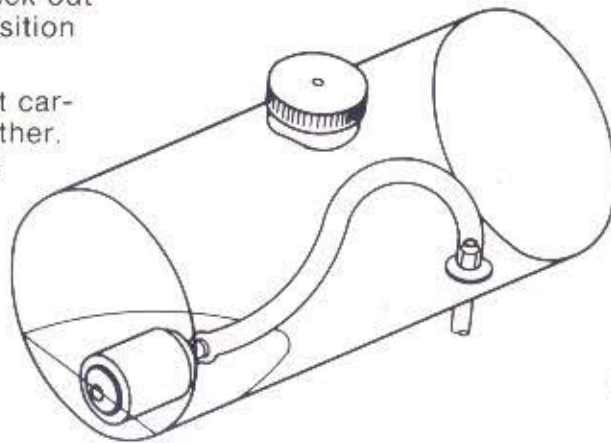

TILLOTSON FELTS ARE REPLACEABLE

For Replacement Felts
Use Part Number:
OW-497—95-172 1.10
OW-802—95-182 1.05

Tillotson filter...good to the last drop of fuel from any shape of tank.

Marvel - Schebler / Tillotson

DIVISION OF BORG-WARNER CORPORATION