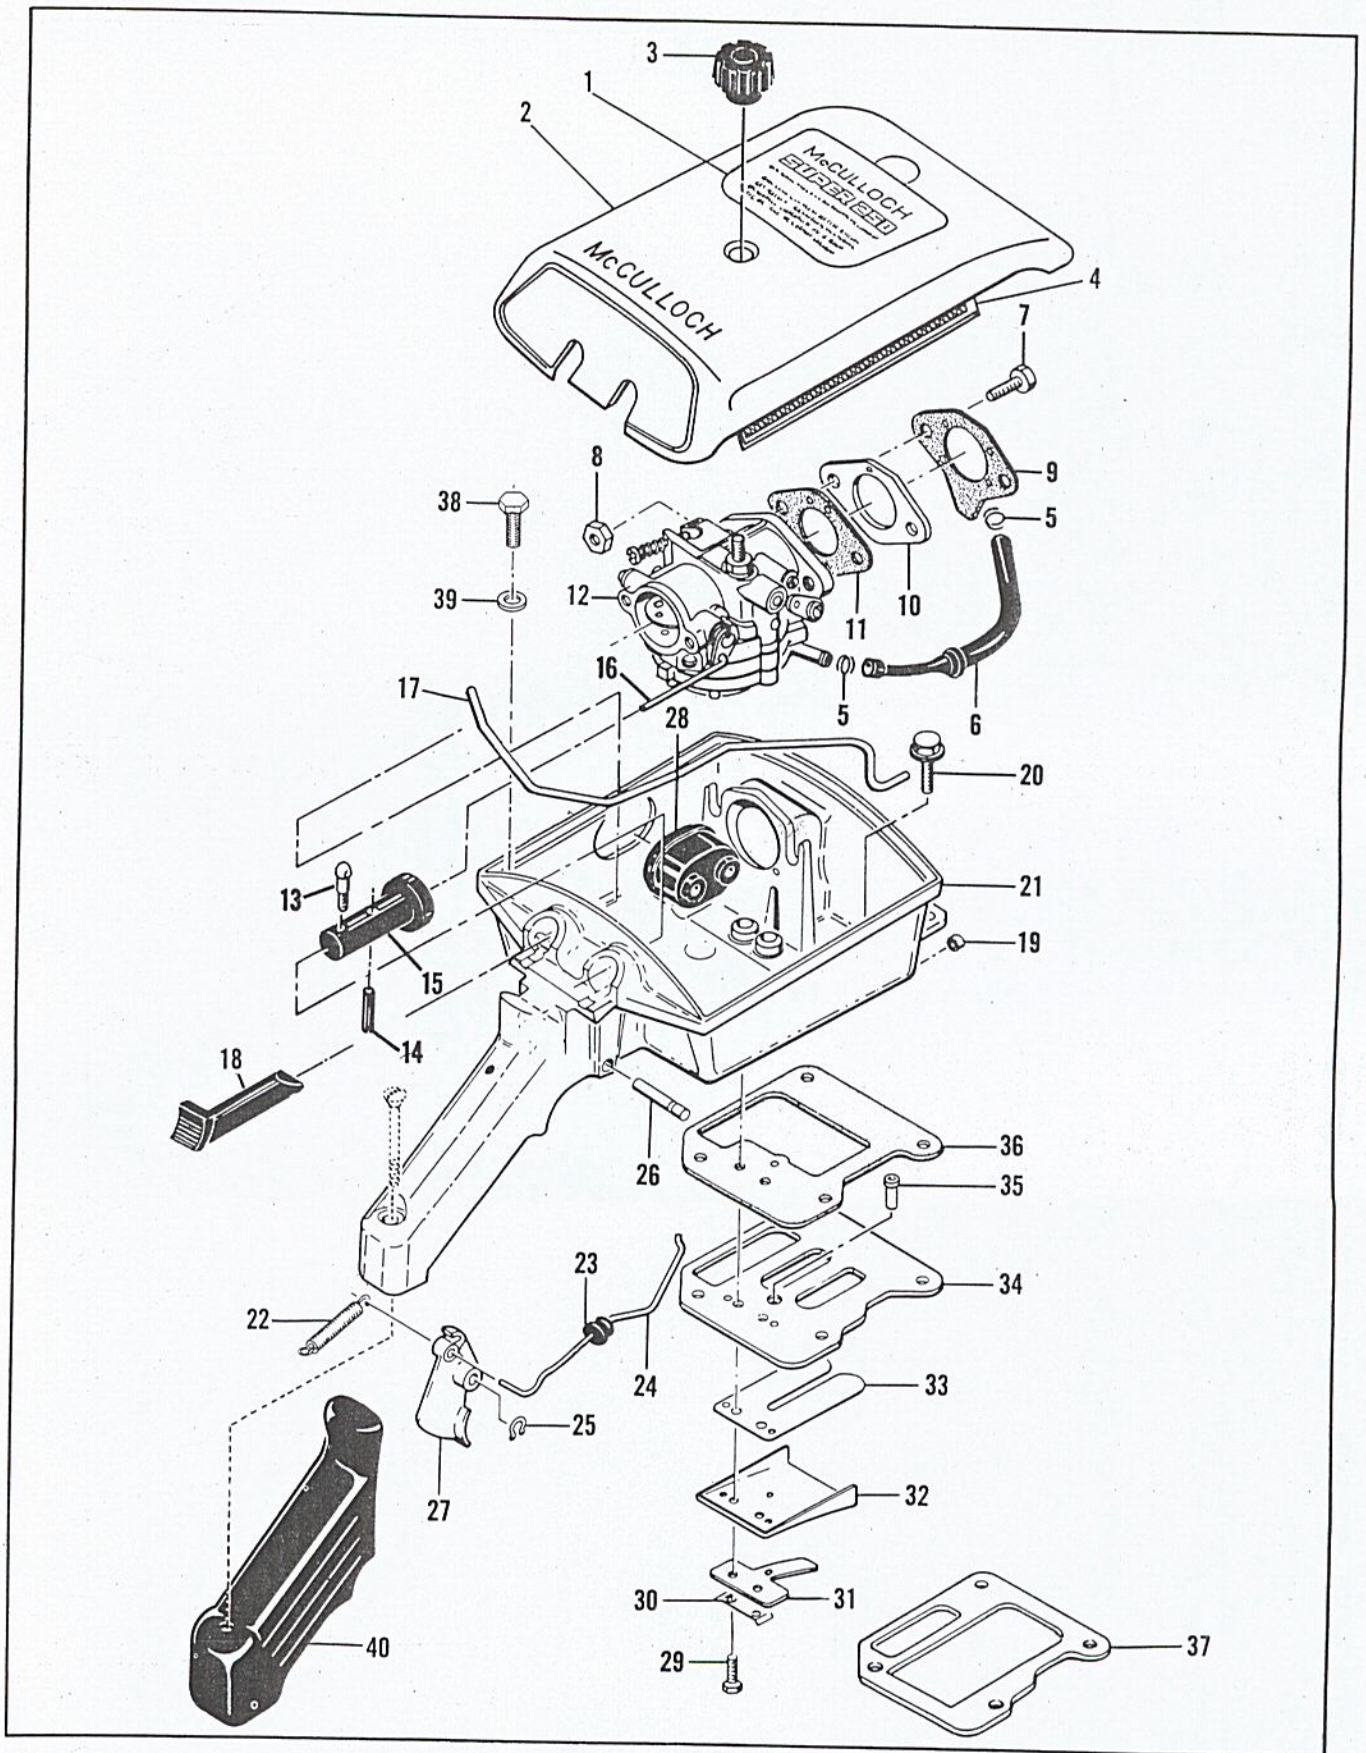

Item No.	Part Number	Description	Units Per Assy
26	110245	Screw - Flat hd 10-24 x 3/4	1
27	65673	Gasket - Pulse pump	1
	83135	Pulse Pump Assy	1
28	60976	. Locknut - 10-24	1
29	67929	. Screw - Set 10-24 x 1-1/4	1
30	104001	. "O" Ring	1
31	60260A	. Piston Assy - Pulse pump	1
32	60937	. Washer - Teflon	1
33	60263	. Ring - Pulse pump	1
34	104001	. "O" Ring	1
35	60259	. Spring - Piston	1
36	67918	. Sleeve - Piston	1
37	83132	. Body Assy - Pulse pump	1
38	60397A	. . Screw - Fil hd special	1
39	60398B	. . Washer	1
40	60396B	. . Spring - Ball check	1
41	102809	. . Ball - Steel 0.093 in. dia.	1
42	110157	. . Plug - Expansion 5/8 in.	1
43	62154A	Fuel Tank Assy	1
44	61437	. Bolt - Bar mounting	2
45	51439	. Lockplate	1
46	28042	. Tube - Fuel hose	1
47	62216	. Seat - Check valve	2
48	100071	. Ball - Check valve	1
49	110327	. Ring - Ball retainer	1