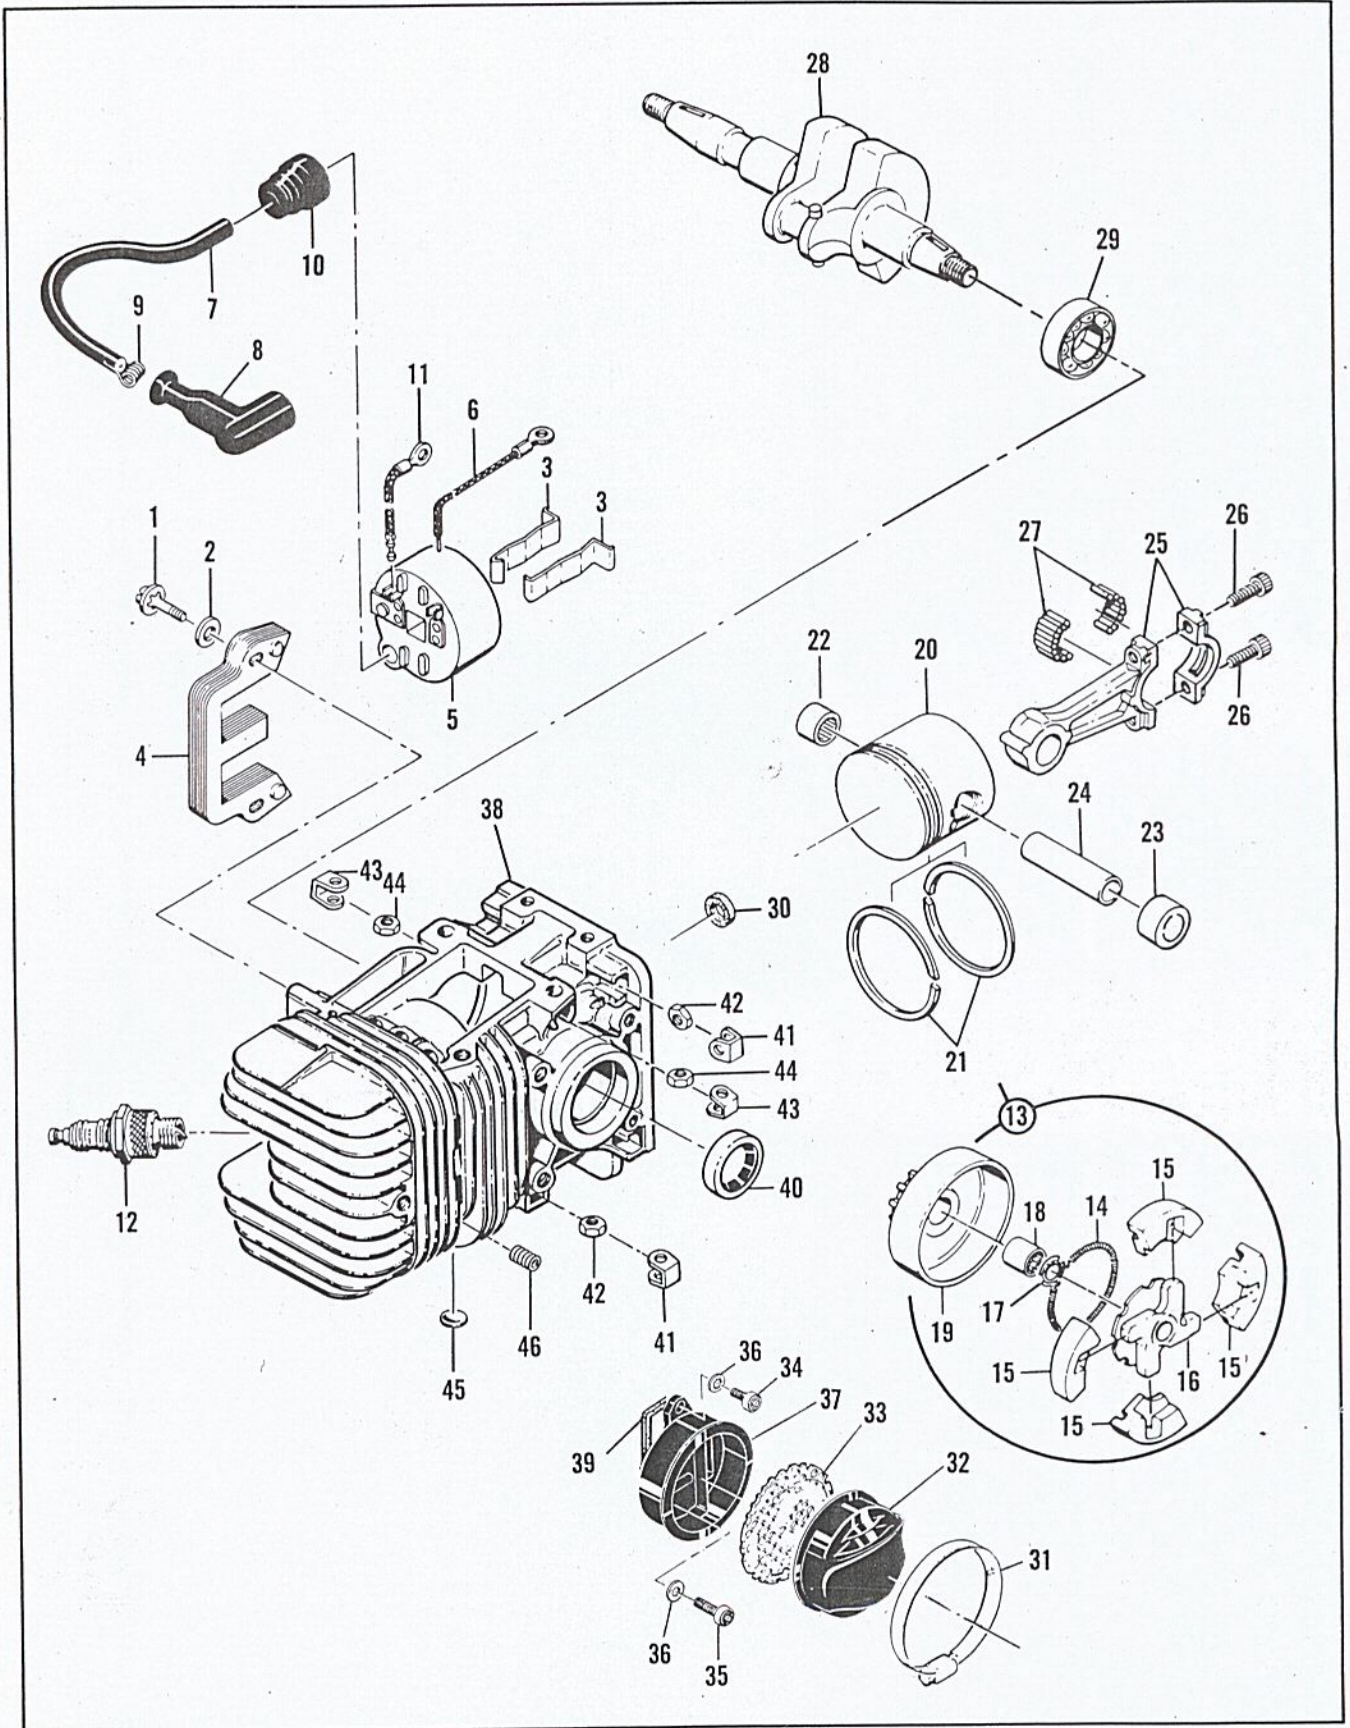

Item No.	Part Number	Description	Units Per Assy
18	61360	. Plate - Throttle	1
19	110055	. Screw - Fil hd 8-32 x 3/8 (SEMS)	1
20	55082	. Clip - Throttle shaft	1
21	61854A	. Shaft Assy - Throttle	1
22	61858	. Spring - Idle governor	1
23	104164	. Screw - Pan hd 4-40 x 1/4 s/t	1
24	104305	. Pin - Inlet lever	1
25	84317	. Lever - Inlet control	1
26	57172	. Spring - Inlet lever	1
27	83753	. Needle - Inlet valve	1
28	84053	. Body Assy - Carburetor	1
29	110179	. . Plug - Expansion 1/2 in.	1
30	104407	. . Plug - Expansion 1 in.	1
31	61155	. . Set - Ball & seat	1
32	61152	. . . Seat - Ball	1
33	61151	. . . Ball - Nylon 3/32 in.	1
34	55062A	. . Bushing - Body	2
35	48611	. . Stud - Air cleaner cover	1

# SUPER 250

Figure 7. Powerhead

**FIGURE 7. POWERHEAD**

Item No.	Part Number	Description	Units Per Assy
1	104815	Screw - Hex hd 10-24 x 7/8 (SEMS)	2
2	100352	Washer - #10	2
3	51253	Retainer - Coil	2
4	51251	Lamination Assy	1
5	57643A	Coil & Terminal Assy	1
6	101883	. Wire Assy - Ground	1
7	50120	. Wire Assy - Spark plug	1
8	55060	. . Boot - spark plug	1
9	55061	. . Connector	1
10	55617	. Nipple - spark plug wire	1
11	57225	Wire Assy - Primary	1
12	83564	Spark Plug - 14mm	1
13		Clutch, Drum, Sprocket & Bearing Assy	1
	60315	Clutch Assy	1
14	51468A	. Spring - Clutch	1
15	51464A	. Shoe - Clutch	4
16	60316	. Rotor Assy	1
17	103718	Spring - Thrust	1
	51774B	Sprocket, Drum & Bearing Assy	1
18	103688	. Bearing - Needle	1
19	51775B	. Sprocket & Drum Assy	1
20	53941A	Piston Assy	1
21	55123	. Ring Set - Piston	1
22	104519	. Bearing - Needle	1