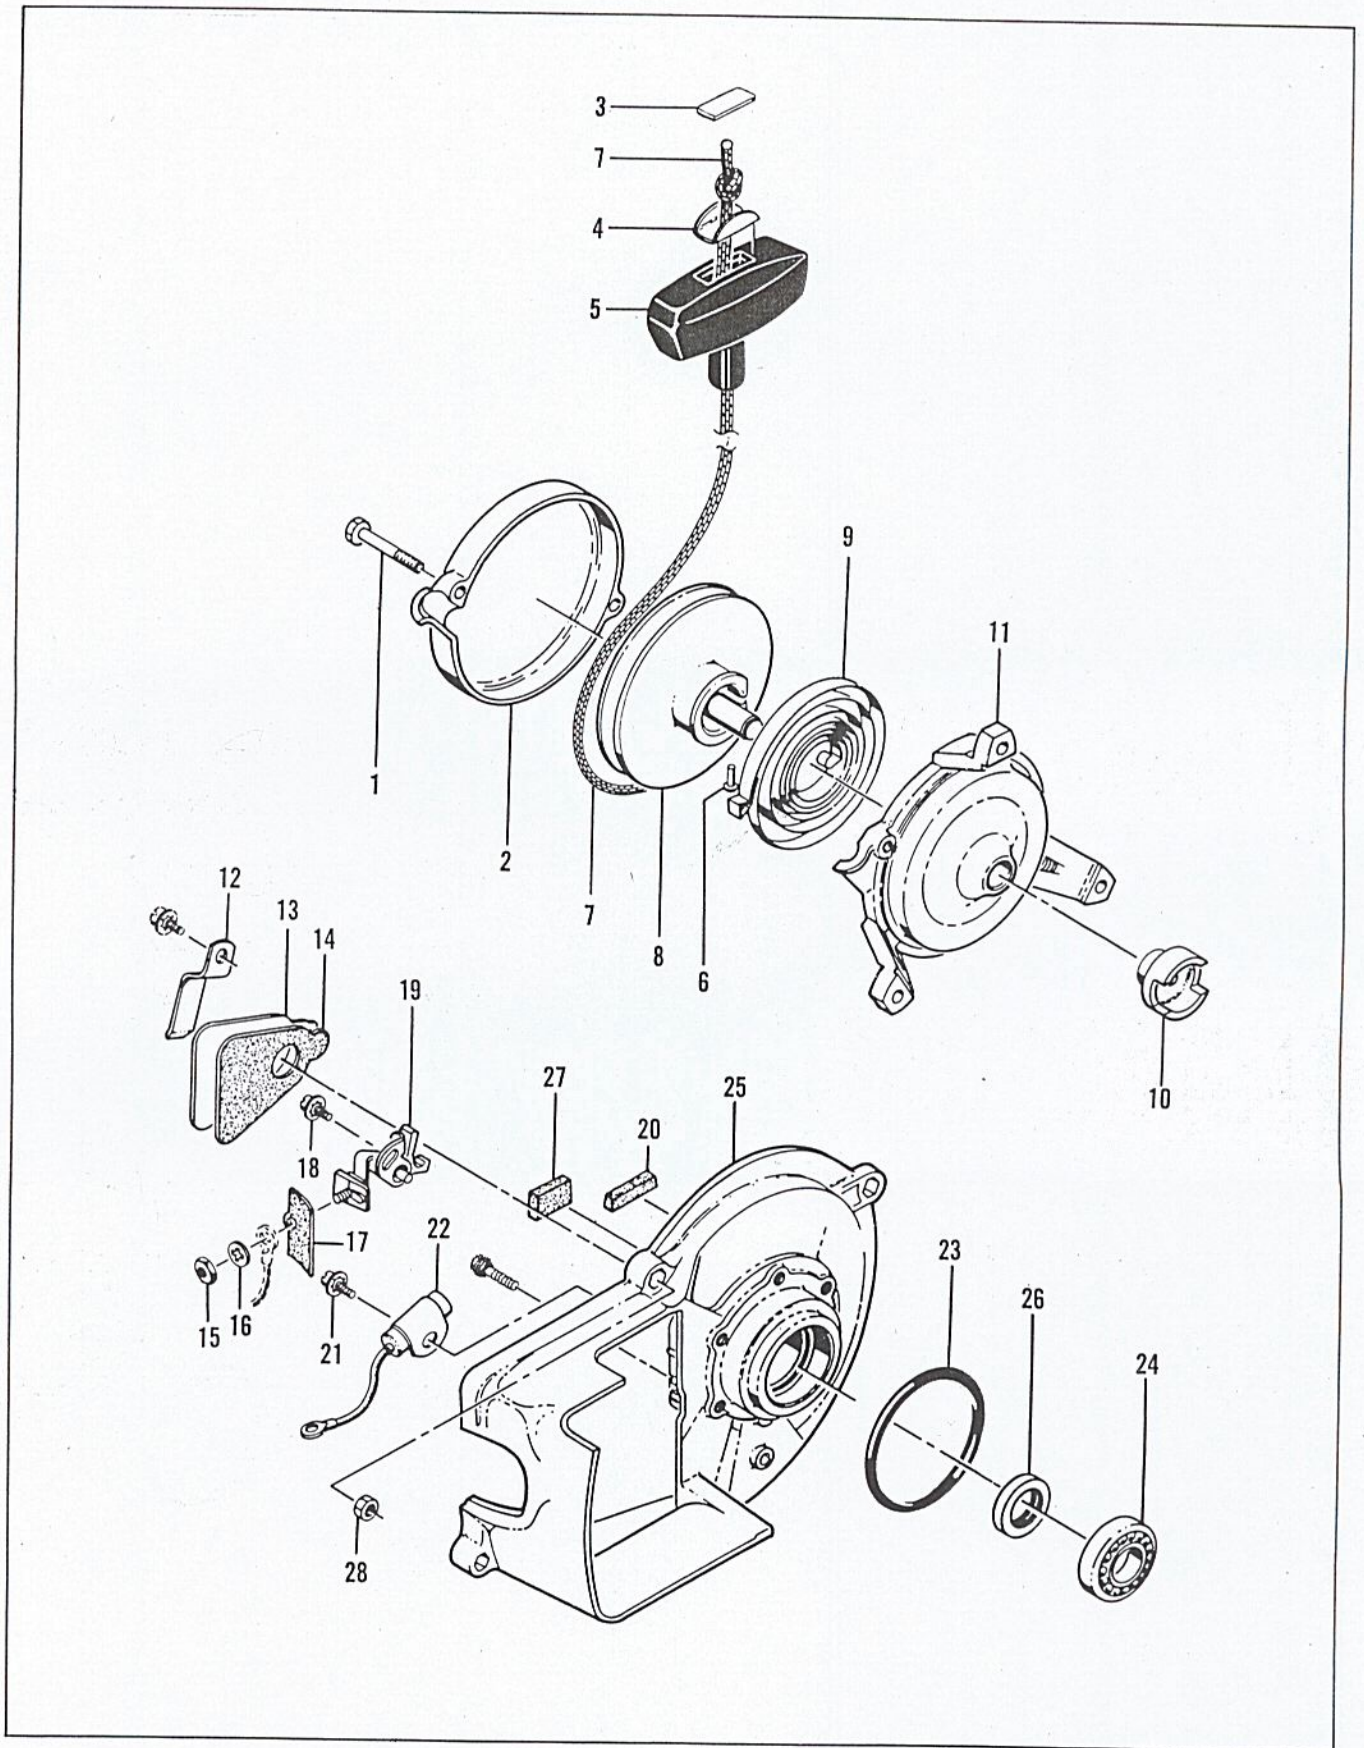

FIGURE 2. STARTER AND CRANKCASE COVER ASSEMBLIES

Figure 2. Starter and Crankcase Cover Assemblies

FIGURE 2. STARTER AND CRANKCASE COVER ASSEMBLIES

Item No.	Part Number	Description	Units Per Assy
	84211	Starter Assy	1
1	104396	. Screw - Pan hd 10-24 x 3/4	2
2	60647	. Cover - Starter	1
3	57232	. Plate - Starter handle	1
4	57231	. Cup - Starter handle	1
5	57230	. Handle - Starter	1
6	101136	. Rivet	1
7	28716	. Rope - Starter	1
8	84185	. Drum - Starter	1
9	51665	. Spring - Rewind	1
10	57790	. Ratchet - Starter	1
11	84212	. Base - Starter	1
12	50671	Retainer - Breaker box cover	1
13	50588A	Cover - Breaker box	1
14	65584	Gasket - Breaker box	1

Item No.	Part Number	Description	Units Per Assy
15	100251	Nut - Hex 8-32	1
16	100057	Lockwasher - #8	1
17	50381A	Insulator - Breaker terminal	1
18	103672	Screw - Hex hd 8-32 x 1/2 (SEMS)	1
19	50076A	Breaker Assy	1
20	50664	Felt - Breaker box	1
21	103672	Screw - Hex hd 8-32 x 1/2 (SEMS)	1
22	50074	Condenser	1
23	104523	"O" Ring	1
24	100824	Bearing - Ball	1
25	57126A	Crankcase Cover Assy	1
26	50663	. Seal - Oil	1
27	54184	. Wiper - Felt	1
28	101326	. Nut - Hex 10-24	2