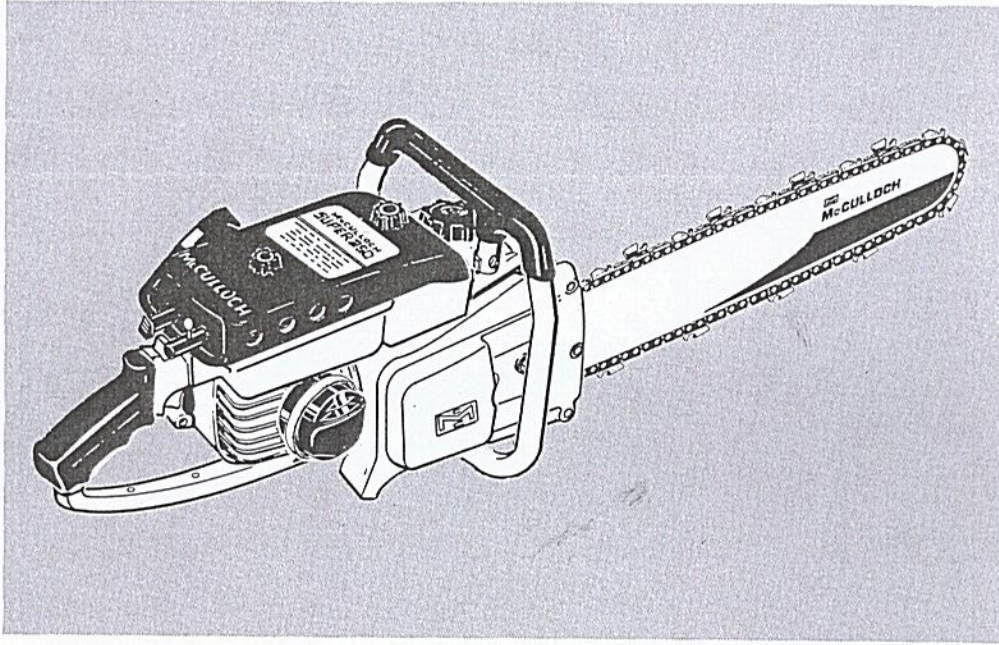

Super 250 Chain Saw

MODEL NO. 600100 SERIAL NUMBERS PREFIXED 12-, A12-

ILLUSTRATED PARTS LIST

May 1970

The policy of McCulloch Corporation is one of continual improvement in design, manufacturing and engineering advancement wherever possible to assure still finer two-cycle power tools. Hence, specifications, equipment, colors, design and manufacturer's suggested list prices are subject to change without notice and McCulloch Corporation reserves the right to make such changes without prior notification or obligation to backfit or supply backfit components for units previously shipped from the factory.

	Page
Figure 1. General	2
Figure 2. Starter and Crankcase Cover	4
Figure 3. Oiler and Fuel Tank Assemblies	6
Figure 4. Cover and Airbox Assemblies	8
Figure 5. Carburetor	10
Figure 6. Carburetor	12
Figure 7. Powerhead	14

McCULLOCH