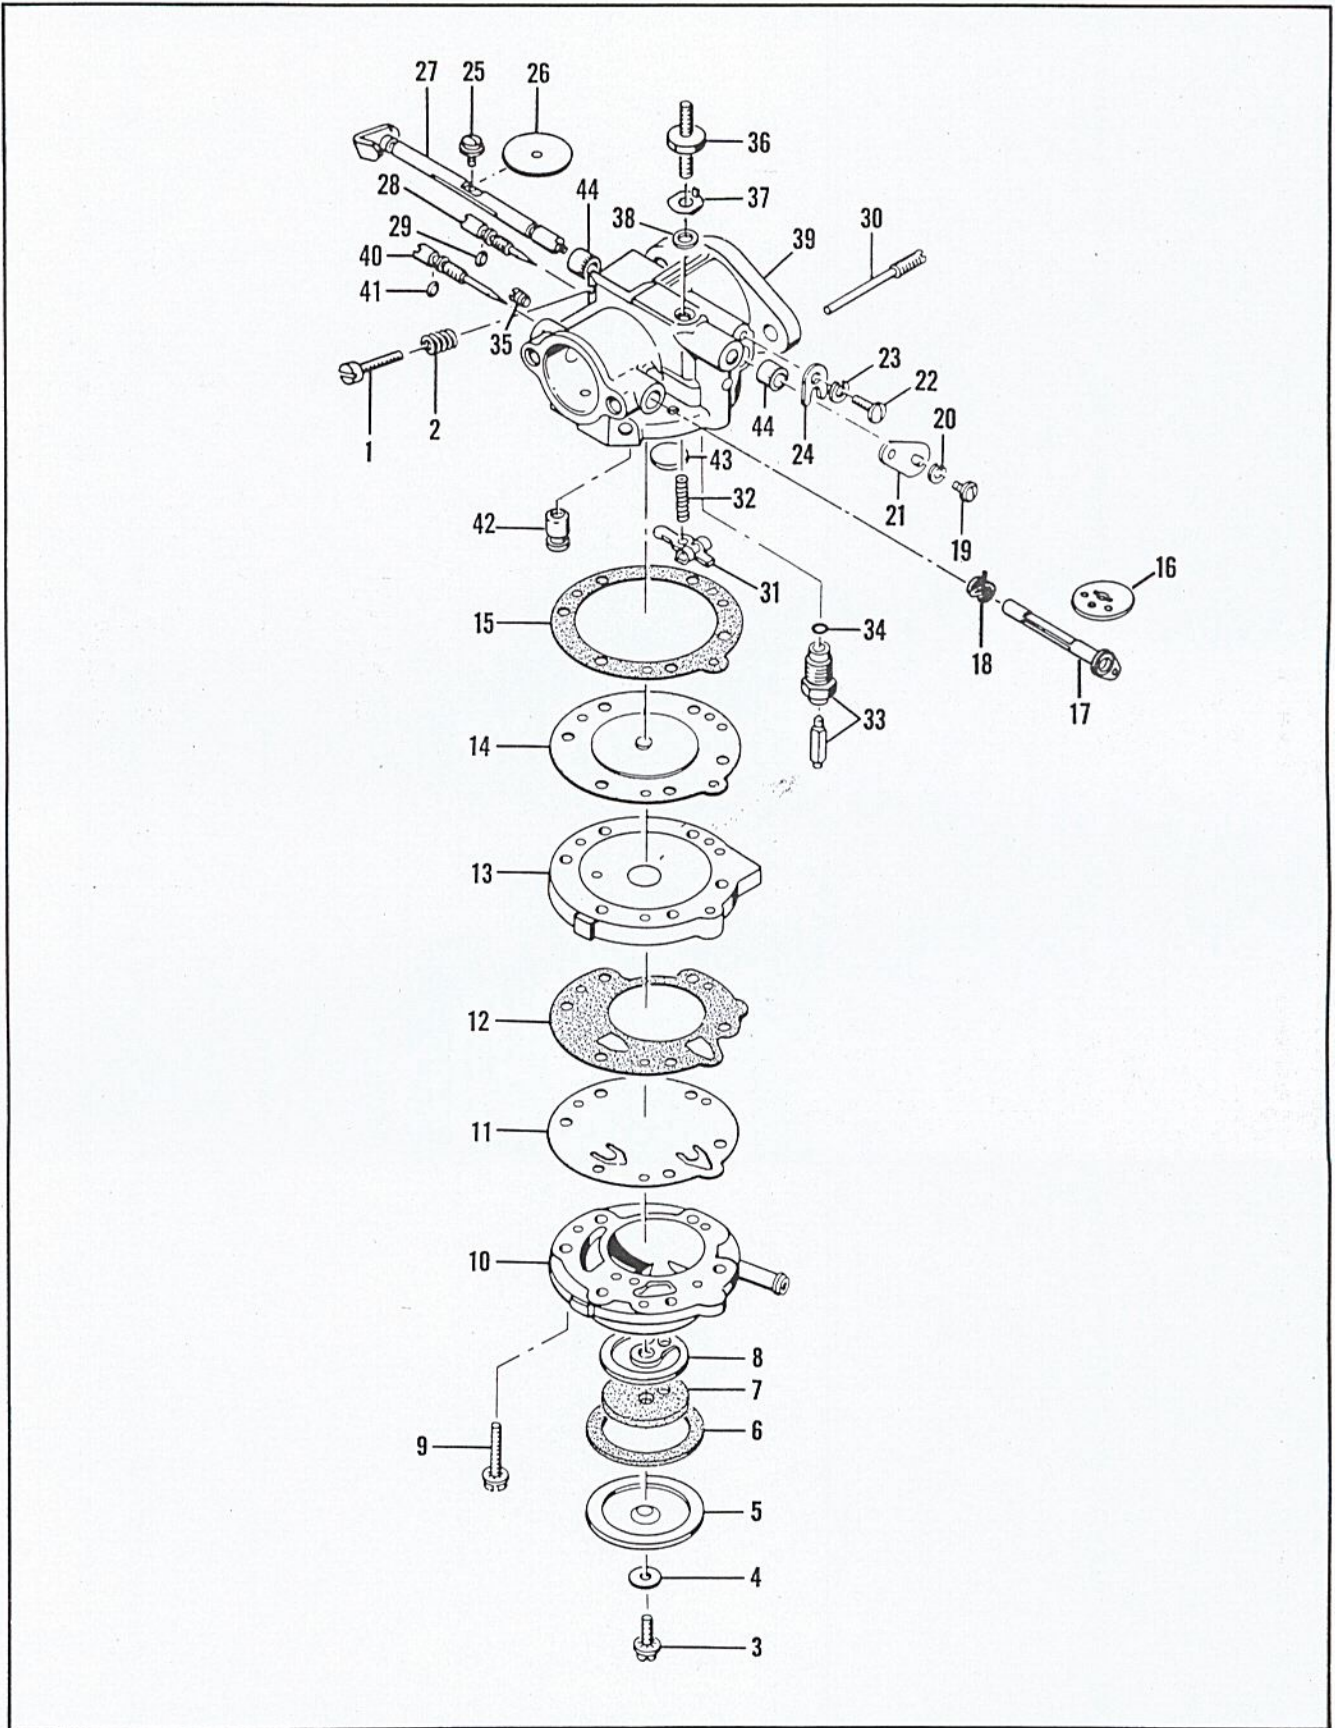

\*Used on units with serial numbers 10001 to 12601 inclusive.  
 \*\*Used on units with serial numbers 12602 and up.

Figure 5. Carburetor

FIGURE 5. CARBURETOR

Item No.	Part Number	Description	Units Per Assy
*	66346	Carburetor Assy	1
1	*50799	. Screw - Idle speed regulating	1
2	*51705	. Spring - Idle speed regulating screw	1
3	*50797	. Screw - Fuel filter cover	1
4	50798	. Gasket - Fuel filter cover	1
5	50796	. Cover - Fuel filter	1
6	51704	. Gasket - Fuel filter cover	1
7	*53717	. Filter Element - Fuel	1
8	53565	. Gasket - Fuel filter	1
9	51597	. Screw - Fuel pump body	6
10	50670	. Body - Fuel pump	1
11	*53164	. Diaphragm - Fuel pump	1
12	65592	. Gasket - Fuel pump	1
13	51592	. Cover - Diaphragm	1
14	*66167	. Diaphragm Assy	1
15	65591	. Gasket - Diaphragm	1
16	53813	. Shutter - Choke	1
17	53814	. Shaft & Lever - Choke	1
18	*51586	. Spring - Choke shaft return	1
19	*51719	. Screw - Throttle governor lever	1
20	*100261	. Lockwasher #4	1
21	51718	. Lever - Throttle governor	1
22	*51717	. Screw - Throttle shaft clip	1

Item No.	Part Number	Description	Units Per Assy
23	*100252	. Lockwasher #8	1
24	51716	. Clip - Throttle shaft	1
25	*51721	. Screw - Throttle shutter	1
26	51720	. Shutter - Throttle	1
27	50803A	. Throttle Shaft & Lever	1
28	*51702	. Needle Assy - Idle adjustment	1
29	104001	. . "O" Ring	1
30	*51710	. Screw - Inlet control lever pinion	1
31	*51709	. Lever - Inlet control	1
32	*66404	. Spring - Inlet tension	1
33	*51707A	. Seat & Needle Assy	1
34	51708	. Gasket - Inlet seat	1
35	51589	. Drain Screw - Diaphragm chamber	1
36	50785	. Stud - Air cleaner attachment	1
37	63026	. Tab - Locking	1
38	63945	. Gasket - Stud	1
39	66230	. Body & Needle Assy - Carburetor	1
40	66405	. . Needle Assy - Main adjustment	1
41	104001	. . . "O" Ring	1
42	65611	. . Check Valve	1
43	*51583	. . Plug - Welch	1
44	51715	. . Bushing - Shaft	2
	*50806	Gasket & Packing Set	1
	66422	Repair Parts Kit	1