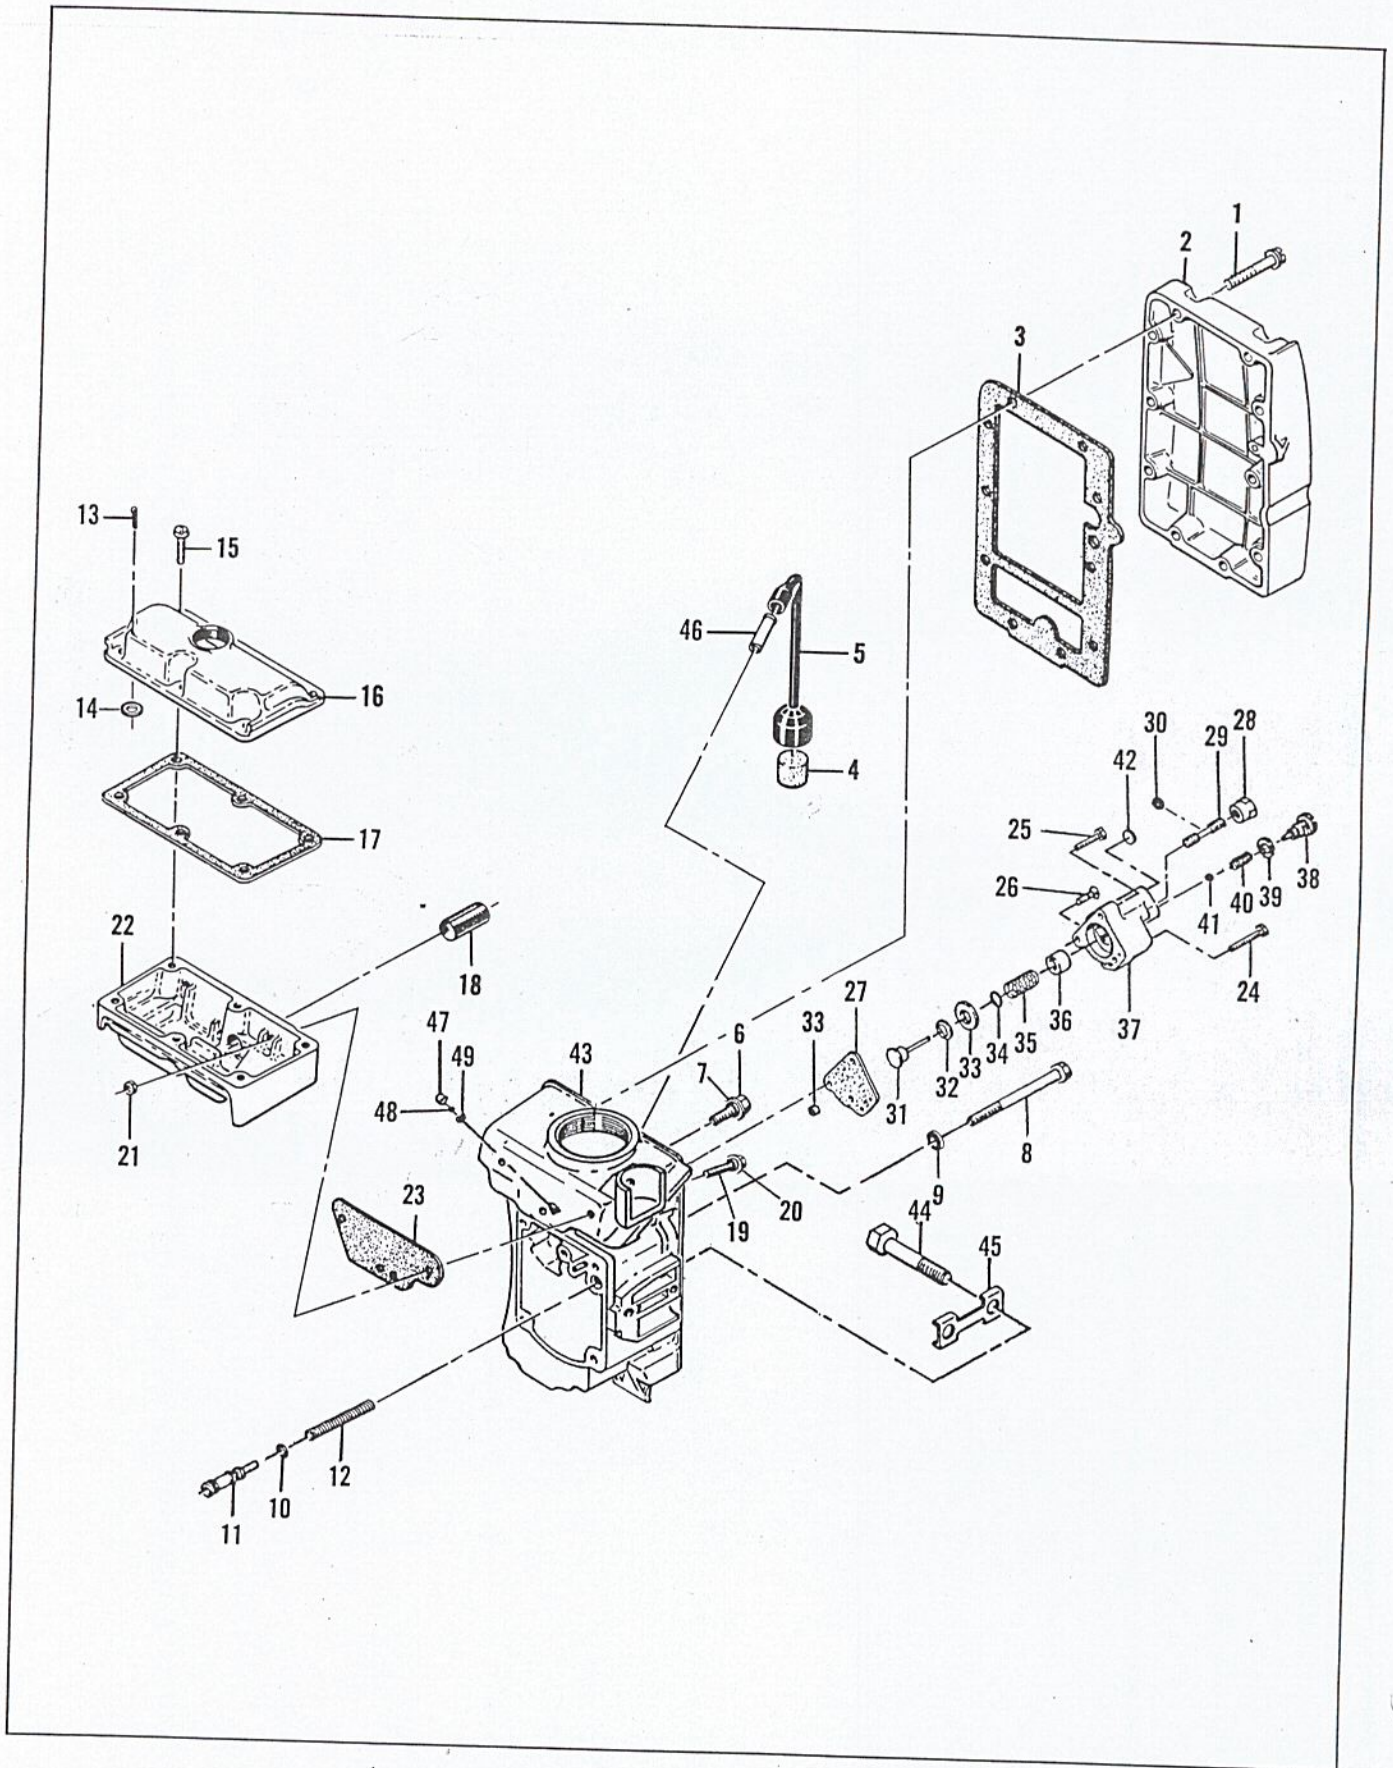

Item No.	Part Number	Description	Units Per Assy
15	100251	Nut - Hex 8-32	1
16	100057	Lockwasher - #8	1
17	50381A	Insulator - Breaker terminal	1
18	103672	Screw - Hex hd 8-32 x 1/2 (SEMS)	1
19	50076A	Breaker Assy	1
20	50664	Felt - Breaker box	1
21	103672	Screw - Hex hd 8-32 x 1/2 (SEMS)	1
22	50074	Condenser	1
23	104523	"O" Ring	1
24	100824	Bearing - Ball	1
25	57126A	Crankcase Cover Assy	1
26	50663	. Seal - Oil	1
27	54184	. Wiper - Felt	1
28	101326	. Nut - Hex 10-24	2

Item No.	Part Number	Description	Units Per Assy
26	110245	Screw - Flat hd 10-24 x 3/4	1
27	65673	Gasket - Pulse pump	1
	83135	Pulse Pump Assy	1
28	60976	. Locknut - 10-24	1
29	67929	. Screw - Set 10-24 x 1-1/4	1
30	104001	. "O" Ring	1
31	60260A	. Piston Assy - Pulse pump	1
32	60937	. Washer - Teflon	1
33	60263	. Ring - Pulse pump	1
34	104001	. "O" Ring	1
35	60259	. Spring - Piston	1
36	67918	. Sleeve - Piston	1
37	83132	. Body Assy - Pulse pump	1
38	60397A	. . Screw - Fil hd special	1
39	60398B	. . Washer	1
40	60396B	. . Spring - Ball check	1
41	102809	. . Ball - Steel 0.093 in. dia.	1
42	110157	. . Plug - Expansion 5/8 in.	1
43	62154A	Fuel Tank Assy	1
44	61437	. Bolt - Bar mounting	2
45	51439	. Lockplate	1
46	28042	. Tube - Fuel hose	1
47	62216	. Seat - Check valve	2
48	100071	. Ball - Check valve	1
49	110327	. Ring - Ball retainer	1