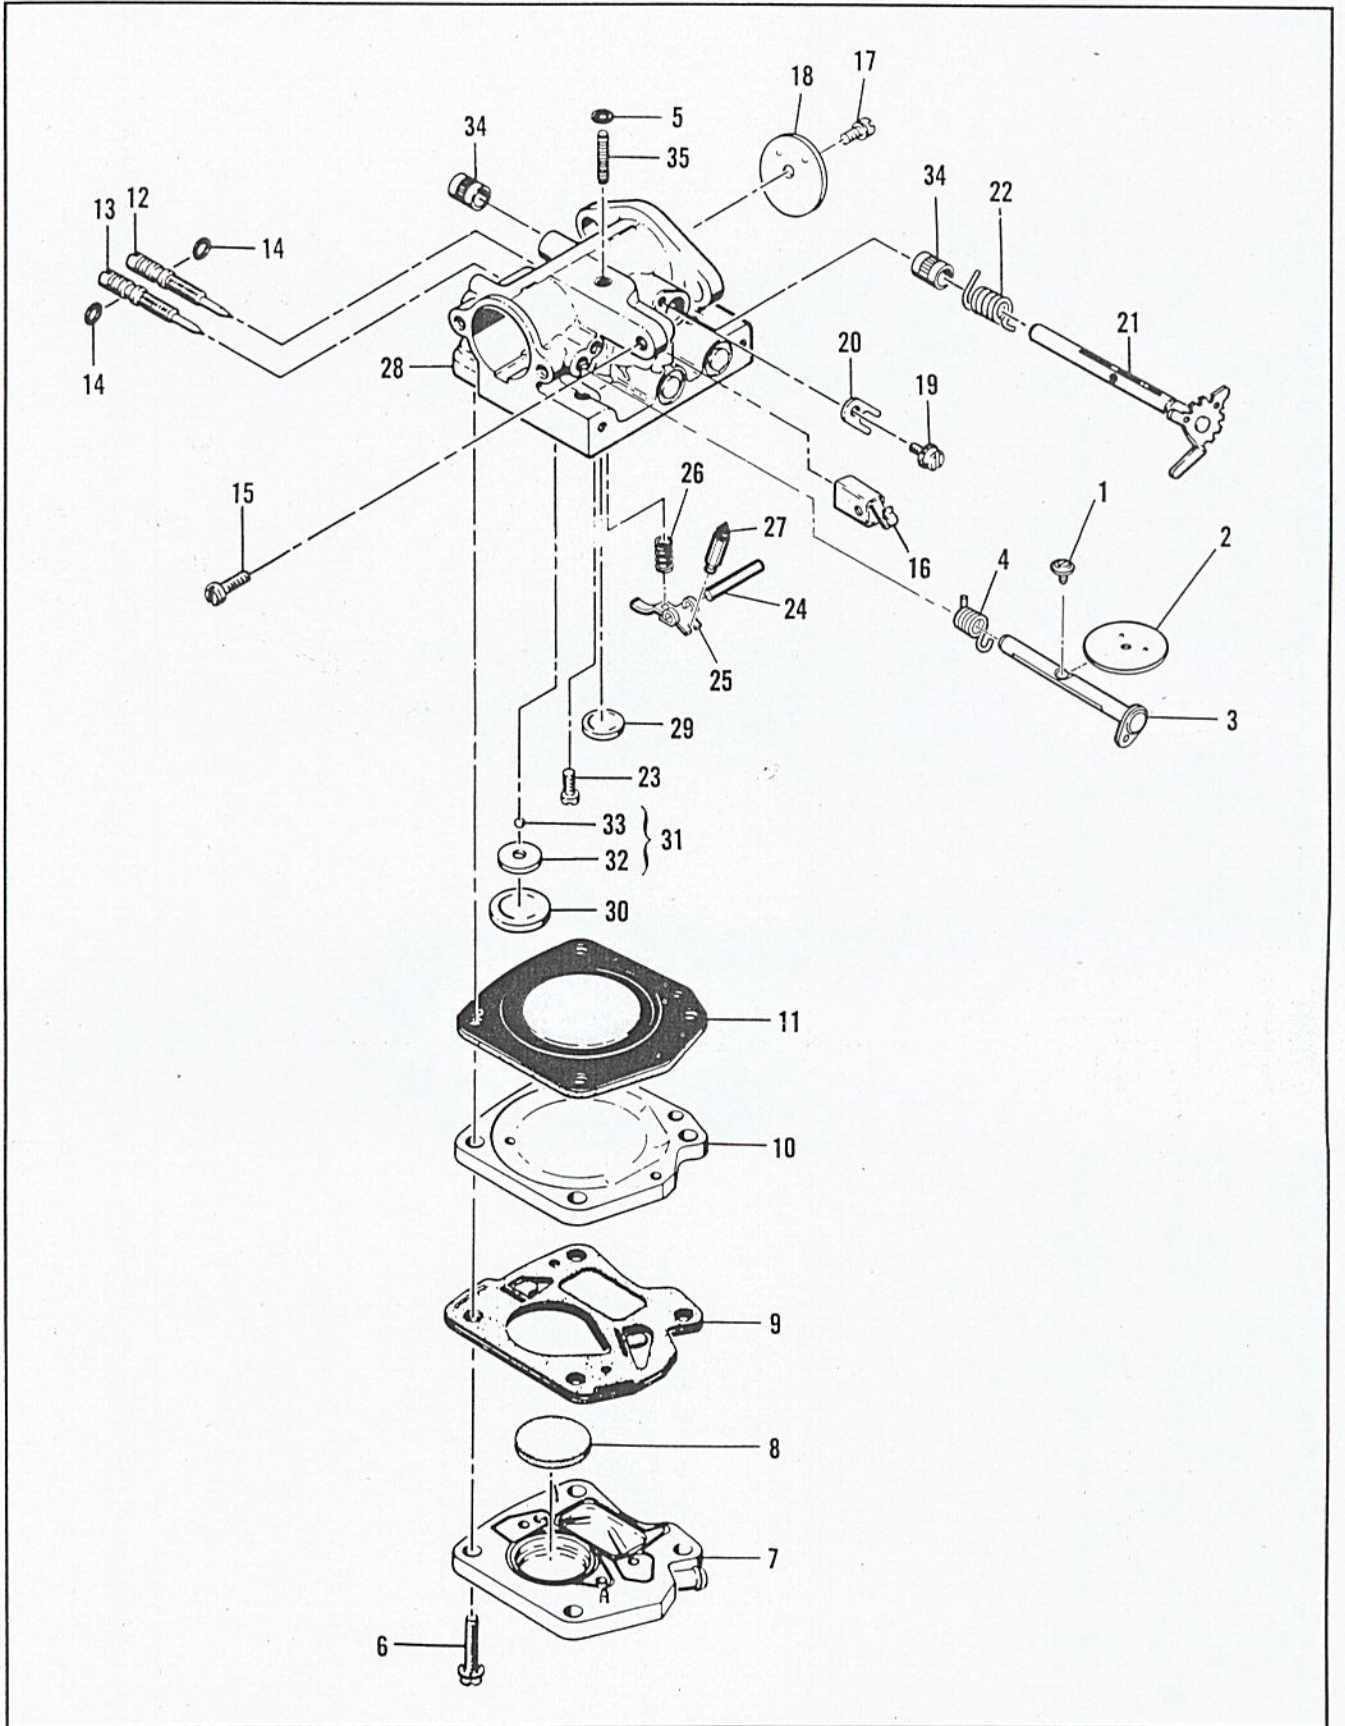

\*Indicates part in Repair Kit #66422.

\*Serial Numbers 10001 to 12601 inclusive.

Figure 6. Carburetor

FIGURE 6. CARBURETOR

Item No.	Part Number	Description	Units Per Assy
*	84050	Carburetor Assy	
1	104814	. Screw - Pan hd 4-40 x 1/4 (SEMS)	1
2	55085	. Plate - Choke	1
3	84073	. Shaft Assy - Choke	1
4	55089	. Spring - Choke return	1
5	100283	. Grommet	1
6	104520	. Screw - Pan hd 10-24 x 7/8 (SEMS)	4
7	69169	. Body - Fuel pump	1
8	48911	. Filter - Fuel	1
9	57274B	. Diaphragm Assy - Fuel pump	1
10	48901	. Plate - Diaphragm	1
11	55067C	. Diaphragm - Carburetor	1
12	53948	. Needle - Idle adjustment	1
13	53311	. Needle - Main adjustment	1
14	104001	. "O" Ring	2
15	62910	. Screw - Fil hd long locking	1
16	61108	. Guide - Throttle rod	1
17	104814	. Screw - Pan hd 4-40 x 1/4 (SEMS)	1

Item No.	Part Number	Description	Units Per Assy
18	61360	. Plate - Throttle	1
19	110055	. Screw - Fil hd 8-32 x 3/8 (SEMS)	1
20	55082	. Clip - Throttle shaft	1
21	61854A	. Shaft Assy - Throttle	1
22	61858	. Spring - Idle governor	1
23	104164	. Screw - Pan hd 4-40 x 1/4 s/t	1
24	104305	. Pin - Inlet lever	1
25	84317	. Lever - Inlet control	1
26	57172	. Spring - Inlet lever	1
27	83753	. Needle - Inlet valve	1
28	84053	. Body Assy - Carburetor	1
29	110179	. . Plug - Expansion 1/2 in.	1
30	104407	. . Plug - Expansion 1 in.	1
31	61155	. . Set - Ball & seat	1
32	61152	. . . Seat - Ball	1
33	61151	. . . Ball - Nylon 3/32 in.	1
34	55062A	. . Bushing - Body	2
35	48611	. . Stud - Air cleaner cover	1