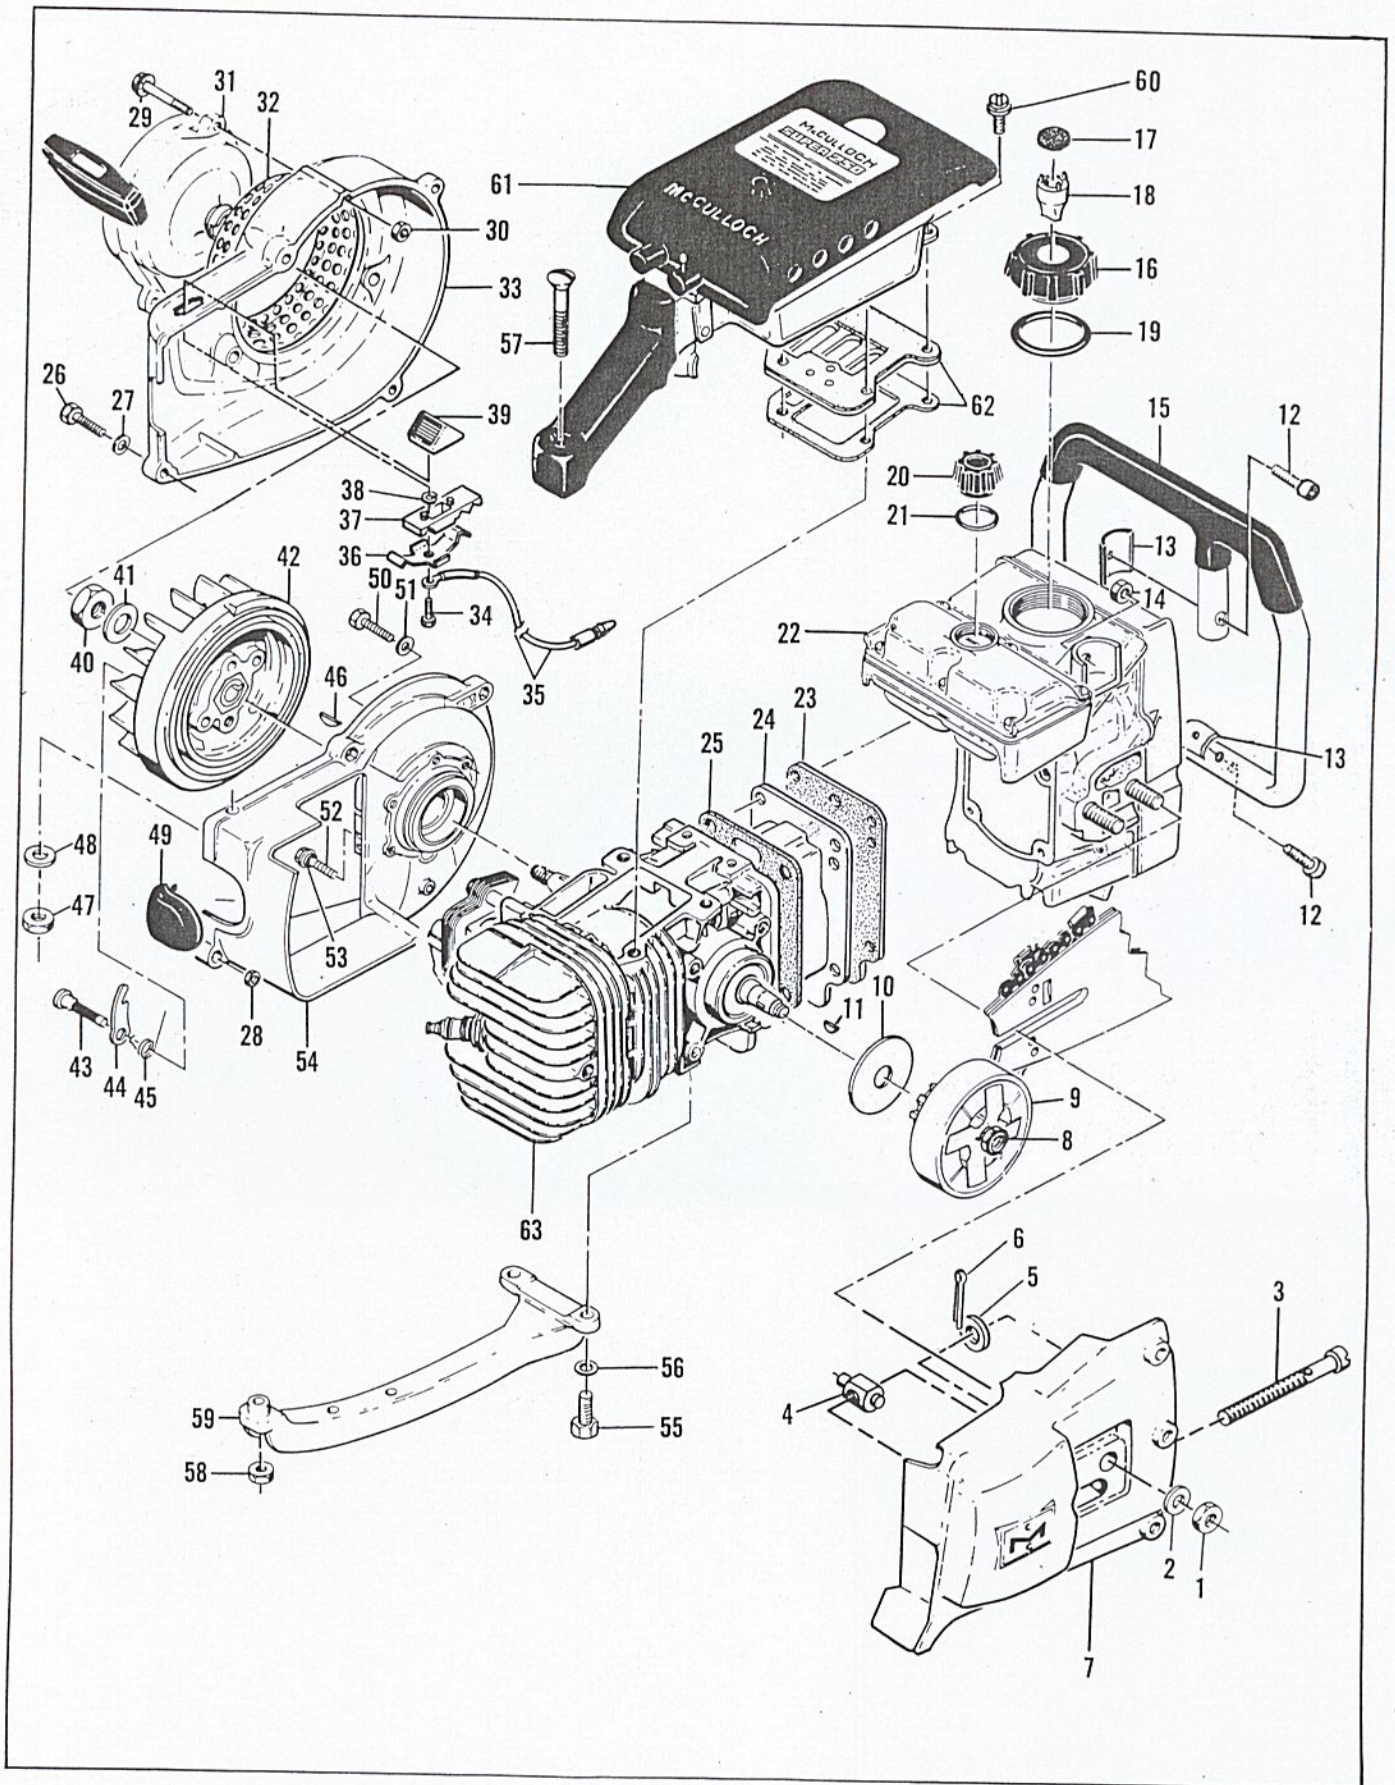

# SUPER 250

Figure 1. General

FIGURE 1. GENERAL

Item No.	Part Number	Description	Units Per Assy
1	110625	Nut - Hex 3/8-24	2
2	100006	Washer - 3/8	2
3	60133A	Guard Assy - Clutch	1
	62057	. Screw - Fil hd 1/4-28 x 3-1/2	1
4	52207C	. Nut - Bar adjusting	1
5	100004	. Washer - 1/4	1
6	105686	. Pin - Cotter	1
7	60134	. Guard - Clutch	1
8	110625	Nut - Hex 3/8-24	1
9		Clutch, Drum & Sprocket, Bearing Assy (See Figure 7)	1
10	51420	Washer - Special	1
11	103879	Key - Woodruff	1
12	105187	Screw - Skt hd 1/4-20 x 1-1/8	3
13	83233	Spacer - Frame	3
14	101143	Nut - Hex 1/4-20	3
15	83429	Frame & Grip Assy	1
	83500	Frame Assy ("C" frame on models w/ser. nos. prefixed A12-)	1
16	55934B	Cap Assy - Fuel	1
17	55063	. Filter - Fuel cap	1
18	53766A	. Valve - Fuel cap	1
19	101348	"O" Ring	1
20	57129A	Cap - Oiler	1
21	101148	"O" Ring	1
22		Oiler & Fuel Tank Assys (See Figure 3)	1
23	65669	Gasket - Fuel tank	1
24	60251A	Cover - Crankcase bottom	1
25	65654	Gasket - Bottom	1
26	102760	Screw - Hex hd 10-24 x 1	4
27	110264	Washer - #10	4
28	101326	Nut - Hex 10-24	2
29	104815	Screw - Hex hd 10-24 x 7/8 (SEMS)	3
30	101191	Nut - Hex 10-24	3
31		Starter Assy (See Figure 2)	