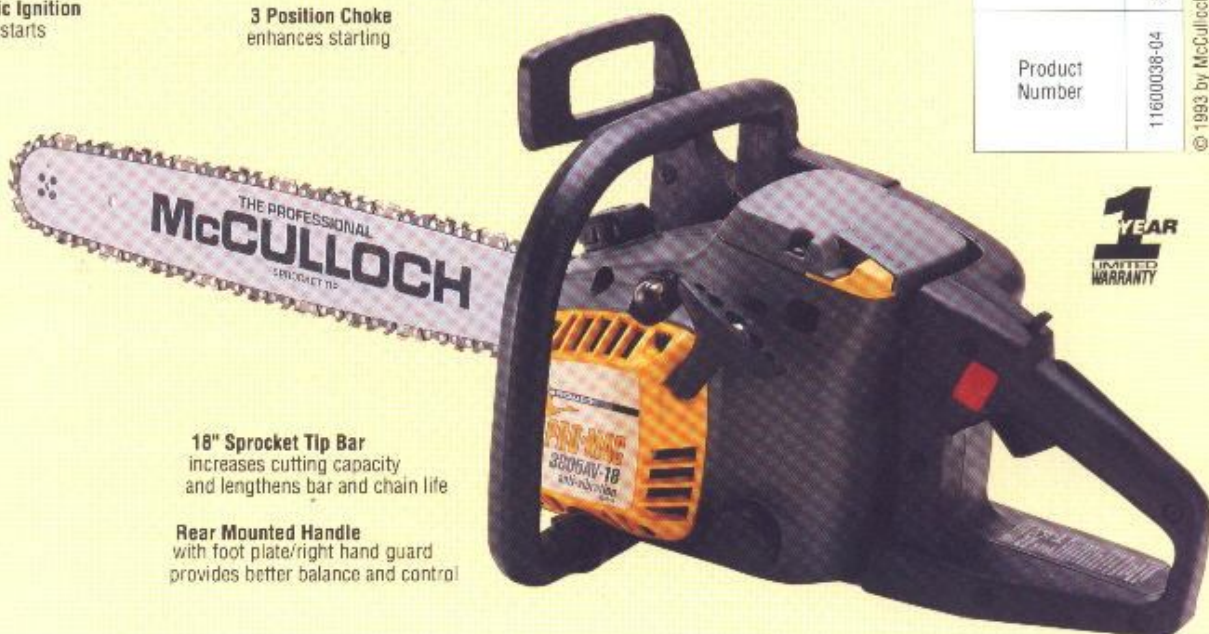

18" Sprocket Tip Bar
increases cutting capacity and lengthens bar and chain life

Rear Mounted Handle
with foot plate/right hand guard provides better balance and control

© 1993 by McCulloch Corporation