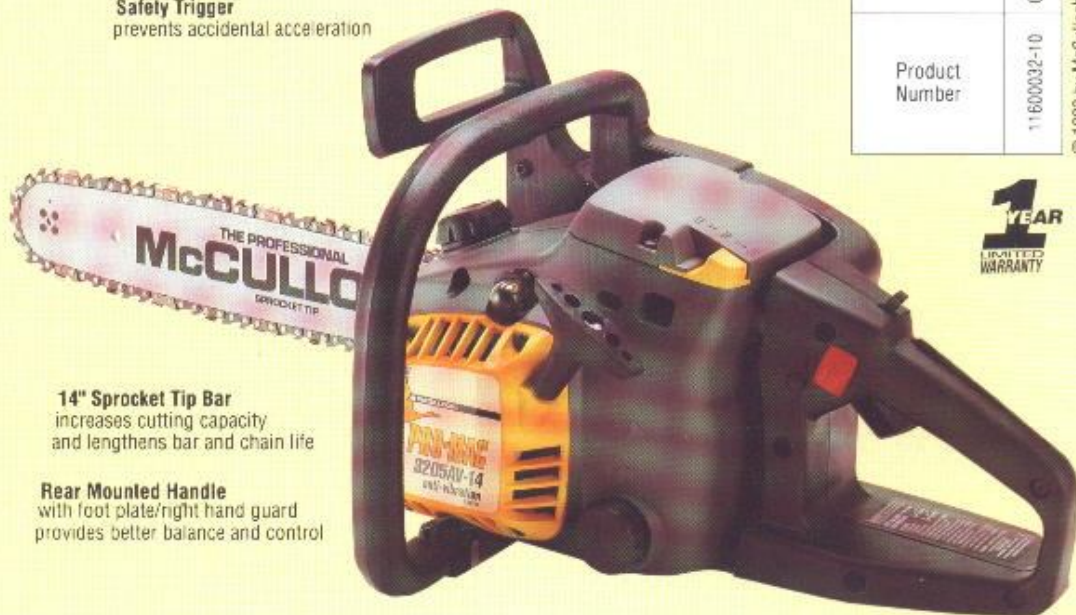

14" Sprocket Tip Bar
increases cutting capacity and lengthens bar and chain life

Rear Mounted Handle
with foot plate/right hand guard provides better balance and control

1 YEAR LIMITED WARRANTY