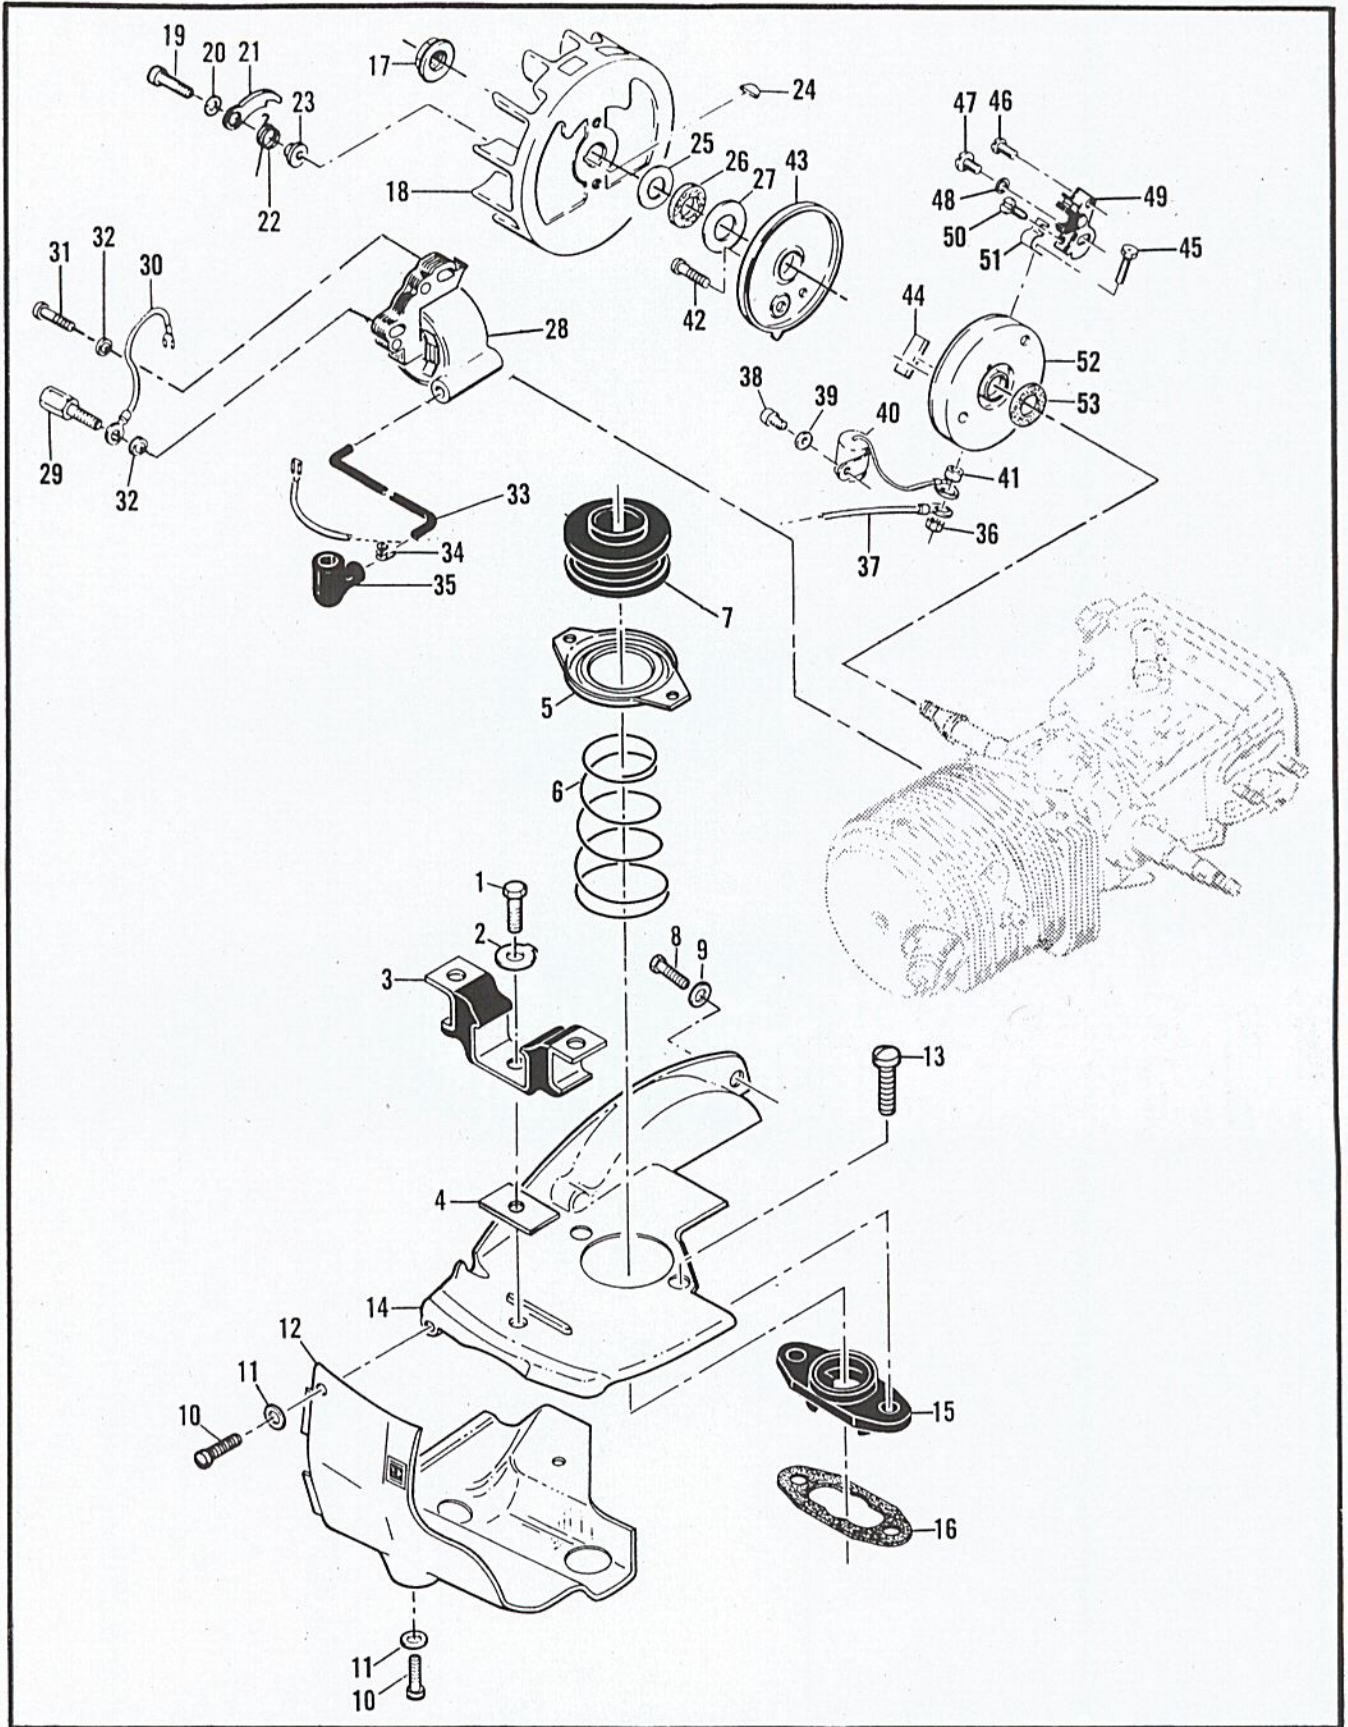

\*Indicates parts included in Repair Kit, P/N 85987

Figure 5. Flywheel and Ignition System

Figure 5. Flywheel and Ignition System

Item No.	Part Number	Description	Units Per Assy
1	83811	Screw - Special	1
2	69924	Lockplate	1
3	87814	Mount - Rear	1
4	84619	Insulator	1
5	86175	Clamp Assy - Boot	1
6	86190	Spring - Ground	1
7	88834	Boot - Third port	1
8	110776	Screw - Fil hd 8-32 x 3/8	1
9	100057	Lockwasher - #8	1
10	102500	Screw - Pan hd 10-24 x 1/2	3
11	100002	Washer - #10	3
12	86314	Shroud - Lower	1
13	104396	Screw - Pan hd 10-24 x 3/4	2
14	88835	Shroud - Upper	1
15	87844	Insulator - Inlet	1
16	88740	Gasket - Insulator	1
17	110703	Nut - Hex 3/8-24	1
18	86068	Flywheel Assy	1
19	110713	Screw - Skt hd 10-24 x 7/8	2
20	83241	Washer - Special	2
21	67546	Pawl - Starter	2
22	67545	Spring - Pawl	2
23	67547	Pivot - Pawl	2
24	103879	Key - Woodruff	1
25	67057	Washer - Thrust	1
26	67056	Seal - Breaker box cover	1
27	67054	Washer - Thrust	1
28	87246	Coil & Lamination Assy	1