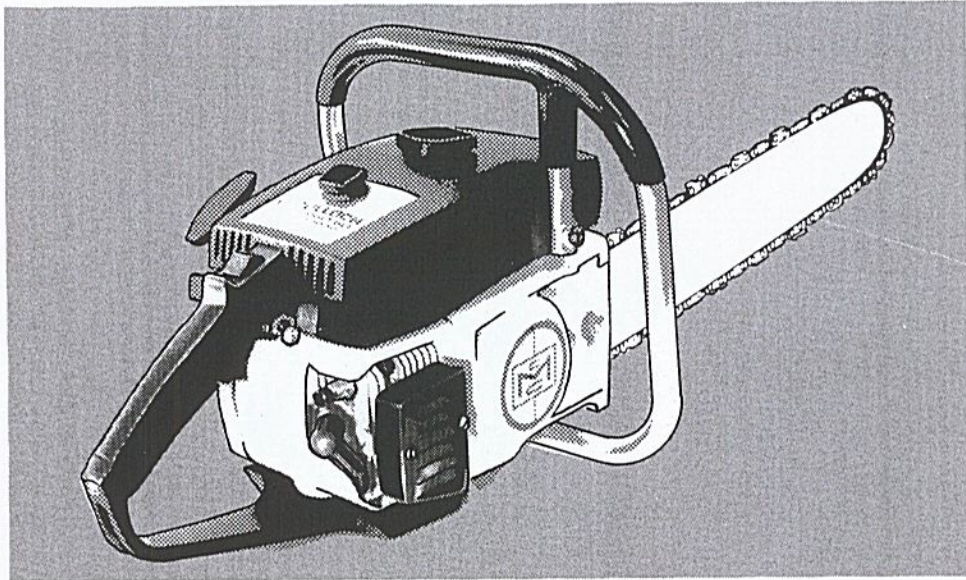

Models	Serial No. Prefix
600438A	11-
600438B	11-
600438D	11-
600438J	11-

SP 81 CHAIN SAW

ILLUSTRATED PARTS LIST

APRIL 1973

The policy of McCulloch Corporation is one of continual improvement in design, manufacturing and engineering advancements wherever possible to assure still finer two-cycle power tools. Hence, specifications, equipment, colors, design and manufacturer's suggested list prices are subject to change without notice and McCulloch Corporation reserves the right to make such changes without prior notification or obligation to backfit or supply backfit components for units previously shipped from the factory.

	Page
Figure 1. General	2
Figure 2. Fan Housing and Starter Assemblies	4
Figure 3. Fuel Tank Assembly . .	4
Figure 4. Carburetor Assembly .	6
Figure 5. Flywheel and Ignition System . . .	8
Figure 6. Powerhead and Oiler Assemblies. .	10

McCULLOCH