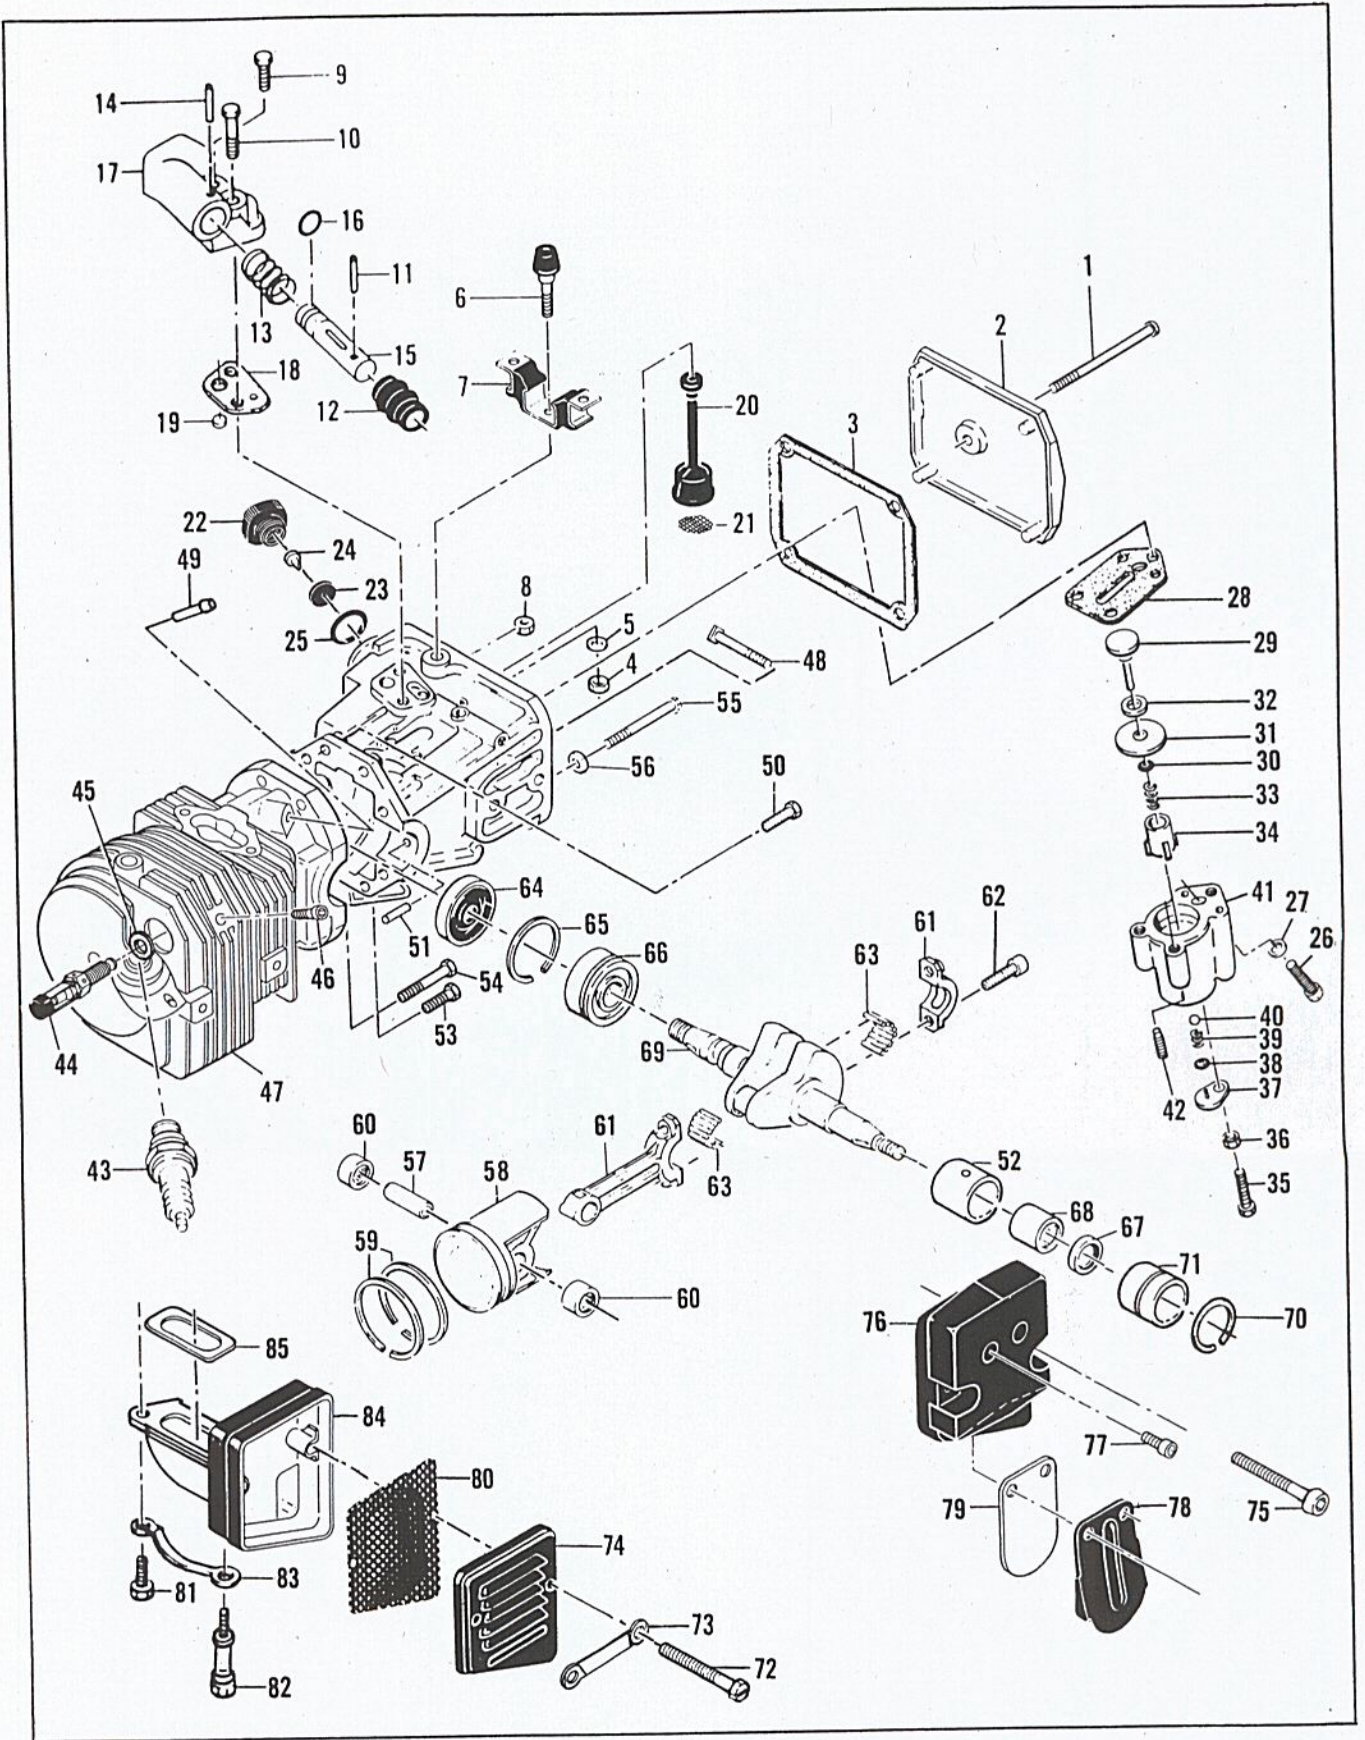

Figure 6. Powerhead and Oiler Assembly

Figure 7. Powerhead and Oiler Assembly

Item No.	Part Number	Description	Units Per Assy
1	110291	Screw - Pan hd 10-24 x 2-5/8	1
2	86304	Cover - Oil tank	1
3	86306	Gasket - Cover	1
4	101143	Nut - Hex 1/4-20	1
5	102523	Washer - 1/4	1
6	69832	Bumper - Front	1
7	87813	Mount - Front	1
8	100955	Nut - Hex 8-32	1
9	110623	Screw - Fil hd 8-32 x 1/2	1
10	105245	Screw - Fil hd 8-32 x 1 (SEMS)	1
11	105673	Pin - Roll 3/32 x 9/16	1
12	69586	Boot - Plunger	1
13	69585	Spring - Plunger	1
14	101556	Pin - Roll 1/8 x 5/8	1
15	69584	Plunger - Pump	1
16	101056	"O" Ring	1
17	69582	Body - Oil pump	1
18	62230	Gasket - Oil pump	1
19	62909	Valve - Oiler	1
20	62123B	Hose Assy - Oil	1
21	51505	. Screen - Hose	1
22	87270	Cap - Oil tank	1
23	87269	. Retainer - Valve	1
24	86402	. Valve	1
25	101148	"O" Ring	1
26	110713	Screw - Skt hd 10-24 x 7/8	1
27	24236	Washer - Special	1
28	86188	Gasket - Pump	1
	83786	Pump Assy - Pulse	1
29	60260A	. Piston Assy - Pump	1
30	104001	. "O" Ring	1
31	86182	. Ring - Piston	1
32	60937	. Washer - Teflon	1
33	60259	. Spring - Piston	1
34	62227	. Sleeve - Adjustment	1
35	110386	. Screw - Hex hd 8-32 x 1	1
36	100251	. Nut - Hex 8-32	1
37	62407	. Cover - Outlet valve	1
38	106104	. "O" Ring	1
39	62885A	. Spring - Outlet valve	1
40	102809	. Ball - Outlet valve	1
41	83787	. Body Assy - Pump	1
42	110643	. Screw - Set 8-32 x 7/16	1
43	63432	Spark Plug - AC CS 42T	1
44	87866	Valve - DSP	1