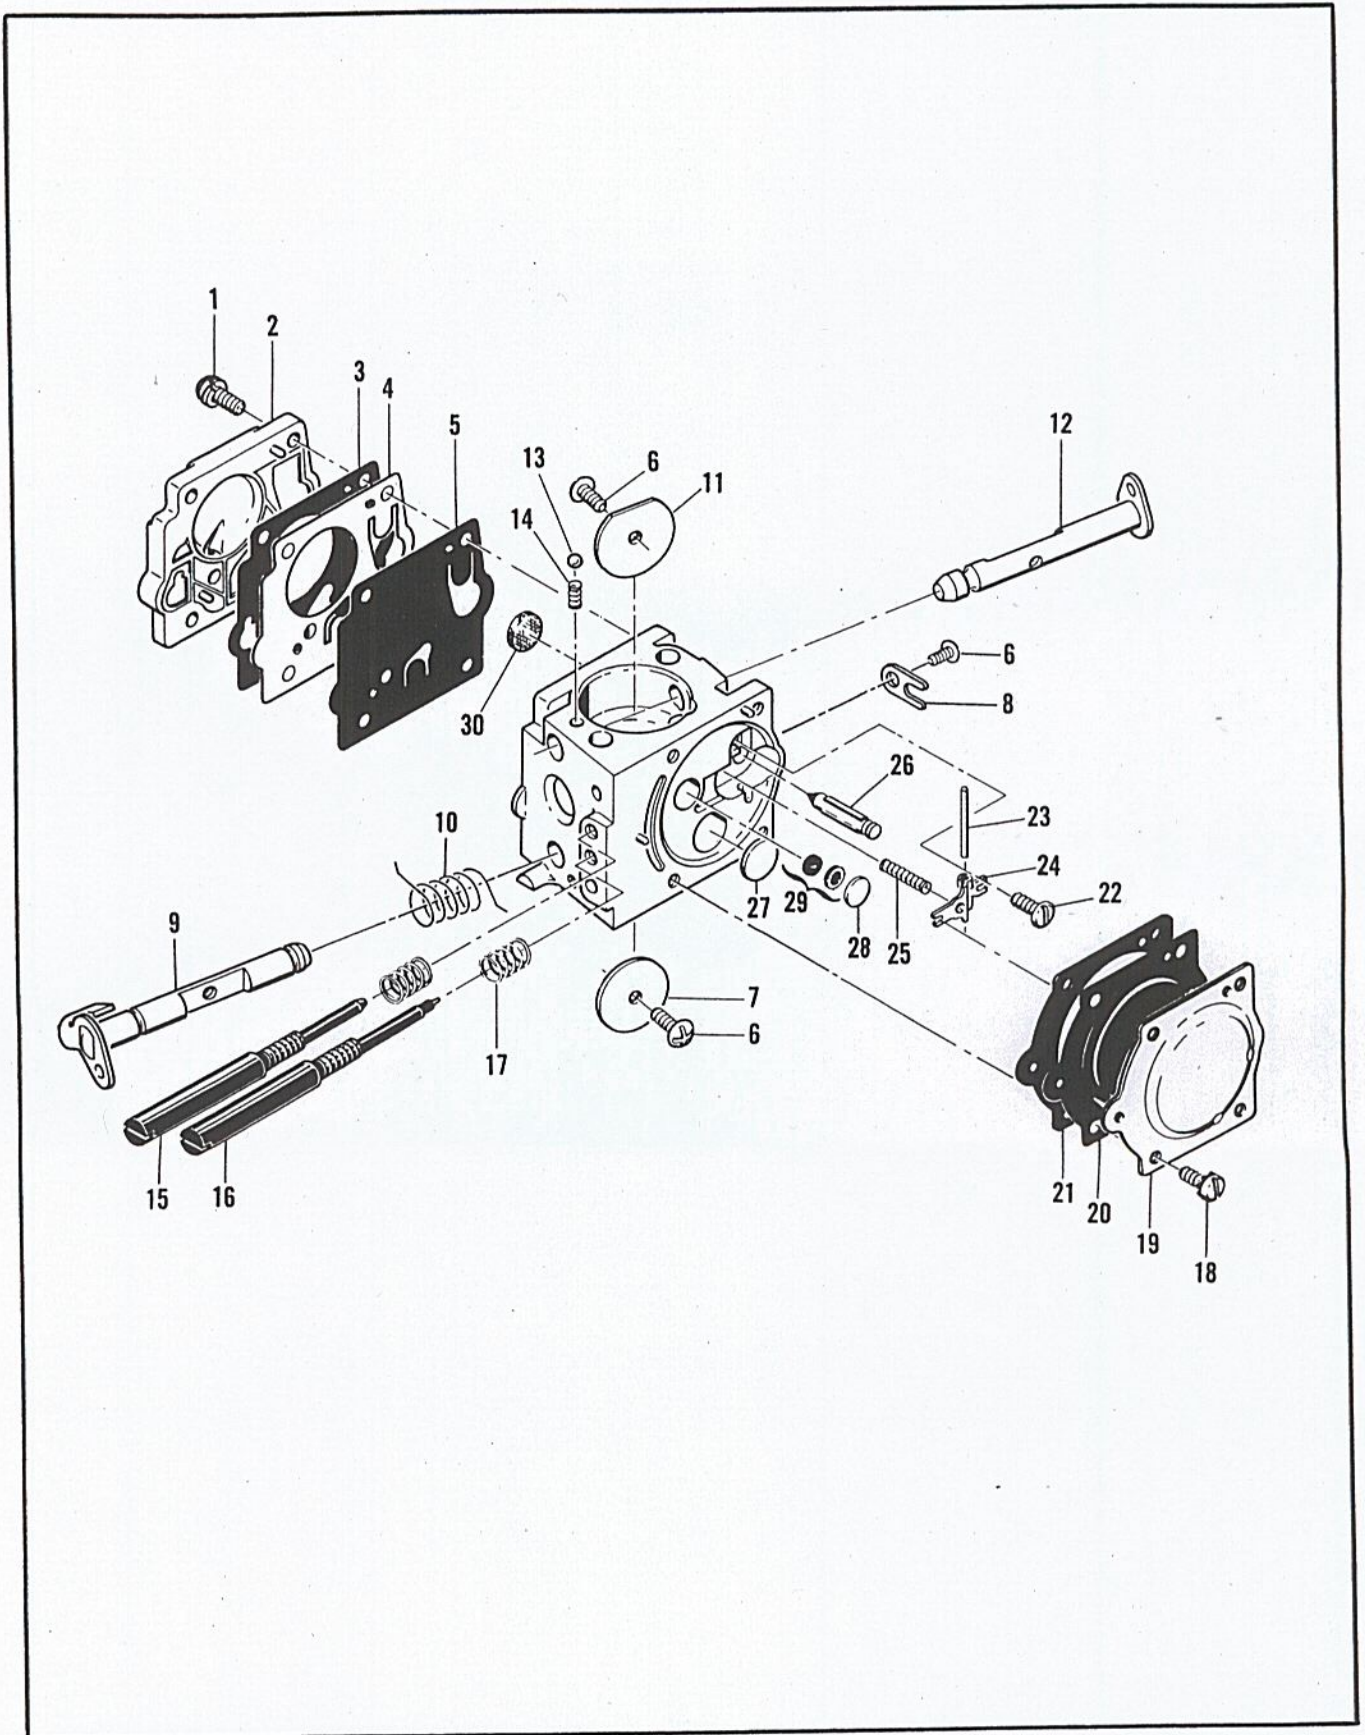

**Figure 3. Fuel Tank Assembly**

Item No.	Part Number	Description	Units Per Assy
1	110894	Screw - Hex hd 10-24 x 2-1/8	2
2	101194	Lockwasher - #10	2
3	83204	Bracket Assy	1
4		Carburetor Assy (See Figures 4 and 5)	
5	86189	Gasket - Carburetor	1
6	64848	Hose Assy - Fuel	1
7	63932	. Filter - Fuel	1
8	100440	. Washer	1
9	67944	Spring - Hose stiffener	1
10	69629	Boot - Carburetor needle	
11	86273	Screw - Idle speed adjustment	1
12	69594	Pivot - Oiler lever	1
13	69781	Spring - Oiler lever	1
14	69825	Lever Assy - Oiler	1
15	105048	Washer - 3/16	1
16	69802	Rod - Oiler	1
17	105673	Pin - Roll 3/32 x 9/16	2
18	63044	Button - Oiler	1

Item No.	Part Number	Description	Units Per Assy
19	69632	Rod - Throttle	1
20	110378	Pin - Roll 3/16 x 15/16	1
21	87178	Spring - Throttle return	1
22	88796	Trigger	1
23	110537	Screw - Fil hd 8-36 x 1/2	1
24	69630	Button - Choke	1
25	69631	Rod - Choke	1
26	69597	Boot - Control rod	2
27	87883	Grip - Handle	1
28	85846	Tank Assy - Fuel	
29	69600	. Nipple - Pulse line	1
30	84272	Bumper - Mount	2
31	69043	Snubber - Rod	1
32	103672	Screw - Fil hd 8-32 x 1/2 (SEMS)	1
33	83661	Wire Assy - Stop switch	1
34	62451	Contact - Switch	1
35	62950A	Base - Switch	1
36	68846	Button - Switch	1
37	85451	Latch Assy - Throttle	1

Figure 4. Carburetor Assembly

Figure 4. Carburetor Assembly

Item No.	Part Number	Description	Units Per Assy
	87821	Carburetor Assy	1
1	67501	. Screw - Pump cover	4
2	88731	. Cover - Pump	1
3	*67495	. Gasket - Cover	1
4	*67498	. Diaphragm - Check valve	1
5	*83114	. Diaphragm - Fuel pump	1
6	*47690	. Screw - Plate	3
7	83762	. Plate - Throttle	1
8	67489	. Clip - Shaft	1
9	85980	. Shaft Assy - Throttle	1
10	85981	. Spring - Throttle return	1
11	67490	. Plate - Choke	1
12	67488	. Shaft Assy - Choke	1
13	*100302	. Ball - Choke friction	1
14	*67504	. Spring - Choke friction	1
15	*85979	. Needle - High speed	1
16	*85982	. Needle - Idle	1