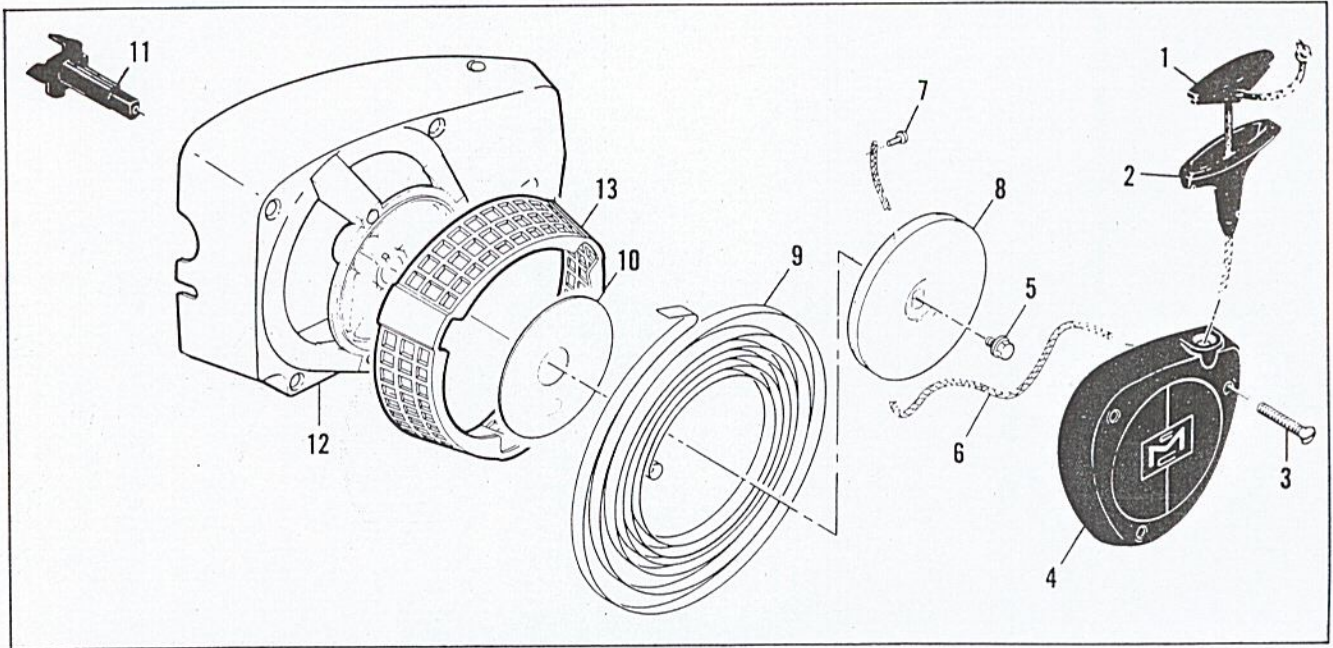

PRO MAC 55

Figure 2. Fan Housing & Starter Assemblies

Item No.	Part Number	Description	Units Per Assy
1	62191A	Insert - Starter handle	1
2	62190A	Handle - Starter	1
3	110646	Screw - Oval hd 8-32 x 1-1/8	3
4	87672	Cover - Starter	1
5	110341	Screw - Hex hd 10-24 x 1/2	1
6	68162	Rope - Starter	