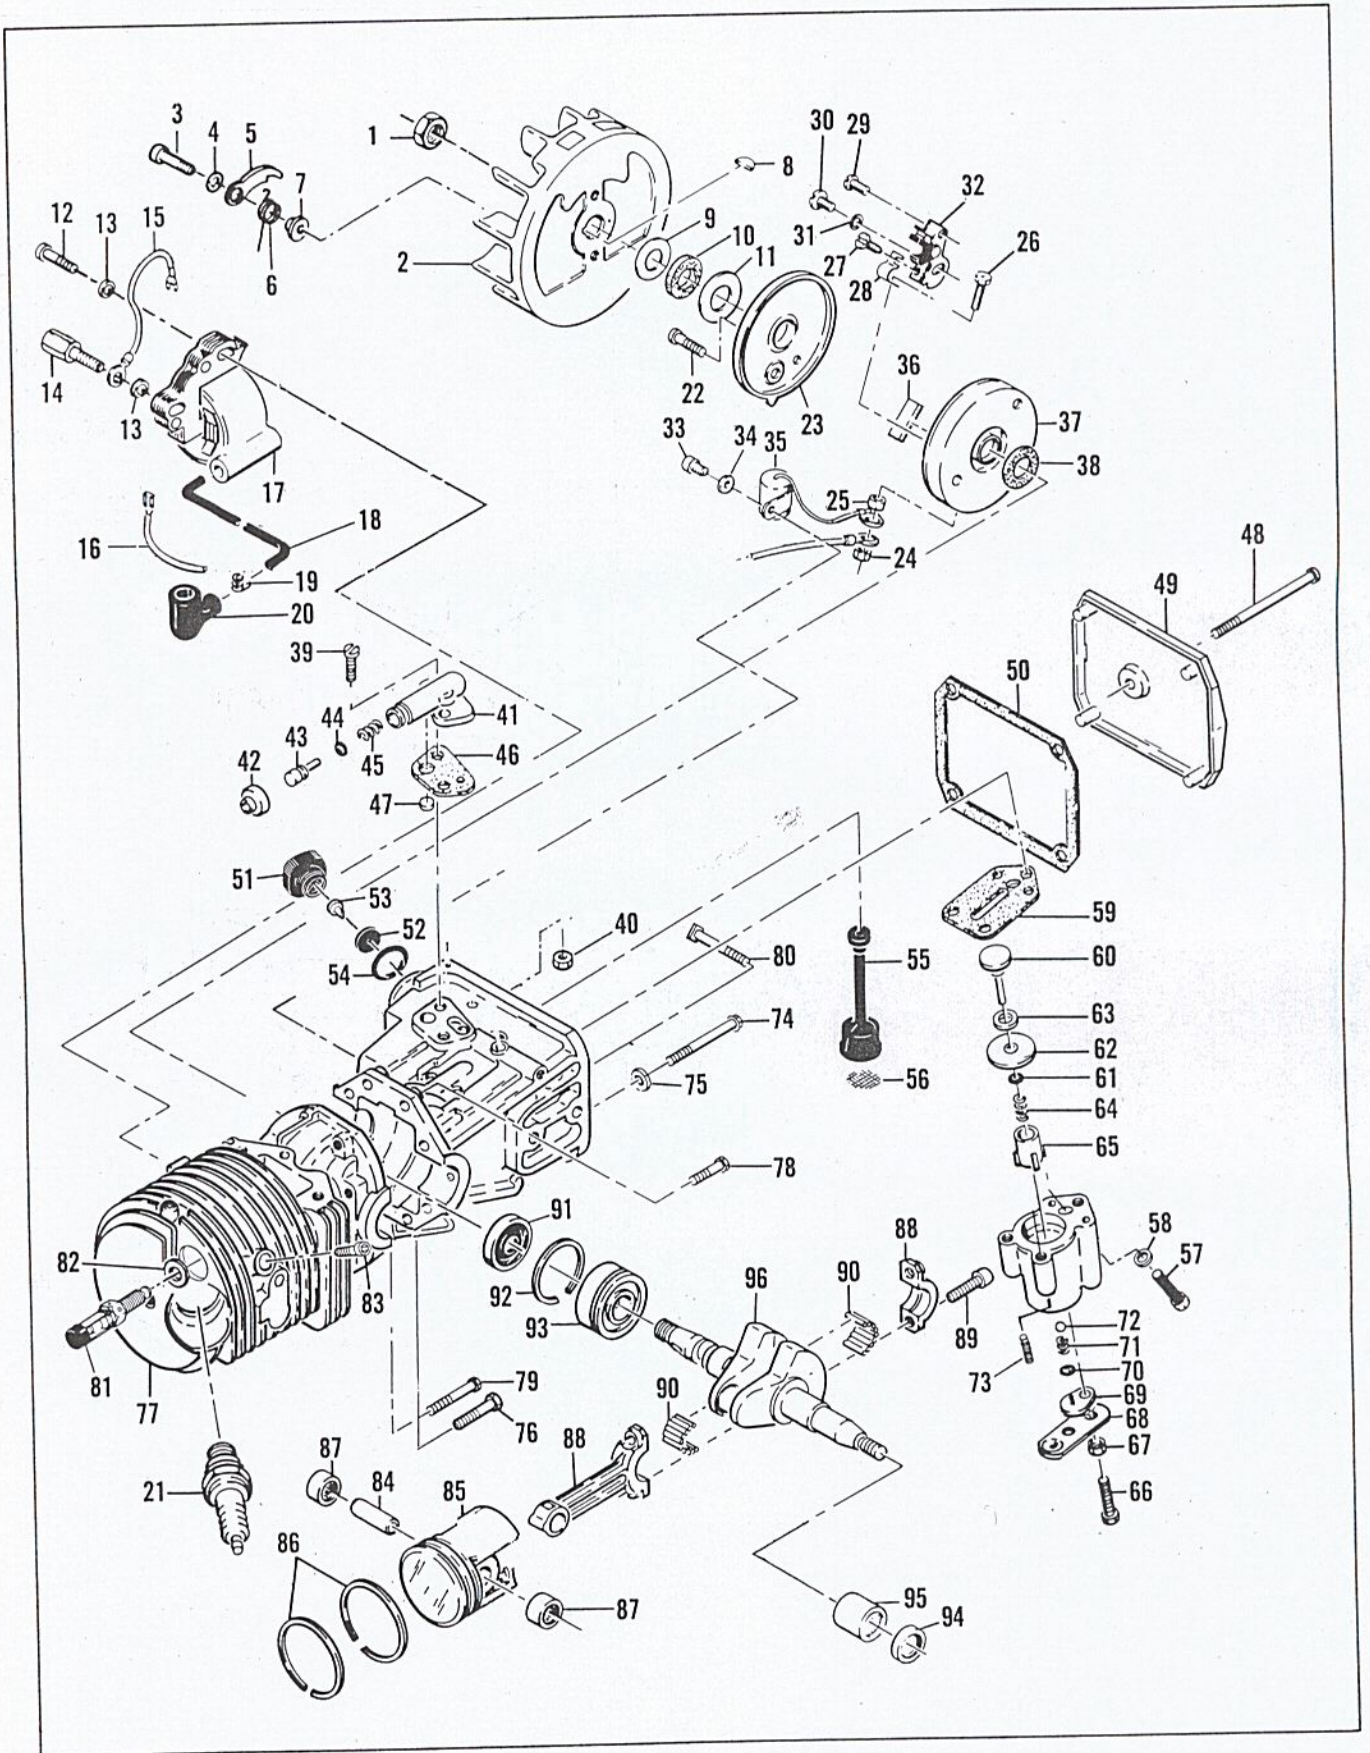

Figure 5. Powerhead Assembly

PRO MAC 55

Figure 5. Powerhead Assembly

Figure 5. Powerhead Assembly

Item No.	Part Number	Description	Units Per Assy
1	110703	Nut - Hex 3/8-24	1
2	86068	Flywheel	1
3	110713	Screw - Skt hd 10-24 x 7/8	2
4	83241	Washer - Special	2
5	67546	Pawl - Starter	2
6	67545	Spring - Pawl	2
7	67547	Pivot - Pawl	2
8	103879	Key - Woodruff	1
9	67057	Washer - Thrust	1
10	67056	Seal - Breaker box cover	1
11	67054	Washer - Thrust	1
12	110127	Screw - Hex hd 10-24 x 7/8 (SEMS)	1
13	100002	Washer - #10	2
14	83512	Stud - Special	1
15	84686	Wire Assy - Ground	1
16	69344	Wire Assy - Primary	1
17	87246	Coil & Lamination Assy	1
18	50120	. Wire Assy - Spark plug	1
19	55061	. . Connector	1
20	85758	. . Boot	1
21	63097	Spark Plug - AC CS 45T	1
22	110584	Screw - Pan hd 8-32 x 3/4	1
23	62362	Cover - Breaker box	1
24	100298	Nut - Hex 6-32	1
25	62365	Spacer - Breaker	1
26	110346	Screw - Hex hd 6-32 x 3/4	1
27	110706	Screw - Pan hd 8-18 x 1/2	1
28	83126	Strap - Conduction	1
29	110811	Screw - Pan hd 8-32 x 3/8	1
30	110445	Screw - Truss hd 8-32 x 3/8	1
31	105976	Washer - #8	1
32	88808	Breaker Assy	1
33	103672	Screw - Fil hd 8-32 x 1/2 (SEMS)	1
34	100080	Washer - #8	1
35	85358	Condenser	1
36	54184	Wiper - Cam	1
37	84329	Box - Breaker	1
38	67051	Seal - Breaker box	1
39	103672	Screw - Fil hd 8-32 x 1/2	2
40	100955	Nut - Hex 8-32	1
41	84156	Housing - Pump	1
42	62262	Cap - Housing	1
43	62266	Plunger - Pump	1
44	101056	"O" Ring	1
45	66687	Spring - Pump	1
46	62230	Gasket - Pump	1
47	62909	Valve - Pump	1
48	110291	Screw - Pan hd 10-24 x 2-5/8	1
49	86304	Cover - Oil tank	1

Item No.	Part Number	Description	Units Per Assy
50	86306	Gasket - Cover	1
51	87270	Cap - Oil tank	1
52	87269	Retainer - Valve	1
53	86402	Valve - Check	1
54	101148	"O" Ring	1
55	62123B	Hose Assy - Oil	1
56	51506	. Screen - Hose	1
57	110713	Screw - Skt hd 10-24 x 7/8	1
58	24236	Washer - Special	1
59	89642	Gasket - Pulse pump	1
	89115	Pump Assy - Pulse	1
60	60260A	. Piston Assy - Pump	1
61	104001	. "O" Ring	1
62	86182	. Ring - Piston	1
63	60937	. Washer - Teflon	1
64	60259	. Spring - Piston	1
65	62227	. Sleeve - Adjustment	1
66	110386	. Screw - Hex hd 8-32 x 1	1
67	100251	. Nut - Hex 8-32	1
68	89114	. Clamp - Pump	1
69	62407	. Cover - Outlet valve	1
70	106104	. "O" Ring	1
71	62885A	. Spring - Outlet valve	1
72	102809	. Ball	1
73	88645	. Screw - Set	1
74	62105	Screw Assy - Sealing	4
75	62842	. Washer - Sealing	4
76	110288	Screw Assy - Hex 8-32 x 3/4	1
77	89435	Crankcase Assy	1
78	110288	. Screw Assy - Hex 8-32 x 1-3/8	2
79	110618	. Screw Assy - Hex 8-32 x 1-3/8	1
80	62065	. Bolt - Bar mounting	2
81	88825	. Valve - Comp. rel.	1
82	85505	. Washer - Valve	1
83	110681	. Screw - Skt hd 10-24 x 1/4	1
84	87710	Pin - Piston	1
85	89783	Piston Assy	1
86	89436	. Ring Set - Piston	1
87	110590	. Bearing - Needle	2
88	85352	Connecting Rod Assy	1
89	61627A	. Screw - Skt hd special	2
90	63225	. Roller - Needle (Set of 20)	1
91	67906	Seal - Oil	1
92	63464	Ring - Snap	1
93	67905	Bearing - Ball	1
94	110260	Seal - Oil	1
95	104357	Bearing - Needle	1
96	87728	Crankshaft	1