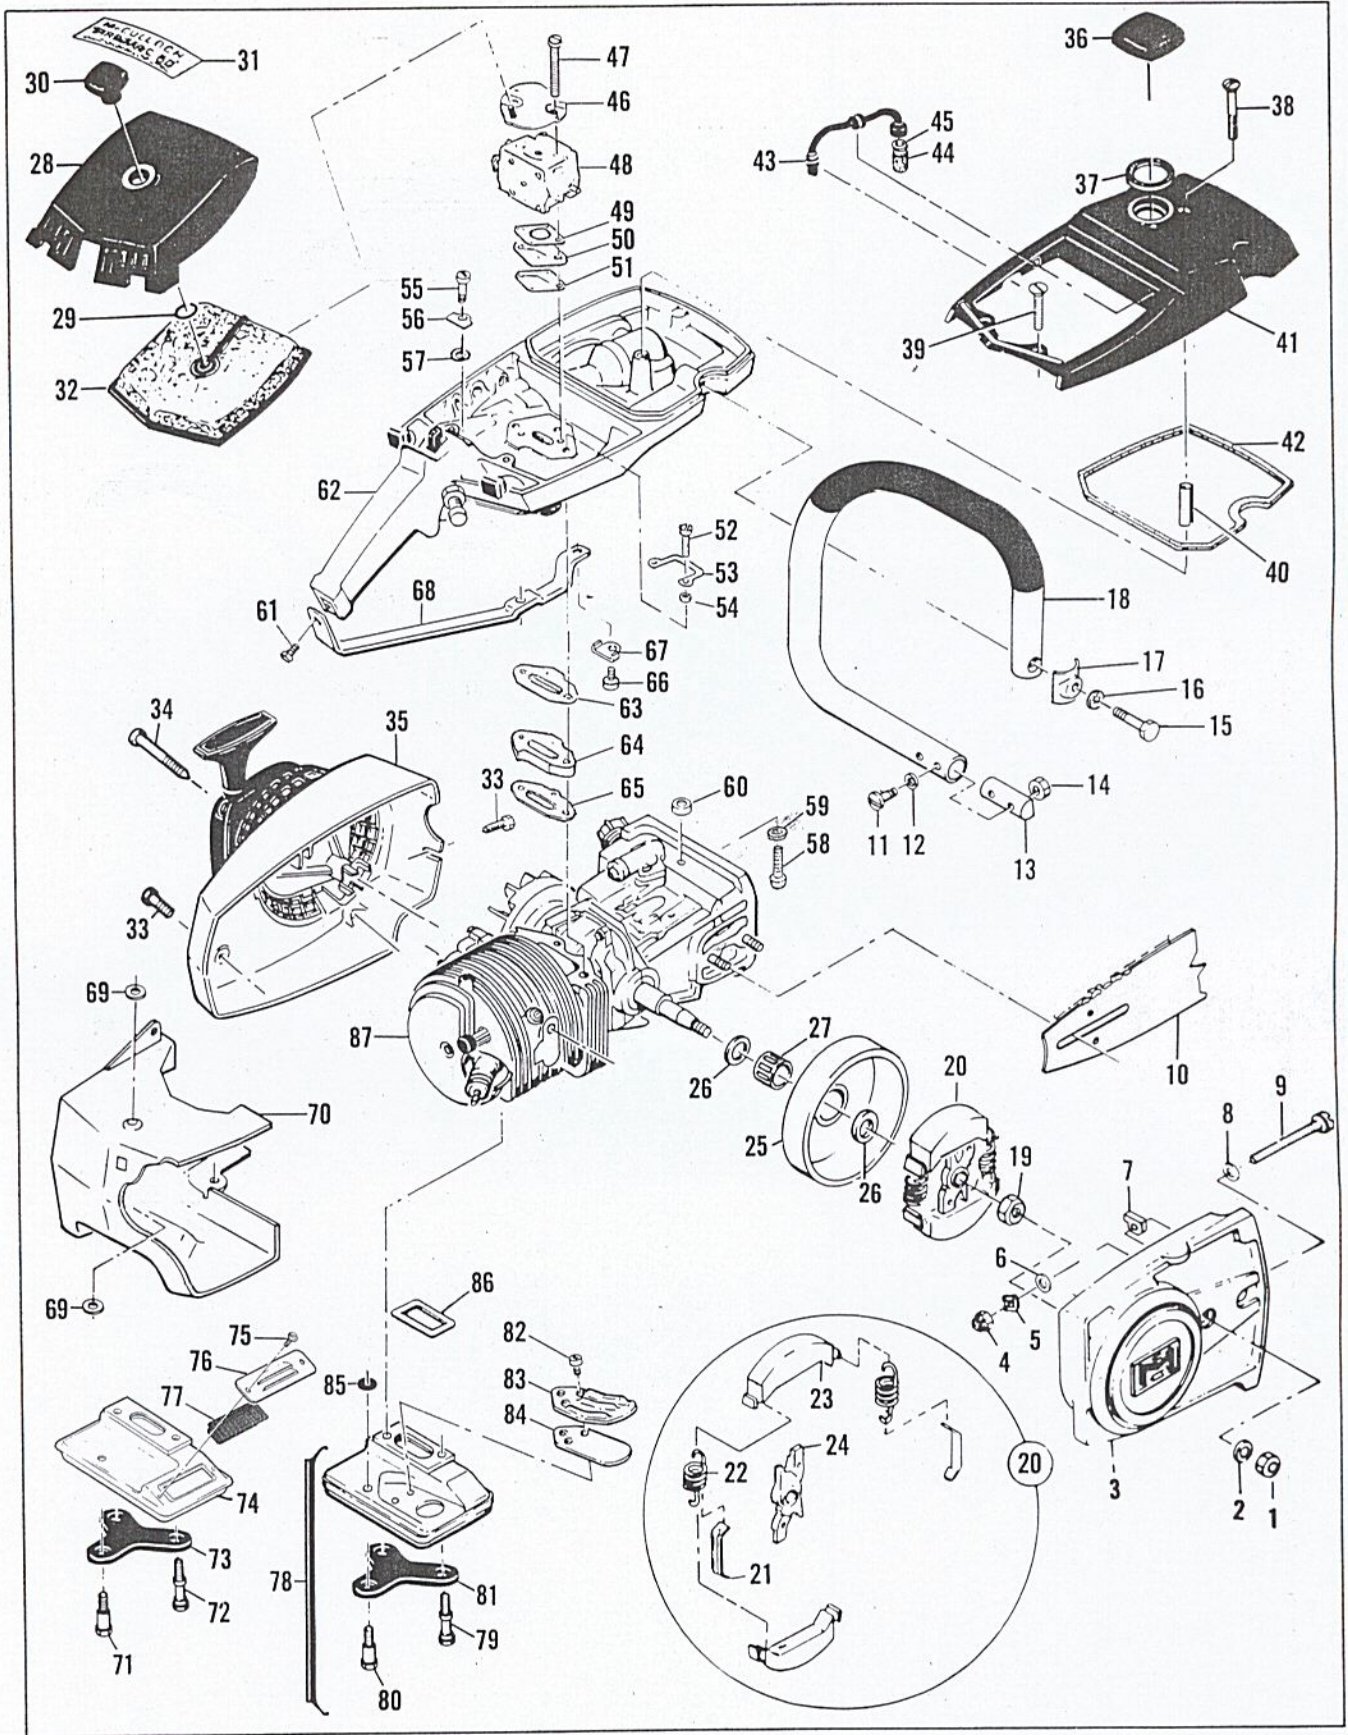

McCULLOCH

COPYRIGHT U.S.A. 1973
McCULLOCH CORPORATION
Printed in U.S.A.

89427

PRO MAC 55

Figure 1. General

Figure 1. General

Item No.	Part Number	Description	Units Per Assy
1	110454	Nut - Hex 5/16-24	2
2	100440	Washer - 5/16	2
3	88586	Clutch Guard Assy	1
4	102067	. Nut - Hex 10-24	1
5	110387	. Washer - Wavey	1
6	100002	. Washer - #10	1
7	61705	. Nut - Bar adjustment	1
8	110264	. Washer - #10	1
9	102144	. Screw - Bar adjustment	1
10		Bar & Chain Assy (See Figure 6)	
11	102761	Screw - Hex hd 10-24 x 7/8	2
12	100352	Washer - #10	2
	69403	Plug Assy - Nut retainer	1
13	61678	. Plug - Nut retainer	1
14	101326	. Nut - Hex 10-24	2
15	102130	Screw - Hex hd 1/4-20 x 1-1/2	1
16	100153	Lockwasher - 1/4	1
17	63484	Clamp - Frame	1
18	87686	Frame & Grip Assy	1
19	86113	Nut - Hex 3/8-24 (L.H.)	1
20	87675	Clutch Assy	1
21	64583	. Retainer - Spring	2
22	83223	. Spring - Clutch	2
23	67233	. Shoe - Clutch	2
24	87676	. Rotor Assy	1
25	65370	Kit - Sprocket & Drum	1
26	61692	. Shim	2
27	110330	Bearing - Sprocket	1
28	68530	Cover Assy - Air cleaner	1
29	110565	. Ring - Retainer	1
30	68529	. Knob - Cover	1
31	89426	Nameplate	1
32	69922	Filter - Air	1
33	110741	Screw - Pan hd 10-24 x 1/2	2
34	62978	Screw - Special	3
35		Fan Housing & Starter (See Figure 2)	
36	89322	Cap Assy - Fuel	1
37	69767	. Gasket	1
38	110402	Screw - Oval hd 12-24 x 2-3/8	1
39	103579	Screw - Fl hd 10-24 x 1	2
40	87840	Spacer	1
41	89425	Cover - Fuel tank	1
42	69345	Gasket - Cover	1
43	64848	Hose Assy - Fuel	1
44	63932	. Filter - Fuel	1
45	100440	. Washer	1
46	83204	Bracket Assy	1