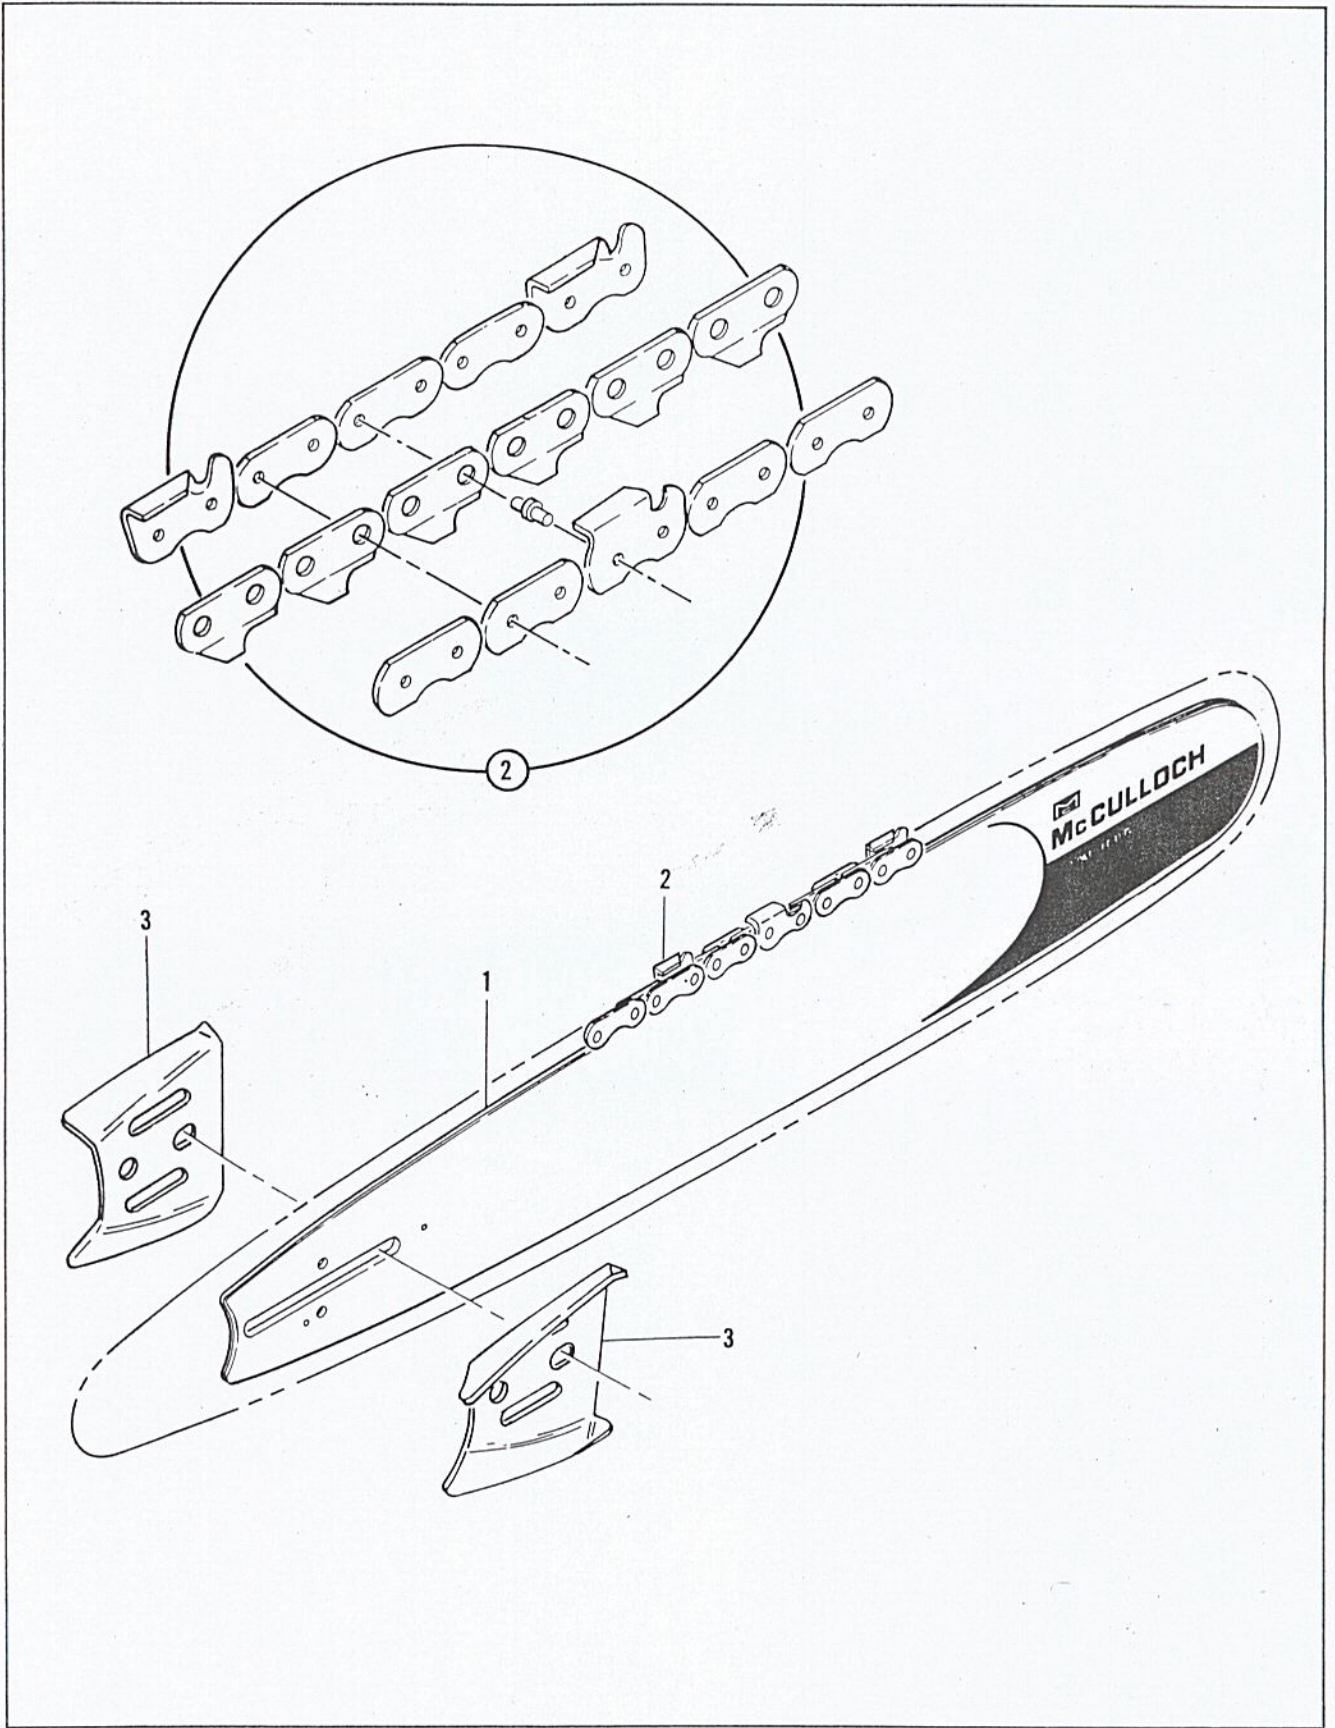

Item No.	Part Number	Description	Units Per Assy
50	86306	Gasket - Cover	1
51	87270	Cap - Oil tank	1
52	87269	Retainer - Valve	1
53	86402	Valve - Check	1
54	101148	"O" Ring	1
55	62123B	Hose Assy - Oil	1
56	51506	. Screen - Hose	1
57	110713	Screw - Skt hd 10-24 x 7/8	1
58	24236	Washer - Special	1
59	89642	Gasket - Pulse pump	1
	89115	Pump Assy - Pulse	1
60	60260A	. Piston Assy - Pump	1
61	104001	. "O" Ring	1
62	86182	. Ring - Piston	1
63	60937	. Washer - Teflon	1
64	60259	. Spring - Piston	1
65	62227	. Sleeve - Adjustment	1
66	110386	. Screw - Hex hd 8-32 x 1	1
67	100251	. Nut - Hex 8-32	1
68	89114	. Clamp - Pump	1
69	62407	. Cover - Outlet valve	1
70	106104	. "O" Ring	1
71	62885A	. Spring - Outlet valve	1
72	102809	. Ball	1
73	88645	. Screw - Set	1
74	62105	Screw Assy - Sealing	4
75	62842	. Washer - Sealing	4
76	110288	Screw Assy - Hex 8-32 x 3/4	1
77	89435	Crankcase Assy	1
78	110288	. Screw Assy - Hex 8-32 x 1-3/8	2
79	110618	. Screw Assy - Hex 8-32 x 1-3/8	1
80	62065	. Bolt - Bar mounting	2
81	88825	. Valve - Comp. rel.	1
82	85505	. Washer - Valve	1
83	110681	. Screw - Skt hd 10-24 x 1/4	1
84	87710	Pin - Piston	1
85	89783	Piston Assy	1
86	89436	. Ring Set - Piston	1
87	110590	. Bearing - Needle	2
88	85352	Connecting Rod Assy	1
89	61627A	. Screw - Skt hd special	2
90	63225	. Roller - Needle (Set of 20)	1
91	67906	Seal - Oil	1
92	63464	Ring - Snap	1
93	67905	Bearing - Ball	1
94	110260	Seal - Oil	1
95	104357	Bearing - Needle	1
96	87728	Crankshaft	1