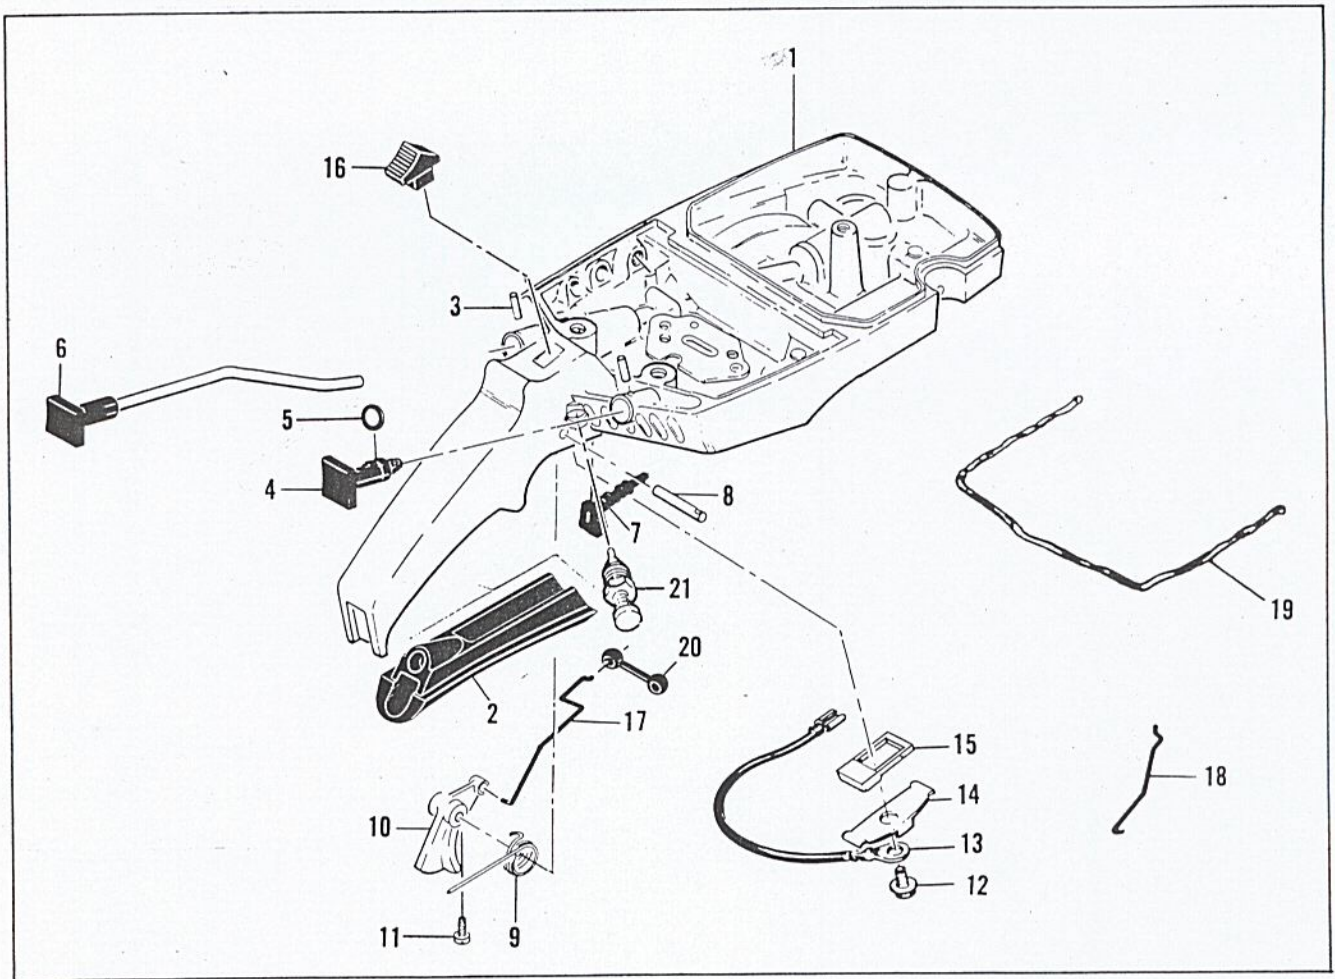

PRO MAC 55

Figure 2. Fan Housing & Starter Assemblies

Item No.	Part Number	Description	Units Per Assy
1	62191A	Insert - Starter handle	1
2	62190A	Handle - Starter	1
3	110646	Screw - Oval hd 8-32 x 1-1/8	3
4	87672	Cover - Starter	1
5	110341	Screw - Hex hd 10-24 x 1/2	1
6	68162	Rope - Starter	