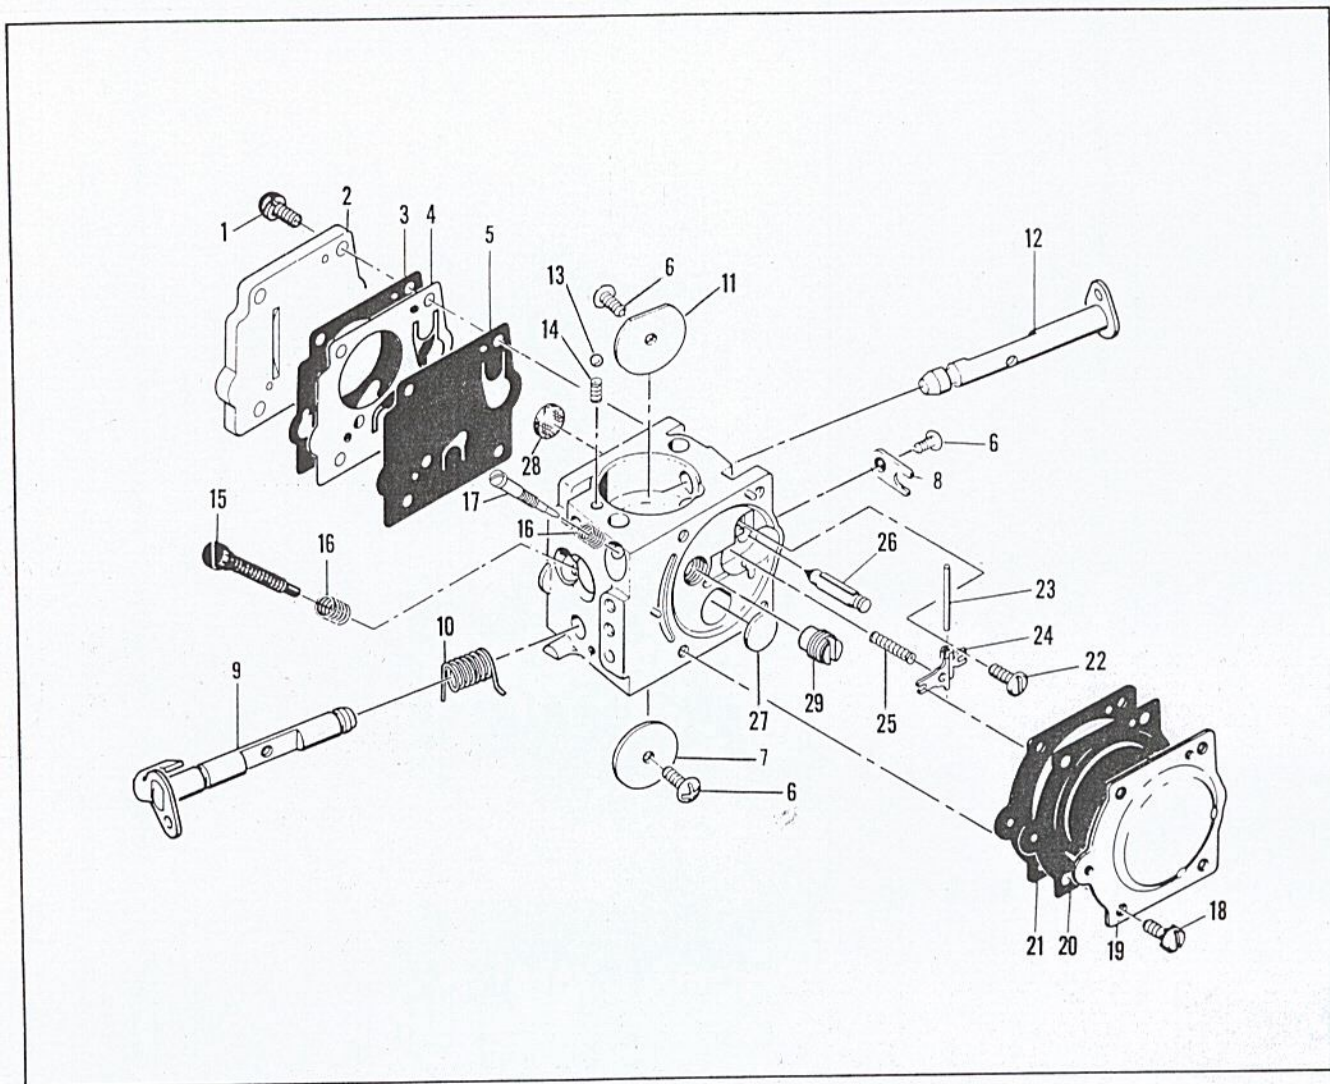

*Furnished on a 12-1/2 in. strip containing 9 beads (enough for 9 replacements)

Figure 4. Carburetor Assembly

Figure 4. Carburetor Assembly

Item No.	Part Number	Description	Units Per Assy
	89324	Carburetor Assy	1
1	67501	. Screw - Pump cover	4
2	88731	. Kit - Pump cover	1
3	**88617	. . Gasket - Cover	1
4	*67498	. Diaphragm - Check valve	1
5	*83114	. Diaphragm - Fuel pump	1
6	*47690	. Screw - Plate	3
7	83762	. Plate - Throttle	1
8	67489	. Clip - Shaft	1
9	67486	. Shaft Assy - Throttle	1
10	85981	. Spring - Throttle return	1
11	67490	. Plate - Choke	1
12	67488	. Shaft Assy - Choke	1
13	*100302	. Ball - Choke friction	1
14	*67504	. Spring - Choke friction	1
15	*68106	. Screw - Idle speed	1
16	*67502	. Spring - Idle	2
17	90345	. Needle - Idle mixture	1
18	70798	. Screw - Diaphragm cover	4