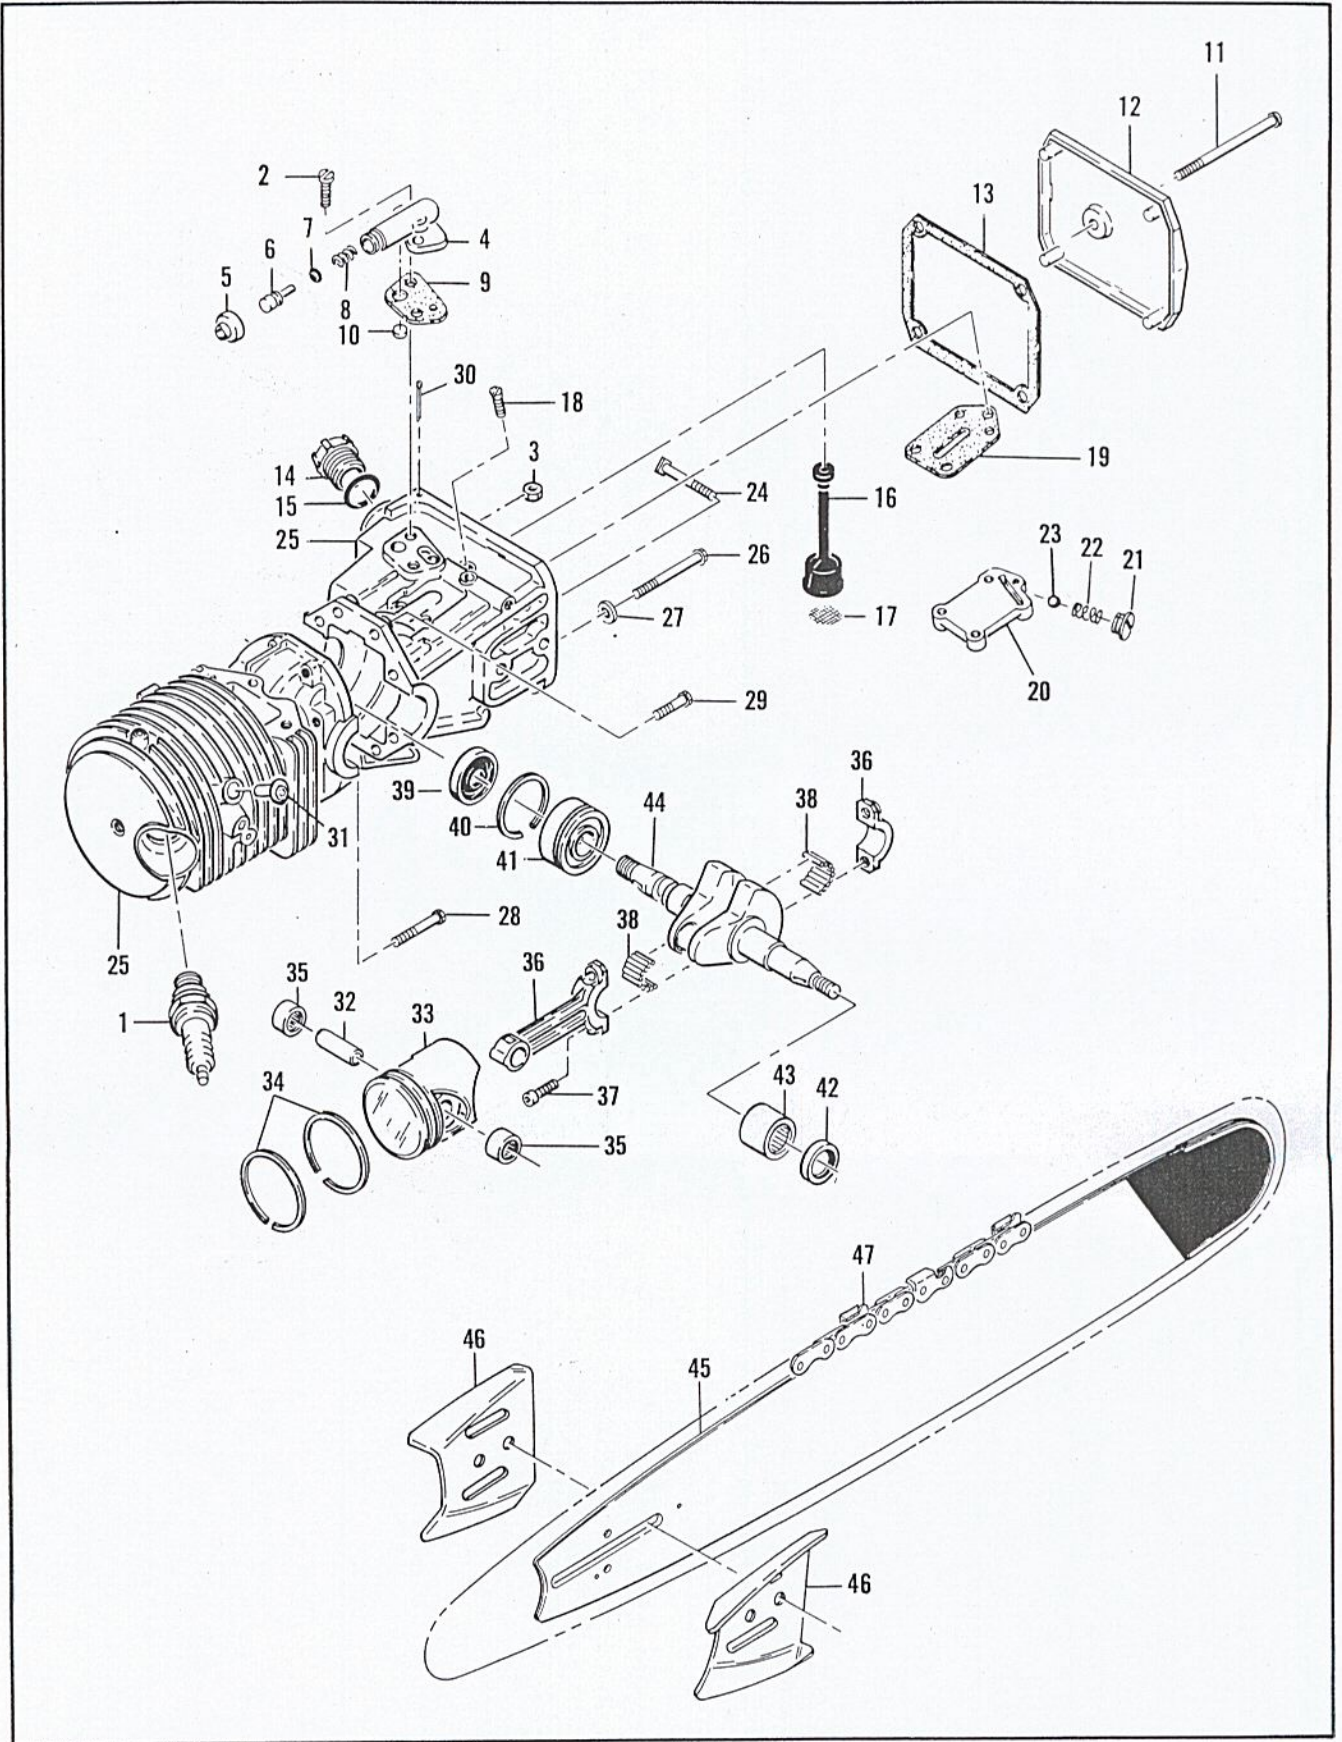

FIGURE 6. POWERHEAD ASSEMBLY

Figure 6. Powerhead Assembly

FIGURE 6. POWERHEAD ASSEMBLY

Item No.	Part Number	Description	Units Per Assy
1	63097	Spark Plug - AC CS45T	1
2	100414	Screw - Fil hd 8-32 x 1/2	2
3	100955	Nut - Hex 8-32	1
4	62261A	Housing - Pump	1
5	62262	Cap - Housing	1
6	62266	Plunger - Pump	1
7	101056	"O" Ring - Plunger	1
8	66687	Spring - Plunger	1
9	62230	Gasket - Pump	1
10	62909	Valve - Pump	1
11	110291	Screw - Pan hd 10-24 x 2-3/4	1
12	63072	Cover - Oil tank	1
13	62116	Gasket - Cover	1
14	57129A	Cap - Oil nk	1
15	101148	"O" Ring - Cap	1
16	62123B	Hose Assy - Oil	1
17	51506	Screen - Hose	1
18	110333	Screw - Oval hd 8-32 x 1/2	3
19	62274	Gasket	1
20	68711	Body Assy - Check valve	1
21	68714	. Screw - 1/4-20	1
22	63034	. Spring - Check valve	1
23	100071	. Ball - 5/32 dia.	1
24	62065	Bolt - Bar	2

Item No.	Part Number	Description	Units Per Assy
25	67216	Crankcase Assy	1
26	62105	. Screw Assy - Sealing	4
27	62842	. . Washer - Sealing	4
28	110289	. Screw Assy - 8-32 x 1-1/8	1
29	110288	. Screw Assy - 8-32 x 3/4	3
30	100010	. Pin - Cotter	1
31	64755	. Valve - Compression release	1
32	61649	Pin - Piston	1
33	68226	Piston Assy	1
34	62814	. Ring Set - Piston	1
35	103512	. Bearing	2
36	65401	Connecting Rod Assy	1
37	61627A	. Screw - Skt hd 8-36 x 1/2	2
38	63225	. Roller - Needle (set of 20)	1
39	65746	Oil Seal	1
40	63464	Ring - Snap	1
41	63429B	Bearing - Ball	1
42	65747	Oil Seal	1
43	104357	Bearing - Needle	1
44	63336	Crankshaft	1
45	63541	Bar	1
46	64325	Plate - Bar Protector	2
47	62556M	Chain Assy	1

ACCESSORIES

Part Number	Description
68965	Manual - Owner's
63084	Manual - Shop
62827	Wrench
63341A	Kit - Spike
66316	Kit - Wrap-around frame
63746	Kit - Wrench
65325	Baffle - Spark arrester
64330	Plate Set - Bar protector (2)
67098	Charger Assy - Battery
63432	Spark Plug - AC CS42T

Part Number	Description
65778	Spark Plug - AC CS41T
68224	Piston Assy 0.020 in. oversize
62813	. Ring Set - Piston 0.020 in. oversize
103512	. Bearing - Needle (2)
68225	Piston Assy - 0.030 in. oversize
62812	. Ring Set - Piston 0.030 in. oversize
103512	. Bearing - Needle (2)