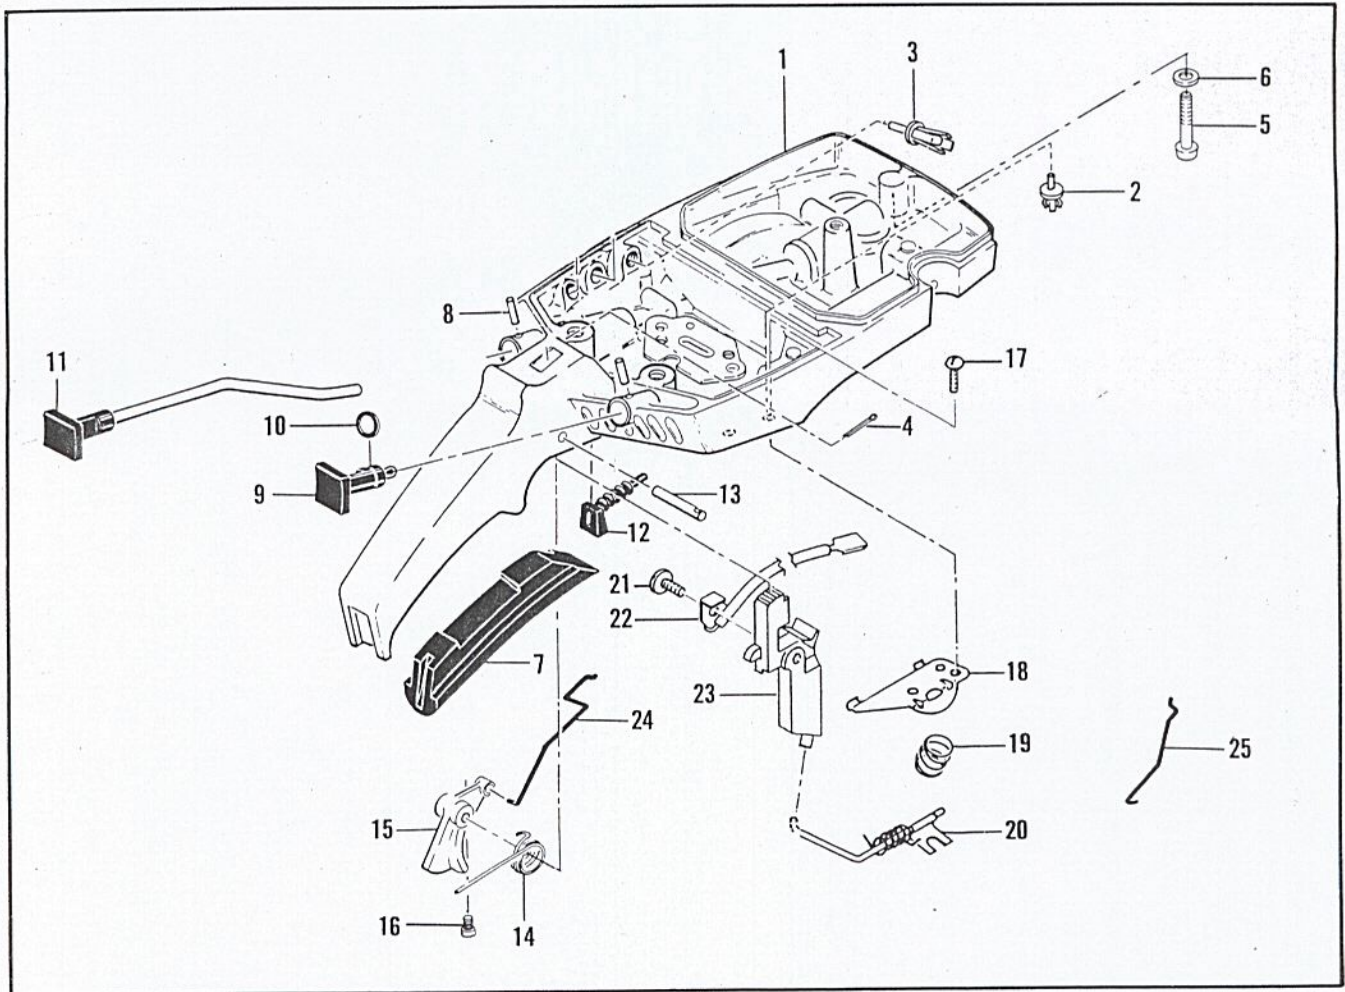

McCULLOCH

FIGURE 1. ENGINE EXPLODED VIEW — GENERAL

Item No.	Part Number	Description	Units Per Assy
1	110454	Nut - Hex 5/16-24	2
2	100440	Washer - 5/16	2
3		Clutch Guard & Starter Assy (See Figure 2)	1
4		Bar & Chain (See Figure 6)	1
5	102761	Screw - Hex hd 10-24 x 7/8	2
6	100352	Washer - #10	2
7	61678	Plug - Nut retainer	1
8	101326	Nut - Hex 10-24	2
9	102130	Screw - Hex 1/4-20 x 1-1/2	1
10	100153	Lockwasher - 1/4	1
11	63484	Clamp - Frame	1
12	66315	Frame & Grip Assy	1
13	110594	Nut - Hex 3/8-24	1
14	68835	Clutch Assy	1
15	64583	. Retainer	2
16	66384	. Spring - Clutch	2
17	67233	. Shoe - Clutch	2
18	68842	. Rotor Assy	1
19	68837	. . Spring - Pawl	2
20	67112	. . Rivet	2
21	68836	. . Pawl	2
22	65473	. . Washer - Special	2
23	65370	Kit - Sprocket & Drum Assy	1
24	65368	. Sprocket & Drum Assy	1
25	61692	. Shim	2
26	110330	Bearing	1
27	103879	Key - Woodruff	1
28	68861	Cover Assy - Air cleaner	1
29	65813	. Nut	1
30	66774	Filter - Air	1
31	64626	Screw - Special	3
32	105348	Screw - 10-24 x 1/2 (SEMS)	1
33	110264	Washer - #10	1
34	67297	Housing - Fan	1
35	68531	Cap Assy - Fuel	1
36	68533	. Plug	1
37	63041	. Valve	1
38	62316	. Guide	1
39	63040	. Spring	1
40	68532	. Body	1
41	68653	. Gasket	1
42	110334	Screw - Oval hd 12-24 x 1-3/4	1
43	69684	Cover - Fuel tank	1
44	69345	Gasket - Cover	1
45	64848	Hose Assy - Fuel	1
46	63932	. Filter - Fuel	1

Figure 2. Clutch Guard and Starter Assembly

Figure 3. Fuel Tank Assembly

FIGURE 2. CLUTCH GUARD AND STARTER ASSEMBLY

Item No.	Part Number	Description	Units Per Assy
	67206	Clutch Guard Assy	1
1	102144	. Screw - Bar adjusting	1
2	102067	. Nut - Hex #10	1
3	110387	. Washer - Wave	1
4	61705	. Nut - Bar adjusting	1
5	101174	. Washer - #10	1
6	67205	. Retainer - Shield	1
7	63985	. Shield - Dust	1
8	63986	. Washer - Thrust	1