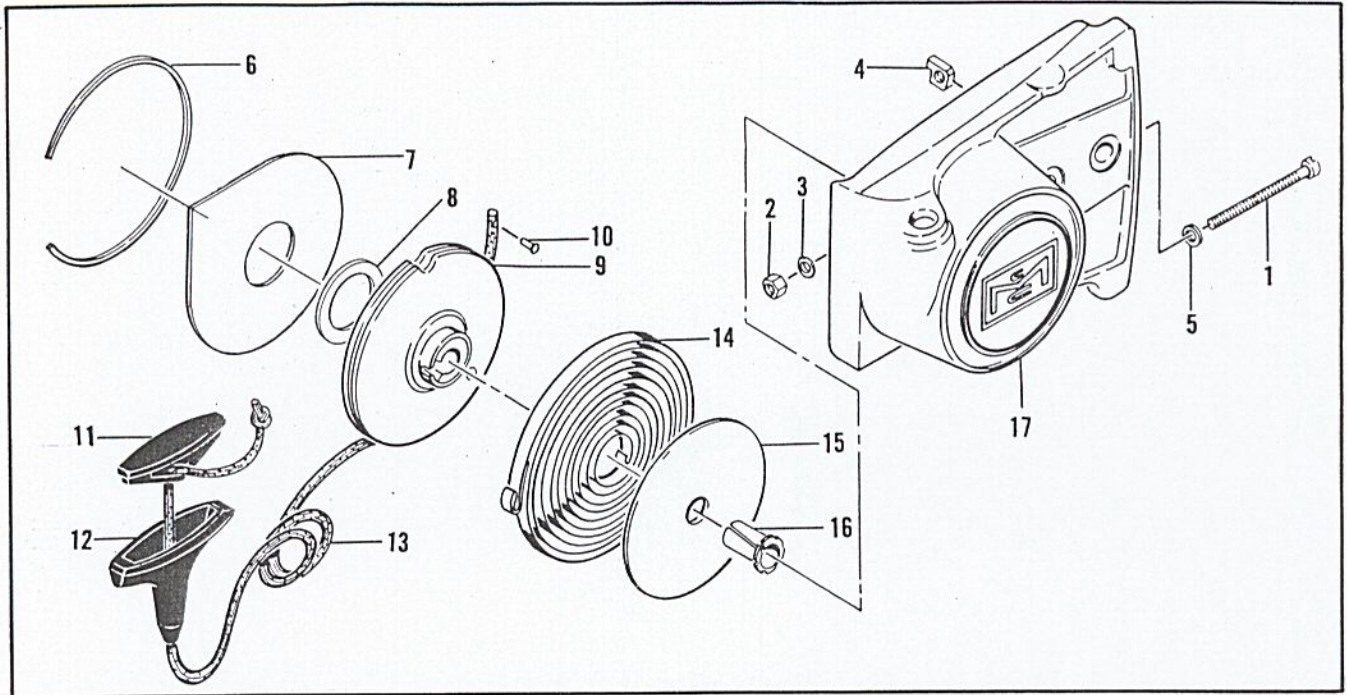

McCULLOCH

FIGURE 1. ENGINE EXPLODED VIEW — GENERAL

Item No.	Part Number	Description	Units Per Assy
1	110454	Nut - Hex 5/16-24	2
2	100440	Washer - 5/16	2
3		Clutch Guard & Starter Assy (See Figure 2)	1
4		Bar & Chain (See Figure 6)	1
5	102761	Screw - Hex hd 10-24 x 7/8	2
6	100352	Washer - #10	2
7	61678	Plug - Nut retainer	1
8	101326	Nut - Hex 10-24	2
9	102130	Screw - Hex 1/4-20 x 1-1/2	1
10	100153	Lockwasher - 1/4	1
11	63484	Clamp - Frame	1
12	66315	Frame & Grip Assy	1
13	110594	Nut - Hex 3/8-24	1
14	68835	Clutch Assy	1
15	64583	. Retainer	2
16	66384	. Spring - Clutch	2
17	67233	. Shoe - Clutch	2
18	68842	. Rotor Assy	1
19	68837	. . Spring - Pawl	2
20	67112	. . Rivet	2
21	68836	. . Pawl	2
22	65473	. . Washer - Special	2
23	65370	Kit - Sprocket & Drum Assy	1
24	65368	. Sprocket & Drum Assy	1
25	61692	. Shim	2
26	110330	Bearing	1
27	103879	Key - Woodruff	1
28	68861	Cover Assy - Air cleaner	1
29	65813	. Nut	1
30	66774	Filter - Air	1
31	64626	Screw - Special	3
32	105348	Screw - 10-24 x 1/2 (SEMS)	1
33	110264	Washer - #10	1
34	67297	Housing - Fan	1
35	68531	Cap Assy - Fuel	1
36	68533	. Plug	1
37	63041	. Valve	1
38	62316	. Guide	1
39	63040	. Spring	1
40	68532	. Body	1
41	68653	. Gasket	1
42	110334	Screw - Oval hd 12-24 x 1-3/4	1
43	69684	Cover - Fuel tank	1
44	69345	Gasket - Cover	1
45	64848	Hose Assy - Fuel	1
46	63932	. Filter - Fuel	1

Figure 2. Clutch Guard and Starter Assembly

Figure 3. Fuel Tank Assembly

FIGURE 2. CLUTCH GUARD AND STARTER ASSEMBLY

Item No.	Part Number	Description	Units Per Assy
	67206	Clutch Guard Assy	1
1	102144	. Screw - Bar adjusting	1
2	102067	. Nut - Hex #10	1
3	110387	. Washer - Wave	1
4	61705	. Nut - Bar adjusting	1
5	101174	. Washer - #10	1
6	67205	. Retainer - Shield	1
7	63985	. Shield - Dust	1
8	63986	. Washer - Thrust	1