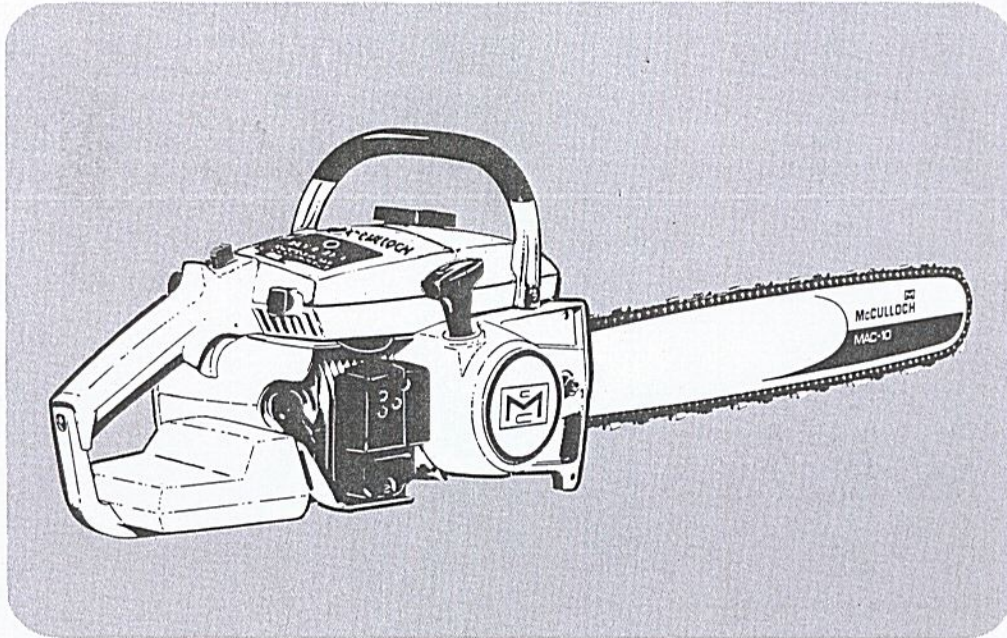

MAC 10-10E Chain Saw

MODEL 600012D, Serial Numbers Prefixed 10-

ILLUSTRATED PARTS LIST

September 1968

The policy of McCulloch Corporation is one of continual improvement in design, manufacturing and engineering advancement wherever possible to assure still finer two-cycle power tools. Hence, specifications, equipment, colors, design and manufacturer's suggested list prices are subject to change without notice and McCulloch Corporation reserves the right to make such changes without prior notification or obligation to backfit or supply backfit components for units previously shipped from the factory.