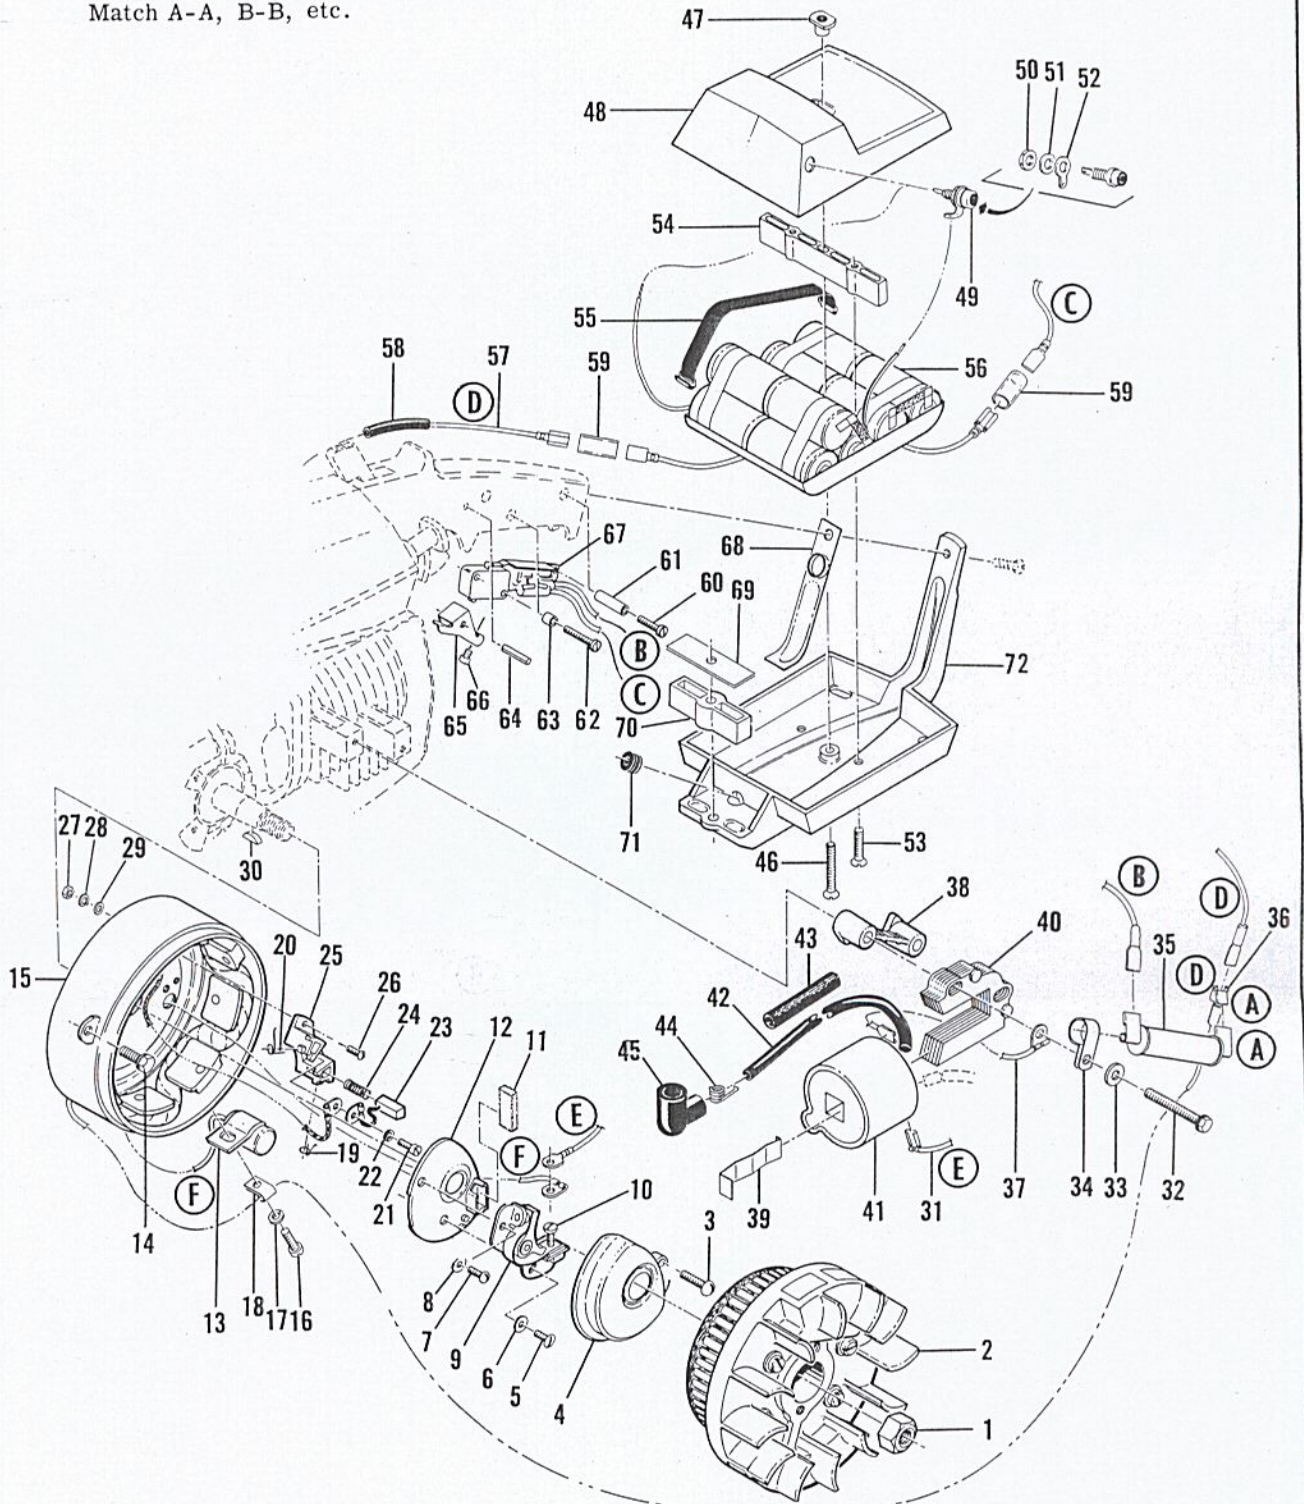

FIGURE 5. ELECTRICAL COMPONENTS

MAC10-10E

Wire continuity shown by letters.
Match A-A, B-B, etc.

Figure 5. Electrical Components

FIGURE 5. ELECTRICAL COMPONENTS

Item No.	Part Number	Description	Units Per Assy
1	110594	Nut - Hex 3/8-24	1
2	65995	Armature & Flywheel Assy	1
3	110560	Screw - Rd hd 8-32 x 5/8	1
4	65415	Top - Breaker box	1
5	110559	Screw - Tr hd 8-32 x 1/2	1
6	105976	Washer - #8	1
7	100690	Screw - Rd hd 8-32 x 1/2	1
8	100080	Washer - #8	1
9	66231	Breaker Assy	1
10	110489	. Screw - Pan hd 6-32 x 7/16	1
11	54184	Wiper	1
12	65414	Base - Breaker points	1
13	64624	Condenser	1
14	110446	Screw - Hex hd 10-24 x 3/4	2
15	65996	Housing Assy - Field coil	1
16	66005	. Screw - Fil hd 8-32 x 5/16	1
17	105464	. Lockwasher - #8	1
18	66004	. Clamp	1
19	66777	. Spring - Brush clip	1
20	66776	. Spring - Brush clip	1
21	65997	. Screw - Fil hd 5-40 x 1/4	2
22	65998	. Lockwasher - #5	2
23	65999	. Brush	2
24	66003	. Spring - Brush	2
25	66778	. Kit - Brush holder	1
26	66007	. . Screw	2
27	66009	. . Nut	2
28	66008	. . Lockwasher	2
29	66162	. . Washer	2
30	103879	Key - Woodruff	1
31	64609	Wire Assy - Primary	1
32	110450	Screw - Hex hd 10-24 x 1-5/8	2
33	100003	Washer - #10	2
34	65517	Clamp - Mounting	2
35	65518	Resistor	1
36	110478	Terminal - Wire	1
37	62819	Wire Assy - Ground	1

Item No.	Part Number	Description	Units Per Assy
38	64653	Spacer - Coil	1
39	51253	Retainer - Coil	1
40	68164	Lamination Assy	1
41	64619	Coil & Terminal Assy	1
42	67400	. Wire Assy - Spark plug	1
43	67127	. . Sleeve - Wire Assy	1
44	62932	. . Connector	1
45	62926	. . Boot - Spark plug	1
46	110480	Screw - Fl hd 8-32 x 1-3/8	1
47	65319	Insert - Cover	1
48	65470	Cover - Battery box	1
49	65567	Phono Jack	1
50	65876	. Nut	1
51	65875	. Washer	1
52	65877	. Terminal	1
53	100403	Screw - Fl hd 8-32 x 1	2
54	66234	Spacer - Battery	1
55	65501	Strap Assy - Battery	2
56	66161	Battery Assy	1
57	65541	Wire Assy - Battery to resistor	1
58	80975	Sleeve - Wire Assy	1
59	65306	Sleeve - Wire terminal	2
60	110462	Screw - Pan hd 4-40 x 11/16	1
61	64874	Spacer - Long	1
62	110463	Screw - Pan hd 4-40 x 13/16	2
63	64873	Spacer - Short	2
64	110451	Pin - Roll	1
65	64681	Actuator	1
66	110477	Screw - Actuator pan hd 6-32 x 3/16	1
67	68145	Switch - Regulator Assy	1
68	64727	Strip - Handle brace	1
69	65512	Insulator - Shroud	1
70	66206	Spacer - Handle	1
71	101230	Grommet - Handle brace	1
72	66671	Brace - Handle	1