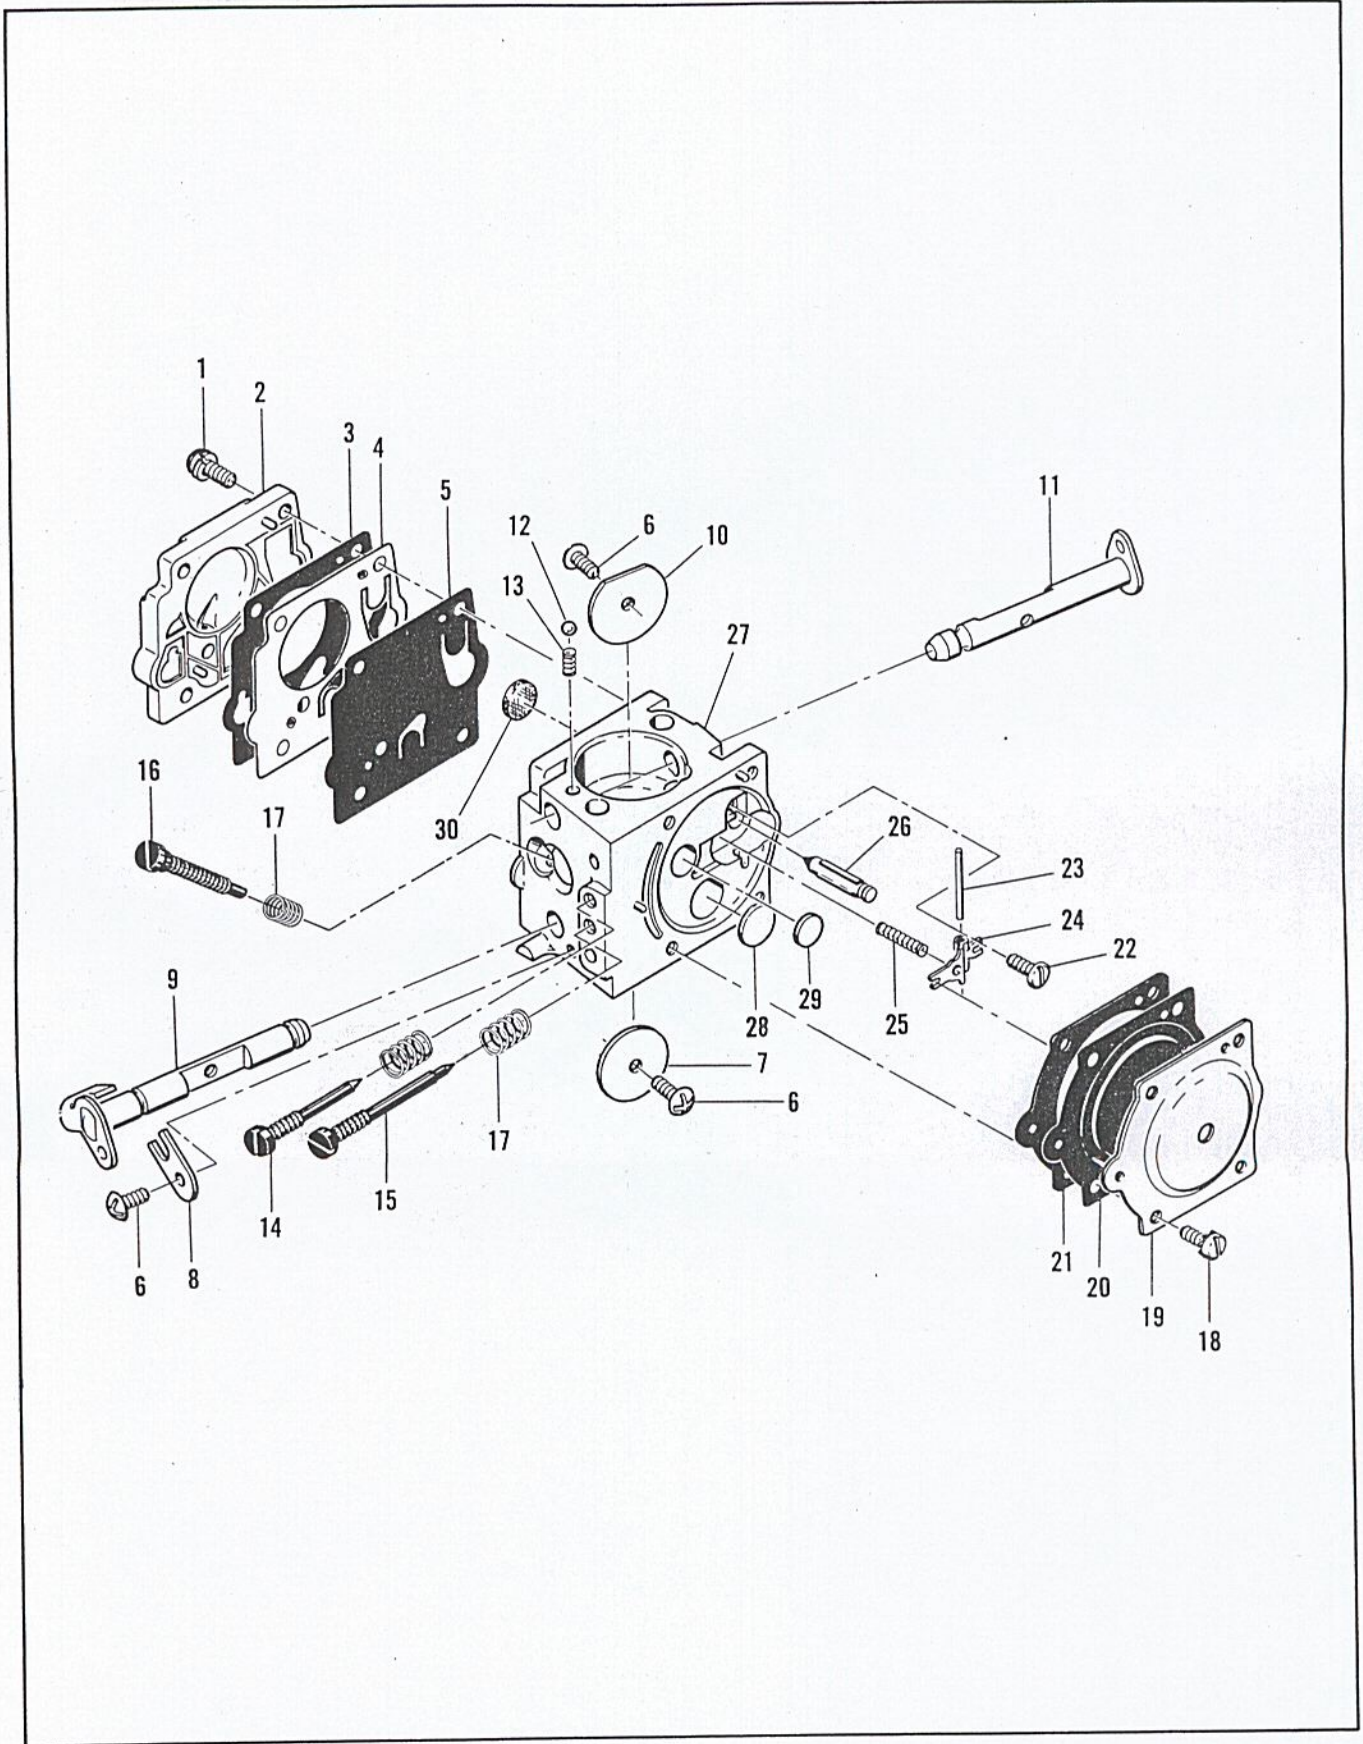

McCULLOCH

FIGURE 1. ENGINE EXPLODED VIEW — GENERAL

Item No.	Part Number	Description	Units Per Assy
1	110454	Nut - Hex 5/16-24	2
2	100440	Washer - 5/16	2
3		Clutch Guard & Starter Assy (See Figure 2)	1
4		Bar & Chain (See Figure 6)	1
5	102761	Screw - Hex hd 10-24 x 7/8	2
6	100352	Washer - #10	2
7	61678	Plug - Nut retainer	1
8	101326	Nut - Hex 10-24	2
9	102130	Screw - Hex 1/4-20 x 1-1/2	1
10	100153	Lockwasher - 1/4	1
11	63484	Clamp - Frame	1
12	66315	Frame & Grip Assy	1
13	110594	Nut - Hex 3/8-24	1
14	68835	Clutch Assy	1
15	64583	. Retainer	2
16	66384	. Spring - Clutch	2
17	67233	. Shoe - Clutch	2
18	68842	. Rotor Assy	1
19	68837	. . Spring - Pawl	2
20	67112	. . Rivet	2
21	68836	. . Pawl	2
22	65473	. . Washer - Special	2
23	65370	Kit - Sprocket & Drum Assy	1
24	65368	. Sprocket & Drum Assy	1
25	61692	. Shim	2
26	110330	Bearing	1
27	103879	Key - Woodruff	1
28	68861	Cover Assy - Air cleaner	1
29	65813	. Nut	1
30	66774	Filter - Air	1
31	64626	Screw - Special	3
32	105348	Screw - 10-24 x 1/2 (SEMS)	1
33	110264	Washer - #10	1
34	67297	Housing - Fan	1
35	68531	Cap Assy - Fuel	1
36	68533	. Plug	1
37	63041	. Valve	1
38	62316	. Guide	1
39	63040	. Spring	1
40	68532	. Body	1
41	68653	. Gasket	1
42	110334	Screw - Oval hd 12-24 x 1-3/4	1
43	69684	Cover - Fuel tank	1
44	69345	Gasket - Cover	1
45	64848	Hose Assy - Fuel	1
46	63932	. Filter - Fuel	1

Item No.	Part Number	Description	Units Per Assy
14	65734	Spring - Throttle return	1
15	67224	Trigger	1
16	110537	Screw - Trigger adjustment	1
17	105249	Screw - Rd hd 8-32 x 3/8	2
18	64721	Bracket - Lever Assy	1
19	69687	Spring - Valve	1
20	67220	Lever Assy - Compression release	1
21	110385	Screw - Pan hd 8-32 x 3/8	1
22	65873	Wire Assy - Stop switch	1
23	67210	Button - Control	1
24	68170	Rod - Throttle	1
25	67355	Rod - Choke	1