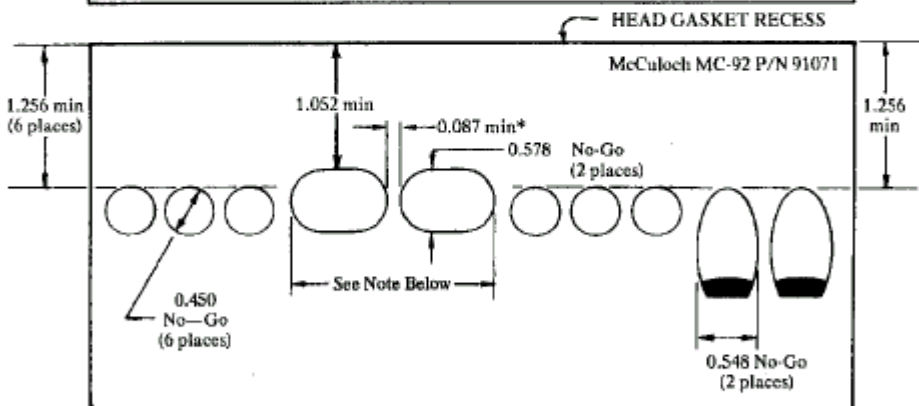

# McCulloch Kart Racing Engine Specs – 49/91/101 series (80/100/125cc)

HEAD GASKET RECESS

NOTE: Exhaust port tech—McCulloch 91-93 series

125cc McCulloch:

80cc, 100cc, 200cc McCulloch rod P/N 47903, P/N 90390

125cc McCulloch rod P/N 86415, P/N 90391

WRIST PIN: All McCullochs