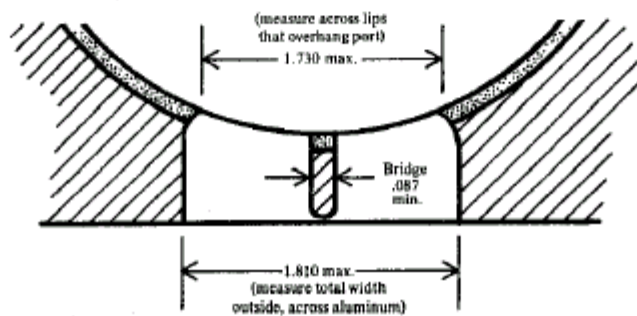

# McCulloch Kart Racing Engine Specs – 49/91/101 series (80/100/125cc)

HEAD GASKET RECESS

NOTE: Exhaust port tech—McCulloch 91-93 series

125cc McCulloch:

80cc, 100cc, 200cc McCulloch rod P/N 47903, P/N 90390

125cc McCulloch rod P/N 86415, P/N 90391

WRIST PIN: All McCullochs