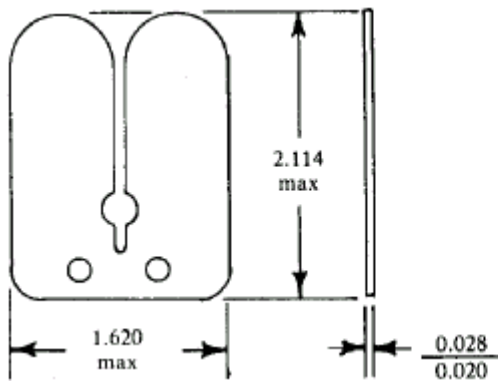

# McCulloch Kart Racing Engine Specs – 49/91/101 series (80/100/125cc)

HEAD GASKET RECESS

NOTE: Exhaust port tech—McCulloch 91-93 series

125cc McCulloch:

80cc, 100cc, 200cc McCulloch rod P/N 47903, P/N 90390

125cc McCulloch rod P/N 86415, P/N 90391

WRIST PIN: All McCullochs