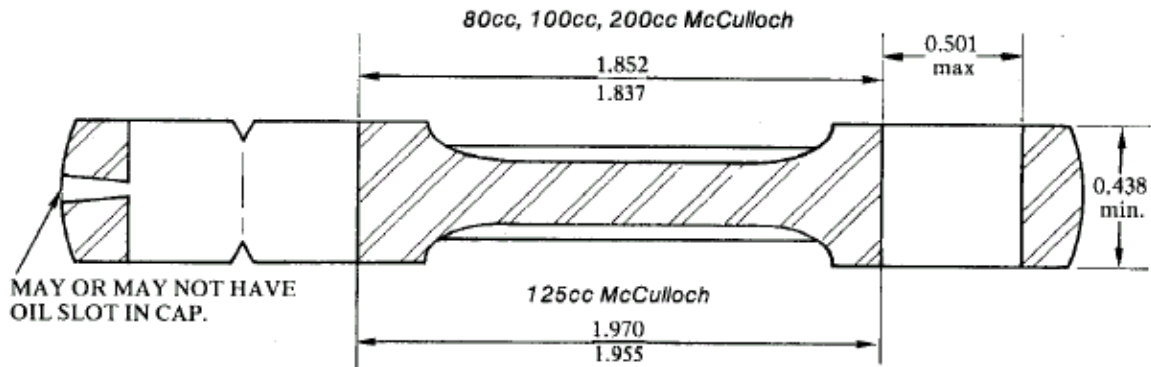

# McCulloch Kart Racing Engine Specs – 49/91/101 series (80/100/125cc)

HEAD GASKET RECESS

NOTE: Exhaust port tech—McCulloch 91-93 series

125cc McCulloch:

80cc, 100cc, 200cc McCulloch rod P/N 47903, P/N 90390

125cc McCulloch rod P/N 86415, P/N 90391

WRIST PIN: All McCullochs