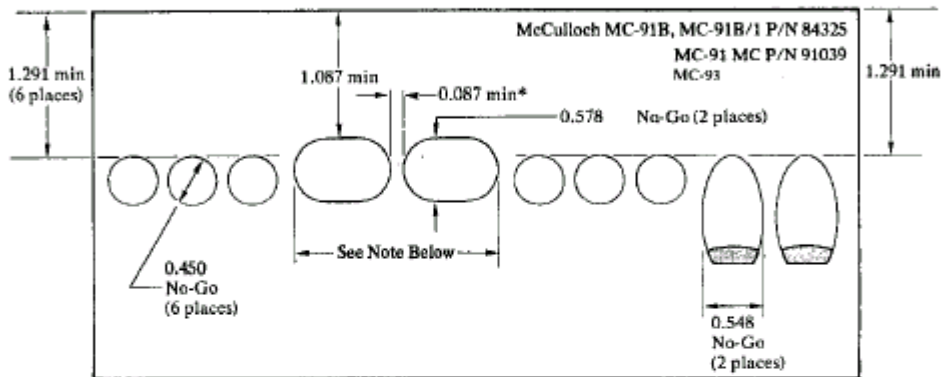

# McCulloch Kart Racing Engine Specs – 49/91/101 series (80/100/125cc)

HEAD GASKET RECESS

NOTE: Exhaust port tech—McCulloch 91-93 series

125cc McCulloch:

80cc, 100cc, 200cc McCulloch rod P/N 47903, P/N 90390

125cc McCulloch rod P/N 86415, P/N 90391

WRIST PIN: All McCullochs