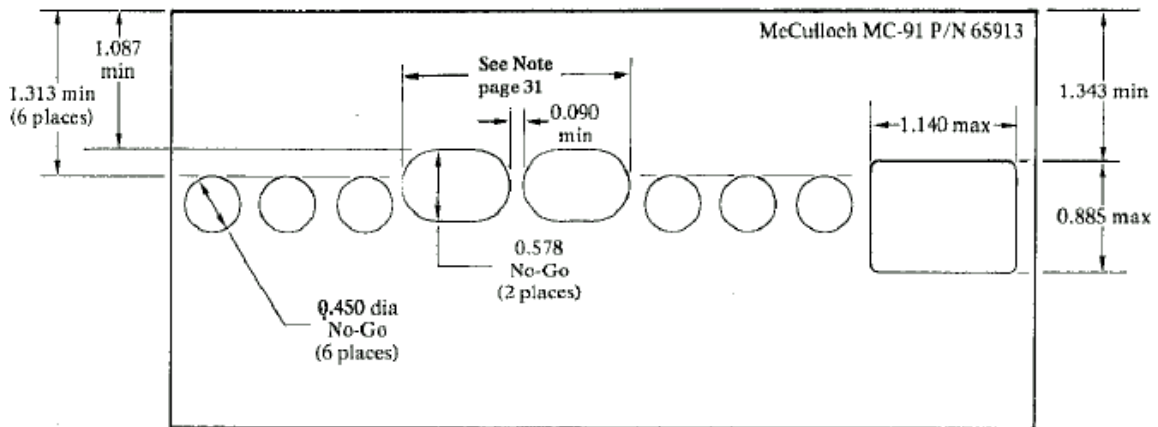

# McCulloch Kart Racing Engine Specs – 49/91/101 series (80/100/125cc)

HEAD GASKET RECESS

NOTE: Exhaust port tech—McCulloch 91-93 series

125cc McCulloch:

80cc, 100cc, 200cc McCulloch rod P/N 47903, P/N 90390

125cc McCulloch rod P/N 86415, P/N 90391

WRIST PIN: All McCullochs