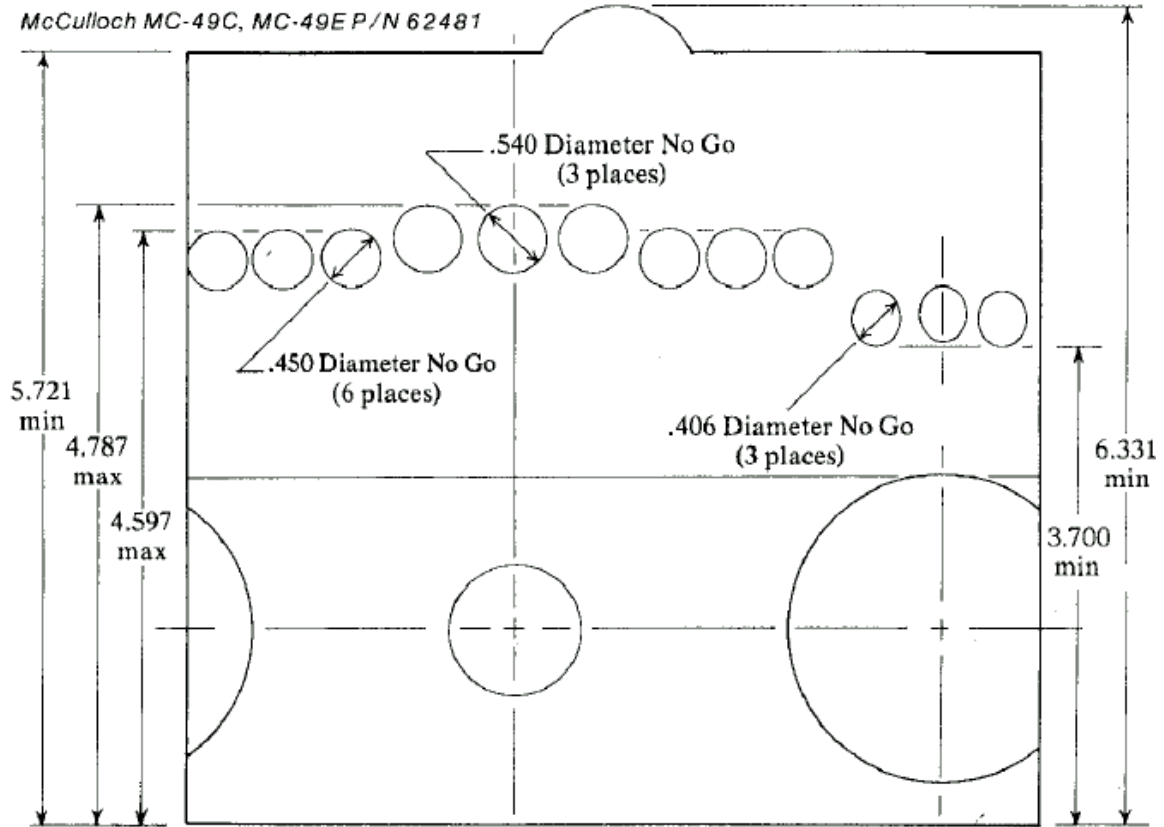

# McCulloch Kart Racing Engine Specs – 49/91/101 series (80/100/125cc)

HEAD GASKET RECESS

NOTE: Exhaust port tech—McCulloch 91-93 series

125cc McCulloch:

80cc, 100cc, 200cc McCulloch rod P/N 47903, P/N 90390

125cc McCulloch rod P/N 86415, P/N 90391

WRIST PIN: All McCullochs