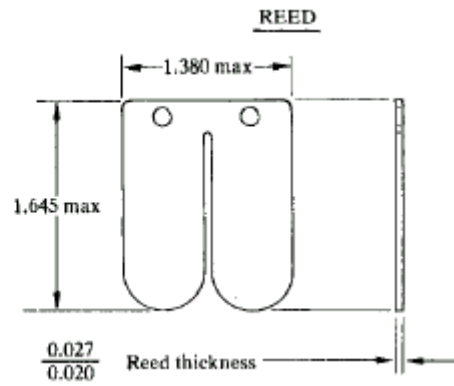

# McCulloch Kart Racing Engine Specs – 49/91/101 series (80/100/125cc)

HEAD GASKET RECESS

NOTE: Exhaust port tech—McCulloch 91-93 series

125cc McCulloch:

80cc, 100cc, 200cc McCulloch rod P/N 47903, P/N 90390

125cc McCulloch rod P/N 86415, P/N 90391

WRIST PIN: All McCullochs