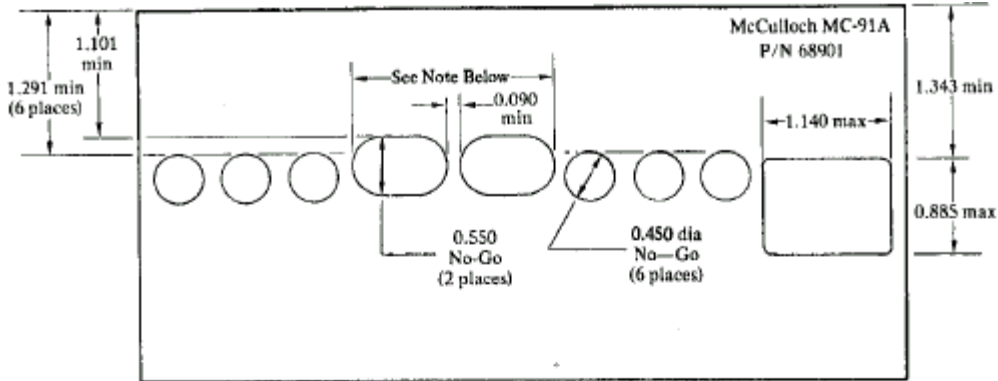

# McCulloch Kart Racing Engine Specs – 49/91/101 series (80/100/125cc)

HEAD GASKET RECESS

NOTE: Exhaust port tech—McCulloch 91-93 series

125cc McCulloch:

80cc, 100cc, 200cc McCulloch rod P/N 47903, P/N 90390

125cc McCulloch rod P/N 86415, P/N 90391

WRIST PIN: All McCullochs