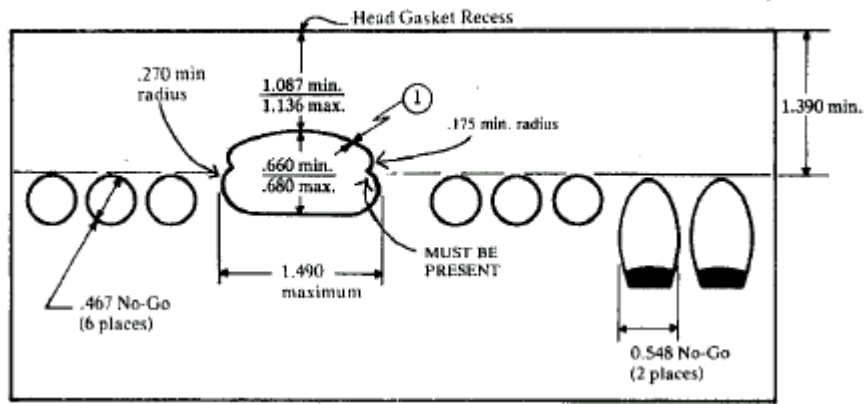

# McCulloch Kart Racing Engine Specs – 49/91/101 series (80/100/125cc)

HEAD GASKET RECESS

NOTE: Exhaust port tech—McCulloch 91-93 series

125cc McCulloch:

80cc, 100cc, 200cc McCulloch rod P/N 47903, P/N 90390

125cc McCulloch rod P/N 86415, P/N 90391

WRIST PIN: All McCullochs