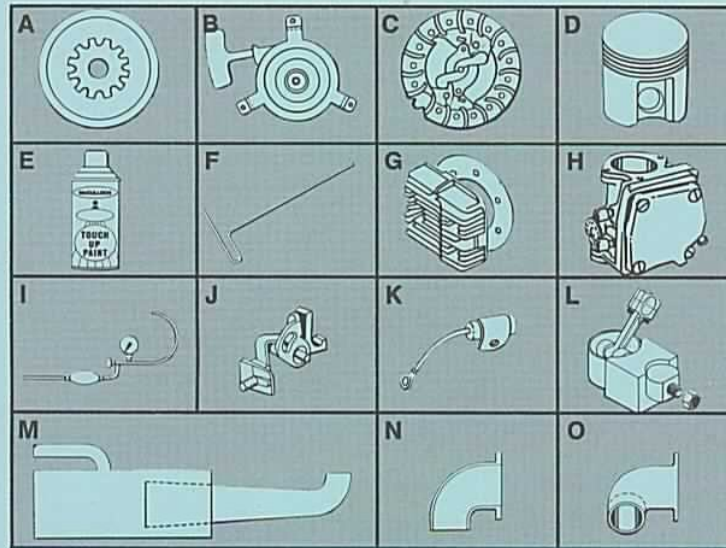

	DESCRIPTION	PART NUMBER	SUGGESTED LIST PRICE
	Bolt Connecting Rod — MC 7, MC 8, MC 9, MC 90, MC 91, MC 91A, MC 91B — SAE Grade 9 Rolled & Rerolled 210,000 P.S.I.	60210A	\$.30
	Bolt Connecting Rod — MC 20, MC 75, MC 100, MC 101, MC 101A, SAE Grade 9, Rolled & Rerolled 210,000 P.S.I.	47819A	.60
J	Breaker Point Assembly — MC 20, MC 30, MC 40, MC 45, MC 70, MC 75, MC 100, MC 101, MC 101A	57765B	2.05
J	Breaker Point Assembly — MC 91, MC 91A, MC 91B	50076A	2.05
H	Carburetor Assembly, all engines prior to 1967	68723	26.15
H	Carburetor Assembly — MC 91, MC 91A, MC 101	68886	28.90
	Carburetor Assembly — MC 91B, MC 101A	84446	28.90
	Carburetor Reed Block & Valve — MC 91, MC 91A, MC 91B, MC 101, MC 101A	68091	6.90
	Carburetor Reed Valves — MC 91, MC 91A, MC 91B, MC 101, MC101A	68074	.65
	Carburetor Diaphragm — MC 91, MC 91A, MC 91B, MC 101, MC 101A	66092	1.75
	Carburetor Body Assembly — MC 91, MC 91A, MC 101	68907	17.30
	Carburetor Body Assembly — MC 91B, MC 101A	84947	15.75
	Carburetor Adapter Assembly — MC 91, MC 91A, MC 91B, MC 101, MC 101A	68889	6.70
	Carburetor Booklet — Pressure Pulse — MC 91, MC 91A, MC 101	ST-136	.50
	CARBURETOR NEEDLE & BODY VALVE, FUEL		
	Set, Needle & Body Valve (All Models) except MC 91B, MC 101A	60163A	1.65
	Valve, Needle	63038	1.10
	Body, Needle Valve	58969	.75
	Washer-Valve	55689	.15
	Kit, High Capacity Needle and Valve, Pressure Pulse Carburetor — MC 91, MC 91A, MC 101	66409	3.20
	Valve, Needle — Pressure Pulse Carburetor — MC 91, MC 91A, MC 101	66408	1.05
	Body, Needle Valve — Pressure Pulse Carburetor — MC 91, MC 91A, MC 101	66407	2.10
	Valve, Needle — Pressure Pulse Carburetor MC 91B, MC 101A	83753	.80
K	Condenser, All Kart Engines	50074	1.45
A	Clutch Drum & Sprocket Kit, 12 tooth	13637A	19.00
A	Clutch Drum & Sprocket Kit, 11 tooth	13638A	19.00
A	Clutch Drum & Sprocket Kit, 10 tooth	13639A	19.00
C	FLYWHEELS		
C	Standard	68279	13.15
C	5° Advanced	68280	13.15
	Puller, Flywheel	51787B	1.90