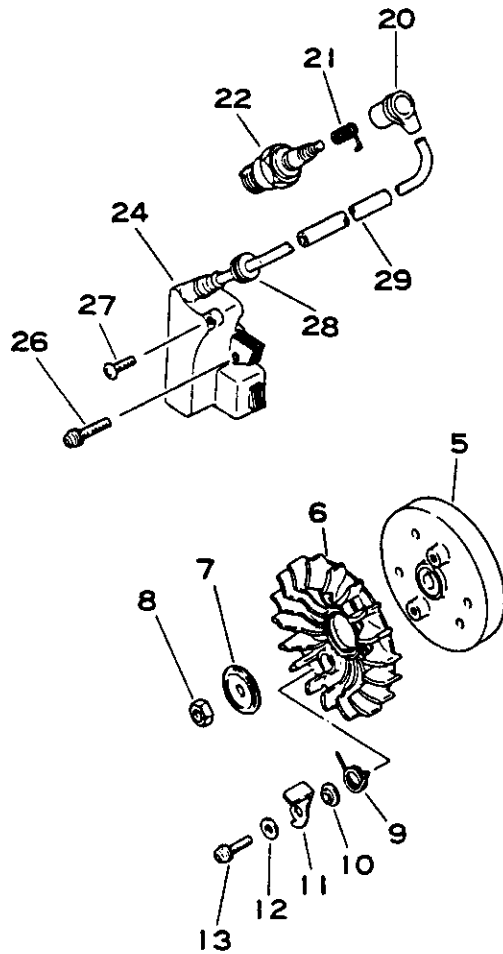

Key No.	Part Number	Q'ty	Description	Key No.	Part Number	Q'ty	Description
5-	5	1	Flywheel	5-	21	1	Coil, spark plug cap
	6	1	Fan, cooling		22	1	Plug, spark
	7	1	Washer		24	1	Coil, ignition
	8	1	Nut 8		26	4	Screw 4 x 20
	9	2	Spring, return		27	1	Screw 4x8
	10	2	Spacer, ratchet		28	2	Bushing
	11	2	Pawl, starter		29	1	Tube
	12	2	Washer 5				
	13	2	Screw 5 x 14				
	20	1	Cap. spark plug