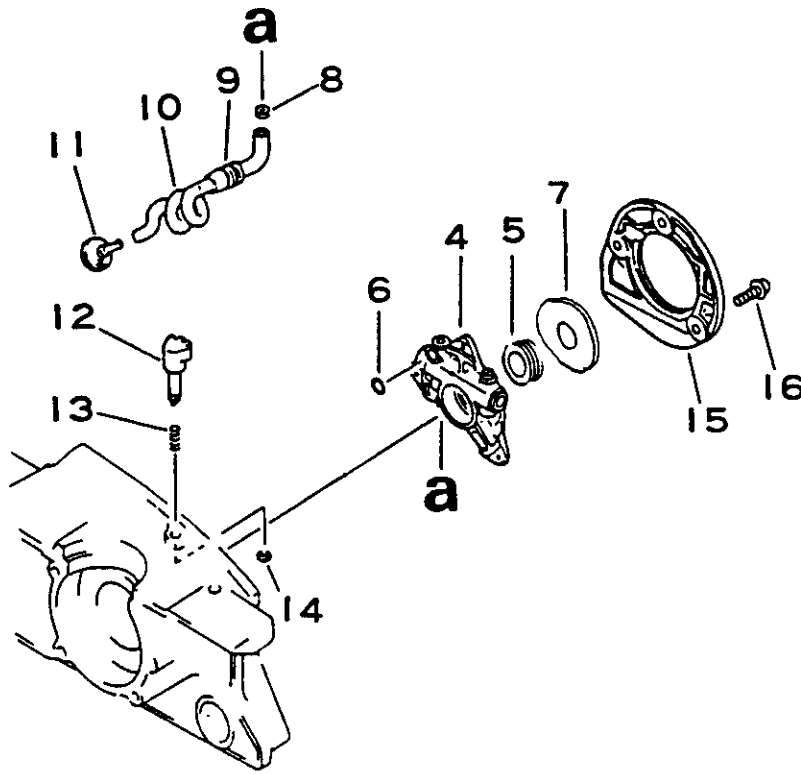

Key No.	Part Number	Q'ty	Description	Key No.	Part Number	Q'ty	Description
6- 4	437 002-3753 0	1	Auto-oiler assembly	6- 14	900 700-0000 3	1	E-ring 3
5	437 063-1993 0	1	Worm	15	437 605-3763 0	1	Cover, oil pump
6	900 720-0000 3	1	O-ring 3	16	900 238-0401 4	3	Screw 4 x 14
7	437 066-3263 0	1	Cover				
8	132 013-2663 0	1	Clip				
9	132 115-1233 0	1	Grommet				
10	437 210-1993 0	1	Pipe, oil				
11	436 205-1473 0	1	Strainer, oil				
12	437 039-3763 0	1	Knob				
13	437 015-1983 0	1	Spring