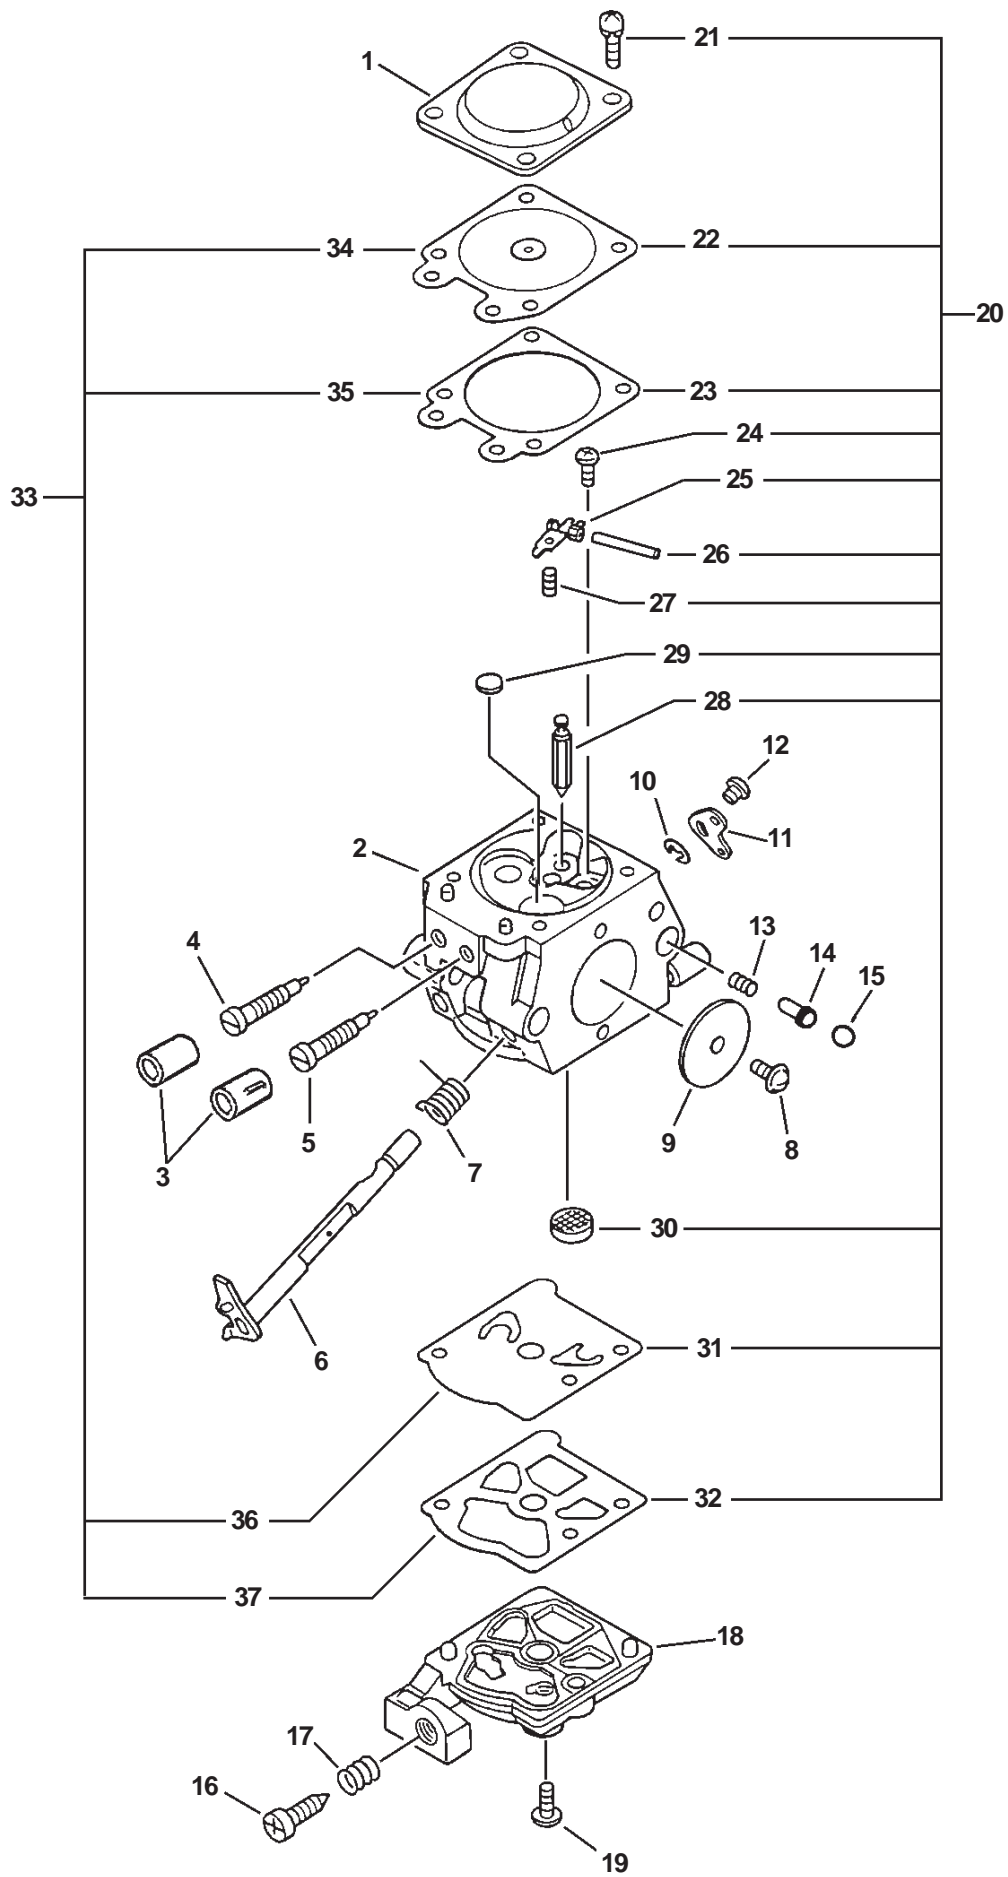

ITEM	PART NUMBER	QTY	DESCRIPTION	REMARKS
	A021000230	1	CARBURETOR--WT-589	
1	12314203930	1	COVER, METERING DIAPHRAGM	
2	-----	1	BODY, CARBURETOR	NOT AVAILABLE SEPARATELY
3	P003000010	2	CAP, MIXTURE LIMITER	
4	12312043131	1	NEEDLE - HIGH SPEED	
5	12311839231	1	NEEDLE - LOW SPEED	
6	12311739530	1	SHAFT, THROTTLE	
7	12311347530	1	SPRING, THROTTLE RETURN	
8	12311438830	1	SCREW, THROTTLE VALVE	
9	12311605230	1	VALVE, THROTTLE	
10	12312715030	1	CLIP, THROTTLE SHAFT	
11	12315039230	1	LEVER, THROTTLE	
12	12311403930	1	SCREW, THROTTLE LEVER	
13	12318609660	1	SPRING, START VALVE	
14	12318509660	1	PISTON ASY	
15	12313609660	1	BALL	
16	12313419730	1	SCREW, IDLE ADJUST	
17	12313311130	1	SPRING, IDLE ADJUST	
18	12312409320	1	COVER, FUEL PUMP	
19	12311003930	1	SCREW, PUMP COVER	
20	12310037330	1	REPAIR KIT	INCLUDES ITEMS 21-32
21	12313002960	4	SCREW, METERING DIAPHRAGM COVER	
22	-----	1	DIAPHRAGM, METERING	
23	-----	1	GASKET, METERING DIAPHRAGM	
24	-----	1	SCREW, METERING LEVER PIN	
25	-----	1	LEVER, METERING	
26	-----	1	PIN, METERING LEVER	
27	-----	1	SPRING, METERING LEVER	
28	-----	1	VALVE, INLET NEEDLE	
29	-----	1	PLUG, WELCH	
30	-----	1	SCREEN, INLET	
31	-----	1	DIAPHRAGM, FUEL PUMP	
32	-----	1	GASKET, FUEL PUMP	
33	12310105960	1	DIAPHRAGM/GASKET KIT	INCLUDES ITEMS 34-37
34	-----	1	DIAPHRAGM, METERING	
35	-----	1	GASKET, METERING DIAPHRAGM	
36	-----	1	DIAPHRAGM, FUEL PUMP	
37	-----	1	GASKET, FUEL PUMP