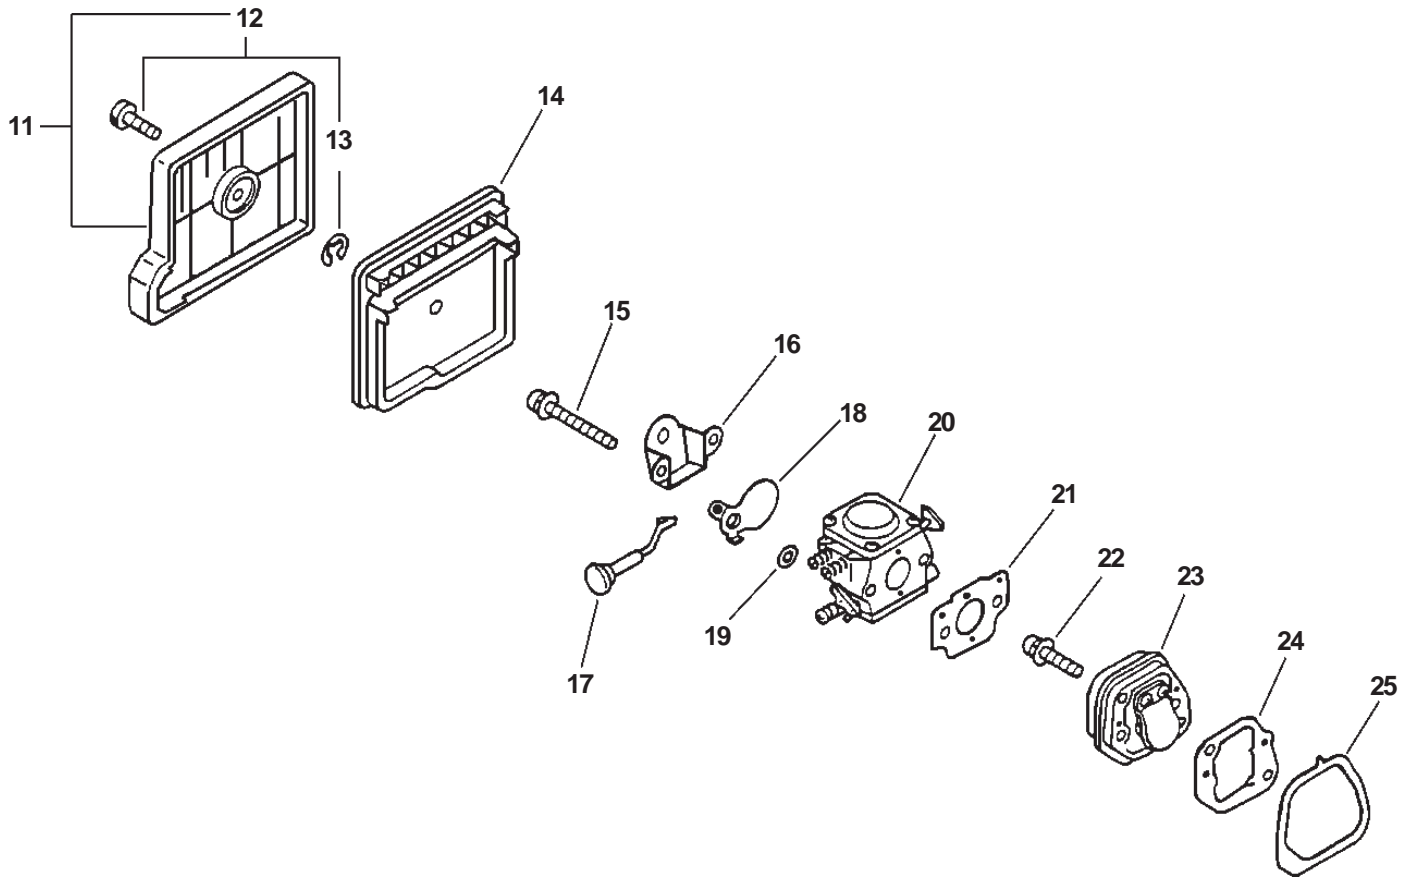

ITEM	PART NUMBER	QTY	DESCRIPTION	REMARKS
1	14551013931	1	GASKET, EXHAUST	
2	14585813931	1	MUFFLER	
3	90025004008	1	SCREW 4X8	
4	14585913930	1	SILENCER	
5	14586135530	1	LID, MUFFLER	
6	14564213930	1	PLATE, EYE	
7	10102313930	2	FLANGE BOLT	
8	14586213931	1	SCREEN, MUFFLER	
9	14587635530	1	GUIDE, EXHAUST	
10	90025004008	3	SCREW 4X8	
11	13030239134	1	CLEANER LID ASY	INCLUDES ITEMS 12-13
12	13040613932	1	BOLT ASY	INCLUDES ITEMS 13
13	90070000004	1	E-RING 4	
14	13031039131	1	FILTER, AIR	
15	90023805045	2	SCREW 5X45	
16	12901139130	1	PLATE, PREVENT	
17	17851039230	1	ROD, CHOKE	
18	17851539130	1	SHUTTER, CHOKE	
19	17851603930	2	WASHER	
20	A021000230	1	CARBURETOR -- WT-589	
21	V103000021	1	GASKET, INTAKE	
22	90025005018	2	SCREW 5X18	
23	P021004590	1	INSULATOR KIT	
24	V103000120	1	GASKET, INTAKE	
25	13001239130	1	SEAL