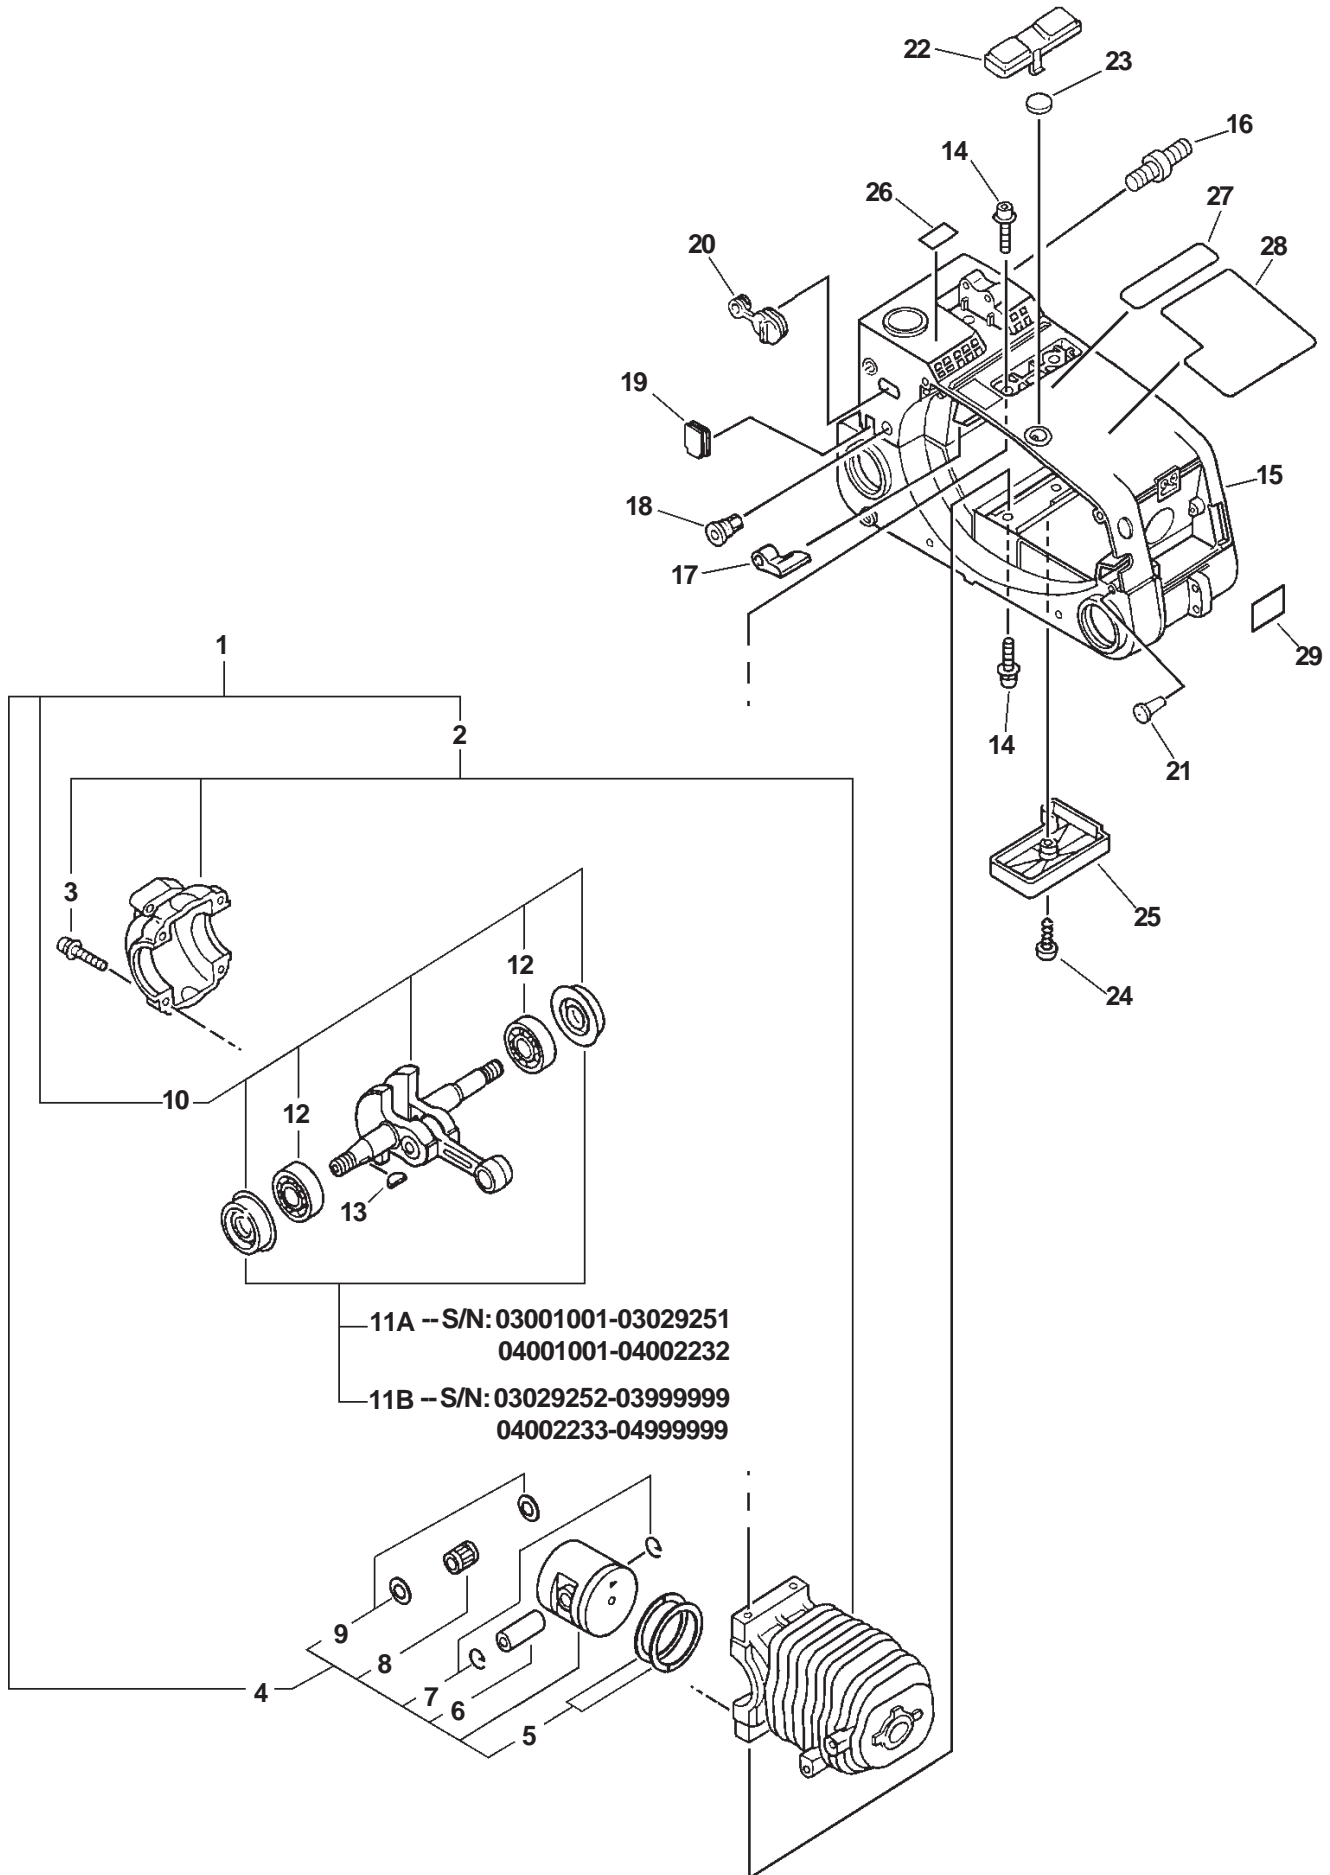

ITEM	PART NUMBER	QTY	DESCRIPTION	REMARKS
<u>OPTIONAL ENGINE REPOWER</u>				
1	SB1069	1	SHORT BLOCK	INCLUDES ITEMS 2-12 ■
2	-----	1	CRANKCASE SET	INCLUDES ITEM 3
3	90023805025	4	SCREW 5X25	
4	P021002270	1	PISTON KIT	INCLUDES ITEMS 5-9
5	10001113330	2	RING, PISTON	
6	10001315330	1	PIN, PISTON	
7	10001504630	2	CIRCLIP, PISTON PIN	
8	17501203930	1	BEARING, NEEDLE	
9	10001411520	2	SPACER, PISTON PIN	
10	-----	1	CRANKSHAFT ASY	INCLUDES ITEMS 11-12
11A	10021338330	2	OIL SEAL -- S/N: 03001001-03029251 & 04001001-04002232	
11B	V505000010	2	OIL SEAL -- S/N: 03029252-03999999 & 04002233-04999999	■
12	9403536201	2	BEARING, BALL 6201	
13	10014239130	1	WOODRUFF KEY	
14	90010605016	4	BOLT 5X16	
15	A190000021	1	COVER, ENGINE	
16	43301103931	2	STUD, GUIDE BAR	
17	13033639530	1	PLUG	
18	12902339130	1	GROMMET, IDLE	
19	10403439130	1	PLUG	
20	17881039630	1	GROMMET, CHOKE	
21	43611413930	1	VALVE, CHECK	
22	10402939230	1	COVER- TOP	
23	16391139130	1	PLUG	
24	90025604016	1	SCREW 4X16	
25	10404439230	1	COVER- BOTTOM	
26	89016739230	1	LABEL, PURGE PUMP	
27	89022839131	1	LABEL, CAUTION - SPANISH	
28	X524000800	1	LABEL, MODEL/CAUTION	
29	89016006361	1	LABEL, HOT	