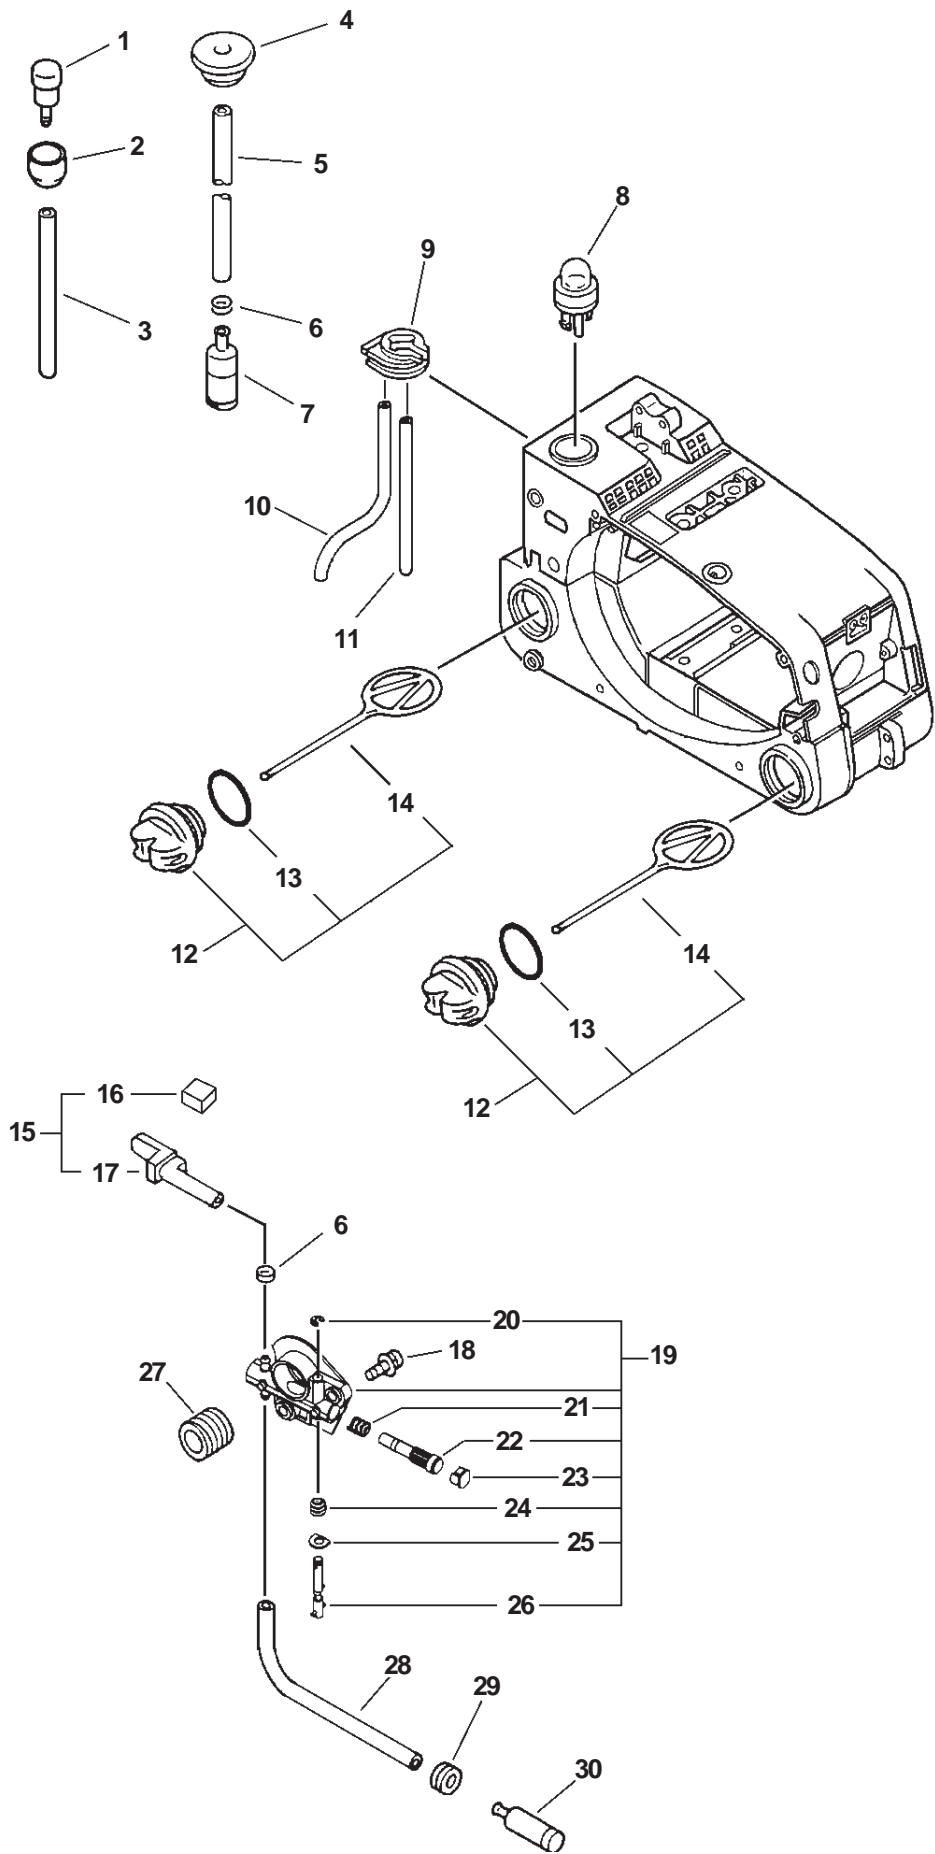

ITEM	PART NUMBER	QTY	DESCRIPTION	REMARKS
1	13130056430	1	VALVE, CHECK	
2	13132839130	1	COVER, VENT	
3	13201004920	1	PIPE, VENT 3X5X150mm	BULK OPTION: 90014
4	13211539130	1	GROMMET, FUEL	
5	13201239130	1	PIPE, 3X6X160mm	BULK OPTION: 90015
6	13201326630	2	CLIP	
7	13120514930	1	STRAINER, FUEL	
8	12318139130	1	PUMP, PRIMER	
9	13275839130	1	BRACKET, PUMP	
10	13271639130	1	PIPE, 2X4X42mm	BULK OPTION: 90018
11	13131239130	1	PIPE, 3X5X70mm	BULK OPTION: 90014
12	43600139231	2	CAP ASSY, TANK	INCLUDES ITEMS 13-14
13	90072100025	2	O-RING 25	
14	13105119830	2	LINK	
15	43720139131	1	OIL PIPE KIT	INCLUDES ITEMS 16-17
16	43724439130	1	PAD, FOAM	
17	43721139133	1	PIPE	
18	90023505012	2	SCREW 5X12	
19	43700239130	1	AUTO-OILER ASY	INCLUDES ITEMS 20-26
20	12312715030	1	RING	
21	43701938330	1	SPRING	
22	43702437330	1	PLUNGER	
23	43706237330	1	CAP, OIL PUMP	
24	43701537330	1	SPRING	
25	43702937330	1	WASHER	
26	43701639130	1	NEEDLE, ADJUST	
27	43706338330	1	GEAR, WORM	
28	V471000110	1	PIPE, OIL - 3X6X115	BULK OPTION: 90015
29	V137000010	1	GROMMET, FUEL	
30	43620502832	1	STRAINER, OIL