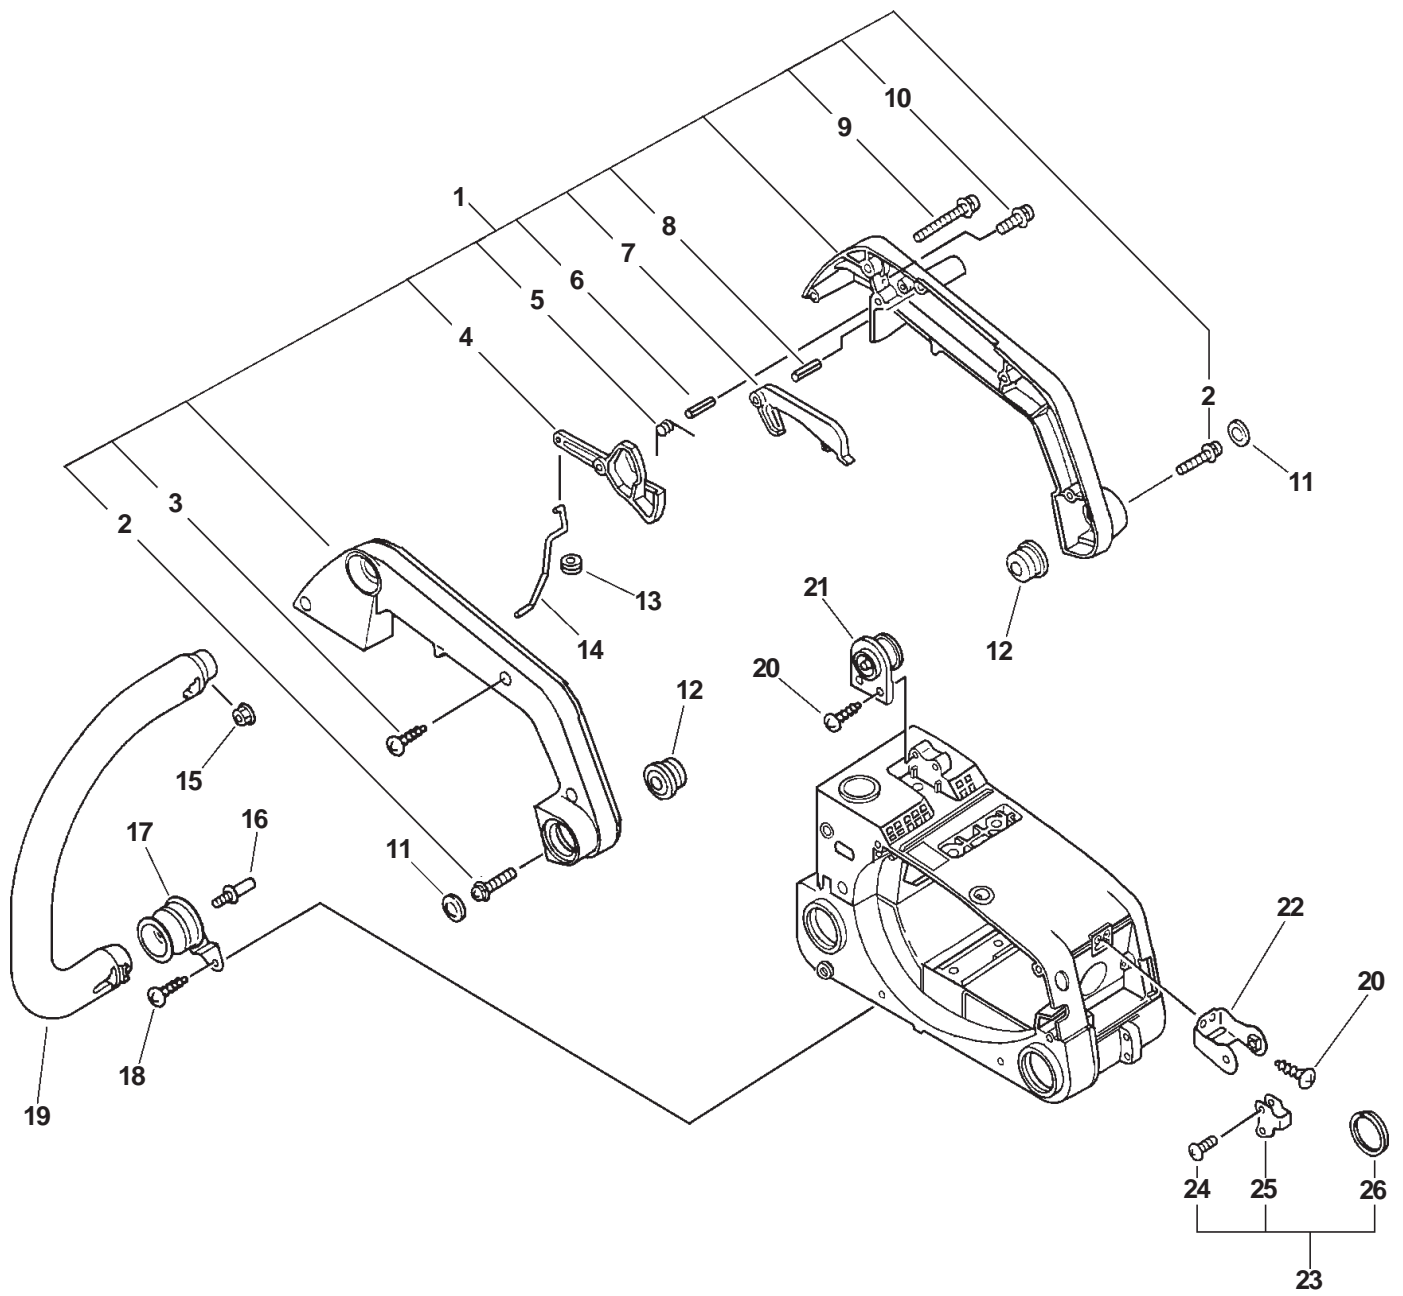

ITEM	PART NUMBER	QTY	DESCRIPTION	REMARKS
1	35110039131	1	REAR HANDLE SET	INCLUDES ITEMS 2-10
2	90023804010	2	SCREW 4X10	
3	90025604016	3	SCREW 4X16	
4	17801039131	1	TRIGGER, THROTTLE	
5	17804339131	1	SPRING, THROTTLE RETURN	
6	90034540025	1	PIN, SPRING 4X25	
7	17809039130	1	LOCKOUT, THROTTLE	
8	90034540020	1	PIN, SPRING 4X20	
9	90023805035	1	SCREW 5X35	
10	90023805014	1	SCREW 5X14	
11	10091815130	2	CAP, CUSHION	
12	10092139130	2	CUSHION	
13	17821039130	1	GROMMET, THROTTLE	
14	17801139131	1	ROD, THROTTLE	
15	90051600005	1	FLANGE NUT 5	
16	10091533930	1	SCREW	
17	10091035630	1	CUSHION	
18	90025604016	4	SCREW 4X16	
19	35161039130	1	HANDLE, FRONT	
20	90025304014	4	SCREW 4X14	
21	10090739131	1	CUSHION	
22	35112339131	1	SUPPORTER	
23	P021000280	1	HARNESS RING KIT	INCLUDES ITEMS 24-26
24	90023804016	2	SCREW 4X16	
25	30031439130	1	FIXTURE, HARNESS	
26	30101652730	1	RING, HARNESS