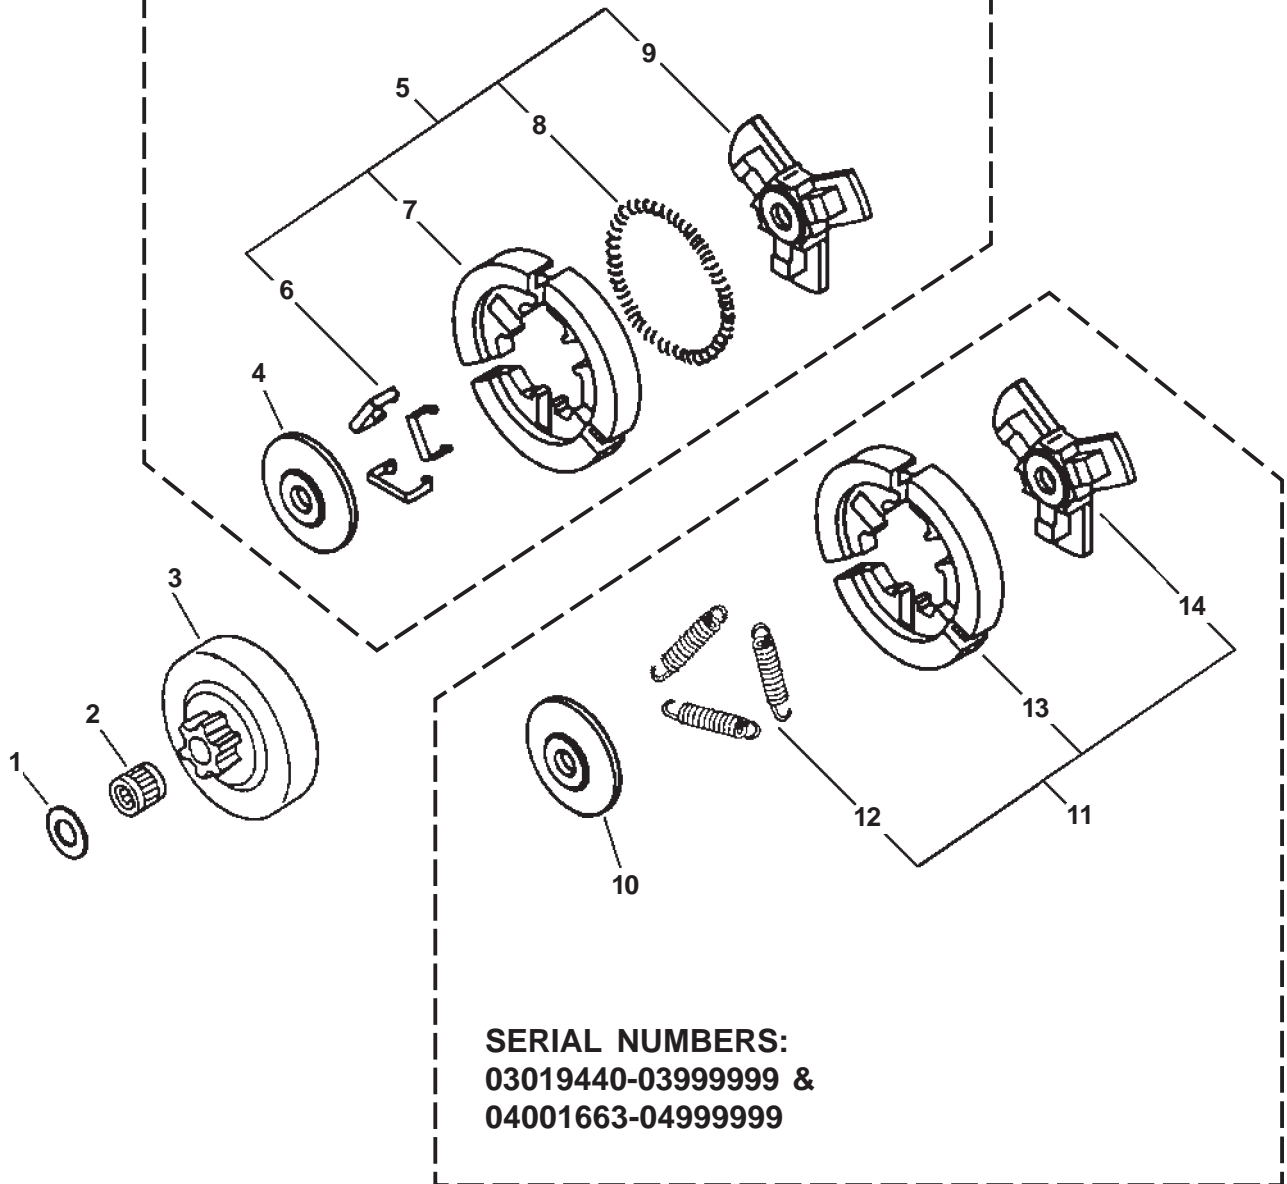

SERIAL NUMBERS:
03001001-03019439 &
04001001-04001662

SERIAL NUMBERS:
03019440-03999999 &
04001663-04999999

ITEM	PART NUMBER	QTY	DESCRIPTION	REMARKS
1	17501439130	1	WASHER, CLUTCH	
2	17501235630	1	BEARING, NEEDLE	
3	17500539132	1	DRUM, CLUTCH	
<u>SERIAL NUMBERS: 03001001-03019439 & 04001001-04001662</u>				
4	17501939430	1	PLATE, CLUTCH	
5	A056000010	1	CLUTCH ASY	INCLUDES ITEM 6-9
6	17502259530	3	CLIP, SPRING	
7	P021000270	1	CLUTCH SHOE SET	
8	17501839430	1	SPRING, CLUTCH	
9	A552000000	1	HUB, CLUTCH	
<u>SERIAL NUMBERS: 03019440-039999999 & 04001663-049999999</u>				
10	A551000010	1	PLATE, CLUTCH	
11	A056000070	1	CLUTCH ASY	INCLUDES ITEM 12-14
12	V451000470	3	SPRING, CLUTCH	
13	P021005810	1	CLUTCH SHOE SET	
14	A552000020	1	HUB, CLUTCH