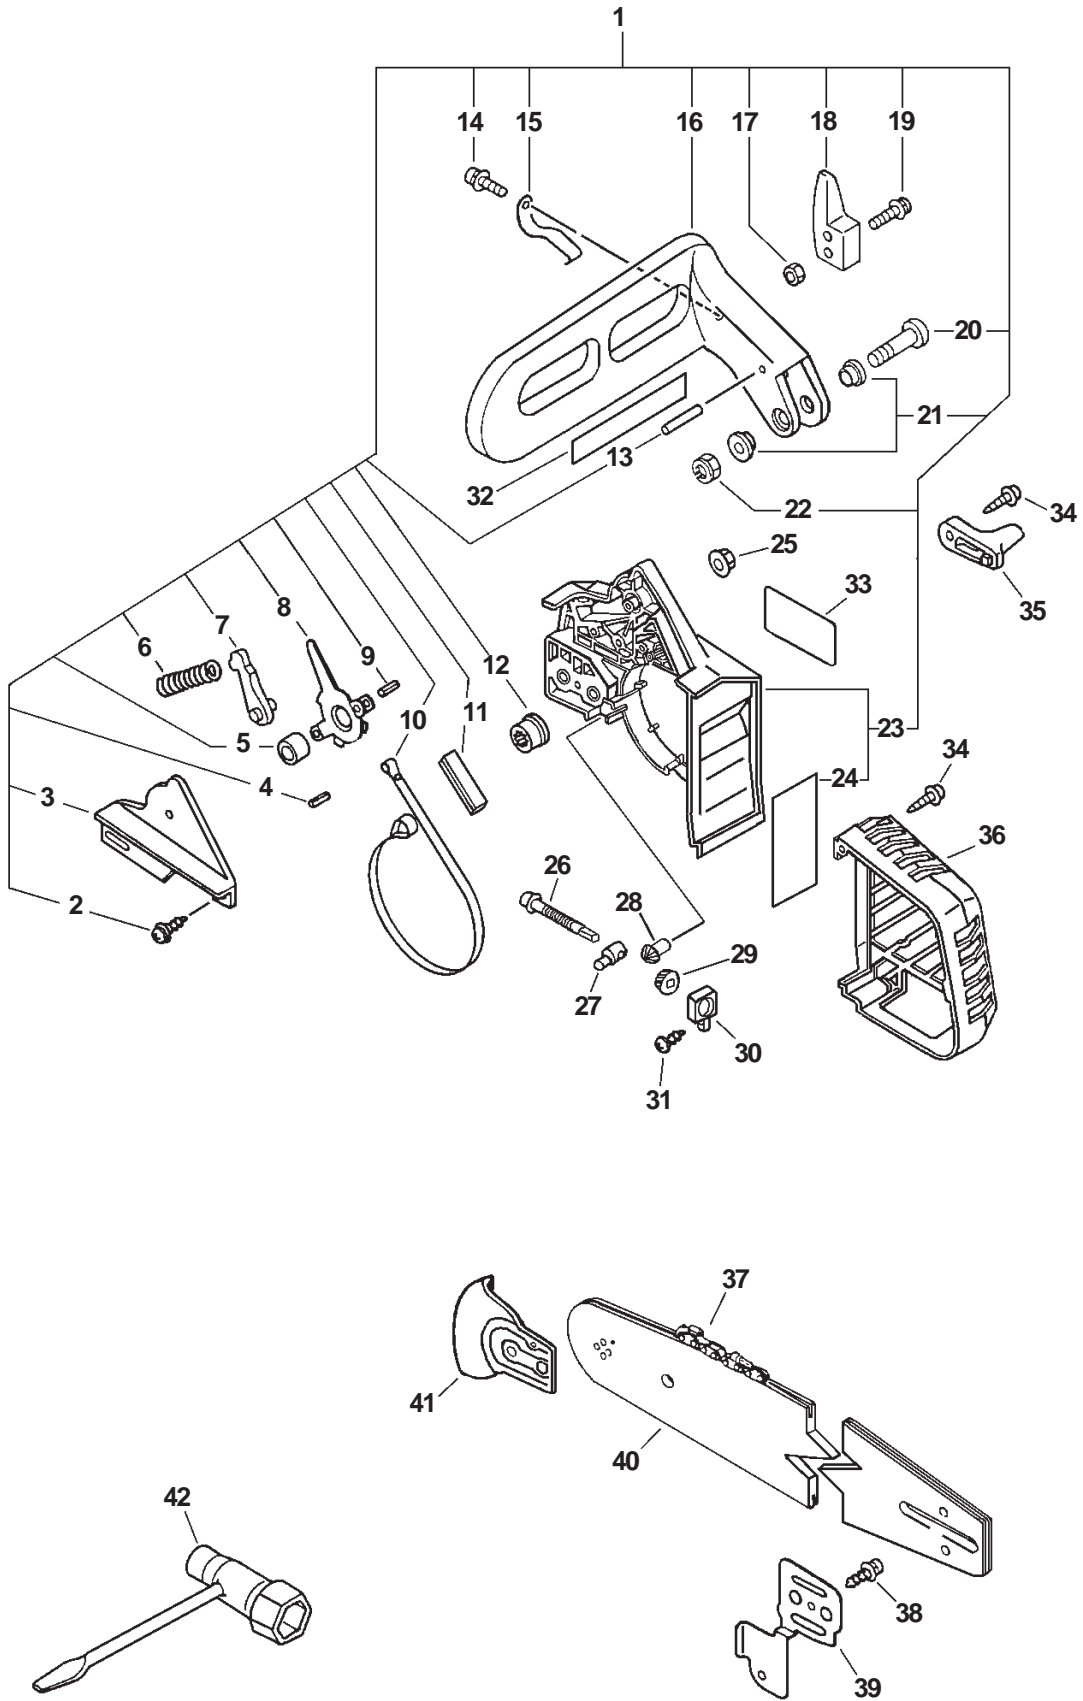

ITEM	PART NUMBER	QTY	DESCRIPTION	REMARKS
1	14551013931	1	GASKET, EXHAUST	
2	14585813931	1	MUFFLER	
3	90025004008	1	SCREW 4X8	
4	14585913930	1	SILENCER	
5	14586135530	1	LID, MUFFLER	
6	14564213930	1	PLATE, EYE	
7	10102313930	2	FLANGE BOLT	
8	14586213931	1	SCREEN, MUFFLER	
9	14587635530	1	GUIDE, EXHAUST	
10	90025004008	3	SCREW 4X8	
11	13030239134	1	CLEANER LID ASY	INCLUDES ITEMS 12-13
12	13040613932	1	BOLT ASY	INCLUDES ITEMS 13
13	90070000004	1	E-RING 4	
14	13031039131	1	FILTER, AIR	
15	90023805045	2	SCREW 5X45	
16	12901139130	1	PLATE, PREVENT	
17	17851039230	1	ROD, CHOKE	
18	17851539130	1	SHUTTER, CHOKE	
19	17851603930	2	WASHER	
20	A021000230	1	CARBURETOR -- WT-589	
21	V103000021	1	GASKET, INTAKE	
22	90025005018	2	SCREW 5X18	
23	P021004590	1	INSULATOR KIT	
24	V103000120	1	GASKET, INTAKE	
25	13001239130	1	SEAL	

ITEM	PART NUMBER	QTY	DESCRIPTION	REMARKS
1	35110039131	1	REAR HANDLE SET	INCLUDES ITEMS 2-10
2	90023804010	2	SCREW 4X10	
3	90025604016	3	SCREW 4X16	
4	17801039131	1	TRIGGER, THROTTLE	
5	17804339131	1	SPRING, THROTTLE RETURN	
6	90034540025	1	PIN, SPRING 4X25	
7	17809039130	1	LOCKOUT, THROTTLE	
8	90034540020	1	PIN, SPRING 4X20	
9	90023805035	1	SCREW 5X35	
10	90023805014	1	SCREW 5X14	
11	10091815130	2	CAP, CUSHION	
12	10092139130	2	CUSHION	
13	17821039130	1	GROMMET, THROTTLE	
14	17801139131	1	ROD, THROTTLE	
15	90051600005	1	FLANGE NUT 5	
16	10091533930	1	SCREW	
17	10091035630	1	CUSHION	
18	90025604016	4	SCREW 4X16	
19	35161039130	1	HANDLE, FRONT	
20	90025304014	4	SCREW 4X14	
21	10090739131	1	CUSHION	
22	35112339131	1	SUPPORTER	
23	P021000280	1	HARNESS RING KIT	INCLUDES ITEMS 24-26
24	90023804016	2	SCREW 4X16	
25	30031439130	1	FIXTURE, HARNESS	
26	30101652730	1	RING, HARNESS	