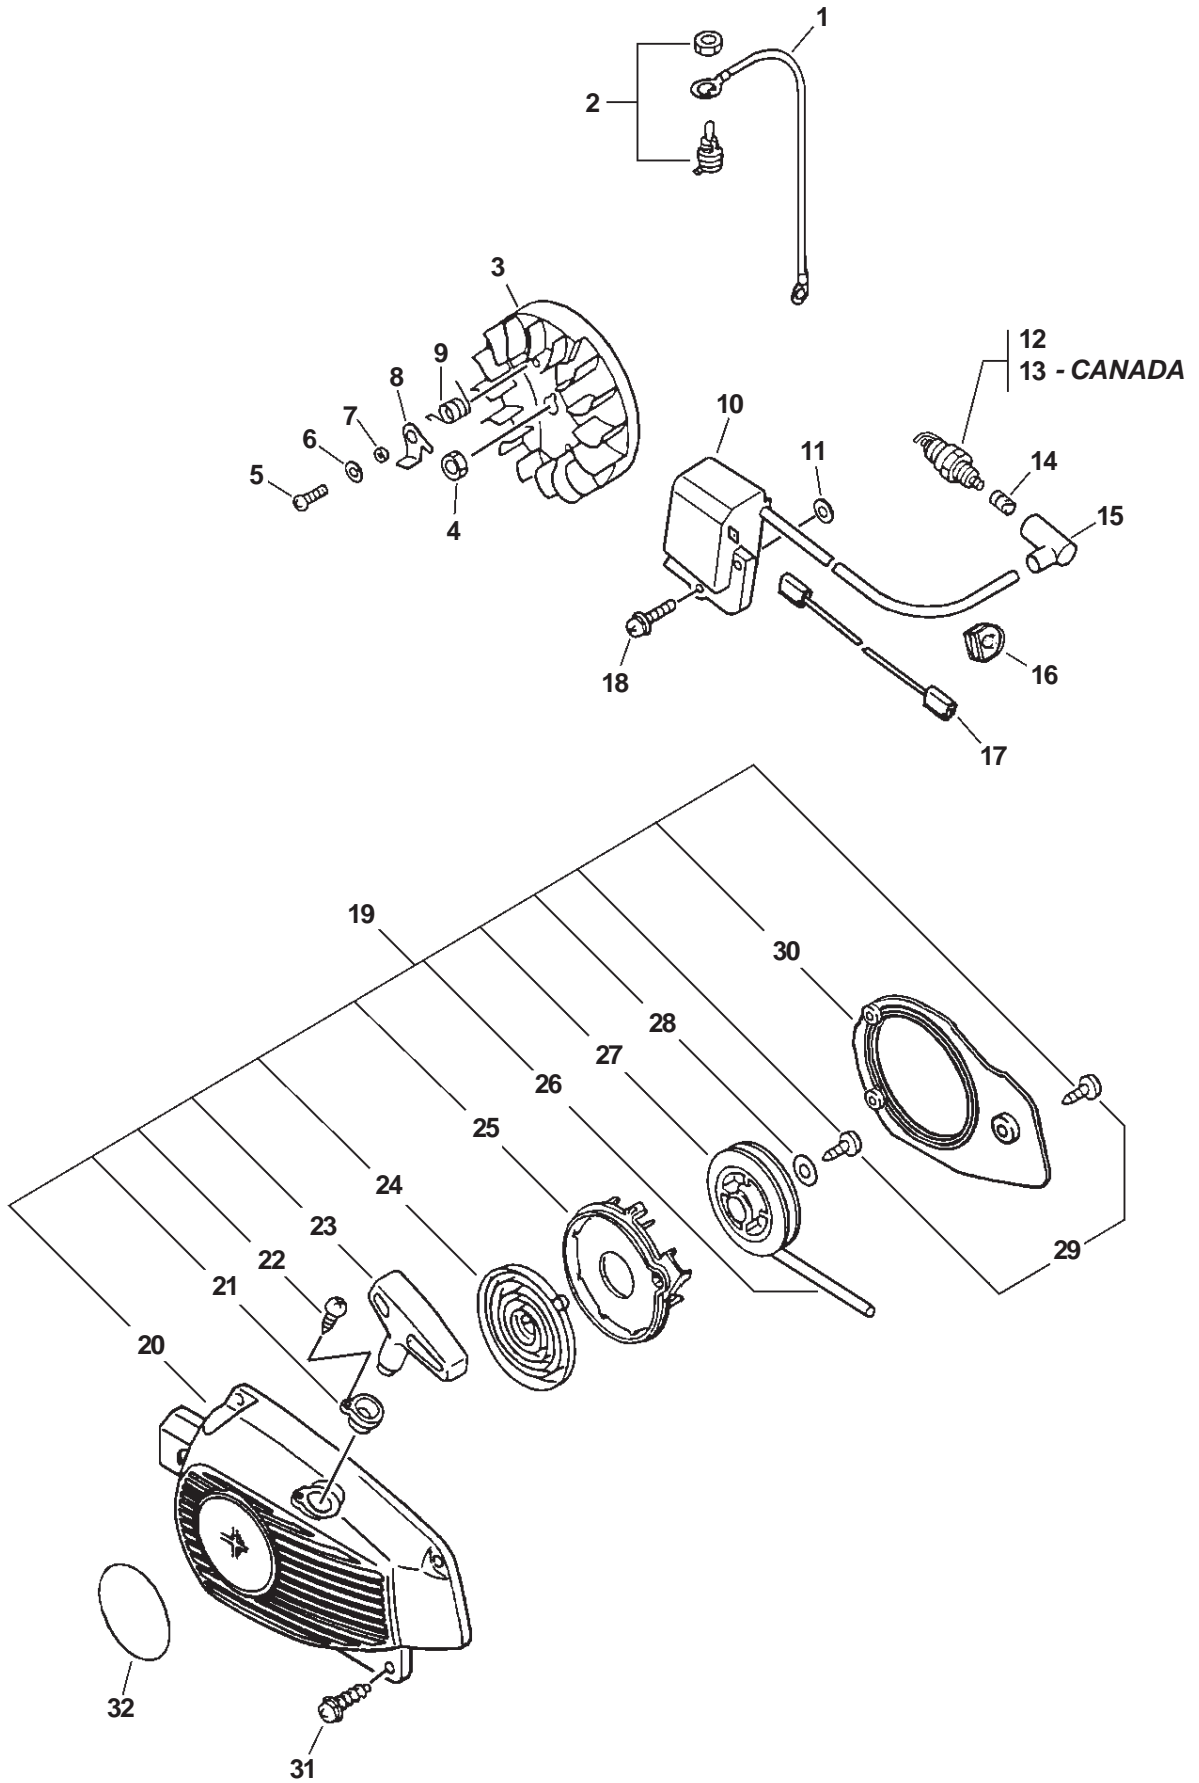

ITEM	PART NUMBER	QTY	DESCRIPTION	REMARKS
<u>OPTIONAL ENGINE REPOWER</u>				
1	SB1069	1	SHORT BLOCK	INCLUDES ITEMS 2-12 ■
2	-----	1	CRANKCASE SET	INCLUDES ITEM 3
3	90023805025	4	SCREW 5X25	
4	P021002270	1	PISTON KIT	INCLUDES ITEMS 5-9
5	10001113330	2	RING, PISTON	
6	10001315330	1	PIN, PISTON	
7	10001504630	2	CIRCLIP, PISTON PIN	
8	17501203930	1	BEARING, NEEDLE	
9	10001411520	2	SPACER, PISTON PIN	
10	-----	1	CRANKSHAFT ASY	INCLUDES ITEMS 11-12
11A	10021338330	2	OIL SEAL -- S/N: 03001001-03029251 & 04001001-04002232	
11B	V505000010	2	OIL SEAL -- S/N: 03029252-03999999 & 04002233-04999999	■
12	9403536201	2	BEARING, BALL 6201	
13	10014239130	1	WOODRUFF KEY	
14	90010605016	4	BOLT 5X16	
15	A190000021	1	COVER, ENGINE	
16	43301103931	2	STUD, GUIDE BAR	
17	13033639530	1	PLUG	
18	12902339130	1	GROMMET, IDLE	
19	10403439130	1	PLUG	
20	17881039630	1	GROMMET, CHOKE	
21	43611413930	1	VALVE, CHECK	
22	10402939230	1	COVER- TOP	
23	16391139130	1	PLUG	
24	90025604016	1	SCREW 4X16	
25	10404439230	1	COVER- BOTTOM	
26	89016739230	1	LABEL, PURGE PUMP	
27	89022839131	1	LABEL, CAUTION - SPANISH	
28	X524000800	1	LABEL, MODEL/CAUTION	
29	89016006361	1	LABEL, HOT	