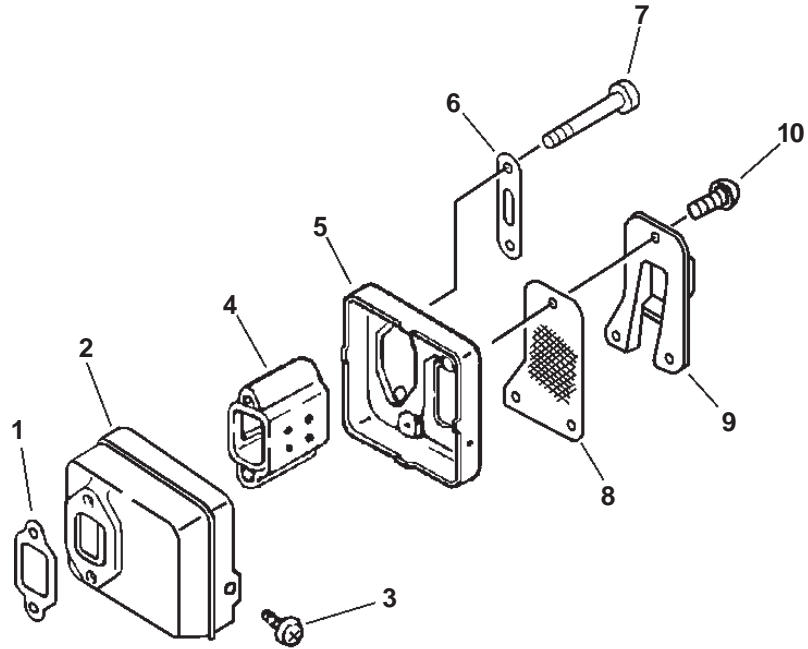

ITEM	PART NUMBER	QTY	DESCRIPTION	REMARKS
1	14551013931	1	GASKET, EXHAUST	
2	14585813931	1	MUFFLER	
3	90025004008	1	SCREW 4X8	
4	14585913930	1	SILENCER	
5	14586135530	1	LID, MUFFLER	
6	14564213930	1	PLATE, EYE	
7	10102313930	2	FLANGE BOLT	
8	14586213931	1	SCREEN, MUFFLER	
9	14587635530	1	GUIDE, EXHAUST	
10	90025004008	3	SCREW 4X8	
11	13030239134	1	CLEANER LID ASY	INCLUDES ITEMS 12-13
12	13040613932	1	BOLT ASY	INCLUDES ITEMS 13
13	90070000004	1	E-RING 4	
14	13031039131	1	FILTER, AIR	
15	90023805045	2	SCREW 5X45	
16	12901139130	1	PLATE, PREVENT	
17	17851039230	1	ROD, CHOKE	
18	17851539130	1	SHUTTER, CHOKE	
19	17851603930	2	WASHER	
20	A021000230	1	CARBURETOR -- WT-589	
21	V103000021	1	GASKET, INTAKE	
22	90025005018	2	SCREW 5X18	
23	P021004590	1	INSULATOR KIT	
24	V103000120	1	GASKET, INTAKE	
25	13001239130	1	SEAL