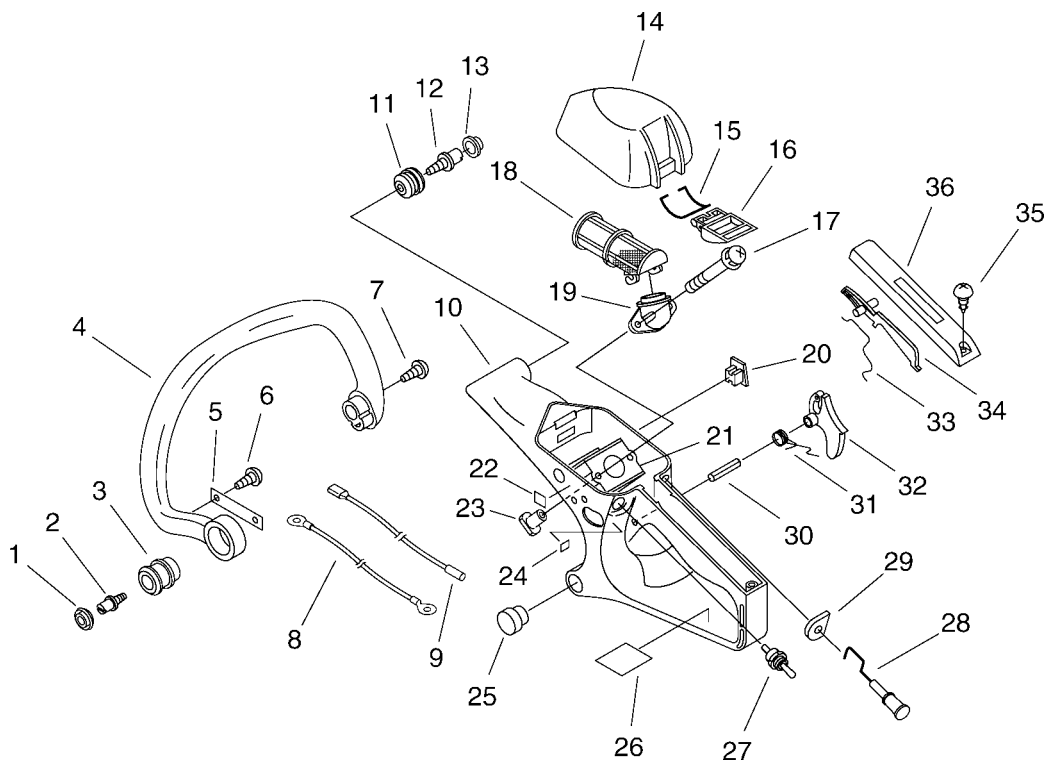

KEY	LV	PART NUMBER	Q'TY	DESCRIPTION	REMARKS
25		V420-000930	1	CUSHION	
26		890345-39230	1	LABEL, CAUTION	
27		A440-000430	1	SWITCH, ON OFF	
28		A241-000060	1	KNOB, CHOKE	
29		V130-000000	1	GROMMET, CHOKE	
30		900345-40025	1	PIN, SPRING 4*25SUS	
31		178043-35430	1	SPRING, THR. RETURN	
32		C450-000140	1	TRIGGER, THROTTLE	
33		C454-000080	1	ROD, THROTTLE	
34		178090-37930	1	LOCKOUT, T. CONTROL	
35		900253-04012	1	SCREW	
36		C411-000001	1	LID, HANDLE