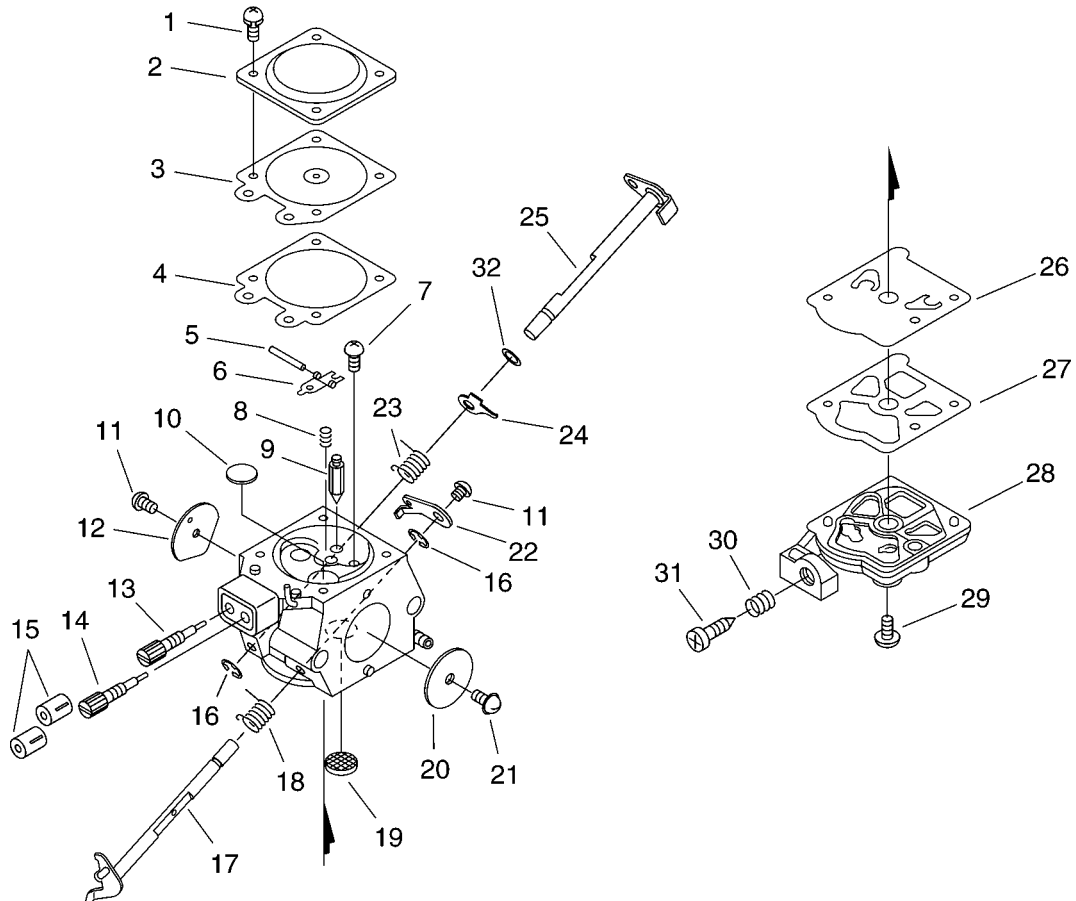

KEY	LV	PART NUMBER	Q'TY	DESCRIPTION	REMARKS
		A021-001420	1	CARBURETOR,DIAPHRAGM	
1	+	123130-02960	4	SCREW	
2	+	123142-03930	1	COVER, M. DIAPHRAGM	
3	+	123141-03930	1	DIAPHRAGM, METERING	
4	+	123140-27230	1	GASKET,M. DIAPHRAGM	
5	+	123138-03930	1	PIN, METERING LEVER	
6	+	123123-03930	1	LEVER, METERING	
7	+	123139-03930	1	SCREW, M. LEVER PIN	
8	+	123122-03660	1	SPRING, METER. LEVER	
9	+	123137-19830	1	VALVE, INLET NEEDLE	
10	+	123146-10631	1	PLUG, WELCH	
11	+	123114-38830	2	SCREW	
12	+	123132-35430	1	VALVE, CHOKE	
13	+	123120-03661	1	NEEDLE, HIGH SPEED	
14	+	123118-02261	1	NEEDLE, IDLE	
15	+	P003-000010	2	LIMITER CAP	
16	+	123127-15030	2	RING	
17	+	P003-001300	1	SHAFT, THROTTLE	
18	+	123113-37530	1	SPRING, THROTTLE RTN	
19	+	123126-10631	1	SCREEN, INLET	
20	+	123116-05960	1	VALVE, THROTTLE	
21	+	123114-05260	1	SCREW	
22	+	P003-001040	1	LEVER THROTTLE	
23	+	P003-001470	1	SPRING