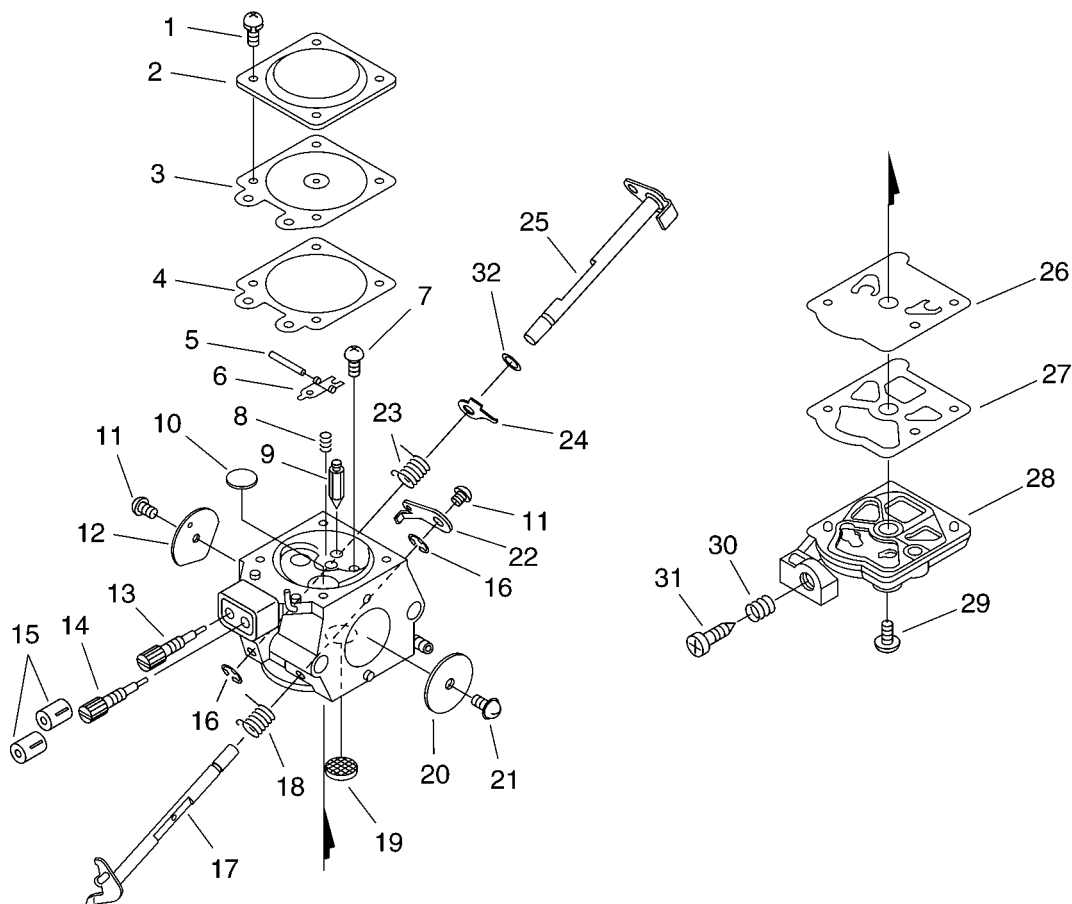

KEY	LV	PART NUMBER	Q'TY	DESCRIPTION	REMARKS
24	+	P003-001510	1	LEVER-FAST IDLE	
25	+	P003-001140	1	SHAFT, CHOKE	
26	+	123112-15030	1	DIAPHRAGM, FUEL PUMP	
27	+	123125-15030	1	GASKET, FUEL PUMP	
28	+	123124-24430	1	COVER, FUEL PUMP	
29	+	123110-03930	1	SCREW, PUMP COVER	
30	+	123133-04260	1	SPRING, IDLE ADJUST	
31	+	123134-04260	1	SCREW, IDLE ADJUST	
32	+	123149-26030	1	WASHER