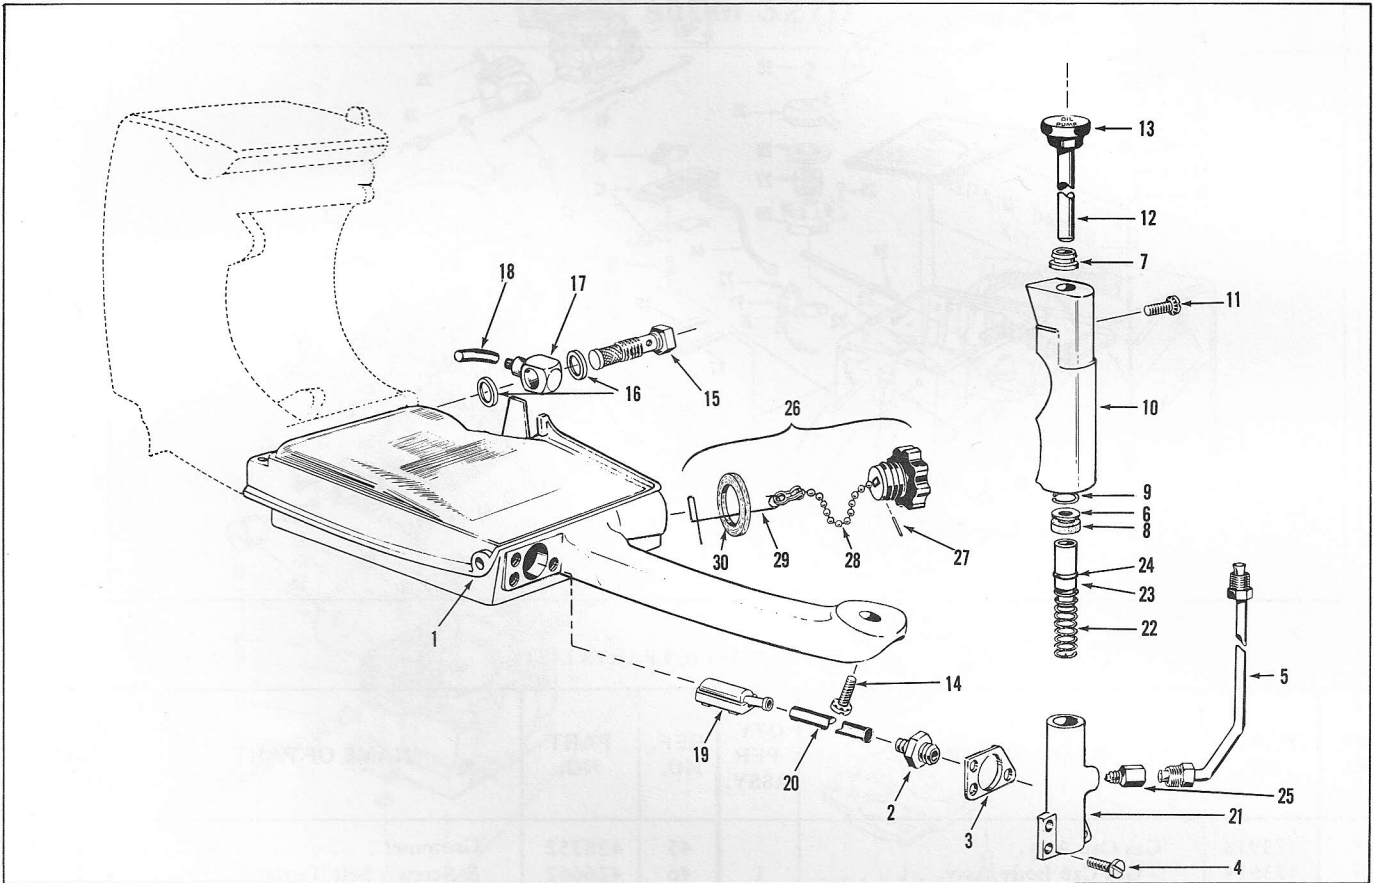

PIONEER

CHAIN SAWS

**ILLUSTRATED
PARTS
CATALOGUE**

**model
super 3270**

PART NO. 430151

model super 3270

AUTOMATIC OIL PUMP

REF. NO.	PART NO.	NAME OF PART	QTY. PER ASSY.
*	474239	Automatic Oil Pump Kit Assy. . .	1
1	428261	· Plug	1
2	473339	· Plunger	1
3	428405	· Pin	1
4	428406	· Retaining Clip	1
5	307191	· Screw	1
6	308528	· "O" Ring	1

*Not Shown

INDENTED PART NAMES INDICATE THAT THESE PARTS ARE INCLUDED IN PRECEDING ASSEMBLY
SPECIFY MODEL AND SERIAL NUMBER OF MOTOR WHEN ORDERING PARTS

model super 3270

PICK-UP ASSEMBLIES PARTS LIST

REF. NO.	PART NO.	NAME OF PART	QTY. PER ASSY.	REF. NO.	PART NO.	NAME OF PART	QTY. PER ASSY.
1	471650	Oil Tank Assy.	1	16	307554	Gasket	2
2	471477	Inlet Valve Assy.	1	17	429134	Banjo Fitting	1
3	427861	Gasket	1	18	427717	Hose	1
4	307613	Screw, Oil Pump to Tank	3	*	473343	Oil Pump Assy. Comp.	1
5	471654	Oil Line	1	19	471709	. Oiler Pick Up Assy.	1
6	428647	Washer	1	20	428337	. Hose, Oil Pick Up	1
7	427874	Bushing, Pump Cover	1	21	427876	. Oil Pump Assy.	1
8	427367	Washer	1	22	427925	. Spring, Oil Pump	1
9	202755	Clip, Plunger Rod	1	23	427098	. Plunger, Oil Pump	1
10	427873	Oil Pump Cover Assy.	1	24	428906	. "O" Ring, Oil Pump	1
11	307193	Screw	2	25	471478	. Outlet Valve Assy.	1
12	429417	Push Rod	1	26	471511	Oil Filler Cap Assy.	1
13	427704	Button, Push Rod	1	27	427289	. Pin	1
14	307175	Screw	1	28	427690	. Bead Chain	1
15	471606	Oil Pick Up Head Assy.	1	29	427976	. Retaining Hook	1
				30	427689	. Gasket	1