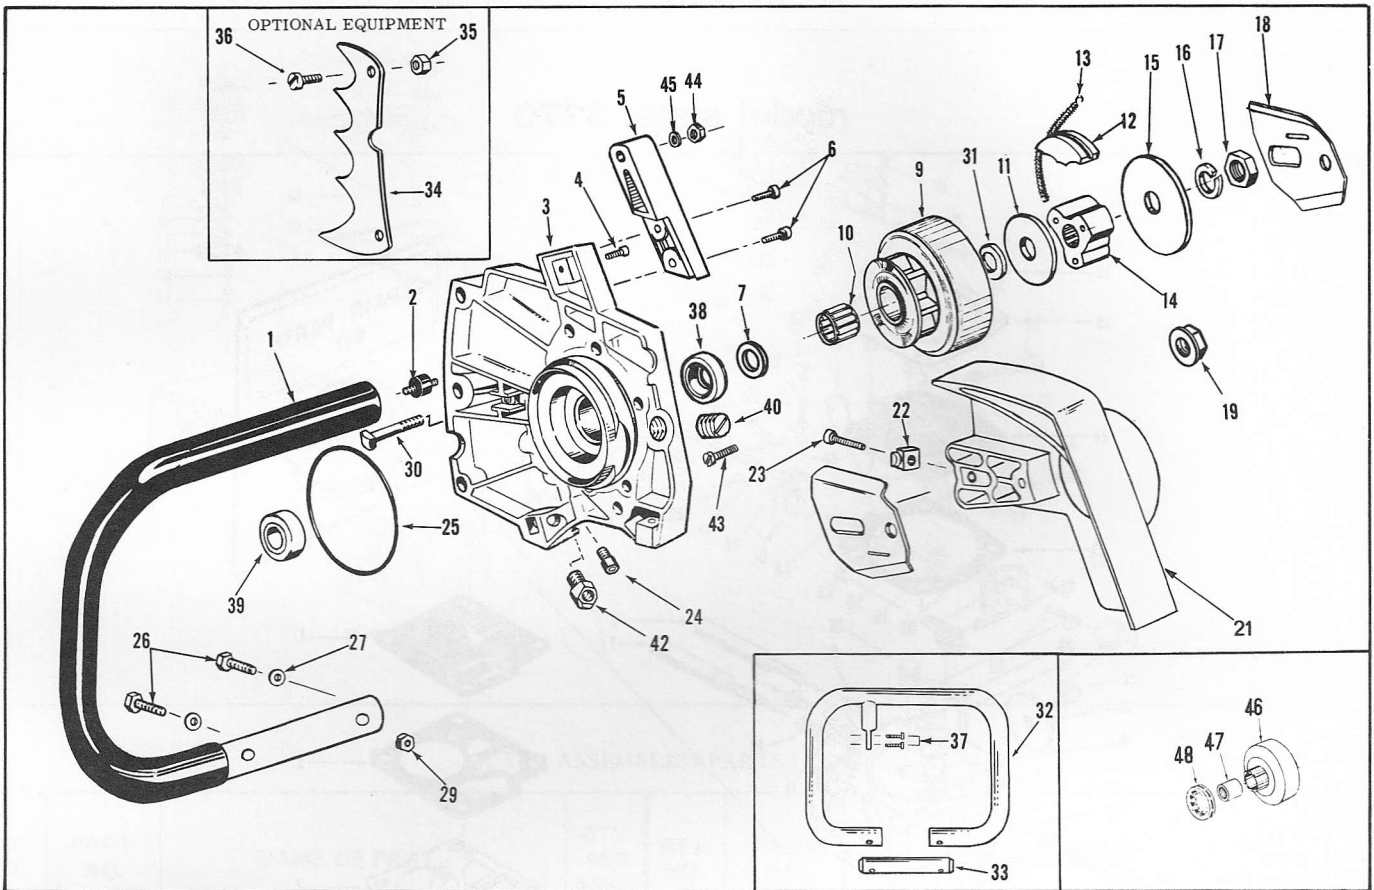

model super 3270

REF. NO.	PART NO.	NAME OF PART	QTY. PER ASSY.	REF. NO.	PART NO.	NAME OF PART	QTY. PER ASSY.
1	473369	Front Handle Assy.	1	25	427889	"O" Ring	1
2	377582	Rubber Mount	1	26	303459	Bolt - Front Handle	2
3	473242	Bearing Carrier Assy.	1	27	306396	Washer - Front Handle	2
4	307175	Screw - Brg. Carrier to C'case . . .	3	29	427170	Nut - Front Handle	1
5	429360	Front Handle Bracket	1	30	427659	Cutter Bar Bolt	2
6	510195	Screw - Handle bracket to bar pad	2	31	428164	Thrust Washer - Clutch	1
7	425015	Washer - Clutch Drum Inner . . .	1	32	471973	Full Wrap Handle Assy.	1
9	473547	Clutch Drum Assy.(Can. & U.S.A.)	1	33	428027	Plug Handle (Full Wrap)	1
10	429557	. Bearing	1	34	471842	Pivot Grip	1
11	427915	Clutch Plate	1	35	800053	. Nut	2
12	427187	Clutch Shoe	3	36	314215	. Screw	2
13	426964	Clutch Spring	1	37	305230	Screw (Full Wrap only)	2
14	471576	Clutch Driver	1	38	428746	Seal - Bearing Carrier	1
15	427916	Clutch Cover	1	39	425066	Bearing Main - Brg. Carrier	1
16	120177	Washer	1	40	307463	Plug	1
17	427181	Nut (R.H. Clutch)	1	42	428258	Oil Fitting	2
18	429400	Guide Plate	2	43	312472	Screw - Brg. Carrier to C'case . . .	3
19	429661	Nut - Strut	2	44	302103	Nut - Bracket	1
21	471791	Strut Assy.	1	45	306799	Washer	1
22	425672	. Pin - Chain Adjustment	1	46	471401	Clutch Drum Assy.	1
23	202190	. Screw - Chain Adjustment . . .	1	47	425091	. Bearing	1
24	428497	Fuel Pick-Up Connector	1	48	471815	Sprocket Segment (Canada & U.S.A.)	1
				48	429957	Sprocket Segment (Australia) . . .	1