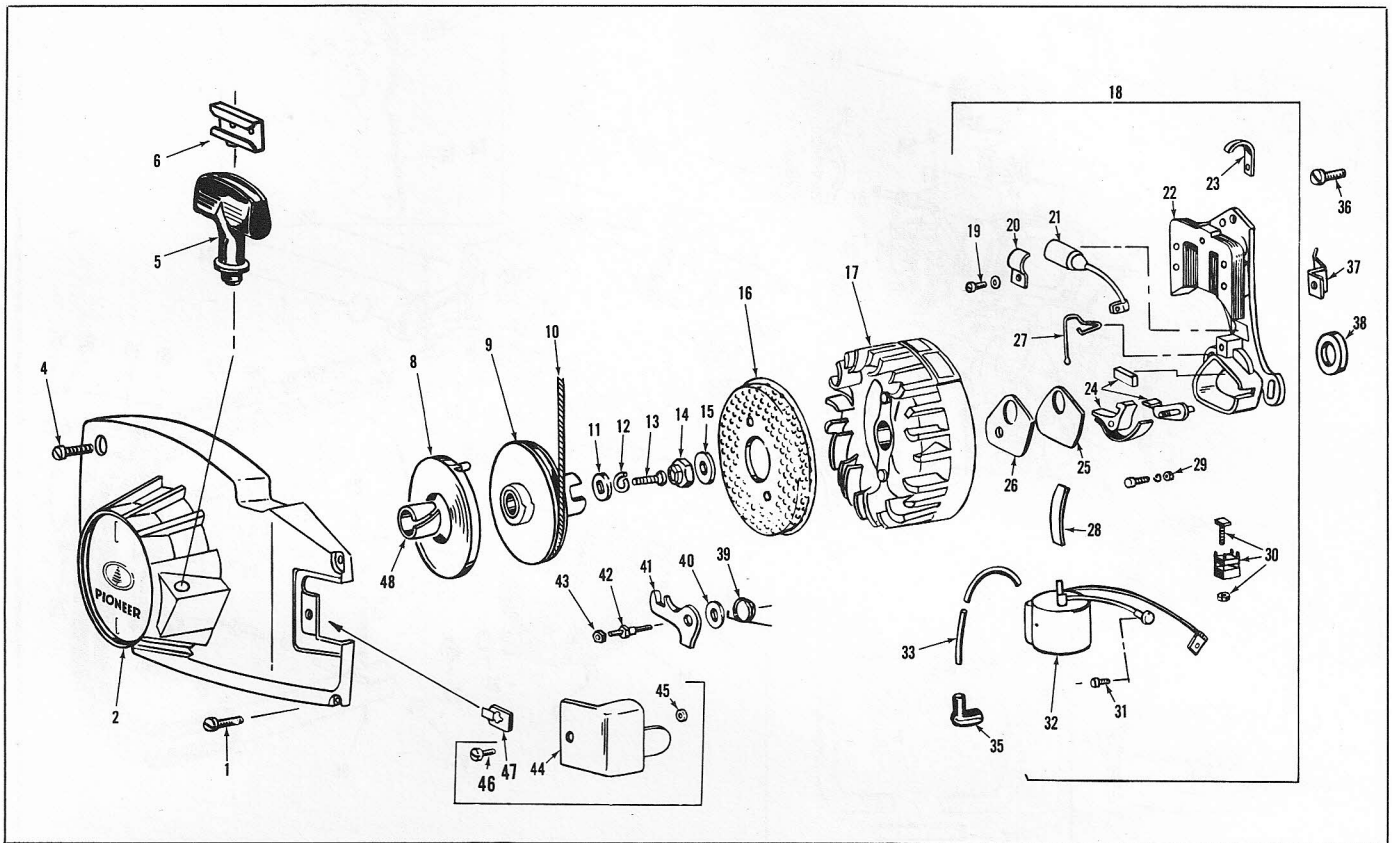

INDENTED PART NAMES INDICATE THAT THESE PARTS ARE INCLUDED IN PRECEDING ASSEMBLY
SPECIFY MODEL AND SERIAL NUMBER OF MOTOR WHEN ORDERING PARTS

model super 3270

STARTER & MAGNETO PARTS LIST

REF. NO.	PART NO.	NAME OF PART	QTY. PER ASSY.	REF. NO.	PART NO.	NAME OF PART	QTY. PER ASSY.
1	309483	Screw - Blower Cover	3	25	429849	. Gasket - Breaker Box	1
2	473138	Blower Cover Assy.	1	26	429524	. Cover - Breaker Box	1
4	316781	Screw - Blower cover to fuel tank .	1	27	425698	. Spring - Breaker Box	1
5	427370	Starter Handle	1	28	427748	. Coil Wedge Spring	1
6	429540	Anchor - Rope to Handle	1	29	471366	. Fixed Contact Screw Assy.	1
8	427771	Starter Spring	1	30	471364	. Terminal Connection Unit	1
9	471371	Starter Pulley Assy.	1	31	427749	. Coil Ground Screw	1
10	426752	Starter Cord	1	32	471365	. Coil Assy.	1
11	428105	Washer	1	33	427926	High Tension Wire	1
12	306398	Washer	1	35	580339	Sparky Assembly	1
13	551725	Screw - Pulley to shaft	1	36	304605	Screw - Stator to Fuel Tank	3
14	427826	Locknut (L.H. Flywheel)	1	37	427867	Clip - High Tension Lead	2
15	427743	Washer	1	38	427917	Magneto Felt	1
16	428092	Rotating Screen	1	39	427764	Spring - Starter Pawl	2
17	473399	Flywheel Assy.	1	40	202150	Washer - Pivot to flywheel	2
18	471590	Stator Assy.	1	41	427765	Starter Pawl	2
19	425948	. Clamp Screw Assy.	1	42	427763	Pivot	2
20	427754	. Condensor Clamp	1	43	427914	Nut - Screen to pivot	2
21	471354	. Condensor Assy.	1	44	472228	Inspect Cover Assy.	1
22	427752	. Stator Plate & Core	1	45	427968	. Washer - inspect. cover	1
23	428106	. Clip	1	46	308762	. Screw	1
24	471500	. Breaker Point Set with Felt	1	47	428445	Speed Nut	1
				48	428444	Bearing Liner - Nylon	1