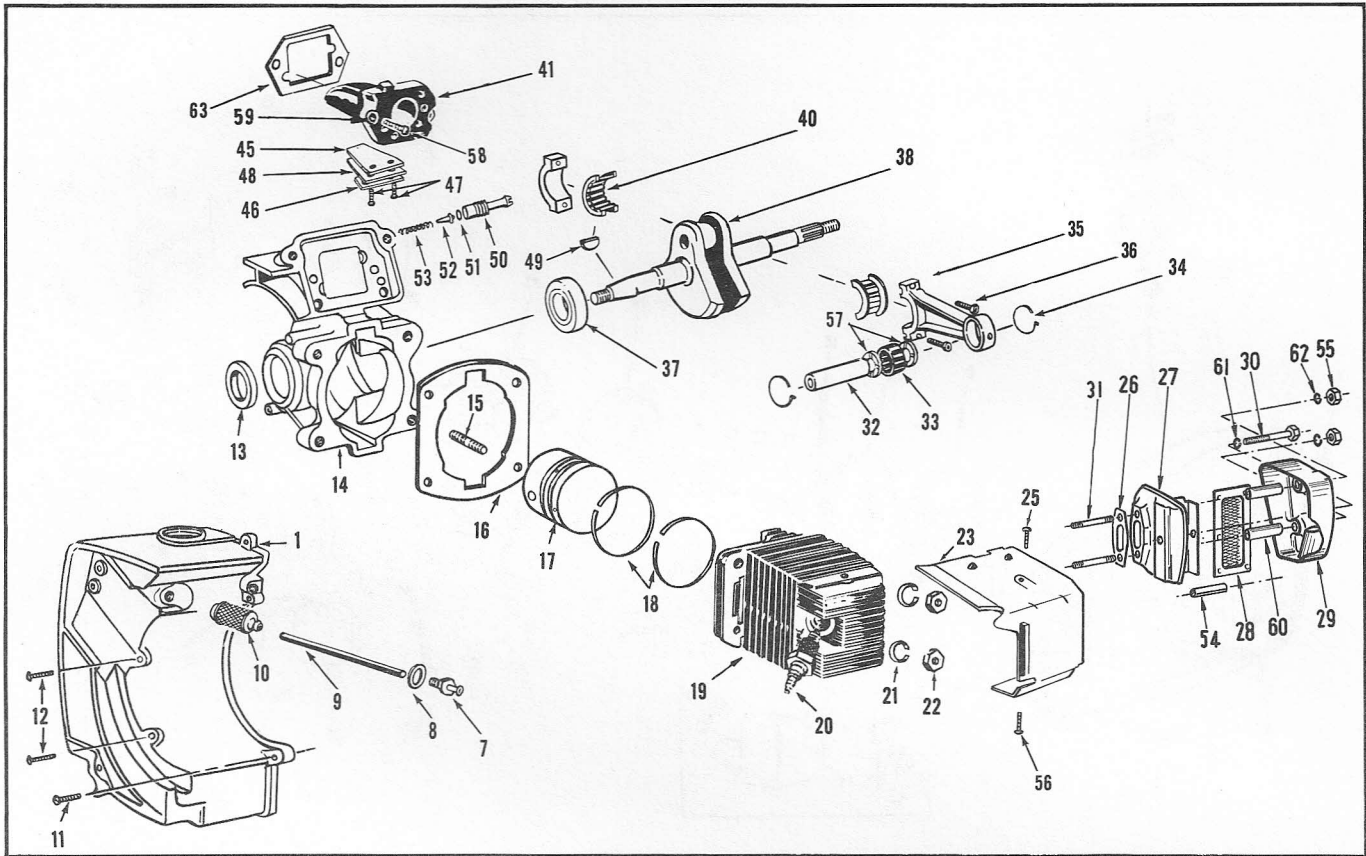

model super 3270

ENGINE PARTS LIST

REF. NO.	PART NO.	NAME OF PART	QTY. PER ASSY.	REF. NO.	PART NO.	NAME OF PART	QTY. PER ASSY.
1	473147	Fuel Tank Assy.	1	32	428367	Wrist Pin	1
7	427856	Connector	1	33	429526	Bearing - Wrist Pin	1
8	427855	Gasket	1	34	428781	Retainer Wrist Pin	2
9	427857	Hose (Fuel Pickup)	1	35	473689	Conn. Rod Assy.	1
10	470986	Pickup Head Assy.	1	36	428826	. Cap Screw	2
11	307175	Screw	6	37	427849	Main Bearing	1
		4 Fuel Tank to Brg. Carrier		38	429480	Crankshaft	1
		1 Oil Tank to Fuel Tank		40	472365	Brg. Cage Assy. c/w needles	1
		1 Oil Tank to Brg. Carrier		41	472240	Reed Valve Assy.	1
12	316004	Screw - Fuel Tank to C'case	2	45	428336	. Reed	1
13	427656	Seal - Crankshaft	1	46	428127	. Retainer (Reed Valve)	1
14	473181	Crankcase Assy.	1	47	428335	. Screw (Reed to Body)	2
15	426642	. Stud - C'case to Cylinder	4	48	428246	. Reed Stiffener	1
16	429429	Gasket	1	49	429481	Flywheel Key	1
17	471901	Piston & Dowel Pin Assy.	1	50	427981	Check Valve Body	1
18	471736	Piston Ring Set	1	51	308528	"O" Ring Check Valve Body	1
19	428368	Cylinder Assy.	1	52	426835	Stem Check Valve Body	1
20	428006	Spark Plug	1	53	426837	Spring Check Valve Body	1
21	306396	Lockwasher	4	54	430139	Spacer - Muffler	1
22	306397	Nut	4	55	306397	Nut - Muffler Cover	2
23	471961	Inner Shroud Assy.	1	56	551725	Screw - Inner Shroud	1
25	510278	Screw - Inner Shroud	1	57	429446	Thrust Washers	2
26	428189	Gasket	1	58	309483	Screw (Reed Valve to C'case)	1
27	473907	Muffler Body Assy.	1	59	306547	Washer - Reed to Body to C'case	2
28	473909	Spark Arrestor Assy.	1	60	430138	Spacer - Muffler	2
29	473908	Muffler Cover Assy.	1	61	120052	Lockwasher - Muffler Cover	1
30	311753	Screw - Muffler to Cylinder	1	62	306396	Lockwasher - Muffler Cover	2
31	430140	Stud - Muffler to Cylinder	2	63	427885	Gasket (Reed Valve to C'case)	1

INDENTED PART NAMES INDICATE THAT THESE PARTS ARE INCLUDED IN PRECEDING ASSEMBLY
SPECIFY MODEL AND SERIAL NUMBER OF MOTOR WHEN ORDERING PARTS