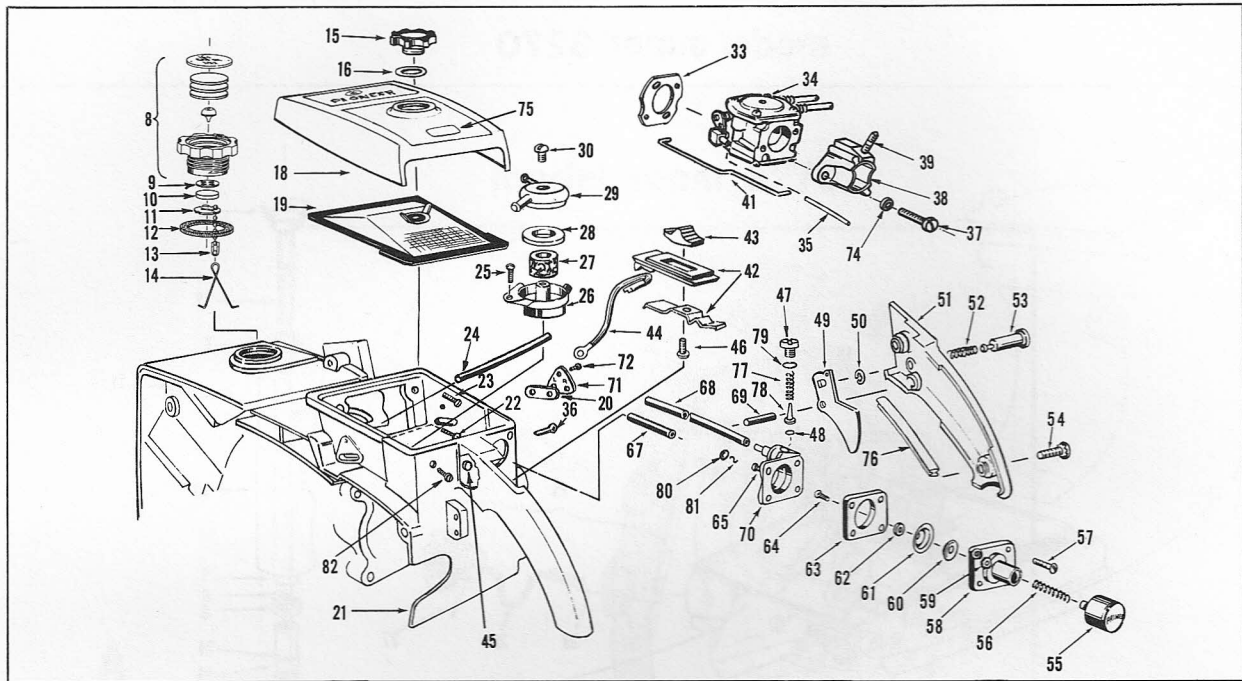

model super 3270

OUTER ASSEMBLIES PARTS LIST

REF. NO.	PART NO.	NAME OF PART	QTY. PER ASSY.	REF. NO.	PART NO.	NAME OF PART	QTY. PER ASSY.
	473913	Gas Cap Assy.		45	428352	Grommet	1
8	473914	· Gas Cap Body Assy.	1	46	426662	& Screw - Self Tapping	1
9	428600	· Filter Cover	1	47	429128	End Cap	1
10	427994	· Filter Disc	1	48	308528	"O" Ring - Exit Valve	2
11	427278	· Cover	1	49	427696	Throttle Trigger	1
12	425087	· Gasket	1	50	309623	Retainer Clip	1
13	427277	· Bead Chain	1	51	429183	Rear Handle Cover	1
14	427213	· Lock Spring	1	52	428171	Spring - Throttle Lock	1
15	471357	Knob Assy.	1	53	427815	Pin - Throttle Lock	1
16	304614	Retaining Ring	1	54	307613	Screw - Cover to rear handle	2
18	429185	Air Filter Cover	1	55	427712	Button	1
19	428728	Air Filter Element	1	56	427800	Spring - Primer Button	1
20	428204	Grommet	1	57	311835	Screw - Primer to rear handle	2
21	429184	Rear Handle (& Air Box)	1	58	427860	Cover - Primer Pump	1
22	307175	Screw (Rear Handle to C'case)	1	59	302437	Nut - Primer Body to Cover	2
23	510195	Screw (Rear Handle to C'case)	3	60	426818	Cup	1
24	427862	Fuel Hose (Tank to Filter)	1	61	426815	Diaphragm	1
25	305230	Screw (Bowl to Air Box)	1	62	426926	Cup Washer	1
26	471917	Fuel Filter Bowl Assy.	1	63	427715	Gasket	1
27	428010	Felt	1	64	426821	Screw	1
28	427369	Gasket	1	65	312475	Screw Body to Cover	2
29	472364	Cover	1	67	429451	Fuel Hose - Primer intake	1
30	307506	Screw	1	68	428013	Fuel Hose - Primer to C'case	1
33	427888	Gasket - Reed to Carb.	1	69	429996	Roll Pin - Rear Handle	1
34	473452	Carburetor	1	70	472310	Primer Body & Fitting Assy.	1
35	428350	Fuel Hose (Filter to Carb.)	1	71	428344	Grommet Retainer	1
36	306370	Cotter Pin	1	72	312811	Screw Carb. Grommet	1
37	427785	Screw (Carb. to Reed Body)	2	74	120052	Washer	2
38	471571	Blowback Tube Assy.	1	75	430149	Decal	1
39	428081	· Stud	1	76	429161	Cushion	1
				77	426837	Spring	1
41	428351	Throttle Link	1	78	426835	Stem	1
42	471699	Switch Assy.	1	79	429453	Washer	1
43	427128	· Button, Switch	1	80	426825	Disc. Valve - Inlet	1
44	471422	· Switch Wire	1	81	426824	Clip	1
				82	428929	Idle Adjustment Screw	1