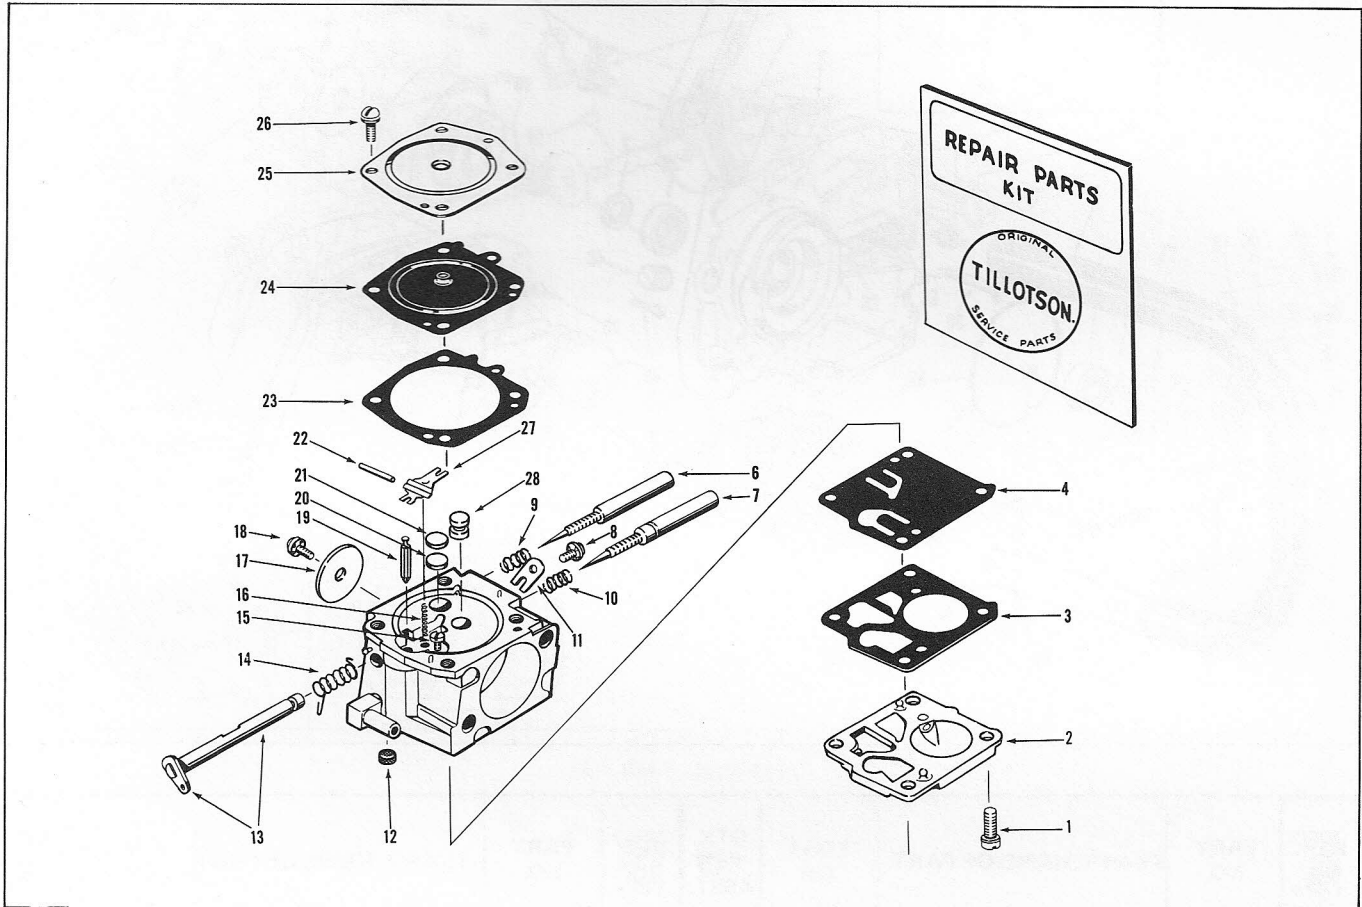

model super 3270

CARBURETOR PARTS LIST

REF. NO.	PART NO.	NAME OF PART	QTY. PER ASSY.	REF. NO.	PART NO.	NAME OF PART	QTY. PER ASSY.
	473452	Carburetor Complete	1	14	*428417	. Throttle Shaft & Return Spring . .	1
1	427955	. Screw & Lockwasher	4	15	*427962	. Inlet Pinion Pin Ret. Screw	1
2	427939	. Cover - Pump	1	16	*426922	. Inlet Tension Spring	1
3	*427940	. Gasket	1	17	425966	. Throttle Shutter	1
4	*427941	. Diaphragm	1	18	*427947	. Screw & Lockwasher	1
				19	*427952	. Inlet Needle	1
6	*428419	. Idle Adj. Screw	1	20	*428149	. Reducer	1
7	*428414	. Main Adj. Screw	1	21	*427948	. Welch Plug	1
8	*427947	. Screw & Lockwasher	1	22	*427954	. Inlet Pinion Pin	1
9	*425449	. Idle Adj. Spring	1	23	*427950	. Gasket	1
10	*425449	. Main Adj. Spring	1	24	*471374	. Diaphragm Assy.	1
11	427957	. Throttle Shaft Clip	1	25	427956	. Cover - Diaphragm	1
12	*427951	. Inlet Screen	1	26	426145	. Screw & Lockwasher	4
13	471739	. Throttle Shaft & Lever	1	27	*427953	. Inlet Control Lever	1
				28	473451	. Check Valve Assy.	1