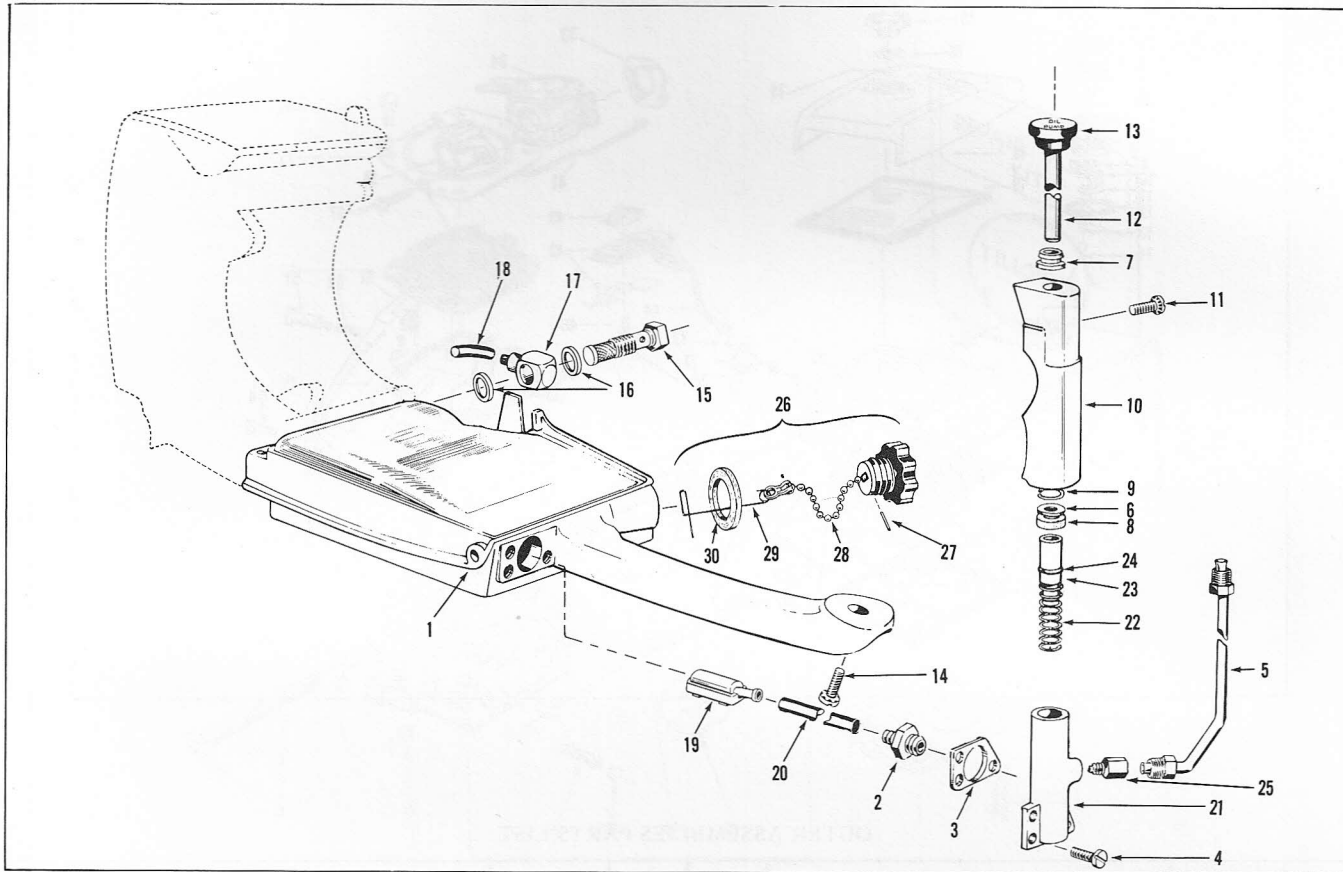

25 CENTS

PIONEER
CHAIN SAWS

**ILLUSTRATED
PARTS
CATALOGUE**

model
super 3270 SC

PART NO. 430690

model super 3270 SC

AUTOMATIC OIL PUMP

REF. NO.	PART NO.	NAME OF PART	QTY. PER ASSY.
*	474239	Automatic Oil Pump Kit Assy. . .	1
1	428261	· Plug	1
2	473339	· Plunger	1
3	428405	· Pin	1
4	428406	· Retaining Clip	1
5	307191	· Screw	1
6	308528	· "O" Ring	1

*Not Shown

model super 3270SC

PICK-UP ASSEMBLIES PARTS LIST

REF. NO.	PART NO.	NAME OF PART	QTY. PER ASSY.	REF. NO.	PART NO.	NAME OF PART	QTY. PER ASSY.
1	471650	Oil Tank Assy.	1	16	307554	Gasket	2
2	471477	Inlet Valve Assy.	1	17	429134	Banjo Fitting	1
3	427861	Gasket	1	18	427717	Hose	1
4	307613	Screw, Oil Pump to Tank	3	*	473343	Oil Pump Assy. Comp.	1
5	471654	Oil Line	1	19	471709	. Oiler Pick Up Assy.	1
6	428647	Washer	1	20	428337	. Hose, Oil Pick Up	1
7	427874	Bushing, Pump Cover	1	21	427876	. Oil Pump Assy.	1
8	427367	Washer	1	22	427925	. Spring, Oil Pump	1
9	202755	Clip, Plunger Rod	1	23	427098	. Plunger, Oil Pump	1
10	427873	Oil Pump Cover Assy.	1	24	428906	. "O" Ring, Oil Pump	1
11	307193	Screw	2	25	471478	. Outlet Valve Assy.	1
12	429417	Push Rod	1	26	471511	Oil Filler Cap Assy.	1
13	427704	Button, Push Rod	1	27	427289	. Pin	1
14	307175	Screw	1	28	427690	. Bead Chain	1
15	471606	Oil Pick Up Head Assy.	1	29	427976	. Retaining Hook	1
				30	427689	. Gasket	1