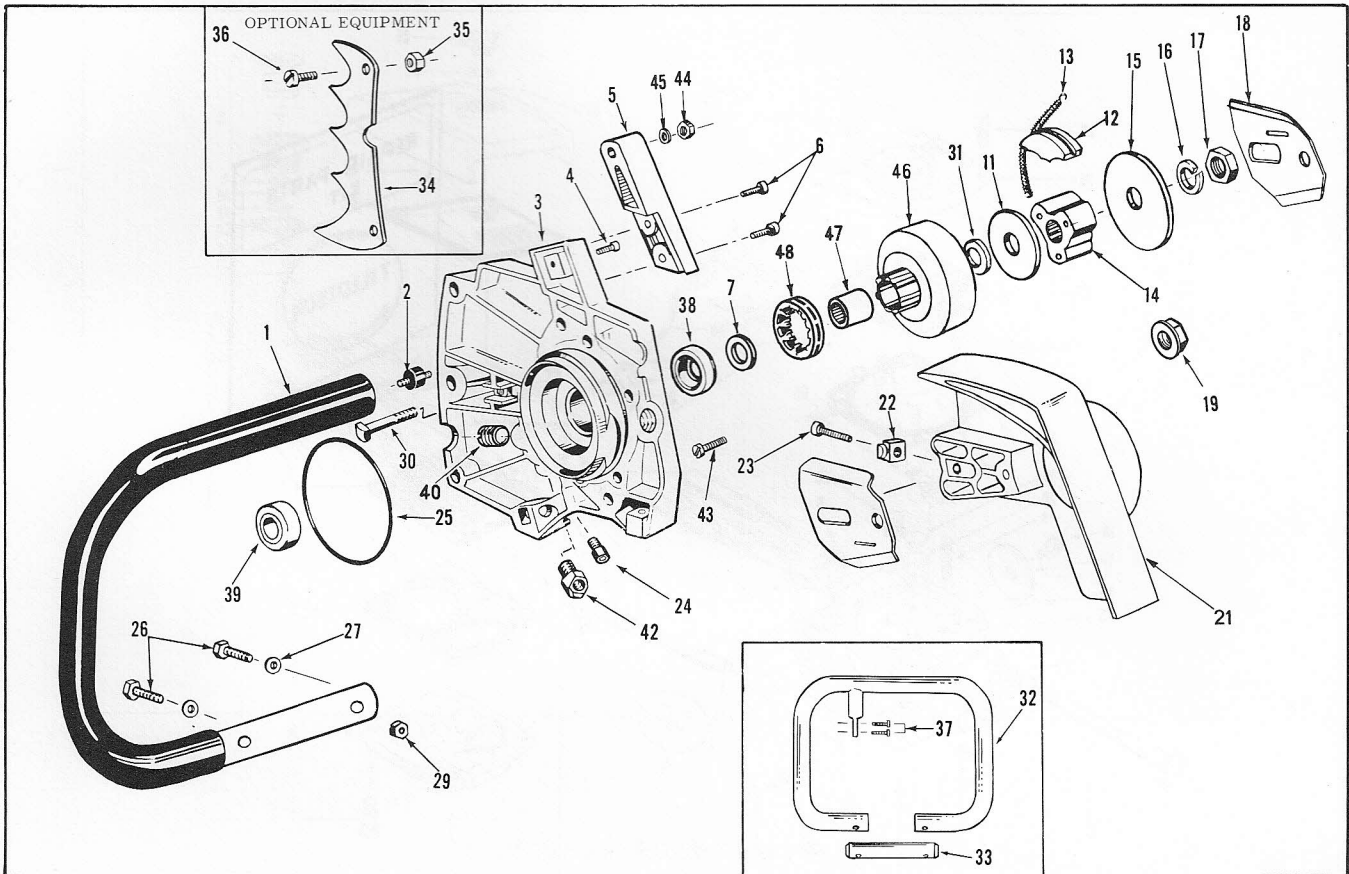

model super 3270SC

REF. NO.	PART NO.	NAME OF PART	QTY. PER ASSY.	REF. NO.	PART NO.	NAME OF PART	QTY. PER ASSY.
1	473369	Front Handle Assy.	1	26	303459	Bolt - Front Handle	2
2	377582	Rubber Mount	1	27	306396	Washer - Front Handle	2
3	473242	Bearing Carrier Assy.	1	29	427170	Nut - Front Handle	1
4	307175	Screw - Brg. Carrier to C'case . .	3	30	427659	Cutter Bar Bolt	2
5	429360	Front Handle Bracket	1	31	428164	Thrust Washer - Clutch	1
6	510195	Screw - Handle bracket to bar pad	2	32	471973	Full Wrap Handle Assy.	1
7	425015	Washer - Clutch Drum Inner . . .	1	33	428027	Plug Handle (Full Wrap)	1
11	427915	Clutch Plate	1	34	471842	Pivot Grip	1
12	427187	Clutch Shoe	3	35	800053	. Nut	2
13	426964	Clutch Spring	1	36	314215	. Screw	2
14	471576	Clutch Driver	1	37	305230	Screw (Full Wrap only)	2
15	427916	Clutch Cover	1	38	428746	Seal - Bearing Carrier	1
16	120177	Washer	1	39	425066	Bearing Main - Brg. Carrier	1
17	427181	Nut (R.H. Clutch)	1	40	307463	Plug	1
18	429400	Guide Plate	2	42	428258	Oil Fitting	2
19	429661	Nut - Strut	2	43	312472	Screw - Brg. Carrier to C'case . . .	3
21	471791	Strut Assy.	1	44	302103	Nut - Bracket	1
22	425672	. Pin - Chain Adjustment	1	45	306799	Washer	1
23	202190	. Screw - Chain Adjustment	1	46	473757	Clutch Drum Assy.	1
24	428497	Fuel Pick-Up Connector	1	47	429557	. Bearing	1
25	427889	"O" Ring	1	48	429956	Sprocket Segment(Canada & U.S.A.)	1
				48	429957	Sprocket Segment (Australia) . . .	1