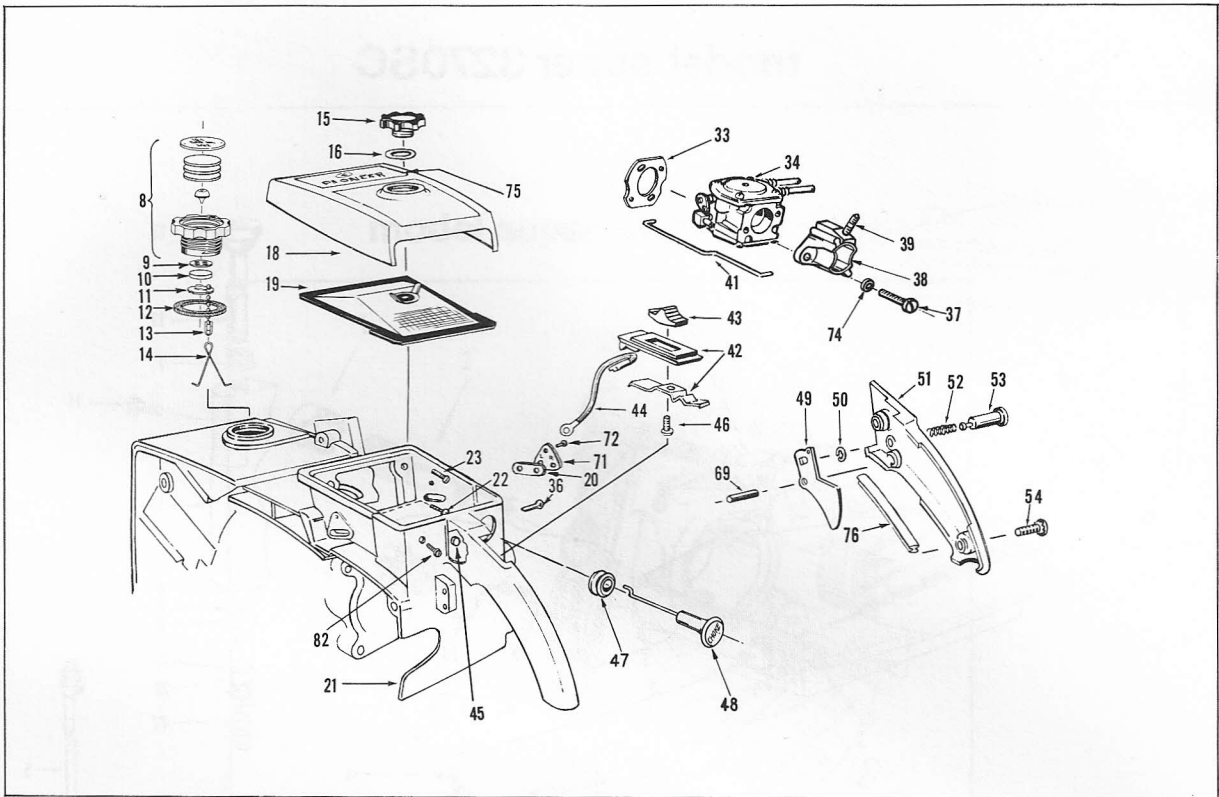

model super 3270SC

OUTER ASSEMBLIES PARTS LIST

REF. NO.	PART NO.	NAME OF PART	QTY. PER ASSY.	REF. NO.	PART NO.	NAME OF PART	QTY. PER ASSY.
	473913	Gas Cap Assy.		39	428081	. Stud	1
8	473914	. Gas Cap Body Assy.	1	41	428351	Throttle Link	1
9	428600	. Filter Cover	1	42	471699	Switch Assy.	1
10	427994	. Filter Disc.	1	43	427128	. Button, Switch	1
11	427278	. Cover	1	44	471422	. Switch Wire	1
12	425087	. Gasket	1	45	428352	Grommet	1
13	427277	. Bead Chain	1	46	426662	Screw - Self Tapping	1
14	427213	. Lock Spring	1	47	425335	Grommet - Choke	1
15	471357	Knob Assy.	1	48	430271	Choke Knob Assy.	1
16	304614	Retaining Ring	1	49	427696	Throttle Trigger	1
18	430243	Air Filter Cover	1	50	309623	Retainer Clip	1
19	428728	Air Filter Element	1	51	429183	Rear Handle Cover	1
20	428204	Grommet	1	52	428171	Spring - Throttle Lock	1
21	430471	Rear Handle (& Air Box)	1	53	427815	Pin - Throttle Lock	1
22	307175	Screw (Rear Handle to C'case)	1	54	307613	Screw - Cover to rear handle	2
23	510195	Screw (Rear Handle to C'case)	3	69	429996	Roll Pin - Rear Handle	1
33	427888	Gasket - Reed to Carb.	1	71	428344	Grommet Retainer	1
34	473952	Carburetor	1	72	312811	Screw Carb. Grommet	1
36	306370	Cotter Pin	1	74	120052	Washer	2
37	427785	Screw (Carb. to Reed Body)	2	75	430478	Decal	1
38	474458	Blowback Tube Assy.	1	76	429161	Cushion	1
				82	428929	Idle Adjustment Screw	1