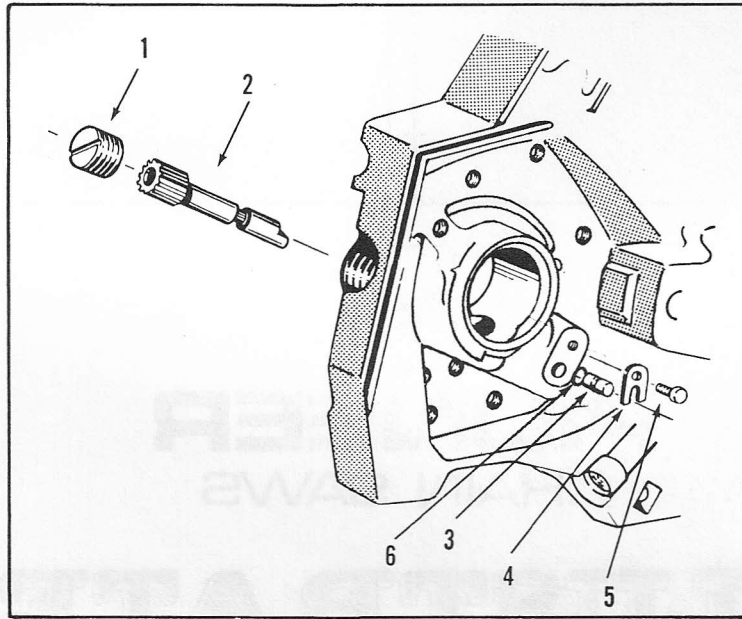

25 CENTS

PIONEER
CHAIN SAWS

**ILLUSTRATED
PARTS
CATALOGUE**

model
super 3270 SC

PART NO. 430690

model super 3270 SC

AUTOMATIC OIL PUMP

REF. NO.	PART NO.	NAME OF PART	QTY. PER ASSY.
*	474239	Automatic Oil Pump Kit Assy. . .	1
1	428261	· Plug	1
2	473339	· Plunger	1
3	428405	· Pin	1
4	428406	· Retaining Clip	1
5	307191	· Screw	1
6	308528	· "O" Ring	1

*Not Shown

model super 3270SC

PICK-UP ASSEMBLIES PARTS LIST

REF. NO.	PART NO.	NAME OF PART	QTY. PER ASSY.	REF. NO.	PART NO.	NAME OF PART	QTY. PER ASSY.
1	471650	Oil Tank Assy.	1	16	307554	Gasket	2
2	471477	Inlet Valve Assy.	1	17	429134	Banjo Fitting	1
3	427861	Gasket	1	18	427717	Hose	1
4	307613	Screw, Oil Pump to Tank	3	*	473343	Oil Pump Assy. Comp.	1
5	471654	Oil Line	1	19	471709	. Oiler Pick Up Assy.	1
6	428647	Washer	1	20	428337	. Hose, Oil Pick Up	1
7	427874	Bushing, Pump Cover	1	21	427876	. Oil Pump Assy.	1
8	427367	Washer	1	22	427925	. Spring, Oil Pump	1
9	202755	Clip, Plunger Rod	1	23	427098	. Plunger, Oil Pump	1
10	427873	Oil Pump Cover Assy.	1	24	428906	. "O" Ring, Oil Pump	1
11	307193	Screw	2	25	471478	. Outlet Valve Assy.	1
12	429417	Push Rod	1	26	471511	Oil Filler Cap Assy.	1
13	427704	Button, Push Rod	1	27	427289	. Pin	1
14	307175	Screw	1	28	427690	. Bead Chain	1
15	471606	Oil Pick Up Head Assy.	1	29	427976	. Retaining Hook	1
				30	427689	. Gasket	1