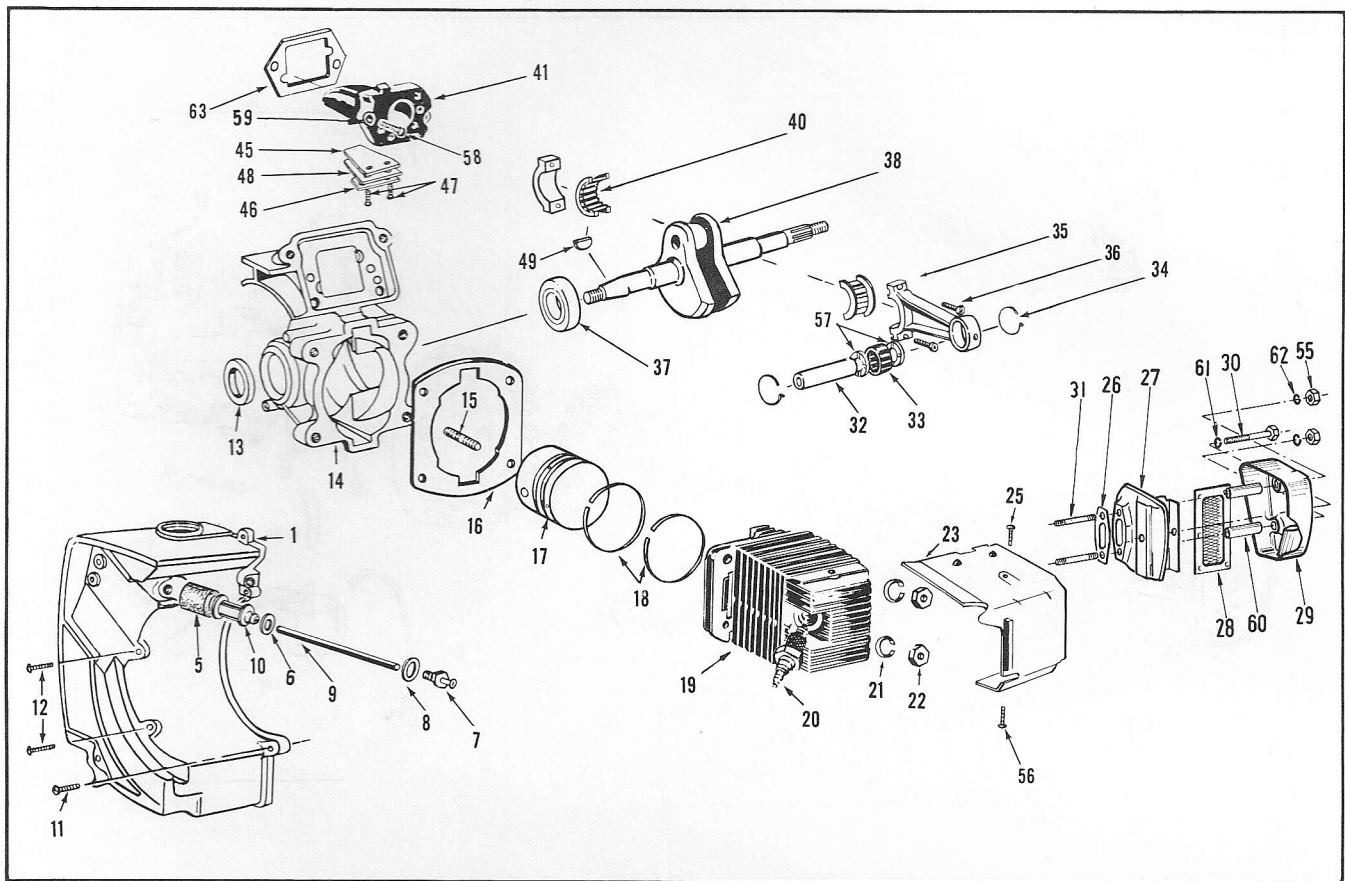

model super 3270SC

ENGINE PARTS LIST

REF. NO.	PART NO.	NAME OF PART	QTY. PER ASSY.	REF. NO.	PART NO.	NAME OF PART	QTY. PER ASSY.
1	473147	Fuel Tank Assy.	1	28	473909	Spark Arrestor Assy.	1
5	430436	Filter Felt, fuel pickup	1	29	473908	Muffler Cover Assy.	1
6	310540	Washer, fuel pickup	1	30	311753	Screw - Muffler To Cylinder	1
7	427856	Connector	1	31	430140	Stud - Muffler to Cylinder	2
8	427855	Gasket	1	32	428367	Wrist Pin	1
9	427857	Hose (Fuel Pickup)	1	33	429526	Bearing - Wrist Pin	1
10	474347	Pickup Assy.	1	34	428781	Retainer Wrist Pin	2
11	307175	Screw	6	35	474459	Conn. Rod Assy.	1
		4 Fuel Tank to Brg. Carrier		36	428826	. Cap Screw	2
		1 Oil Tank to Fuel Tank		37	427849	Main Bearing	1
		1 Oil Tank to Brg. Carrier		38	429480	Crankshaft	1
12	316004	Screw - Fuel Tank to C'case	2	40	472365	Brg. Cage Assy. c/w needles	1
13	427656	Seal - Crankshaft	1	41	472240	Reed Valve Assy.	1
14	474451	Crankcase Assy.	1	45	428336	. Reed	1
15	426642	. Stud - C'case to Cylinder	4	46	428127	. Retainer (Reed Valve)	1
16	429429	Gasket	1	47	428335	. Screw (Reed To Body)	2
17	471901	Piston & Dowel Pin Assy.	1	48	428246	. Reed Stiffener	1
18	471736	Piston Ring Set	1	49	429481	Flywheel Key	1
19	428368	Cylinder	1	55	306397	Nut - Muffler Cover	2
20	428006	Spark Plug	1	56	551725	Screw - Inner Shroud	1
21	306396	Lockwasher	4	57	429446	Thrust Washers	2
22	306397	Nut	4	58	309483	Screw (Reed Valve to C'case)	1
23	471961	Inner Shroud Assy.	1	59	306547	Washer - Reed to Body to C'case	2
25	510278	Screw - Inner Shroud	1	60	430138	Spacer - Muffler	2
26	428189	Gasket	1	61	120052	Lockwasher - Muffler Cover	1
27	473907	Muffler Body Assy.	1	62	306396	Lockwasher - Muffler Cover	2
				63	427885	Gasket (Reed Valve to C'case)	1

INDENTED PART NAMES INDICATE THAT THESE PARTS ARE INCLUDED IN PRECEDING ASSEMBLY
SPECIFY MODEL AND SERIAL NUMBER OF MOTOR WHEN ORDERING PARTS