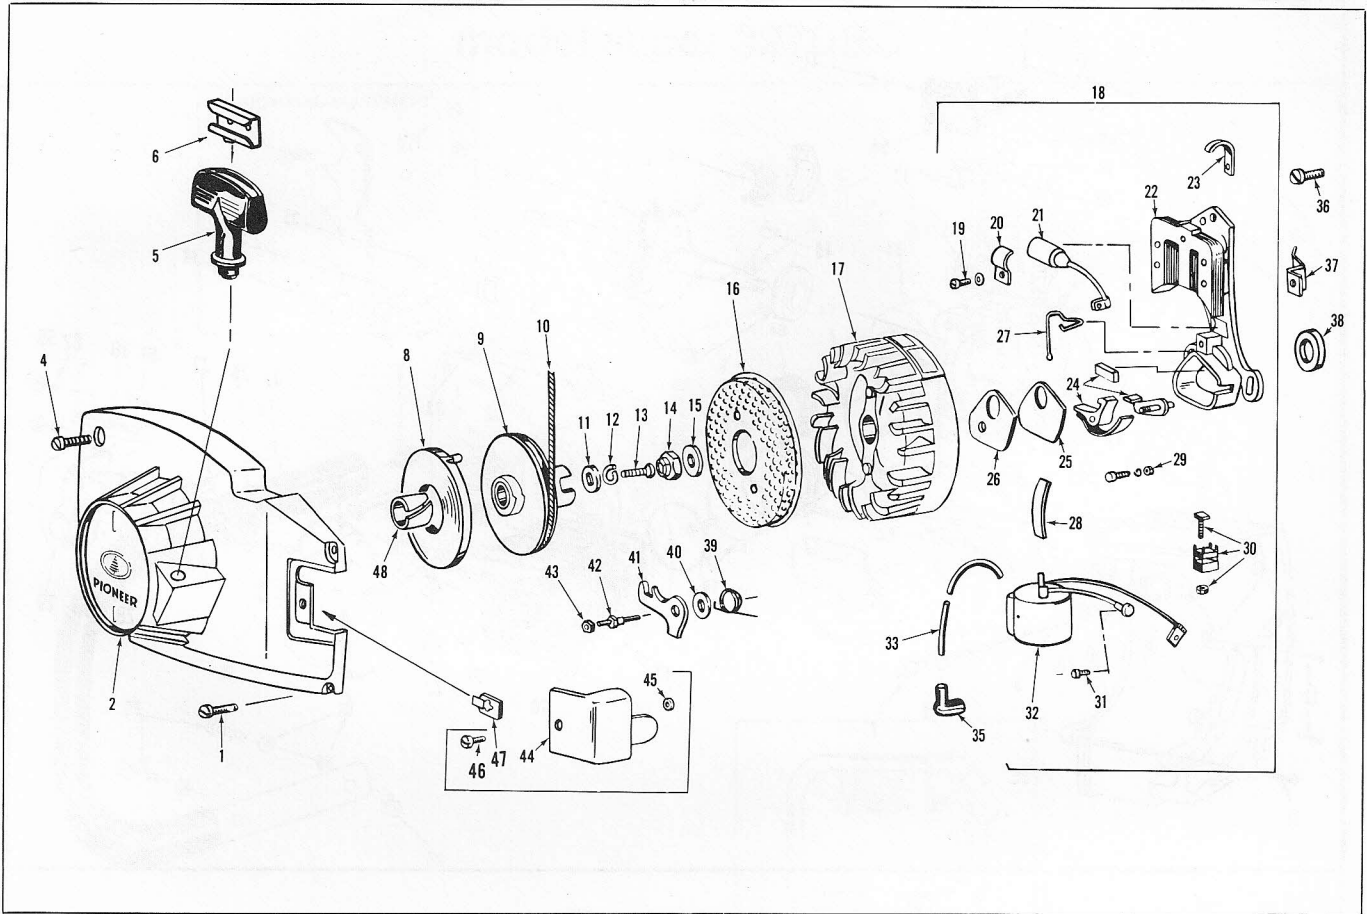

model super 3270SC

STARTER & MAGNETO PARTS LIST

REF. NO.	PART NO.	NAME OF PART	QTY. PER ASSY.	REF. NO.	PART NO.	NAME OF PART	QTY. PER ASSY.
1	309483	Screw - Blower Cover	3	25	429849	. Gasket - Breaker Box	1
2	473138	Blower Cover Assy.	1	26	429524	. Cover - Breaker Box	1
4	316781	Screw - Blower cover to fuel tank .	1	27	425698	. Spring - Breaker Box	1
5	427370	Starter Handle	1	28	427748	. Coil Wedge Spring	1
6	429540	Anchor - Rope to Handle	1	29	471366	. Fixed Contact Screw Assy.	1
8	427771	Starter Spring	1	30	471364	. Terminal Connection Unit	1
9	471371	Starter Pulley Assy.	1	31	427749	. Coil Ground Screw	1
10	426752	Starter Cord	1	32	471365	. Coil Assy.	1
11	428105	Washer	1	33	427926	High Tension Wire	1
12	306398	Washer	1	35	580339	Sparky Assembly	1
13	551725	Screw - Pulley to shaft	1	36	304605	Screw - Stator to Fuel Tank	3
14	427826	Locknut (L.H. Flywheel)	1	37	427867	Clip - High Tension Lead	2
15	427743	Washer	1	38	427917	Magneto Felt	1
16	428092	Rotating Screen	1	39	427764	Spring - Starter Pawl	2
17	473399	Flywheel Assy.	1	40	202150	Washer - Pivot to flywheel	2
18	471590	Stator Assy.	1	41	427765	Starter Pawl	2
19	425948	. Clamp Screw Assy.	1	42	427763	Pivot	2
20	427754	. Condensor Clamp	1	43	427914	Nut - Screen to pivot	2
21	471354	. Condensor Assy.	1	44	472228	Inspect Cover Assy.	1
22	427752	. Stator Plate & Core	1	45	427968	. Washer - inspect. cover	1
23	428106	. Clip	1	46	308762	. Screw	1
24	471500	. Breaker Point Set with Felt	1	47	428445	Speed Nut	1
				48	428444	Bearing Liner - Nylon	1