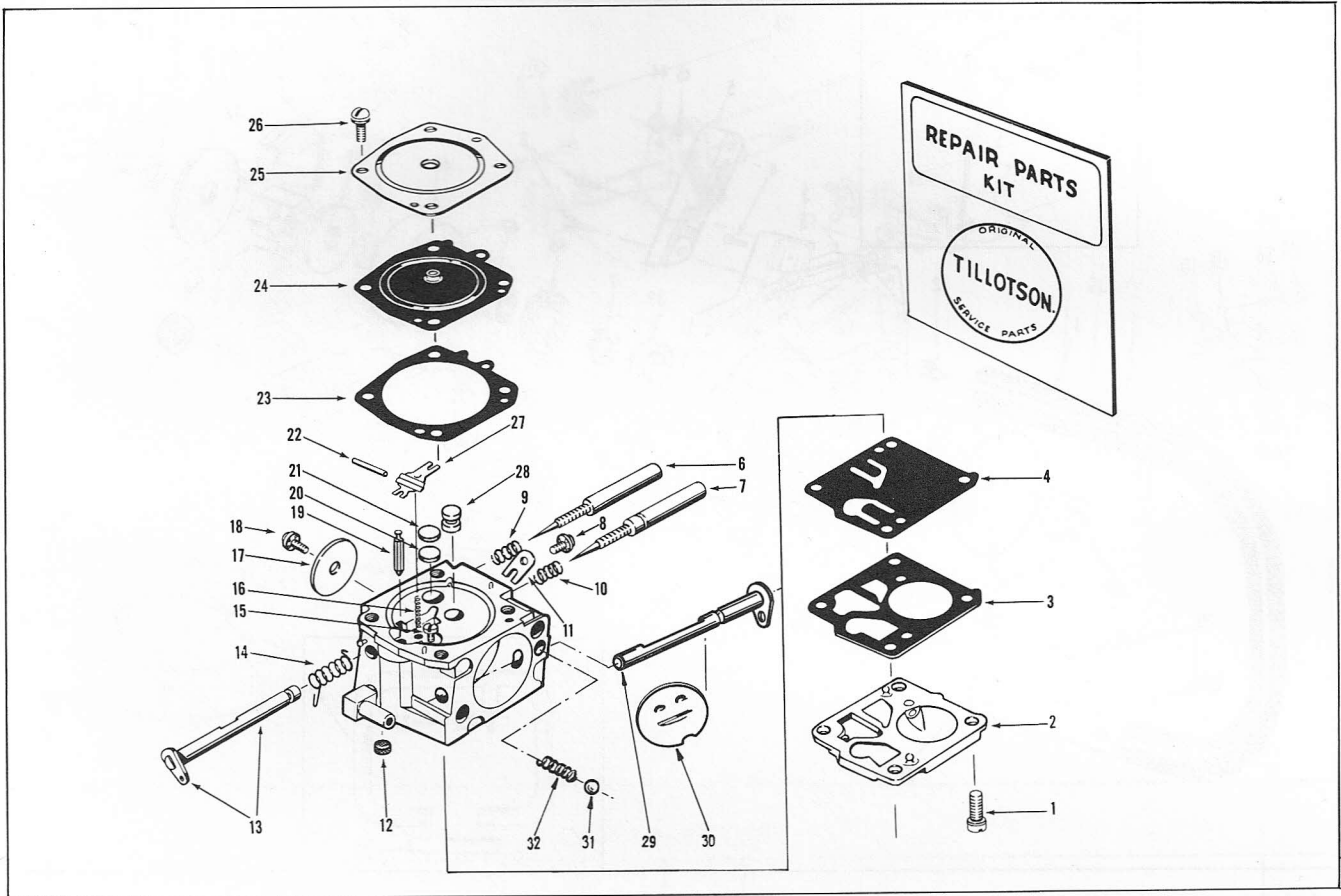

25 CENTS

PIONEER
CHAIN SAWS

**ILLUSTRATED
PARTS
CATALOGUE**

model
super 3270 SC

PART NO. 430690

model super 3270 SC

AUTOMATIC OIL PUMP

REF. NO.	PART NO.	NAME OF PART	QTY. PER ASSY.
*	474239	Automatic Oil Pump Kit Assy. . .	1
1	428261	· Plug	1
2	473339	· Plunger	1
3	428405	· Pin	1
4	428406	· Retaining Clip	1
5	307191	· Screw	1
6	308528	· "O" Ring	1

model super 3270SC

CARBURETOR PARTS LIST

REF. NO.	PART NO.	NAME OF PART	QTY. PER ASSY.	REF. NO.	PART NO.	NAME OF PART	QTY. PER ASSY.
	473952	Carburetor Complete	1	17	425966	. Throttle Shutter	1
1	427955	. Screw & Lockwasher	4	18	*427947	. Screw & Lockwasher	1
2	427939	. Cover - Pump	1	19	427952	. Inlet Needle	1
3	*427940	. Gasket	1	20	*428149	. Reducer	1
4	*427941	. Diaphragm	1	21	*427948	. Welch Plug	1
6	428419	. Idle Adj. Screw	1	22	*427954	. Inlet Pinion Pin	1
7	428414	. Main Adj. Screw	1	23	*427950	. Gasket	1
8	*427947	. Screw & Lockwasher	1	24	*471374	. Diaphragm Assy.	1
9	*425449	. Idle Adj. Spring	1	25	427956	. Cover - Diaphragm	1
10	*425449	. Main Adj. Spring	1	26	426145	. Screw & Lockwasher	4
11	427957	. Throttle Shaft Clip	1	27	*427953	. Inlet Control Lever	1
12	*427951	. Inlet Screen	1	28	474565	. Check Valve Assy.	1
13	471739	. Throttle Shaft & Lever	1	29	474566	Choke Shaft & Lever Assy.	1
14	*428417	. Throttle Shaft & Return Spring	1	30	428451	Shutter - Choke	1
15	*427962	. Inlet Pinion Pin Ret. Screw	1	31	428452	Ball - Choke Detent	1
16	*426922	. Inlet Tension Spring	1	32	425450	Spring - Choke Detent	1