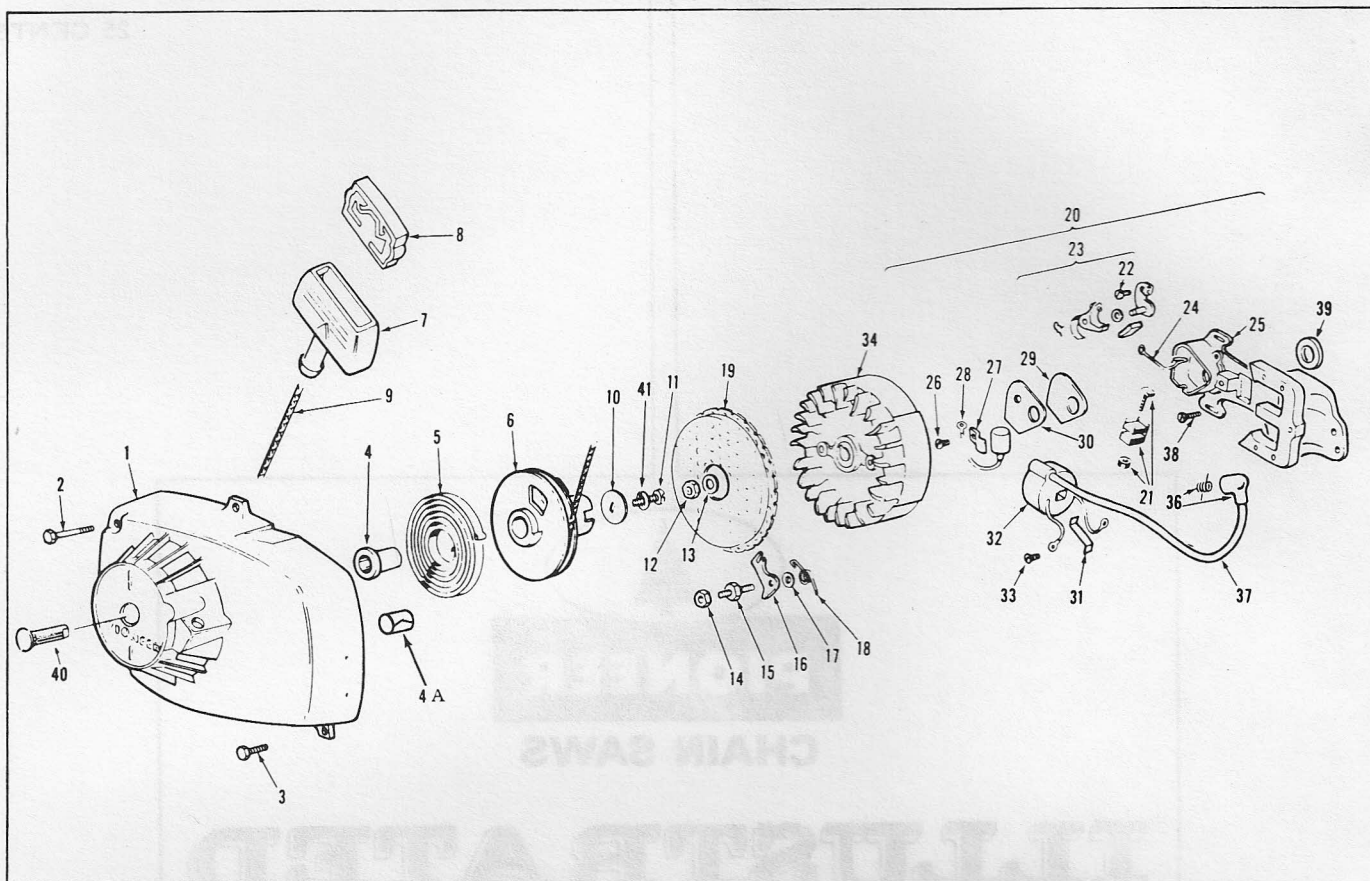

HOLIDAY MODELS - W, Y & G

STARTER & MAGNETO PARTS LIST

Item No.	Part No.	Description	Qty. Req'd.
1	472237	Blow Cover Assembly (Y) (Includes parts marked **)	1
1A	471990	Blow Cover Assembly (W-G)	1
2	428093	Screw (Blower to Tank)	2
3	428094	Screw (Blower to Tank)	2
4	428443	Bearing Bushing	1
4A	428444	Bearing Liner	1
5	471588	Starter Spring	1
6	471371	Starter Pulley Assembly	1
7	602773	Handle	1
8	304323	Anchor	1
9	426752	Cord	1
10	428105	Washer	1
11	551725	Screw (Pulley to Shaft)	1
12	427826	Locknut (Flywheel)	1
13	306405	Washer (Flywheel)	1
14	427914	Nut (Screen to Pivot)	2
15	427763	Pivot	2
16	427765	Starter Pawl	2
17	202150	Washer (Pivot to Flywheel)	2
18	427764	Spring	2
19	427766	Rotating Screen	1

Item No.	Part No.	Description	Qty. Req'd.
20	471499	Stator Assembly Complete (Includes parts marked *)	
21	471364	* Terminal Connection Unit	1
22	471366	* Fixed Contact Clamp Scr. Assy.	1
23	471500	* Breaker Point Set	1
24	425698	* Spring Breaker Box	1
25	427752	* Stator Plate & Core	1
26	425948	* Condenser Clamp Scr. Assy.	1
27	427754	* Condenser Clamp	1
28	471354	* Condenser Group Assembly	1
29	427757	* Gasket (Cover)	1
30	427756	* Cover (Breaker Box)	1
31	427748	* Coil Wedge Spring	1
32	471365	* Coil Assembly	1
33	427749	* Coil Grounding Screw	1
34	471362	Flywheel Assembly	1
36	580339	Sparky Assembly	1
37	427745	High Tension Lead	1
38	304605	Screw	3
39	427917	Felt - Magneto to crankcase	1
40	428104	** Starter Shaft	1
41	306398	Lockwasher	1