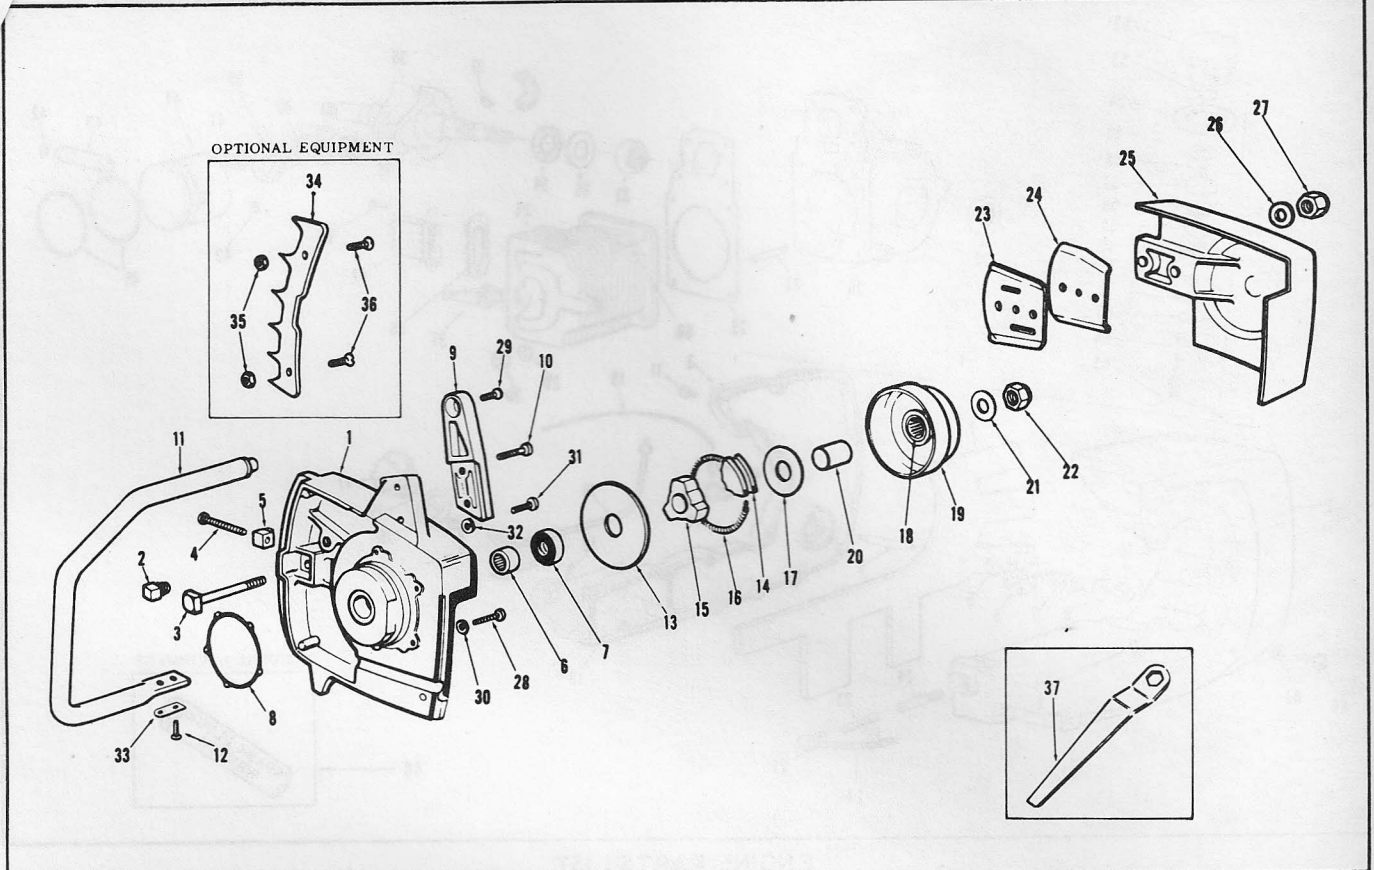

HOLIDAY MODELS - W, Y & G

CLUTCH PARTS LIST

Item No.	Part No.	Description	Qty. Req'd.
1	471334	Bearing Carrier Assembly (Y) (Includes parts marked *)	1
1A	471991	Bearing Carrier Assembly (W-G)	1
2	427997	Elbow - Oiler	1
3	427659	Bolt - Cutter Bar	2
4	201767	*Screw - (Chain Adjust)	1
5	425672	*Pin - (Chain Adjust)	1
6	427657	Bearing C'shaft	1
7	427656	Oil Seal	1
8	428462	Gasket - Brg. Carrier to C'case	1
9	427778	Front Handle Bracket	1
10	304606	Screw - Bracket to Saw	2
11	471372	Front Handle Bar Assy.	1
12	304606	Screw - Handle to Tank	2
13	427734	Cover - Clutch	1
14	427736	Clutch Shoe	3
15	427735	Clutch Driver	1
16	426964	Garter Spring	1
17	427737	Inner Thrust Washer	1
18	425091	Bearing	1

Item No.	Part No.	Description	Qty. Req'd.
19	471508	Sprocket Assy. c/w Bearing	1
20	427742	Inner Race	1
21	427743	Outer Thrust Washer	1
22	427826	Lock Nut - Clutch Side	1
23	427775	Inner Guide Plate	1
24	427776	Outer Guide Plate	1
25	428472	Strut (Y)	1
25A	428820	Strut (W-G)	1
26	425116	Washer - Strut Nut	2
27	425031	Nut - Strut Bolt	2
28	307466	Screw - C'case to Bearing Carr.	2
29	304606	Screw - Handle to Bracket	1
30	120052	Lockwasher	2
31	309330	Screw - C'case to Bearing Carr.	3
32	304145	Lockwasher	3
33	428000	Plate - Handle Mounting	1
34	471581	Pivot Grip Assy. (Incl. pts. mkd. ●)	1
35	427914	●Nut	2
36	307175	●Screw	2
37	425580	Wrench - Guide Bar