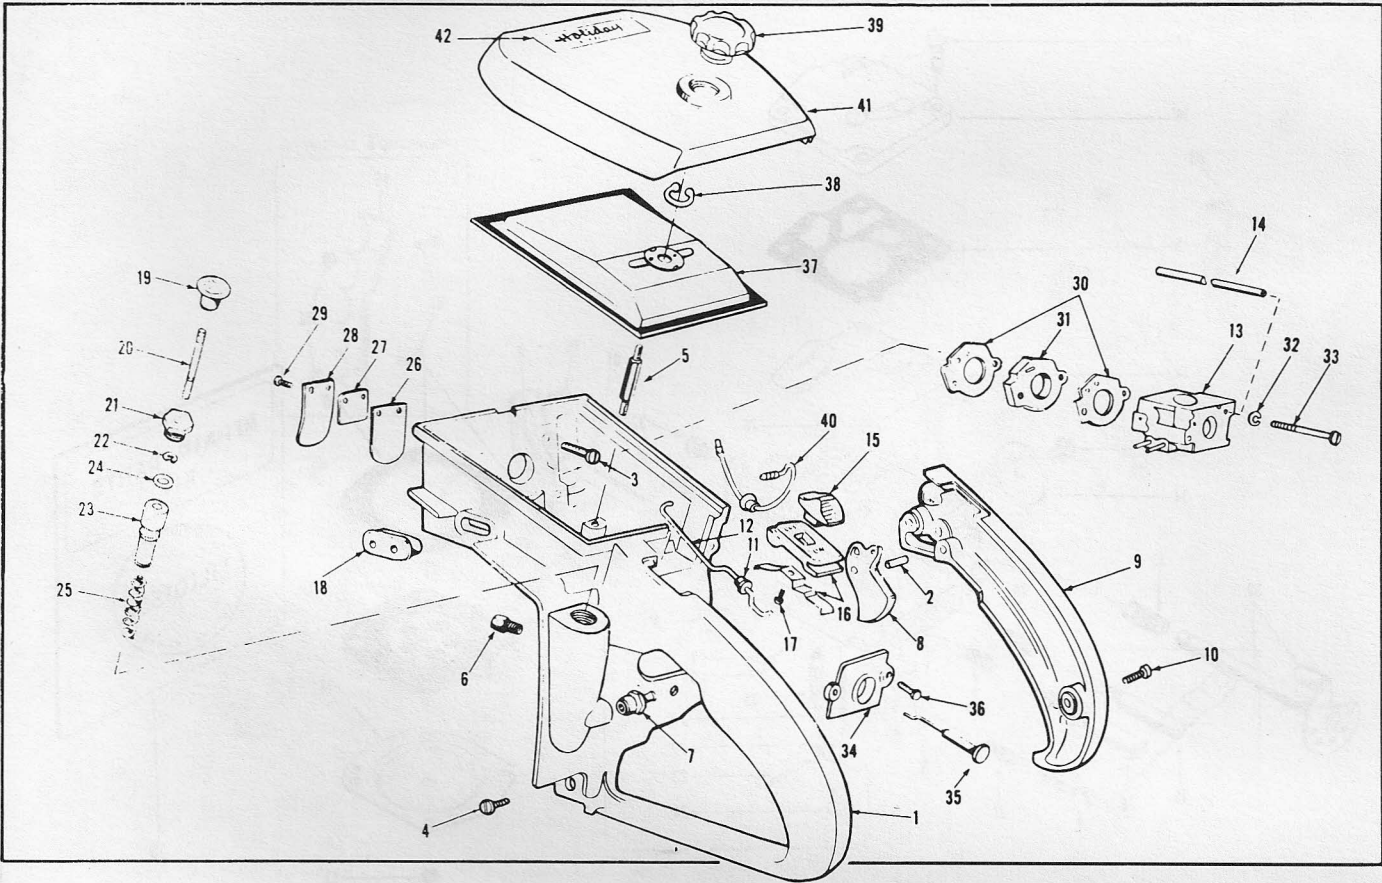

HOLIDAY MODELS - W, Y & G

OUTER ASSEMBLIES PARTS LIST

Item No.	Part No.	Description	Qty. Req'd.
1	471346	Rear Handle Assembly (Y)	1
1A	471988	Rear Handle Assembly (W-G)	1
2	308016	Roll Pin - Throttle Trigger	1
3	510397	Screw - Rear Handle Crankcase	4
4	510397	Screw - Rear Handle Tank	1
5	427837	Stud	1
6	471478	Outlet Valve Assembly - Oil Pump	1
7	471780	Inlet Valve Assembly - Oil Pump	1
8	427696	Throttle Trigger	1
9	427697	Rear Handle Cover (Y)	1
9A	427697	Rear Handle Cover (W-G)	1
10	307613	Screw - Handle Cover	2
11	427698	Grommet - Throttle Link	1
12	427699	Throttle Link	1
13	471772	Carburetor Complete With Choke	1
14	428454	Fuel Hose - Tank to Carb.	1
15	427128	x Switch Button	1
16	471699	Switch Assy. (incl. pts. mkd. x)	1
17	426662	x Screw Self Tapping (Switch)	1
18	428108	Grommet Hi-Lo	1
19	427704	Button - Oiler	1
20	427705	Push Rod	1
21	427706	Cap - Oil Pump	1

Item No.	Part No.	Description	Qty. Req'd.
22	427788	Retaining Clip	1
23	427098	Plunger - Oiler	1
24	427360	"O" Ring (Oil Pump)	1
25	427925	Spring - Plunger - Oil Pump	1
26	427700	Reed Valve	1
27	427701	Reed Support Plate	1
28	427702	Reed Backing Plate	1
29	303764	Screw - Reed Valve	2
30	427722	Gasket - Carb. Mounting	2
31	427723	Insulating Block - Carburetor	1
32	120052	Lockwasher - Carb. Mounting	2
33	427785	Screw	2
34	428448	Cover - Choke	1
35	428447	Choke Knob & Lever	1
36	200832	Screw - Choke Cover to Rear Hole	2
37	471355	Air Filter Element	1
38	427726	Retaining Ring - Knob	1
39	471357	Knob Assembly	1
40	471368	Switch Wire Assembly	1
41	428470	Cover (Y)	1
41A	428804	Cover (W-G)	1
42	428463	Holiday Decal	1