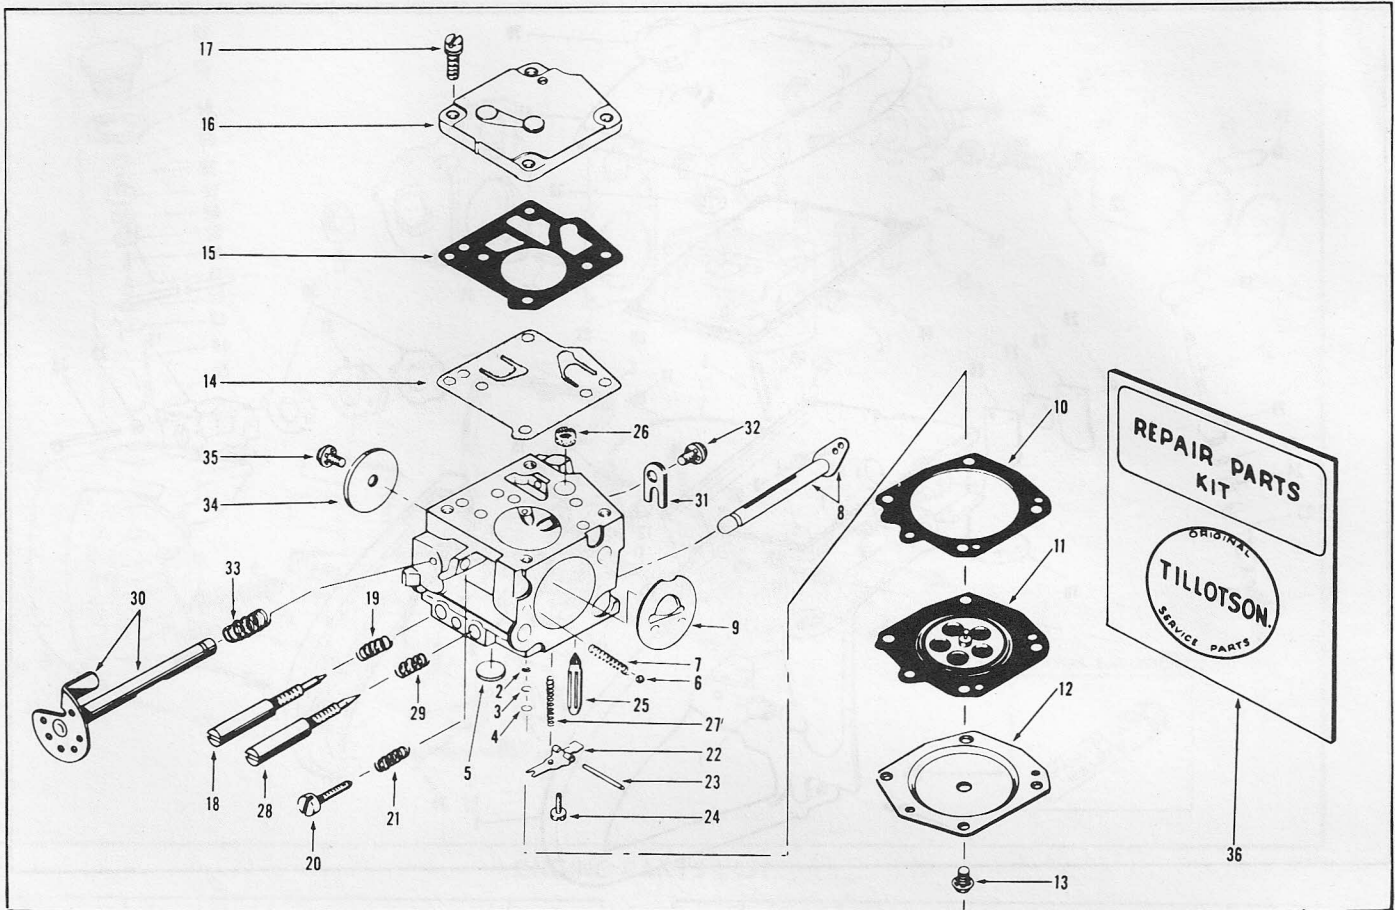

HOLIDAY MODELS - W, Y & G

CARBURETOR PARTS LIST

Item No.	Part No.	Description	Qty. Req'd.	Item No.	Part No.	Description	Qty. Req'd.
1	471772	Carburetor Complete	1	19	425449	* Idle Mixture Screw Spring	1
2	427942	Body Channel Screen	1	20	427963	* Idle Speed Screw	1
3	427943	Body Channel Screen Ret. Ring	1	21	427946	* Idle Speed Screw Spring	1
4	427944	* Body Channel Welch Plug (Small)	1	22	427953	* Inlet Control Lever	1
5	427948	* Body Channel Welch Plug (Large)	1	23	427954	* Inlet Pinion Pin	1
6	428452	Choke Friction Ball	1	24	427962	* Inlet Pinion Pin Ret. Screw	1
7	428453	Choke Friction Spring	1	25	427952	* Inlet Needle	1
8	471775	Choke Shaft & Lever	1	26	427951	* Inlet Screen	1
9	428451	Choke Shutter	1	27	425498	* Inlet Tension Spring	1
10	427950	Diaphragm Gasket	1	28	427960	* High Speed Mixture Screw	1
11	471374	* Diaphragm	1	29	425449	* High Speed Mixture Screw Spring	1
12	427956	Diaphragm Cover	1	30	471380	Throttle Shaft & Lever	1
13	426145	Diaphragm Cover Ret. Screw & L'washer	4	31	427957	Throttle Shaft Clip	1
14	427941	* Fuel Pump Diaphragm	1	32	427947	Throttle Shaft Clip Ret. Screw	1
15	427940	Fuel Pump Gasket	1	33	427961	* Throttle Shaft Return Spring	1
16	427939	Fuel Pump Cover	1	34	425966	Throttle Shutter	1
17	427955	Fuel Pump Cover Ret. Screw & L'washer	4	35	427947	* Throttle Shutter Screw	1
18	427959	* Idle Mixture Screw	1	36	471792	Repair Parts Kit (Includes Parts Marked *)	1