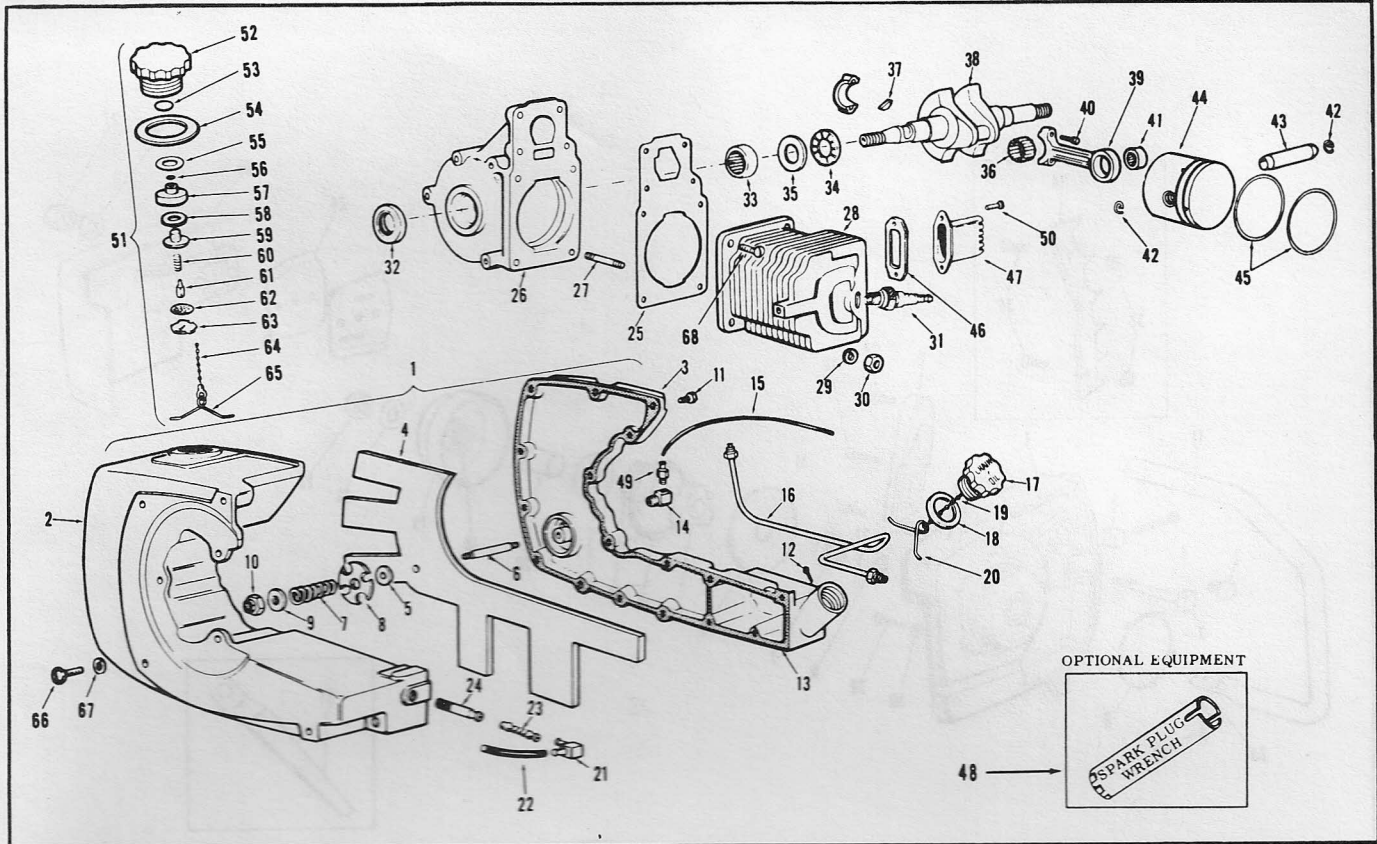

HOLIDAY MODELS - W, Y & G

ENGINE PARTS LIST

Item No.	Part No.	Description	Qty. Req'd.
1	471604	Fuel & Oil Tank Assembly (Y) (Includes parts marked *)	1
1A	471989	Fuel & Oil Tank Assembly (W-G)	1
2	428132	* Fuel & Oil Tank (Y)	1
2A	428822	* Fuel & Oil Tank (W-G)	1
3	428134	* Tank Cover (Y)	1
3A	428823	* Tank Cover (W-G)	1
4	427678	* Wick	1
5	427679	* Gasket	1
6	427677	* Stud Wick	1
7	427681	* Spring	1
8	427680	* Washer - Compression	1
9	306547	* Washer	1
10	425911	* Locknut	1
11	428358	* Screw - Cover to Tank	17
12	306370	* Cotter Pin	1
13	428146	* Gasket - Tank to Cover	1
14	427997	Fitting - Fuel Pickup in Tank	1
15	428454	Fuel Hose - Tank to Carb.	1
16	471528	Oil Line - Pump to Bar	1
17	471343	Oil Filler Cap & Gasket Assy. (Includes parts marked ▲)	1
18	427689	▲ Gasket - Oil Filler Cap	1
19	427690	▲ Bead Chain	1
20	427288	▲ Lock Spring	1
21	428459	Fitting - Oil Pickup in Tank	1
22	428460	Oil Line - Tank to Pump	1
23	428458	Hose - Oil Pickup Line	1
24	471342	Pickup Body Assembly	1
25	427672	Gasket - Crankcase to Cylinder	1
26	471779	Crankcase Assembly (Includes parts marked)	1
27	426642	Stud - To Cylinder	2
28	428512	Cylinder	1
29	306396	Lockwasher	4
30	306397	Nut	2
31	428006	Sparkplug CJ8	1
32	427656	Seal - Crankcase	1

Item No.	Part No.	Description	Qty. Req'd.
33	427657	Bearing	1
34	427782	Thrust Bearing	2
35	427661	Thrust Race	2
36	471493	Roller Needle Set	1
37	428409	Fly Wheel Key	1
38	427660	Crankshaft	1
39	471336	Con Rod Assy. (Inc. pts. mkd. ●)	1
40	311761	● Cap Screw	2
41	427662	● Wrist Pin Bearing	1
42	427671	Retainer - Wrist Pin	2
43	427670	Wrist Pin	1
44	471697	Piston	1
45	471698	Piston Ring Kit	1
46	428189	Gasket - Muffler	1
47	428469	Muffler	1
48	427973	Spark Plug Wrench	1
49	428497	Connector - Fuel Pickup	1
50	306408	Screw - Muffler	2
51	471344	Gas Cap Assembly Complete (Includes parts marked †)	1
52	471327	† Gas Cap Body	1
53	427993	† Filter - Disc	1
54	425087	† Gasket - Gas Cap	1
55	427273	† Gasket - Valve Body	1
56	427281	† "O" Ring	1
57	427276	† Body - Valve	1
58	427274	† Valve - Vacuum	1
59	427275	† Backing Plate	1
60	427280	† Spring	1
61	427279	† Stem - Valve	1
62	427994	† Filter - Disc	1
63	427278	† Cover	1
64	427277	† Bead Chain	1
65	427213	† Lock Spring	1
66	309330	Screw - Tank to Crankcase	3
67	304145	Lockwasher	3
68	306409	Screw - Cylinder to Crankcase	2