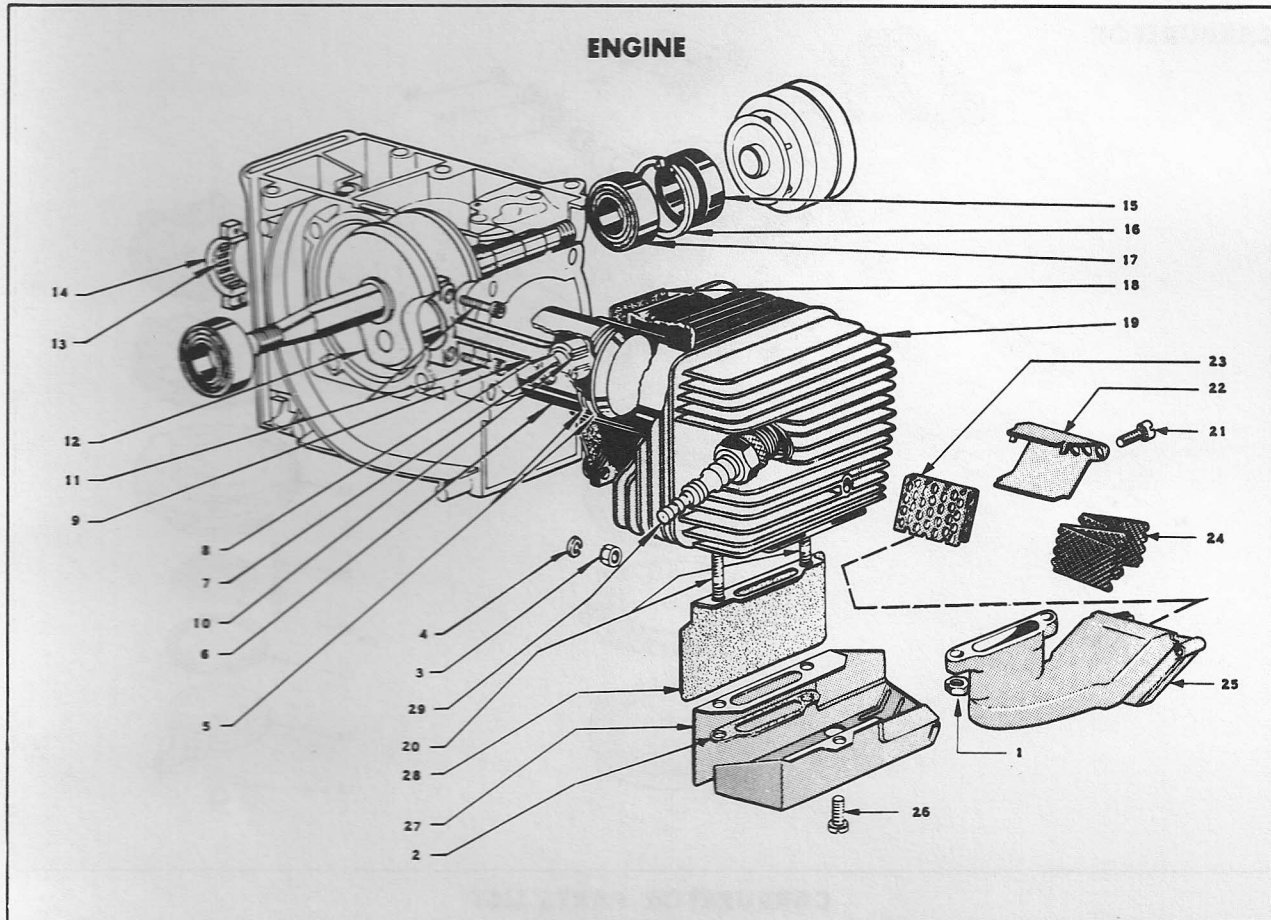

MODEL 550

ENGINE PARTS LIST

Ref. No.	Part No.	Description	Qty. Req'd.	Ref. No.	Part No.	Description	Qty. Req'd.
1	304609	Muffler Nut	2	15	425077	Drive End Seal	1
2	426444	Muffler Gasket	1	16	425067	Retaining Ring	1
3	306397	Cylinder Base Nut	4	17	425066	Main Bearing	2
4	306396	Lockwasher	4	18	426204	Cylinder Base Gasket	1
5	470777	Piston Ring Set	1	19	471258	Cylinder Block	1
6	425640	Piston	1	20	425334	Exhaust Stud	2
7	425062	Wrist Pin Clip	2	*	470688	Muffler Assembly	1
8	425641	Wrist Pin	1	21	307613	Screw	2
9	470168	Connecting Rod Assembly, Complete	1	22	426748	Exhaust Deflector	1
10	425060	Wrist Pin Bearing	1	23	426741	Screen Plate	1
11	304610	Socket Head Screw	2	24	426742	Screen	1
12	426402	Crankshaft	1	25	426744	Muffler Body	1
13	470926	Needles (Pkg. of 12)	1	26	303311	Screw	1
14	470927	Bearing Cage, Two Halves	1	27	426743	Muffler Shroud	1
				28	426740	Gasket Shield	1
				29	076152	Spark Plug	1

*Not Shown