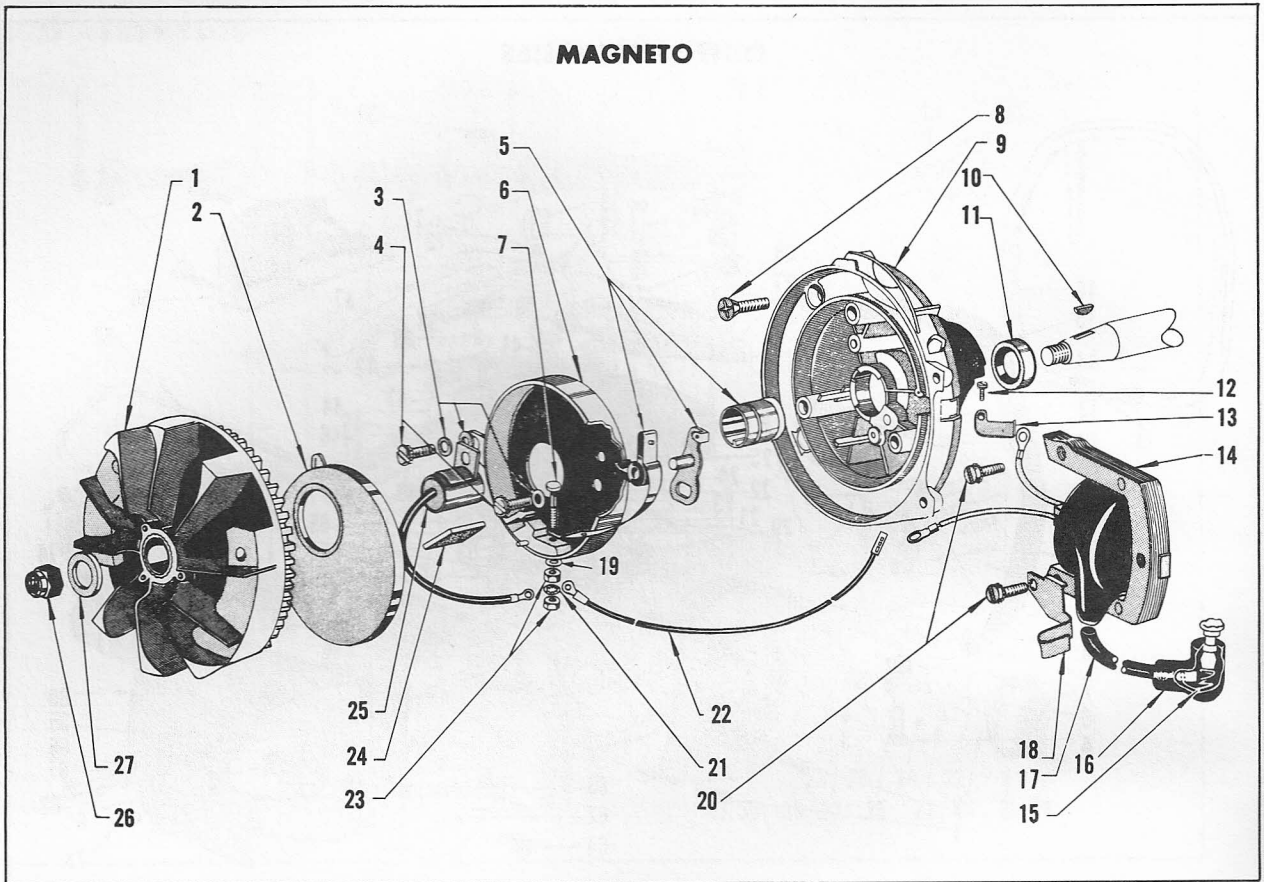

MODEL 550

MAGNETO PARTS LIST

Ref. No.	Part No.	Description	Qty. Req'd.	Ref. No.	Part No.	Description	Qty. Req'd.
1	470604	Flywheel Assembly	1	15	580339	. Rubber Sparky Assy.	1
2	426516	Breaker Housing Cover	1	16	†	. . Sparky Spring	
3	303497	Washer	3	17	426527	. High Tension Lead	1
4	307193	Screw	2	18	426669	High Tension Wire Clip	1
5	470788	Breaker Point Set	1	19	307189	Washer	1
6	426515	Breaker Housing	1	20	510397	Screw	2
7	426522	Terminal Screw	1	21	307247	Washer, Shakeproof	1
8	426567	Screw	4	22	470784	Switch Wire Assembly	1
9	426440	Bearing Housing	1	23	302437	Hex Nut	2
10	425061	Flywheel Woodruff Key	1	24	510189	Oil Wick	1
11	425076	Magneto End Seal	1	25	426528	Condenser	1
12	307192	Screw	1	26	425916	Flexloc Nut, Left Hand	1
13	426508	Lead Clamp	1	27	304671	Washer	1
14	470685	Coil and Lamination Assembly	1				

† Serviced in assembly only