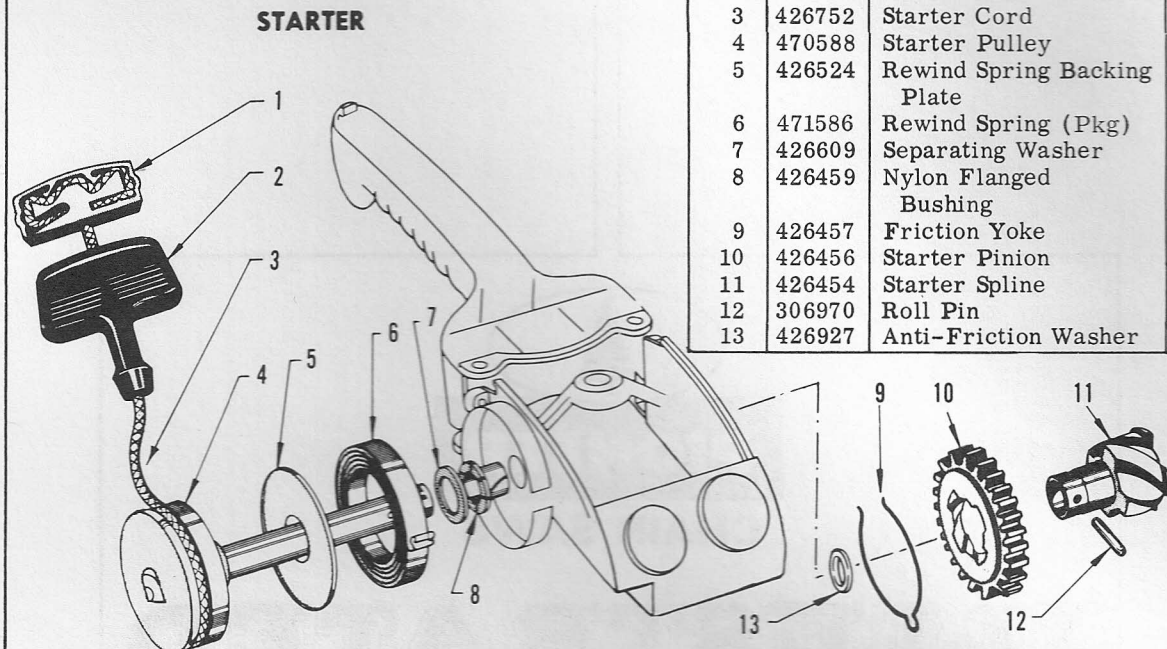

25 CENTS

PIONEER

CHAIN SAWS

**ILLUSTRATED
PARTS
CATALOGUE**

PIONEER SAWS, PETERBOROUGH, ONTARIO, CANADA;
LINCOLN, NEBRASKA, U.S.A.

LITHO U.S.A.

**MODEL
550**

PART NO. 430248 11-72

MODEL 550

STARTER PARTS LIST

Ref. No.	Part No.	Description	Qty. Req'd.
1	304323	Cord Anchor	1
2	602773	Starter Handle	1
3	426752	Starter Cord	1
4	470588	Starter Pulley	1
5	426524	Rewind Spring Backing Plate	1
6	471586	Rewind Spring (Pkg)	1
7	426609	Separating Washer	1
8	426459	Nylon Flanged Bushing	1
9	426457	Friction Yoke	1
10	426456	Starter Pinion	1
11	426454	Starter Spline	1
12	306970	Roll Pin	1
13	426927	Anti-Friction Washer	1

CLUTCH

CLUTCH PARTS LIST

Ref. No.	Part No.	Description	Qty. Req'd.
1	471248	Strut Assembly	1
2	202190	. Chain Adjusting Screw	1
3	425672	. Chain Adjusting Pin	1
4	425020	Clutch Cover	1
5	471295	Sprocket Assembly 8 T	1
6	425091	. Sprocket Bearing	1
7	425061	Clutch Driver Key	1
+	470789	Clutch Assembly	1
8	426963	. Clutch Shoe	3
9	426965	. Inner Plate	1
10	426966	. Outer Plate	1
11	426964	. Clutch Spring	1
12	426962	. Clutch Driver	1
13	425092	Clutch Driver Nut (Flexloc)	1
14	425116	Strut Washer	2
15	425031	Strut Nut	2
*16	471400	Drum and Spline Assembly	1