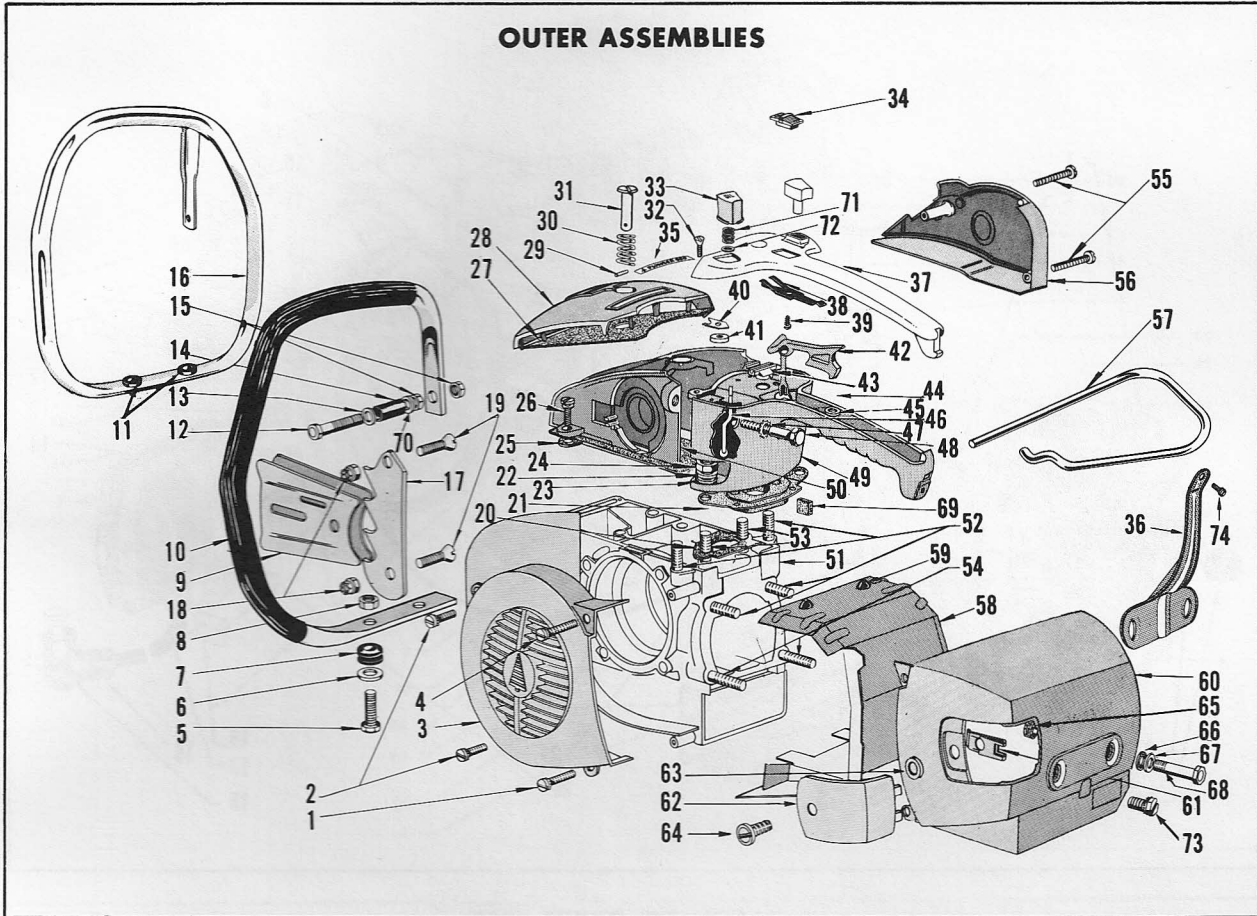

MODEL 550

OUTER ASSEMBLIES

OUTER ASSEMBLIES PARTS LIST

Ref. No.	Part No.	Description	Qty. Req'd.	Ref. No.	Part No.	Description	Qty. Req'd.	Ref. No.	Part No.	Description	Qty. Req'd.
1	304606	Screw, 10-24 x 3/4 Pan Hd. Sems	1	23	426703	Washer - Insulating	2	49	427543	Rear Handle	1
2	302948	Screw, 10-24 x 5/8 Pan Hd. Sems	2	24	306397	Nut - 1/4 x 28 UNF Plain	2	50	427563	Front Section - Air Box	1
3	427566	Blower Cover	1	25	426651	Gasket - Air Box Front Section	1	51	471271	Crankcase Assembly w/studs	1
4	305725	Screw, 10 x 24 x 1-3/8 Pan Hd. Sems	1	26	302948	Screw - 10-24 x 5/8 Sems	2	52	426642	. Stud - 2 Cyl. Top - 2 Rear Handle	4
5	304625	Screw, 1/4 x 28 x 7/8 Hex Head	2	27	426491	Air Filter Element	1	53	426702	. Stud - Carburetor Mounting	2
6	426549	Washer - Shock Absorber	2	28	471246	Top Cover Assembly	1	54	425578	. Stud - Cylinder Bottom	2
7	307417	Shock Absorber - Lower	2	29	426952	. Roll Pin 1/8 x 1/2	1	55	305725	Screw - 1024 x 1-3/8	2
8	426942	Stake Nut - 1/4 x 28 UNF Standard	2	30	426540	. Spring - Top Cover	1	56	427548	Pulley Cover	1
9	425674	Guide - Plates	2	31	426951	. Fastener Pin	1	57	426661	Foothold Loop	1
10	471286	Front Handle	1	32	200608	Screw - 6-32 x 3/8 Flat Head	2	58	470691	Inner Shroud Assembly	1
11	307417	Shock Absorber - Lower (For Wrap Around Handlebar)	2	33	426487	Button - Oiler	1	59	426746	. Rubber Bumper	2
12	131054	Screw, 1/4 x 28 x 1-1/4 Hex Head	1	34	426488	Button - Ignition Switch	1	60	471268	Cylinder Shroud Assembly	1
13	302471	Washer	1	35	427545	Decal	1	61	427581	. Fastener Speed Nut	1
14	426492	Shock Absorber - Upper	1	36	427540	Bracket	1	62	471269	. Inspection Cover Assembly	1
15	426576	Stake Nut - 1/4 x 28 Thin	2	37	426890	Control Panel	1	63	427580	. Retaining Washer	1
16	470671	Wrap Around Handlebar - Optional Extra	1	38	426489	Contact Switch Spring	1	64	304442	. Fastener Screw	1
17	470670	Pivot Grip	1	39	426662	Screw - Self Tapping 6-20 x 3/8	1	65	426749	Spacer - Inner Insulating	1
18	425713	. Nut - Flexloc	2	40	426485	Retainer - Oiler Push Rod Seal	1	66	426703	Washer - Outer Insulating	1
19	130491	. Screw - 1/4 x 28 x 7/8 Flat Head	2	41	426486	Felt Seal - Push Rod	1	67	302474	Washer - Plain	1
20	426705	Gasket - Carb. - Lower	1	42	426534	Trigger Throttle Terminal Block - Switch Lead	1	68	303459	Screw, 1/4 x 20 x 1-1/4	1
21	426780	Insulating Block - Carb.	1	43	426490	Screw - Throttle Trigger Stop	1	69	426708	Crankcase Drain Felt	1
22	303887	Washer - Plain	2	44	426664	Washer - Throttle Trigger Stop	1	70	306407	Washer - Outside Shock Absorber Upper	1
				45	426706	Washer - Throttle Trigger Stop	1	71	426307	Spring	1
				46	426484	Push Rod - Oil Pump	1	72	300154	Washer	1
				47	306488	Washer - Sems	2	73	552421	Sems Screw (Shroud)	1
				48	304913	Screw - Hex Head	2	74	305230	Sems Screw (Handle)	1