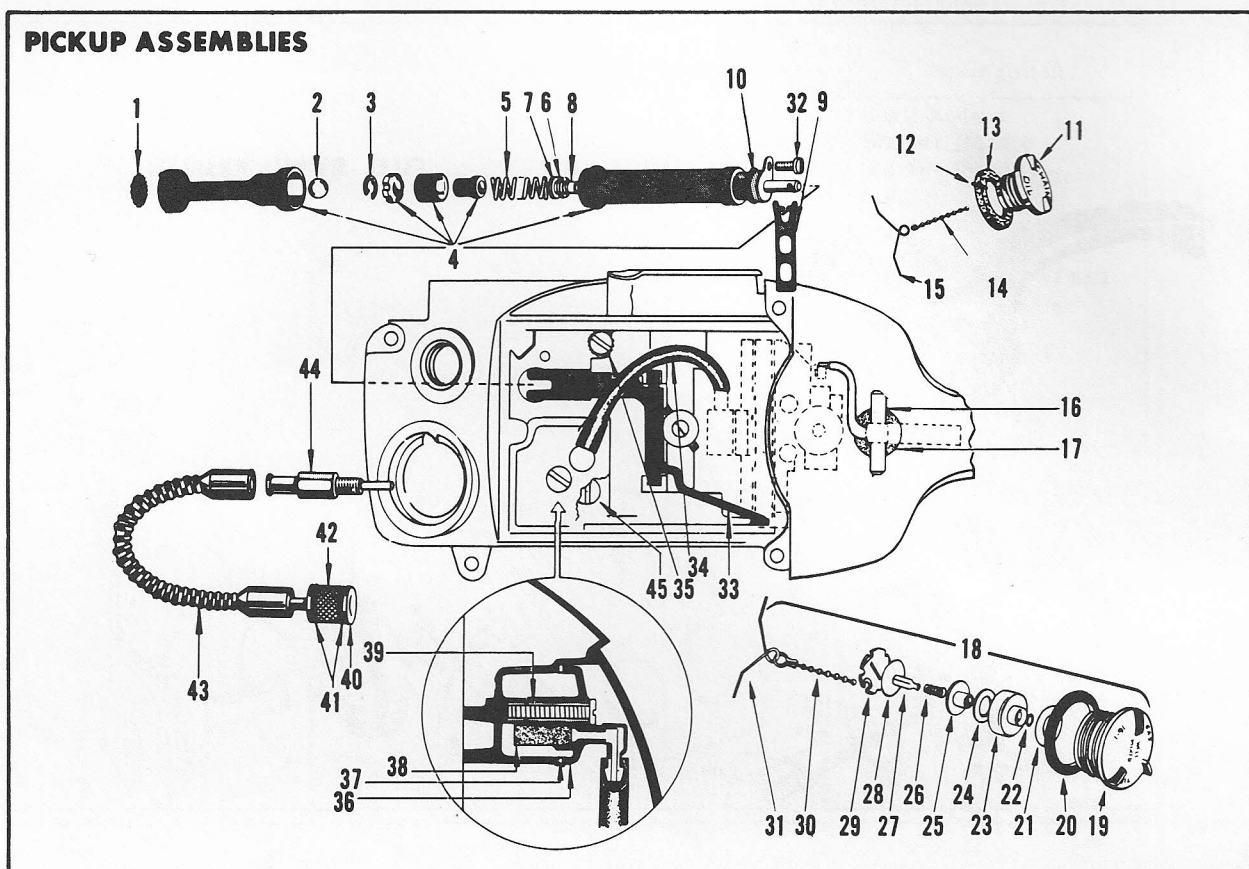

MODEL 550

PICKUP ASSEMBLIES

PICKUP ASSEMBLIES PARTS LIST

Ref. No.	Part No.	Description	Qty. Req'd.	Ref. No.	Part No.	Description	Qty. Req'd.
+	470596	Oil Pump Assembly	1	25	427275	. Backing Plate (Valve)	1
1	426474	. Gauze - Filter	1	26	427280	. Spring	1
2	426227	. Ball - 9/32 Dia. Steel	1	27	427279	. Stem Valve	1
3	202755	. Retaining Ring	1	28	427376	. Filter Disc	1
4	470638	. Oil Pump Body Assembly	1	29	427278	. Cover	1
5	426471	. Spring - Rod - Oil Pump	1	30	427277	. Bead Chain	1
6	425028	. "O" Ring	1	31	427213	. Lock Spring	1
7	300154	. Washer	1	32	305230	. Screw - 10 x 24 x 1/2 Pan Hd Sems - Pump to Airbox	1
8	426470	. Rod - Oil Pump	1	33	470589	Oil Pump Lever Assembly	1
9	426476	. Clip - Oil Pump	1	34	426465	Fuel Line - Carburetor	1
+	471284	Oiler Filler Cap	1	35	551705	Screw 1/4 x 20 x 1 Sems Pan Head	1
10	303059	. "O" Ring	1	36	470672	Filter Cap Assembly (Cap & Elbow)	1
11	427589	. Body	1	37	426464	Gasket	1
12	427289	. Pin	1	38	426563	Felt	1
13	425074	. Gasket	1	39	307190	Screw - 1024 x 1-1/4 Pan Head	1
14	427277	. Bead Chain	1	40	470090	Pickup Head Assembly	1
15	427288	. Lock Spring	1	41	304614	. Retaining Ring	2
16	426542	Pivot Pin - Throttle Lever	1	42	425317	. Screen - Pickup	1
17	426535	Seal - Throttle Trigger	1	43	425343	Flex Fuel Pickup Line	1
18	471283	Gas Cap Assembly	1	44	426466	Fuel Line Adapter	1
19	427587	. Body	1	45	426751	Screw - Air Box Filter Well to Crankcase	1
20	425087	. Gasket (Gas Cap)	1				
21	427273	. Gasket (Valve Body)	1				
22	427281	. "O" Ring (Valve)	1				
23	427276	. Body (Valve)	1				
24	427274	. Valve (Vacuum)	1				

+ Not shown