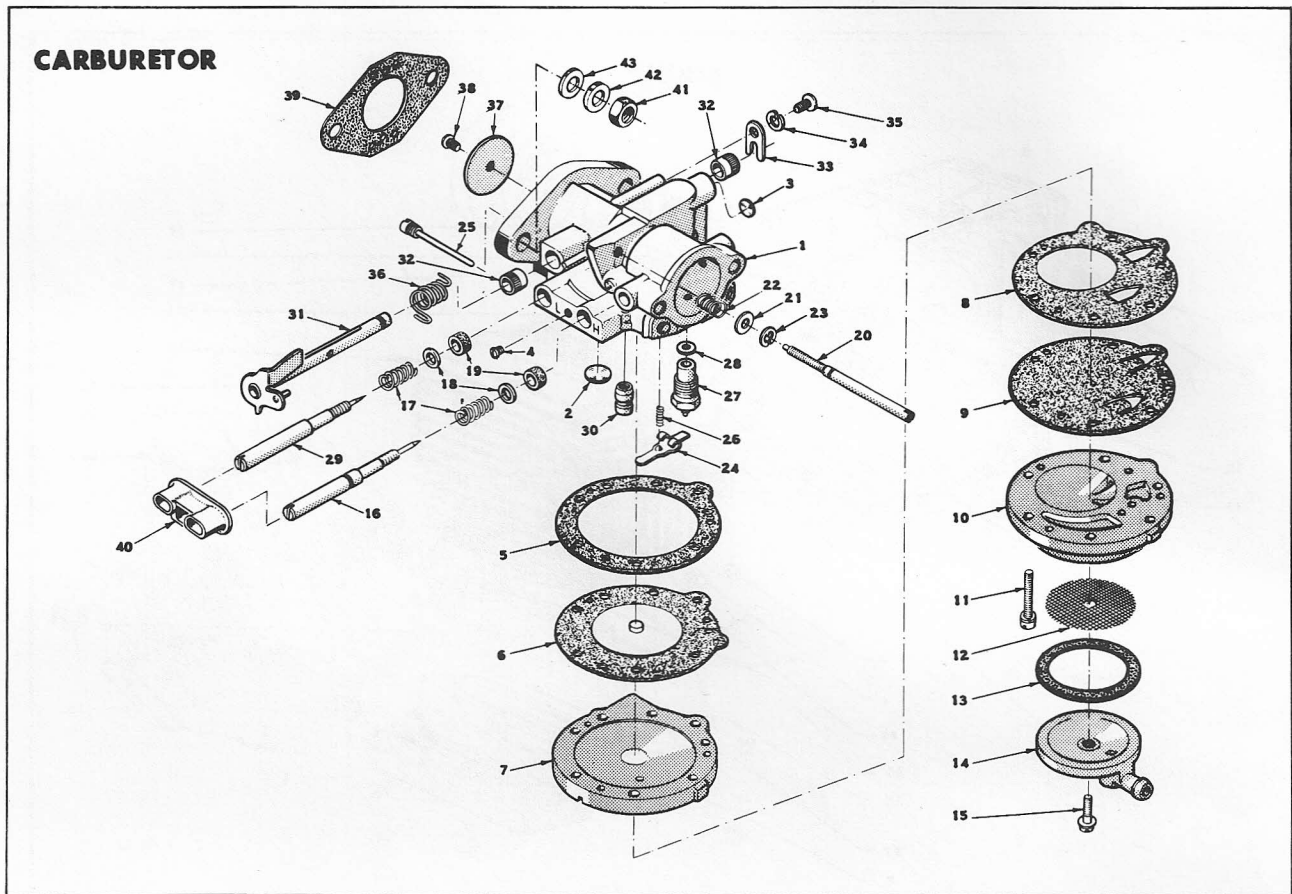

MODEL 550

CARBURETOR PARTS LIST

Ref. No.	Part No.	Description	Qty. Req'd.	Ref. No.	Part No.	Description	Qty. Req'd.
*	470756	Carburetor Assembly	1	22	425386	. Spring	1
1	470780	. Carburetor Body, Complete With Parts Pressed In	1	23	426917	. "E" Ring	1
†2	551595	. Welch Plug	1	†24	425489	. Inlet Control Lever	1
3	426910	. Welch Plug	1	†25	470395	. Screw	1
4	425391	. Drain Screw	1	†26	426922	. Inlet Tension Spring	1
×5	425496	. Diaphragm Gasket	1	†27	470118	. Inlet Needle Seat and Gasket	1
†6	470361	. Diaphragm	1	×28	425486	. . Gasket	1
7	425491	. Cover	1	†29	426923	. Main Adjustment Screw	1
×8	425506	. Gasket	1	30	470772	. Nozzle Check Valve	1
†9	426909	. Diaphragm	1	31	470773	. Throttle Shaft and Lever	1
10	425490	. Fuel Pump Body	1	32	425469	. Bushing	2
11	426146	. Screw and Lockwasher	1	33	425459	. Clip	1
†12	425494	. Screen	1	34	425387	. Lockwasher	1
×13	425493	. Gasket	1	35	425390	. Screw	1
14	425492	. Cover	1	†36	426924	. Return Spring	1
†15	425741	. Retaining Screw	1	37	425446	. Throttle Shutter	1
†16	426921	. Idle Adjustment Screw	1	†38	426145	. Screw and Lockwasher	1
†17	425449	. Spring	2	×39	425046	Flange Gasket	1
×18	426919	. Washer	2	40	426878	Grommet	1
×19	426920	. Packing	2	41	306397	Nut	2
†20	470781	. Idle Speed Regulating Screw	1	42	303887	Washer, Plain	2
†21	426916	. . Washer	1	43	426703	Washer, Insulating	2

*Not Shown

†Part No. 470783 Repair Parts Kit, Also includes Carburetor Gasket and Packing

×Kit Part No. 470782.