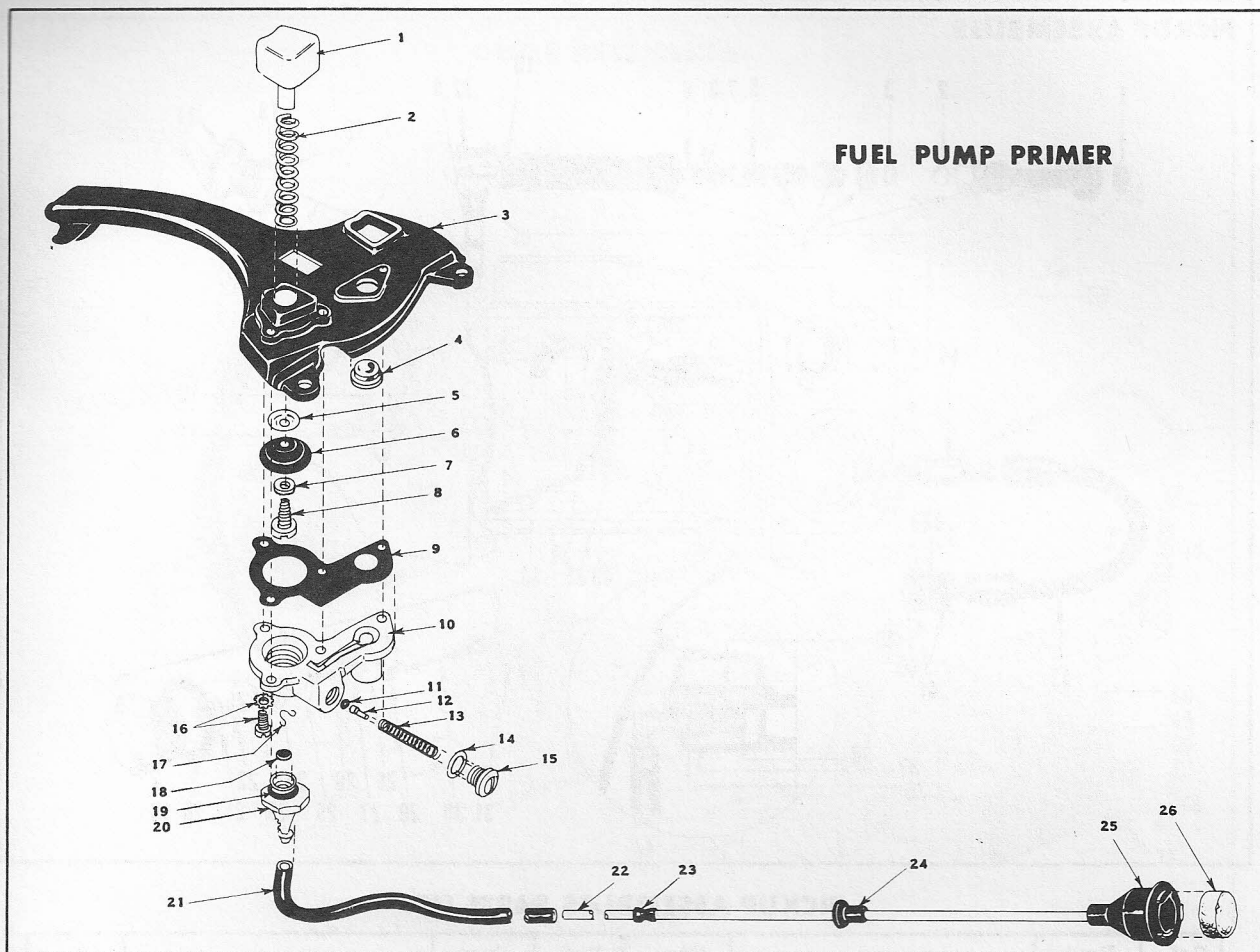

MODEL 550

STARTER PARTS LIST

Ref. No.	Part No.	Description	Qty. Req'd.
1	304323	Cord Anchor	1
2	602773	Starter Handle	1
3	426752	Starter Cord	1
4	470588	Starter Pulley	1
5	426524	Rewind Spring Backing Plate	1
6	471586	Rewind Spring (Pkg)	1
7	426609	Separating Washer	1
8	426459	Nylon Flanged Bushing	1
9	426457	Friction Yoke	1
10	426456	Starter Pinion	1
11	426454	Starter Spline	1
12	306970	Roll Pin	1
13	426927	Anti-Friction Washer	1

CLUTCH

CLUTCH PARTS LIST

Ref. No.	Part No.	Description	Qty. Req'd.
1	471248	Strut Assembly	1
2	202190	. Chain Adjusting Screw	1
3	425672	. Chain Adjusting Pin	1
4	425020	Clutch Cover	1
5	471295	Sprocket Assembly 8 T	1
6	425091	. Sprocket Bearing	1
7	425061	Clutch Driver Key	1
+	470789	Clutch Assembly	1
8	426963	. Clutch Shoe	3
9	426965	. Inner Plate	1
10	426966	. Outer Plate	1
11	426964	. Clutch Spring	1
12	426962	. Clutch Driver	1
13	425092	Clutch Driver Nut (Flexloc)	1
14	425116	Strut Washer	2
15	425031	Strut Nut	2
*16	471400	Drum and Spline Assembly	1

17	471563	. Sprocket Segment - .4	1
18	425091	. Sprocket Bearing	1
*19	470340	Star Sprocket Assembly	1
20	425015	Inside sprocket Washer	1

*Optional Service Replacement
+ Not shown

MODEL 550

FUEL PUMP PRIMER