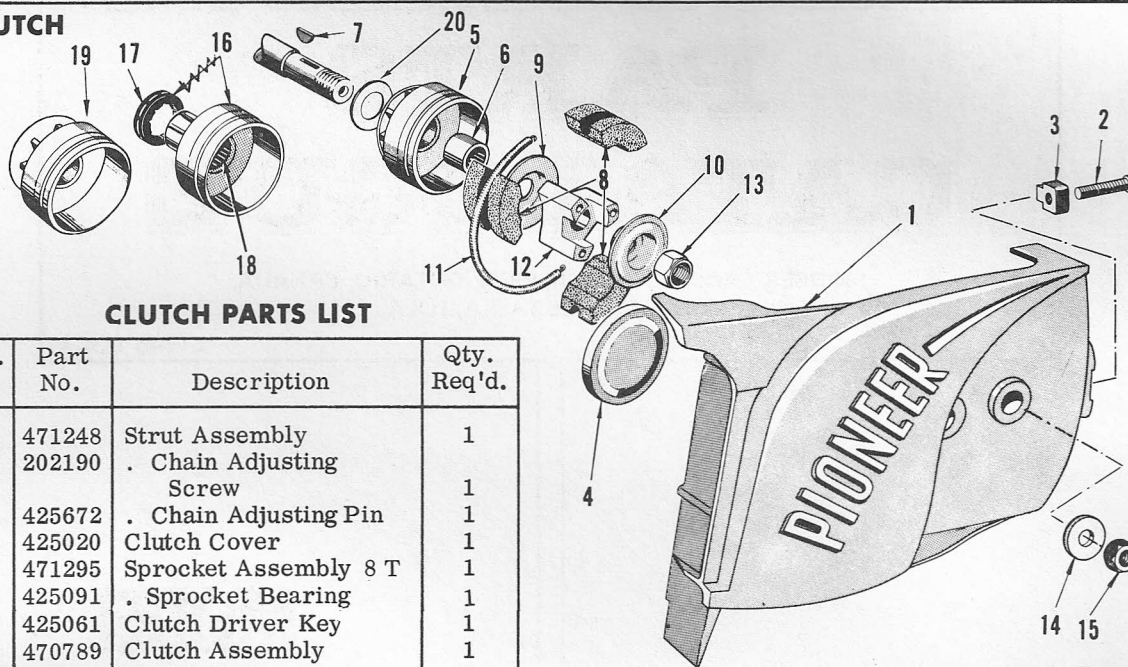

25 CENTS

PIONEER

CHAIN SAWS

**ILLUSTRATED
PARTS
CATALOGUE**

PIONEER SAWS, PETERBOROUGH, ONTARIO, CANADA;
LINCOLN, NEBRASKA, U.S.A.

LITHO U.S.A.

**MODEL
550**

PART NO. 430248 11-72

MODEL 550

STARTER PARTS LIST

Ref. No.	Part No.	Description	Qty. Req'd.
1	304323	Cord Anchor	1
2	602773	Starter Handle	1
3	426752	Starter Cord	1
4	470588	Starter Pulley	1
5	426524	Rewind Spring Backing Plate	1
6	471586	Rewind Spring (Pkg)	1
7	426609	Separating Washer	1
8	426459	Nylon Flanged Bushing	1
9	426457	Friction Yoke	1
10	426456	Starter Pinion	1
11	426454	Starter Spline	1
12	306970	Roll Pin	1
13	426927	Anti-Friction Washer	1

CLUTCH

CLUTCH PARTS LIST

Ref. No.	Part No.	Description	Qty. Req'd.
1	471248	Strut Assembly	1
2	202190	. Chain Adjusting Screw	1
3	425672	. Chain Adjusting Pin	1
4	425020	Clutch Cover	1
5	471295	Sprocket Assembly 8 T	1
6	425091	. Sprocket Bearing	1
7	425061	Clutch Driver Key	1
+	470789	Clutch Assembly	1
8	426963	. Clutch Shoe	3
9	426965	. Inner Plate	1
10	426966	. Outer Plate	1
11	426964	. Clutch Spring	1
12	426962	. Clutch Driver	1
13	425092	Clutch Driver Nut (Flexloc)	1
14	425116	Strut Washer	2
15	425031	Strut Nut	2
*16	471400	Drum and Spline Assembly	1