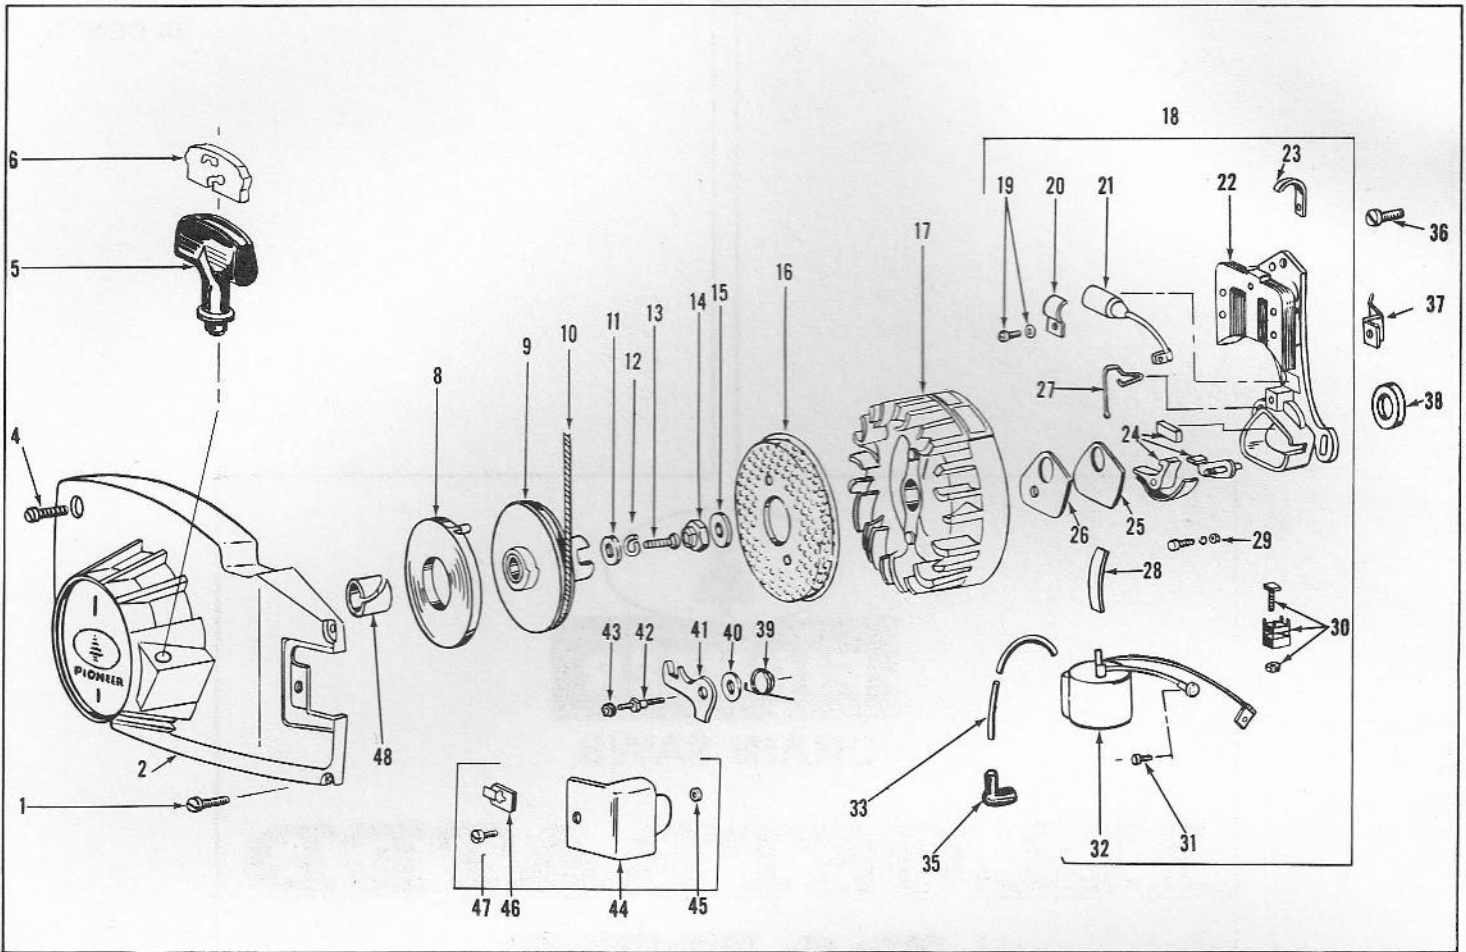

MODELS 2400 AND 2460

STARTER & MAGNETO PARTS LIST

Item No.	Ref. No.	Description	Qty. Req'd.	Item No.	Ref. No.	Description	Qty. Req'd.
1	510397	Screw - Blower Cover	3	26	427756	x Cover - Breaker Box	1
2	472211	Blower Cover Assy.	1	27	425698	x Spring - Breaker Box	1
4	311834	Screw - Blower cover to fuel tank	1	28	427748	x Coil Wedge Spring	1
5	427370	Starter Handle	1	29	471366	x Fixed Contact Screw Assy.	1
6	427492	Anchor	1	30	471364	x Terminal Connection Unit	1
8	471588	Starter Spring	1	31	427749	x Coil Ground Screw	1
9	471371	Starter Pulley Assy.	1	32	471365	x Coil Assy.	1
10	426752	Starter Cord	1	33	427926	High Tension Wire	1
11	428105	Washer	1	35	580339	Sparky Assembly	1
12	306398	Washer	1	36	304605	Screw - Stator to Fuel Tank	3
13	551725	Screw - Pulley to shaft	1	37	427867	Clip - High Tension Lead	1
14	427826	Locknut (L. H. Flywheel)	1	38	427917	Magneto Felt	1
15	306405	Washer	1	39	427764	Spring - Starter Pawl	2
16	428092	Rotating Screen	1	40	202150	Washer - Pivot to flywheel	2
17	471362	Flywheel Assy.	1	41	427765	Starter Pawl	2
18	471590	Stator Assy. (incl. pts. mkd. x)	1	42	427763	Pivot	2
19	425948	x Clamp Screw Assy.	1	43	427914	Nut - Screen to pivot	2
20	427754	x Condensor Clamp	1	44	472216	Inspect Cover Assy (incl. pts. mkd. ▲)	1
21	471354	x Condensor Assy.	1	45	427968	▲ Washer - inspect. cover	1
22	427752	x Stator Plate & Core	1	46	428445	▲ Speed Nut	1
23	428106	x Clip	1	47	427965	▲ Screw	1
24	471500	x Breaker Point Set with Felt	1	48	428444	Bearing Liner - Nylon	
25	429076	x Gasket - Breaker Box	1