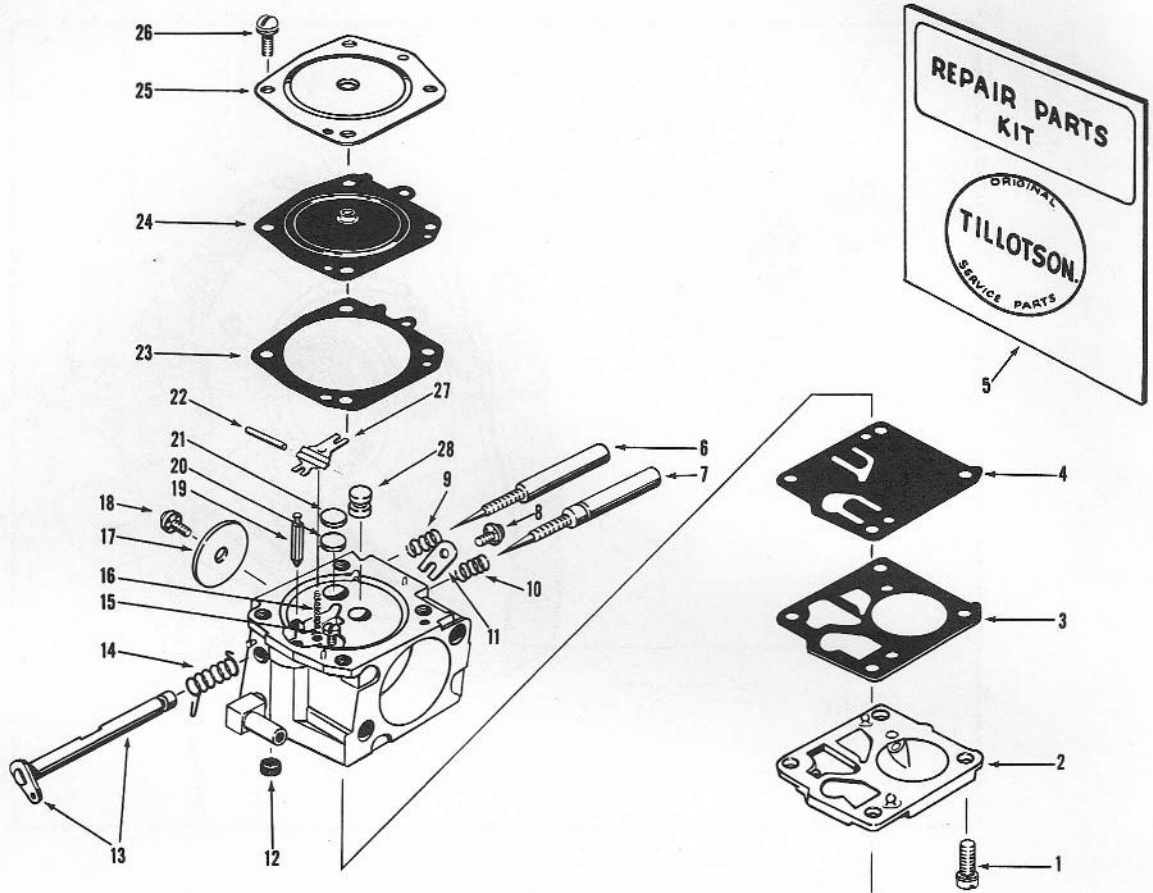

MODELS 2400 AND 2460

CARBURETOR PARTS LIST

Item No.	Ref. No.	Description	Qty. Req'd.
1	427955	Screw & Lockwasher	4
2	427939	Cover - Pump	1
3	*427940	Gasket	1
4	*427941	Diaphragm	1
5	471771	Repair Parts Kit (incl. pts. mkd *)	1
6	*428419	Idle Adj. Screw	1
7	*428414	Main Adj. Screw	1
8	*427947	Screw & Lockwasher	1
9	*425449	Idle Adj. Spring	1
10	*425449	Main Adj. Spring	1
11	427957	Throttle Shaft Clip	1
12	*427951	Inlet Screen	1
13	471739	Throttle Shaft & Lever	1
14	*428417	Throttle Shaft & Return Spring	1

Item No.	Ref. No.	Description	Qty. Req'd.
15	* 427962	Inlet Pinion Pin Ret. Screw	1
16	* 426922	Inlet Tension Spring	1
17	425966	Throttle Shutter	1
18	* 427947	Screw & Lockwasher	4
19	* 427952	Inlet Needle	1
20	* 428149	Reducer	1
21	* 427948	Welch Plug	1
22	* 427954	Inlet Pinion Pin	1
23	* 427950	Gasket	1
24	* 471374	Diaphragm Assy.	1
25	427956	Cover - Diaphragm	1
26	426145	Screw & Lockwasher	1
27	* 427953	Inlet Control Lever	1
28	471618	Check Valve Assy.	1

Carburetor Assy. Complete 471710