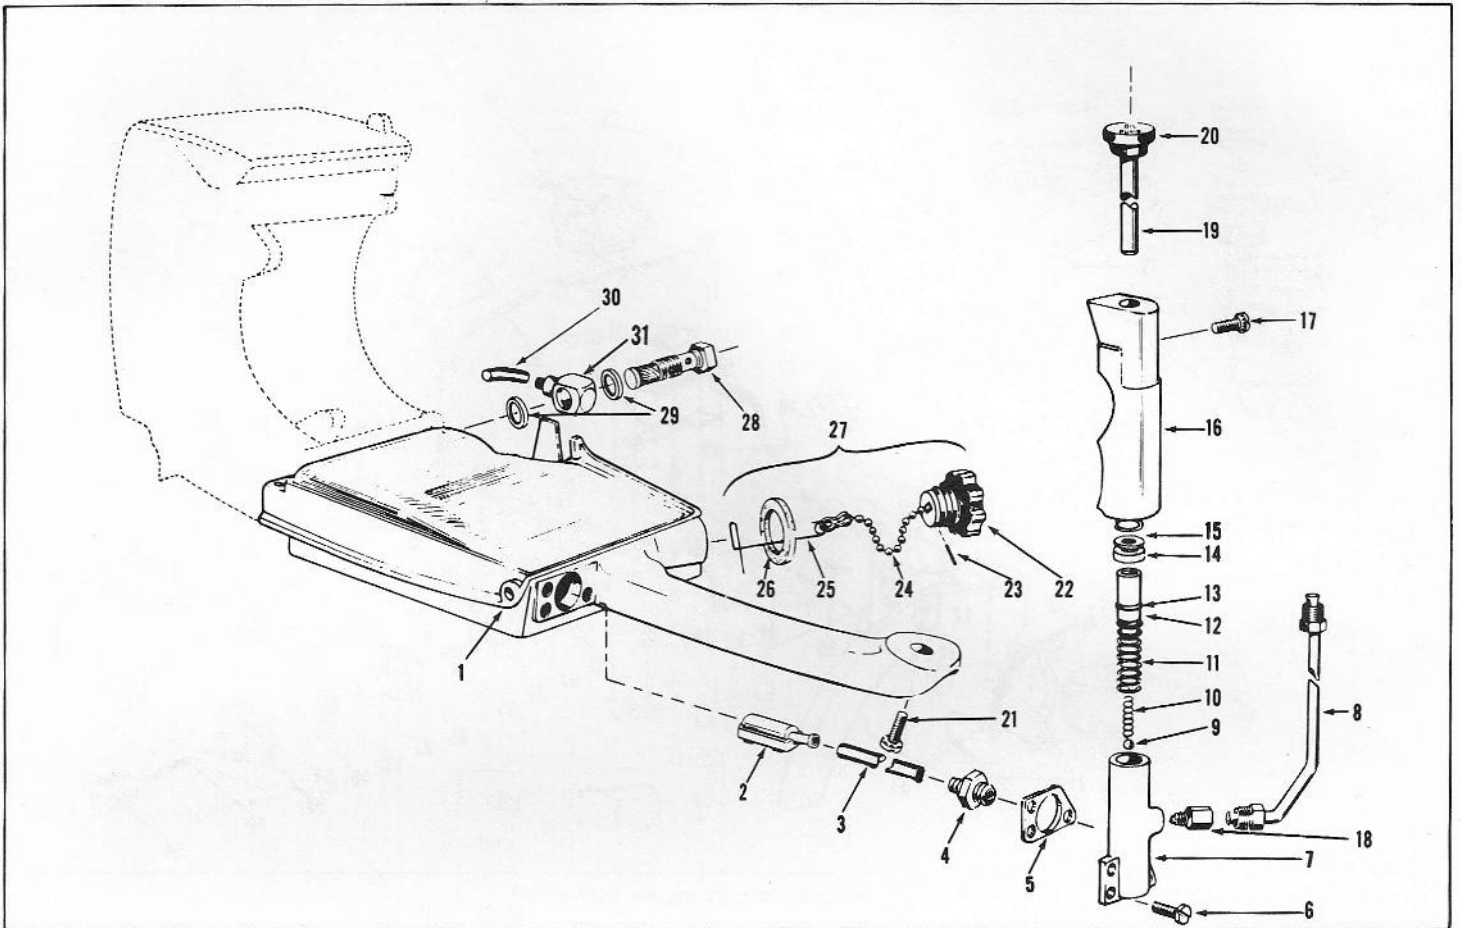

MODELS 2400 AND 2460

OUTER ASSEMBLIES PARTS LIST

Item No.	Ref. No.	Description	Qty. Req'd.
	471820	Gas Cap Assy. (incl. pts. mkd. *)	
8	471821	* Gas Cap Body Assy.	1
9	428600	* Filter Cover	1
10	427994	* Filter Disc	1
11	427278	* Cover	1
12	425087	* Gasket	1
13	427277	* Bead Chain	1
14	427213	* Lock Spring	1
15	471357	Knob Assy.	1
16	427726	Retaining Ring	1
17	428340	Decal	1
18	428888	Air Filter Cover	1
19	428728	Air Filter Element	1
20	428204	Grommet	1
21	428889	Rear Handle (& Air Box)	1
22	304852	Screw (Rear Handle to C'case)	1
23	304606	Screw (Rear Handle to C'case)	3
24	427862	Fuel Hose (Tank to Filter)	1
25	305230	Screw (Bowl to Air Box)	1
26	471917	Fuel Filter Bowl Assy.	1
27	428010	Felt	1
28	427369	Gasket	1
29	472358	Cover Assy.	1
30	307506	Screw	1
33	427888	Gasket	1
34	471710	Carburetor	1
35	428350	Fuel Hose (Filter to Carb.)	1
36	306370	Cotter Pin	1
37	427785	Screw (Carb. to Reed Body)	2
38	428081	o Stud (Blow Back Tube)	1
39	471571	Blowback Tube Assy. (incl. pts. mkd. o)	1
41	428351	Throttle Link	1
42	427128	& Switch Button	1
43	471699	Switch Assy. (incl. pts. mkd. &)	1

MODELS 2400 AND 2460

PICK-UP ASSEMBLIES PARTS LIST

Item No.	Ref. No.	Description	Qty. Req'd.
1	472218	Oil Tank Assy. (2400)	1
1A	472219	Oil Tank Assy. (2460)	1
2	471709	* Oiler Pick-up Assy.	1
3	428337	* Hose - Oil Pick-Up	1
4	428624	* Body - Inlet Valve	1
5	427861	Gasket	1
6	307613	Screw - Oil Pump to Tank	3
7	428891	* Oil Pump Body	1
8	471654	Oil Line - Manual Pump to Bar (2460)	1
8A	471529	Oil Line (2400)	1
9	428341	* Ball - Inlet Valve	1
10	428342	* Spring - Ball	1
11	428357	* Spring - Oil Pump	1
12	428343	* Plunger - Oil Pump	1
13	427360	* "O" Ring - Oil Pump	1
14	427367	Washer - Felt	1
15	202755	Clip - Plunger Rod	1
	471711	Oil Pump Assy. Complete (Includes Parts Marked *)	