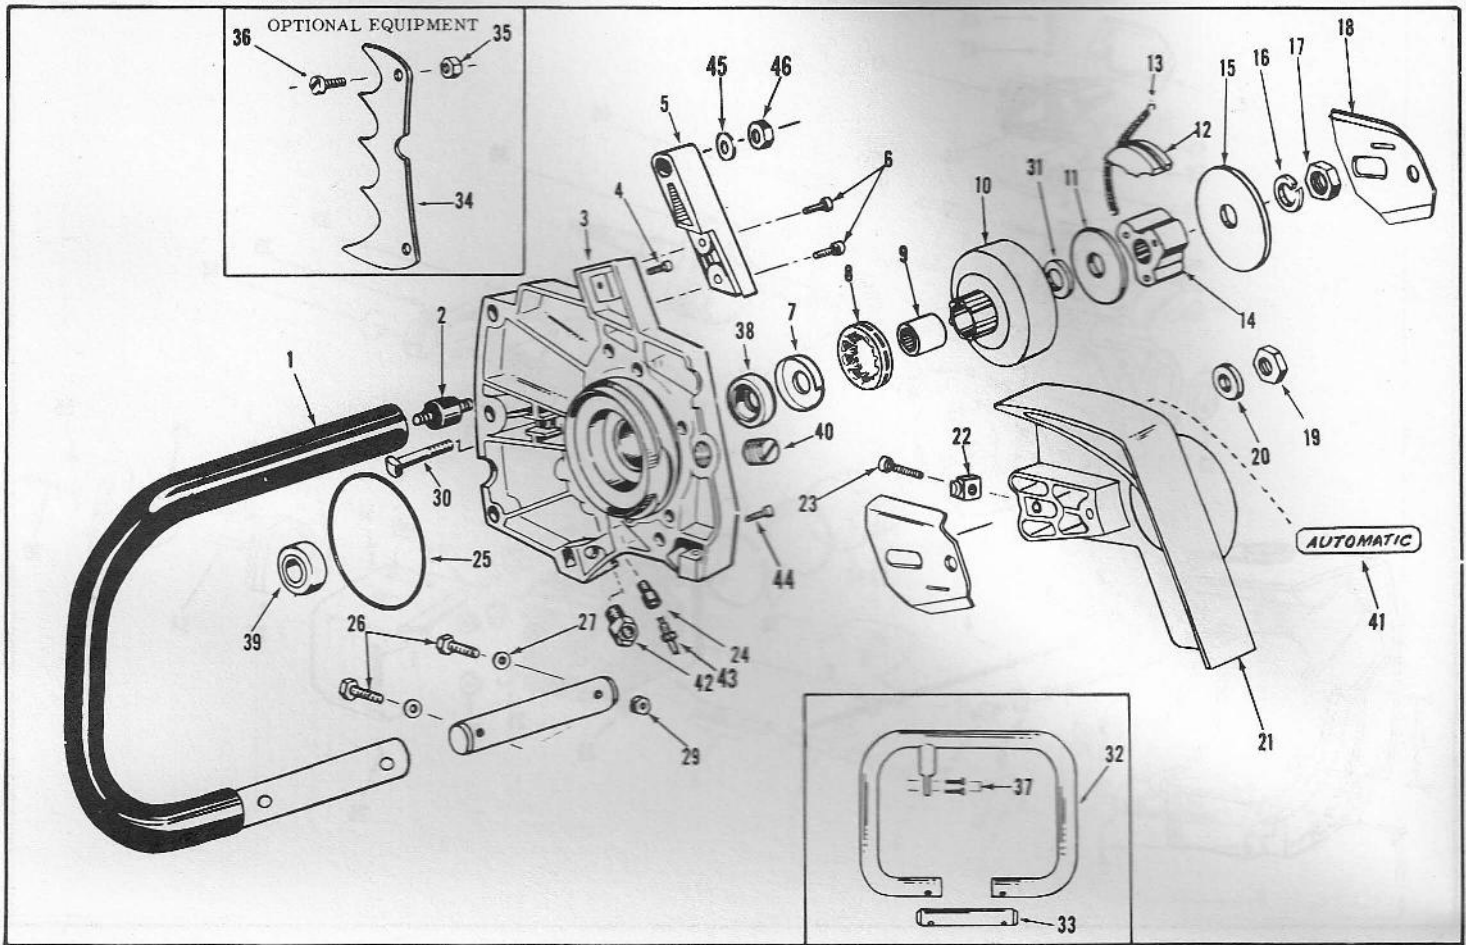

MODELS 2400 AND 2460

CLUTCH PARTS LIST

Item No.	Ref. No.	Description	Qty. Req'd.
1	471962	Front Handle Assy. (2400)	1
	471963	Front Handle Assy. (2460)	1
2	377582	Rubber Mount	1
3	471727	Bearing Carrier Assy. (2400)	1
	471728	Bearing Carrier Assy. (2460)	1
4	302948	Screw - Brg. Carrier to C'case	3
5	428695	Front Handle Bracket	1
6	304606	Screw - Handle Bracket to Bar Pad	2
7	428140	Seal Cover	1
8	471563	Sprocket Segment	1
9	425091	Bearing	1
10	471401	Clutch Drum Assy. (incl.pts.mkd.)	1
11	427915	Clutch Plate	1
12	427187	Clutch Shoe	3
13	426964	Clutch Spring	1
14	471576	Clutch Driver	1
15	427916	Clutch Cover	1
16	120177	Washer	1
17	427181	Nut (R.H. Clutch)	1
18	425674	Guide Plate	2
19	425031	Nut - strut	2
20	427980	Washer strut	2
21	472220	Strut Assy. (incl.pts.mkd.*)	1
22	425672	* Pin - Chain Adjustment	1
23	202190	* Screw - Chain Adjustment	1
24	428497	Fitting - Oiler tube (2460 only)	1

Item No.	Ref. No.	Description	Qty. Req'd.
25	427889	"O" Ring - oiler	1
26	303459	Bolt - Front Handle	2
27	306396	Washer - Front Handle	2
29	427170	Nut - Front Handle	1
30	427659	Cutter Bar Bolt	2
31	428164	Thrust Washer - Clutch	1
32	471972	Full Wrap Handle Assy. (2400)	1
	471973	Full Wrap Handle Assy. (2460)	1
33	428027	Plug Handle (Full Wrap)	1
34	471842	Pivot Grip (incl.pts.mkd.)	1
35	427170	Nut	2
36	314215	Screw	2
37	305230	Screw (Full Wrap only)	2
38	428128	Seal - Bearing Carrier (2400)	1
38A	428746	Seal - Bearing Carrier (2460)	1
39	425066	Bearing Main - Brg. Carrier (2460)	1
39A	427849	Bearing Main - Brg. Carrier (2400)	1
40	307463	Plug (2460 only)	1
41	428894	Decal - Strut (2460 only)	1
42	428258	Oil Fitting (2460 only)	1
42A	428001	Oil Fitting (2400)	1
43	427717	Oil Line (2460)	1
44	312472	Screw - Brg. Carrier to C'case	3
45	306799	Washer	1
46	302103	Nut	1