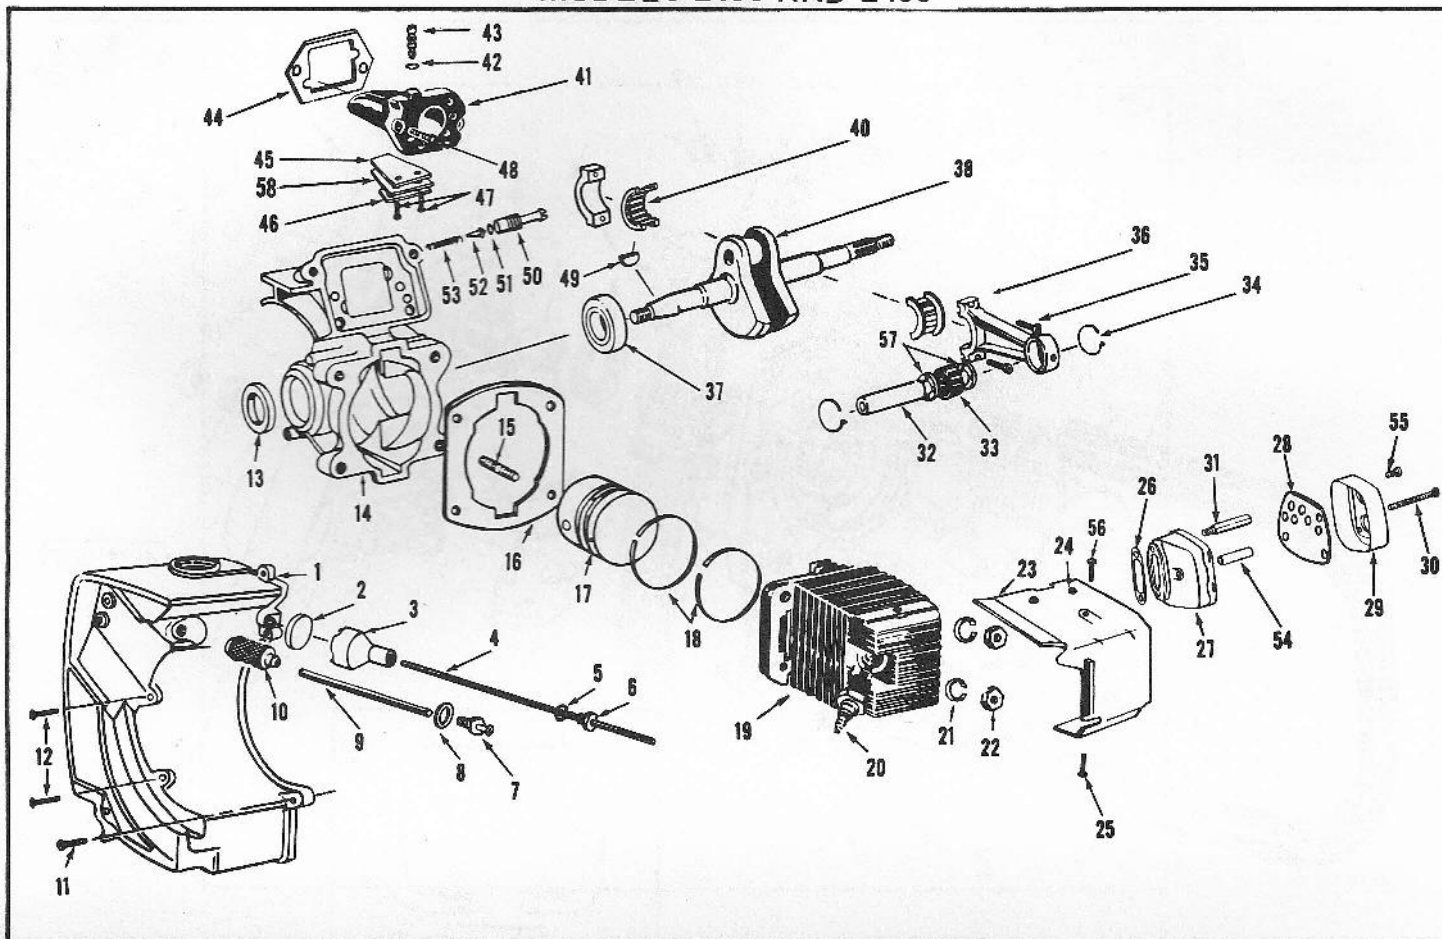

MODELS 2400 AND 2460

ENGINE PARTS LIST

Item No.	Ref. No.	Description	Qty. Req'd.	Item No.	Ref. No.	Description	Qty. Req'd.
1	472217	Fuel Tank Assy.	1	29	471612	Muffler Cover	1
2	426826	Felt - Fuel Filter	1	30	305230	Screw - Muffler	2
3	426823	Primer Filter Body	1	31	428169	Stud - Muffler to Cylinder	2
4	428003	Pickup Line	1	32	428367	Wrist Pin	1
5	202612	"O" Ring	1	33	472230	Wrist Pin Bearing	1
6	428002	Nut - Primer Tube	1	34	428781	Retainer Wrist Pin	2
7	427856	Connector	1	35	428826	* Cap Screw - Con Rod	2
8	427855	Gasket	1	36	471983	Connecting Rod Assy (incl.pts.mkd.*)	1
9	427857	Hose (Fuel Pickup)	1	37	427849	Main Bearing	1
10	470193	Pickup Head Assy.	1	38	428365	Crankshaft (2400)	1
11	302948	Screw	6		428366	Crankshaft (2460)	1
		4 Fuel Tank to Brg. Carrier		40	472365	Bearing Cage Assy. c/w needles	1
		1 Oil Tank to Fuel Tank		41	471708	Reed Valve Assy. (incl.pts.mkd. †)	1
		1 Oil Tank to Brg. Carrier		42	304598	†"O" Rind	1
12	551706	Screw - Fuel Tank to C'case	2	43	428338	†Needle (idle speed)	1
13	427656	Seal - Crankshaft	1	44	427885	†Gasket (reed valve to c'case)	1
14	471726	Crankcase Assy. (incl.pts.mkd.x)	1	45	428336	†Reed	1
15	426642	x Stud - C'case to Cylinder	4	46	428127	†Retainer (reed valve)	1
16	428872	Gasket	1	47	428335	†Screw (reed to body)	2
17	471901	Piston & Dowel Pin Assy.	1	48	309483	Screw (reed valve to c'case)	2
18	471736	Piston Ring Set	1	49	428409	Flywheel Key	1
19	471729	Cylinder Assy.	1	50	427981	Check Valve Body	1
20	428006	Spark Plug	1	51	308528	"O" Ring Check Valve Body	1
21	306396	Lockwasher	4	52	426835	Stem Check Valve Body	1
22	306397	Nut	4	53	426837	Spring Check Valve Body	1
23	471961	Inner Shroud Assy. (incl.pts.mkd.)		54	428279	Spacer - Long	1
24	426746	Bumper - Inner shroud	2	55	313217	Screw - Muffler to Cylinder	1
25	510278	Screw - Inner shroud	1	56	551725	Screw - Inner Shroud	1
26	428189	Gasket	1	57	428800	Thrust Washers	2
27	471641	Muffler Body Assy.	1	58	428246	†Stiffener	1
28	428573	Baffle Plate	1