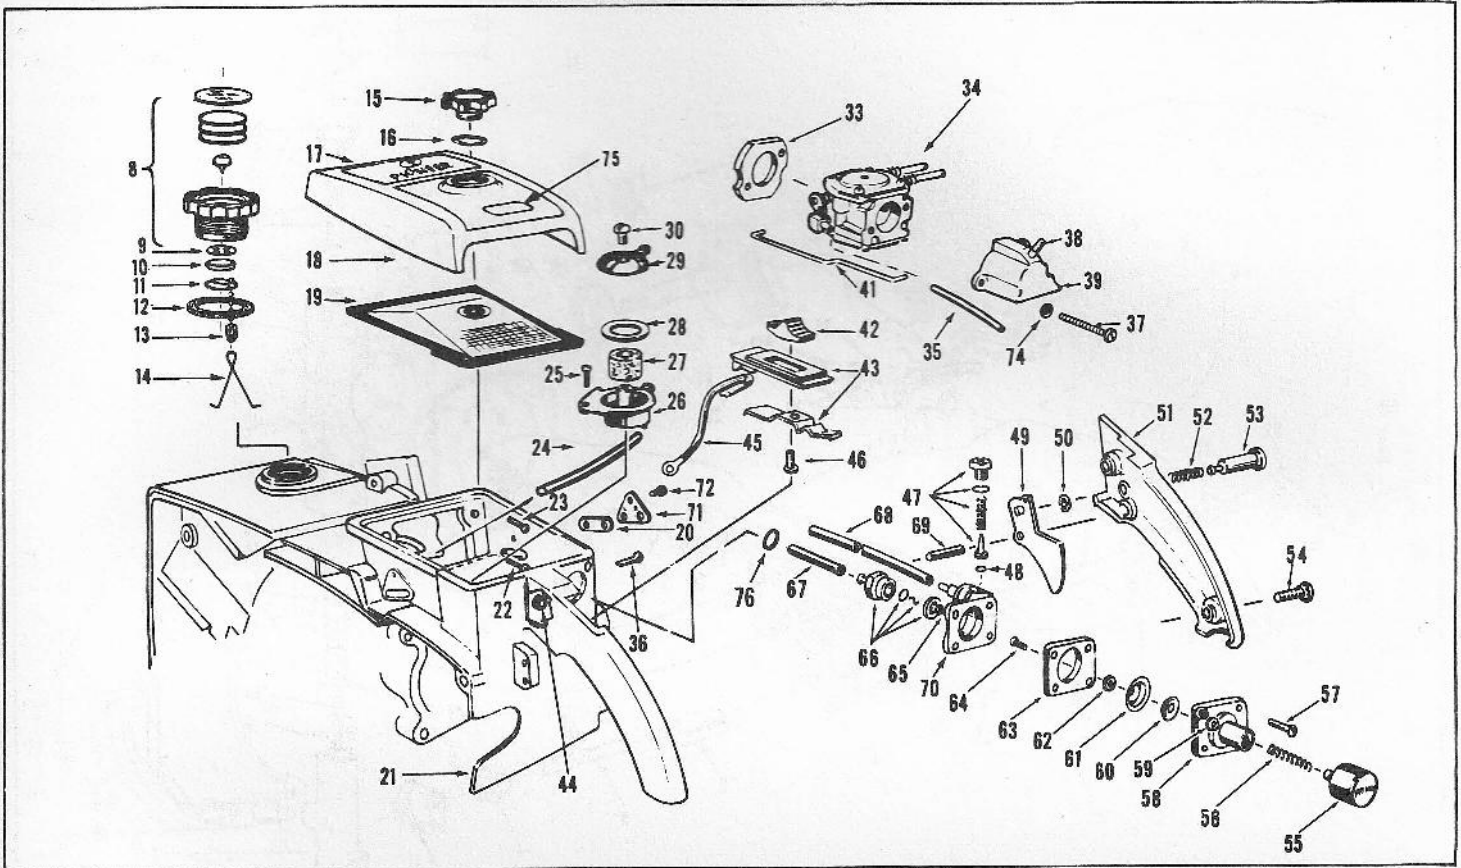

MODELS 2400 AND 2460

OUTER ASSEMBLIES PARTS LIST

Item No.	Ref. No.	Description	Qty. Req'd.
	471820	Gas Cap Assy. (incl. pts. mkd. *)	
8	471821	* Gas Cap Body Assy.	1
9	428600	* Filter Cover	1
10	427994	* Filter Disc	1
11	427278	* Cover	1
12	425087	* Gasket	1
13	427277	* Bead Chain	1
14	427213	* Lock Spring	1
15	471357	Knob Assy.	1
16	427726	Retaining Ring	1
17	428340	Decal	1
18	428888	Air Filter Cover	1
19	428728	Air Filter Element	1
20	428204	Grommet	1
21	428889	Rear Handle (& Air Box)	1
22	304852	Screw (Rear Handle to C'case)	1
23	304606	Screw (Rear Handle to C'case)	3
24	427862	Fuel Hose (Tank to Filter)	1
25	305230	Screw (Bowl to Air Box)	1
26	471917	Fuel Filter Bowl Assy.	1
27	428010	Felt	1
28	427369	Gasket	1
29	472358	Cover Assy.	1
30	307506	Screw	1
33	427888	Gasket	1
34	471710	Carburetor	1
35	428350	Fuel Hose (Filter to Carb.)	1
36	306370	Cotter Pin	1
37	427785	Screw (Carb. to Reed Body)	2
38	428081	o Stud (Blow Back Tube)	1
39	471571	Blowback Tube Assy. (incl. pts. mkd. o)	1
41	428351	Throttle Link	1
42	427128	& Switch Button	1
43	471699	Switch Assy. (incl. pts. mkd. &)	1

Item No.	Ref. No.	Description	Qty. Req'd.
44	428352	Grommet	1
45	471422	Switch Wire Assy.	1
46	426662	& Screw	1
47	470729	● Exit Valve Assy. (incl. pts. mkd. ▲)	1
48	308528	▲ "O" Ring - Exit Valve	1
49	427696	Throttle Trigger	1
50	309623	Retainer Clip	1
51	428890	Rear Handle Cover	1
52	428171	Spring - Throttle Lock	1
53	427815	Pin - Throttle Lock	1
54	307613	Screw - Cover to rear handle	2
†	471421	Primer Assy. Complete (incl. pts. mkd. ●)	
55	427712	● Button	1
56	427800	● Spring - Primer Button	1
57	311835	Screw - Primer to Rear Handle	2
58	427860	● Cover - Primer Pump	1
59	302437	● Nut - Primer Body to Cover	2
60	426818	● Cup	1
61	426815	● Diaphragm	1
62	426926	● Cup Washer	1
63	427715	● Gasket	1
64	426821	● Screw	1
65	312475	● Screw Body to Cover	2
66	471503	● Inlet Valve Housing Assy.	1
67	427863	Fuel Hose - Primer intake	1
68	428013	Fuel Hose - Primer to C'case	1
69	308016	Roll Pin - Rear Handle	1
70	471352	● Primer Body & Fitting Assy.	1
71	428344	Grommet Retainer	1
72	312811	Screw Carb. Grommet	1
74	120052	Washer	2
75	428801	Decal (2400)	1
76	304598	"O" Ring	1