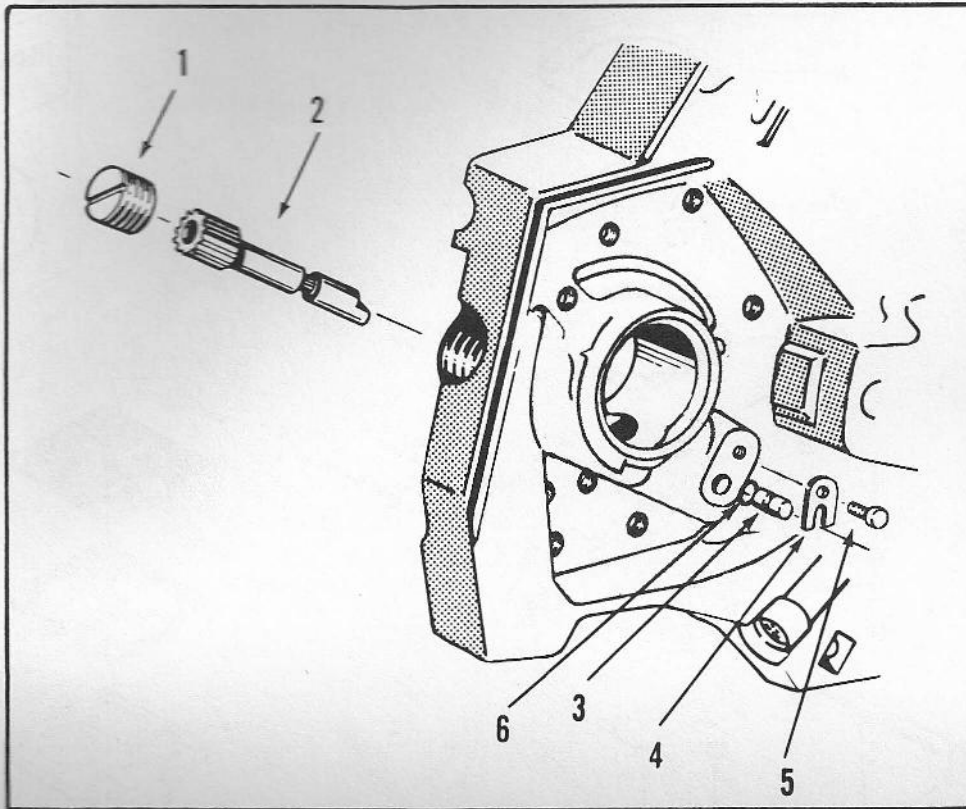

MODELS 2400 AND 2460

Item No.	Part No.	Description	Qty. Req'd.
1	428261	Plug	1
2	473339	Plunger	1
3	428405	Pin	1
4	428406	Retaining Clip	1
5	307191	Screw	1
6	308528	"O" Ring	1