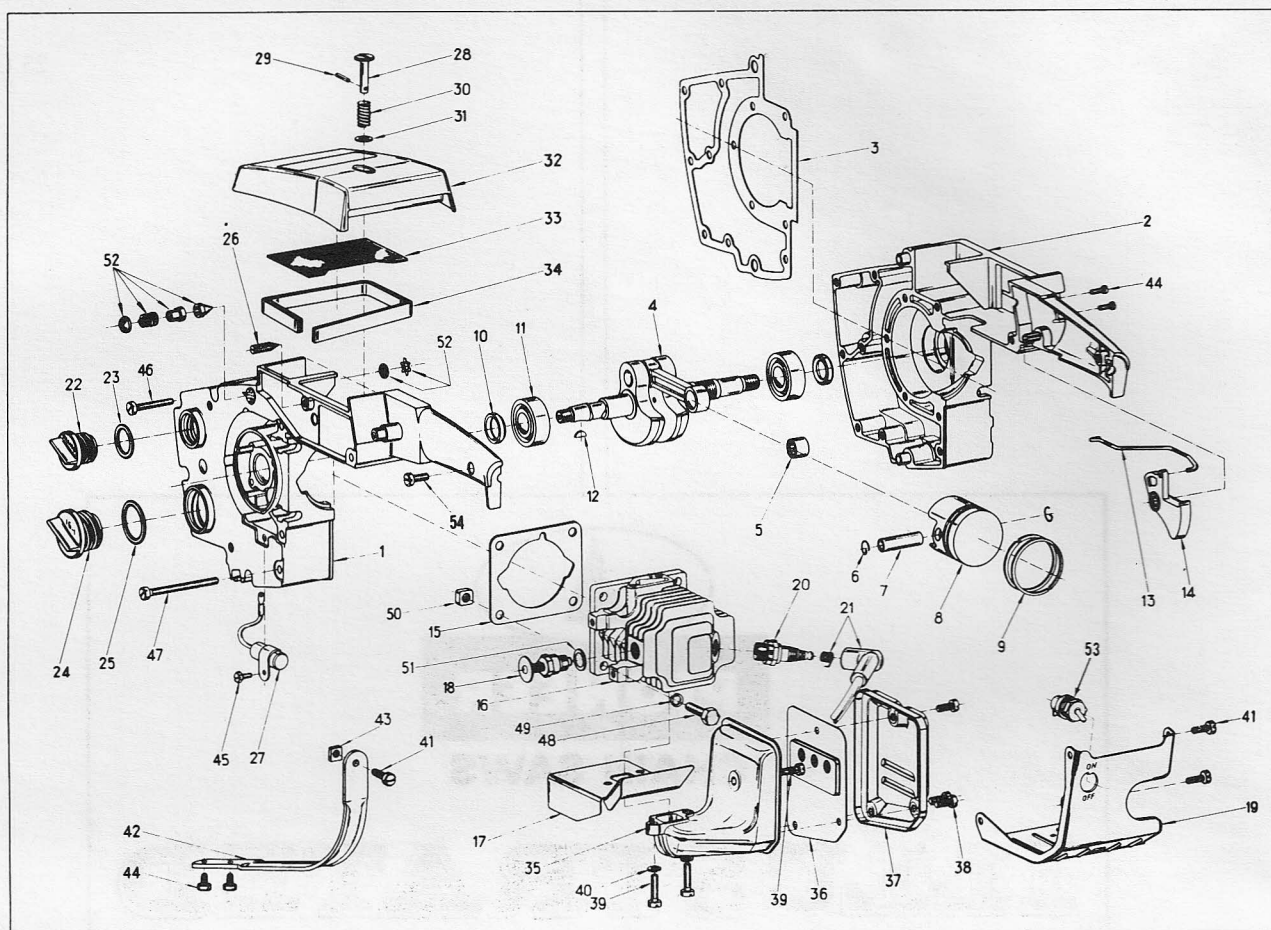

MODEL 2071

Item No.	Part No.	Description	Qty. Req'd.
1	473582	Crankcase Half Assy.-Mag. Side	1
2	473583	Crankcase Half Assy.-Strut Side	1
3	429228	Gasket - Crankcase	1
4	473176	Crankshaft & Conrod Assy.	1
5	427662	Bearing - Wristpin	1
6	427671	Retainer - Wristpin	2
7	429216	Wristpin	1
8	473150	Piston Assembly	1
9	473155	Piston Ring Set	1
10	428746	Oil Seal	2
11	427849	Main Bearing	2
12	429271	Key - Flywheel	1
13	429261	Throttle Link	1
14	427696	Throttle Trigger	1
15	429262	Gasket - Cylinder	1
16	429561	Cylinder	1
17	429309	Muffler Shroud	1
18	473524	Decompression Valve Assy.	1
19	429852	Cylinder Shroud	1
20	428601	Spark Plug (packaged) (J6J)	1
21	580339	Sparky Cover Assembly	1
22	429323	Oil Cap	1
23	429324	"O" Ring - Oil Cap	1
24	429321	Gas Cap	1
25	429322	"O" Ring - Gas Cap	1
26	429376	Idle Adjustment Screw	1
27	473161	Condenser Assembly	1
28	429313	Fastener Pin-Air Filter Cover	1

MODEL 2071

Item No.	Part No.	Description	Qty. Req'd.
61	473541	Blower Cover Starter Shaft & Screen Assy.	1
62	429549	Starter Handle	1
63	429278	Starter Rope	1
64	429242	Starter Pulley	1
65	429243	Plate - Pulley	1
66	429892	Pinion	1
67	429246	Retaining Ring	1
68	404837	Nut - Flywheel	1
69	429851	Washer Flywheel	1
70	604257	Starter Spring	1
71	473637	Yoke & Sleeve Assy.	1
72	473160	Flywheel Assembly	1
73	473340	Coil (less H.T. Lead)	1
74	473341	Core Assy.	1
75	427745	H. T. Lead	1
76	429422	Retainer	1
77	429672	Thrust Washer - Inner Clutch	1
78	429526	Bearing - Clutch	1
79	473447	Sprocket & Clutch Drum Assy. (with Bearing)	1
80	429252	Thrust Washer - Outer Clutch	1
81	429250	Clutch Driver	1
82	429251	Clutch Shoe	2
83	426964	Garter Spring	1
84	473619	Strut	1
85	429724	Bar Pad	1
86	429254	Seal Washer	1
87	473166	Plunger Assembly - Oil Pump	1
88	429233	Pump Sleeve - Oil Pump	1
89	429274	Sealing Pad - Oil Pump	3
90	429929	Ignition Cover	1
91	473750	Breaker Point Set with Wiper (includes parts marked †)	1
	429267	† Cam Wiper Felt	