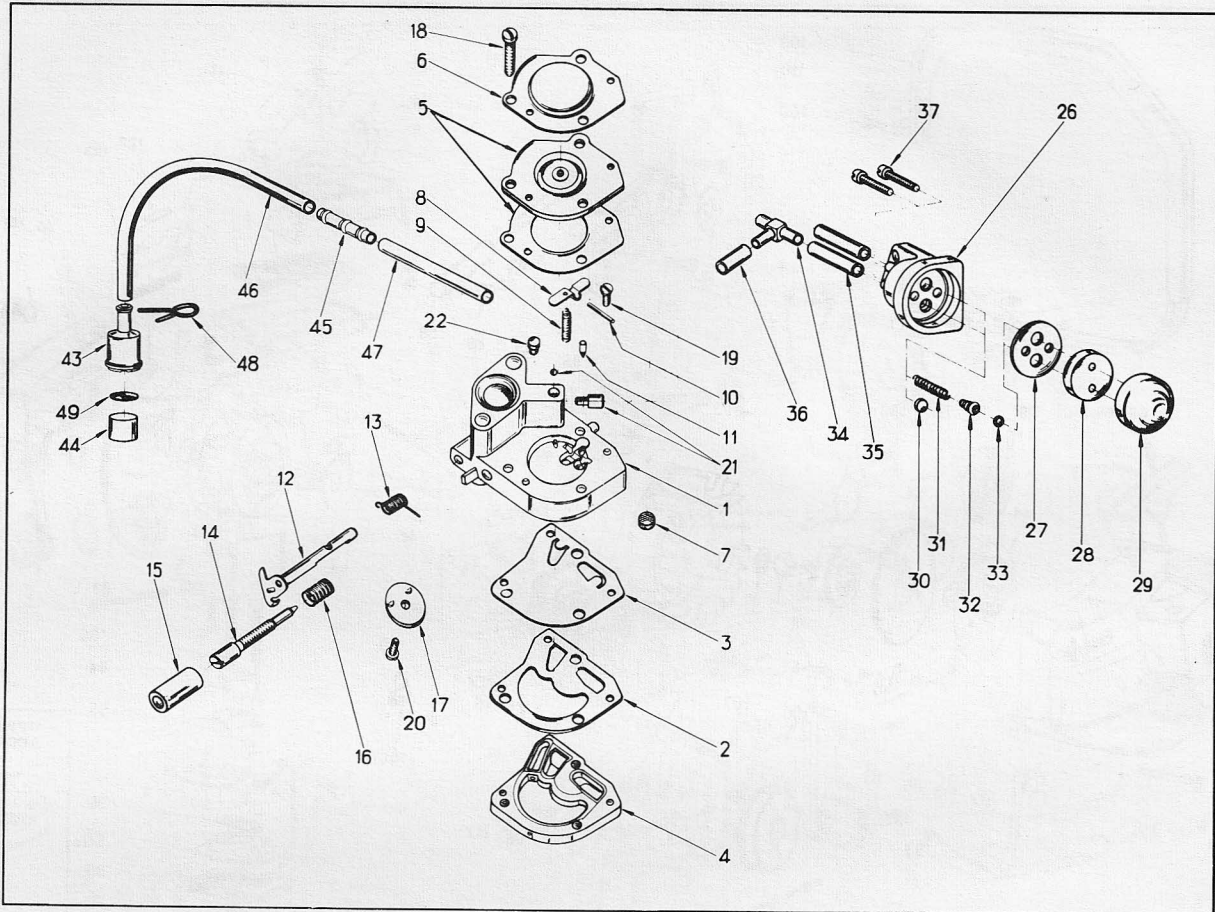

MODEL 2071

FUEL SYSTEM GROUP

REF. NO.	PART NO.	NAME OF PART	QTY. PER ASSY.	REF. NO.	PART NO.	NAME OF PART	QTY. PER ASSY.
CARBURETOR COMPLETE							
1	473688	Carb. Assy.	1	13	429404	Spring - Throttle Return	1
2	429286	Gasket - Diaphragm-Fuel Pump	1	14	429455	Adjustment Needle	1
3	429285	Diaphragm - Fuel Pump	1	15	429449	Hose - Low Speed Adjustment	1
4	429293	Cover - Fuel Pump	1	16	310393	Spring-Needle	1
5	473600	Diaphragm Assembly	1	17	429297	Throttle Valve	1
6	429294	Cover - Diaphragm	1	18	316056	Screw - Cover to Carb.	1
7	429292	Screen	1	19	317267	Screw - Inlet Pin	1
8	429772	Lever - Inlet Control	1	20	303760	Screw - Throttle	1
9	429298	Spring - Lever - Inlet Valve	1	21	473383	Plug and Ball-Metering Valve Assembly	1
10	429299	Pin-Lever-Inlet Valve	1	22	304201	Lead Shot	1
11	429427	Needle-Inlet Valve-Carb.	1				
12	473170	Throttle Shaft & Lever Assy.	1				
PART NO. 473174 - PRIMER PUMP ASSEMBLY COMPLETE - Includes †							
26	429316	† Primer Body	1	32	426835	† Stem-Valve	1
27	429419	† Gasket-Plate to Primer Body	1	33	308528	† "O" Ring-Stem	1
28	429420	† Valve Plate	1	34	427896	Tee Fitting	1
29	429413	† Bulb	1	35	429451	Fuel Hose - to Carb. (1)	1
30	429320	† Disc Valve	1			Fuel Hose - Tee to Primer (1)	2
31	426837	† Spring-Valve	1	36	429416	Fuel Hose - Tee to Carb.	1
				37	429421	† Screw - Self Tapping	2
FUEL PICKUP ONLY							
43	473459	Fuel Pick-up Assembly	1	46	429241	Fuel Line-Pickup Head	1
44	425670	Felt-Pickup	1	47	429383	Fuel Line- Tank to "T"	1
45	429821	Connector-Pickup Head to Tank Wall	1	48	429471	Hose Clamp	1
				49	429530	Screen - Fuel - Pickup	1