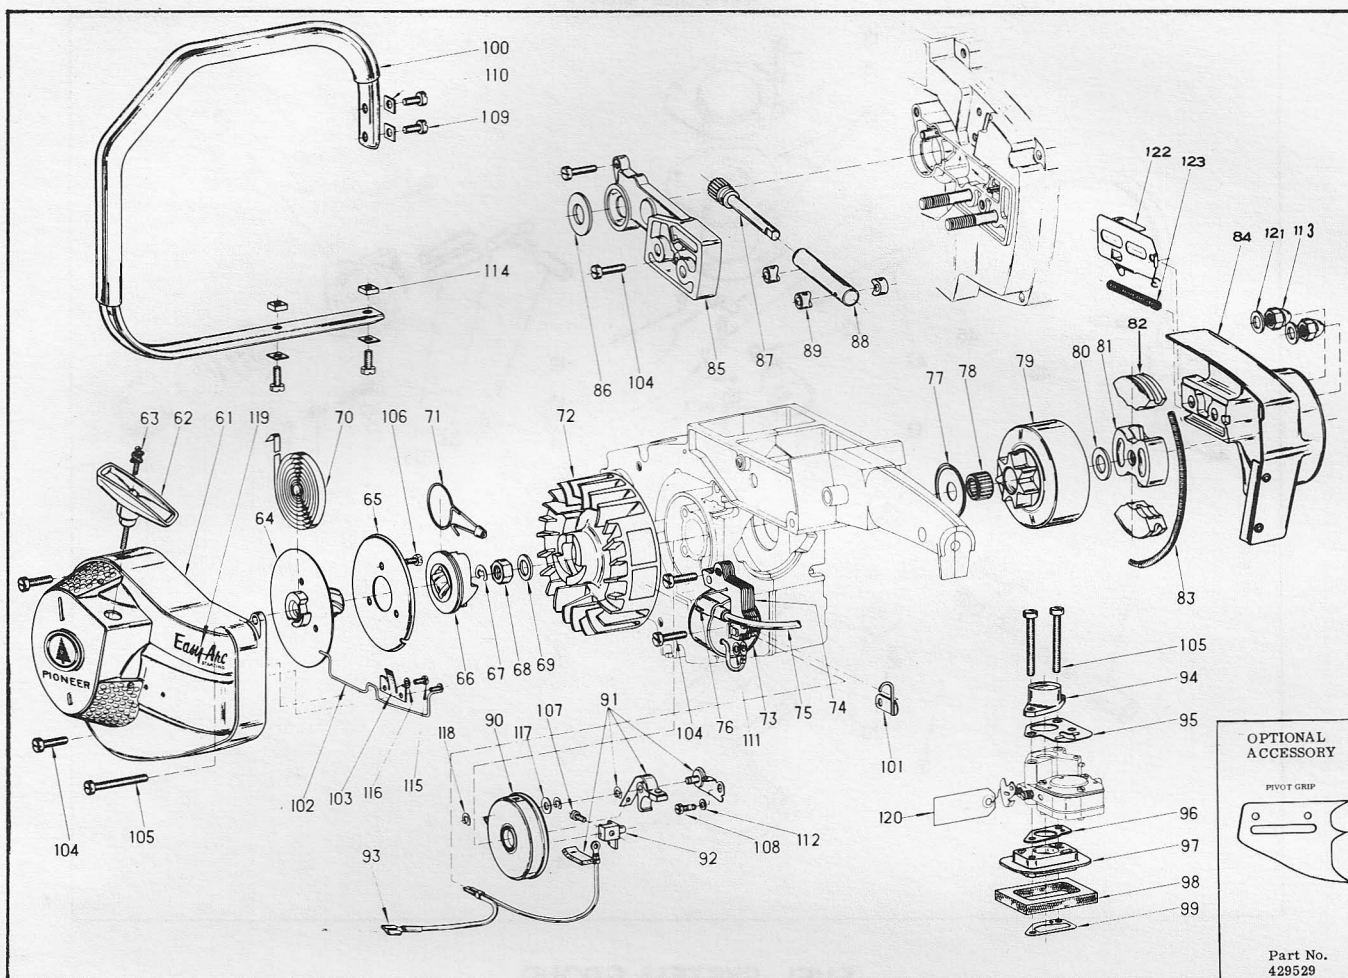

MODEL 2071

Item No.	Part No.	Description	Qty. Req'd.
61	473541	Blower Cover Starter Shaft & Screen Assy.	1
62	429549	Starter Handle	1
63	429278	Starter Rope	1
64	429242	Starter Pulley	1
65	429243	Plate - Pulley	1
66	429892	Pinion	1
67	429246	Retaining Ring	1
68	404837	Nut - Flywheel	1
69	429851	Washer Flywheel	1
70	604257	Starter Spring	1
71	473637	Yoke & Sleeve Assy.	1
72	473160	Flywheel Assembly	1
73	473340	Coil (less H.T. Lead)	1
74	473341	Core Assy.	1
75	427745	H. T. Lead	1
76	429422	Retainer	1
77	429672	Thrust Washer - Inner Clutch	1
78	429526	Bearing - Clutch	1
79	473447	Sprocket & Clutch Drum Assy. (with Bearing)	1
80	429252	Thrust Washer - Outer Clutch	1
81	429250	Clutch Driver	1
82	429251	Clutch Shoe	2
83	426964	Garter Spring	1
84	473619	Strut	1
85	429724	Bar Pad	1
86	429254	Seal Washer	1
87	473166	Plunger Assembly - Oil Pump	1
88	429233	Pump Sleeve - Oil Pump	1
89	429274	Sealing Pad - Oil Pump	3
90	429929	Ignition Cover	1
91	473750	Breaker Point Set with Wiper (includes parts marked †)	1
	429267	† Cam Wiper Felt	

Item No.	Part No.	Description	Qty. Req'd.
92	429925	Terminal Block	1
93	473627	Switch Wire Assembly	1
94	429304	Blowback Tube	1
95	429306	Bracket - Air Filter Cover	1
96	429303	Gasket - Carb. to Ins. Block	1
97	429302	Insulating Block	1
98	429305	Gasket - Ins. Block to Air Box	1
99	429301	Gasket - Cylinder to Ins. Block	1
100	473175	Front Handle Assembly	1
101	473651	Clip Assembly	1
102	429573	Lever - Decompression Valve	1
103	429575	Spring - Lever	1
104	510195	Screw - Bar Pad to C'case	2
		Screw - Blower Cover to C'case	2
		Screw - Coil Lamination	2
105	316133	Screw - Blower Cover to C'case	1
		Screw - Carburetor	2
106	602821	Screw - Plate Pulley	3
107	429266	Screw - Terminal	1
108	429928	Screw - Base Breaker Plate	1
109	510338	Screw - Front Handle Bar	4
110	429472	Washer - Front Handle Bar	4
111	300154	Washer - Lamination	1
112	303497	Washer - Base Breaker Plate	1
113	429903	Nut - Strut	2
114	306542	Nut - Front Handle	2
115	309467	Screw - Decompression Lever	2
116	308507	Washer - Decompression Lever	1
117	429927	Seal - Contact Breaker Housing	1
118	202755	"E" Ring - Breaker Arm Pin	2
119	429584	Decal - "Easy * Arc"	1
120		Adjustment Tag - Carb.	1
121	306453	Washer - Strut	2
122	429580	Chain Adjuster	1
123	429581	Spring - Chain Adjuster	1

† Indicates these parts are included in preceding assembly.