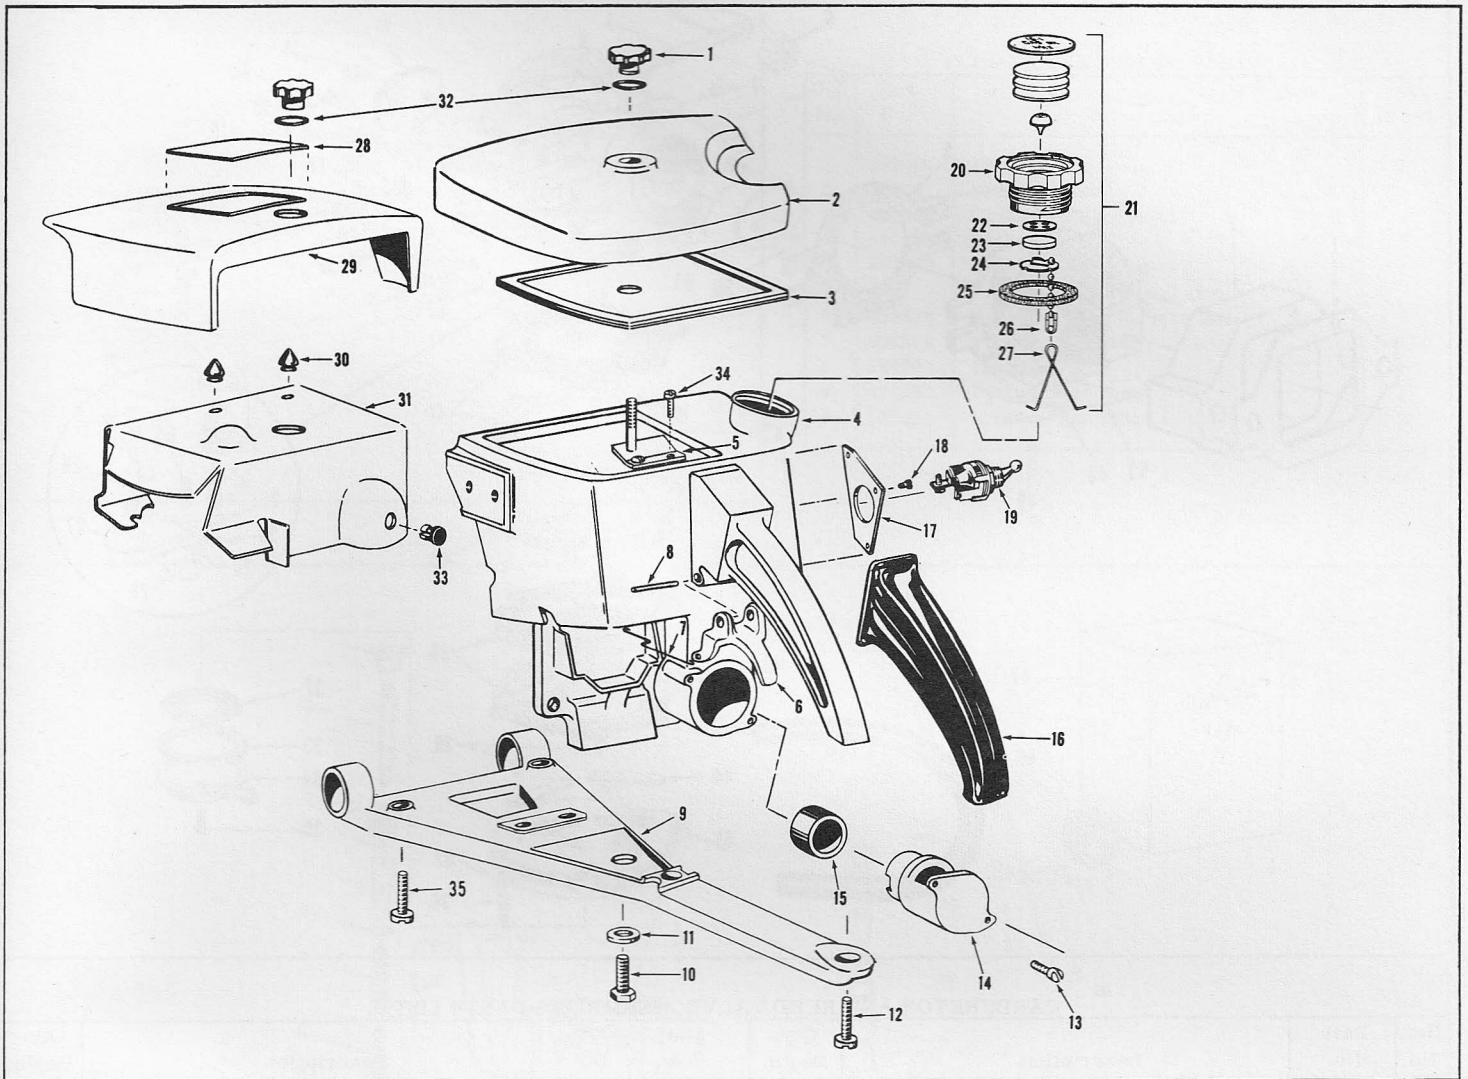

REAR HANDLE ASSEMBLY

Ref. No.	Part No.	Description	Qty. Req'd.	Ref. No.	Part No.	Description	Qty. Req'd.
1	471357	Knob Assembly	2	18	307191	Screw - Switch Cover	3
2	428764	Air Filter Cover	1	19	425101	Switch	1
3	471945	Air Filter Element	1	20	472245	Gas Cap	1
4	473261	Rear Handle & Fuel Tank (with parts marked x)	1	21	472244	Gas Cap Assembly	1
5	472221	Ret. Plate and Bolt Assembly	1	22	428600	Filter Support Plate	1
6	428750	Throttle Trigger	1	23	427994	Filter Disc	1
7	428836	Throttle Link	1	24	427278	Cover - Valve	1
8	426636	Roll Pin	1	25	425087	Gasket	1
9	429346	Base Plate	1	26	427277	Bead Chain	1
10	300646	Screw (Base Plate to C'Case - 2) (Base Plate to Rear Handle - 3)	5	27	427213	Lock Spring	1
11	306396	Lock Washer	5	28	429494	Decal 1771	1
12	307194	Screw (Base Plate to Rear Handle)	1	29	429347	Outer Shroud	1
13	305230	Screw (Adaptor to Rear Handle)	2	30	426746	Grommet	2
14	429350	Adaptor	1	31	473177	Inner Shroud Assembly	2
15	428840	Intake Grommet	1	32	304614	"O" Ring	2
16	428763	Handle Grip	1	33	602844	Rubber Cap	1
17	428761	Switch Cover	1	34	307194	Screw	2
				35	302288	Screw - Base Plate to C'Case Half	2