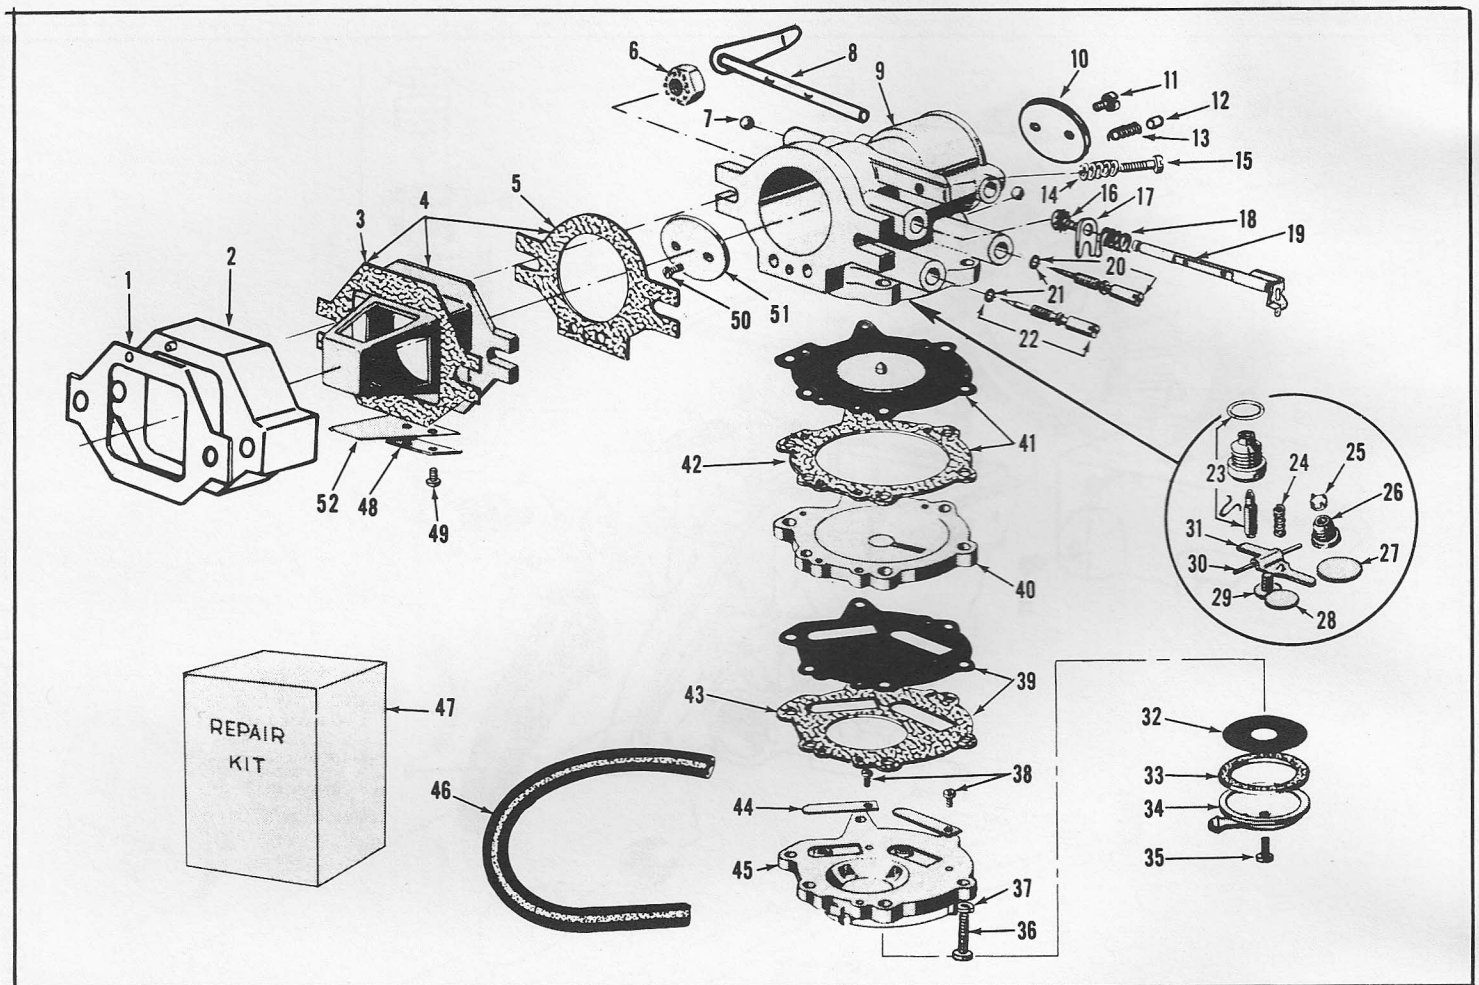

CARBURETOR AND REED VALVE ASSEMBLIES PARTS LIST

Ref. No.	Part No.	Description	Qty. Req'd.	Ref. No.	Part No.	Description	Qty. Req'd.
†	473336	Carburetor Assy. Complete	1	27	202310	Core Plug	1
1	428752	Gasket	1	28	303405	Core Plug	1
2	428751	Insulating Block	1	29	309457	Screw (Hinge Pin)	1
3	427136	Gasket (Rear Handle)	1	30	309456	Hinge Pin	1
4	471116	Reed Valve Assy.	1	31	309420	Lever (Inlet Control)	1
5	427137	Gasket (Reed to Carb.)	1	32	427123	Screen	1
6	304609	Keps Nut	2	33	427369	Gasket (Screen)	1
7	304201	Lead Shot	2	34	310407	Cover	1
8	472207	Choke Shaft & Lever Assembly	1	35	306915	Screw (Cover)	1
9	473337	Carburetor Body & Bushing Assy.	1	36	427248	Screw (Hsg. to Body)	6
10	309448	Choke Valve	1	37	306310	Washer	6
11	303760	Screw (Choke Valve)	2	38	310822	Screw (Valve to Hsg.)	2
12	309449	Friction Pin	1	39	379234	Fuel Pump Diaphragm & Gasket Set	1
13	303236	Spring	1	40	309323	Plate (Diaphragm - Carb.)	1
14	309473	Spring (Idle Adj.)	1	41	379233	Metering Diaphragm & Gasket Set	1
15	309462	Screw (Idle Adj.)	1	42	309463	Metering Gasket	1
16	307191	Screw	1	43	309464	Pump Gasket	1
17	310942	Retainer	1	44	309466	Valve (Fuel Pump)	2
18	309444	Spring Throttle Shaft	1	45	309320	Hsg. & Nipple Assy.	1
19	471935	Throttle Shaft Assembly	1	46	427126	Pickup Line	1
20	379232	Low Speed Adj. Needle	1	47	379235	Repair Kit	1
21	304598	"O" Ring (Low & High Speed)	2	48	427135	Retainer Plate	4
22	379232	Hi Speed Adj. Needle	1	49	303764	Screw (Plate)	8
23	473338	Inlet Needle & Seat Assembly	1	50	303760	Screw (Throttle Valve)	2
24	309455	Spring (Lever)	1	51	311767	Throttle Valve	1
25	309422	Check Valve	1	52	427134	Reed	4
26	309421	Valve Seat	1