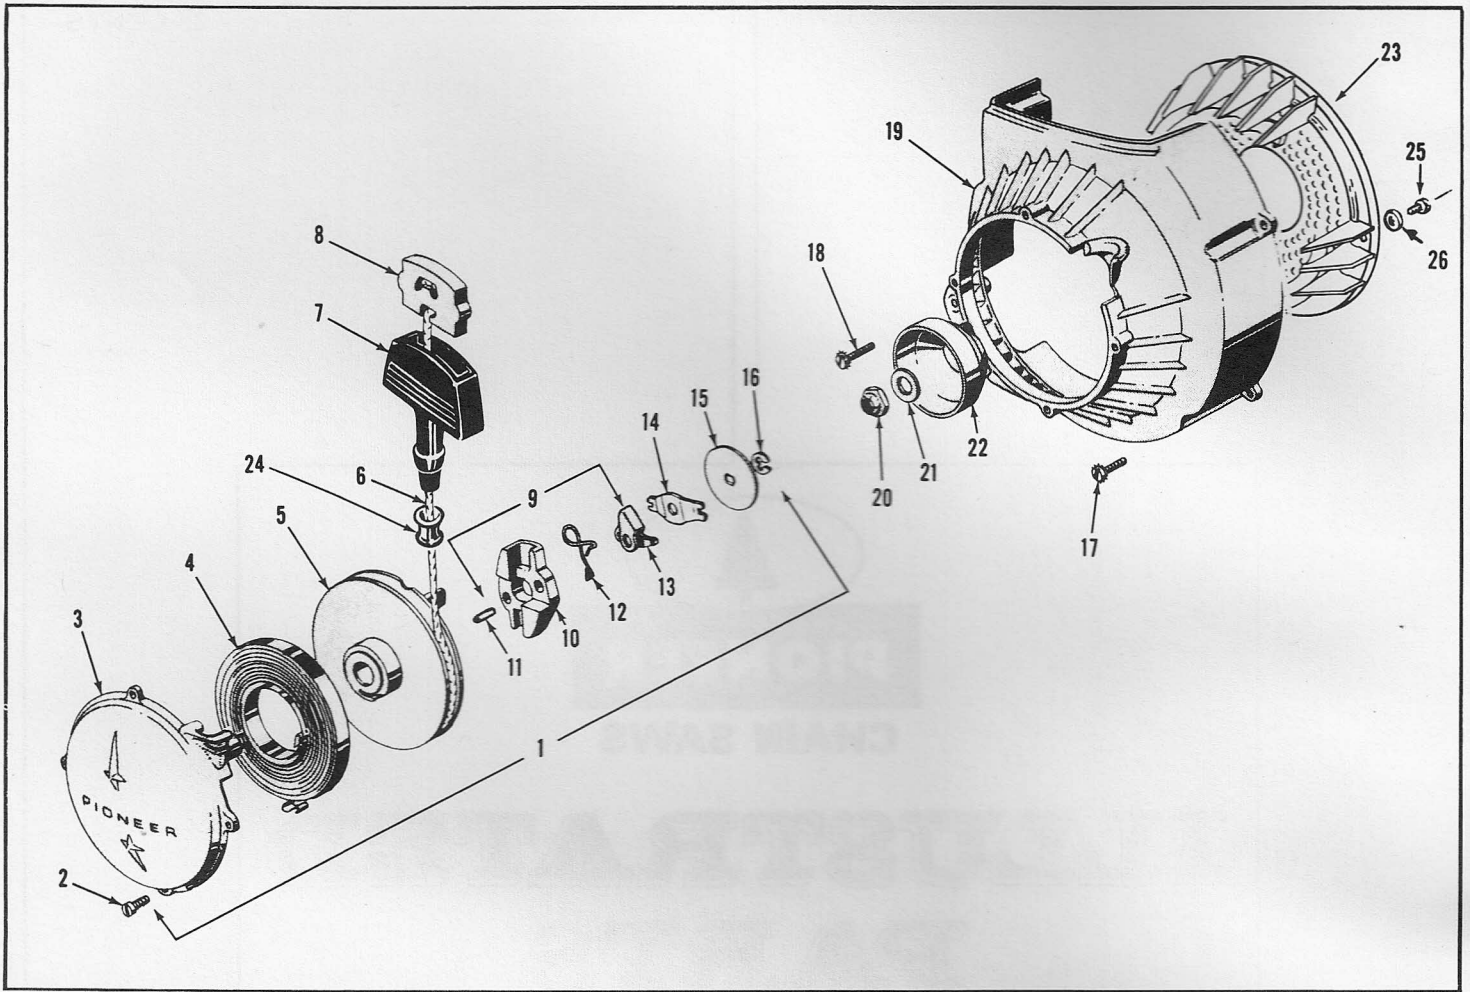

STARTER ASSEMBLY PARTS LIST

Ref. No.	Part No.	Description	Qty. Req'd.
1	470968	Starter Assembly	1
2	302948	. Screw (Cover to Housing)	4
3	470969	. Starter Cover Assembly	1
4	427158	. Starter Rewind Spring	1
5	427159	. Starter Pulley	1
6	425846	. Starter Cord	1
7	427370	. Starter Handle	1
8	427492	. Anchor	1
9	470970	. Starter Pawl Assembly	1
10	427161	. . Pawl Block	1
11	427145	. . Roll Pin	2
12	427163	. . Pawl Spring	1
13	427162	. . Pawl	1
14	427164	. Friction Spring	1

OIL PUMP

Ref. No.	Part No.	Description	Qty. Req'd.	Ref. No.	Part No.	Description	Qty. Req'd.
1	427704	Oiler Button	1	10	307194	Screw (Oil Pump to R.Hdle)	2
2	428818	Plunger Rod	1	11	428737	Oil Pump Body	1
3	428738	End Cap	1	12	428001	Fitting - Oiler Line	1
4	202755	Retaining Ring	1	13	471478	Outlet Valve Assy.	1
5	428343	Plunger	1	14	471940	Oil Line(Junc.Plte.to In. Vlv)	1
6	428906	O Ring	1	15	471941	Oil Line(Junc.Plte.to In. Vlv)	1
7	428357	Plunger Spring	1	16	429499	Junction Plate	1
8	428342	Ball Spring	1	17	427102	Gasket	1
9	428341	Ball 1/4" Dia.	1	18	305230	Screw	6