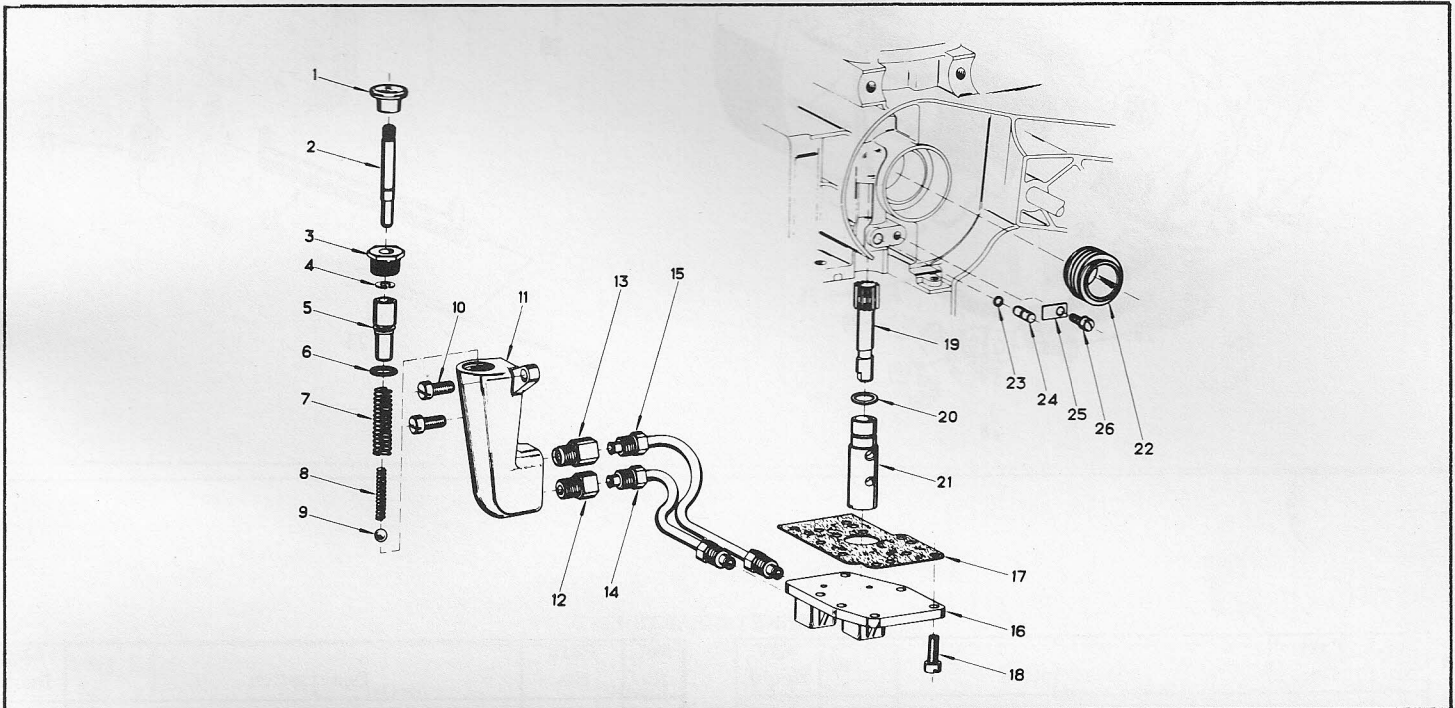

OIL PUMP

Ref. No.	Part No.	Description	Qty. Req'd.	Ref. No.	Part No.	Description	Qty. Req'd.
1	427704	Oiler Button	1	10	307194	Screw (Oil Pump to R.Hdle)	2
2	428818	Plunger Rod	1	11	428737	Oil Pump Body	1
3	428738	End Cap	1	12	428001	Fitting - Oiler Line	1
4	202755	Retaining Ring	1	13	471478	Outlet Valve Assy.	1
5	428343	Plunger	1	14	471940	Oil Line(Junc.Plte.to In. Vlv)	1
6	428906	O Ring	1	15	471941	Oil Line(Junc.Plte.to In. Vlv)	1
7	428357	Plunger Spring	1	16	429499	Junction Plate	1
8	428342	Ball Spring	1	17	427102	Gasket	1
9	428341	Ball 1/4" Dia.	1	18	305230	Screw	6