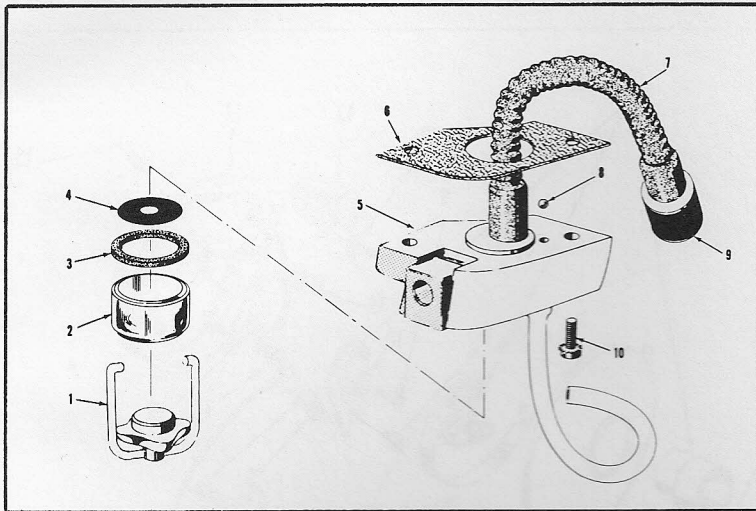

CARBURETOR AND REED VALVE ASSEMBLIES PARTS LIST

Ref. No.	Part No.	Description	Qty. Req'd.	Ref. No.	Part No.	Description	Qty. Req'd.
†	473336	Carburetor Assy. Complete	1	27	202310	Core Plug	1
1	428752	Gasket	1	28	303405	Core Plug	1
2	428751	Insulating Block	1	29	309457	Screw (Hinge Pin)	1
3	427136	Gasket (Rear Handle)	1	30	309456	Hinge Pin	1
4	471116	Reed Valve Assy.	1	31	309420	Lever (Inlet Control)	1
5	427137	Gasket (Reed to Carb.)	1	32	427123	Screen	1
6	304609	Keps Nut	2	33	427369	Gasket (Screen)	1
7	304201	Lead Shot	2	34	310407	Cover	1
8	472207	Choke Shaft & Lever Assembly	1	35	306915	Screw (Cover)	1
9	473337	Carburetor Body & Bushing Assy.	1	36	427248	Screw (Hsg. to Body)	6
10	309448	Choke Valve	1	37	306310	Washer	6
11	303760	Screw (Choke Valve)	2	38	310822	Screw (Valve to Hsg.)	2
12	309449	Friction Pin	1	39	379234	Fuel Pump Diaphragm & Gasket Set	1
13	303236	Spring	1	40	309323	Plate (Diaphragm - Carb.)	1
14	309473	Spring (Idle Adj.)	1	41	379233	Metering Diaphragm & Gasket Set	1
15	309462	Screw (Idle Adj.)	1	42	309463	Metering Gasket	1
16	307191	Screw	1	43	309464	Pump Gasket	1
17	310942	Retainer	1	44	309466	Valve (Fuel Pump)	2
18	309444	Spring Throttle Shaft	1	45	309320	Hsg. & Nipple Assy.	1
19	471935	Throttle Shaft Assembly	1	46	427126	Pickup Line	1
20	379232	Low Speed Adj. Needle	1	47	379235	Repair Kit	1
21	304598	"O" Ring (Low & High Speed)	2	48	427135	Retainer Plate	4
22	379232	Hi Speed Adj. Needle	1	49	303764	Screw (Plate)	8
23	473338	Inlet Needle & Seat Assembly	1	50	303760	Screw (Throttle Valve)	2
24	309455	Spring (Lever)	1	51	311767	Throttle Valve	1
25	309422	Check Valve	1	52	427134	Reed	4
26	309421	Valve Seat	1				