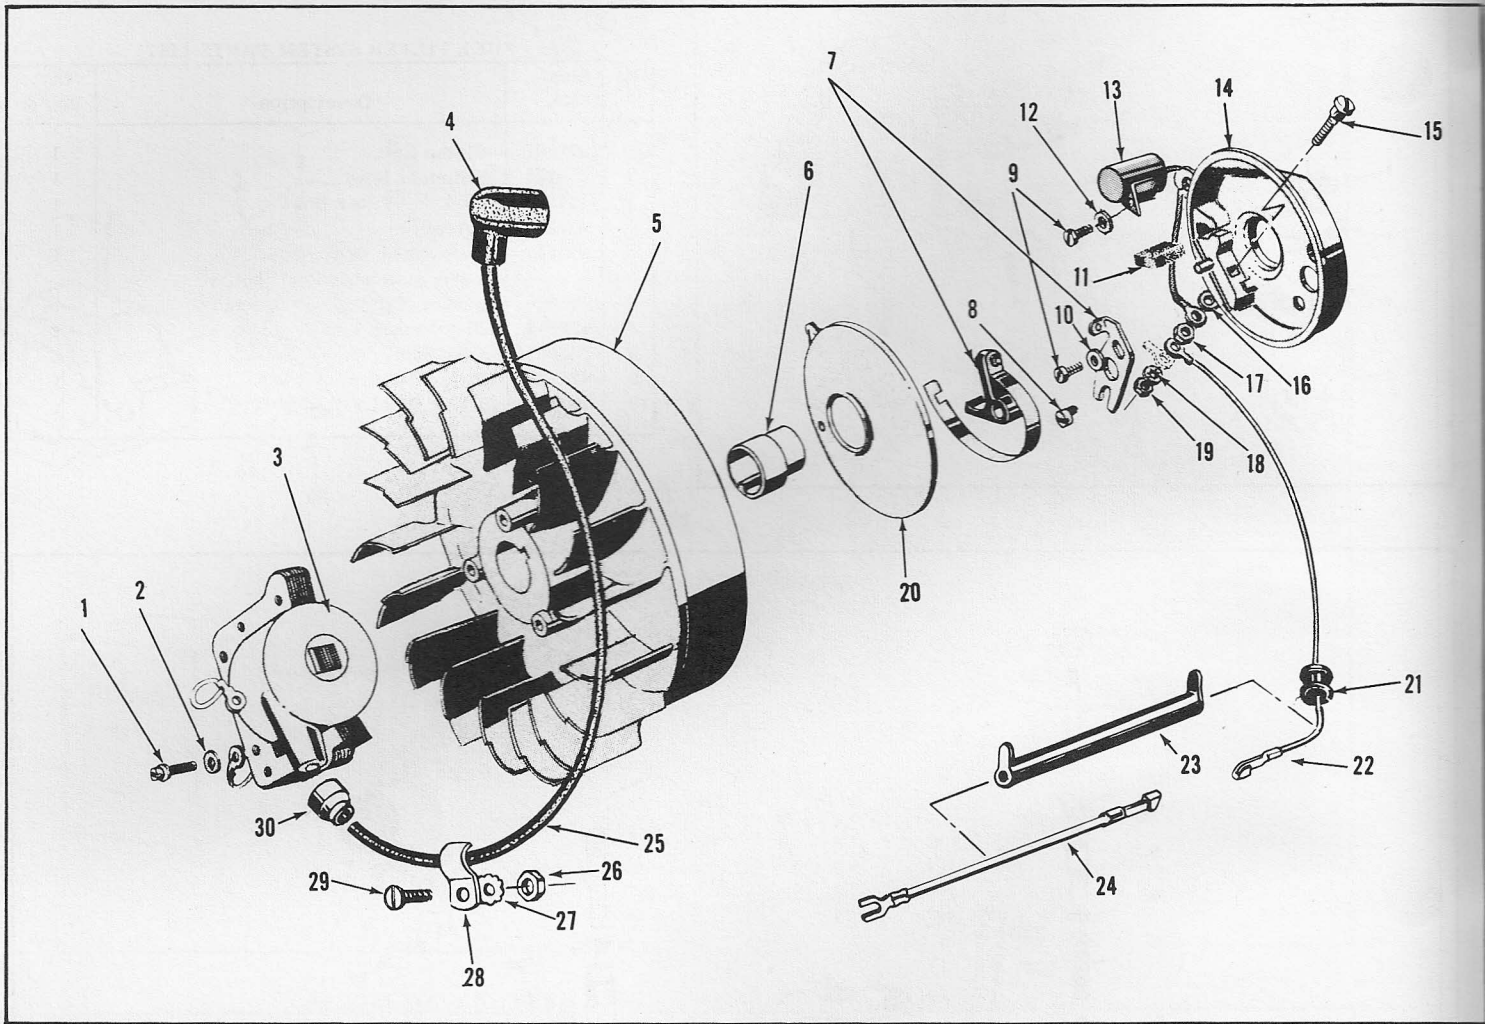

1770-1771

Ref.
No.

†
1
2
3
4
5
6
7
8
9
10
11
12
13
14
15
16
17
18
19
20
21
22
23
24
25
26

MAGNETO PARTS LIST

Ref. No.	Part No.	Description	Qty. Req'd.
1	510397	Screw	3
2	300154	Washer	1
3	580454	Oil & Lamination Assy.	1
4	580339	Sparky Assy.	1
5	471937	Flywheel Assy.	1
6	510603	Cam	1
7	580560	Breaker Point Set	1
8	510185	Eccentric Screw	1
9	307193	Screw (Cond. to C'Case)	2
10	303497	Washer	1
11	429505	Oiler Wick	1
12	303497	Washer	1
13	426528	Condenser	1
14	510579	Hsg. (Contact Breaker)	1
15	426522	Terminal Screw	1

Ref. No.	Part No.	Description	Qty. Req'd.
16	307189	Washer	1
17	302437	Nut	1
18	307247	Washer	1
19	302437	Nut	1
20	510577	Cover (Breaker Hsg.)	1
21	425338	Switch Wire Grommet	1
22	471985	Switch Wire Assy. (Mag. End)	1
23	303806	Insulating Sleeve	1
24	471986	Switch End (Wire Assy.)	1
25	426232	Hi Tension Wire	1
26	130450	Nut	1
27	303916	Washer	1
28	120001	Clamp	1
29	302812	Screw	1
30	313586	Insulating Cover	1