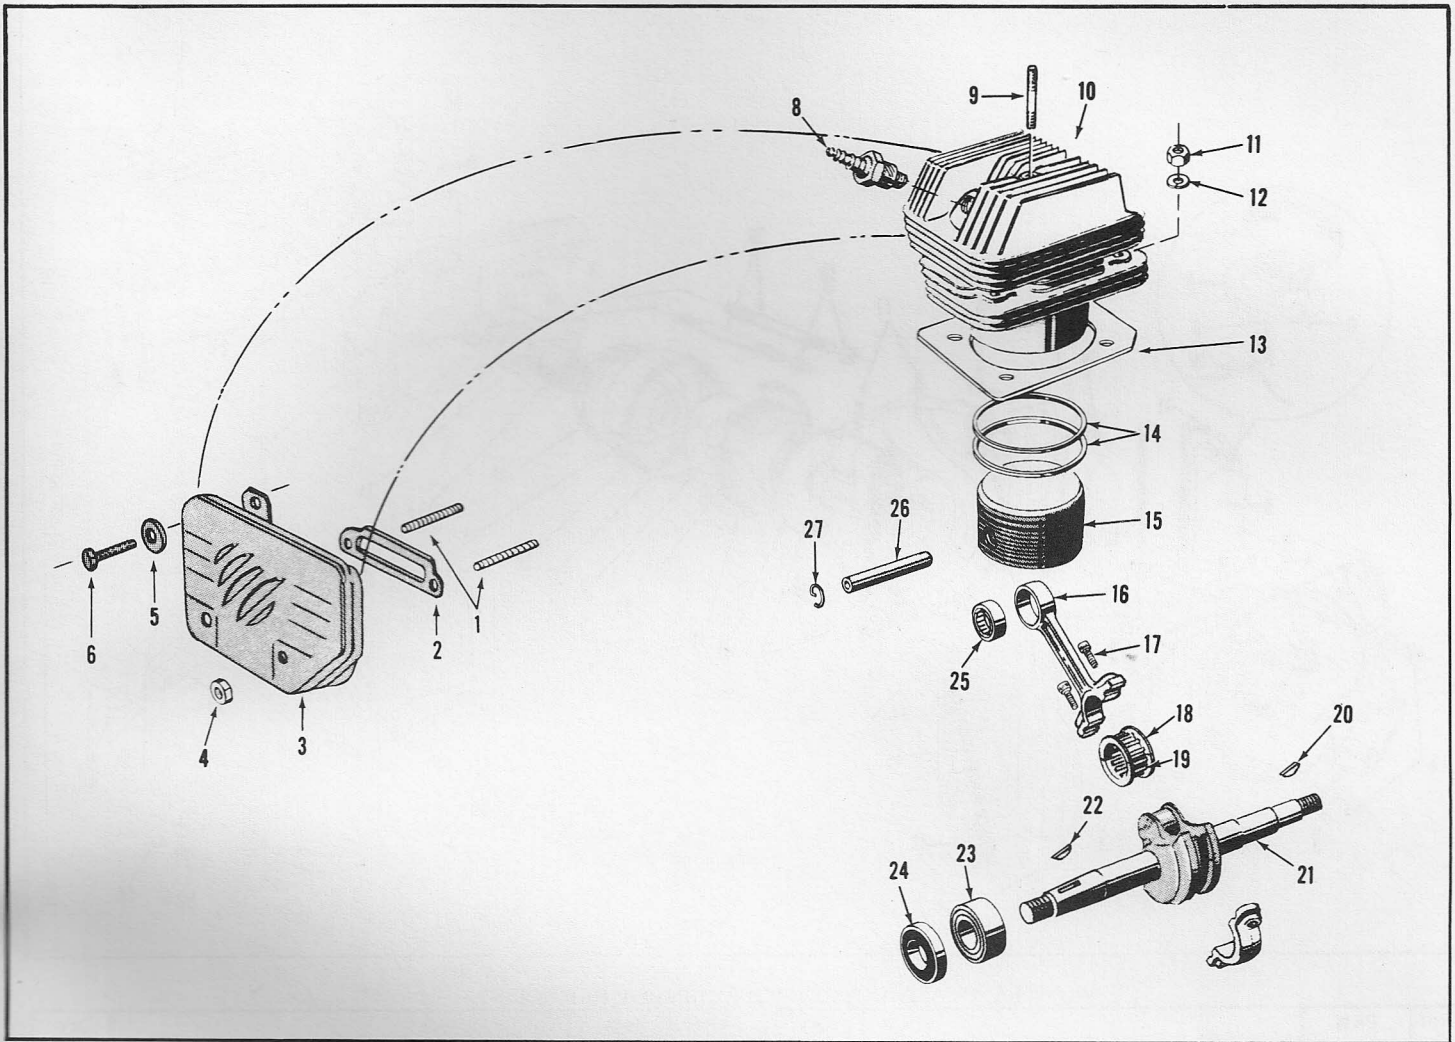

ENGINE PARTS LIST

Ref. No.	Part No.	Description	Qty. Req'd.
1	427601	Stud (Muffler)	2
2	427600	Gasket (Muffler)	1
3	471860	Muffler Assy.	1
4	304609	Nut (Muffler)	2
5	308134	Washer (Muffler)	1
6	302468	Screw (Muffler)	1
8	428586	C-J 6 Spark Plug ●	1
9	429353	Stud	1
10.	473262	Cylinder Assy.	1
11.	306397	Nut (Cylinder to Crankcase)	4
12	306396	Washer (Cylinder to Crankcase)	4
13	427523	Gasket (Cyl. Base) Pack Of 5 - 471241	1
14	473381	Ring Set	1
15	473382	Piston W/ Dowel Pin	1

Ref. No.	Part No.	Description	Qty. Req'd.
16	470168	Connecting Rod	1
17	304610	Screw - Socket Head	2
18	470927	Bearing Cage Assy.	1
19	470926	Needles (Pkg. of 12)	1
20	427179	Key - Clutch	1
21	471942	Crankshaft	1
22	425061	Key - Flywheel	1
23	425066	Bearing	2
24	425076	Seal	2
25	429131	Needle Brg.	1
26	427480	Wrist Pin	1
27	425062	Retaining Pin	2

● Optional CJ4 428936