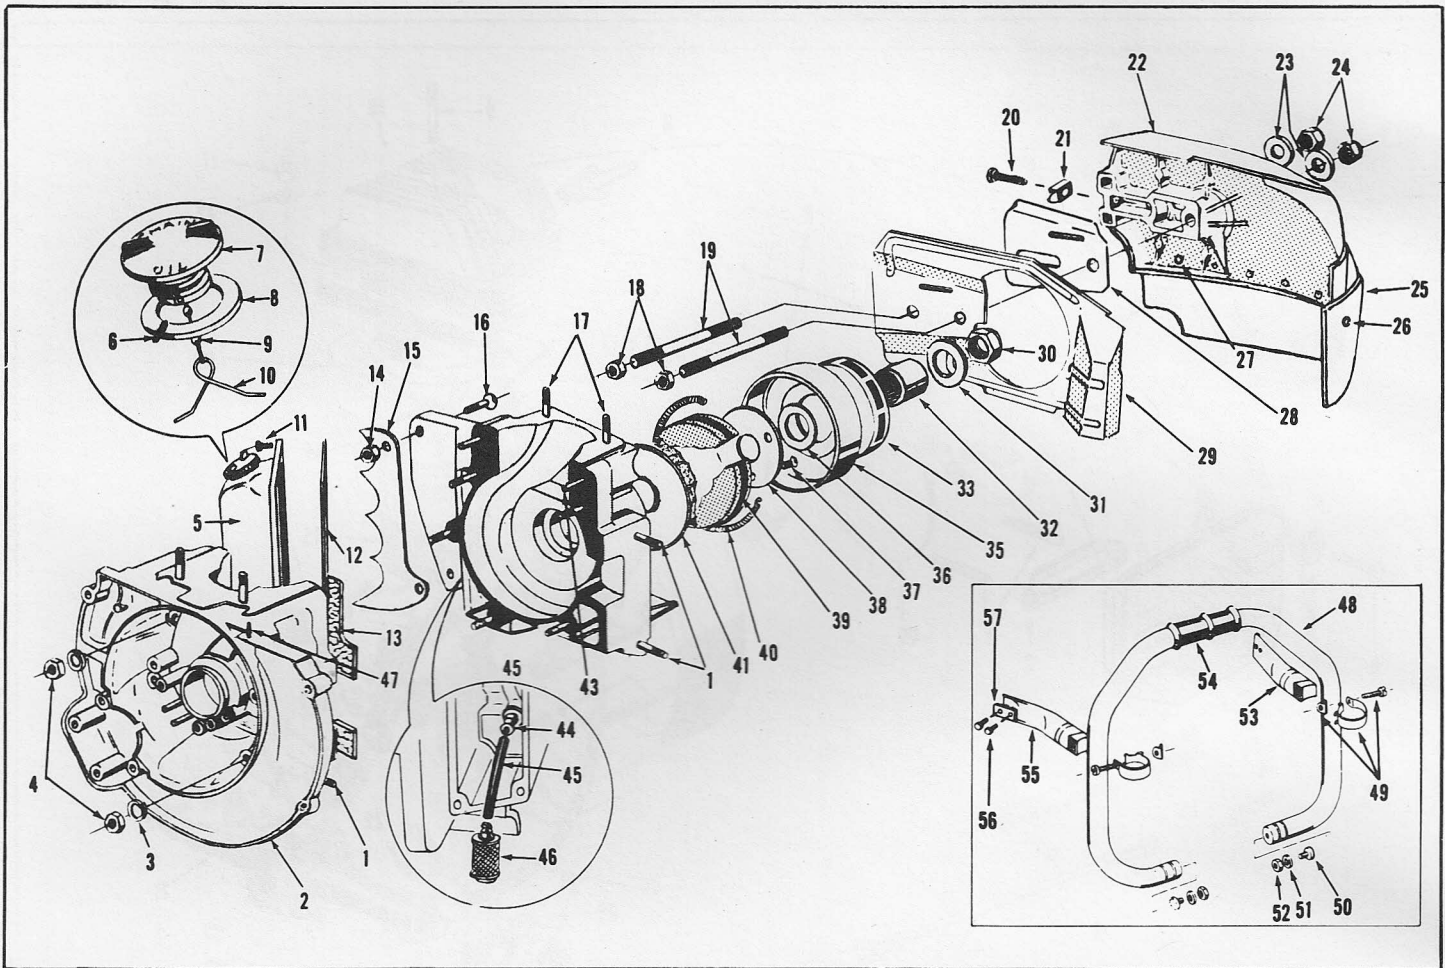

CRANKCASE AND CLUTCH ASSEMBLY PARTS LIST

Ref. No.	Part No.	Description	Qty. Req'd.
1	425578	Stud	4
2	473384	C'Case Assy.	1
3	306396	Lockwasher	5
4	306397	Nut	5
5	427195	Cover (Oil Tank)	1
6	427289	Taper Pin	1
7	427286	Body	1
8	425074	Gasket	1
9	427277	Bead Chain	1
10	427288	Lock Spring	1
11	302948	Screw (Oil Cover)	4
12	427196	Gasket (Oiler Body)	1
13	427509	Gasket	1
14	427170	Nut	2
15	471018	Eastern Pivot Grip Assy.	1
*	471019	Western Pivot Grip Assy.	1
16	130491	Screw	2
17	425578	Studs	9
18	425078	Nut (Strut Stud)	2
19	427242	Stud (Strut)	2
20	202190	Tension Screw	1
21	425672	Tension Pin	1
22	471524	Strut Assy.	1
*	471189	Bow Strut Assy.	1
23	425116	Washer (Strut)	2
24	425031	Nut (Strut)	2
25	428907	Deflector	1
26	428007	Rivet - Long	1
27	427992	Rivet - Short	6

Ref. No.	Part No.	Description	Qty. Req'd.
28	429400	Outer Guide Plate	1
29	427991	Inner Guide Plate	1
30	427181	Nut (Sprocket)	1
31	427413	Washer (Sprocket)	1
32	425091	Needle Bearing	1
33	471563	Sprocket Segment - .4 Pitch	1
35	471401	Drum and Spline Assy.	1
36	427185	Thrust (Washer)	1
37	302104	Screw (Clutch)	3
38	427270	Retaining Plate	1
39	427187	Clutch Shoe	3
40	427188	Clutch Spring	1
41	470978	Clutch Driver Assy.	1
43	427073	Taper Pin	2
44	426220	Oiler Intake Connector	1
45	426200	Oiler Inlet Tube	1
46	470193	Oiler Pickup Assy.	1
47	311534	Roll Pin	1
48	473331	Front Handle Assy. (1771)	1
49	428963	Clamp Assy.	2
50	306501	Bolt	2
51	306325	Washer	2
52	306932	Nut	2
53	429395	Front Handle Brace Blower Side	1
54	471016	Front Handle Grip	1
55	429394	Front Handle Brace - Strut Side	1
56	304607	Screw Hdle. Brace to Tank	4
57	428916	Plate - Handle Brace Mtg.	2
*	428956	Pivot Grip Support Bracket	1

* Not Shown