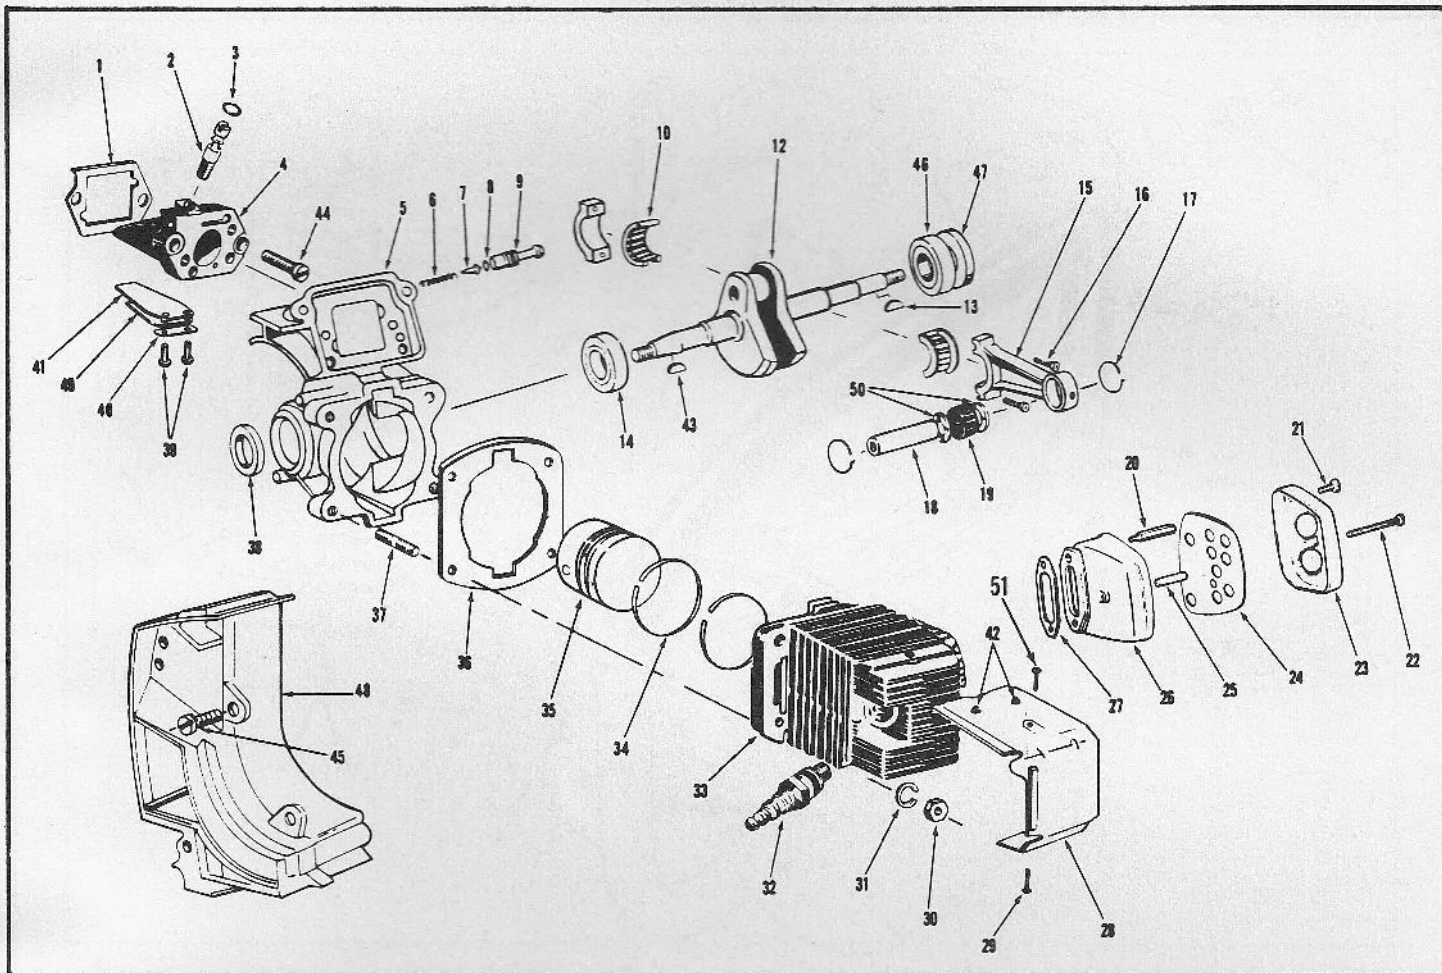

MODEL 1560

ENGINE ASSEMBLIES

Item No.	Part No.	Description	Qty. Req'd.
1	427885	* Gasket - Reed Valve to C'case	1
2	428338	* Needle - Idle Speed	1
3	304598	* "O" Ring	1
4	471708	Reed Valve Assembly (includes parts marked *)	1
5	471726	Crankcase Assembly (includes parts marked x)	1
6	426837	Spring - Check Valve Body	1
7	426835	Stem - Check Valve Body	1
8	308528	"O" Ring - Check Valve Body	1
9	427981	Check Valve Body	1
10	472365	Bearing Cage Assembly	1
12	428313	Crankshaft	1
13	428407	Key - Driving Side	1
14	427849	Main Bearing	2
15	473689	Con. Rod Assembly	1
16	428826	. Cap Screw - Con. Rod	2
17	428781	Retainer - Wristpin	2
18	428780	Wristpin Bearing	1
19	428367	Wristpin	1
20	428169	Stud - Muffler to Cylinder	2
21	305230	Screw - Muffler to Cover	2
22	313217	Screw - Muffler Cover to Body	1
23	471612	Muffler Cover Assembly	1
24	428573	Baffle Plate	1

Item No.	Part No.	Description	Qty. Req'd.
25	428279	Spacer	1
26	471641	Muffler Body Assembly	1
27	428189	Gasket	1
28	471577	Inner Shroud Assembly	1
29	510278	. Screw (Inner Shroud)	1
30	306397	Nut	4
31	306396	Lockwasher	4
32	428006	Spark Plug	1
33	471729	Cylinder Assembly	1
34	471736	Piston Ring Set	1
35	471901	Piston Assembly	1
36	429429	Gasket	1
37	426642	x Stud - Crankcase to Cylinder	4
38	427656	Seal - Crankshaft	2
39	428335	* Screw (Reed to Body)	2
40	428127	* Retainer (Reed Valve)	1
41	428336	* Reed	1
42	426746	Bumper - Inner Shroud	2
43	428409	Flywheel Key	1
44	309483	Screw - Reed Valve to Crankcase	2
45	551706	Screw - Ignition Carrier to Crankcase	2
46	425066	Bearing - Crankshaft	1
47	425076	Seal - Crankshaft	1
48	428283	Ign. Carrier & Bridge Piece	1
49	428246	* Reed Stiffener	1
50	429446	Thrust Washers	2
51	551725	Screw - Inner Shroud	1