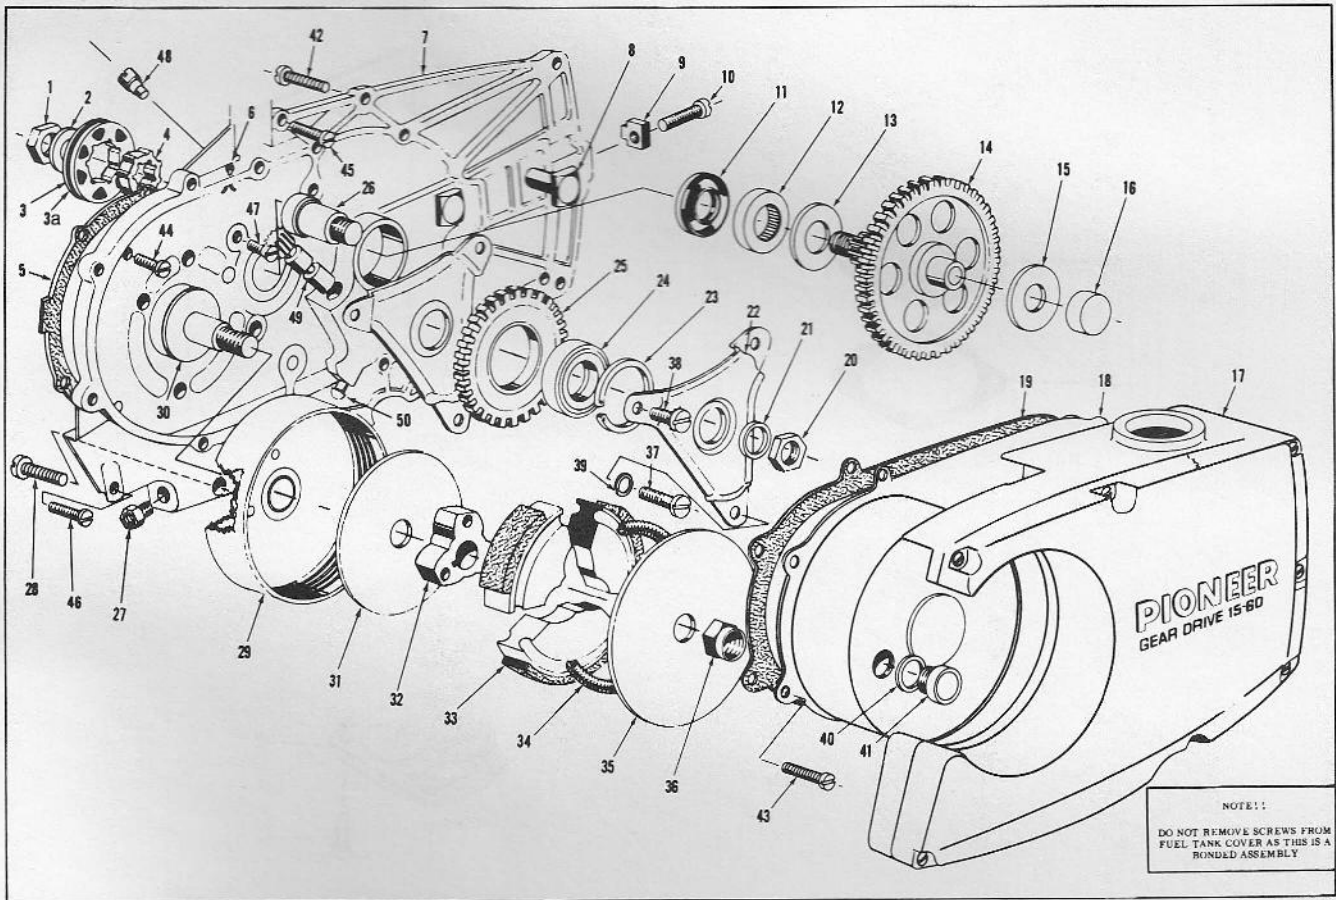

MODEL 1560

GEARCASE AND TRANSMISSION

Item No.	Part No.	Description	Qty. Req'd.
1	427181	Nut - Output Shaft	1
2	428511	Washer - Output Shaft	1
3	428568	1/2" Pitch Sprocket - 7 Tooth	1
3A	427387	7/16" Pitch Sprocket - 7 Tooth	1
4	428509	Sprocket Adaptor	1
5	428319	Gasket - Gearcase to Crankcase	1
6	306370	Cotter Pin	1
7	472222	Gearcase and Bar Pad Assembly	1
8	428306	Bolt - Guide Bar	2
9	425672	Chain Adj. Pin	1
10	202190	Chain Adj. Screw	1
11	425076	Seal	1
12	428324	Bearing - Large - Output Shaft	1
13	428305	Washer - Large	1
14	472226	Output Shaft	1
15	428304	Washer - Small	1
16	428300	Roller Bearing - Small	1
17	471683	Fuel Tank Assembly	1
18	471679	Gearcase Cover	1
19	428913	Gasket Gearcase Cover	1
20	428391	Nut - Idler Spindle	1
21	428411	Washer - Idler Spindle	1
22	428387	Plate - Gear Ret.	2
23	428390	Retaining Ring	1
24	428389	Bearing	1

Item No.	Part No.	Description	Qty. Req'd.
25	428392	Gear	1
26	428388	Idler Spindle	1
27	428001	Fitting	1
28	307152	Screw - Fuel Tank to Gearcase	1
29	471680	Clutch Drum Assembly c/w Bearing	1
30	428291	Washer - Clutch Thrust	1
31	427491	Ret. Plate - Inside Clutch	1
32	427175	Clutch Driver	1
33	471681	Clutch Shoe Assembly	3
34	426964	Garter Spring	2
35	427486	Ret. Plate	1
36	427181	Nut - Clutch	1
37	428412	Screw - Idler Assy. to Gearcase	1
38	309330	Screw - Idler Assy. to Gearcase	2
39	306396	Washer - Idler Assy. to Gearcase	3
40	428314	Gasket - Oil Plug	1
41	428322	Oil Plug - Gearcase Cover	1
42	303699	Screw - Fuel Tank to Gearcase	2
43	510397	Screw - Cover to Gearcase	12
44	302948	Screw - Gearcase to Crankcase	4
45	510397	Screw - Gearcase to Ignition Carrier	1
46	307196	Screw - Gearcase to Ignition Carrier	1
47	307163	Screw - Gearcase to Crankcase	2
48	428897	Pin - Auto Oiler	1
49	428896	Pump Plunger - Auto Oiler	1
50	428898	Fitting, Automatic Oiler	1