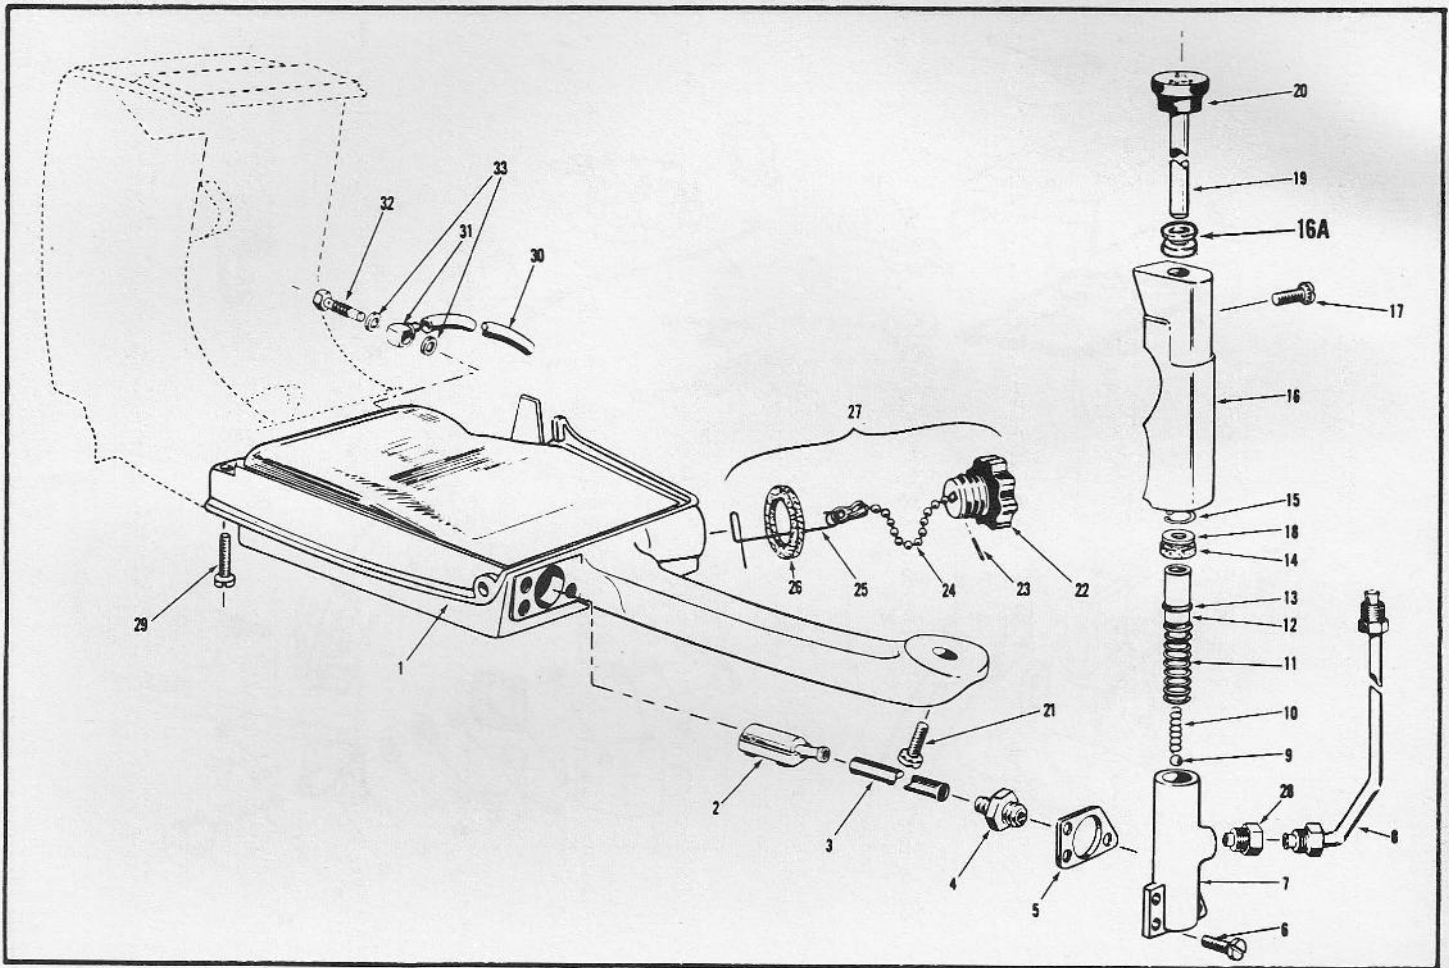

Item No.	Part No.	Description	Qty. Req'd.
31	470729	† Exit Valve Assembly (includes parts marked ▲)	1
32	426662	* Screw	1
33	427696	Throttle Trigger	1
34	309623	Retainer Clip	1
35	427865	Rear Handle Cover	1
36	428171	Spring - Throttle Lock	1
37	427815	Pin - Throttle Lock	1
38	307613	Screw - Cover to Rear Handle	1
39	311835	Screw - Primer to Rear Handle	2
*	471421	Primer Assembly Complete (includes parts marked †)	
40	427712	† Button - Primer	1
41	427800	† Spring	1
42	427860	† Cover - Primer	1
43	302437	† Nut	2
44	426818	† Cup	1
45	426815	† Washer	1
46	426926	† Cup Washer	1
47	427715	† Gasket	1
48	426821	† Screw	1
49	471352	† Primer Body and Fitting Assembly	1
50	308528	† ▲ "O" Ring - Exit Valve	1
51	312475	† Screw - Body to Cover	2
52	471503	† Inlet Valve Housing Assembly	1
53	428352	Grommet	1
54	304852	Screw (Rear Handle to C'case)	1
55	428345	Rear Handle and Air Box	1
56	428728	Air Filter Element	1
57	428490	Air Filter Cover	1

* Not Shown

MODEL 1560

PICK-UP ASSEMBLIES

Item No.	Part No.	Description	Qty. Req'd
1	472225	Oil Tank & Rear Handle Assy.	1
2	471709	Oiler Pick-up Assembly	1
3	428337	Hose - Oil Pick-up	1
4	428624	Body - Inlet Valve	1
5	427861	Gasket	1
6	307613	Screw - Oil Pump to Tank	3
7	427876	Oil Pump Body	1
8	471529	Oil Line - Pump to Bar	1
9	428341	Ball - Inlet Valve	1
10	428342	Spring - Ball	1
11	428357	Spring - Oil Pump	1
12	428343	Plunger - Oil Pump	1
13	428906	"O" Ring - Oil Pump	1
14	427367	Felt	1
15	202755	Clip - Plunger Rod	1
16	471479	Oil Pump Cover Assembly (includes items marked x)	1
16A	427874	x Bushing	1
17	307193	Screw	2