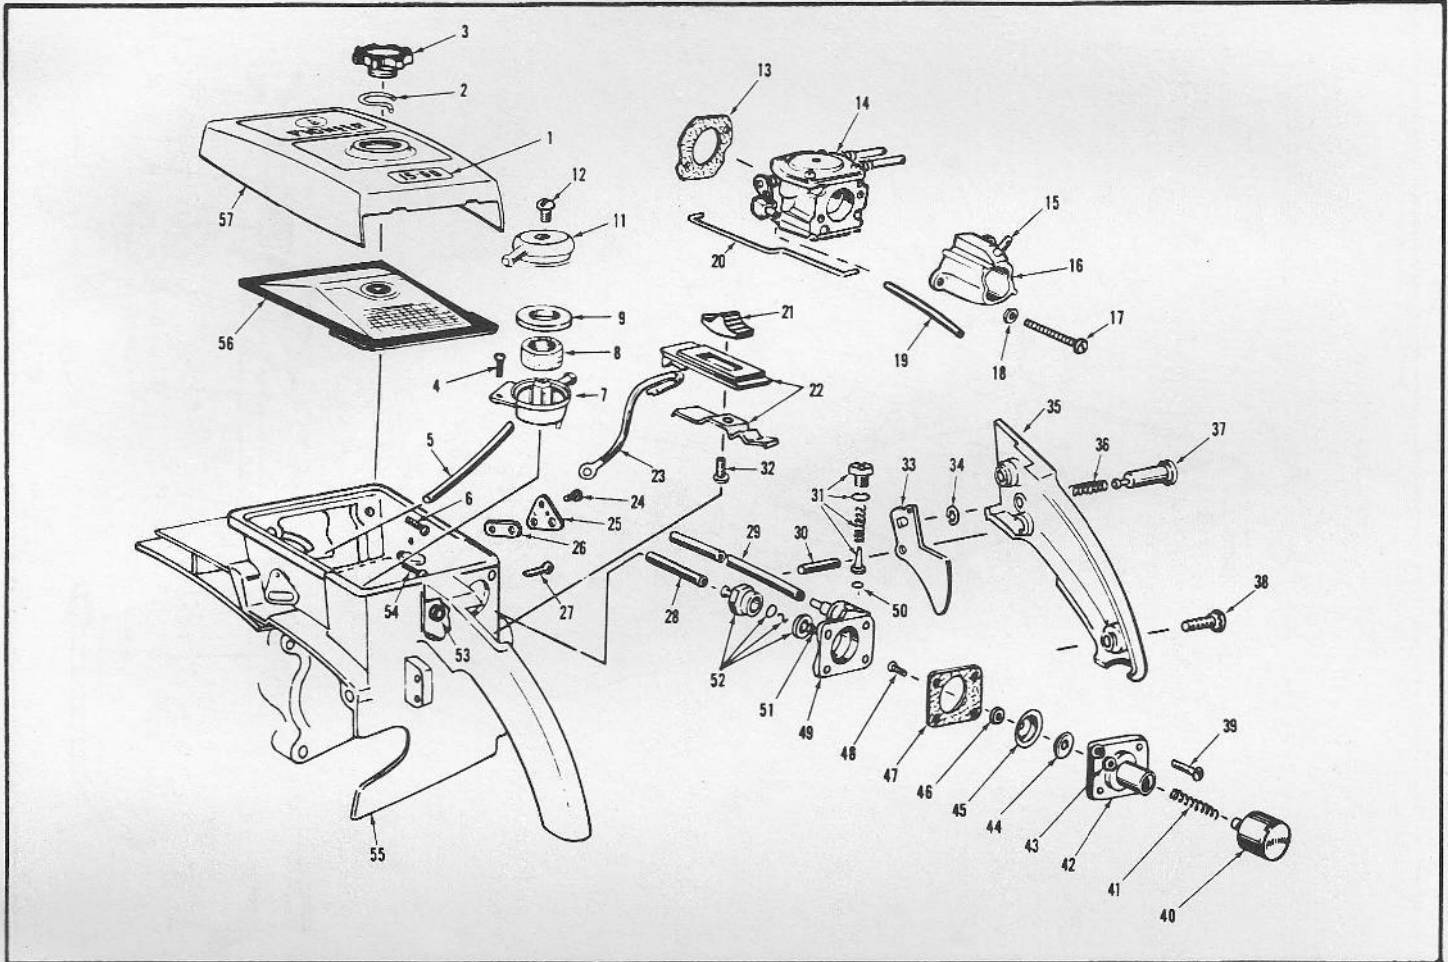

MODEL 1560

REAR HANDLE AND AIR BOX ASSEMBLIES

Item No.	Part No.	Description	Qty. Req'd.
1	428830	Decal - 15-60	1
2	304614	"O" Ring	1
3	471357	Knob Assembly	1
4	305230	Screw (Bowl to Air Box)	1
5	428400	Fuel Hose (Tank to Filter)	1
6	304606	Screw (Rear Handle to C'case)	3
7	471917	Fuel Filter Bowl Assembly	1
8	428010	Filter Felt	1
9	427369	Gasket	1
11	472358	Cover	1
12	307506	Screw	1
13	427888	Gasket	1
14	471710	Carburetor Assembly	1
15	428081	● Stud (Blowback Tube)	1
16	471571	Blowback Tube Assembly (includes parts marked ●)	1
17	427785	Screw (Carburetor to Reed Body)	2
18	120052	Washer	2
19	428350	Fuel Hose (Filter to Carburetor)	1
20	428351	Throttle Link	1
21	427128	* Switch Button	1
22	471699	Switch Assembly (includes parts marked *)	1
23	471422	Switch Wire Assembly	1
24	312811	Screw - Carburetor Grommet	1
25	428344	Grommet Retainer	1
26	428204	Grommet	1
27	306370	Cotter Pin	1
28	427863	Fuel Hose - Primer Intake	1
29	428013	Fuel Hose - Primer to C'case	1
30	308016	Roll Pin - Rear Handle	1

Item No.	Part No.	Description	Qty. Req'd.
31	470729	† Exit Valve Assembly (includes parts marked ▲)	1
32	426662	* Screw	1
33	427696	Throttle Trigger	1
34	309623	Retainer Clip	1
35	427865	Rear Handle Cover	1
36	428171	Spring - Throttle Lock	1
37	427815	Pin - Throttle Lock	1
38	307613	Screw - Cover to Rear Handle	1
39	311835	Screw - Primer to Rear Handle	2
*	471421	Primer Assembly Complete (includes parts marked †)	
40	427712	† Button - Primer	1
41	427800	† Spring	1
42	427860	† Cover - Primer	1
43	302437	† Nut	2
44	426818	† Cup	1
45	426815	† Washer	1
46	426926	† Cup Washer	1
47	427715	† Gasket	1
48	426821	† Screw	1
49	471352	† Primer Body and Fitting Assembly	1
50	308528	† ▲ "O" Ring - Exit Valve	1
51	312475	† Screw - Body to Cover	2
52	471503	† Inlet Valve Housing Assembly	1
53	428352	Grommet	1
54	304852	Screw (Rear Handle to C'case)	1
55	428345	Rear Handle and Air Box	1
56	428728	Air Filter Element	1
57	428490	Air Filter Cover	1

* Not Shown