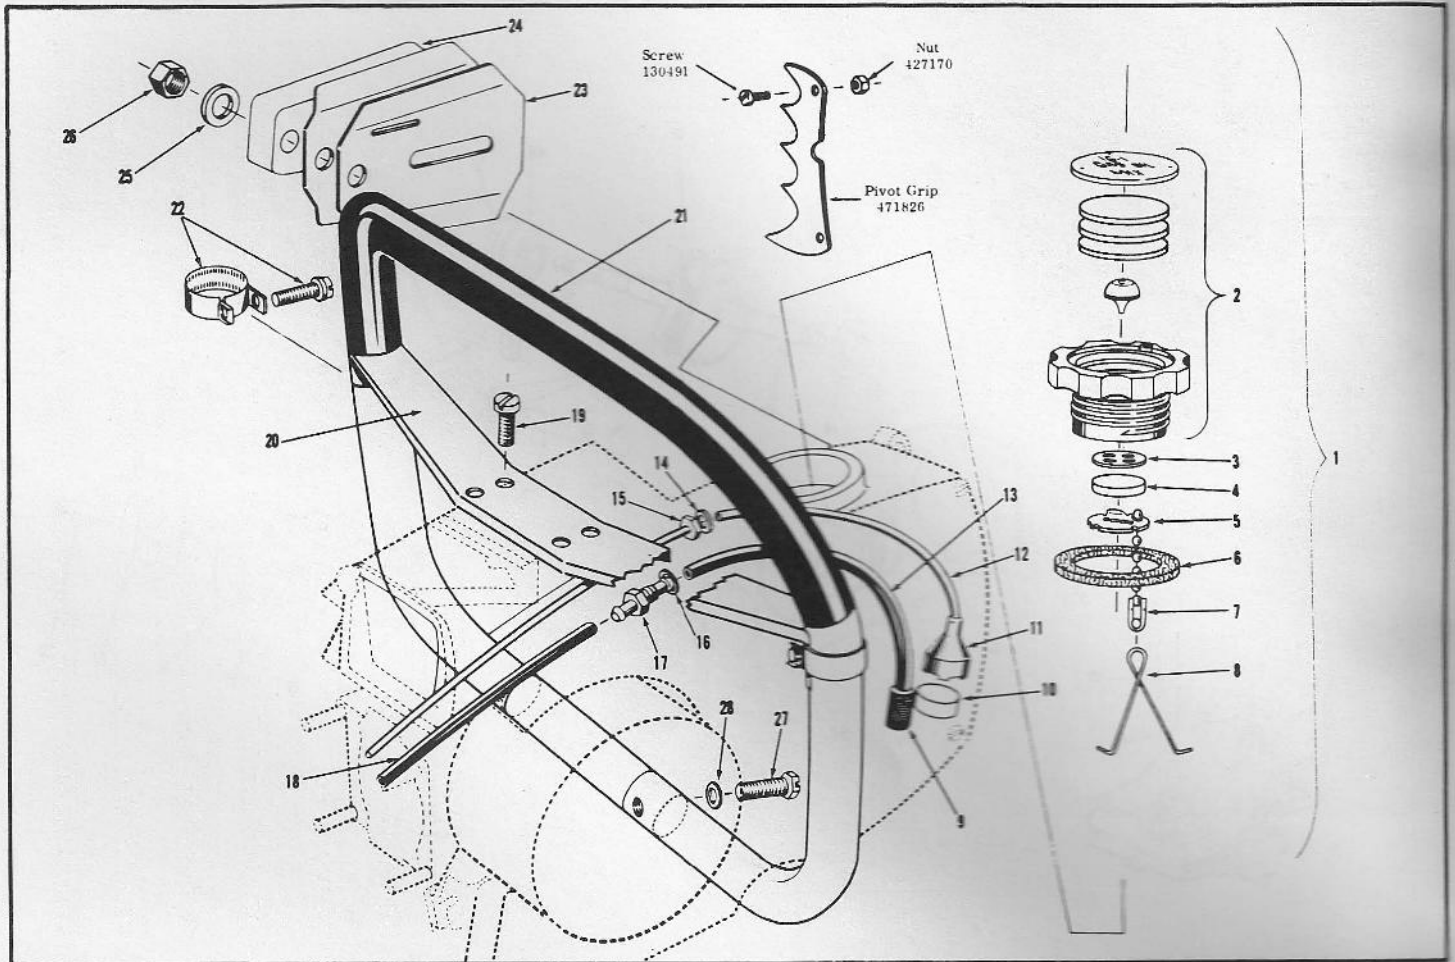

MODEL 1560

FRONT HANDLE AND GAS TANK ASSEMBLIES

Item No.	Part No.	Description	Qty. Req'd.
1	471820	Gas Cap Assembly (includes parts marked *)	1
2	471821	* Gas Cap Body Assembly	1
3	428600	* Filter - Cover	1
4	427994	* Filter Disc	1
5	427278	* Cover	1
6	425087	* Gasket	1
7	427277	* Bead Chain	1
8	427213	* Lock Spring	1
9	470193	Pick-up Head	1
10	426826	Fuel Filter Felt	1
11	426823	Primer - Filter Body	1
12	428401	Fuel Pick-up Line	1
13	428399	Hose - Fuel Pick-up	1
14	202612	"O" Ring	1

Item No.	Part No.	Description	Qty. Req'd.
15	428002	Nut - Primer Tube	1
16	427855	Gasket - Fitting - Tank	1
17	427856	Fitting - Fuel Pick-up	1
18	428400	Hose - Tank to Filter	1
19	303311	Screw Brkt. to G'case	4
20	471734	Front Hdle. Brkt. Assembly	1
21	471682	Front Handle Assembly	1
22	471762	Clamp - Handle to Bracket	2
23	428323	Guide Plate	2
24	428301	Bar Clamp Pad	1
25	425116	Washer - Strut Bolt	2
26	425031	Nut - Strut Bolt	2
27	303459	Screw - Front Hdle.	2
28	306396	Lockwasher	2