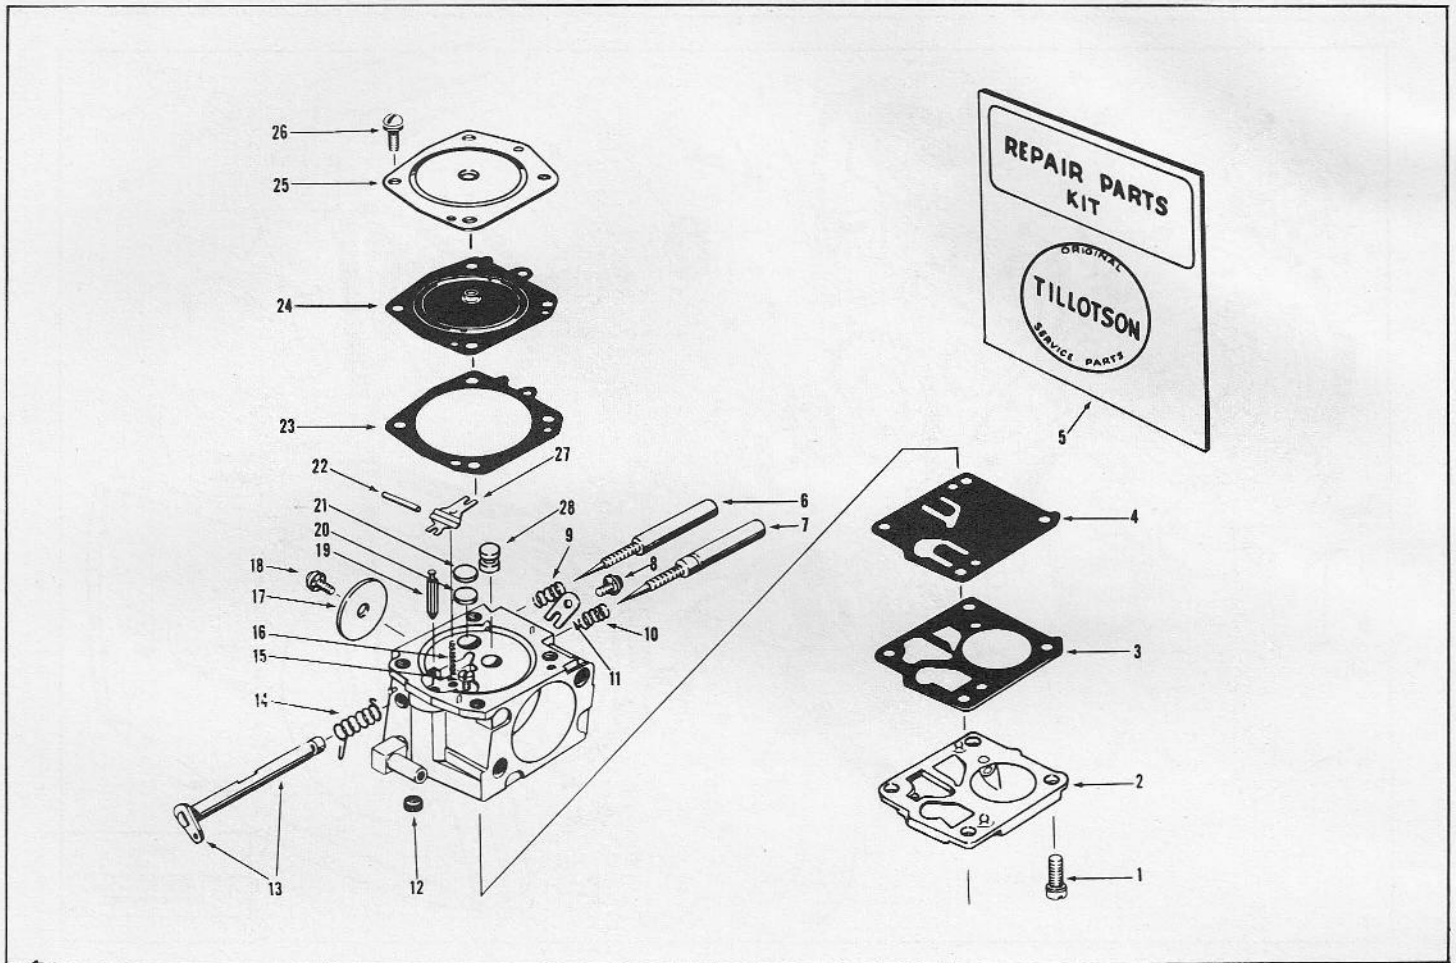

MODEL 1560

CARBURETOR PARTS LIST

Item No.	Ref. No.	Description	Qty. Req'd.
1	427955	Screw & Lockwasher	4
2	427939	Cover - Pump	1
3	*427940	Gasket	1
4	*427941	Diaphragm	1
5	471771	Repair Parts Kit (incl. pts. mkd *)	1
6	*428419	Idle Adj. Screw	1
7	*428414	Main Adj. Screw	1
8	*427947	Screw & Lockwasher	2
9	*425449	Idle Adj. Spring	1
10	*425449	Main Adj. Spring	1
11	427957	Throttle Shaft Clip	1
12	*427951	Inlet Screen	1
13	471739	Throttle Shaft & Lever	1
14	*428417	Throttle Shaft & Return Spring	1

Item No.	Ref. No.	Description	Qty. Req'd.
15	*427962	Inlet Pinion Pin Ret. Screw	1
16	*426922	Inlet Tension Spring	1
17	425966	Throttle Shutter	1
18	*427947	Screw & Lockwasher	4
19	*427952	Inlet Needle	1
20	*428149	Reducer	1
21	*427948	Welch Plug	1
22	*427954	Inlet Pinion Pin	1
23	*427950	Gasket	1
24	*471374	Diaphragm Assy.	1
25	427956	Cover - Diaphragm	1
26	426145	Screw & Lockwasher	4
27	*427953	Inlet Control Lever	1
28	471618	Check Valve Assy.	1

Carburetor Assy. Complete 471710