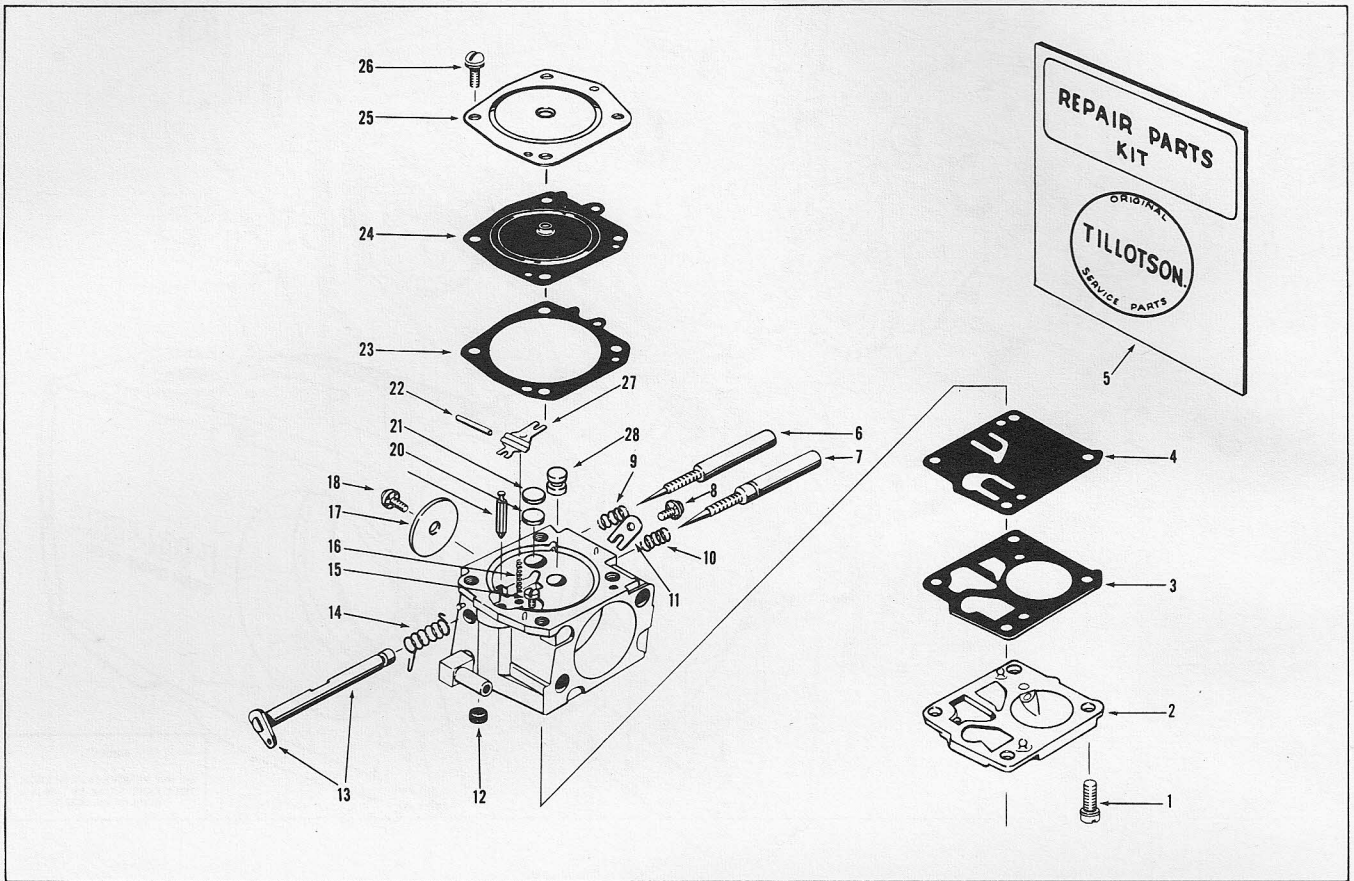

CARBURETOR PARTS LIST

Item No.	Ref. No.	Description	Qty. Req'd.
1	427955	Screw & Lockwasher	4
2	427939	Cover - Pump	1
3	*427940	Gasket	1
4	*427941	Diaphragm	1
5	471771	Repair Parts Kit (incl. pts. mkd *)	1
6	*428419	Idle Adj. Screw	1
7	*428414	Main Adj. Screw	1
8	*427947	Screw & Lockwasher	1
9	*425449	Idle Adj. Spring	1
10	*425449	Main Adj. Spring	1
11	427957	Throttle Shaft Clip	1
12	*427951	Inlet Screen	1
13	471739	Throttle Shaft & Lever	1
14	*428417	Throttle Shaft & Return Spring	1

Item No.	Ref. No.	Description	Qty. Req'd.
15	*427962	Inlet Pinion Pin Ret. Screw	1
16	*426922	Inlet Tension Spring	1
17	425966	Throttle Shutter	1
18	*427947	Screw & Lockwasher	4
19	*427952	Inlet Needle	1
20	*428149	Reducer	1
21	*427948	Welch Plug	1
22	*427954	Inlet Pinion Pin	1
23	*427950	Gasket	1
24	*471374	Diaphragm Assy.	1
25	427956	Cover - Diaphragm	1
26	426145	Screw & Lockwasher	1
27	*427953	Inlet Control Lever	1
28	471618	Check Valve Assy.	1

Carburetor Assy. Complete 471710

* Indicates contents of Repair Parts Kit