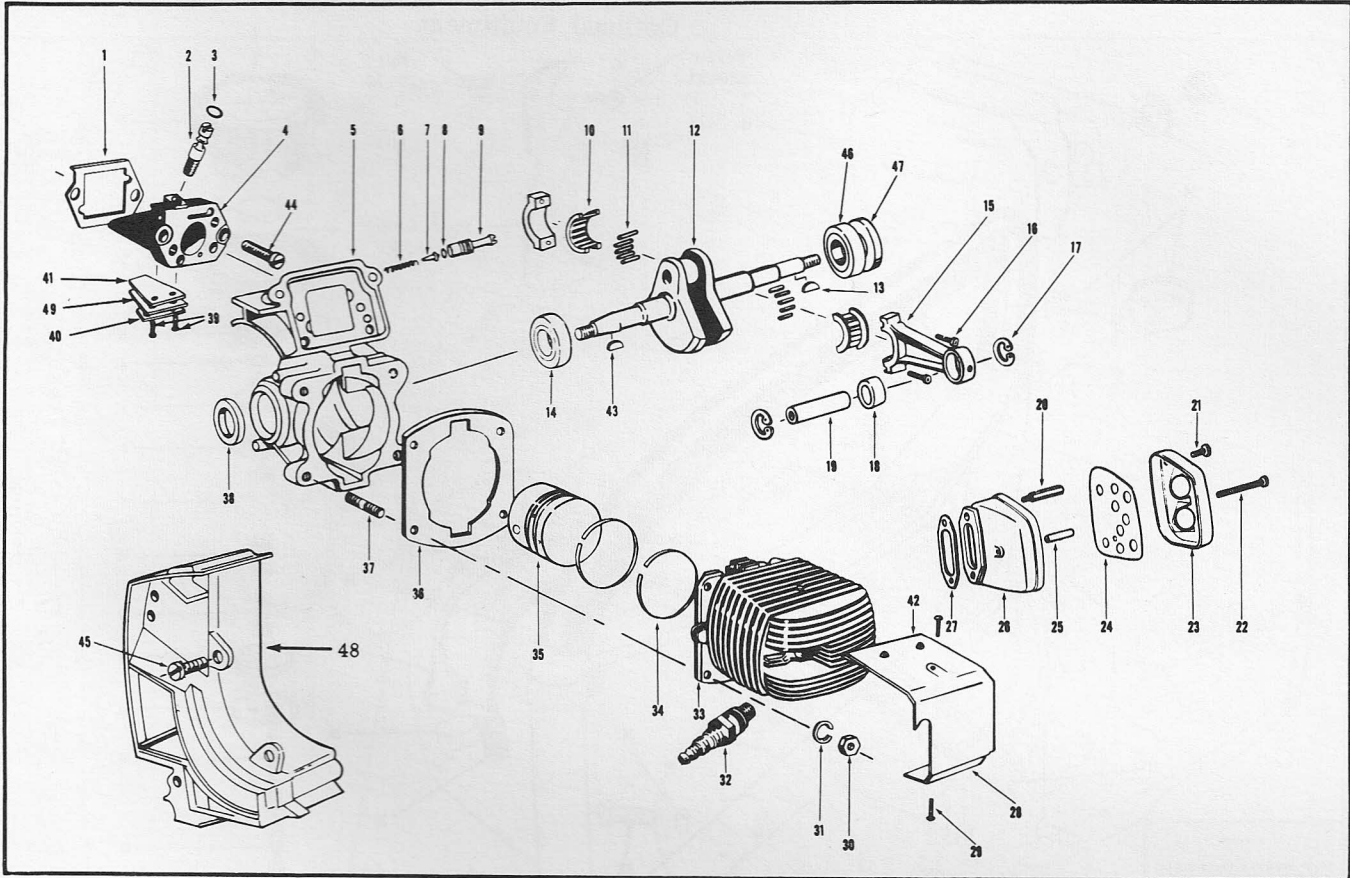

Item No.	Part No.	Description	Qty. Req'd.
29	428013	Fuel Hose - Primer to C'case	1
30	308016	Roll Pin - Rear Handle	1
31	470729	Exit Valve Assembly (includes parts marked ▲)	1
32	426662	* Screw	1
33	427696	Throttle Trigger	1
34	309623	Retainer Clip	1
35	427865	Rear Handle Cover	1
36	428171	Spring - Throttle Lock	1
37	427815	Pin - Throttle Lock	1
38	307613	Screw - Cover to Rear Handle	1
39	311835	Screw - Primer to Rear Handle	2
40	427712	Button - Primer	1
41	427800	Spring	1
42	427860	Cover - Primer	1
43	302437	Nut	2
44	426818	Cup	1
45	426815	Washer	1
46	426926	Cup Washer	1
47	427715	Gasket	1
48	426821	Screw	1
49	471352	Primer Body and Fitting Assembly	1
50	308528	▲ "O" Ring - Exit Valve	1
51	312475	Screw - Body to Cover	2
52	471503	Inlet Valve Housing Assembly	1
53	428352	Grommet	1
54	304852	Screw (Rear Handle to C'case)	1
55	428345	Rear Handle and Air Box	1
56	471429	Air Filter Element	1
57	428501	Air Filter Cover	1

**PICK-UP ASSEMBLIES**

Item No.	Part No.	Description	Qty. Req'd.
1	471649	Oil Tank & Rear Handle Assy.	1
2	471709	Oiler Pick-up Assembly	1
3	428337	Hose - Oil Pick-Up	1
4	427877	Body - Inlet Valve	1
5	427861	Gasket	1
6	307613	Screw - Oil Pump to Tank	3
7	427876	Oil Pump Body	1
8	471529	Oil Line - Pump to Bar	1
9	428341	Ball - Inlet Valve	1
10	428342	Spring - Ball	1
11	428357	Spring - Oil Pump	1
12	428343	Plunger - Oil Pump	1
13	427360	"O" Ring - Oil Pump	1
14	427367	Washer	1
15	202755	Clip - Plunger Rod	1

Item No.	Part No.	Description	Qty. Req'd.
16	471479	Oil Pump Cover Assembly	1
17	307193	Screw	2
19	428346	Push Rod	1
20	427704	Button - Push Rod	1
21	302948	Screw - Oil Tank to Rear Handle	1
22	427688	* Cap - Oil Filler	1
23	427289	* Pin	1
24	427690	* Bead Chain	1
25	427976	* Retaining Hook	1
26	427689	* Gasket	1
27	471511	Oil Filler Cap Assembly (includes parts marked *)	1
28	471478	Outlet Valve Assembly	1
29	302948	Screw - Oil Tank to Gearcase	2