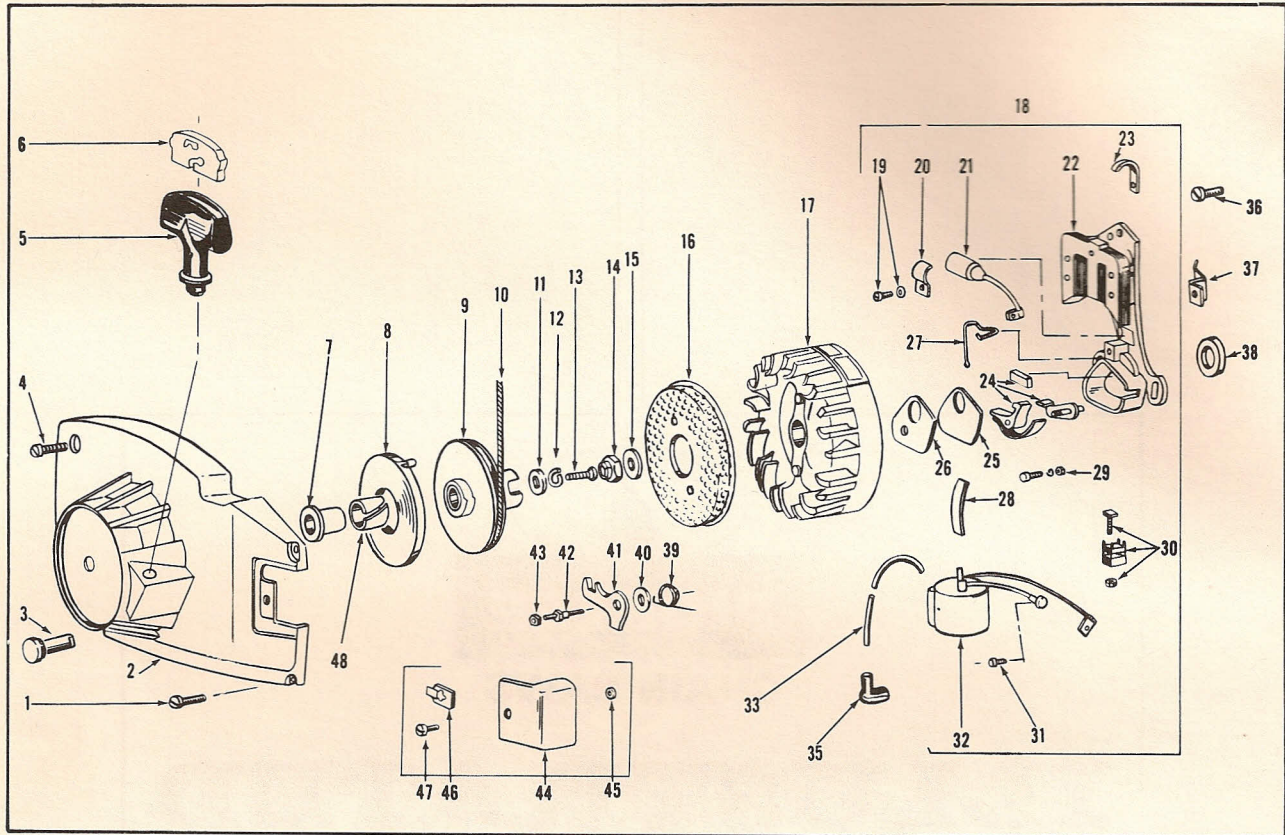

25 CENTS

**PIONEER**

**CHAIN SAWS**

**ILLUSTRATED  
PARTS  
CATALOGUE**

PIONEER SAWS, PETERBOROUGH, ONTARIO, CANADA;  
LINCOLN, NEBRASKA, U.S.A.

LITHO U.S.A.

**MODEL  
15-20**

PART NO. 430260 11-72

**STARTER & MAGNETO**

Item No.	Part No.	Description	Qty. Req'd.
1	510397	Screw - Blower Cover	3
2	471448	Blower Cover Assembly (includes parts marked *)	1
3	428104	* Starter Shaft	1
4	311834	Screw - Blower Cover to Ign. Carrier	1
5	427370	Starter Handle	1
6	427492	Anchor	1
7	428443	Bushing - Starter Pulley	1
8	427771	Starter Spring	1
9	471371	Starter Pulley Assembly	1
10	426752	Starter Cord	1
11	428105	Washer	1
12	306398	Washer	1
13	551725	Screw - Pulley to Shaft	1
14	427826	Locknut (L. H. Flywheel)	1
15	306405	Washer	1
16	428092	Rotating Screen	1
17	471362	Flywheel Assembly	1
18	471590	Stator Assembly (includes parts marked x)	1
19	425948	x Clamp Screw Assembly	1
20	427754	x Condenser Clamp	1
21	471354	x Condenser Assembly	1
22	427752	x Stator Plate & Core	1
23	428106	x Clip	1

Item No.	Part No.	Description	Qty. Req'd.
24	471500	x Breaker Point Set with Felt	1
25	427757	x Gasket - Breaker Box	1
26	427756	x Cover - Breaker Box	1
27	425698	x Spring - Breaker Box	1
28	427748	x Coil Wedge Spring	1
29	471366	x Fixed Contact Screw Assembly	1
30	471364	x Terminal Connection Unit	1
31	427749	x Coil Ground Screw	1
32	471365	x Coil Assembly	1
33	427926	x High Tension Wire	1
35	580339	Sparky Assembly	1
36	304605	Screw - Stator to Ign. Carrier	3
37	427867	Clip - High Tension Lead	1
38	427917	Magneto Felt	1
39	427764	Spring - Starter Pawl	2
40	202150	Washer - Pivot to Flywheel	2
41	427765	Starter Pawl	2
42	427763	Pivot	2
43	427914	Nut - Screen to Pivot	2
44	471425	Inspection Cover Assembly (includes parts marked ●)	1
45	427968	● Washer - inspect. cover	1
46	428445	● Speed Nut	1
47	427965	● Screw	1
48	428444	Bearing Liner - nylon	1