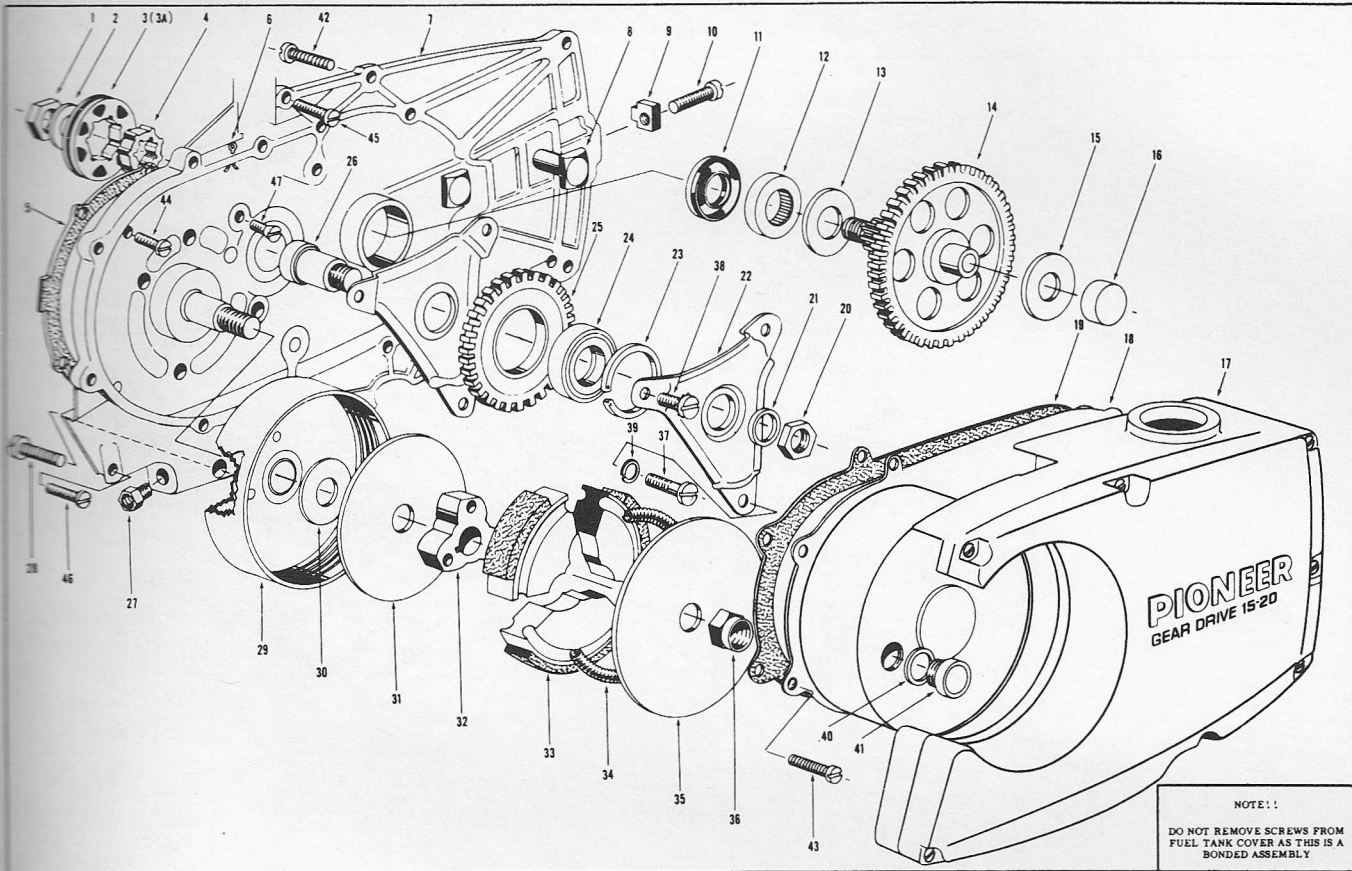

GEARCASE AND TRANSMISSION

Item No.	Part No.	Description	Qty. Req'd.
1	427181	Nut - Output Shaft	1
2	428511	Washer - Output Shaft	1
3	428568	1/2" Pitch Sprocket - 7 Tooth	1
3A	427387	7/16" Pitch Sprocket - 7 Tooth	1
4	428509	Sprocket Adaptor	1
5	428319	Gasket - Gearcase to Crankcase	1
6	306370	Cotter Pin	1
7	471799	Gearcase and Bar Pad Assembly	1
8	428306	Bolt - Guide Bar	2
9	425672	Chain Adj. Pin	1
10	202190	Chain Adj. Screw	1
11	425076	Seal	1
12	428324	Bearing - Large - Output Shaft	1
13	428305	Washer - Large	1
14	428303	Output Shaft	1
15	428304	Washer - Small	1
16	428300	Roller Bearing - Small	1
17	471683	Fuel Tank Assembly	1
18	428286	Gearcase Cover	1
19	428287	Gasket Gearcase Cover	1
20	428391	Nut - Idler Spindle	1
21	428411	Washer - Idler Spindle	1
22	428387	Plate - Gear Ret.	2
23	428390	Retaining Ring	1

Item No.	Part No.	Description	Qty. Req'd.
24	428389	Bearing	1
25	428392	Gear	1
26	428388	Idler Spindle	1
27	428001	Fitting	1
28	307152	Screw - Fuel Tank to Gearcase	1
29	471680	Clutch Drum Assembly c/w Bearing	1
30	428291	Washer - Clutch Thrust	1
31	427491	Ret. Plate - Inside Clutch	1
32	427175	Clutch Driver	1
33	471681	Clutch Shoe Assembly	3
34	426964	Garter Spring	2
35	427486	Ret. Plate	1
36	427181	Nut - Clutch	1
37	428412	Screw - Idler Assy. to Gearcase	1
38	309330	Screw - Idler Assy. to Gearcase	2
39	306396	Washer - Idler Assy. to Gearcase	3
40	428314	Gasket - Oil Plug	1
41	428322	Oil Plug - Gearcase Cover	1
42	303699	Screw - Fuel Tank to Gearcase	1
43	510397	Screw - Cover to Gearcase	12
44	302948	Screw - Gearcase to Crankcase	4
45	510397	Screw - Gearcase to Ignition Carrier	1
46	307196	Screw - Gearcase to Ignition Carrier	1
47	307163	Screw - Gearcase to Crankcase	2