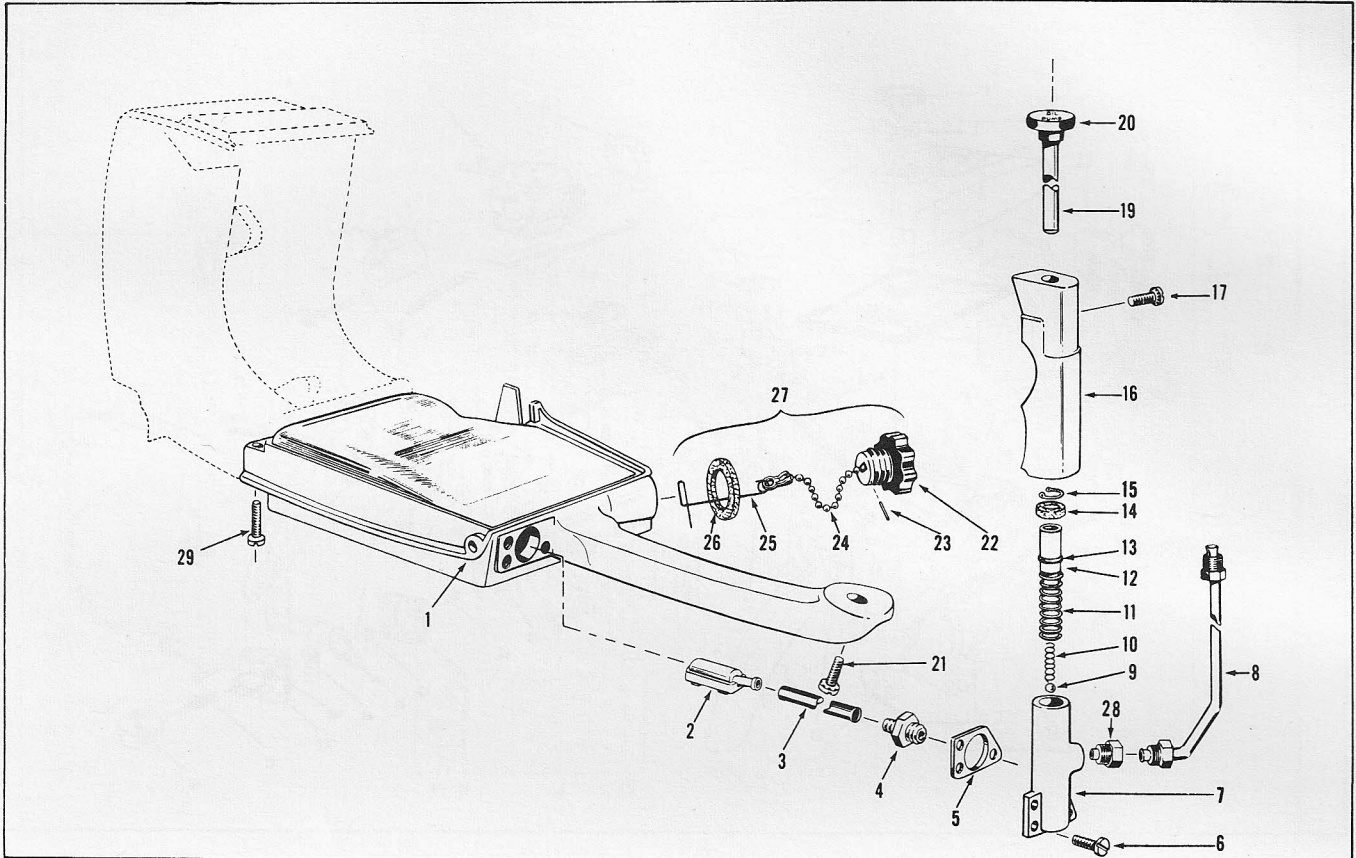

Item No.	Part No.	Description	Qty. Req'd.
24	471500	x Breaker Point Set with Felt	1
25	427757	x Gasket - Breaker Box	1
26	427756	x Cover - Breaker Box	1
27	425698	x Spring - Breaker Box	1
28	427748	x Coil Wedge Spring	1
29	471366	x Fixed Contact Screw Assembly	1
30	471364	x Terminal Connection Unit	1
31	427749	x Coil Ground Screw	1
32	471365	x Coil Assembly	1
33	427926	x High Tension Wire	1
35	580339	Sparky Assembly	1
36	304605	Screw - Stator to Ign. Carrier	3
37	427867	Clip - High Tension Lead	1
38	427917	Magneto Felt	1
39	427764	Spring - Starter Pawl	2
40	202150	Washer - Pivot to Flywheel	2
41	427765	Starter Pawl	2
42	427763	Pivot	2
43	427914	Nut - Screen to Pivot	2
44	471425	Inspection Cover Assembly (includes parts marked ●)	1
45	427968	● Washer - inspect. cover	1
46	428445	● Speed Nut	1
47	427965	● Screw	1
48	428444	Bearing Liner - nylon	1

**PICK-UP ASSEMBLIES**

Item No.	Part No.	Description	Qty. Req'd.
1	471649	Oil Tank & Rear Handle Assy.	1
2	471709	Oiler Pick-up Assembly	1
3	428337	Hose - Oil Pick-Up	1
4	427877	Body - Inlet Valve	1
5	427861	Gasket	1
6	307613	Screw - Oil Pump to Tank	3
7	427876	Oil Pump Body	1
8	471529	Oil Line - Pump to Bar	1
9	428341	Ball - Inlet Valve	1
10	428342	Spring - Ball	1
11	428357	Spring - Oil Pump	1
12	428343	Plunger - Oil Pump	1
13	427360	"O" Ring - Oil Pump	1
14	427367	Washer	1
15	202755	Clip - Plunger Rod	1

Item No.	Part No.	Description	Qty. Req'd.
16	471479	Oil Pump Cover Assembly	1
17	307193	Screw	2
19	428346	Push Rod	1
20	427704	Button - Push Rod	1
21	302948	Screw - Oil Tank to Rear Handle	1
22	427688	* Cap - Oil Filler	1
23	427289	* Pin	1
24	427690	* Bead Chain	1
25	427976	* Retaining Hook	1
26	427689	* Gasket	1
27	471511	Oil Filler Cap Assembly (includes parts marked *)	1
28	471478	Outlet Valve Assembly	1
29	302948	Screw - Oil Tank to Gearcase	2