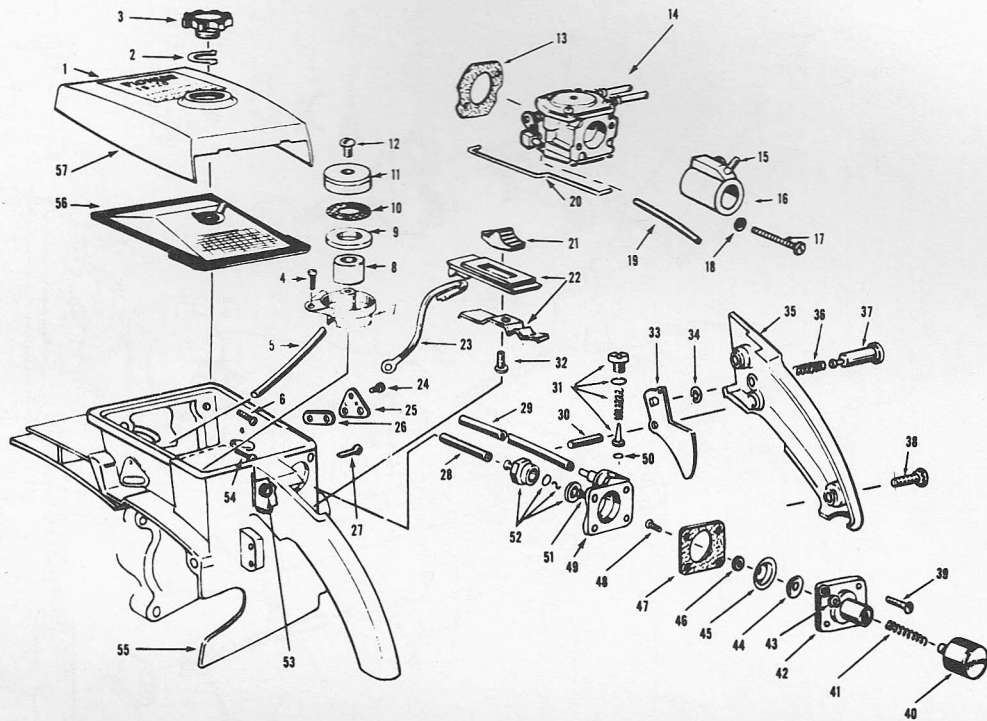

REAR HANDLE AND AIR BOX ASSEMBLIES

Item No.	Part No.	Description	Qty. Req'd.
1	428521	Decal - 15-20	1
2	427726	Retaining Ring	1
3	471357	Knob Assembly	1
4	305230	Screw (Bowl to Air Box)	1
5	428400	Fuel Hose (Tank to Filter)	1
6	302948	Screw (Rear Handle to C'case)	3
7	471531	Fuel Filter Bowl Assembly	1
8	428010	Filter Felt	1
9	427369	Gasket	1
10	428215	Screen	1
11	428011	Cover	1
12	306915	Screw	1
13	427888	Gasket	1
14	471710	Carburetor Assembly	1
15	428081	● Stud (Blowback Tube)	1
16	471571	Blowback Tube Assembly (includes parts marked ●)	1
17	427785	Screw (Carburetor to Reed Body)	2
18	120052	Washer	2
19	428350	Fuel Hose (Filter to Carburetor)	1
20	428351	Throttle Link	1
21	427128	* Switch Button	1
22	471699	Switch Assembly (includes parts marked *)	1
23	471422	Switch Wire Assembly	1
24	312811	Screw - Carburetor Grommet	1
25	428344	Grommet Retainer	1
26	428204	Grommet	1
27	306370	Cotter Pin	1
28	427863	Fuel Hose - Primer Intake	1

Item No.	Part No.	Description	Qty. Req'd.
29	428013	Fuel Hose - Primer to C'case	1
30	308016	Roll Pin - Rear Handle	1
31	470729	Exit Valve Assembly (includes parts marked ▲)	1
32	426662	* Screw	1
33	427696	Throttle Trigger	1
34	309623	Retainer Clip	1
35	427865	Rear Handle Cover	1
36	428171	Spring - Throttle Lock	1
37	427815	Pin - Throttle Lock	1
38	307613	Screw - Cover to Rear Handle	1
39	311835	Screw - Primer to Rear Handle	2
40	427712	Button - Primer	1
41	427800	Spring	1
42	427860	Cover - Primer	1
43	302437	Nut	2
44	426818	Cup	1
45	426815	Washer	1
46	426926	Cup Washer	1
47	427715	Gasket	1
48	426821	Screw	1
49	471352	Primer Body and Fitting Assembly	1
50	308528	▲ "O" Ring - Exit Valve	1
51	312475	Screw - Body to Cover	2
52	471503	Inlet Valve Housing Assembly	1
53	428352	Grommet	1
54	304852	Screw (Rear Handle to C'case)	1
55	428345	Rear Handle and Air Box	1
56	471429	Air Filter Element	1
57	428501	Air Filter Cover	1