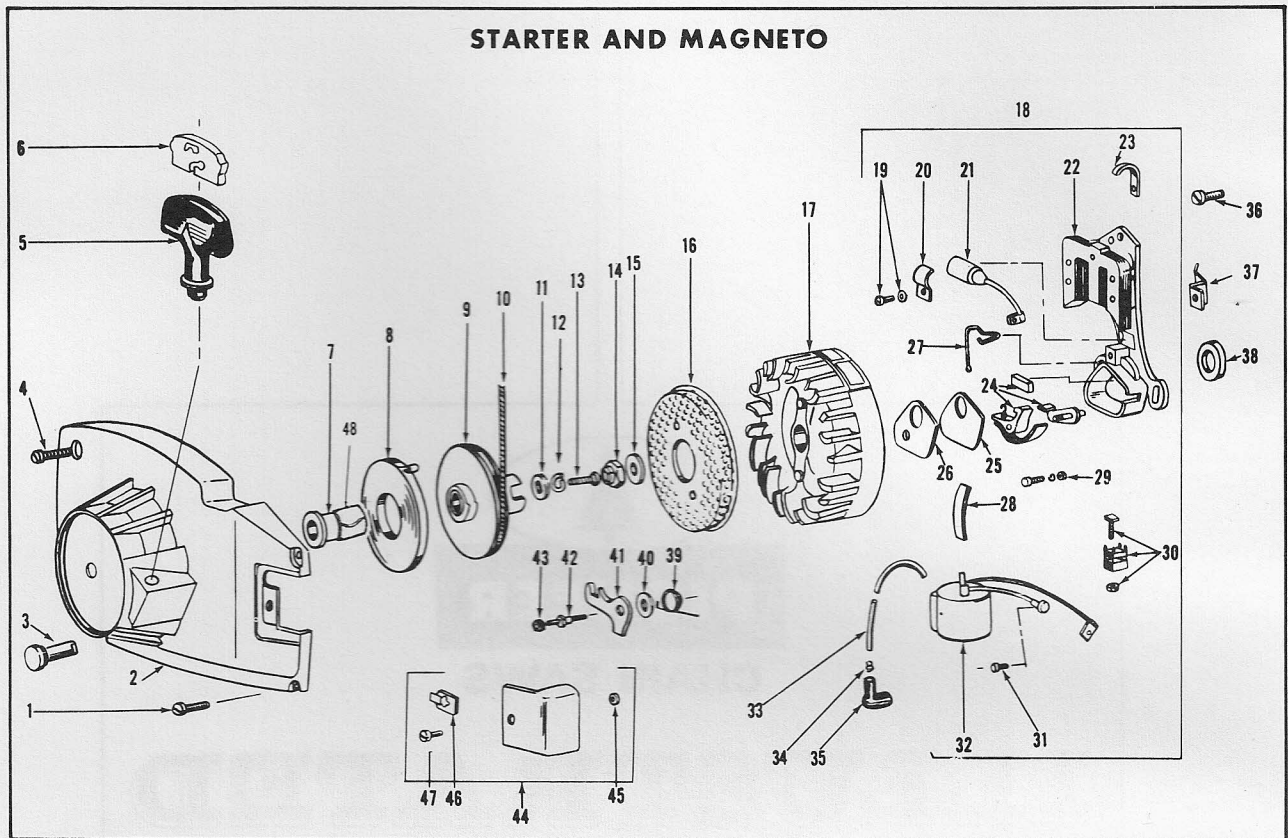

25 CENTS

**PIONEER**

**CHAIN SAWS**

**ILLUSTRATED  
PARTS  
CATALOGUE**

PIONEER SAWS, PETERBOROUGH, ONTARIO, CANADA;  
LINCOLN, NEBRASKA, U.S.A.

LITHO U.S.A.

**MODELS  
1410 AND 1410A**

PART NO. 430257 11-72

### STARTER AND MAGNETO PARTS LIST

Ref. No.	Part No.	Description	Qty. Req'd.	Ref. No.	Part No.	Description	Qty. Req'd.
1	510397	Screw	3	25	427757	Gasket	1
2	471448	Blower Cover Assy.	1	26	427756	Cover	1
3	428104	Starter Shaft	1	27	425698	Spring	1
4	311834	Screw	1	28	427748	Coil Wedge Spring	1
5	602773	Starter Handle	1	29	471366	Contact Screw	1
6	304323	Anchor	1	30	471364	Terminal Connection	1
7	428443	Bearing Bushing	1	31	427749	Coil Ground Screw	1
8	427771	Starter Spring	1	32	471365	Coil Assembly	1
9	471371	Starter Pulley	1	33	427926	High Tension Wire	1
10	426752	Starter Cord	1	34	510231	Spring Terminal	1
11	428105	Washer	1	35	510232	Sparky Cover	1
12	306398	Washer	1	36	304605	Screw	3
13	551725	Screw	1	37	427867	Clip	1
14	427826	Locknut	1	38	427917	Magneto Felt	1
15	306405	Washer	1	39	427764	Spring (Starter Pawl)	2
16	428092	Rotating Screen	1	40	202150	Washer	2
17	471362	Flywheel	1	41	427765	Starter Pawl	2
18	471590	Stator Assembly	1	42	427763	Pivot	2
19	425948	Clamp Screw	1	43	427914	Nut	2
20	427754	Condenser Clamp	1	44	471425	Inspect Cover Assy.	1
21	471354	Condenser	1	45	427968	Washer	1
22	427752	Plate & Core	1	46	427581	Speed Nut	1
23	428106	Clip	1	47	427965	Screw	1
24	471500	Breaker Point Set	1	48	428444	Bearing Liner - Nylon	1