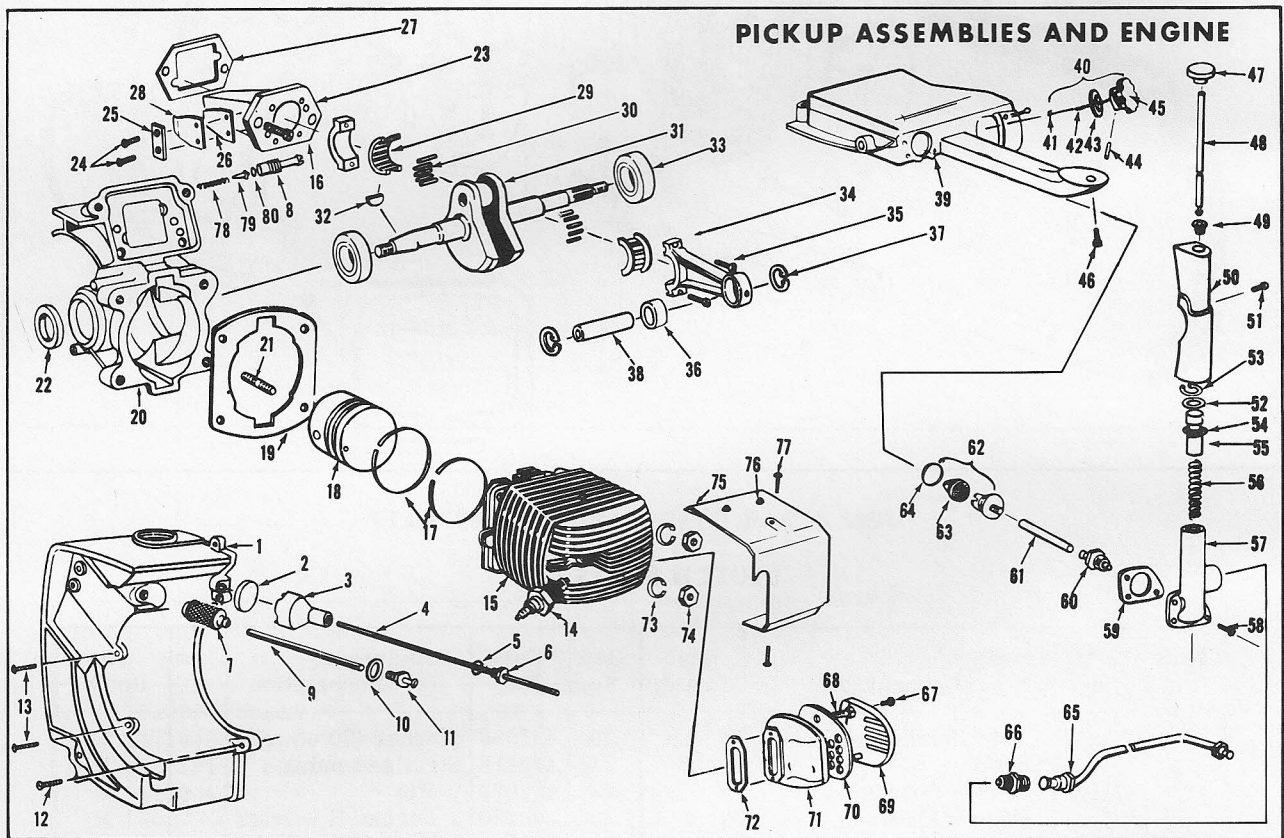

MODELS 1410 AND 1410A

MODELS 1410 AND 1410A

PICKUP ASSEMBLIES AND ENGINE PARTS LIST

Ref. No.	Part No.	Description	Qty. Req'd.	Ref. No.	Part No.	Description	Qty. Req'd.
1	471418	Fuel Tank Assy.	1	39	471420	Oil Tank & Rear Handle	1
2	426826	Felt (Fuel Filter)	1	40	471511	Oil Filler Cap Assy.	1
3	426823	Primer Filter Body	1	41	427976	. Retaining Hook	1
4	428003	Pickup Line	1	42	427690	. Bead Chain	1
5	202612	"O" Ring	1	43	427689	. Gasket	1
6	428002	Nut	1	44	427289	. Pin	1
7	470193	Pickup Head Assy.	1	45	471511	. Cap	1
8	427981	Check Valve Body	1	46	302948	Screw	1
9	427857	Hose	1	47	427704	Button (Push Rod)	1
10	427855	Gasket	1	48	427875	Push Rod	1
11	427856	Connector	1	49	427874	Bushing (Push Rod)	1
12	302948	Screw	6	50	427873	Oil Pump Cover	1
13	551706	Screw	2	51	307193	Screw	2
14	428006	Spark Plug	1	52	427367	Washer	1
15	471424	Cylinder Assy.	1	53	202755	Clip (Plunger Rod)	1
16	302948	Screw	2	54	427360	"O" Ring	1
17	471656	Ring Set	1	55	427098	Plunger	1
18	471657	Piston	1	56	427925	Spring	1
19	427892	Gasket	1	57	427876	Oil Pump Body	1
*20	471635	Crankcase Assy. (Model 1410A)	1	58	307193	Screw (Model 1410A)	3
†20	471412	Crankcase Assy. (Model 1410)	1	58	307613	Screw (Model 1410)	3
21	426642	. Stud	4	59	427861	Gasket	1
22	427656	Seal (Crankshaft)	2	60	471477	Inlet Valve Assy.	1
23	471449	Reed Valve Assy.	1	61	427882	Hose	1
24	428335	. Screw	6	62	471427	Pickup Head Assy.	1
25	427135	. Retainer	3	63	427880	. Screen	1
26	427134	. Reed	3	64	427977	. Ring	1
27	427885	. Gasket	1	65	471529	Oil Line	1
28	428231	. Backing Plate	2	66	471478	Outlet Valve Assy.	1
29	471428	Bearing Cage Assy.	1	67	305230	Screw	2
30	471450	Needles (Crankshaft)	1	68	428188	Stud	2
31	427840	Crankshaft	1	69	427797	Muffler Cover	1
32	427781	Flywheel Key	1	70	427796	Baffle Plate	1
33	427849	Main Bearing	2	71	471610	Muffler Body Assy.	1
34	471443	Connecting Rod Assy.	1	72	428189	Gasket	1
35	312688	. Cap Screw (Model 1410A)	2	73	306396	Lockwasher	4
●35	311761	. Cap Screw (Model 1410)	2	74	306397	Nut	4
36	427913	. Wrist Pin Bearing	1	75	471577	Inner Shroud Assy.	1
37	427843	Retainer	2	76	426746	. Bumper	2
38	427890	Wrist Pin	1	77	510278	Screw	2
				78	426837	Spring	1
				79	426835	Stem	1
				80	308528	"O" Ring	1

* Must be used only with 471634 Bearing Carrier.

† Must be used only with 471414 Bearing Carrier.

● Rod using these screws does not have oil slot in cap.
This rod usable only with 471412 Crankcase Assy.