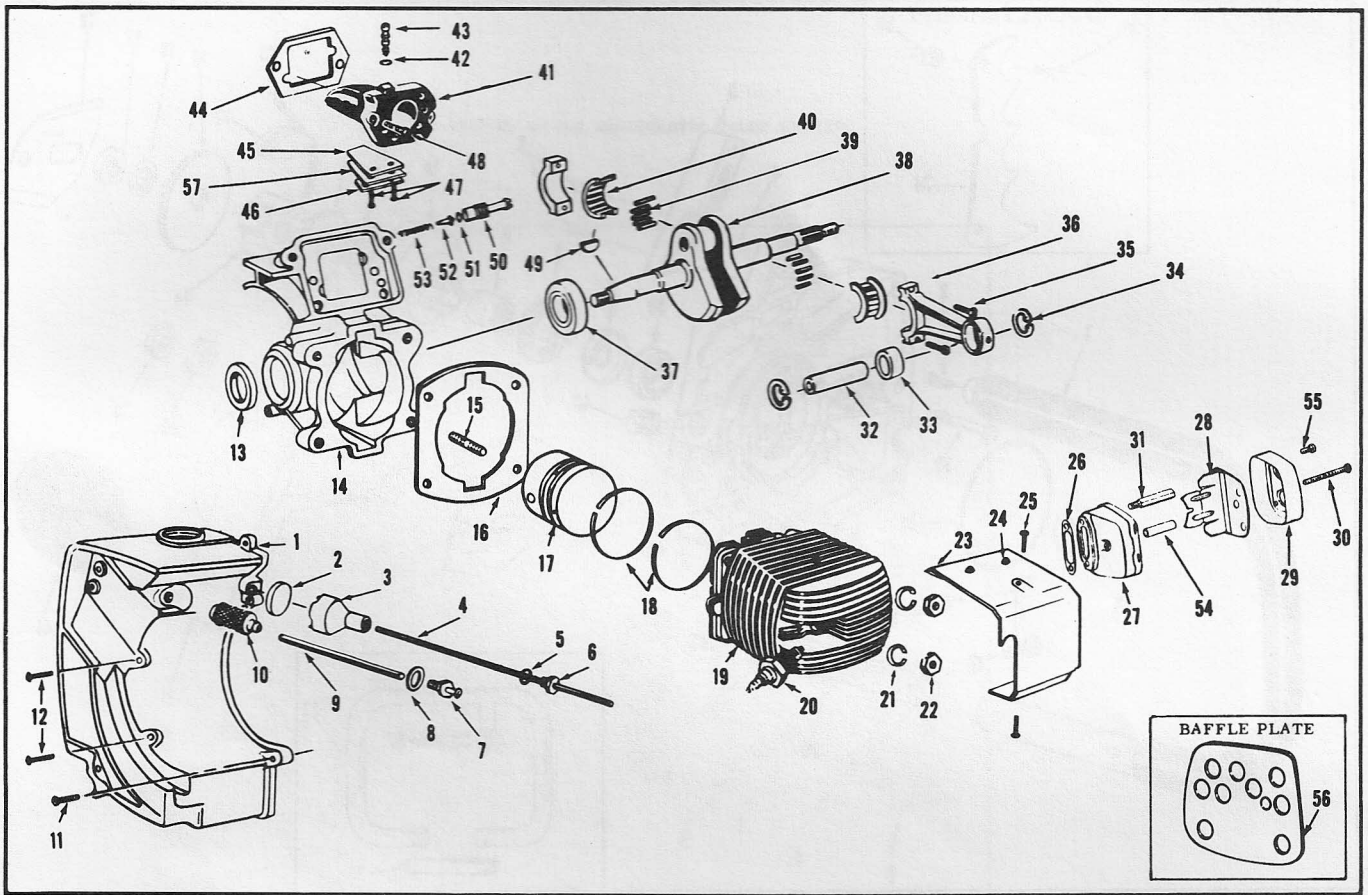

† Not Shown

PICK-UP ASSEMBLIES PARTS LIST

Item No.	Ref. No.	Description	Qty. Req'd.
1	471650	Oil Tank Assy.	1
2	471709	* Oiler Pick-Up Assy.	1
3	428337	* Hose - Oil Pick-Up	1
4	427877	* Body - Inlet Valve	1
5	427861	Gasket	1
6	307193	Screw - Oil Pump to Tank	3
7	427876	* Oil Pump Body	1
8	471654	Oil Line - Manual Pump to Bar	1
9	428341	* Ball - Inlet Valve	1
10	428342	* Spring - Ball	1
11	428357	* Spring - Oil Pump	1
12	428343	* Plunger - Oil Pump	1
13	427360	* "O" Ring - Oil Pump	1
14	427367	Washer	1
15	202755	Clip - Plunger Rod	1
	471711	Oil Pump Assy. Complete (Includes Parts Marked *)	

Item No.	Ref. No.	Description	Qty. Req'd.
16	471479	Oil Pump Cover Assy.	1
17	307193	Screw - Cover to Air Box	2
18	471478	* Outlet Valve Assy.	1
19	428346	Push Rod	1
20	427704	Button - Push Rod	1
21	302948	Screw - Oil Tank to R. Handle	1
22	427688	x Cap - Oil Filler	1
23	427289	x Pin	1
24	427690	x Bead Chain	1
25	427976	x Retaining Hook	1
26	427689	x Gasket	1
27	471511	Oil Filler Cap Assy. (incl. pts. mkd. x)	1
28	471606	Oil Pick-Up Head Assy.	1
29	307554	Gasket	2
30	471653	Oil Line Assy. Automatic Pump	1

Item No.	Ref. No.	Description	Qty. Req'd.
21	471700	Strut Assy. (incl. pts. mkd. *)	1
22	425672	* Pin - Chain Adjustment	1
23	202190	* Screw - Chain Adjustment	1
24	428001	Fitting - Oiler Tube	1
25	427889	"O" Ring	1
26	303459	Bolt - Front Handle	2
27	306396	Washer - Front Handle	2
28	427894	Plug - Bottom	1
29	427170	Nut - Front Handle	1
30	427659	Cutter Bar Bolt	2
31	428164	Thrust Washer - Clutch	1
32	471652	Full Wrap Handle Assy.	1
33	428027	Plug Handle (Full wrap)	1
34	471842	Pivot Grip (incl. pts. mkd. ▲)	1
35	427170	▲ Nut	2
36	314215	▲ Screw	2
37	305230	Screw (Full Wrap Only)	2
38	428128	Seal - Bearing Carrier	1
39	425066	Bearing Main - Bearing Carrier	1
40	428261	Plug	1
41	428559	Decal - Strut	1
42	428258	Oil Fitting	1