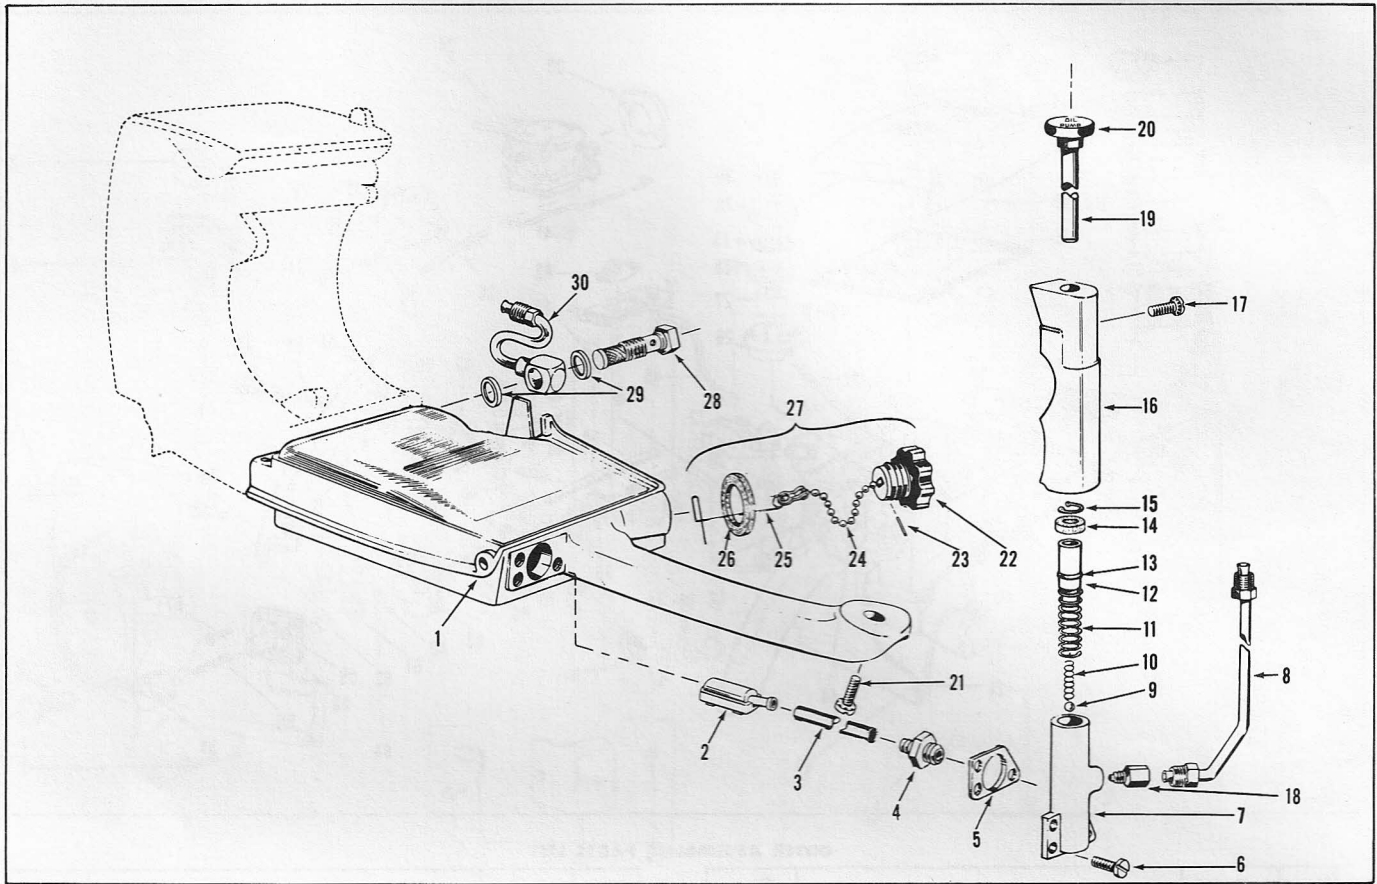

Item No.	Ref. No.	Description	Qty. Req'd.
25	427757	x Gasket - Breaker Box	1
26	427756	x Cover - Breaker Box	1
27	425698	x Spring - Breaker Box	1
28	427748	x Coil Wedge Spring	1
29	471366	x Fixed Contact Screw Assy.	1
30	471364	x Terminal Connection Unit	1
31	427749	x Coil Ground Screw	1
32	471365	x Coil Assy.	1
33	427926	x High Tension Wire	1
35	580339	Sparky Assembly	1
36	304605	Screw - Stator to Fuel Tank	3
37	427867	Clip - High Tension Lead	1
38	427917	Magneto Felt	1
39	427764	Spring - Starter Pawl	2
40	202150	Washer - Pivot to flywheel	2
41	427765	Starter Pawl	2
42	427763	Pivot	2
43	427914	Nut - Screen to pivot	2
44	471425	Inspect. Cover Assy. (incl. pts. mkd. ▲)	1
45	427968	▲ Washer - inspect. cover	1
46	428445	▲ Speed Nut	1
47	427965	▲ Screw	1
48	428444	Bearing Liner - Nylon	

† Not Shown

PICK-UP ASSEMBLIES PARTS LIST

Item No.	Ref. No.	Description	Qty. Req'd.
1	471650	Oil Tank Assy.	1
2	471709	* Oiler Pick-Up Assy.	1
3	428337	* Hose - Oil Pick-Up	1
4	427877	* Body - Inlet Valve	1
5	427861	Gasket	1
6	307193	Screw - Oil Pump to Tank	3
7	427876	* Oil Pump Body	1
8	471654	Oil Line - Manual Pump to Bar	1
9	428341	* Ball - Inlet Valve	1
10	428342	* Spring - Ball	1
11	428357	* Spring - Oil Pump	1
12	428343	* Plunger - Oil Pump	1
13	427360	* "O" Ring - Oil Pump	1
14	427367	Washer	1
15	202755	Clip - Plunger Rod	1
	471711	Oil Pump Assy. Complete (Includes Parts Marked *)	

## MODEL 14-50 AUTOMATIC OILER SYSTEM

Item No.	Ref. No.	Description	Qty. Req'd.
1	428261	Plug	1
2	428142	Plunger	1
3	428405	Pin	1
4	428406	Retaining Clip	1
5	307191	Screw	1
6	308528	"O" Ring	1

**CARBURETOR PARTS LIST**