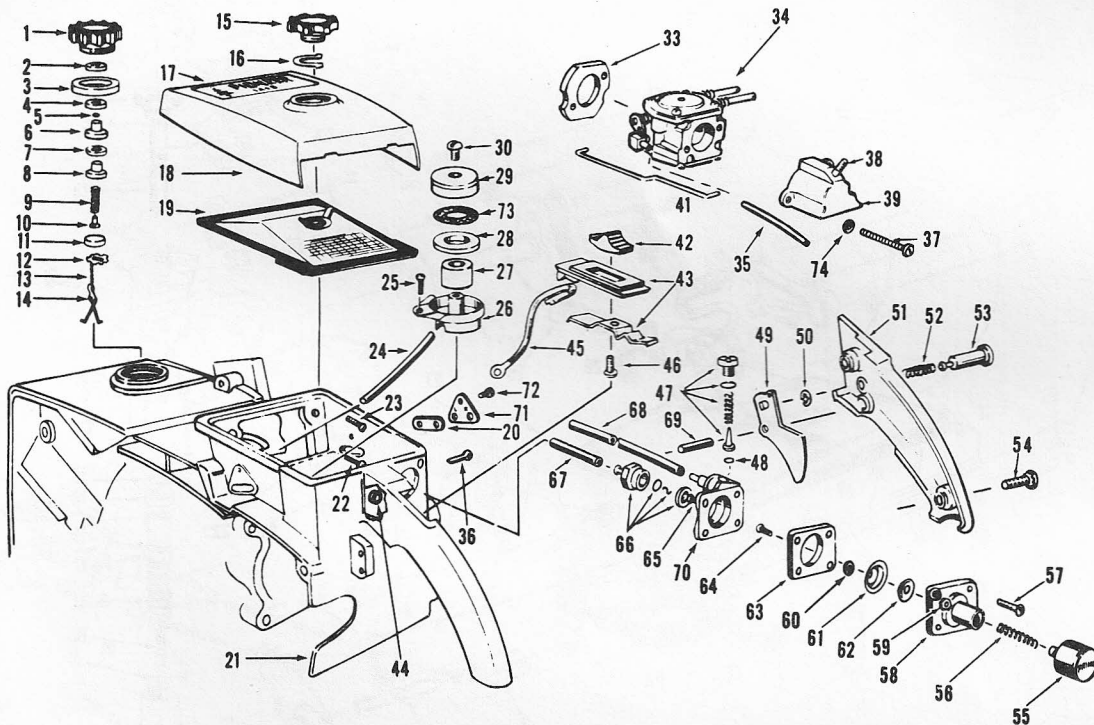

OUTER ASSEMBLIES PARTS LIST

Item No.	Ref. No.	Description	Qty. Req'd.
	471344	Gas Cap Assy. (Includes parts marked *)	
1	471327	* Gas Cap Body Assy.	1
2	427993	* Filter Disc	1
3	425087	* Gasket	1
4	427273	* Gasket Valve Body	1
5	427281	* "O" Ring	1
6	427276	* Body	1
7	427274	* Valve	1
8	427275	* Backing Plate	1
9	427280	* Spring	1
10	427279	* Stem	1
11	427994	* Filter	1
12	427278	* Cover	1
13	427277	* Bead Chain	1
14	427213	* Lock Spring	1
15	471357	Knob Assy.	1
16	427726	Retaining Ring	1
17	428560	Decal	1
18	428490	Air Filter Cover	1
19	471429	Air Filter Element	1
20	428204	Grommet & Air Box	1
21	428345	Rear Handle (incl. pts. mkd. x)	1
22	304852	Screw (Rear Handle to C'case)	1
23	302948	Screw (Rear Handle to C'case)	3
24	427862	Fuel Hose (Tank to Filter)	1
25	305230	Screw (Bowl to Air Box)	1
26	471531	Fuel Filter Bowl Assy.	1
27	428010	Felt	1
28	427369	Gasket	1
29	428011	Cover	1
30	306915	Screw	1
33	427888	Gasket	1
34	471710	Carburetor	1
35	428350	Fuel Hose (Filter to Carb.)	1
36	306370	Cotter Pin	1
37	427785	Screw (Carb. to Reed Body)	2
38	428081	† Stud (Blow Back Tube)	1

Item No.	Ref. No.	Description	Qty. Req'd.
39	471571	Blowback Tube Assy. (Includes parts marked †)	1
41	428351	x Throttle Link	1
42	427128	& Switch Button	1
43	471699	Switch Assy. (incl. pts. mkd. &)	1
44	428352	Grommet	1
45	471422	Switch Wire Assy.	1
46	426662	& Screw	1
†	471421	Primer Assembly Complete (Includes parts marked ●)	1
47	470729	● Exit Valve Assy. (incl. pts. mkd.▲)	1
48	308528	● ▲ "O" Ring - Exit Valve	1
49	427696	Throttle Trigger	1
50	309623	Retainer Clip	1
51	427865	Rear Handle Cover	1
52	428171	Spring - Throttle Lock	1
53	427815	Pin - Throttle Lock	1
54	307613	Screw - Cover to rear handle	2
55	427712	● Button	1
56	427800	● Spring - Primer Button	1
57	311835	Screw - Primer to Rear Handle	2
58	427860	● Cover - Primer Pump	1
59	302437	● Nut - Primer Body to Cover	2
60	426926	● Cup Washer	1
61	426815	● Diaphragm	1
62	426818	● Cup	1
63	427715	● Gasket	1
64	426821	● Screw	1
65	312475	● Screw Body to Cover	2
66	471503	● Inlet Valve Housing Assy.	1
67	427863	Fuel Hose - Primer Intake	1
68	428013	Fuel Hose - Primer to C'case	1
69	308016	Roll Pin - Rear Handle	1
70	471352	● Primer Body & Fitting Assy.	1
71	428344	Grommet Retainer	1
72	312811	Screw Carb. Grommet	1
73	428215	Screen	1
74	120052	Washer	2

† Not Shown