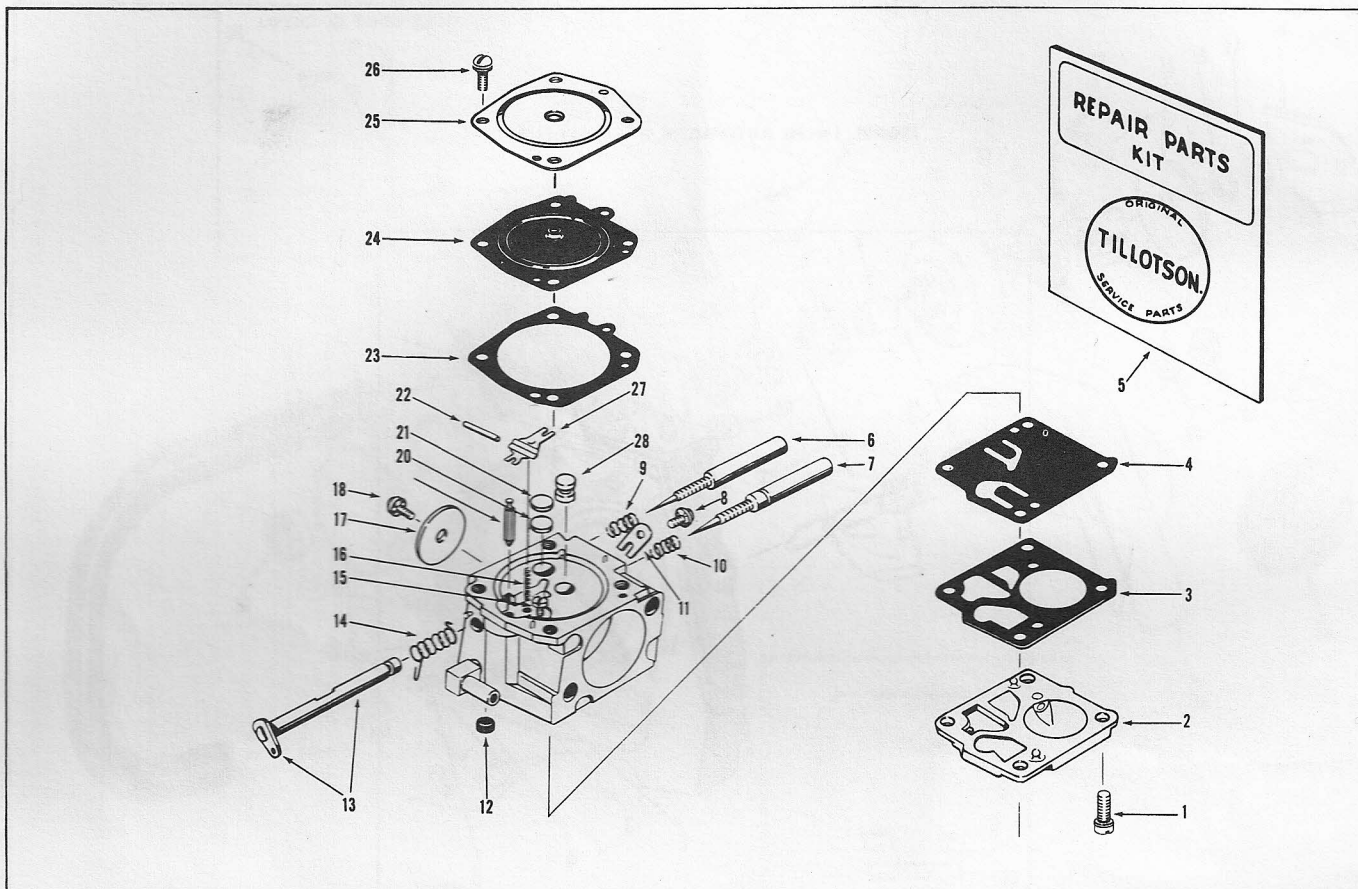

CARBURETOR PARTS LIST

Item No.	Ref. No.	Description	Qty. Req'd.
1	427955	Screw & Lockwasher	4
2	427939	Cover - Pump	1
3	*427940	Gasket	1
4	*427941	Diaphragm	1
5	471771	Repair Parts Kit (incl. pts. mkd *)	1
6	*428419	Idle Adj. Screw	1
7	*428414	Main Adj. Screw	1
8	*427947	Screw & Lockwasher	1
9	*425449	Idle Adj. Spring	1
10	*425449	Main Adj. Spring	1
11	427957	Throttle Shaft Clip	1
12	*427951	Inlet Screen	1
13	471739	Throttle Shaft & Lever	1
14	*428417	Throttle Shaft & Return Spring	1

Item No.	Ref. No.	Description	Qty. Req'd.
15	*427962	Inlet Pinion Pin Ret. Screw	1
16	*426922	Inlet Tension Spring	1
17	425966	Throttle Shutter	1
18	*427947	Screw & Lockwasher	4
19	*427952	Inlet Needle	1
20	*428149	Reducer	1
21	*427948	Welch Plug	1
22	*427954	Inlet Pinion Pin	1
23	*427950	Gasket	1
24	*471374	Diaphragm Assy.	1
25	427956	Cover - Diaphragm	1
26	426145	Screw & Lockwasher	1
27	*427953	Inlet Control Lever	1
28	471618	Check Valve Assy.	1

Carburetor Assy. Complete 471710