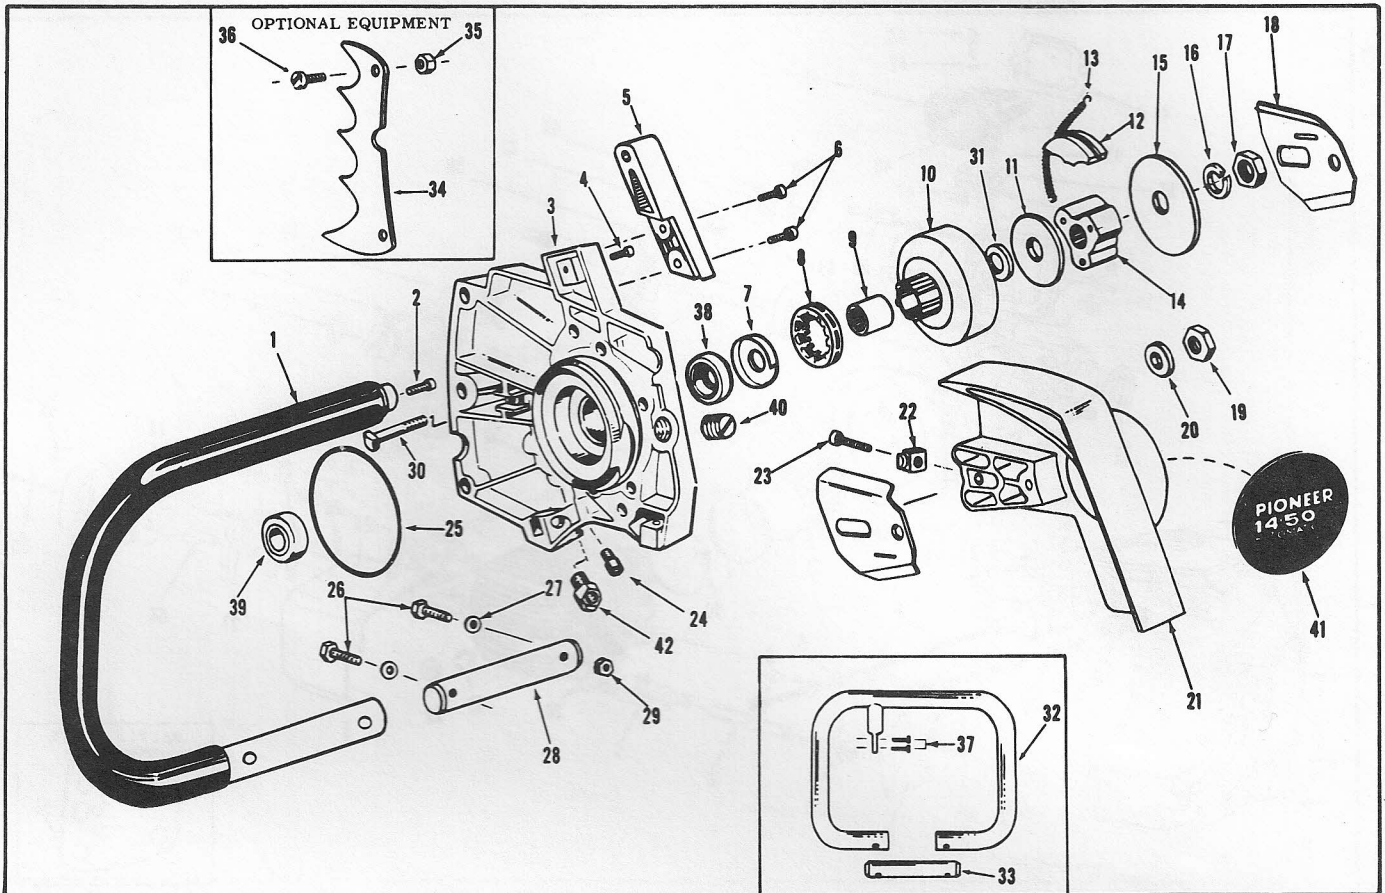

CLUTCH PARTS LIST

Item No.	Ref. No.	Description	Qty. Req'd.
1	471651	Front Handle Assy.	1
2	304606	Screw - Plug	1
3	471642	Bearing Carrier Assy.	1
4	302948	Screw - Brg. Carrier to C'case	6
5	427778	Front Handle Bracket	1
6	304606	Screw - Handle Bracket to Bar Pad	2
7	428140	Seal Cover	1
8	471563	Sprocket Segment	1
9	425091	● Bearing	1
10	471401	Clutch Drum Assy. (incl. pts. mkd. ●)	1
11	427915	Clutch Plate	1
12	427187	Clutch Shoe	3
13	426964	Clutch Spring	1
14	471576	Clutch Driver	1
15	427916	Clutch Cover	1
16	120177	Washer	1
17	427181	Nut (R.H. Clutch)	1
18	425674	Guide Plate	2
19	425031	Nut - strut	2
20	427980	Washer strut	2

Item No.	Ref. No.	Description	Qty. Req'd.
21	471700	Strut Assy. (incl. pts. mkd. *)	1
22	425672	* Pin - Chain Adjustment	1
23	202190	* Screw - Chain Adjustment	1
24	428001	Fitting - Oiler Tube	1
25	427889	"O" Ring	1
26	303459	Bolt - Front Handle	2
27	306396	Washer - Front Handle	2
28	427894	Plug - Bottom	1
29	427170	Nut - Front Handle	1
30	427659	Cutter Bar Bolt	2
31	428164	Thrust Washer - Clutch	1
32	471652	Full Wrap Handle Assy.	1
33	428027	Plug Handle (Full wrap)	1
34	471842	Pivot Grip (incl. pts. mkd. ▲)	1
35	427170	▲ Nut	2
36	314215	▲ Screw	2
37	305230	Screw (Full Wrap Only)	2
38	428128	Seal - Bearing Carrier	1
39	425066	Bearing Main - Bearing Carrier	1
40	428261	Plug	1
41	428559	Decal - Strut	1
42	428258	Oil Fitting	1