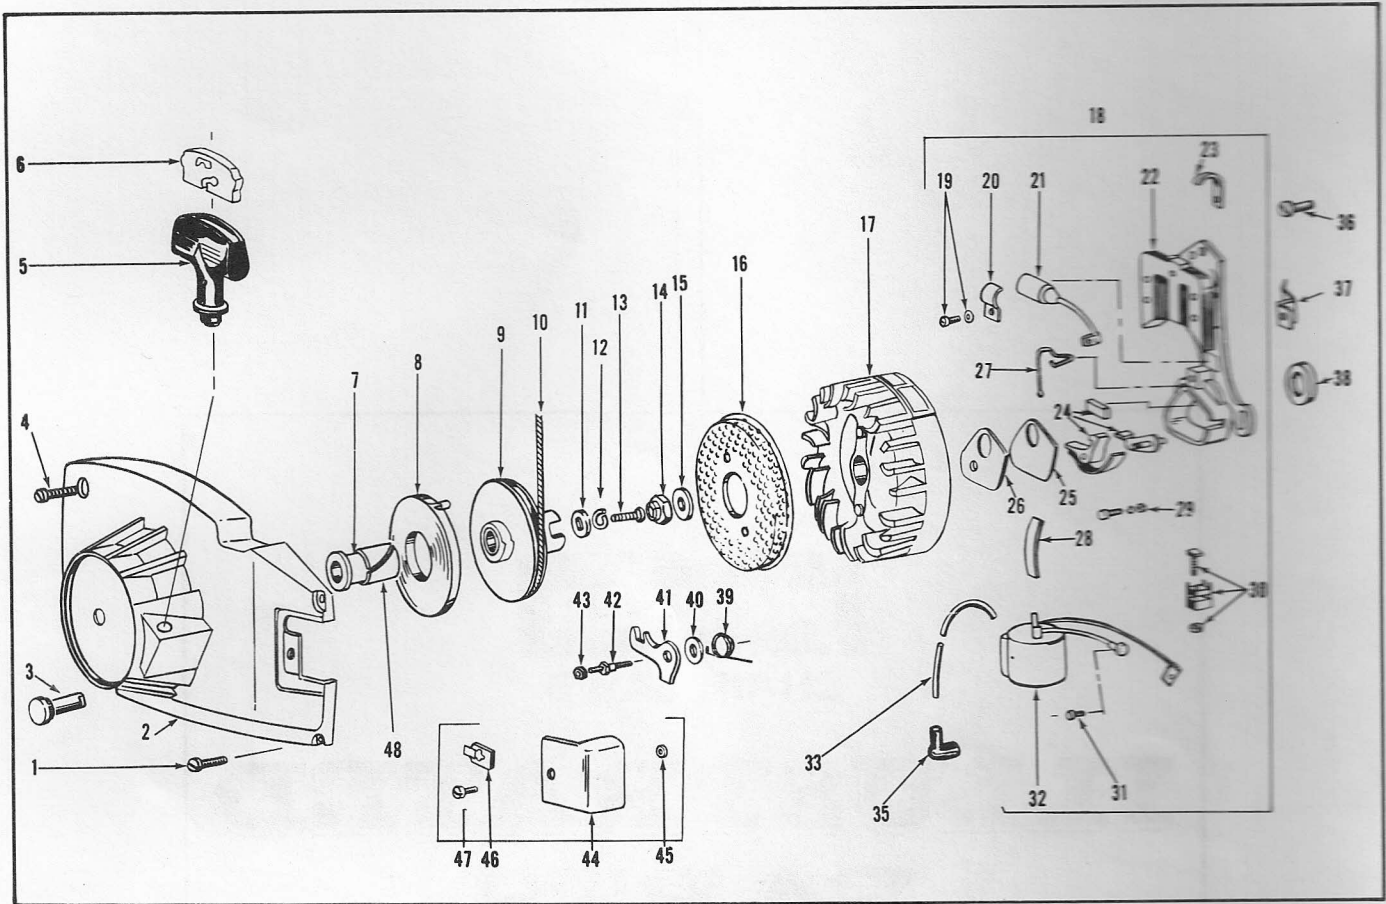

25 CENTS

**PIONEER**

**CHAIN SAWS**

**ILLUSTRATED  
PARTS  
CATALOGUE**

PIONEER SAWS, PETERBOROUGH, ONTARIO, CANADA;  
LINCOLN, NEBRASKA, U.S.A.

LITHO U.S.A.

**MODEL  
14-50**

PART NO. 430259 11-72

Item No.	Ref. No.	Description	Qty. Req'd.
25	427757	x Gasket - Breaker Box	1
26	427756	x Cover - Breaker Box	1
27	425698	x Spring - Breaker Box	1
28	427748	x Coil Wedge Spring	1
29	471366	x Fixed Contact Screw Assy.	1
30	471364	x Terminal Connection Unit	1
31	427749	x Coil Ground Screw	1
32	471365	x Coil Assy.	1
33	427926	x High Tension Wire	1
35	580339	Sparky Assembly	1
36	304605	Screw - Stator to Fuel Tank	3
37	427867	Clip - High Tension Lead	1
38	427917	Magneto Felt	1
39	427764	Spring - Starter Pawl	2
40	202150	Washer - Pivot to flywheel	2
41	427765	Starter Pawl	2
42	427763	Pivot	2
43	427914	Nut - Screen to pivot	2
44	471425	Inspect. Cover Assy. (incl. pts. mkd. ▲)	1
45	427968	▲ Washer - inspect. cover	1
46	428445	▲ Speed Nut	1
47	427965	▲ Screw	1
48	428444	Bearing Liner - Nylon	

† Not Shown

PICK-UP ASSEMBLIES PARTS LIST

Item No.	Ref. No.	Description	Qty. Req'd.
1	471650	Oil Tank Assy.	1
2	471709	* Oiler Pick-Up Assy.	1
3	428337	* Hose - Oil Pick-Up	1
4	427877	* Body - Inlet Valve	1
5	427861	Gasket	1
6	307193	Screw - Oil Pump to Tank	3
7	427876	* Oil Pump Body	1
8	471654	Oil Line - Manual Pump to Bar	1
9	428341	* Ball - Inlet Valve	1
10	428342	* Spring - Ball	1
11	428357	* Spring - Oil Pump	1
12	428343	* Plunger - Oil Pump	1
13	427360	* "O" Ring - Oil Pump	1
14	427367	Washer	1
15	202755	Clip - Plunger Rod	1
	471711	Oil Pump Assy. Complete (Includes Parts Marked *)	

## MODEL 14-50 AUTOMATIC OILER SYSTEM

Item No.	Ref. No.	Description	Qty. Req'd.
1	428261	Plug	1
2	428142	Plunger	1
3	428405	Pin	1
4	428406	Retaining Clip	1
5	307191	Screw	1
6	308528	"O" Ring	1

**CARBURETOR PARTS LIST**