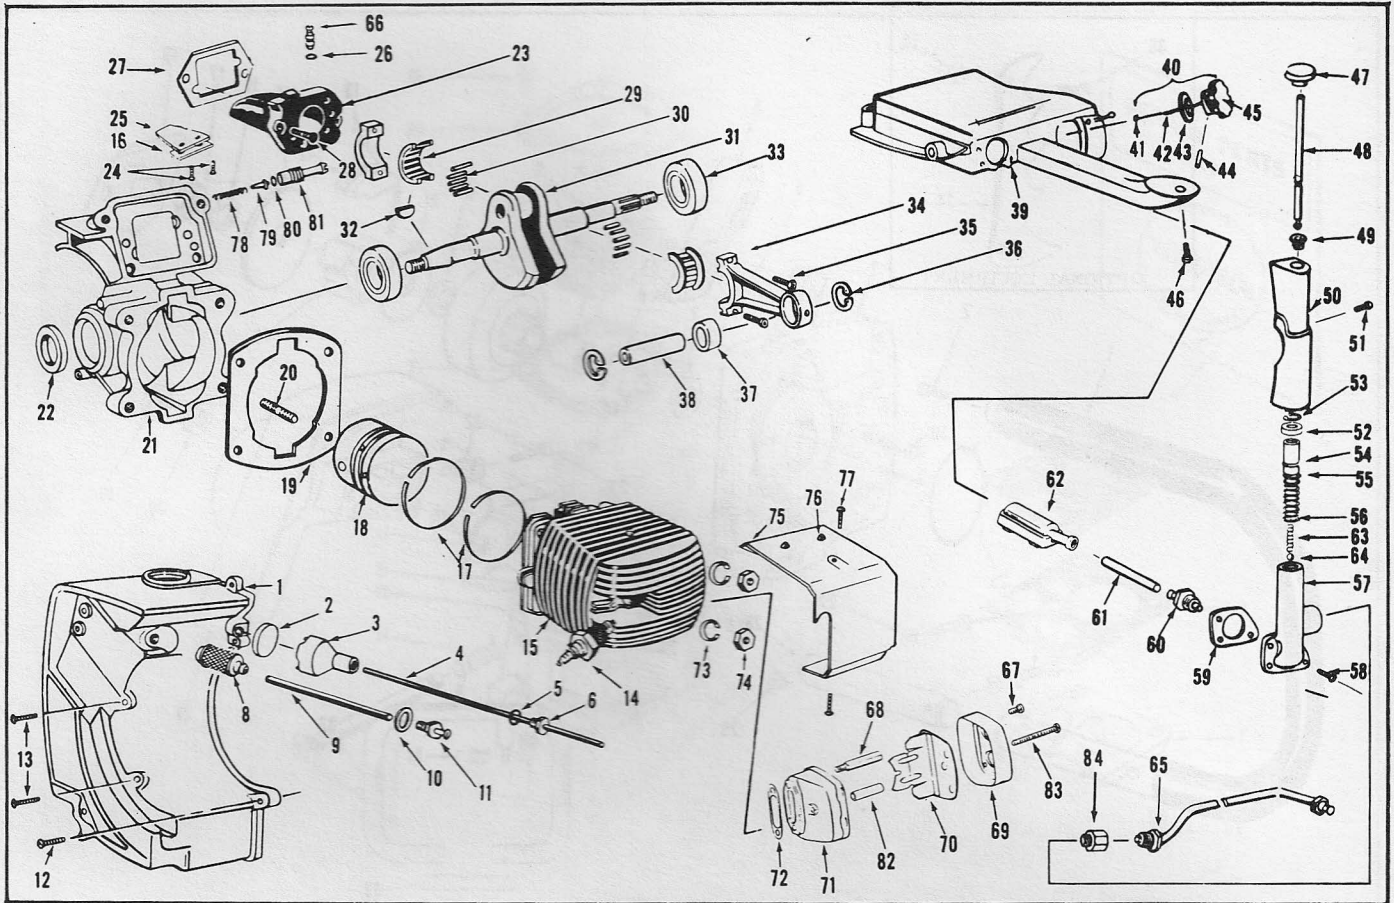

ENGINE PARTS LIST

Item No.	Ref. No.	Description	Qty. Req'd.	Item No.	Ref. No.	Description	Qty. Req'd.
1	471418	Fuel Tank Assy.	1	42	427690	†† Bead Chain	1
2	426826	Felt - Fuel Filter	1	43	427689	†† Gasket	1
3	426823	Primer Filter Body	1	44	427289	†† Pin	1
4	428003	Pickup Line	1	45	427688	†† Cap - Oil Filler	1
5	202612	"O" Ring	1	46	302948	Screw - Oil Tank to Rear Handle	1
6	428002	Nut - Primer Tube	1	47	427704	Button - Push Rod	1
8	470193	Pickup Head Assy.	1	48	428346	Push Rod	1
9	427857	Hose (Fuel Pickup)	1	49	427874	Bushing - Push Rod	1
10	427855	Gasket	1	50	427873	Oil Pump Cover	1
11	427856	Connector	1	51	307193	Screw	2
12	302948	Screw - 4 Fuel Tank to Brg. Carrier	6	52	427367	Washer	1
		1 Oil Tank to Fuel Tank		53	202755	Clip - Plunger Rod	1
		1 Oil Tank to Brg. Carrier		54	427360	"O" Ring - Oil Pump	1
13	551706	Screw - Fuel Tank to C'case	2	55	428343	Plunger - Oil Pump	1
14	428006	Spark Plug	1	56	428357	Spring - Oil Pump	1
15	471424	Cylinder Assy.	1	57	427876	Oil Pump Body	1
16	428127	@ Retainer (Reed Valve)	2	58	307613	Screw - Oil Pump to Tank	3
17	471656	Piston Ring Set	1	59	427861	Gasket	1
18	471657	Piston Assy.	1	60	427877	Body - Inlet Valve	1
19	427892	Gasket	1	61	428337	Hose - Oil Pick-up	1
20	426642	* Stud - Crankcase to Cylinder	4	62	471709	Oiler pick-up Assy.	1
21	471635	Crankcase Assy. (incl. pts. mkd. *)	1	63	428342	Spring - Ball	1
22	427656	Seal - Crankshaft	2	64	428341	Ball - Inlet Valve	1
23	471708	Reed Valve Assy. (incl. pts. mkd. @)	1	65	471529	Oil Line - Pump to Bar	1
24	428335	@ Screw (Reed to body)	2	66	428338	@ Needle (Idle Speed)	1
25	428336	@ Reed	1	67	305230	Screw - Muffler Cover	2
26	304598	@ "O" Ring	1	68	428169	Stud - Muffler to Cylinder	2
27	427885	@ Gasket - Reed Valve to C'case)	1	69	471612	Muffler Cover Assy.	1
28	309483	Screw (Reed Valve to C'case)	2	* 70	471774	Splitter Assy.	1
29	471428	Bearing Cage Assy.	1	71	471641	Muffler Body Assy.	1
30	471450	Needles - Crankshaft	1	72	428189	Gasket	1
31	427840	Crankshaft	1	73	306396	Lockwasher	4
32	428409	Flywheel Key	1	74	306397	Nut	4
33	427849	Main Bearing	2	75	471577	Inner Shroud Assy. (incl. pts. mkd. ▲)	1
34	471443	Connecting Rod Assy. (incl. pts. mkd. †)	1	76	426746	▲ Bumper - Inner Shroud	2
35	312688	† Cap Screw - Con. Rod	2	77	510278	Screw - Inner Shroud	2
36	427843	Retainer - Wrist Pin	2	78	426837	Spring Check Valve Body	1
37	427913	† Wrist Pin Bearing	1	79	426835	Stem Check Valve Body	1
38	427890	Wrist Pin	1	80	308528	"O" Ring Check Valve Body	1
39	471649	Oil Tank & Rear Handle Assy.	1	81	427981	Check Valve Body	1
40	471511	Oil Filler Cap Assy. (incl. pts. mkd. ††)	1	82	428279	Spacer - Long	1
41	427976	†† Retaining Hook	1	83	313217	Screw - Muffler Cover to Body	1
				84	471478	Outlet Valve Assy.	1

* As Option - 428573 Baffle Plate