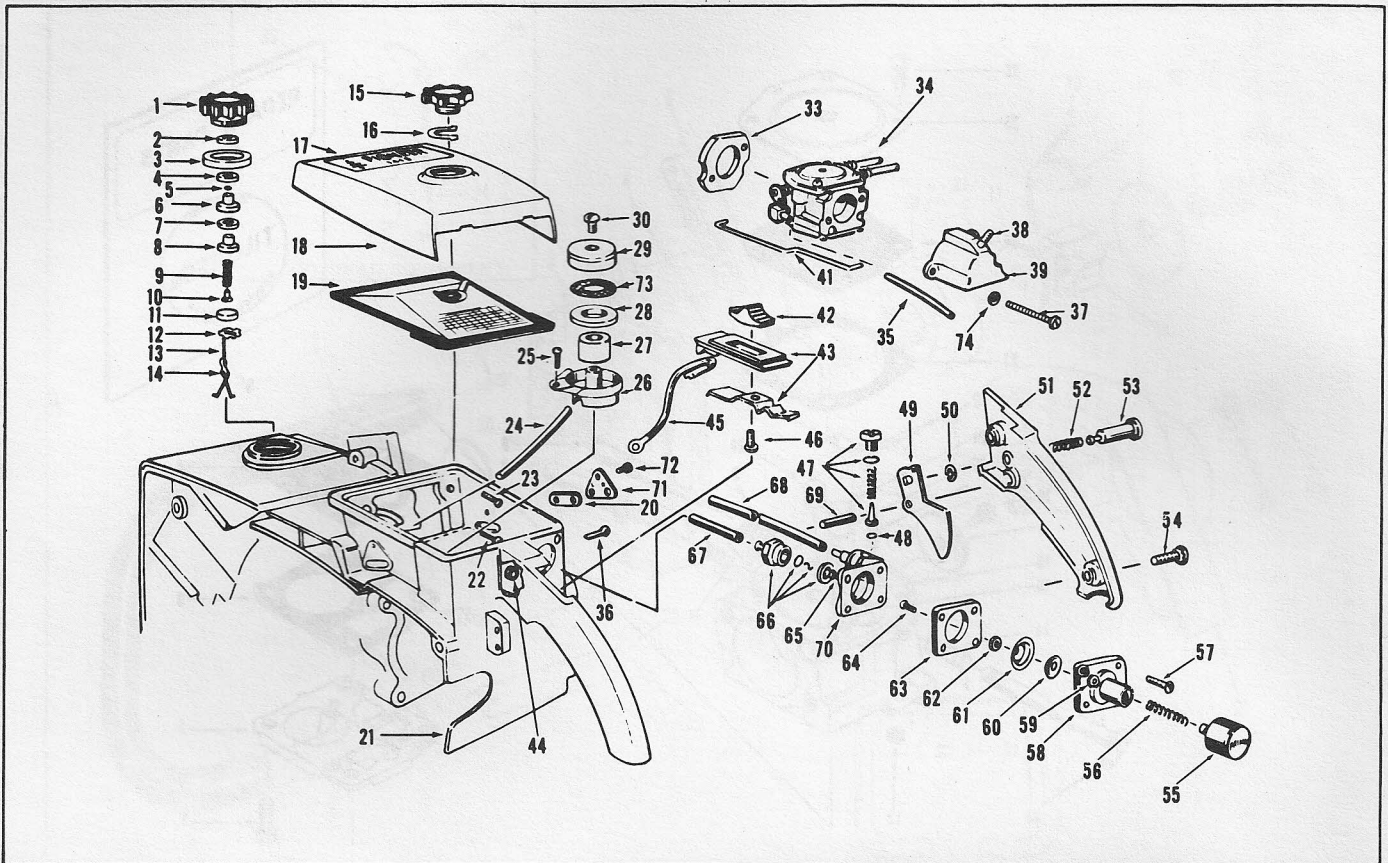

MODEL 14-20

OUTER ASSEMBLIES PARTS LIST

Item No.	Part No.	Description	Qty. Req'd.
	471344	Gas Cap Assy. (Includes parts marked *)	
1	471327	* Gas Cap Body Assy.	1
2	427993	* Filter Disc	1
3	425087	* Gasket	1
4	427273	* Gasket Valve Body	1
5	427281	* "O" Ring	1
6	427276	* Body	1
7	427274	* Valve	1
8	427275	* Backing Plate	1
9	427280	* Spring	1
10	427279	* Stem	1
11	427994	* Filter	1
12	427278	* Cover	1
13	427277	* Bead Chain	1
14	427213	* Lock Spring	1
15	471357	Knob Assy.	1
16	427726	Retaining Ring	1
17	428340	Decal	1
18	427895	Air Filter Cover	1
19	471429	Air Filter Element	1
20	428204	Grommet	1
21	428345	Rear Handle (& Air Box)	1
22	304852	Screw (Rear Handle to C'case)	1
23	302948	Screw (Rear Handle to C'case)	3
24	427862	Fuel Hose (Tank to Filter)	1
25	305230	Screw (Bowl to Air Box)	1
26	471531	Fuel Filter Bowl Assy.	1
27	428010	Felt (See Footnote)	1
28	427369	Gasket	1
29	428011	Cover	1
30	306915	Screw	1
33	427888	Gasket	1
34	471710	Carburetor	1
35	428350	Fuel Hose (Filter to Carb.)	1
36	306370	Cotter Pin	1
37	427785	Screw (Carb. to Reed Body)	2
38	428081	● Stud (Blow Back Tube)	1

Item No.	Part No.	Description	Qty. Req'd.
39	471638	Blowback Tube Assy. (Includes parts marked ●)	1
41	428351	Throttle Link	1
42	427128	& Switch Button	1
43	471699	Switch Assy. (incl. pts. mkd. &)	1
44	428352	Grommet	1
45	471422	Switch Wire Assy.	1
46	426662	& Screw	1
47	470729	+ Exit Valve Assy. (incl. pts. mkd.▲)	1
48	308528	+ ▲"O" Ring - Exit Valve	1
49	427696	Throttle Trigger	1
50	309623	Retainer Clip	1
51	427865	Rear Handle Cover	1
52	428171	Spring - Throttle Lock	1
53	427815	Pin - Throttle Lock	1
54	307613	Screw - Cover to rear handle	2
	471421	Primer Assembly Complete (Includes parts marked +)	
55	427712	+ Button	1
56	427800	+ Spring - Primer Button	1
57	311835	Screw - Primer to Rear Handle	2
58	427860	+ Cover - Primer Pump	1
59	302437	+ Nut - Primer Body to Cover	2
60	426818	+ Cup	1
61	426815	+ Diaphragm	1
62	426926	+ Cup Washer	1
63	427715	+ Gasket	1
64	426821	+ Screw	1
65	312475	+ Screw Body to Cover	2
66	471503	+ Inlet Valve Housing Assy.	1
67	427863	Fuel Hose - Primer Intake	1
68	428013	Fuel Hose - Primer to C'case	1
69	308016	Roll Pin - Rear Handle	1
70	471352	+ Primer Body & Fitting Assy.	1
71	428344	Grommet Retainer	1
72	312811	Screw Carb. Grommet	1
73	428215	Screen	1
74	120052	Washer	2