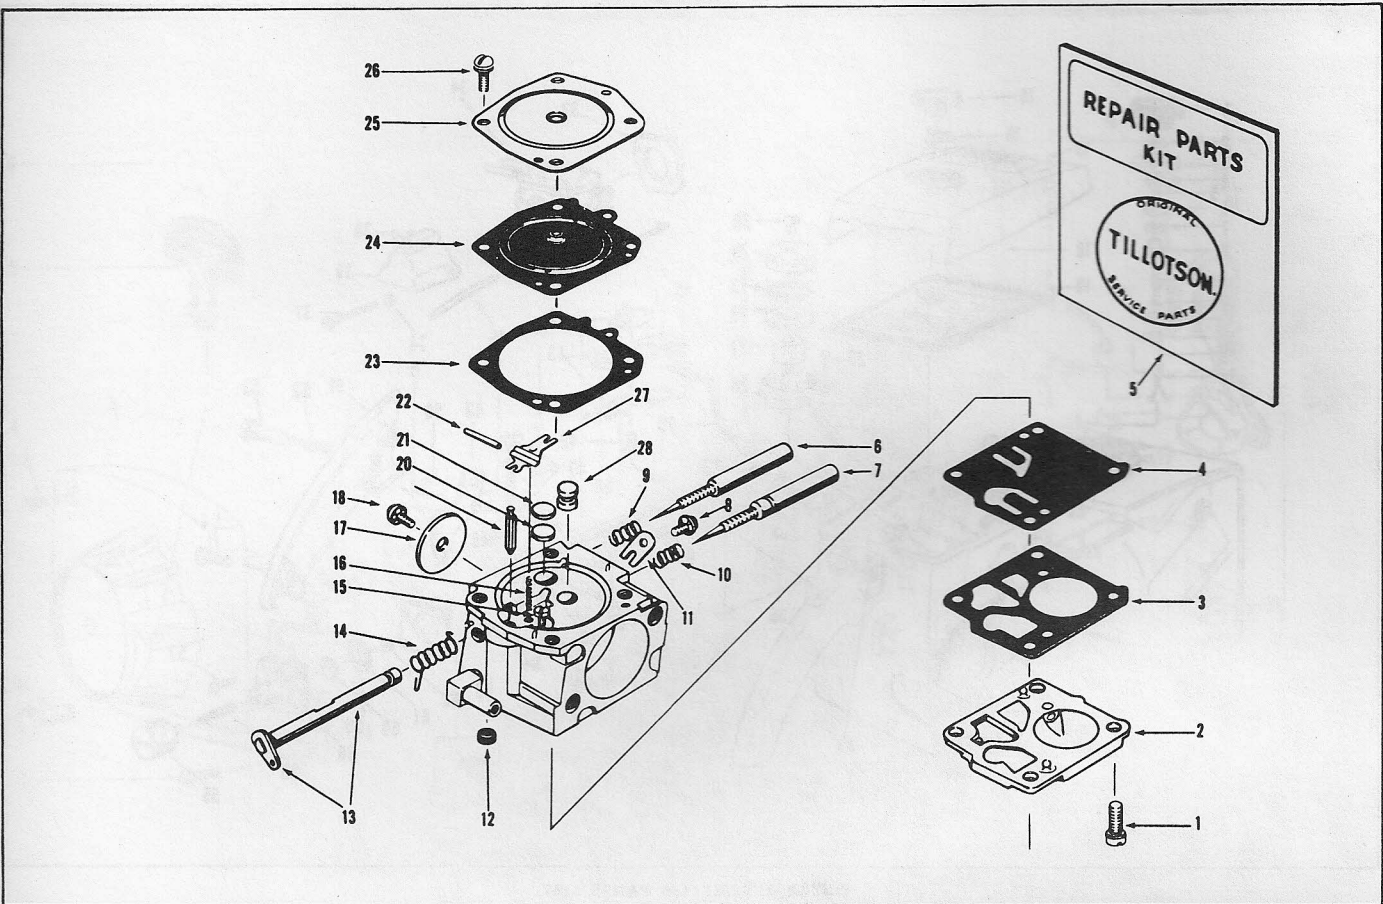

25 CENTS

**PIONEER**

**CHAIN SAWS**

**ILLUSTRATED  
PARTS  
CATALOGUE**

PIONEER SAWS, PETERBOROUGH, ONTARIO, CANADA;  
LINCOLN, NEBRASKA, U.S.A.

LITHO U.S.A.

**MODEL  
14-20**

PART NO. 430258 11-72

**CARBURETOR PARTS LIST**

Item No.	Ref. No.	Description	Qty. Req'd.
1	427955	Screw & Lockwasher	4
2	427939	Cover - Pump	1
3	*427940	Gasket	1
4	*427941	Diaphragm	1
5	471771	Repair Parts Kit (incl. pts. mkd *)	1
6	*428419	Idle Adj. Screw	1
7	*428414	Main Adj. Screw	1
8	*427947	Screw & Lockwasher	1
9	*425449	Idle Adj. Spring	1
10	*425449	Main Adj. Spring	1
11	427957	Throttle Shaft Clip	1
12	*427951	Inlet Screen	1
13	471739	Throttle Shaft & Lever	1
14	*428417	Throttle Shaft & Return Spring	1

Item No.	Ref. No.	Description	Qty. Req'd.
20	427980	Washer Strut	1
21	471416	Strut Assy. (incl. pts. mkd. *)	1
22	425672	* Pin - Chain Adjustment	1
23	202190	* Screw - Chain Adjustment	1
24	428001	Fitting - Oiler Tube	1
25	427889	"O" Ring	1
26	303459	Bolt - Front Handle	2
27	306396	Washer - Front Handle	2
28	427894	Plug - Bottom	1
29	427170	Nut - Front Handle	1
30	427659	Guide Bar Bolt	2
31	428164	Thrust Washer - Clutch	1
32	471547	Full Wrap Handle Assy.	1
33	428027	Plug Handle (Full wrap)	1
34	471546	Pivot Grip (incl. pts. mkd. ▲)	1
35	427170	▲ Nut	2
36	130491	▲ Screw	2
37	305230	Screw (Full Wrap Only)	2