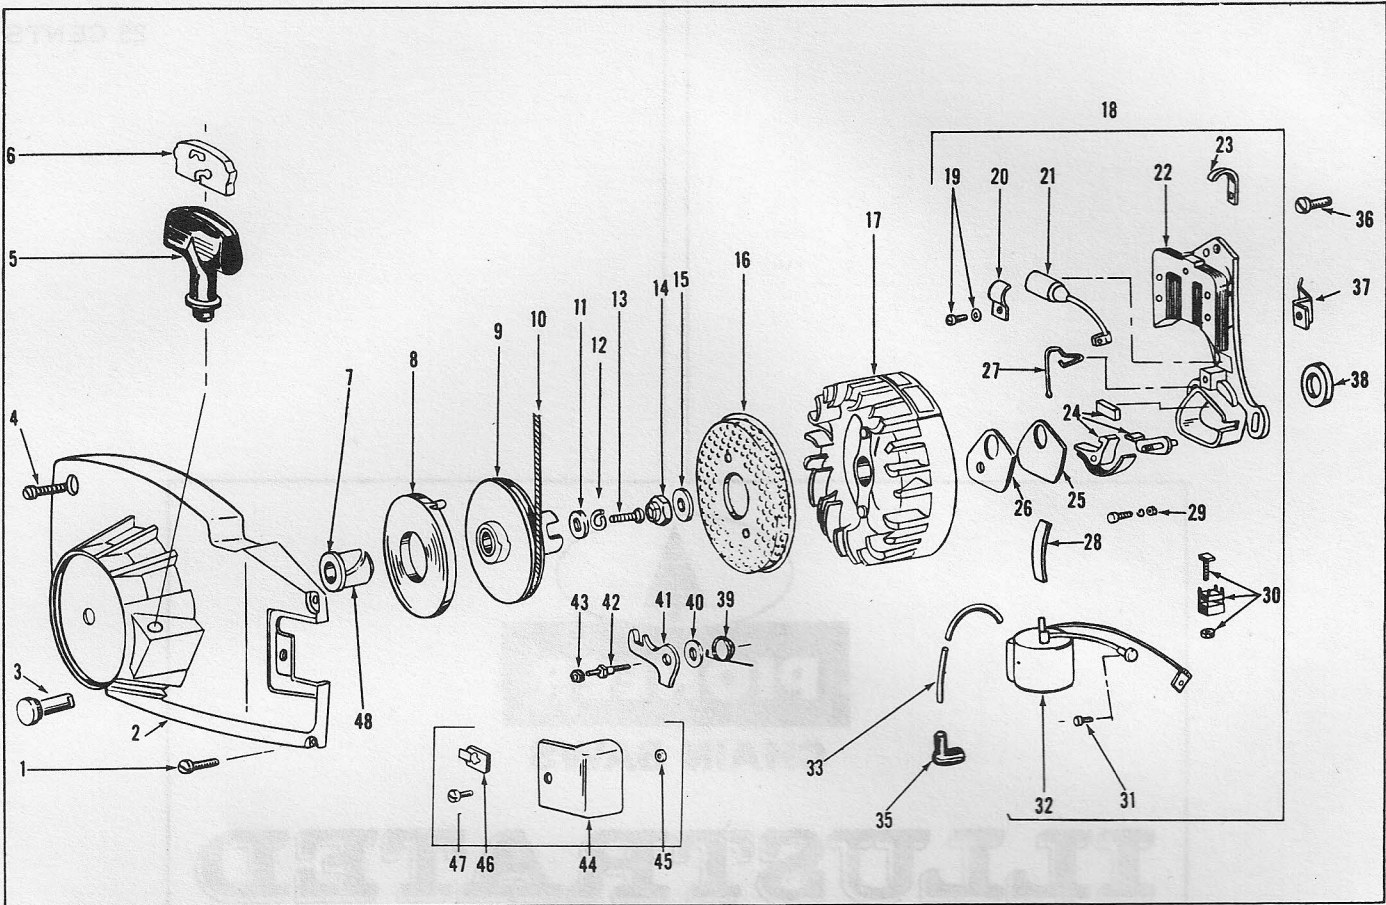

25 CENTS

**PIONEER**

**CHAIN SAWS**

**ILLUSTRATED  
PARTS  
CATALOGUE**

PIONEER SAWS, PETERBOROUGH, ONTARIO, CANADA;  
LINCOLN, NEBRASKA, U.S.A.

LITHO U.S.A.

**MODEL  
14-20**

PART NO. 430258 11-72

**CARBURETOR PARTS LIST**

Item No.	Ref. No.	Description	Qty. Req'd.
1	427955	Screw & Lockwasher	4
2	427939	Cover - Pump	1
3	*427940	Gasket	1
4	*427941	Diaphragm	1
5	471771	Repair Parts Kit (incl. pts. mkd *)	1
6	*428419	Idle Adj. Screw	1
7	*428414	Main Adj. Screw	1
8	*427947	Screw & Lockwasher	1
9	*425449	Idle Adj. Spring	1
10	*425449	Main Adj. Spring	1
11	427957	Throttle Shaft Clip	1
12	*427951	Inlet Screen	1
13	471739	Throttle Shaft & Lever	1
14	*428417	Throttle Shaft & Return Spring	1

Item No.	Ref. No.	Description	Qty. Req'd.
20	427980	Washer Strut	1
21	471416	Strut Assy. (incl. pts. mkd. *)	1
22	425672	* Pin - Chain Adjustment	1
23	202190	* Screw - Chain Adjustment	1
24	428001	Fitting - Oiler Tube	1
25	427889	"O" Ring	1
26	303459	Bolt - Front Handle	2
27	306396	Washer - Front Handle	2
28	427894	Plug - Bottom	1
29	427170	Nut - Front Handle	1
30	427659	Guide Bar Bolt	2
31	428164	Thrust Washer - Clutch	1
32	471547	Full Wrap Handle Assy.	1
33	428027	Plug Handle (Full wrap)	1
34	471546	Pivot Grip (incl. pts. mkd. ▲)	1
35	427170	▲ Nut	2
36	130491	▲ Screw	2
37	305230	Screw (Full Wrap Only)	2