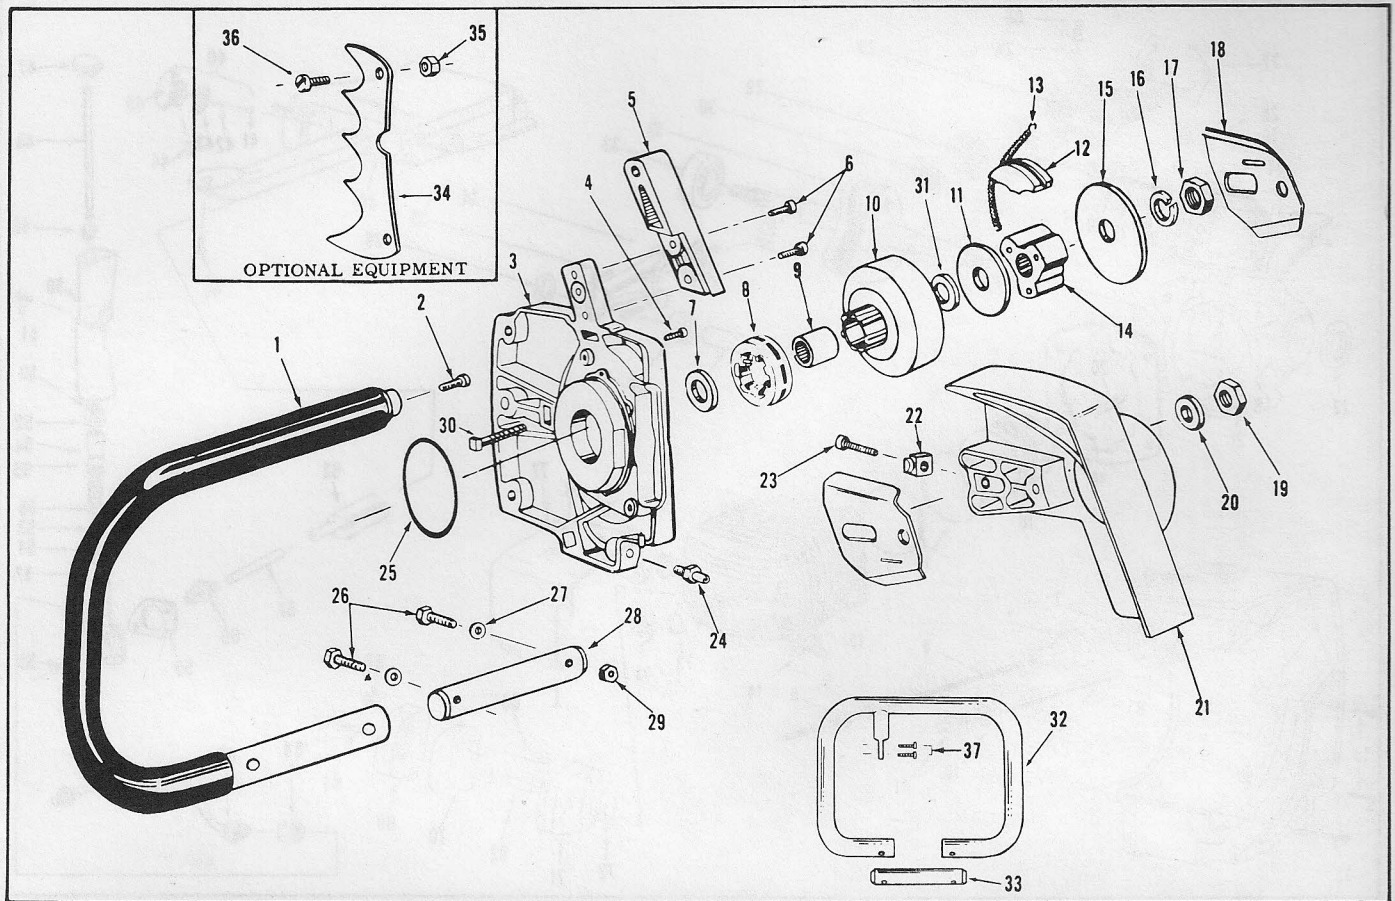

CLUTCH PARTS LIST

Item No.	Ref. No.	Description	Qty. Req'd.
1	471447	Front Handle Assy.	1
2	304606	Screw - Plug	1
3	471634	Bearing Carrier Assy.	1
4	302948	Screw - Brg. Carrier to C'case	6
5	427778	Front Handle Bracket	1
6	304606	Screw - Handle Bracket to Bar Pad	2
7	425015	Washer	1
8	471563	Segment - Sprocket	1
9	425091	● Bearing	1
10	471401	Clutch Drum Assy. (incl. pts. mkd. ●)	1
11	427915	Clutch Plate	1
12	427187	Clutch Shoe	3
13	426964	Clutch Spring	1
14	471576	Clutch Driver	1
15	427916	Clutch Cover	1
16	120177	Washer	1
17	427181	Nut (R.H. Clutch)	1
18	425674	Guide Plate	2
19	425031	Nut - Strut	2

Item No.	Ref. No.	Description	Qty. Req'd.
20	427980	Washer Strut	1
21	471416	Strut Assy. (incl. pts. mkd. *)	1
22	425672	* Pin - Chain Adjustment	1
23	202190	* Screw - Chain Adjustment	1
24	428001	Fitting - Oiler Tube	1
25	427889	"O" Ring	1
26	303459	Bolt - Front Handle	2
27	306396	Washer - Front Handle	2
28	427894	Plug - Bottom	1
29	427170	Nut - Front Handle	1
30	427659	Guide Bar Bolt	2
31	428164	Thrust Washer - Clutch	1
32	471547	Full Wrap Handle Assy.	1
33	428027	Plug Handle (Full wrap)	1
34	471546	Pivot Grip (incl. pts. mkd. ▲)	1
35	427170	▲ Nut	2
36	130491	▲ Screw	2
37	305230	Screw (Full Wrap Only)	2