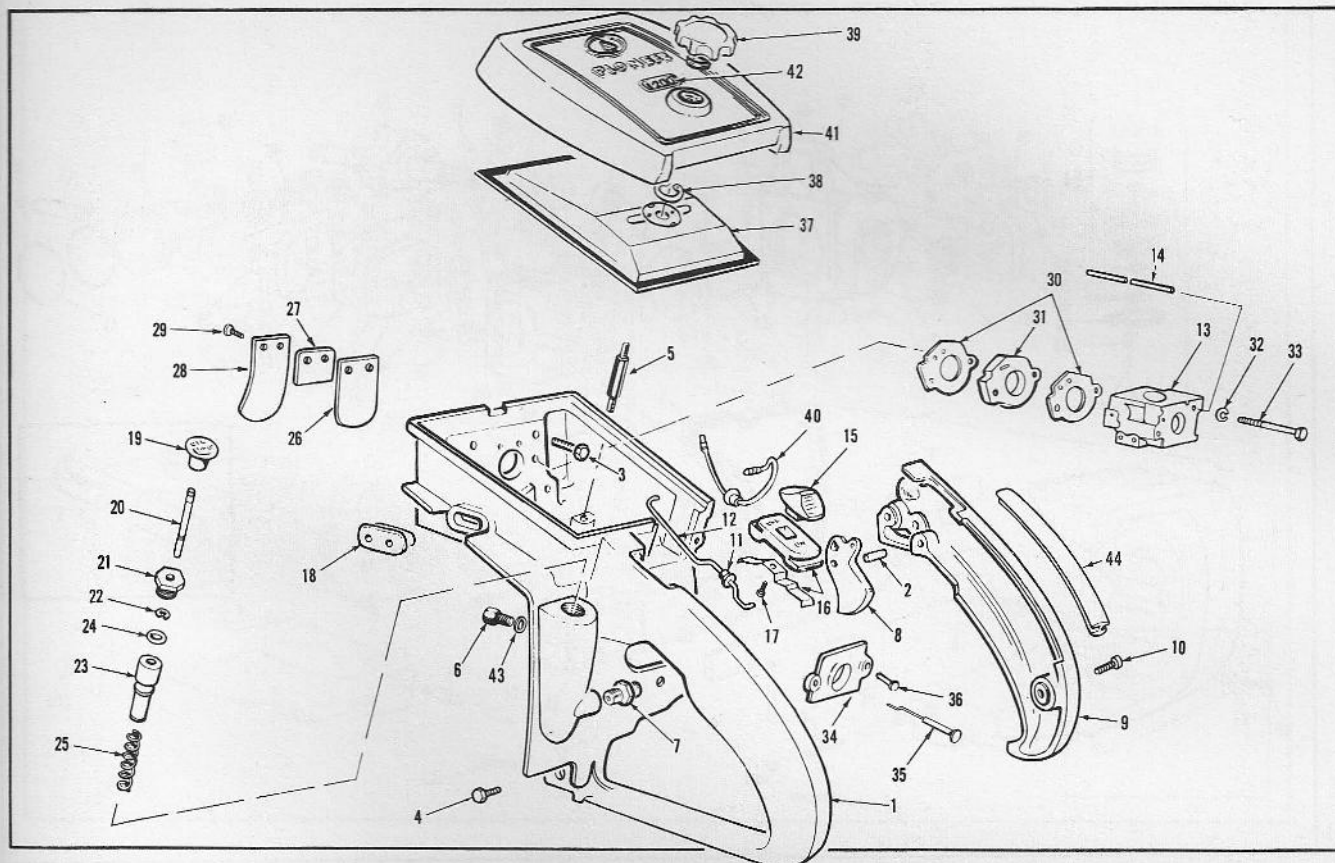

model 1200

OUTER ASSEMBLIES PARTS LIST

REF. NO.	PART NO.	NAME OF PART	QTY. PER ASSY.	REF. NO.	PART NO.	NAME OF PART	QTY. PER ASSY.
1	471346	Rear Handle Assembly	1	23	427098	Plunger - Oiler	1
2	308016	Roll Pin - Throttle Trigger	1	24	428906	"O" Ring (Oil Pump)	1
3	510397	Screw - Rear Handle Crankcase	4	25	427925	Spring - Plunger - Oil Pump	1
4	510397	Screw - Rear Handle Tank	1	26	427700	Reed Valve	1
5	427837	Stud	1	27	427701	Reed Support Plate	1
6	471478	Outlet Valve Assembly - Oil pump	1	28	427702	Reed Backing Plate	1
7	471780	Inlet Valve Assembly - Oil pump	1	29	303764	Screw - Reed Valve	2
8	427696	Throttle Trigger	1	30	427722	Gasket - Carb. Mounting	2
9	429144	Rear Handle Cover	1	31	427723	Insulating Block - Carburetor	1
10	307613	Screw - Handle Cover	2	32	120052	Lockwasher - Carb. Mounting	2
11	428352	Grommet - Throttle link	1	33	427785	Screw	2
12	427699	Throttle link	1	34	428892	Cover - Choke	1
13	471772	Carburetor Complete with choke	1	35	428447	Choke Knob & Lever	1
14	428454	Fuel Hose - Tank to Carb.	1	36	200832	Screw - Choke Cvr. to Rear Hdle.	2
15	427128	x Switch Button	1	37	471355	Air Filter Element	1
16	471699	Switch Assy. (inc. pts. mkd. x)	1	38	427726	Retaining Ring - Knob	1
17	426662	x Screw Self Tapping (Switch)	1	39	471357	Knob Assembly	1
18	428108	Grommet Hi-Lo	1	40	471368	Switch Wire Assembly	1
19	427704	Button - Oiler	1	41	429149	Cover - Air Filter	1
20	427705	Push Rod	1	42	429150	1200 Decal	1
21	427706	Cap - Oil Pump	1	43	428925	Washer - Outlet valve	1
22	427788	Retaining Clip	1	44	429161	Cushion	1