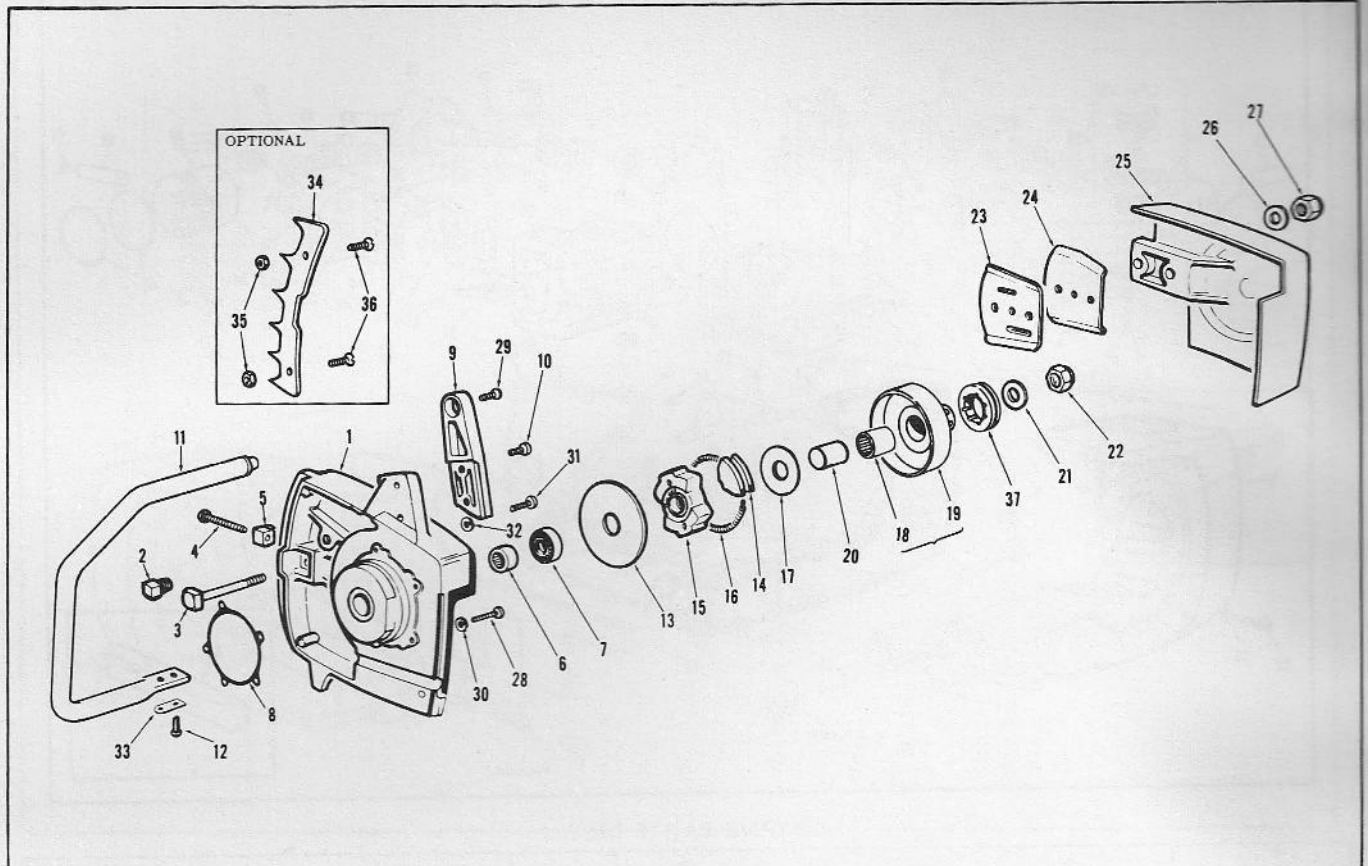

MODEL 1200

CLUTCH PARTS LIST

REF. NO.	PART NO.	NAME OF PART	QTY. PER ASSY.	REF. NO.	PART NO.	NAME OF PART	QTY. PER ASSY.
1	471334	Bearing Carrier Assembly (Includes parts marked *)	1	19	471876	Sprocket Assy. c/w Brg. 3/8 P.	1
2	427997	Elbow - Oiler	1	20	427742	Inner Race	1
3	427659	Bolt - Cutter Bar	2	21	427743	Outer Thrust Washer	1
4	201767	* Screw - (Chain Adjust)	1	22	427181	Lock Nut - Clutch Side	1
5	425672	* Pin - (Chain Adjust)	1	23	427775	Inner Guide Plate	1
6	427657	Bearing C'shaft	1	24	427776	Outer Guide Plate	1
7	427656	Oil Seal	1	25	429145	Strut	1
8	428462	Gasket - Brg. Carrier to C'case	1	26	427980	Washer - Strut Nut	2
9	427778	Front Handle Bracket	1	27	425031	Nut - Strut Bolt	2
10	304606	Screw - Bracket to Saw	2	28	307466	Screw - C'case to Brg. Carrier	2
11	471997	Front Handle Bar Assy.	1	29	304606	Screw - Handle to Bracket	1
12	304606	Screw - Handle to Tank	2	30	120052	Lockwasher	2
13	429407	Cover - Clutch	1	31	309330	Screw - C'case to Brg. Carrier	3
14	427736	Clutch Shoe	2	32	304145	Lockwasher	3
15	473335	Clutch Driver	1	33	428000	Plate - Handle Mounting	1
16	426964	Garter Spring	1	34	471581	Pivot Grip Assy. (Incl. pts. mkd. ●)	1
17	427737	Inner Thrust Washer	1	35	427914	● Nut	2
18	425091	Bearing	1	36	307175	● Screw	2
				37	471815	3/8 Rim Sprocket Segment †	1

† use with 471399 Drum
(optional replacement)