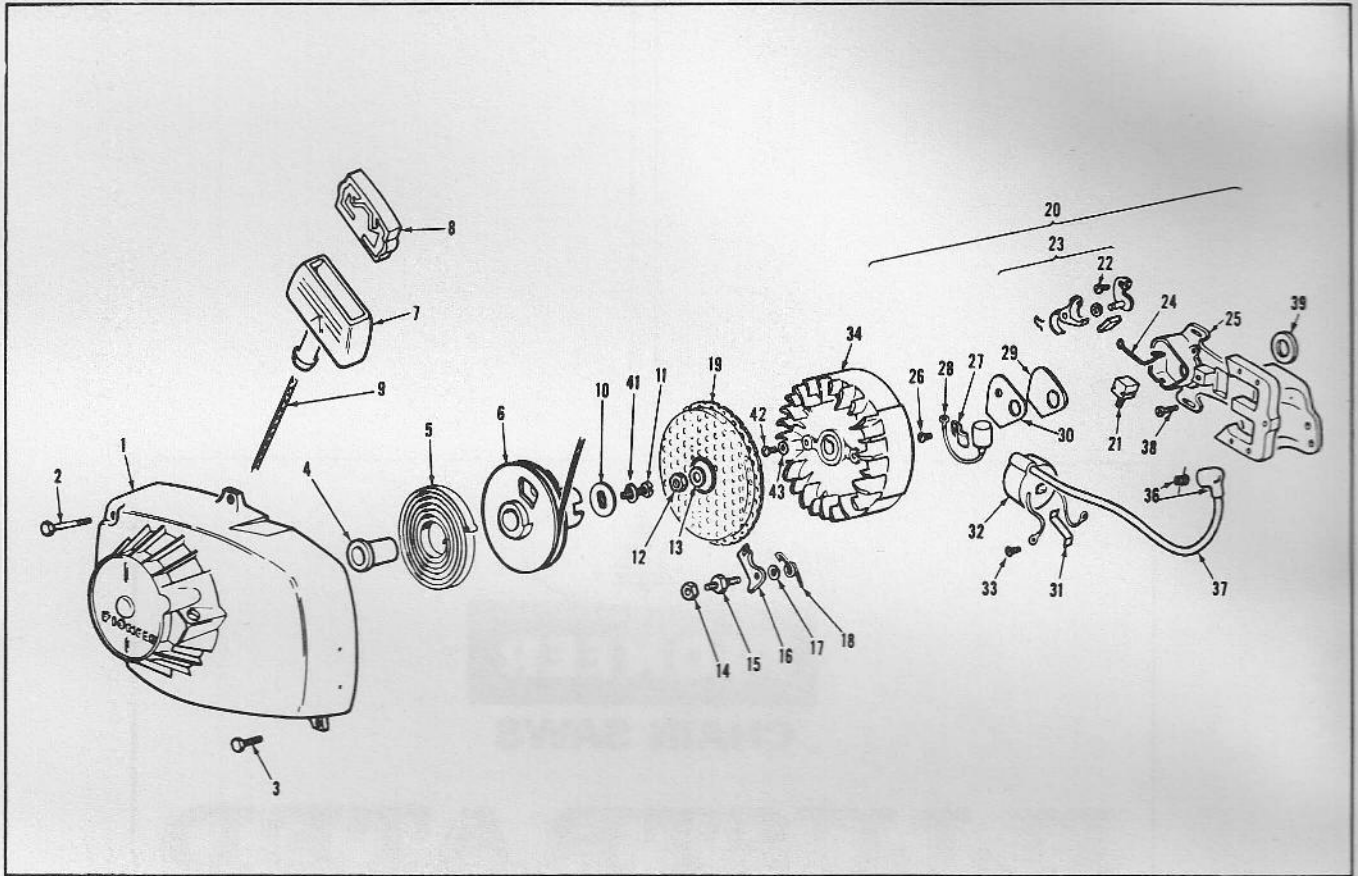

25 CENTS

**PIONEER**

**CHAIN SAWS**

**ILLUSTRATED  
PARTS  
CATALOGUE**

PIONEER SAWS, PETERBOROUGH, ONTARIO, CANADA;  
LINCOLN, NEBRASKA, U.S.A.

LITHO U.S.A.

**MODEL  
1200**

PART NO. 430060 11-72

## MODEL 1200

STARTER & MAGNETO PARTS LIST

REF. NO.	PART NO.	NAME OF PART	QTY. PER ASSY.	REF. NO.	PART NO.	NAME OF PART	QTY. PER ASSY.
1	472982	Blow Cover Assembly	1	22	471366	* Fixed Contact Clamp Screw Assembly	1
2	428093	Screw (Blower to Tank)	2	23	471500	* Breaker Point Set	1
3	428094	Screw (Blower to Tank)	2	24	425698	* Spring Breaker Box	1
4	428444	Bearing Liner	1	25	427752	* Stator Plate & Core	1
5	427771	Starter Spring	1	26	425948	* Condenser Clamp Screw Assembly	1
6	471371	Starter Pulley Assembly	1	27	427754	* Condenser Clamp	1
7	427370	Handle	1	28	471354	* Condenser Group Assembly	1
8	304323	Anchor	1	29	429850	* Gasket (Cover)	1
9	426752	Cord	1	30	427756	* Cover (Breaker Box)	1
10	428105	Washer	1	31	427748	* Coil Wedge Spring	1
11	551725	Screw (Pulley to Shaft)	1	32	471365	* Coil Assembly	1
12	427826	Locknut (Flywheel)	1	33	427749	* Coil Grounding Screw	1
13	429851	Washer (Flywheel)	1	34	471362	Flywheel Assembly	1
14	427914	Nut (Screen to Pivot)	1	36	580339	Sparky Assembly	1
15	427763	Pivot	1	37	427745	High Tension Lead	1
16	427765	Starter Pawl	1	38	304605	Screw	3
17	202150	Washer (Pivot to Flywheel)	1	39	427917	Felt - Magneto to Crankcase	1
18	427764	Spring	1	41	306398	Lockwasher	1
19	427766	Rotating Screen	1	42	307051	Screw for Rotating Screen	1
20	471499	Stator Assembly Complete (Includes parts marked *)		43	428947	Spacer	1
21	471364	* Terminal Connection Unit	1				