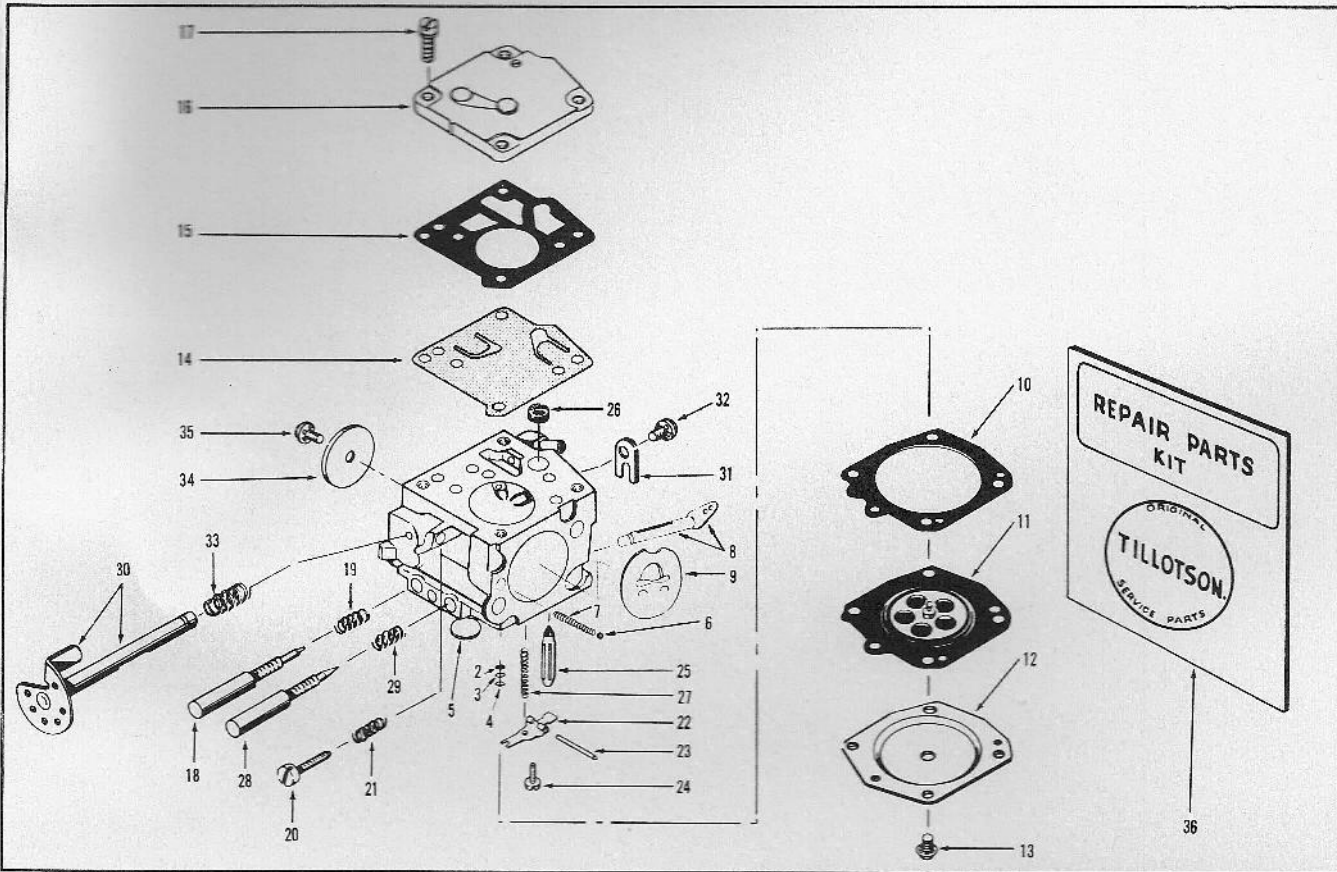

model 1200

CARBURETOR PARTS LIST

REF. NO.	PART NO.	NAME OF PART	QTY. PER ASSY.	REF. NO.	PART NO.	NAME OF PART	QTY. PER ASSY.
1	471772	Carburetor Complete	1	19	425449	* Idle Mixture Screw Spring	1
2	427942	Body Channel Screen	1	20	427963	* Idle Speed Screw	1
3	427943	Body Channel Screen Ret. Ring	1	21	427946	* Idle Speed Screw Spring	1
4	427944	* Body Channel Welch Plug(sml)	1	22	427953	* Inlet Control Lever	1
5	427948	* Body Channel Welch Plug(lrge)	1	23	427954	* Inlet Pinion Pin	1
6	428452	Choke Friction Ball	1	24	427962	* Inlet Pinion Pin Ret. Screw	1
7	428453	Choke Friction Spring	1	25	427952	* Inlet Needle	1
8	471775	Choke Shaft & Lever	1	26	427951	* Inlet Screen	1
9	428451	Choke Shutter	1	27	425498	* Inlet Tension Spring	1
10	427950	Diaphragm Gasket	1	28	427960	* High Speed Mixture Screw	1
11	471374	* Diaphragm	1	29	425449	* High Speed Mixture Screw Spring	1
12	427956	Diaphragm Cover	1	30	471380	Throttle Shaft & Lever	1
13	426145	Diaphragm Cover Ret. Screw & L'washer	4	31	427957	Throttle Shaft Clip	1
14	427941	* Fuel Pump Diaphragm	1	32	427947	Throttle Shaft Clip Ret. Screw	1
15	427940	Fuel Pump Gasket	1	33	427961	* Throttle Shaft Return Spring	1
16	427939	Fuel Pump Cover	1	34	425966	Throttle Shutter	1
17	427955	Fuel Pump Cover Ret. Screw & L'washer	4	35	427947	* Throttle Shutter Screw	1
18	427959	* Idle Mixture Screw	1	36	471792	Repair Parts Kit (Includes Parts Marked *)	1