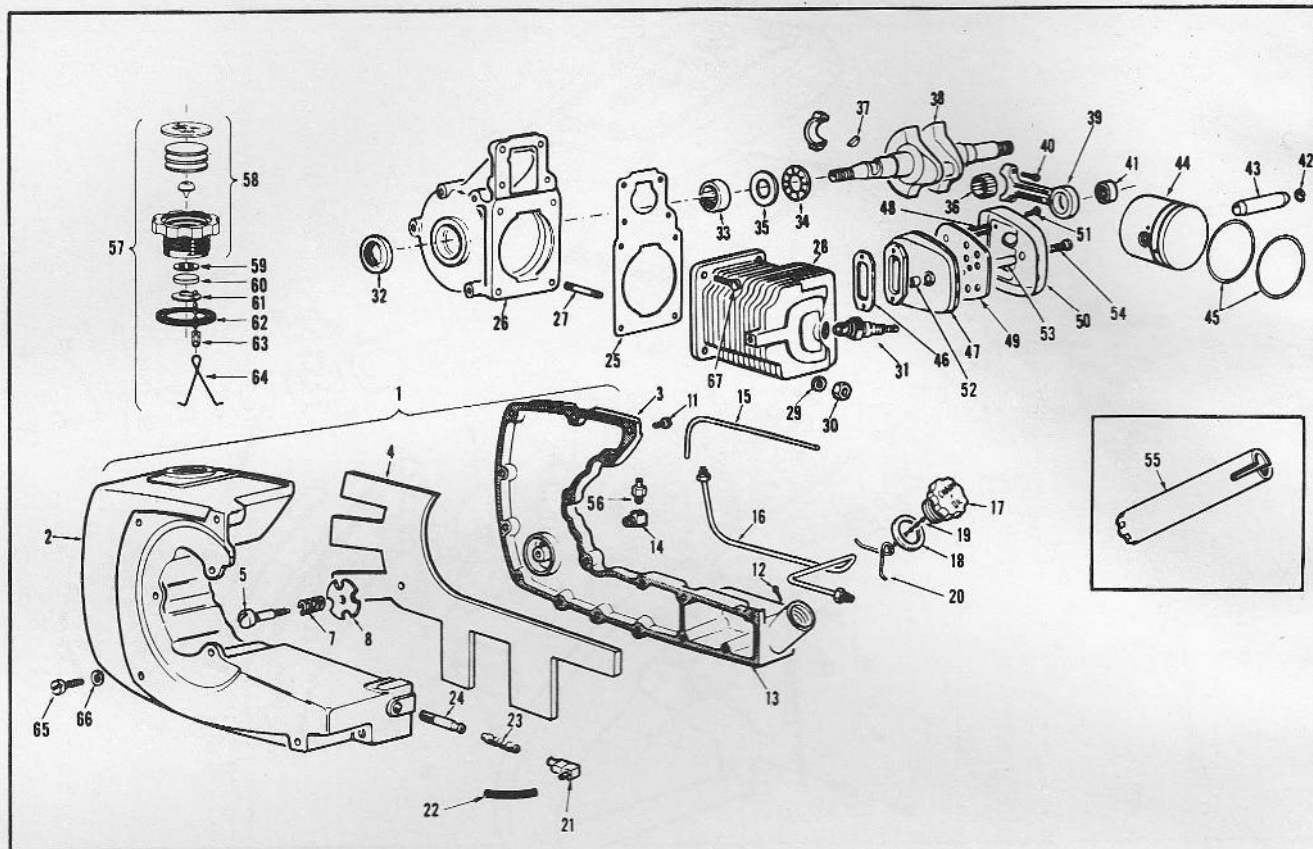

MODEL 1200 - BELOW SERIAL NO. 640436

ENGINE PARTS LIST

Item No.	Part No.	Description	Qty. Req'd.	Item No.	Part No.	Description	Qty. Req'd.
1	471604	Fuel & Oil Tank Assembly (includes parts marked *)	1	35	427661	Thrust Race	2
2	428132	* Fuel & Oil Tank	1	36	471493	Roller Needle Set	1
3	428134	* Tank Cover	1	37	428409	Fly Wheel Key	1
4	427678	* Wick	1	38	429406	Crankshaft	1
5	425709	* Roller Pin	1	39	473374	Con Rod Assy. (Inc. pts. mkd. ●)	1
7	429075	* Spring Fuel Pick Up	1	40	311761	● Cap Screw	2
8	427680	* Washer - Compression	1	41	429444	● Wrist Pin Bearing	1
11	428358	* Screw - Cover to Tank	17	42	427671	Retainer - Wrist Pin	2
12	306370	* Cotter Pin	1	43	427670	Wrist Pin	1
13	428146	* Gasket - Tank to Cover	1	44	471697	Piston	1
14	427997	Fitting - Fuel Pickup in Tank	1	45	471698	Piston Ring Kit	1
15	428454	Fuel Hose - Tank to Carb.	1	46	428189	Gasket - Muffler	1
16	427720	Oil Line - Pump to Bar	1	47	471610	Muffler Body Assembly	1
17	471511	Oil Filler Cap & Gasket Assy. (includes parts marked ▲)	1	48	428188	Stud - Muffler	2
18	427689	▲Gasket - Oil Filler Cap	1	49	427796	Baffle Plate	1
19	427690	▲Bead Chain	1	50	427797	Cover - Muffler	1
20	427976	▲Lock Spring	1	51	305230	Muffler Screw	2
21	428459	Fitting - Oil Pickup in Tank	1	52	428248	Spacer (short)	1
22	428460	Oil Line - Tank to Pump	1	53	428279	Spacer (long)	1
23	428337	Hose - Oiler Pickup Line	1	54	311753	Screw - Muffler to Cylinder	1
24	472152	Pickup Body Assembly	1	55	427973	Spark Plug Wrench	1
25	427672	Gasket - Crankcase to Cylinder	1	56	428497	Connector - Fuel Pickup	1
26	471779	Crankcase Assembly	1	57	471820	Gas Cap Assy. - Complete (includes parts marked †)	1
27	426642	● Stud - To Cylinder	2	58	471821	† Gas Cap Body Assembly	1
28	429154	Cylinder	1	59	428600	† Cover Plate	1
29	306396	Lockwasher	4	60	427994	† Filter Disc.	1
30	306397	Nut	2	61	427278	† Cover	1
31	428006	Sparkplug CJ8	1	62	425087	† Gasket	1
32	427656	Seal - Crankcase	1	63	427277	† Bead Chain	1
33	427657	Bearing	1	64	427213	† Lock Spring	1
34	427782	Thrust Bearing	2	65	309330	Screw - Tank to Crankcase	3
				66	304145	Lock Washer	3
				67	306409	Screw - Cylinder to Crankcase	2