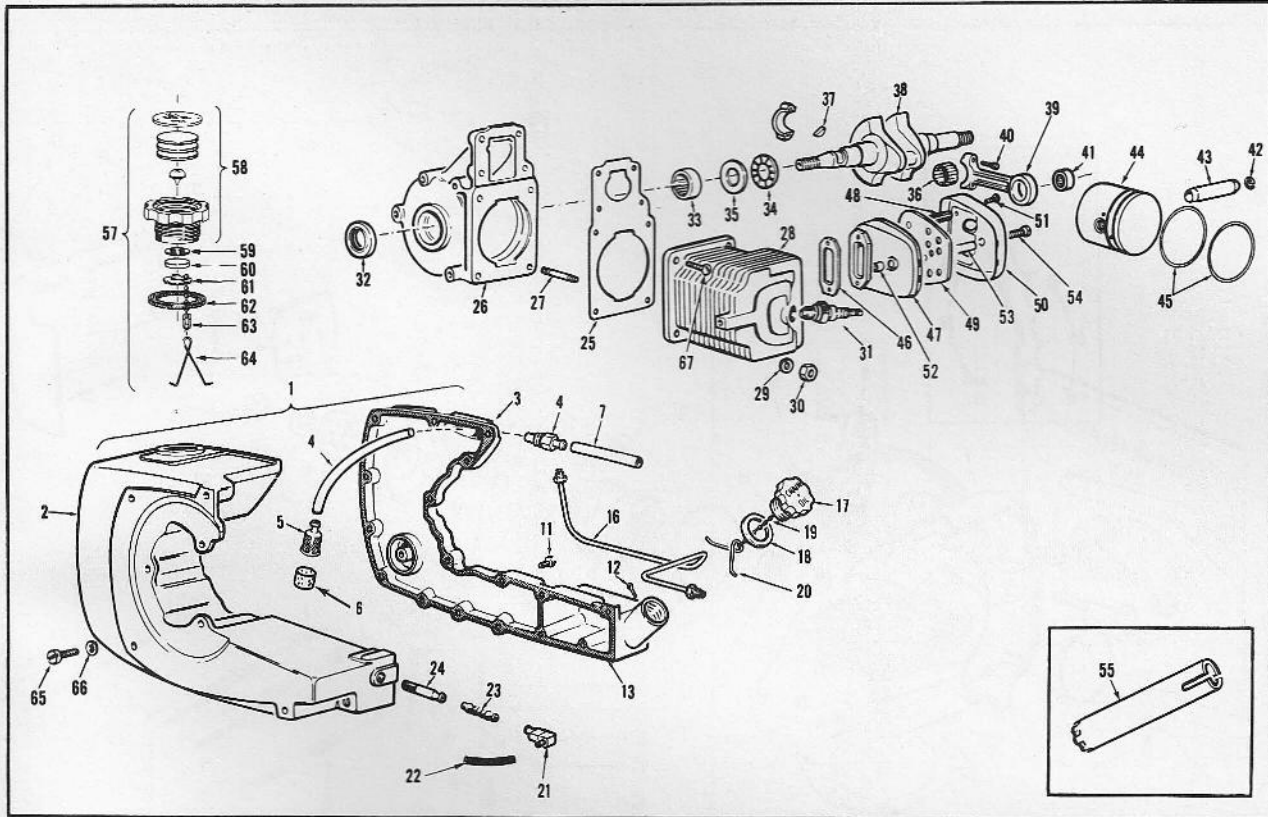

MODEL 1200 - ABOVE SERIAL NO. 640436

ENGINE PARTS LIST

REF. NO.	PART NO.	NAME OF PART	QTY. PER ASSY.	REF. NO.	PART NO.	NAME OF PART	QTY. PER ASSY.
1	473539	Fuel & Oil Tank Assembly (includes parts marked *)	1	35	427661	Thrust Race	2
2	428132	* Fuel & Oil Tank	1	36	471493	Roller Needle Set	1
3	429534	* Tank Cover	1	37	428409	Fly Wheel Key	1
4	473826	* Fitting & Hose Assy	1	38	429406	Crankshaft	1
5	473459	* Pickup Assembly	1	39	473374	Con Rod Assy. (Inc. pts. mkd. ●)	1
6	425670	** Filter Felt	1	40	311761	● Cap Screw	2
7	429533	* Hose	1	41	429444	● Wrist Pin Bearing	1
11	428358	* Screw - Cover to Tank	17	42	427671	Retainer - Wrist Pin	2
12	306370	* Cotter Pin	1	43	427670	Wrist Pin	1
13	428146	* Gasket - Tank to cover	1	44	471697	Piston	1
				45	471698	Piston Ring Kit	1
				46	428189	Gasket - Muffler	1
16	427720	Oil Line - Pump to Bar	1	47	471610	Muffler Body Assembly	1
17	471511	Oil Filler Cap & Gasket Assy. (includes parts marked ▲)	1	48	428188	Stud - Muffler	2
18	427689	▲ Gasket - Oil Filler Cap	1	49	427796	Baffle Plate	1
19	427690	▲ Bead Chain	1	50	427797	Cover - Muffler	1
20	427976	▲ Lock Spring	1	51	305230	Muffler Screw	2
21	428459	Fitting - Oil Pickup in Tank	1	52	428248	Spacer (short)	1
22	428460	Oil Line - Tank to Pump	1	53	428279	Spacer (long)	1
23	428337	Hose - Oiler Pickup Line	1	54	311753	Screw - Muffler to Cylinder	1
24	472152	Pickup Body Assembly	1	55	427973	Spark Plug Wrench	1
25	427672	Gasket - Crankcase to Cylinder	1	57	471820	Gas Cap Assy. - Complete (includes parts marked †)	1
26	471779	Crankcase Assembly (includes parts marked §)	1	58	471821	† Gas Cap Body Assembly	1
27	426642	§ Stud - To Cylinder	2	59	428600	† Cover Plate	1
28	429154	Cylinder	1	60	427994	† Filter Disc.	1
29	306396	Lockwasher	4	61	427278	† Cover	1
30	306397	Nut	2	62	425087	† Gasket	1
31	428006	Sparkplug CJ8	1	63	427277	† Bead Chain	1
32	427656	Seal - Crankcase	1	64	427213	† Lock Spring	1
33	427657	Bearing	1	65	309330	Screw - Tank to Crankcase	3
34	427782	Thrust Bearing	2	66	304145	Lock Washer	3
				67	306409	Screw - Cylinder to Crankcase	2