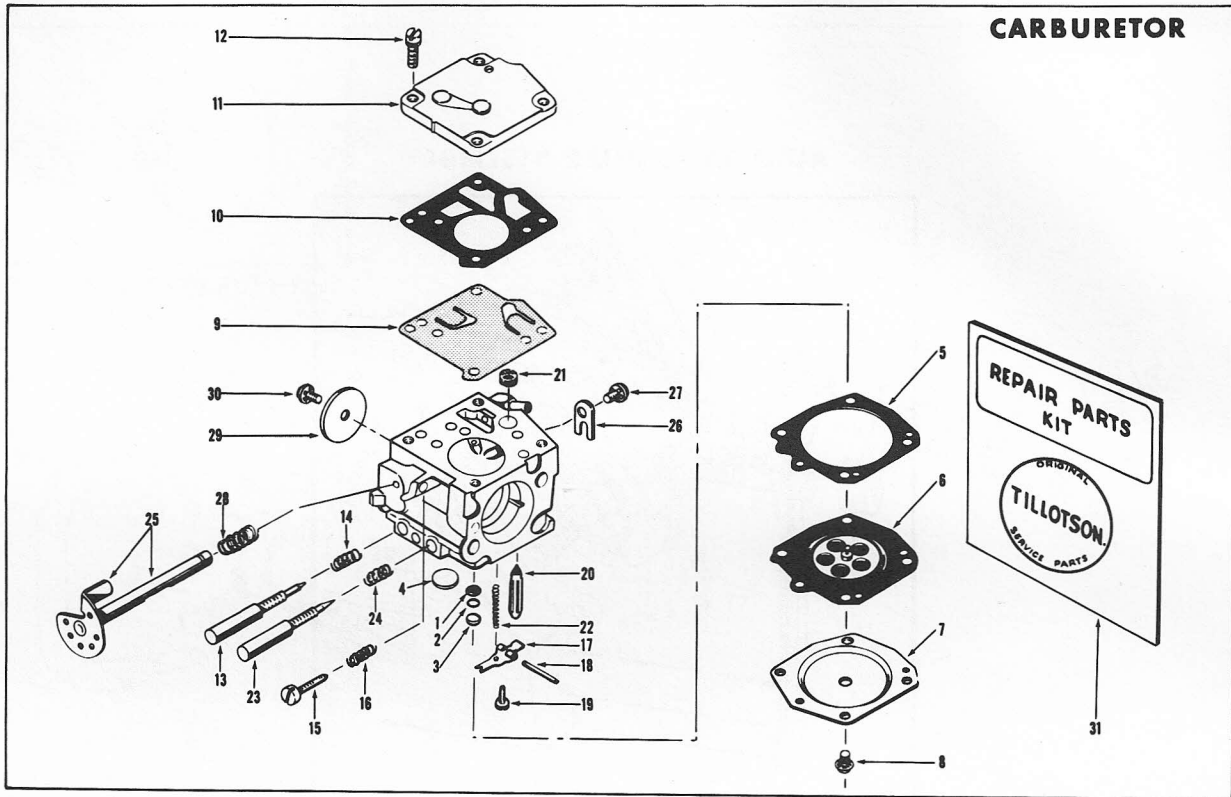

MODEL 1150

AUTOMATIC OILER ASSEMBLY

AUTOMATIC OILER ASSEMBLY PARTS LIST

Ref. No.	Part No.	Description	Qty. Req'd.
1	428261	Cap	1
2	428142	Plunger	1
3	428143	Pin	1
4	428144	Retaining Clip	1
5	307191	Screw	1

MODEL 1150

CARBURETOR PARTS LIST

Ref. No.	Part No.	Description	Qty. Req'd.	Ref. No.	Part No.	Description	Qty. Req'd.
*	471505	Carburetor Assembly	1	†16	427946	. Spring	1
1	427942	. Screen	1	†17	427953	. Inlet Control Lever	1
2	427943	. Retaining Ring	1	†18	427954	. Inlet Pinion Pin	1
†3	427944	. Welch Plug	1	†19	427962	. Screw	1
†4	427948	. Welch Plug	1	†20	427952	. Needle	1
5	427950	. Diaphragm Gasket	1	†21	427951	. Inlet Screen	1
†6	471374	. Diaphragm	1	†22	425498	. Inlet Tension Spring	1
7	427956	. Cover	1	†23	427960	. Adjustment Screw	1
8	426145	. Screw & Lockwasher	4	†24	425449	. Spring	1
†9	427941	. Diaphragm	1	25	471380	. Throttle Shaft & Lever	1
10	427940	. Fuel Pump Gasket	1	26	427957	. Clip	1
11	427939	. Fuel Pump Cover	1	27	427947	. Screw	1
12	427955	. Screw & Lockwasher	4	†28	427961	. Return Spring	1
†13	427959	. Idle Adjustment Screw	1	29	425966	. Throttle Shutter	1
†14	425449	. Spring	1	†30	427947	. Screw & Lockwasher	1
†15	427963	. Idle Speed Screw	1	31	471497	Repair Parts Kit	1