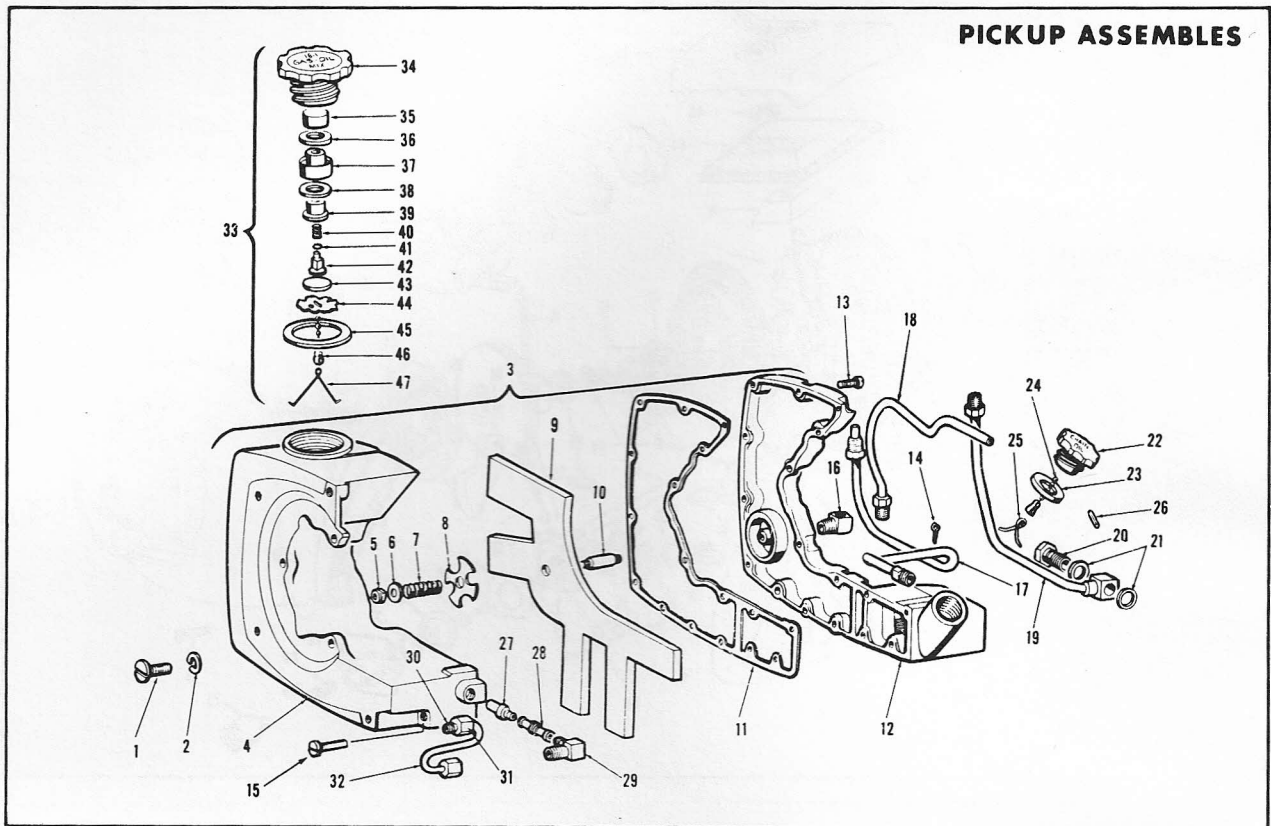

MODEL 1150

PICKUP ASSEMBLIES PARTS LIST

Ref. No.	Part No.	Description	Qty. Req'd.	Ref. No.	Part No.	Description	Qty. Req'd.
1	309330	Screw	3	24	427690	. Bead Chain	1
2	304145	Lockwasher	3	25	427288	. Lock Spring	1
3	471605	Fuel & Oil Tank Assembly	1	26	427289	. Pin	1
4	428132	. Fuel Tank	1	27	471342	Pickup Body	1
5	425911	. Locknut	1	28	428337	Hose	1
6	306547	. Washer	1	29	427791	Fitting	1
7	427681	. Spring	1	30	306346	Ball Sleeve	2
8	427680	. Compression Washer	1	31	306347	Ball Sleeve	2
9	427678	. Wick	1	32	427719	Oil Line	1
10	427677	. Stud	1	33	471344	Gas Cap Assembly	1
11	428146	. Gasket (Cover to Tank)	1	34	471327	. Gas Cap Body	1
12	428135	. Fuel Tank Cover	1	35	427993	. Filter Disc	1
13	428358	. Screw	17	36	427273	. Gasket	1
14	306370	. Cotter Pin	1	37	427276	. Valve Body	1
15	510397	Screw	1	38	427274	. Vacuum Valve	1
16	427997	Fitting	1	39	427275	. Backing Plate	1
17	471528	Oil Line	1	40	427280	. Spring	1
18	471527	Fuel Line	1	41	427281	. "O" Ring	1
19	471623	Oil Line	1	42	427279	. Stem Valve	1
20	471606	Oil Pickup Head	1	43	427994	. Filter Disc	1
21	307554	Gasket	2	44	427278	. Cover	1
22	471343	Oil Cap Assembly	1	45	425087	. Gasket	1
23	427689	. Gasket	1	46	427277	. Bead Chain	1
				47	427213	. Lockspring	1