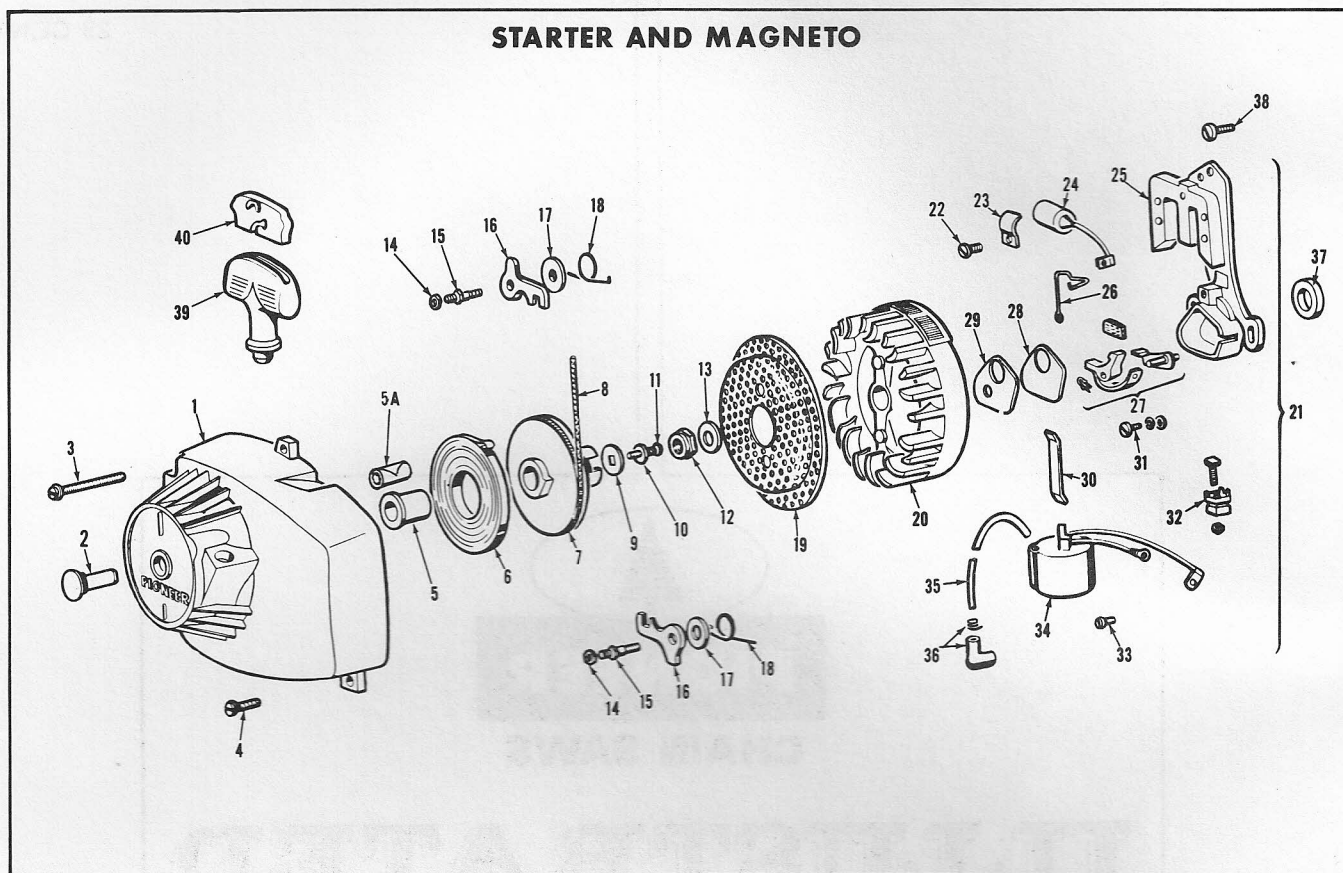

25 CENTS

PIONEER

CHAIN SAWS

**ILLUSTRATED
PARTS
CATALOGUE**

PIONEER SAWS, PETERBOROUGH, ONTARIO, CANADA;
LINCOLN, NEBRASKA, U.S.A.

LITHO U.S.A.

**MODEL
1150**

PART NO. 430255 11-72

MODEL 11-50

STARTER AND MAGNETO

STARTER AND MAGNETO PARTS LIST

Ref. No.	Part No.	Description	Qty. Req'd.	Ref. No.	Part No.	Description	Qty. Req'd.
1	471434	Blower Cover Assembly	1	22	425948	Condenser Clamp Screw	1
2	428104	Pivot Shaft	1	23	427754	Condenser Clamp	1
3	428093	Screw	2	24	471354	Condenser	1
4	428094	Screw	2	25	427752	Stator Plate & Core	1
5	428444	Bearing Bushing	1	26	425698	Spring Breaker Box	1
5A	428443	Bearing Liner	1	27	471500	Breaker Point Set	1
6	471588	Starter Spring (Pkg)	1	28	427757	Gasket (Cover)	1
7	471371	Starter Pulley	1	29	427756	Cover (Breaker Box)	1
8	426752	Cord	1	30	427748	Coil Wedge Spring	1
9	428105	Washer	1	31	471366	Contact Clamp Screw	1
10	306398	Lockwasher	1	32	471364	Terminal Connection Unit	1
11	551725	Screw	1	33	427749	Coil Grounding Screw	1
12	427826	Locknut	1	34	471365	Coil Assembly	1
13	306405	Washer	1	35	427745	High Tension Lead	1
14	427914	Nut	2	36	580339	Sparky Assembly	1
15	427763	Pivot	2	37	427917	Felt Washer	1
16	427765	Starter Pawl	2	38	304605	Screw	3
17	202150	Washer	2	39	602773	Handle	1
18	427764	Spring	2	40	304323	Anchor	1
19	427766	Rotating Screen	1				
20	471362	Flywheel	1				
21	471499	Stator Assembly	1				