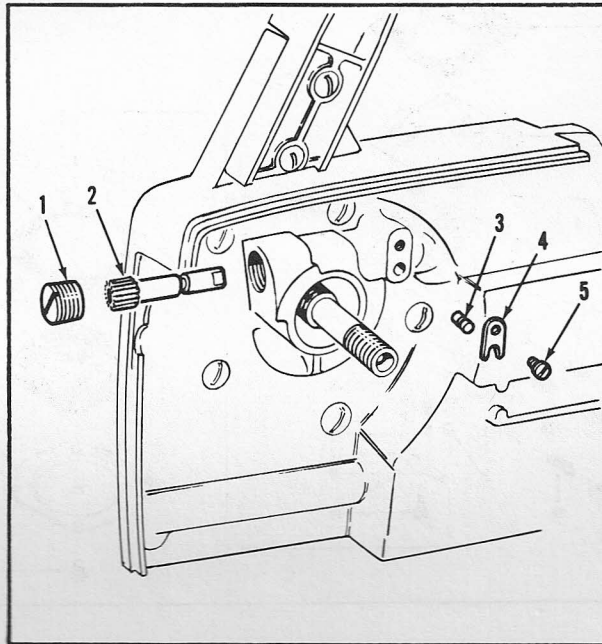

MODEL 1150

AUTOMATIC OILER ASSEMBLY

AUTOMATIC OILER ASSEMBLY PARTS LIST

Ref. No.	Part No.	Description	Qty. Req'd.
1	428261	Cap	1
2	428142	Plunger	1
3	428143	Pin	1
4	428144	Retaining Clip	1
5	307191	Screw	1