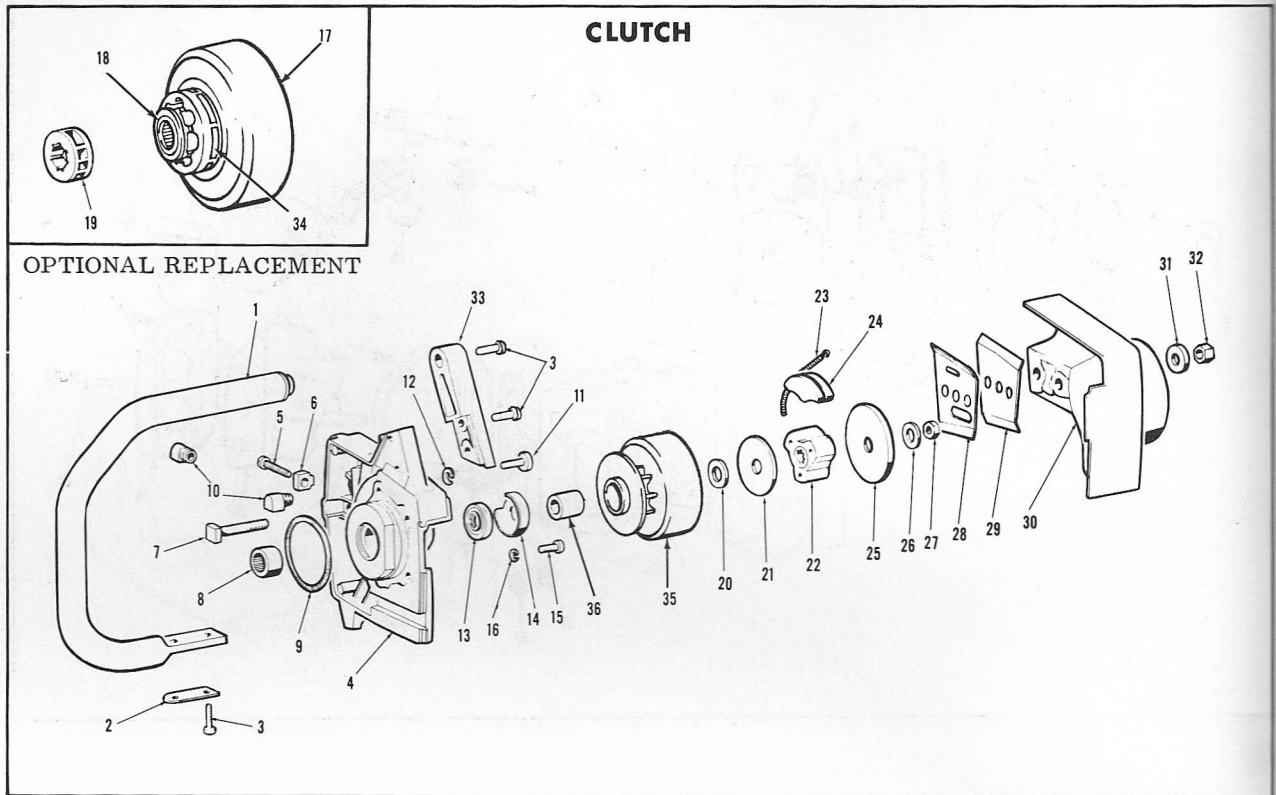

MODEL 1150

CLUTCH PARTS LIST

Ref. No.	Part No.	Description	Qty. Req'd.	Ref. No.	Part No.	Description	Qty. Req'd.
1	471372	Front Handle	1	19	471406	Sprocket	1
2	428000	Plate (Handle Mounting)	1	20	428164	Thrust Washer	1
3	304606	Screw	4	21	427915	Clutch Plate	1
4	471601	Bearing Carrier Assembly	1	22	471576	Clutch Driver	1
5	201767	. Screw	1	23	426964	Clutch Spring	1
6	425672	. Pin	1	24	427187	Clutch Shoe	3
7	427659	Bolt	2	25	427916	Clutch Cover Plate	1
8	427657	Bearing (Crankshaft)	1	26	120177	Washer	1
9	427667	"O" Ring	1	27	427181	Locknut	1
10	427997	Elbow	2	28	427775	Inner Guide Plate	1
11	309330	Screw	3	29	427776	Outer Guide Plate	1
12	304145	Lockwasher	3	30	428136	Strut	1
13	428128	Oil Seal	1	31	425116	Washer	2
14	428140	Seal Cover	1	32	425031	Nut	2
15	307466	Screw	2	33	427778	Front Handle Bracket	1
16	120052	Lockwasher	2	34	471563	Rim Segment	1
17	471401	Clutch Drum Assembly	1	35	471152	Sprocket Assy.	1
18	425091	. Bearing	1	36	425091	. Bearing	1