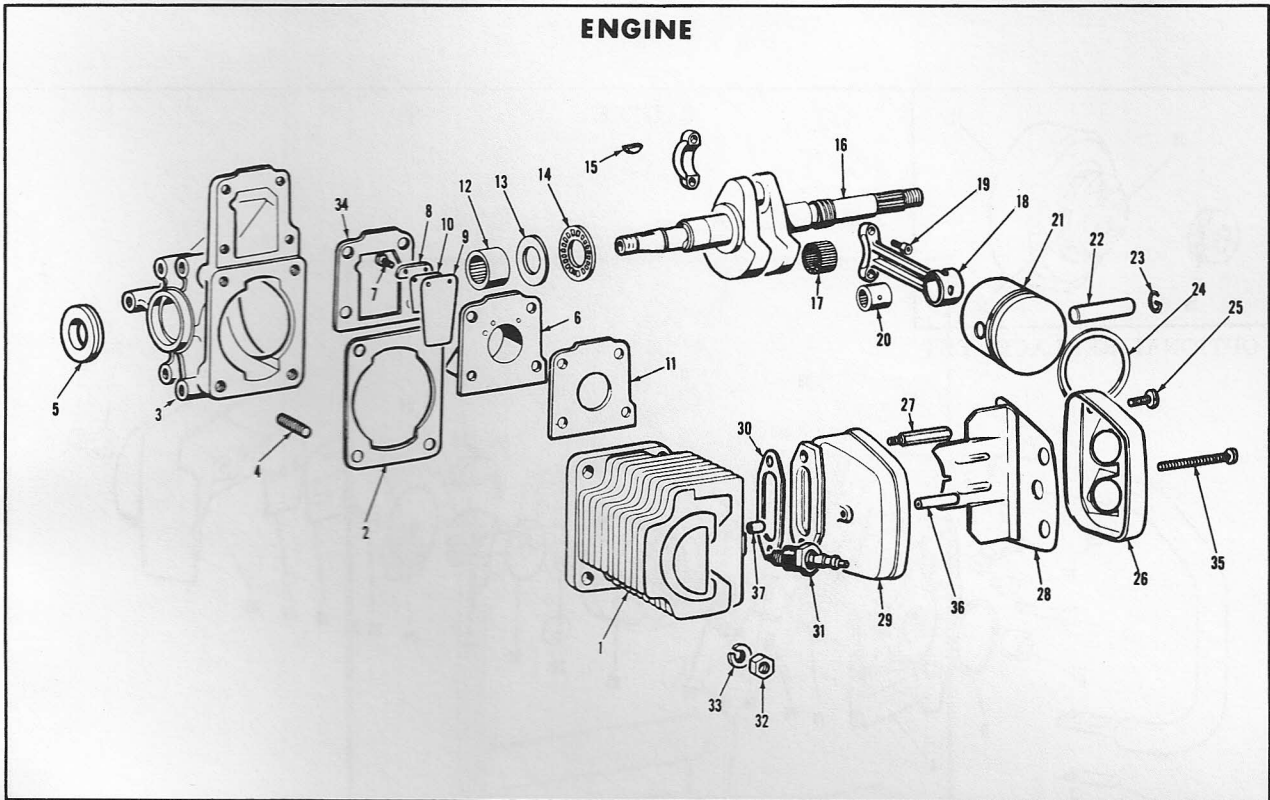

MODEL 1150

ENGINE PARTS LIST

Ref. No.	Part No.	Description	Qty. Req'd.	Ref. No.	Part No.	Description	Qty. Req'd.
1	428512	Cylinder Block	1	19	311761	Connecting Rod Screw	1
2	428131	Gasket	1	20	427662	Wristpin Bearing	1
3	471602	Crankcase	1	21	471697	Piston	1
4	426642	Stud	4	22	427670	Wrist Pin	1
5	427656	Oil Seal	1	23	427671	Retainer	2
6	471603	Reed Valve Assembly	1	24	471698	Ring Set	1
7	428335	Screw	2	25	305230	Screw	2
8	428127	Retaining Plate	1	26	471612	Muffler Cover	1
9	428126	Reed	1	27	428169	Stud	2
10	428246	Reed Stiffener	1	28	471611	Splitter Assembly	1
11	428130	Gasket	1	29	471641	Muffler Body	1
12	427657	Bearing	1	30	428189	Gasket	1
13	427661	Thrust Race	2	31	428006	Spark Plug	1
14	427782	Thrust Bearing	2	32	306397	Nut	4
15	427781	Flywheel Key	1	33	306396	Lockwasher	4
16	428145	Crankshaft	1	34	428129	Gasket	1
17	471493	Bearing Needle	1	35	311753	Screw	1
18	471336	Connecting Rod Assembly	2	36	428279	Spacer	1
				37	428248	Spacer	1