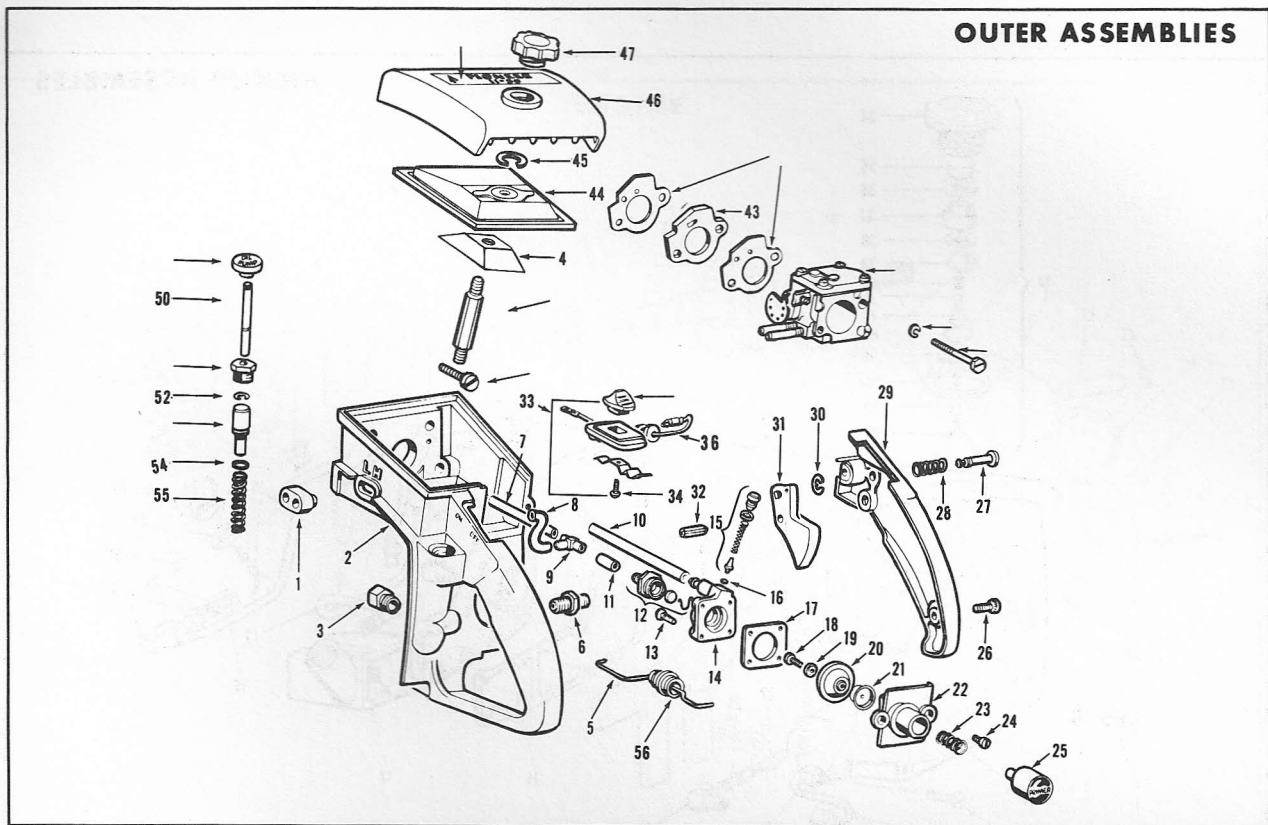

MODEL 1150

OUTER ASSEMBLIES

OUTER ASSEMBLIES PARTS LIST

Ref. No.	Part No.	Description	Qty. Req'd.	Ref. No.	Part No.	Description	Qty. Req'd.
1	428108	Grommet	1	29	427697	Rear Handle Cover	1
2	471609	Rear Handle Assembly	1	30	309623	Retainer Clip	1
3	471478	Outlet Valve Assembly	1	31	427696	Throttle Trigger	1
4	428312	Shield (Air Filter)	1	32	308016	Roll Pin	1
5	427699	Throttle Link	1	33	471699	Switch Assembly	1
6	471348	Inlet Valve Assembly	1	34	426662	. Screw	1
7	427716	Fuel Hose	1	35	427128	. Switch Button	1
8	427897	Fuel Hose	1	36	471368	Switch Wire Assembly	1
9	427896	Tee	1	37	313031	Screw	4
10	427718	Primer Hose	1	38	427837	Stud	1
11	427717	Fuel Hose	1	39	427785	Screw	2
*	472314	Primer Ass'y Comp includes Parts Marked †		40	120052	Lockwasher	2
12	471375	†Inlet Valve	1	41	471505	Carburetor	1
13	307398	†Screw	2	42	427722	Gasket	2
14	471352	†Body & Fitting	1	43	427723	Insulating Block	1
15	470729	†Exit Valve Assembly	1	44	471355	Air Filter Element	1
16	308528	†. "O" Ring, - Exit Valve	1	45	427726	Retaining Ring	1
17	427715	†Gasket	1	46	428083	Air Filter Cover	1
18	426821	†Screw	1	47	471357	Knob Assembly	1
19	426926	†Cup Washer	1	48	428138	11-50 Decal	1
20	426815	†Diaphragm (Primer Pump)	1	49	427704	Button (Oiler)	1
21	426818	†Cup (Diaphragm)	1	50	427705	Push Rod	1
22	427711	†Cover	1	51	427706	Cap (Oil Pump)	1
23	427800	†Spring (Primer Button)	1	52	427788	Retaining Clip	1
24	200832	Screw	2	53	427098	Plunger	1
25	427712	†Button	1	54	427360	"O" Ring	1
26	307613	Screw	2	55	427925	Spring	1
27	427815	Pin (Throttle Lock)	1	56	427698	Grommet	1
28	427816	Spring (Throttle Lock)	1				

* Not Shown