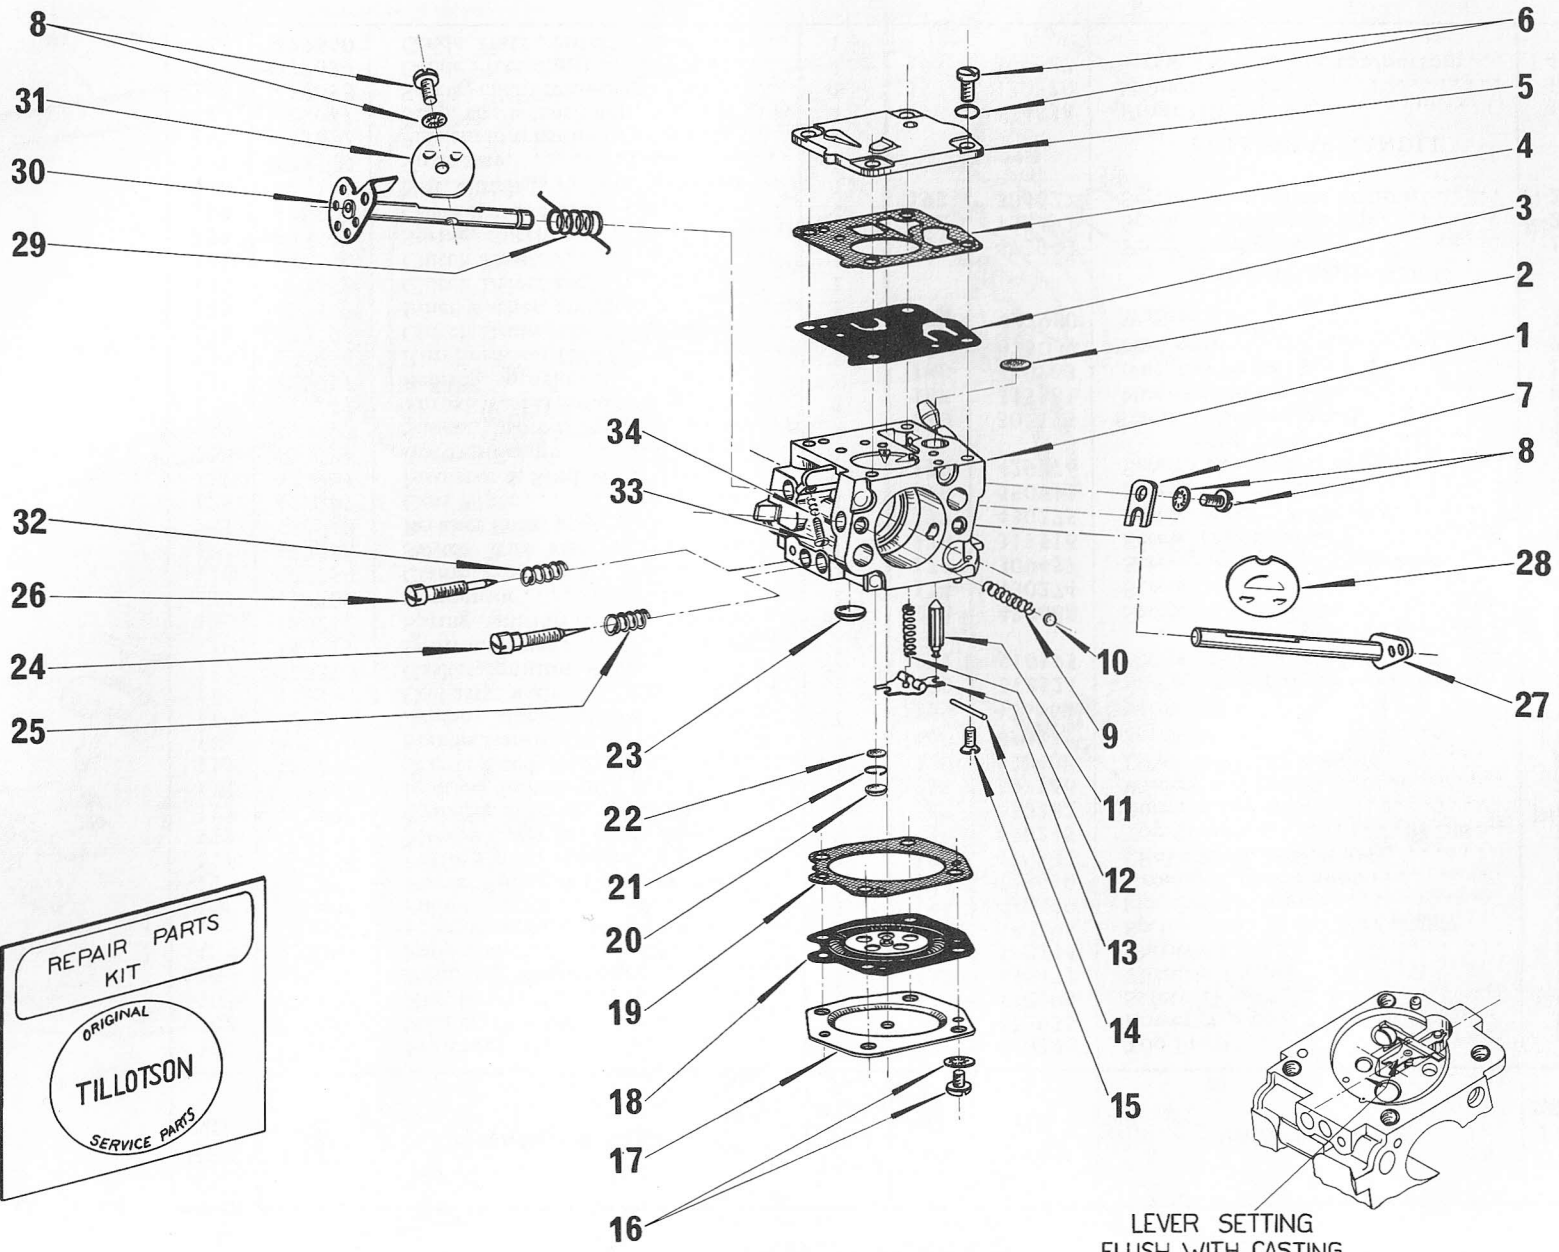

INDENTED PART NAMES INDICATE THAT THESE PARTS ARE INCLUDED IN PRECEDING ASSEMBLY
 ORDER ALL PARTS FROM YOUR LOCAL AUTHORIZED DEALER

LEVER SETTING
FLUSH WITH CASTING

PIONEER MODEL P40

REF. NO.	PART NO.	NAME OF PART	QTY. PER ASSY.	REF. NO.	PART NO.	NAME OF PART	QTY. PER ASSY.
1	473956	Carburetor Assy. Complete	1	* 18	471374	. Diaphragm assy.	1
* 2	427951	. Screen	1	19	427950	. Gasket, diaphragm metering .	1
* 3	427941	. Diaphragm, fuel pump	1	* 20	427944	. Plug, 7/32 dia. welch	1
4	427940	. Gasket, fuel pump	1	21	427943	. Ring, retaining	1
5	427939	. Cover, pump	1	22	427942	. Screen	1
6	427955	. Screw & Lockwasher (6-32 x 3/8)	4	* 23	427948	. Plug, 11/32 dia. welch	1
7	427957	. Clip	1	24	430628	. Screw, main adjustment	1
* 8	427947	. Screw & Lockwasher (4-40 x 3/16)	2	* 25	425449	. Spring, adjustment screw	1
9	425450	. Spring, choke friction	1	26	430629	. Screw, idle adjustment	1
10	428452	. Ball 5/32 dia. steel	1	27	474563	. Shaft & Lever, choke	1
* 11	427952	. Needle, inlet	1	28	430630	. Shutter, choke	1
* 12	426922	. Spring, tension	1	* 29	427961	. Spring, throttle return	1
* 13	427953	. Lever, inlet valve control	1	30	474564	. Shaft & Lever, throttle	1
* 14	427954	. Pin, fulcrum	1	31	430631	. Shutter, throttle	1
* 15	427962	. Screw (4-40 x 5/16)	1	32	430636	. Spring - Idle adjustment	1
16	426145	. Screw & Lockwasher	4	33	430637	. Screw - Idle speed regulating	1
17	427956	. Cover, diaphragm	1	34	430638	. Spring - Idle speed	1