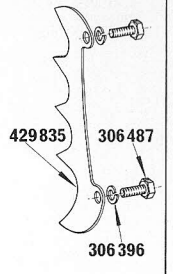

25 CENTS

PIONEER
CHAIN SAWS

ILLUSTRATED
PARTS
CATALOGUE

model P40

PART NO. 430238

KIT - PART NO. 473 645

PIVOT GRIP

OUTBOARD MARINE CORP. reserves the right to change weight, construction materials, specifications, or prices without notice and without obligations.

INDENTED PART NAMES INDICATE THAT THESE PARTS ARE INCLUDED IN PRECEDING ASSEMBLY
 ORDER ALL PARTS FROM YOUR LOCAL AUTHORIZED DEALER

LEVER SETTING
FLUSH WITH CASTING

PIONEER MODEL P40

REF. NO.	PART NO.	NAME OF PART	QTY. PER ASSY.	REF. NO.	PART NO.	NAME OF PART	QTY. PER ASSY.
1	473956	Carburetor Assy. Complete	1	* 18	471374	. Diaphragm assy.	1
* 2	427951	. Screen	1	19	427950	. Gasket, diaphragm metering .	1
* 3	427941	. Diaphragm, fuel pump	1	* 20	427944	. Plug, 7/32 dia. welch	1
4	427940	. Gasket, fuel pump	1	21	427943	. Ring, retaining	1
5	427939	. Cover, pump	1	22	427942	. Screen	1
6	427955	. Screw & Lockwasher (6-32 x 3/8)	4	* 23	427948	. Plug, 11/32 dia. welch	1
7	427957	. Clip	1	24	430628	. Screw, main adjustment	1
* 8	427947	. Screw & Lockwasher (4-40 x 3/16)	2	* 25	425449	. Spring, adjustment screw	1
9	425450	. Spring, choke friction	1	26	430629	. Screw, idle adjustment	1
10	428452	. Ball 5/32 dia. steel	1	27	474563	. Shaft & Lever, choke	1
* 11	427952	. Needle, inlet	1	28	430630	. Shutter, choke	1
* 12	426922	. Spring, tension	1	* 29	427961	. Spring, throttle return	1
* 13	427953	. Lever, inlet valve control	1	30	474564	. Shaft & Lever, throttle	1
* 14	427954	. Pin, fulcrum	1	31	430631	. Shutter, throttle	1
* 15	427962	. Screw (4-40 x 5/16)	1	32	430636	. Spring - Idle adjustment	1
16	426145	. Screw & Lockwasher	4	33	430637	. Screw - Idle speed regulating	1
17	427956	. Cover, diaphragm	1	34	430638	. Spring - Idle speed	1