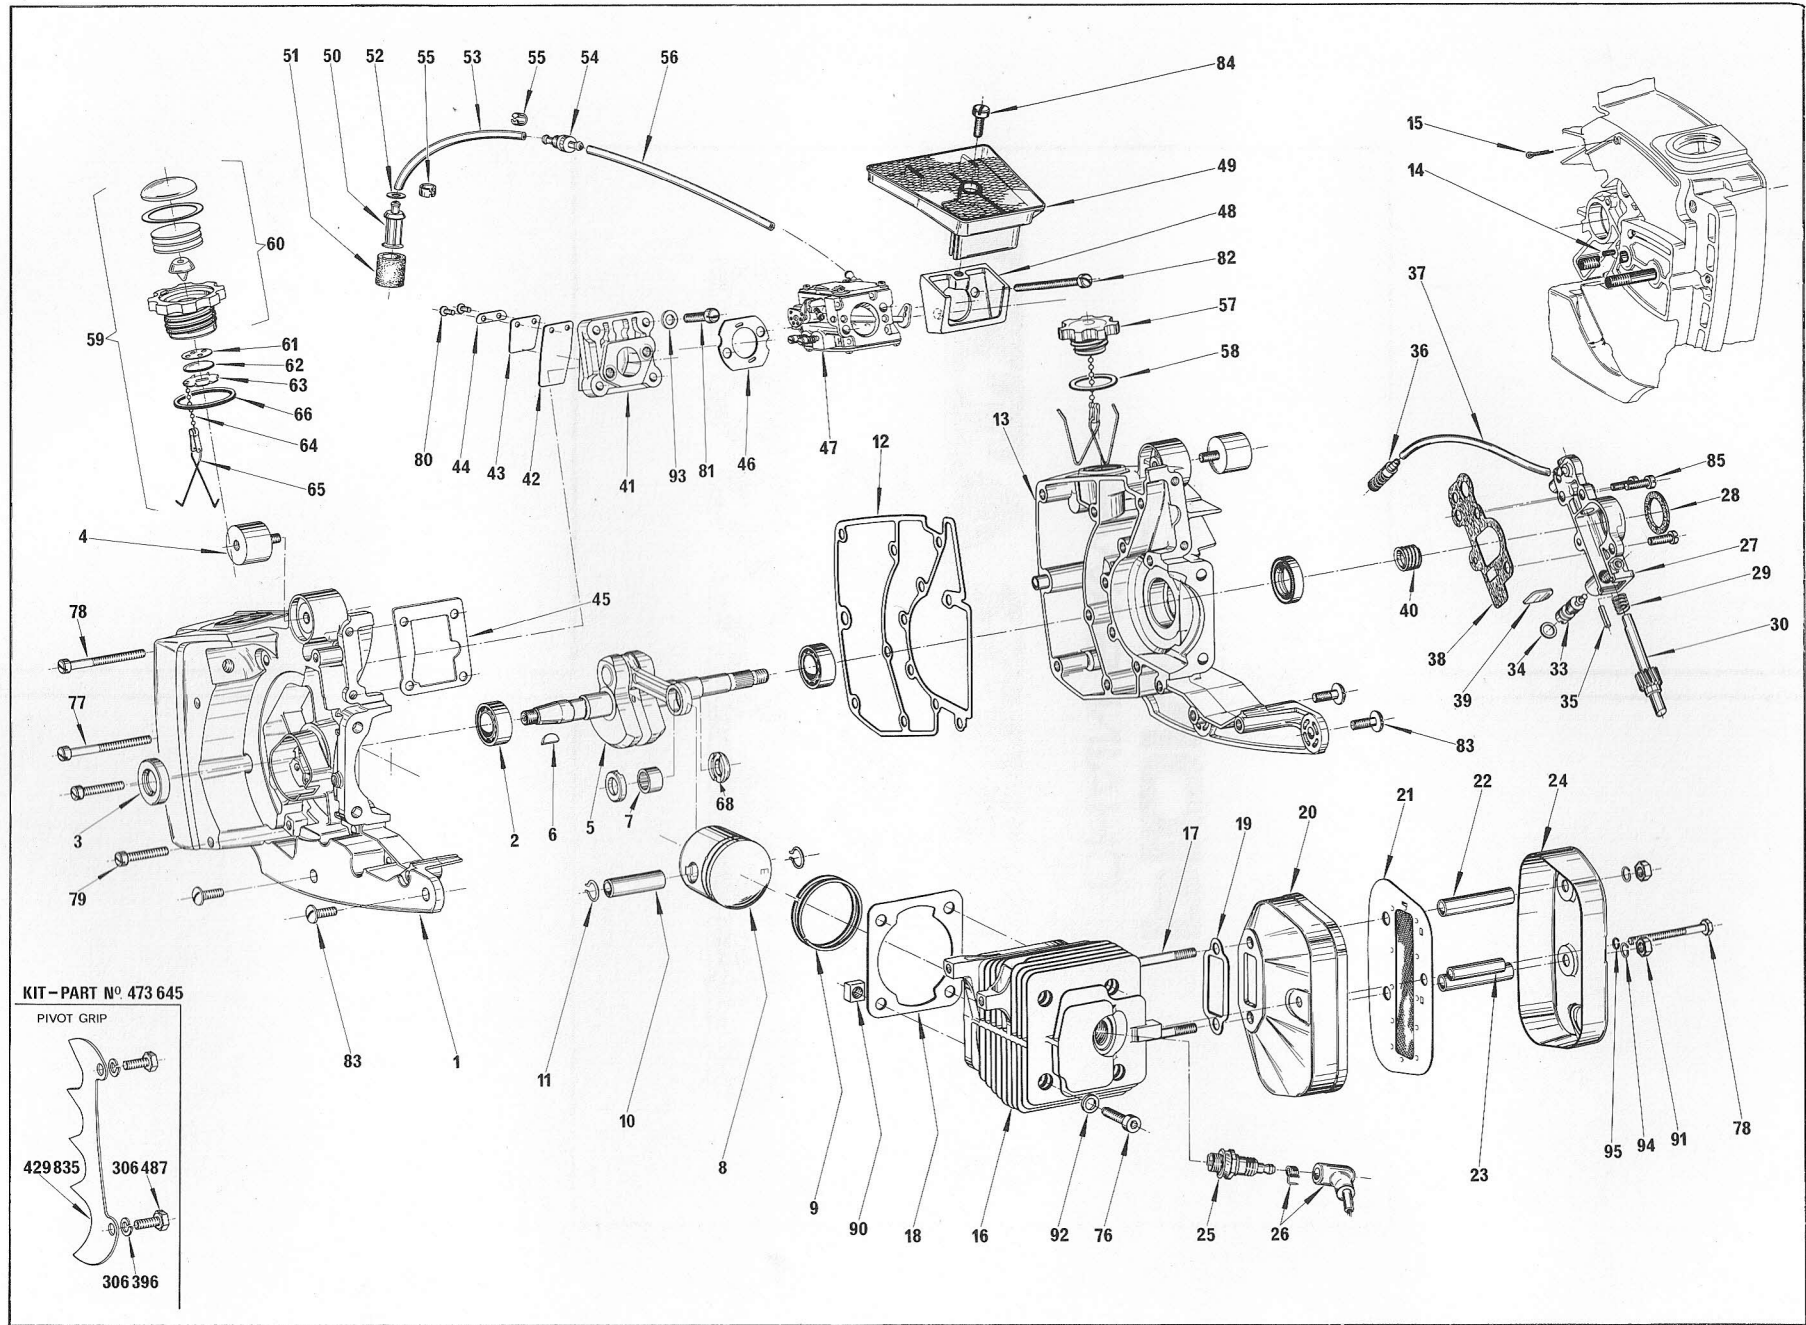

25 CENTS

PIONEER
CHAIN SAWS

ILLUSTRATED
PARTS
CATALOGUE

model P40

PART NO. 430238

KIT - PART NO. 473 645

PIVOT GRIP

OUTBOARD MARINE CORP. reserves the right to change weight, construction materials, specifications, or prices without notice and without obligations.

INDENTED PART NAMES INDICATE THAT THESE PARTS ARE INCLUDED IN PRECEDING ASSEMBLY
 ORDER ALL PARTS FROM YOUR LOCAL AUTHORIZED DEALER

LEVER SETTING
FLUSH WITH CASTING

PIONEER MODEL P40

REF. NO.	PART NO.	NAME OF PART	QTY. PER ASSY.	REF. NO.	PART NO.	NAME OF PART	QTY. PER ASSY.
1	473956	Carburetor Assy. Complete	1	* 18	471374	. Diaphragm assy.	1
* 2	427951	. Screen	1	19	427950	. Gasket, diaphragm metering .	1
* 3	427941	. Diaphragm, fuel pump	1	* 20	427944	. Plug, 7/32 dia. welch	1
4	427940	. Gasket, fuel pump	1	21	427943	. Ring, retaining	1
5	427939	. Cover, pump	1	22	427942	. Screen	1
6	427955	. Screw & Lockwasher (6-32 x 3/8)	4	* 23	427948	. Plug, 11/32 dia. welch	1
7	427957	. Clip	1	24	430628	. Screw, main adjustment	1
* 8	427947	. Screw & Lockwasher (4-40 x 3/16)	2	* 25	425449	. Spring, adjustment screw	1
9	425450	. Spring, choke friction	1	26	430629	. Screw, idle adjustment	1
10	428452	. Ball 5/32 dia. steel	1	27	474563	. Shaft & Lever, choke	1
* 11	427952	. Needle, inlet	1	28	430630	. Shutter, choke	1
* 12	426922	. Spring, tension	1	* 29	427961	. Spring, throttle return	1
* 13	427953	. Lever, inlet valve control	1	30	474564	. Shaft & Lever, throttle	1
* 14	427954	. Pin, fulcrum	1	31	430631	. Shutter, throttle	1
* 15	427962	. Screw (4-40 x 5/16)	1	32	430636	. Spring - Idle adjustment	1
16	426145	. Screw & Lockwasher	4	33	430637	. Screw - Idle speed regulating	1
17	427956	. Cover, diaphragm	1	34	430638	. Spring - Idle speed	1