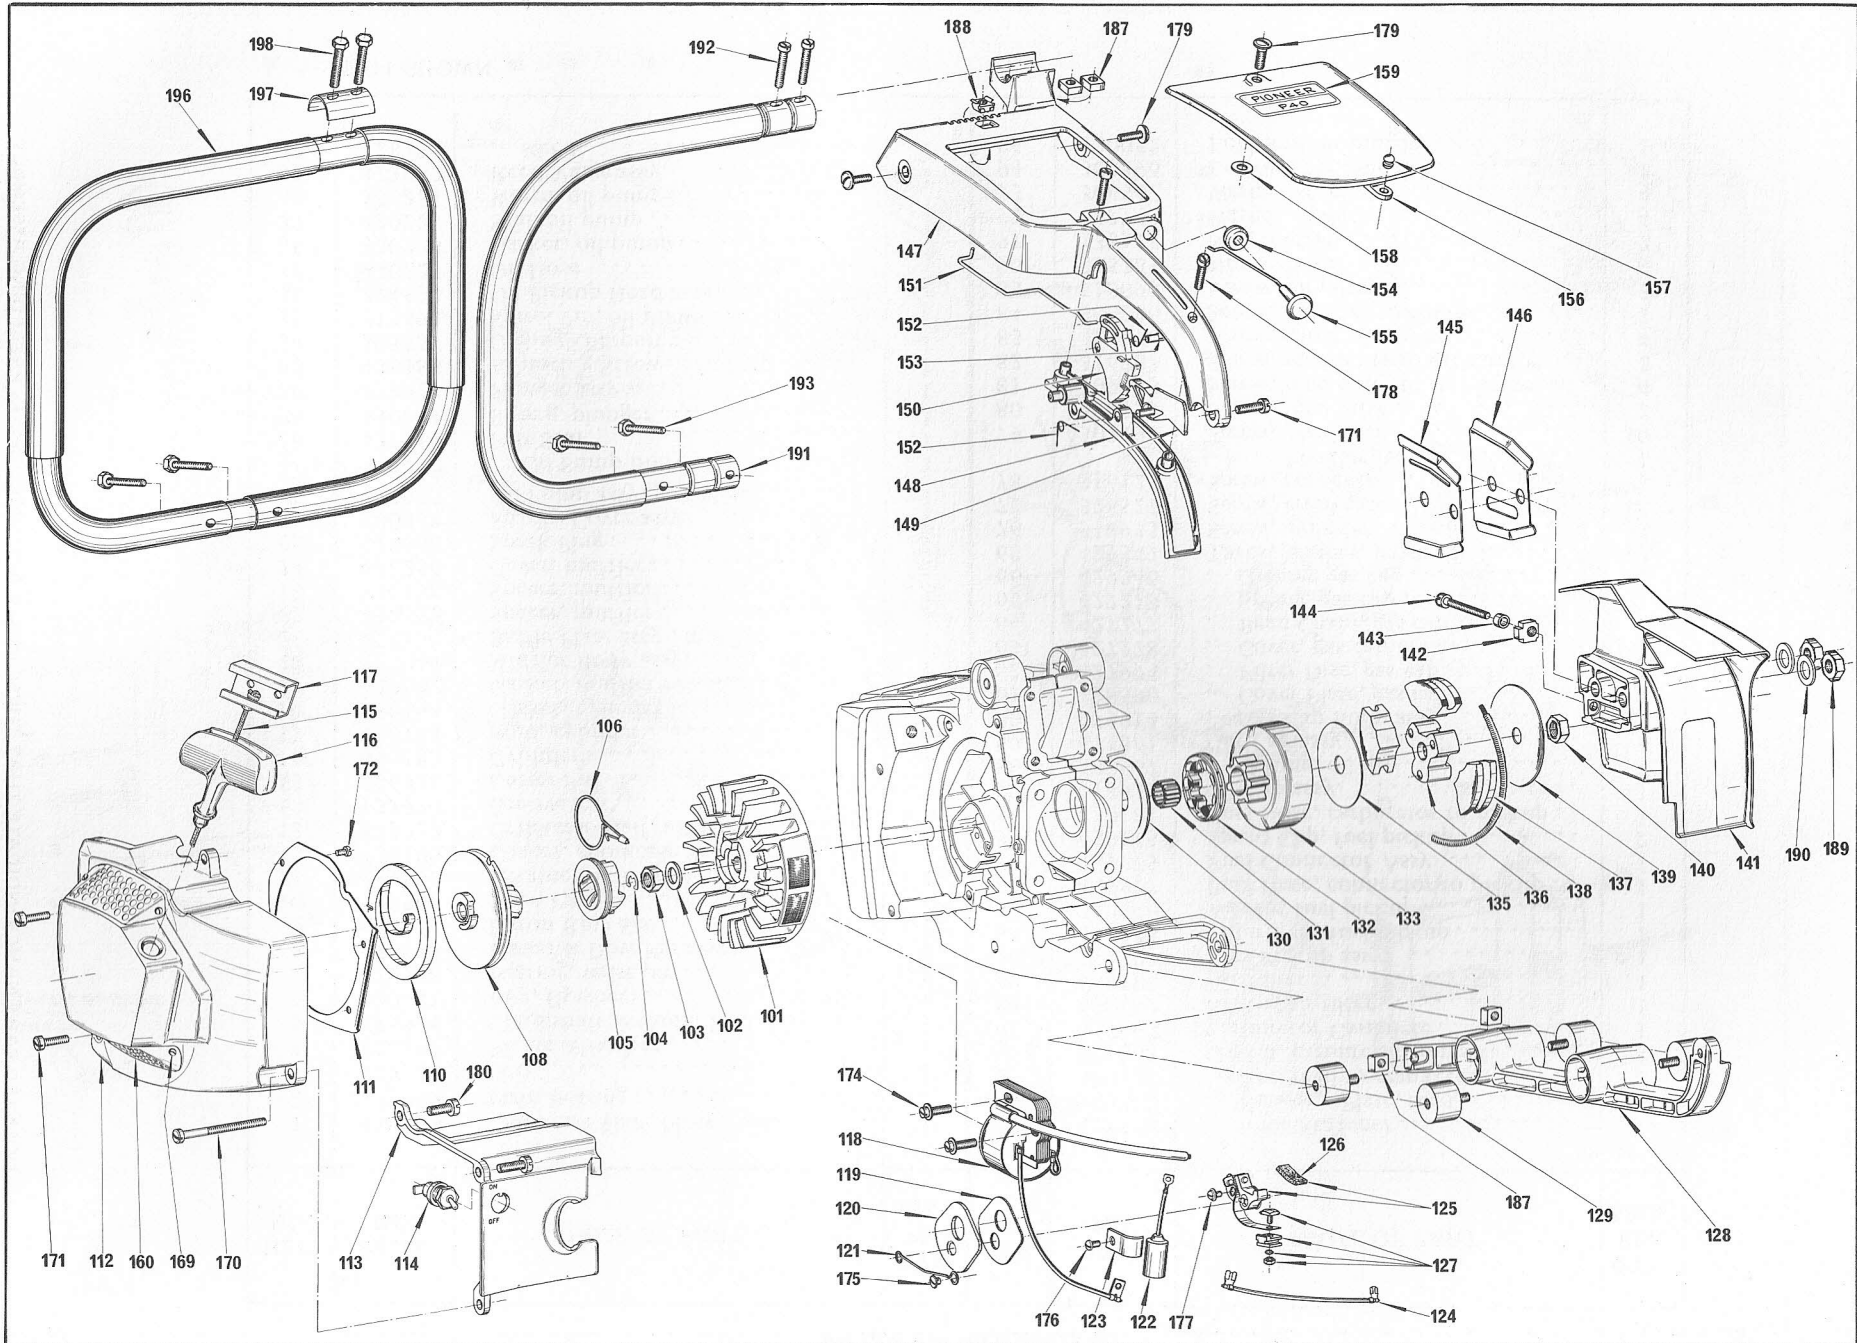

PIONEER MODEL P40

REF. NO.	PART NO.	NAME OF PART	QTY. PER ASSY.	REF. NO.	PART NO.	NAME OF PART	QTY. PER ASSY.
101	473574	Flywheel assy.	1	147	430200	Top Frame	1
102	429851	Washer, flywheel	1	148	473935	Lower grip assy.	1
103	404837	Nut, flywheel	1	149	430206	Safety Trigger	1
104	429246	Retaining Ring, starter	1	150	430327	Throttle Trigger	1
105	429892	Pinion, starter	1	151	430246	Throttle Link	1
106	473637	Friction Yoke & Sleeve assy.	1	152	430194	Spring, throttle & safety trigger ...	2
108	430609	Pulley, starter	1	153	430399	Pin, throttle trigger	1
110	473944	Starter Spring & Container assy. . .	1	154	429650	Grommet, choke knob	1
111	430216	Baffle Plate , starter	1	155	430202	Choke Knob & Wire assy.	1
112	474572	Blower Cover & Screen Assy.	1	156	430245	Top Cover	1
113	430195	Cylinder Shroud	1	157	430282	Bumper, top cover	1
114	474562	Ignition Switch Kit	1	158	307566	Washer, top cover	1
115	429278	Starter Cord	1	159	430401	Decal - PIONEER P-40 -	1
116	427370	Starter Handle	1	160	430639	Screw	1
117	429540	Anchor, starter handle	1	169	426662	Screw	1
118	473938	Coil assy. with H.T. head	1	170	318521	Screw, blower cover to crankcase .	1
119	430210	Gasket, ignition cover	1	171	510195	Screw - top/bottom frame	1
120	430211	Ignition Cover	1			- blower cover	3
121	430212	Spring, ignition cover	1	172	429688	Screw - baffle plate	4
122	430209	Condensor	1	174	430274	Screw - coil assy.	2
123	427754	Clamp, condensor	1	175	309457	Screw - spring / ignition cover	1
124	473936	Switch Wire assy.	1	176	311516	Screw, condensor	1
125	473948	Breaker Point assy.	1	177	430275	Screw, breaker point assy.	1
126	430207	Cam Wiper	1	178	550913	Screw, top frame/grip	2
127	473931	Insulator & Stud assy.	1	179	429776	Screw - shock absorber	2
128	430196	Bottom Frame	1			- top cover	1
129	430197	Shock Absorber	4	180	307175	Screw, cylinder shroud	2
130	429672	Thrust Washer, inner	1	187	315381	Nut - top/bottom frame	4
131	429557	Bearing, sprocket	1	188	430203	Nut, top frame	1
132	429956	Rim Sprocket (3/8 Pitch)	1	189	425031	Nut, strut	2
133	473753	Clutch Drum assy. (3/8 Pitch)	1	190	427980	Washer	2
135	430599	Inner Washer, clutch	1				
136	471576	Clutch Driver assy.	1			HALF WRAP HANDLE	
137	427736	Clutch Shoe	3	191	473943	Front Handle assy.	1
138	430602	Spring, clutch	1	192	132492	Screw, front handle top	2
139	430600	Cover Plate, clutch	1	193	304627	Screw, front handle bottom	2
140	427181	Nut, clutch	1				
141	473940	Strut assy.	1			FULL WRAP HANDLE	
142	425672	Pin, chain tensioner	1				
143	429637	Stop, chain tensioner	1	196	474538	Front Handle assy.	1
144	429638	Screw, chain tensioner	1	197	430220	Mounting Strip	1
145	429659	Guide Plate, inner	1	198	304627	Screw, front handle top/bottom ...	4
146	429660	Guide Plate , outer	1				

INDENTED PART NAMES INDICATE THAT THESE PARTS ARE INCLUDED IN PRECEDING ASSEMBLY
ORDER ALL PARTS FROM YOUR LOCAL AUTHORIZED DEALER