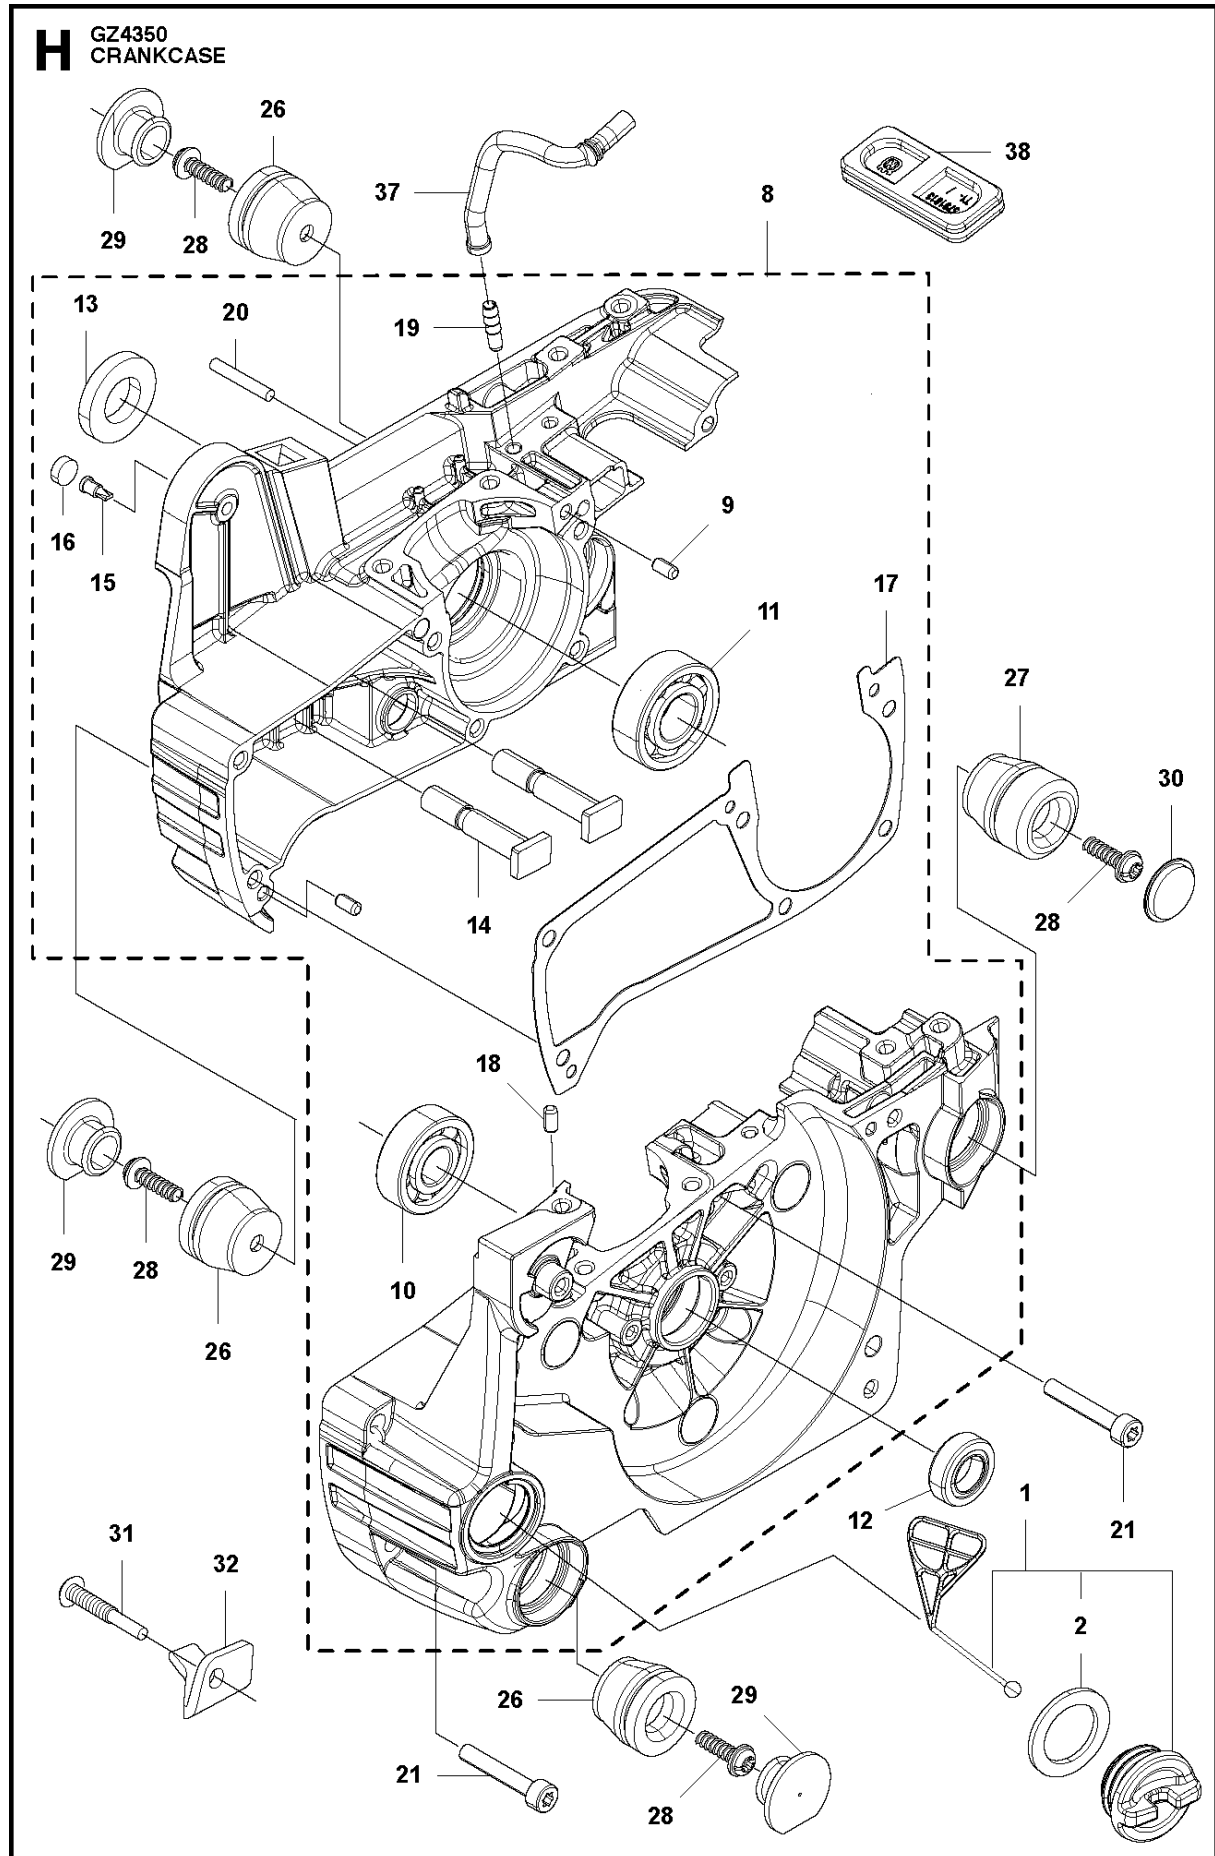

CRANKCASE

GZ4350

Ref	Part No	Description	Remark	QTY	KIT
1	521 55 45-01	CAP-ASSY		1	
2	505 04 61-01	GASKET		1	1
8	582 64 96-03	CRANKCASE ASSY		1	
9	577 16 74-01	PIN		2	8
10	596 44 90-01	BALL BEARING		1	8
11	596 44 91-01	BALL BEARING		1	8
12	504 12 15-01	SEALING		1	
13	581 28 49-01	SEAL		1	8
14	513 74 62-01	BOLT		2	8
15	516 96 19-01	BREATHER		1	8
16	513 74 64-01	SEAL		1	8
17	576 97 62-01	GASKET		1	
18	578 28 12-01	PEN		1	8
19	578 19 67-01	FITTING		1	8
20	521 52 24-01	PIN		1	8
21	515 38 81-01	BOLT	M5x30-T27	6	
26	513 56 04-01	DAMPER		3	
27	512 45 83-01	DAMPER		1	
28	521 51 79-01	SCREW	T5x16-T27	4	
29	513 82 61-01	HUB CAP		3	
30	513 94 51-01	HUB CAP		1	
31	577 82 37-01	SCREW		1	
32	579 21 02-01	CHAIN CATCHER		1	
37	577 02 95-01	PIPE		1	
38	579 18 13-02	GROMMET		1