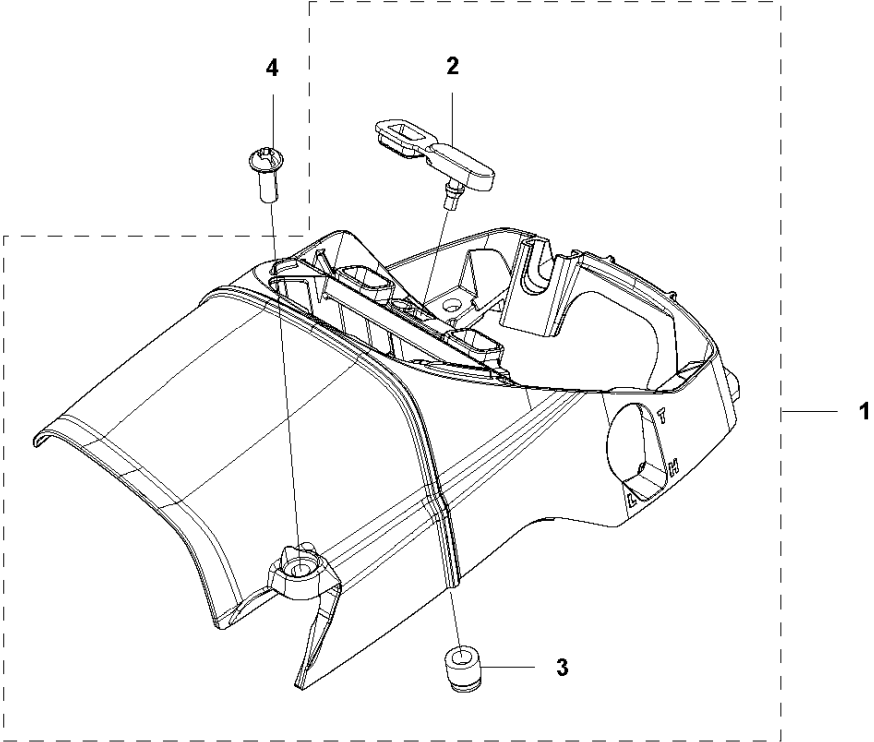

C GZ4350
CYLINDER COVER

CYLINDER COVER

GZ4350

Ref	Part No	Description	Remark	QTY KIT	
1	576 98 60-02	CYLINDER COVER ASSY		1	
2	578 01 64-02	GROMMET		1	1
3	514 24 82-01	GROMMET		1	1
4	579 19 13-01	SCREW	M5x14-T27	4