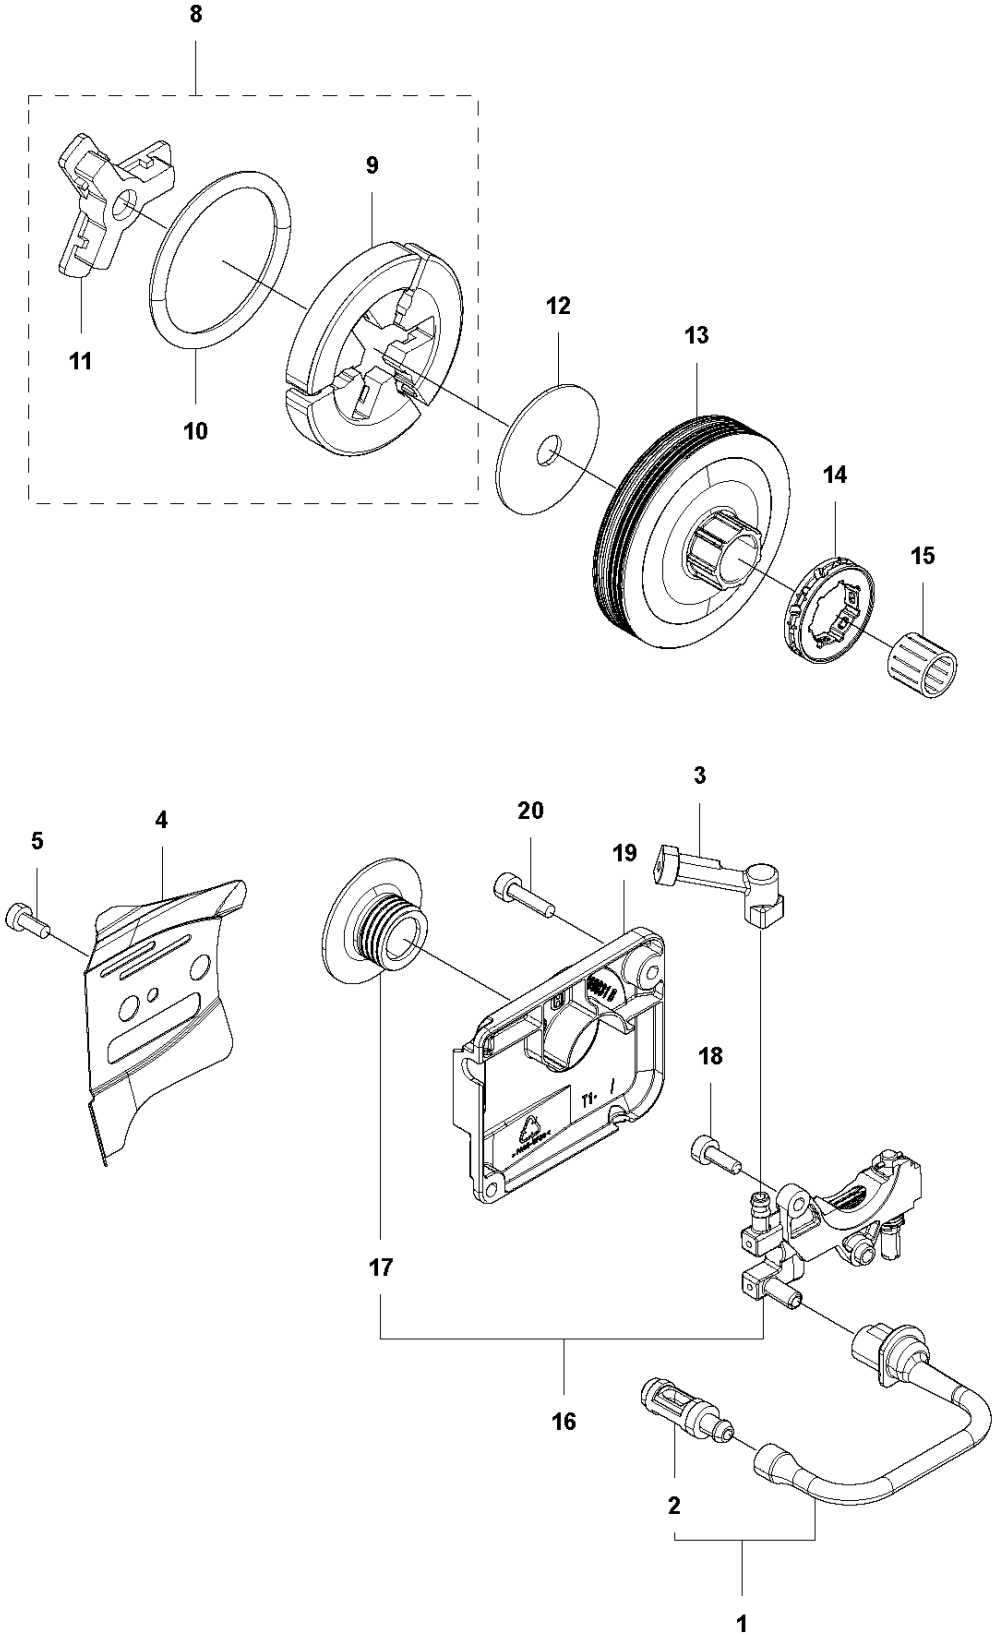

SPARE PARTS LIST

CHAIN SAWS

GZ4350

A GZ4350
CHAIN BRAKE & CLUTCH COVER

CHAIN BRAKE & CLUTCH COVER

GZ4350

Ref	Part No	Description	Remark	QTY	KIT
1	588 86 08-02	CLUTCH COVER ASSY		1	
2	588 74 90-01	CLUTCH COVER		1	1
3	513 63 77-01	SCREW		1	1
4	513 70 14-01	NUT		1	1
5	513 63 79-01	GEAR		1	1
6	576 98 39-01	PLATE		1	1
7	576 98 41-01	SCREW	T4x10-T27	2	1
8	576 98 38-01	COVER LID		1	1
9	576 98 40-01	SCREW	T4x12-T27	2	1
10	576 98 35-01	BRAKE LEVER		1	1
11	577 00 82-01	PEN		1	1
12	579 19 02-01	RING		1	1
13	516 82 56-01	ARM		1	1
14	580 49 08-01	BRAKE BAND		1	1
15	521 07 54-01	ROLLER		1	1
16	516 82 66-01	BRAKE SPRING		1	1
17	513 96 59-01	SPRING		1	1
18	576 98 42-01	WEAR PROTECTION		1	1
19	575 96 08-01	NUT	M8xP1.25	2	
20	590 92 34-01	DECAL		1	
21	581 64 73-01	HAND GUARD		1	
22	576 98 45-01	SPRING		1	
23	576 98 46-01	CATCH		1	
24	576 98 49-01	SPACER		1	
25	576 98 50-01	WEAR PROTECTION		1	
26	529 26 81-01	BOLT	M5x9-T27	1	
27	513 24 94-01	WASHER		1	
28	576 98 52-01	SPACER		1	
29	526 83 45-01	SCREW		1	

B GZ4350
CLUTCH & OIL PUMP

CLUTCH & OIL PUMP

GZ4350

Ref	Part No	Description	Remark	QTY KIT	
1	521 57 99-02	OIL PIPE		1	
2	521 58 00-01	FILTER		1	1
3	513 61 88-02	PIPE		1	
4	576 98 53-01	BAR MOUNT PLATE		1	
5	576 98 54-01	SCREW	M4x10-T27	1	
8	585 00 60-01	CLUTCH ASSY		1	
9	514 19 74-01	SHOE		3	8
10	585 00 61-01	CLUTCH SPRING		1	8
11	521 57 94-01	BOSS		1	8
12	513 62 57-01	PLATE		1	
13	513 95 61-01	DRUM	325P	1	
14	514 23 94-01	RIM		1	
15	513 70 12-01	BEARING		1	
16	521 58 65-01	OIL PUMP	325P	1	
17	511 19 45-01	WORM		1	16
18	506 74 57-01	BOLT	M4x16-T27	2	
19	576 98 31-01	PUMP COVER		1	
20	521 51 57-01	BOLT	M4x12-T27	2	

D GZ4350
CYLINDER PISTON

CYLINDER PISTON

GZ4350

Ref	Part No	Description	Remark	QTY KIT
1	576 97 70-01	GASKET		1
2	510 90 46-01	BOLT	M5x20-T27/P	4
3	512 48 49-01	PIN		1
5	581 75 59-01	PISTON		1
6	579 02 97-01	PISTON RING		2
7	516 28 30-01	RING		2
8	577 40 50-01	CYLINDER ASSY		1