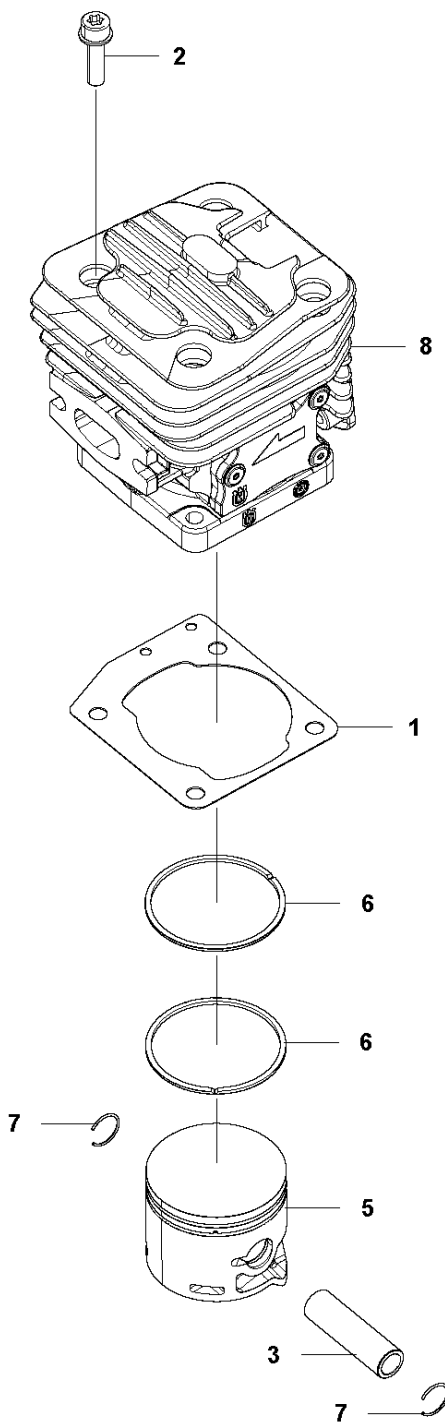

D GZ4350
CYLINDER PISTON

CYLINDER PISTON

GZ4350

Ref	Part No	Description	Remark	QTY KIT
1	576 97 70-01	GASKET		1
2	510 90 46-01	BOLT	M5x20-T27/P	4
3	512 48 49-01	PIN		1
5	581 75 59-01	PISTON		1
6	579 02 97-01	PISTON RING		2
7	516 28 30-01	RING		2
8	577 40 50-01	CYLINDER ASSY		1