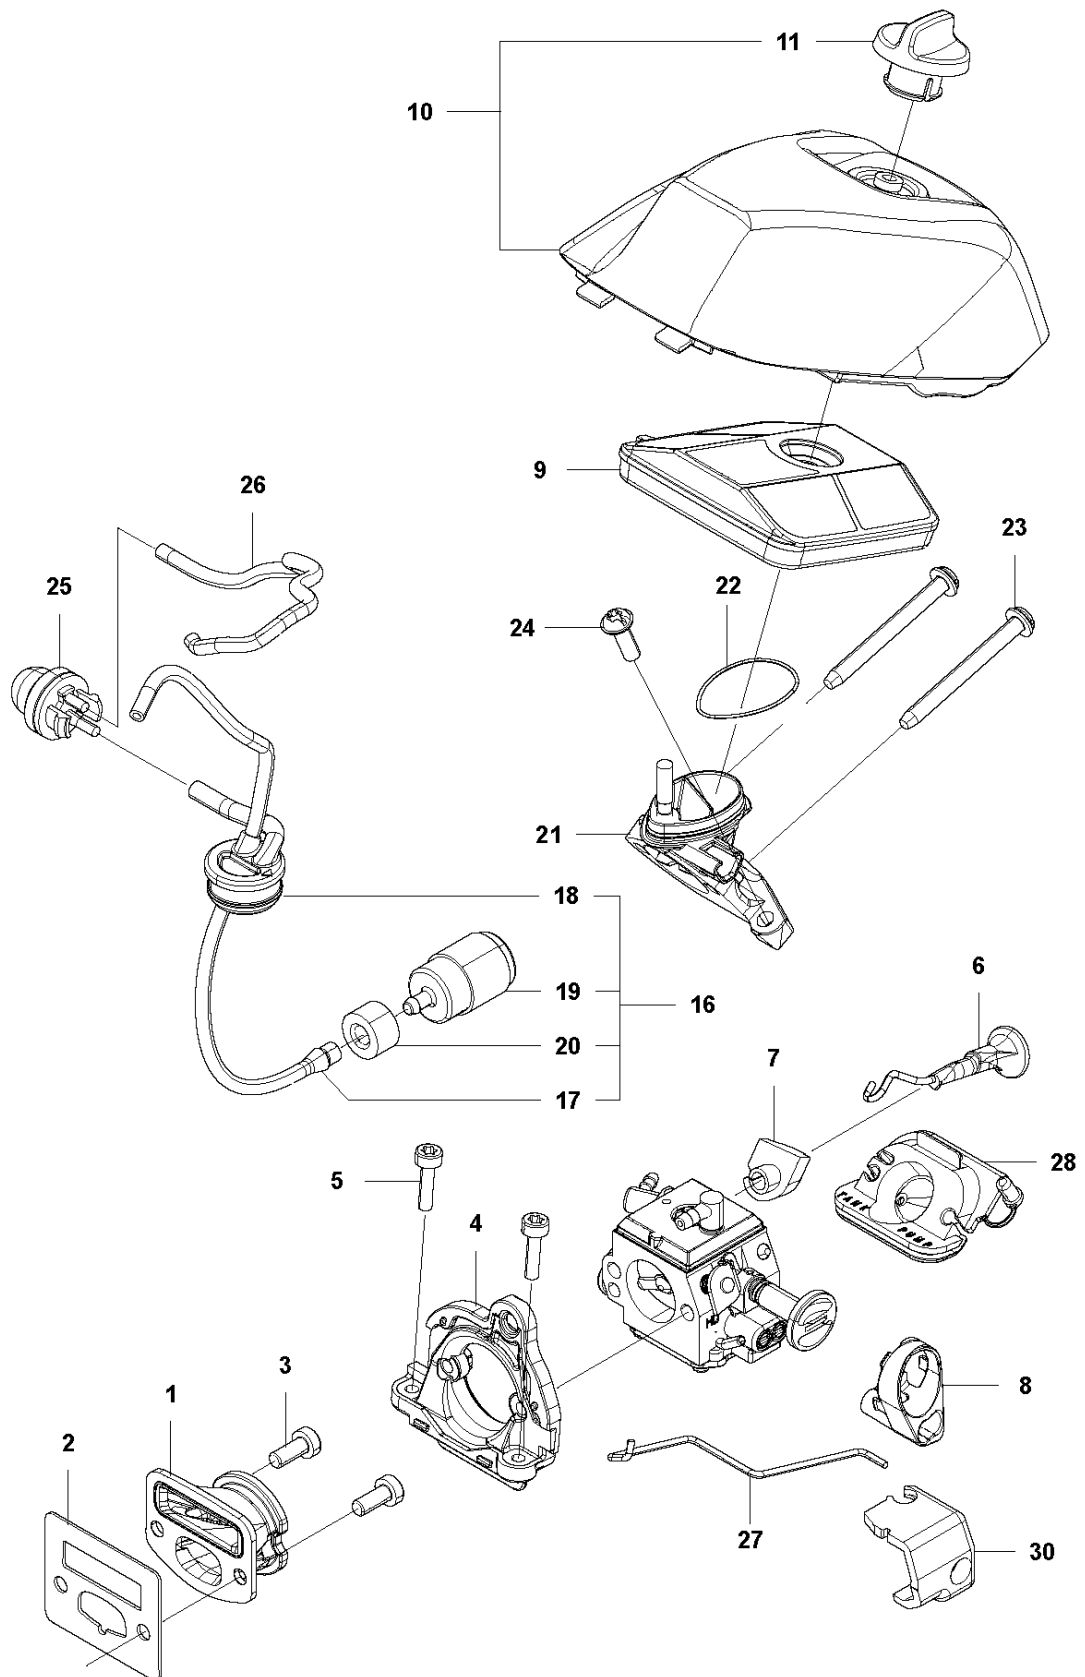

G GZ4350
CARBURETOR & AIR FILTER

CARBURETOR & AIR FILTER

GZ4350

Ref	Part No	Description	Remark	QTY	KIT
1	576 98 01-01	PIPE ASSY		1	
2	579 18 71-01	GASKET		1	
3	522 63 85-01	BOLT	M5x12-T27	2	
4	579 18 10-01	FLANGE		1	
5	506 74 57-01	BOLT	M4x16-T27	2	
6	578 14 36-01	CHOKE ROD		1	
7	513 79 41-01	GROMMET		1	
8	582 33 92-01	GROMMET		1	
9	588 84 91-01	AIR FILTER ASSY		1	
10	588 85 30-01	AIR FILTER COVER		1	
11	514 25 29-01	KNOB		1	10
16	579 20 40-02	FUEL HOSE ASSY		1	
17	579 51 84-03	FUEL HOSE		1	16
18	578 77 81-02	GROMMET		1	16
19	506 74 26-01	FILTER		1	16
20	513 75 08-01	COLLAR		1	16
21	588 81 79-01	MANIFOLD		1	
22	588 84 88-01	O-RING		1	
23	580 37 01-01	BOLT		2	
24	579 19 13-01	SCREW		1	
25	513 78 93-01	PUMP		1	
26	595 52 69-11	FUEL HOSE		1	
27	576 98 06-01	THROTTLE ROD		1	
28	512 46 31-01	GROMMET		1	
30	584 98 25-01	GROMMET		1