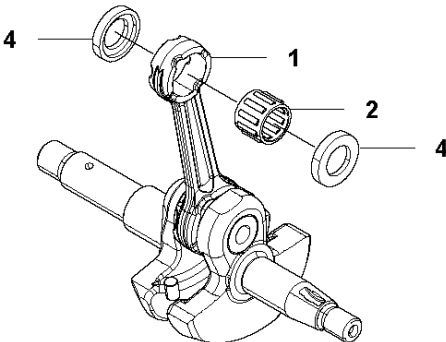

E GZ4350
CRANKSHAFT

CRANKSHAFT

GZ4350

Ref	Part No	Description	Remark	QTY KIT
1	576 97 20-02	CRANKSHAFT ASSY		1
2	579 02 98-01	NEEDLE BEARING		1
4	513 75 24-01	WASHER		2