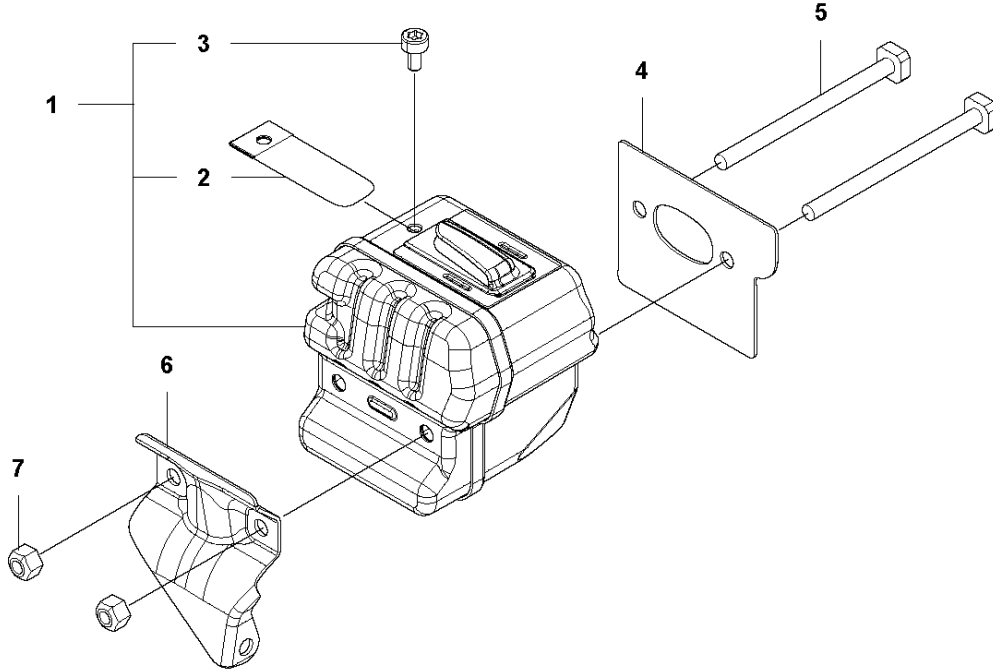

F GZ4350
MUFFLER

FOR US/CAN ONLY