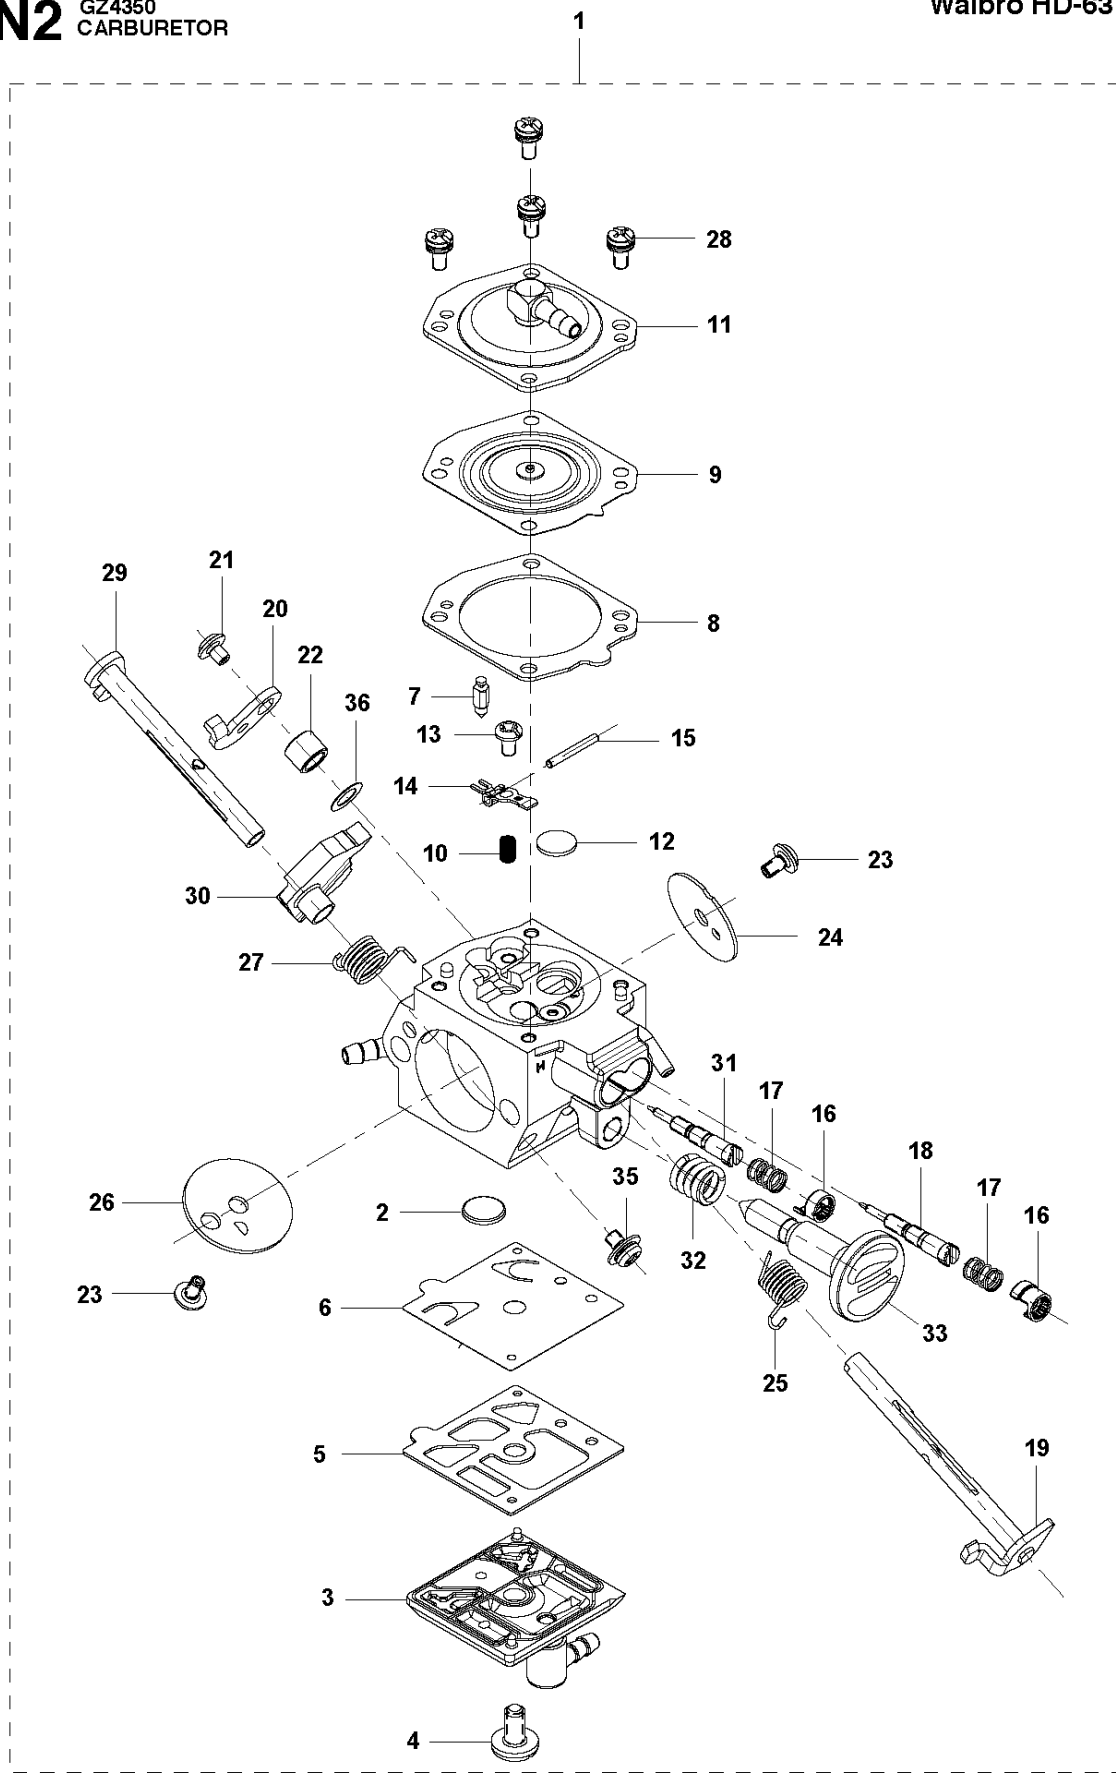

N2 GZ4350
CARBURETOR

Walbro HD-63

CARBURETOR DETAILS

GZ4350

Ref	Part No	Description	Remark	QTY KIT	
1	590 41 34-01	CARBURETTOR		1	
2	520 95 70-01	SCREEN		1	1
3	579 49 21-01	COVER		1	1
4	513 30 13-01	SCREW		1	1
5	514 24 27-01	GASKET		1	1
6	585 39 98-01	DIAPHRAGM PUMP		1	1
7	521 08 54-01	VALVE.INLET		1	1
8	514 24 28-01	GASKET		1	1
9	579 49 22-01	DIAPHRAGM		1	1
10	516 98 00-01	SPRING		1	1
11	501 40 57-01	COVER		1	1
12	516 34 29-01	PLUG		1	1
13	520 97 73-01	SCREW		1	1
14	514 24 29-01	LEVER		1	1
15	520 97 74-01	PIN		1	1
16	578 91 30-01	CAP		2	1
17	578 91 28-01	SPRING		2	1
18	580 24 21-01	NEEDLE		1	1
19	579 49 25-01	SHAFT ASSY		1	1
20	579 49 26-01	LEVER		1	1
21	520 75 98-01	SCREW		1	1
22	579 49 27-01	SPACER		1	1
23	579 49 28-01	SCREW		2	1
24	579 49 29-01	VALVE		1	1
25	579 49 30-01	SPRING		1	1
26	579 49 31-01	VALVE		1	1
27	581 29 80-01	SPRING		1	1
28	520 97 88-01	SCREW ASSY		4	1
29	581 29 81-01	SHAFT ASSY		1	1
30	581 29 82-01	LEVER		1	1
31	580 24 26-01	NEEDLE HIGH SPEED		1	1
32	521 06 63-01	SPRING		1	1
33	513 79 28-01	SCREW		1	1
35	581 29 83-01	SCREW		1	1
36	506 74 61-01	WASHER		1	1