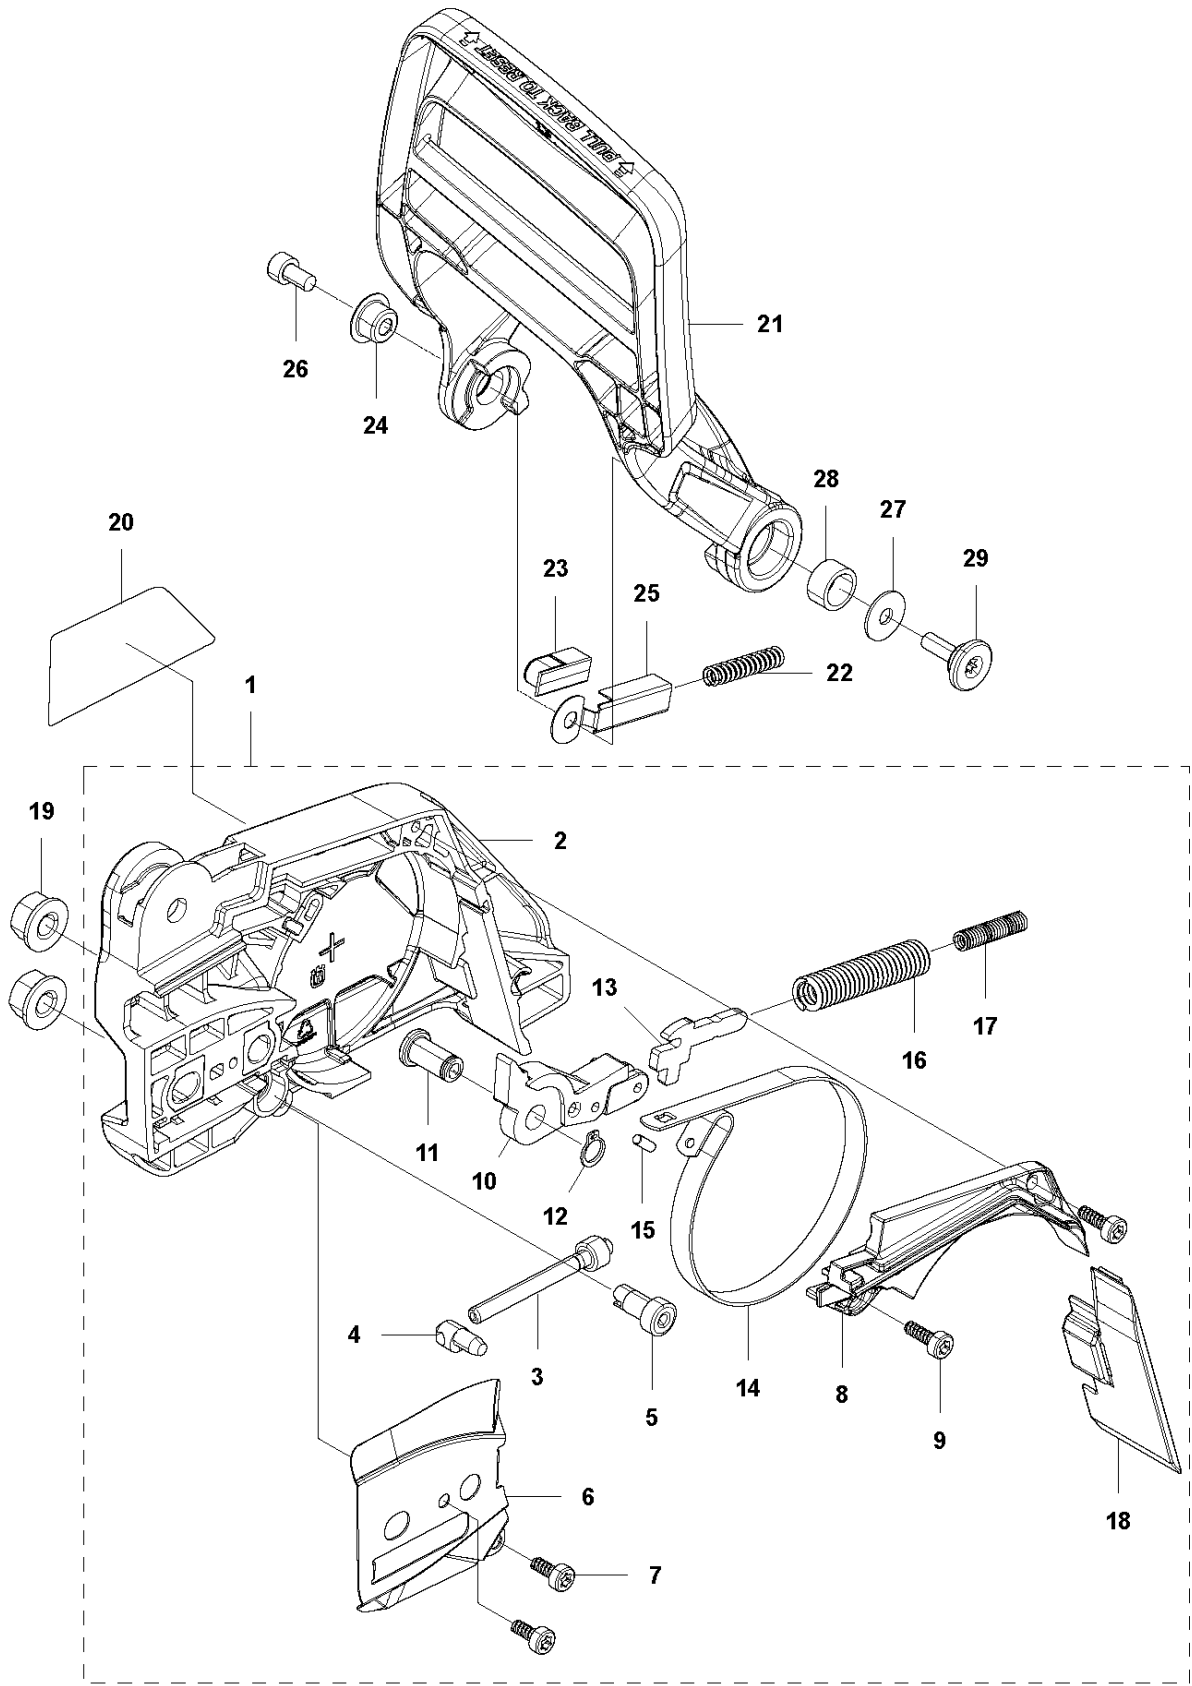

SPARE PARTS LIST

CHAIN SAWS

GZ4350

A GZ4350
CHAIN BRAKE & CLUTCH COVER

CHAIN BRAKE & CLUTCH COVER

GZ4350

Ref	Part No	Description	Remark	QTY	KIT
1	588 86 08-02	CLUTCH COVER ASSY		1	
2	588 74 90-01	CLUTCH COVER		1	1
3	513 63 77-01	SCREW		1	1
4	513 70 14-01	NUT		1	1
5	513 63 79-01	GEAR		1	1
6	576 98 39-01	PLATE		1	1
7	576 98 41-01	SCREW	T4x10-T27	2	1
8	576 98 38-01	COVER LID		1	1
9	576 98 40-01	SCREW	T4x12-T27	2	1
10	576 98 35-01	BRAKE LEVER		1	1
11	577 00 82-01	PEN		1	1
12	579 19 02-01	RING		1	1
13	516 82 56-01	ARM		1	1
14	580 49 08-01	BRAKE BAND		1	1
15	521 07 54-01	ROLLER		1	1
16	516 82 66-01	BRAKE SPRING		1	1
17	513 96 59-01	SPRING		1	1
18	576 98 42-01	WEAR PROTECTION		1	1
19	575 96 08-01	NUT	M8xP1.25	2	
20	590 92 34-01	DECAL		1	
21	581 64 73-01	HAND GUARD		1	
22	576 98 45-01	SPRING		1	
23	576 98 46-01	CATCH		1	
24	576 98 49-01	SPACER		1	
25	576 98 50-01	WEAR PROTECTION		1	
26	529 26 81-01	BOLT	M5x9-T27	1	
27	513 24 94-01	WASHER		1	
28	576 98 52-01	SPACER		1	
29	526 83 45-01	SCREW		1	

B GZ4350
CLUTCH & OIL PUMP

CLUTCH & OIL PUMP

GZ4350

Ref	Part No	Description	Remark	QTY KIT	
1	521 57 99-02	OIL PIPE		1	
2	521 58 00-01	FILTER		1	1
3	513 61 88-02	PIPE		1	
4	576 98 53-01	BAR MOUNT PLATE		1	
5	576 98 54-01	SCREW	M4x10-T27	1	
8	585 00 60-01	CLUTCH ASSY		1	
9	514 19 74-01	SHOE		3	8
10	585 00 61-01	CLUTCH SPRING		1	8
11	521 57 94-01	BOSS		1	8
12	513 62 57-01	PLATE		1	
13	513 95 61-01	DRUM	325P	1	
14	514 23 94-01	RIM		1	
15	513 70 12-01	BEARING		1	
16	521 58 65-01	OIL PUMP	325P	1	
17	511 19 45-01	WORM		1	16
18	506 74 57-01	BOLT	M4x16-T27	2	
19	576 98 31-01	PUMP COVER		1	
20	521 51 57-01	BOLT	M4x12-T27	2	

C GZ4350
CYLINDER COVER

CYLINDER COVER

GZ4350

Ref	Part No	Description	Remark	QTY KIT	
1	576 98 60-02	CYLINDER COVER ASSY		1	
2	578 01 64-02	GROMMET		1	1
3	514 24 82-01	GROMMET		1	1
4	579 19 13-01	SCREW	M5x14-T27	4	