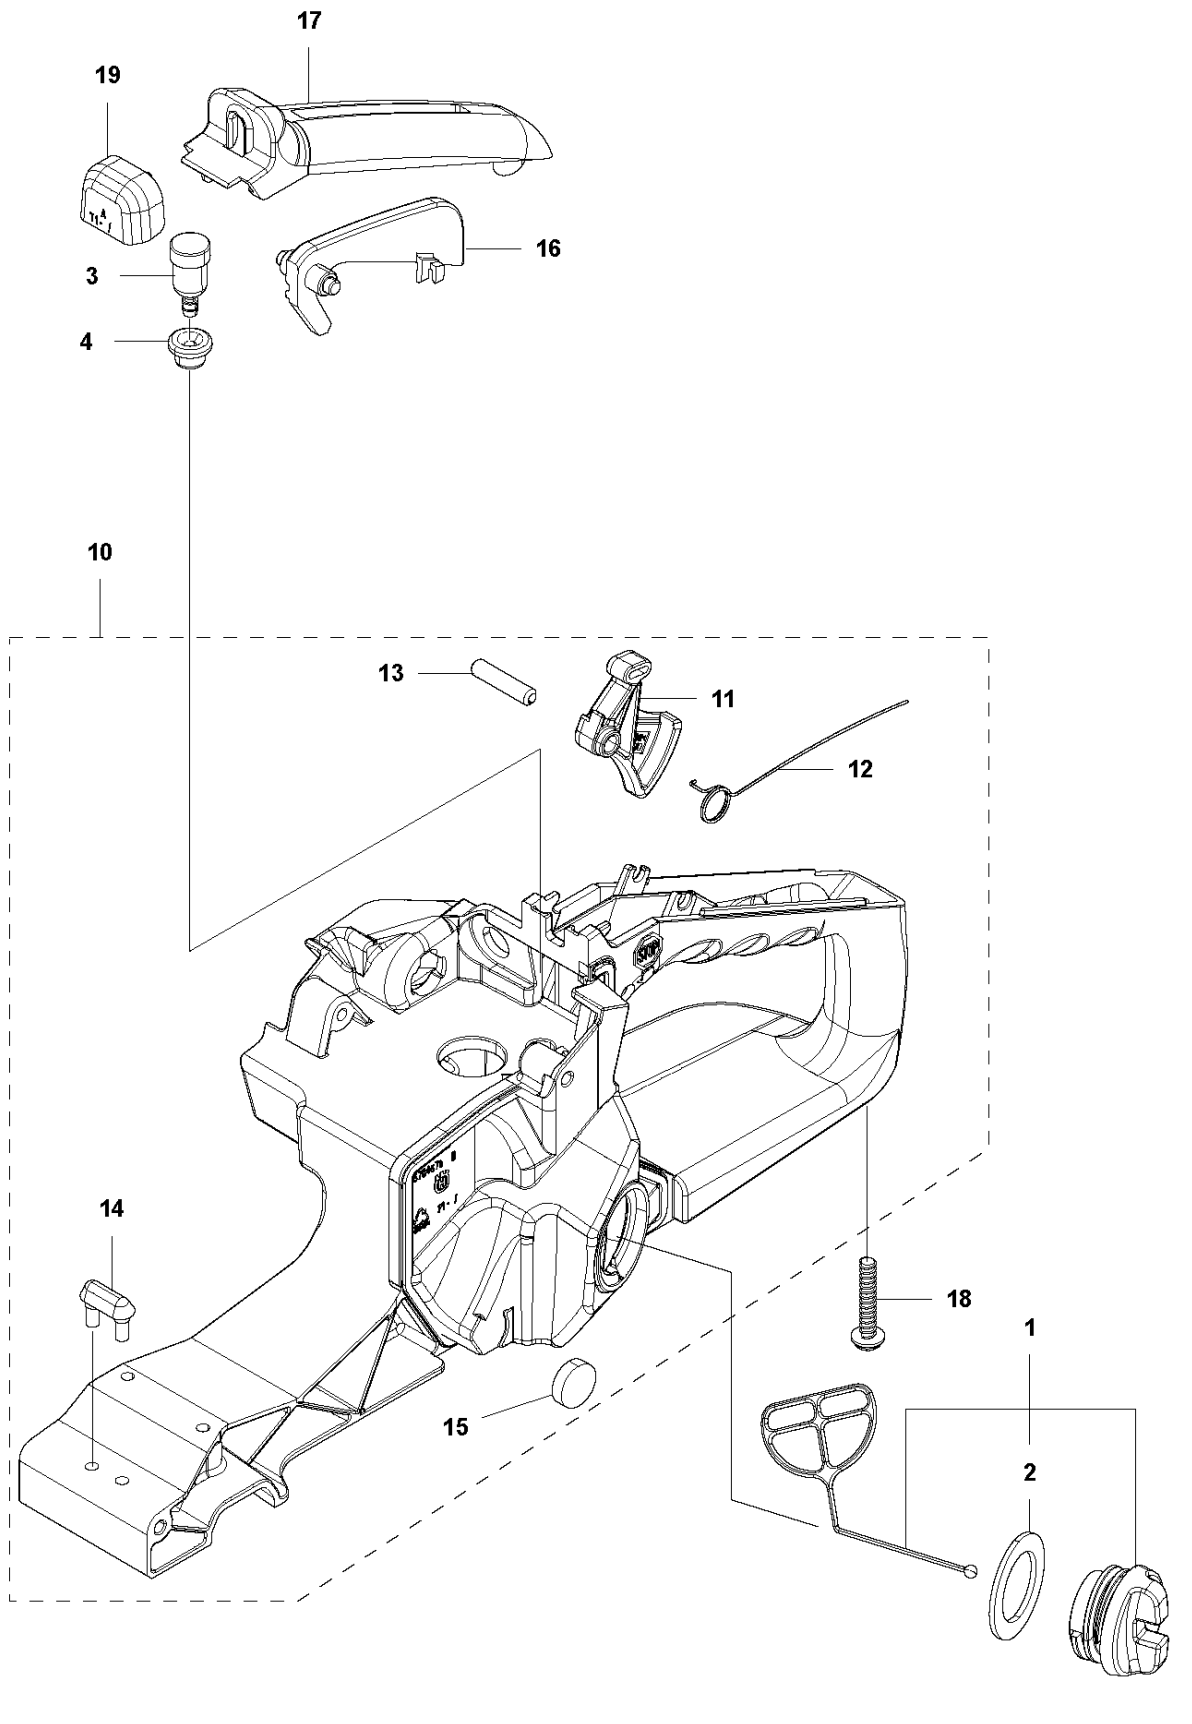

J GZ4350
FUEL TANK

FUEL TANK

GZ4350

Ref	Part No	Description	Remark	QTY	KIT
1	579 51 79-01	TANK CAP		1	
2	579 51 80-01	GASKET		1	1
3	513 75 15-01	BREATHER		1	
4	514 20 14-01	GROMMET		1	
10	579 19 27-01	HANDLE ASSY		1	
11	580 69 47-01	THROTTLE LEVER		1	10
12	505 04 80-01	SPRING		1	10
13	505 04 81-01	SPRING PIN		1	10
14	513 62 02-01	DAMPER		1	10
15	513 75 02-01	HELPER(M)		1	10
16	521 55 65-01	ARM		1	
17	583 95 08-02	COVER		1	
18	521 51 83-01	SCREW		1	
19	580 73 30-01	SUPPORT		1