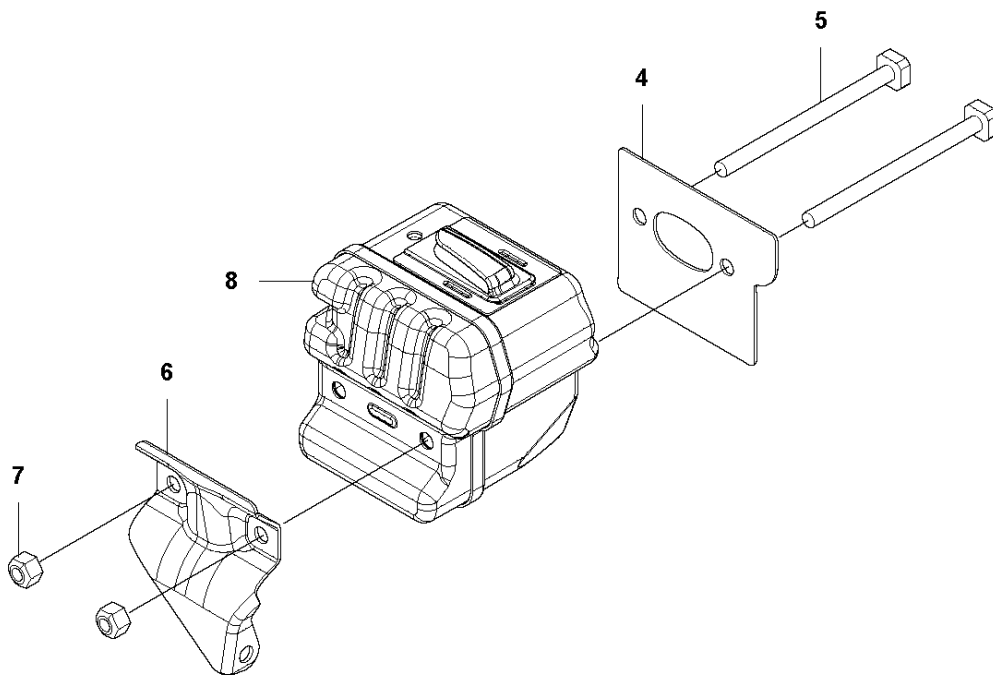

FOR EU/JAPAN ONLY