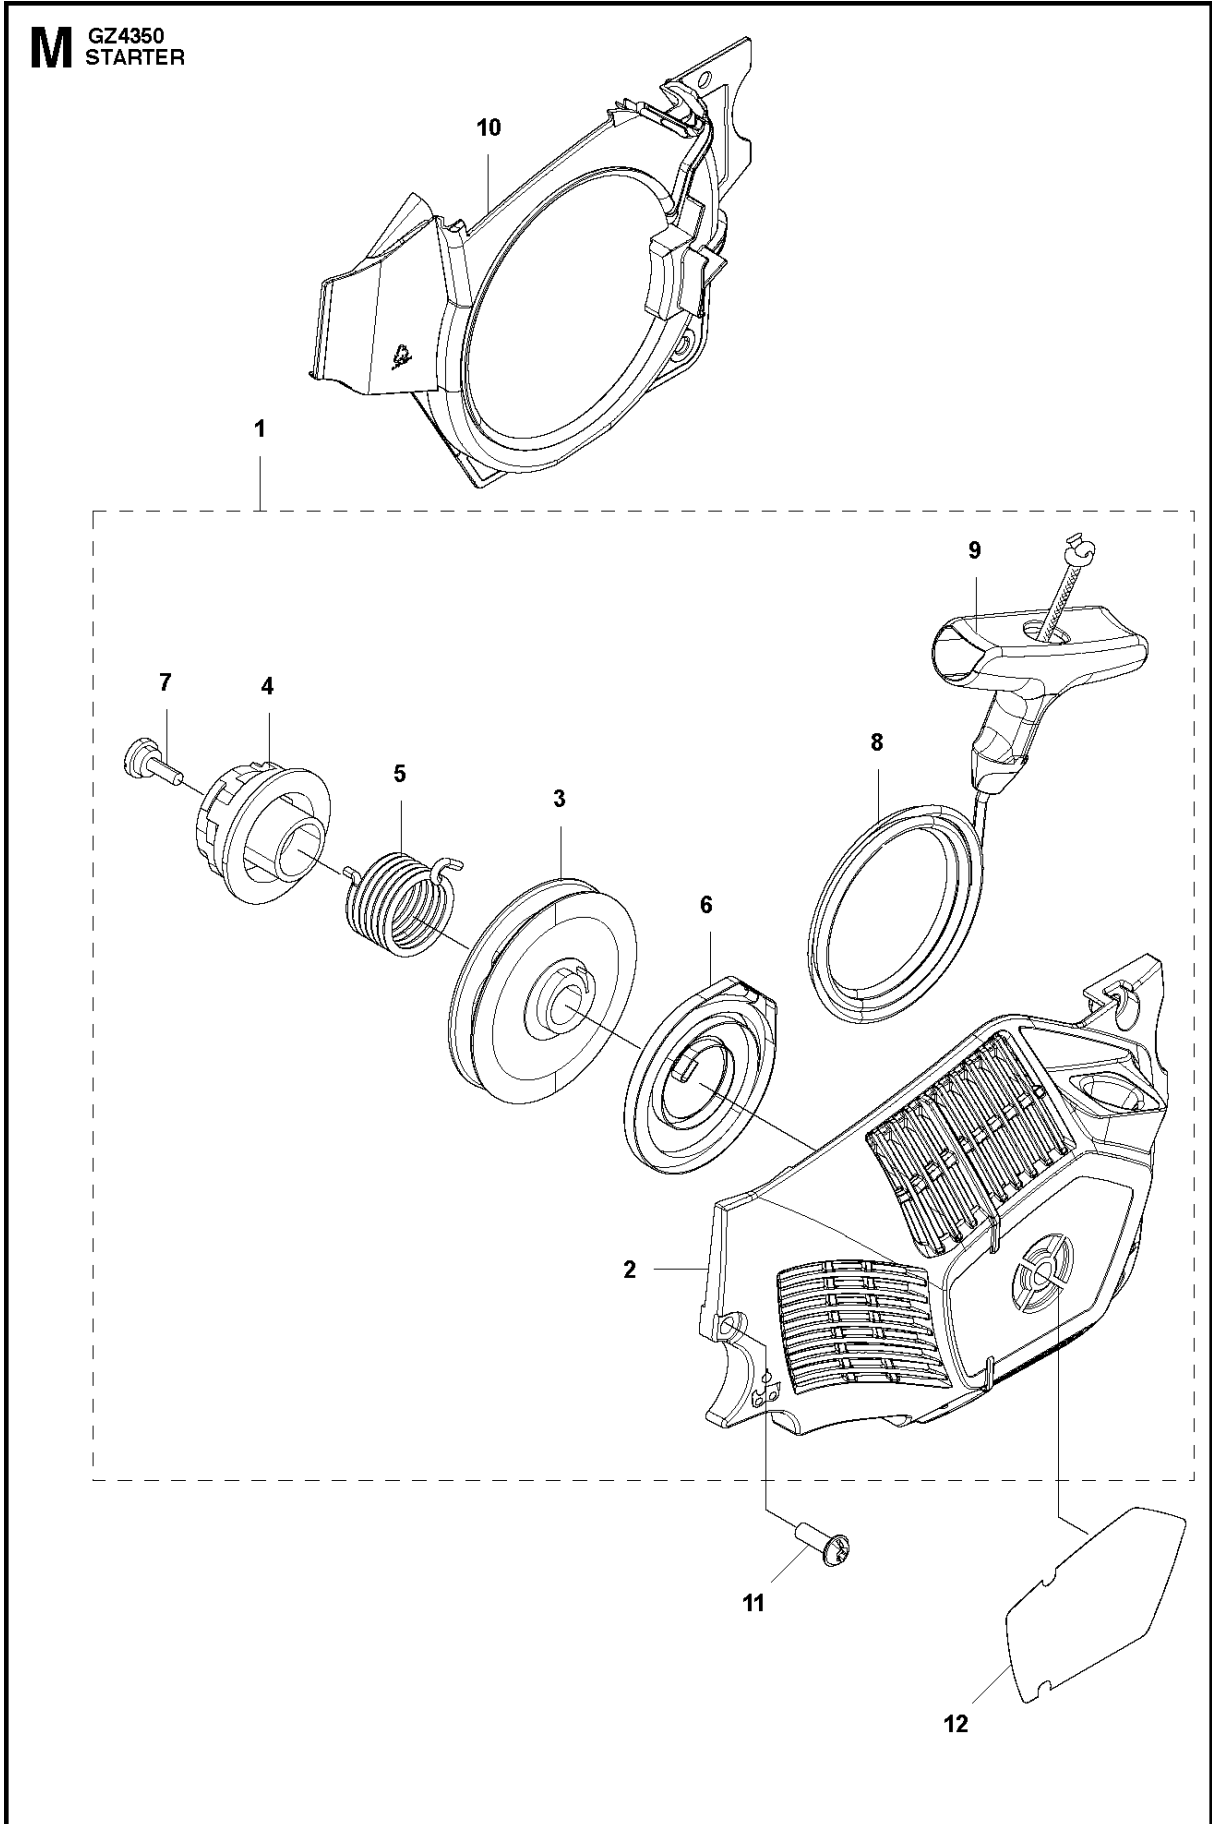

M GZ4350
STARTER

STARTER

GZ4350

Ref	Part No	Description	Remark	QTY	KIT
1	586 69 31-01	STARTER ASSY		1	
2	586 69 32-01	STARTER HOUSING		1	1
3	586 69 35-01	REEL		1	1
4	576 98 56-01	STARTER PULLEY		1	1
5	527 75 62-01	SPRING		1	1
6	576 38 33-01	SPRING CASSETTE ASSY		1	1
7	515 36 71-01	SCREW		1	1
8	527 75 61-01	ROPE		1	1
9	581 93 03-01	STARTER HANDLE		1	1
10	586 68 90-01	AIR CONDUCTOR		1	
11	579 19 13-01	SCREW	M5x14-T27	3	
12	590 92 33-01	DECAL		1