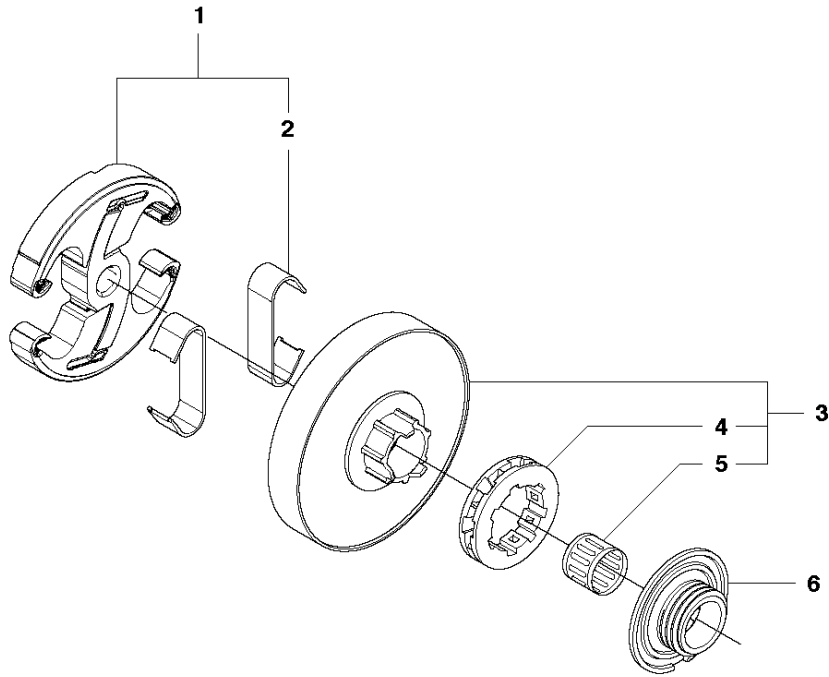

SPARE PARTS LIST

CHAIN SAWS

550 XP/XPG

A 550XP
CHAIN BRAKE & CLUTCH COVER

CHAIN BRAKE & CLUTCH COVER

550 XP/XPG

Ref	Part No	Description	Remark	QTY KIT	
1	522 67 75-01	HAND GUARD		1	
2	526 83 45-01	SCREW		2	
3	577 78 02-01	BUSHING		2	
4	505 19 73-01	NUT		2	
5	505 19 90-05	CLUTCH COVER ASSY		1	
6	503 75 18-01	PIN		1	5
7	526 22 18-01	SCREW CITXPANT		5	5
8	505 19 93-01	KNEE JOINT ASSY		1	5
9	503 90 83-01	BRAKE SPRING		1	5
10	505 19 95-02	BRAKE BAND ASSY		1	5
11	505 20 16-01	GUARD		1	5
12	505 19 97-01	COVER		1	5
14	523 05 80-01	LABEL		1	5
15	575 26 04-03	CHAIN TENSIONER KIT		1	5
16	740 48 07-02	O-RING		1	15, 5
17	503 23 00-63	WASHER		1	15, 5
20	537 01 74-01	BEARING SLEEVE		1	15, 5
22	505 19 98-01	CHAIN GUIDE		1	5

B 550XP
CLUTCH & OIL PUMP

CLUTCH & OIL PUMP

550 XP/XPG

Ref	Part No	Description	Remark	QTY	KIT
1	577 51 82-01	CLUTCH ASSY		1	
2	537 35 91-01	CLUTCH SPRING		2	1
3	575 26 10-05	CLUTCH DRUM ASSY	".325""x7"	1	
4	501 45 74-02	RIM	".325""x7"	1	3
5	503 25 34-01	NEEDLE BEARING		1	3
6	505 20 08-01	WORM WHEEL		1	
7	505 19 99-04	OIL PUMP ASSY		1	
8	505 20 02-01	PUMP PISTON		1	7
9	505 20 03-01	CASING		1	7
10	503 23 00-60	WASHER		2	7
11	503 89 16-01	SPRING		1	7
12	505 15 70-01	ADJUSTMENT SCREW		1	7
13	721 11 64-30	GROOVED PIN		1	7
14	526 81 81-01	SCREW ITXSCM		2	
15	505 20 04-01	OIL HOSE		1	
16	504 71 00-03	OIL PLUMMET		1	
17	720 12 33-00	PARALLEL PIN		2	7
18	503 89 15-01	SPRING		1	7
19	505 20 01-01	PUMP CYLINDER		1	7
20	503 62 49-01	SEALING PLUG		1	7