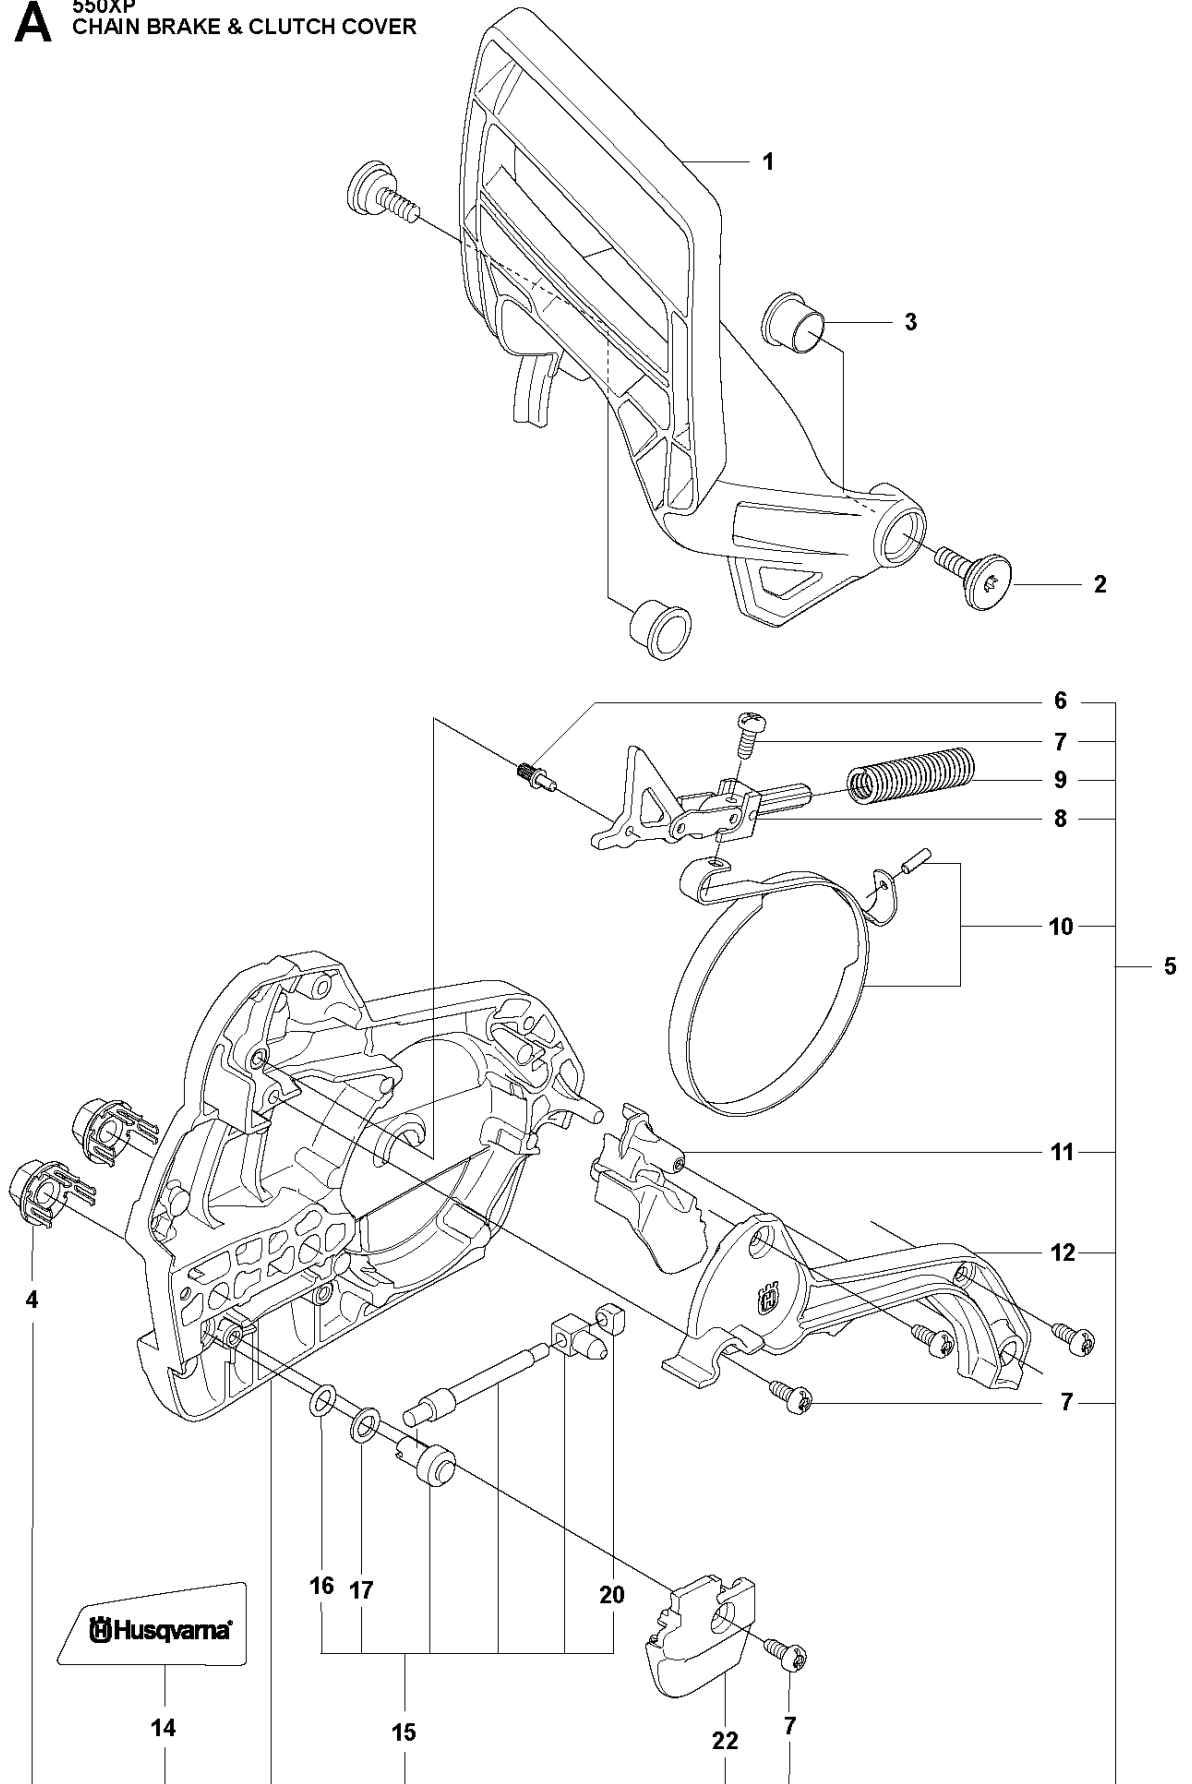

SPARE PARTS LIST

CHAIN SAWS

550 XP/XPG

A 550XP
CHAIN BRAKE & CLUTCH COVER

CHAIN BRAKE & CLUTCH COVER

550 XP/XPG

Ref	Part No	Description	Remark	QTY KIT	
1	522 67 75-01	HAND GUARD		1	
2	526 83 45-01	SCREW		2	
3	577 78 02-01	BUSHING		2	
4	505 19 73-01	NUT		2	
5	505 19 90-05	CLUTCH COVER ASSY		1	
6	503 75 18-01	PIN		1	5
7	526 22 18-01	SCREW CITXPANT		5	5
8	505 19 93-01	KNEE JOINT ASSY		1	5
9	503 90 83-01	BRAKE SPRING		1	5
10	505 19 95-02	BRAKE BAND ASSY		1	5
11	505 20 16-01	GUARD		1	5
12	505 19 97-01	COVER		1	5
14	523 05 80-01	LABEL		1	5
15	575 26 04-03	CHAIN TENSIONER KIT		1	5
16	740 48 07-02	O-RING		1	15, 5
17	503 23 00-63	WASHER		1	15, 5
20	537 01 74-01	BEARING SLEEVE		1	15, 5
22	505 19 98-01	CHAIN GUIDE		1	5

B 550XP
CLUTCH & OIL PUMP

CLUTCH & OIL PUMP

550 XP/XPG

Ref	Part No	Description	Remark	QTY	KIT
1	577 51 82-01	CLUTCH ASSY		1	
2	537 35 91-01	CLUTCH SPRING		2	1
3	575 26 10-05	CLUTCH DRUM ASSY	".325""x7"	1	
4	501 45 74-02	RIM	".325""x7"	1	3
5	503 25 34-01	NEEDLE BEARING		1	3
6	505 20 08-01	WORM WHEEL		1	
7	505 19 99-04	OIL PUMP ASSY		1	
8	505 20 02-01	PUMP PISTON		1	7
9	505 20 03-01	CASING		1	7
10	503 23 00-60	WASHER		2	7
11	503 89 16-01	SPRING		1	7
12	505 15 70-01	ADJUSTMENT SCREW		1	7
13	721 11 64-30	GROOVED PIN		1	7
14	526 81 81-01	SCREW ITXSCM		2	
15	505 20 04-01	OIL HOSE		1	
16	504 71 00-03	OIL PLUMMET		1	
17	720 12 33-00	PARALLEL PIN		2	7
18	503 89 15-01	SPRING		1	7
19	505 20 01-01	PUMP CYLINDER		1	7
20	503 62 49-01	SEALING PLUG		1	7