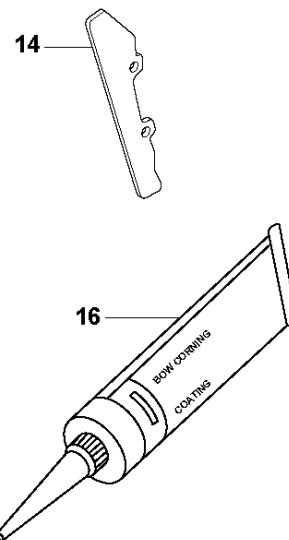

WINTER KIT 550XP