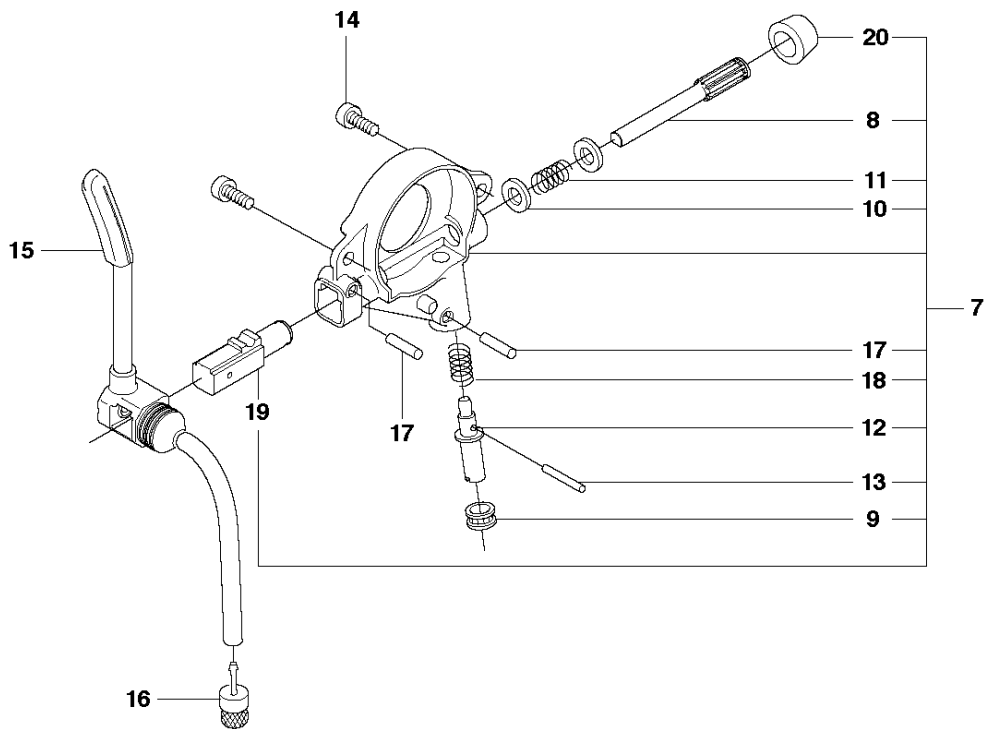

SPARE PARTS LIST

CHAIN SAWS

550 XP/XPG

A 550XP
CHAIN BRAKE & CLUTCH COVER

CHAIN BRAKE & CLUTCH COVER

550 XP/XPG

Ref	Part No	Description	Remark	QTY KIT	
1	522 67 75-01	HAND GUARD		1	
2	526 83 45-01	SCREW		2	
3	577 78 02-01	BUSHING		2	
4	505 19 73-01	NUT		2	
5	505 19 90-05	CLUTCH COVER ASSY		1	
6	503 75 18-01	PIN		1	5
7	526 22 18-01	SCREW CITXPANT		5	5
8	505 19 93-01	KNEE JOINT ASSY		1	5
9	503 90 83-01	BRAKE SPRING		1	5
10	505 19 95-02	BRAKE BAND ASSY		1	5
11	505 20 16-01	GUARD		1	5
12	505 19 97-01	COVER		1	5
14	523 05 80-01	LABEL		1	5
15	575 26 04-03	CHAIN TENSIONER KIT		1	5
16	740 48 07-02	O-RING		1	15, 5
17	503 23 00-63	WASHER		1	15, 5
20	537 01 74-01	BEARING SLEEVE		1	15, 5
22	505 19 98-01	CHAIN GUIDE		1	5

B 550XP
CLUTCH & OIL PUMP

CLUTCH & OIL PUMP

550 XP/XPG

Ref	Part No	Description	Remark	QTY	KIT
1	577 51 82-01	CLUTCH ASSY		1	
2	537 35 91-01	CLUTCH SPRING		2	1
3	575 26 10-05	CLUTCH DRUM ASSY	".325""x7"	1	
4	501 45 74-02	RIM	".325""x7"	1	3
5	503 25 34-01	NEEDLE BEARING		1	3
6	505 20 08-01	WORM WHEEL		1	
7	505 19 99-04	OIL PUMP ASSY		1	
8	505 20 02-01	PUMP PISTON		1	7
9	505 20 03-01	CASING		1	7
10	503 23 00-60	WASHER		2	7
11	503 89 16-01	SPRING		1	7
12	505 15 70-01	ADJUSTMENT SCREW		1	7
13	721 11 64-30	GROOVED PIN		1	7
14	526 81 81-01	SCREW ITXSCM		2	
15	505 20 04-01	OIL HOSE		1	
16	504 71 00-03	OIL PLUMMET		1	
17	720 12 33-00	PARALLEL PIN		2	7
18	503 89 15-01	SPRING		1	7
19	505 20 01-01	PUMP CYLINDER		1	7
20	503 62 49-01	SEALING PLUG		1	7