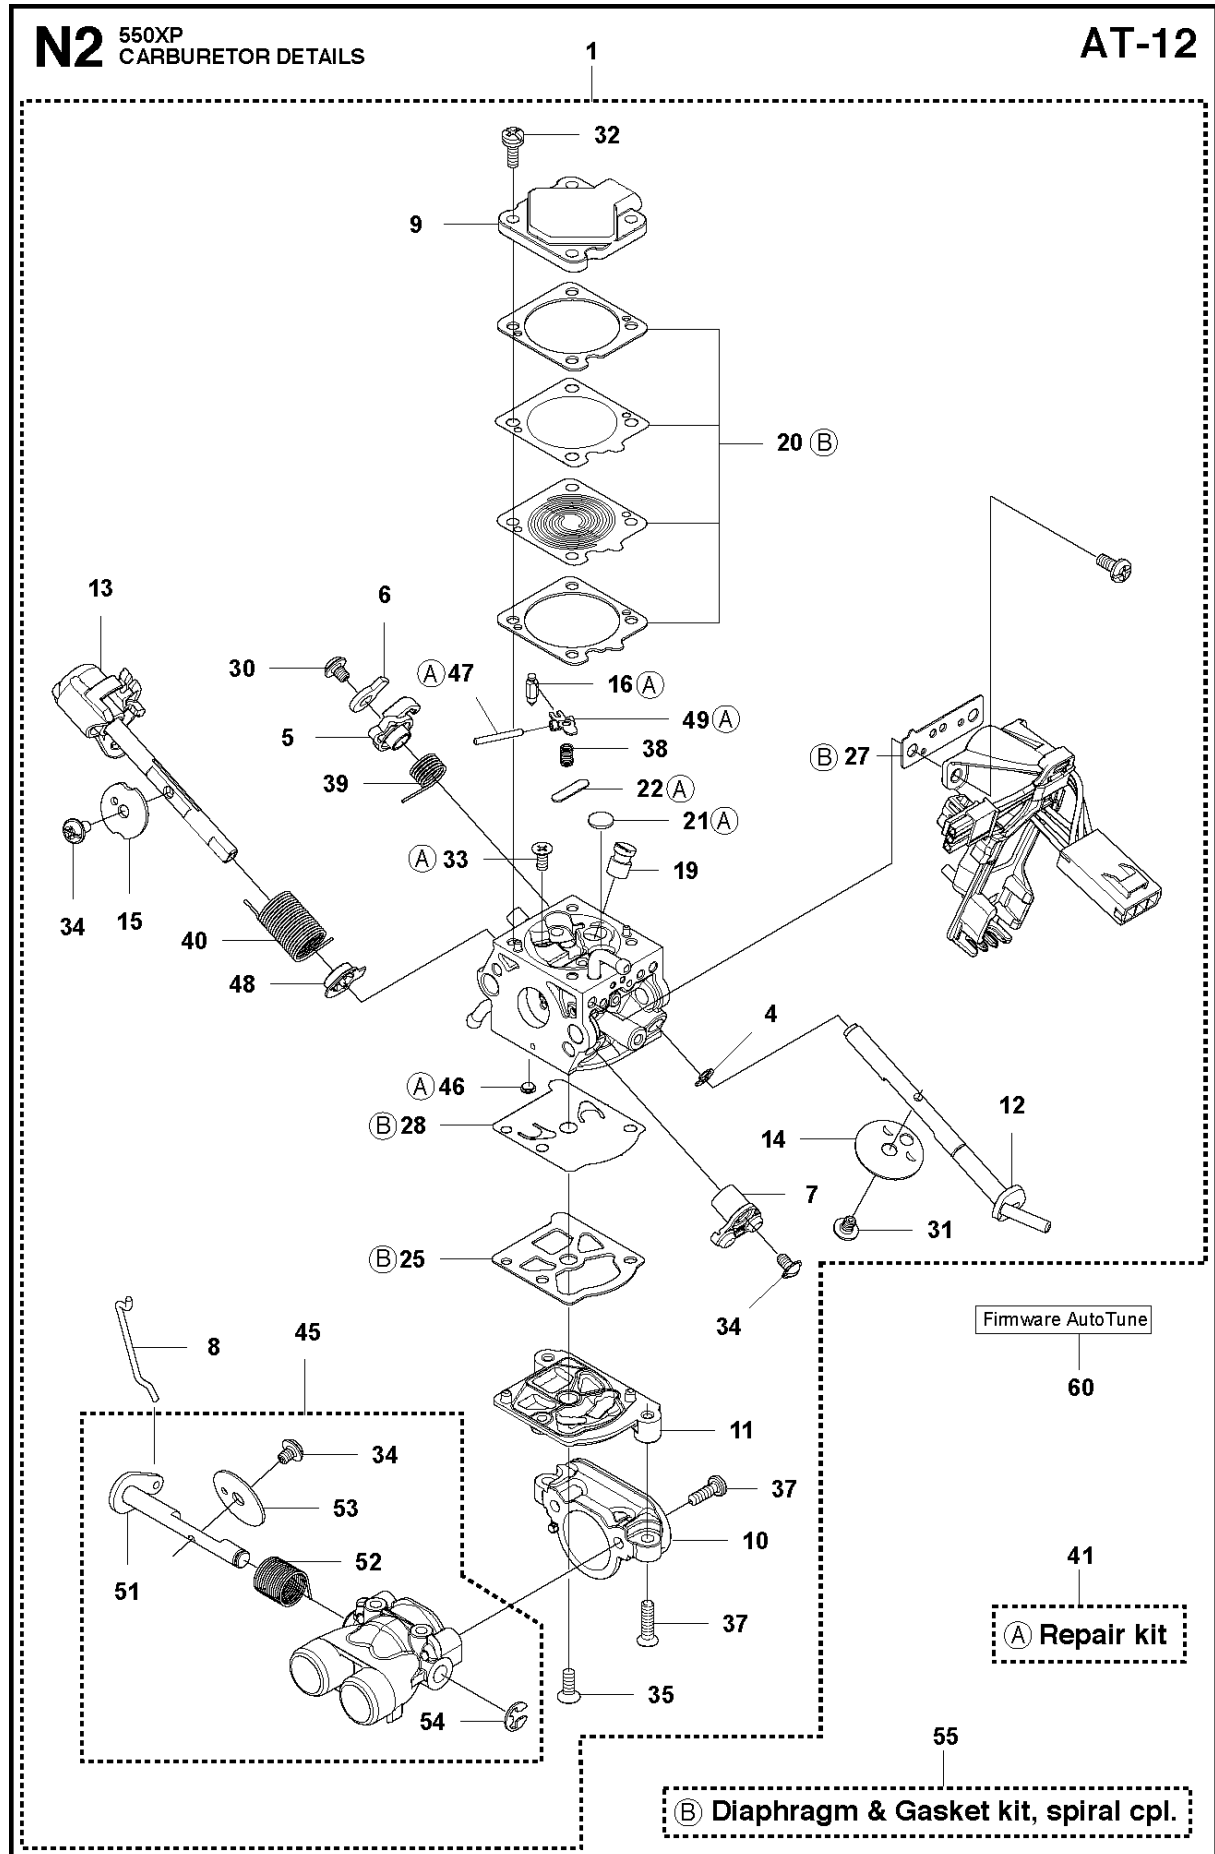

CARBURETOR DETAILS

550 XP/XPG

Ref	Part No	Description	Remark	QTY KIT	
1	587 08 48-06	CARBURETTOR KIT	AT-12	1	
4	577 26 29-01	RETAINER		1	1
5	574 35 77-01	LEVER		1	1
6	576 61 85-01	LEVER		1	1
7	577 21 92-01	THROTTLE LEVER ASSY		1	1
8	574 35 79-01	LINK		1	1
9	574 35 81-01	COVER		1	1
10	575 79 48-01	INLET		1	1
11	575 79 47-01	COVER		1	1
12	574 35 84-01	SHAFT ASSY		1	1
13	574 35 82-01	SHAFT		1	1
14	574 35 85-01	VALVE		1	1
15	501 64 95-01	THROTTLE VALVE		1	1
16	503 56 34-01	NEEDLE VALVE		1	1
21	504 79 08-01	PLUG		1	1
22	586 49 71-01	PLUG		1	1
25	504 13 09-06	GASKET		1	1
19	576 61 88-01	NOZZLE ASSY		1	1
20	582 36 64-01	DIAPHRAGM & GASKET KIT		1	1
27	574 35 87-01	GASKET		1	1
28	577 01 66-01	DIAPHRAGM		1	1
30	501 46 87-01	SCREW		1	1
31	537 00 34-01	SCREW		1	1
32	537 00 31-01	SCREW		4	1
33	502 84 71-01	SCREW		1	1
34	544 11 15-01	SCREW		2	1
35	574 35 90-01	SCREW		1	1
37	576 61 89-01	SCREW		4	1
38	503 56 24-01	SPRING		5	1
39	574 35 93-01	SPRING		1	1
40	574 35 94-01	SPRING		1	1
41	582 36 62-01	REPAIR KIT		1	
45	579 32 31-01	THROTTLE VALVE ASSY		1	1
46	501 66 61-01	SCREEN		1	1
47	505 52 01-25	PIN		1	1
48	574 35 96-01	BUSHING		1	1
49	501 64 96-01	LEVER		1	1
51	586 76 74-01	SHAFT ASSY		1	1
52	574 35 76-01	SPRING		1	1
53	576 61 90-01	VALVE		1	1
54	505 31 67-36	RING		1	1
55	582 36 65-01	DIAPHRAGM & GASKET KIT		1	
60	.	TBD	Download from your local supportsite