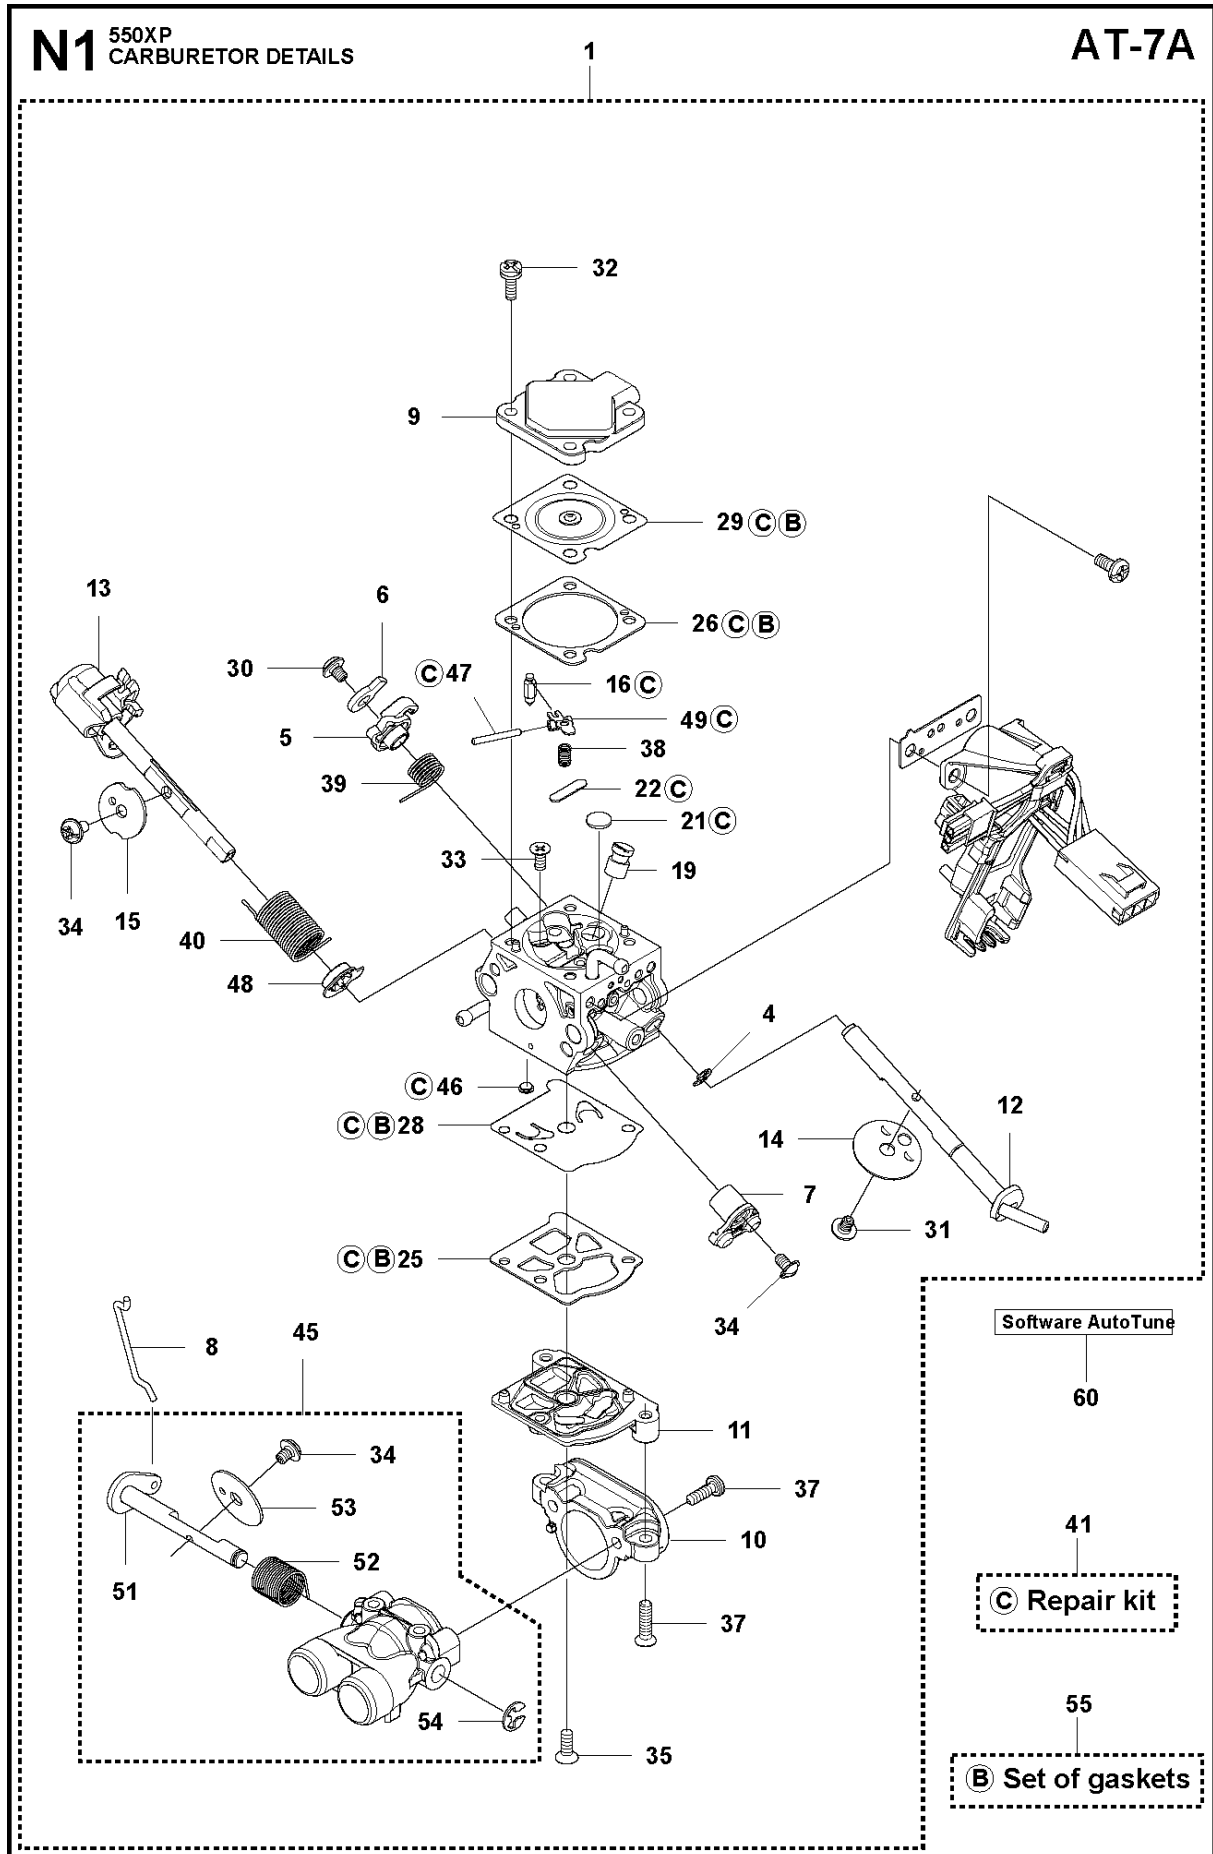

CARBURETOR DETAILS

550 XP/XPG

Ref	Part No	Description	Remark	QTY	KIT
4	577 26 29-01	RETAINER		1	1
5	574 35 77-01	LEVER		1	1
6	576 61 85-01	LEVER		1	1
7	577 21 92-01	THROTTLE LEVER ASSY		1	1
8	574 35 79-01	LINK		1	1
9	574 35 81-01	COVER		1	1
10	575 79 48-01	INLET		1	1
11	575 79 47-01	COVER		1	1
12	574 35 84-01	SHAFT ASSY		1	1
13	574 35 82-01	SHAFT		1	1
14	574 35 85-01	VALVE		1	1
15	574 35 75-01	VALVE		1	1
16	503 56 34-01	NEEDLE VALVE		1	1
19	576 61 88-01	NOZZLE ASSY		1	1
21	504 79 08-01	PLUG		1	1
22	502 84 69-01	PLUG		1	1
25	504 13 09-06	GASKET		1	1
26	574 35 86-01	GASKET		1	1
28	577 01 66-01	DIAPHRAGM		1	1
29	574 35 88-01	DIAPHRAGM ASSY		1	1
30	501 46 87-01	SCREW		1	1
31	537 00 34-01	SCREW		1	1
32	537 00 31-01	SCREW		4	1
33	502 84 71-01	SCREW		1	1
34	544 11 15-01	SCREW		2	1
35	574 35 90-01	SCREW		1	1
37	576 61 89-01	SCREW		4	1
38	503 56 24-01	SPRING		1	1
39	574 35 93-01	SPRING		1	1
40	574 35 94-01	SPRING		1	1
41	577 66 61-01	REPAIR KIT		1	
45	579 32 31-01	THROTTLE VALVE ASSY		1	1
46	501 66 61-01	SCREEN		1	1
47	505 52 01-25	PIN		1	1
48	574 35 96-01	BUSHING		1	1
49	502 84 74-01	LEVER		1	1
51	574 35 74-01	SHAFT ASSY		1	1
52	574 35 76-01	SPRING		1	1
53	576 61 90-01	VALVE		1	1
54	505 31 67-36	RING		1	1
55	576 66 65-01	GASKET KIT		1	
60	.	TBD	Download from your local supportsite		