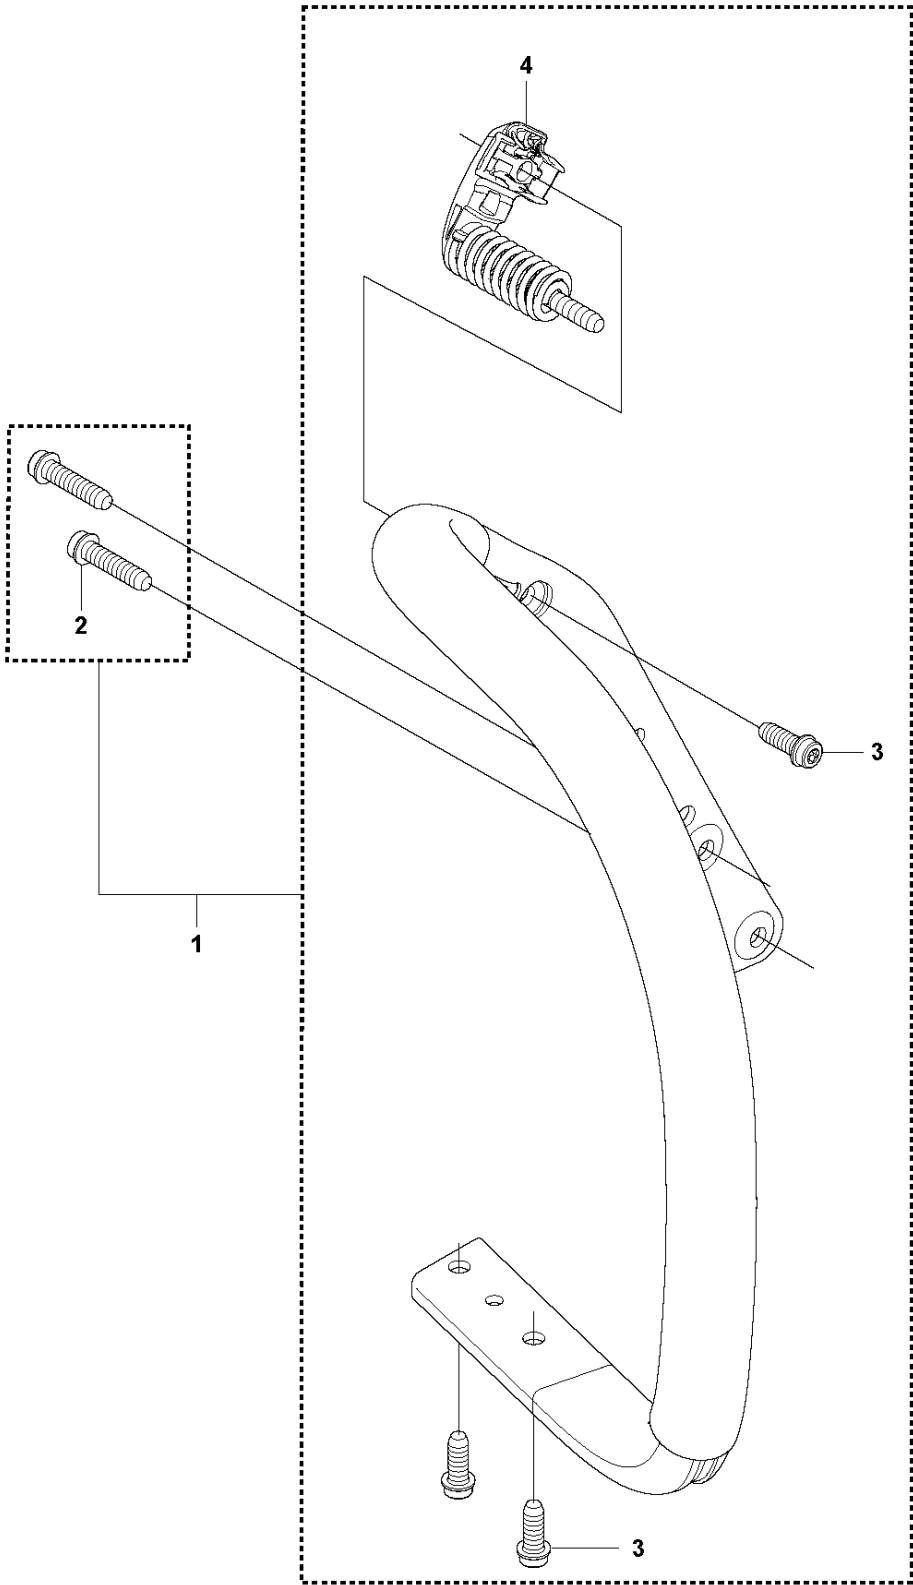

K1 550XP
HANDLES

HANDLE

550 XP/XPG

Ref	Part No	Description	Remark	QTY	KIT
1	577 79 82-03	FRONT HANDLE		1	
2	525 79 81-03	SCREW ITXSCFT		2	1
3	525 79 81-01	SCREW ITXSCFT		4	1
4	522 95 15-07	ANTIVIBRATION ELEMENT		1	1