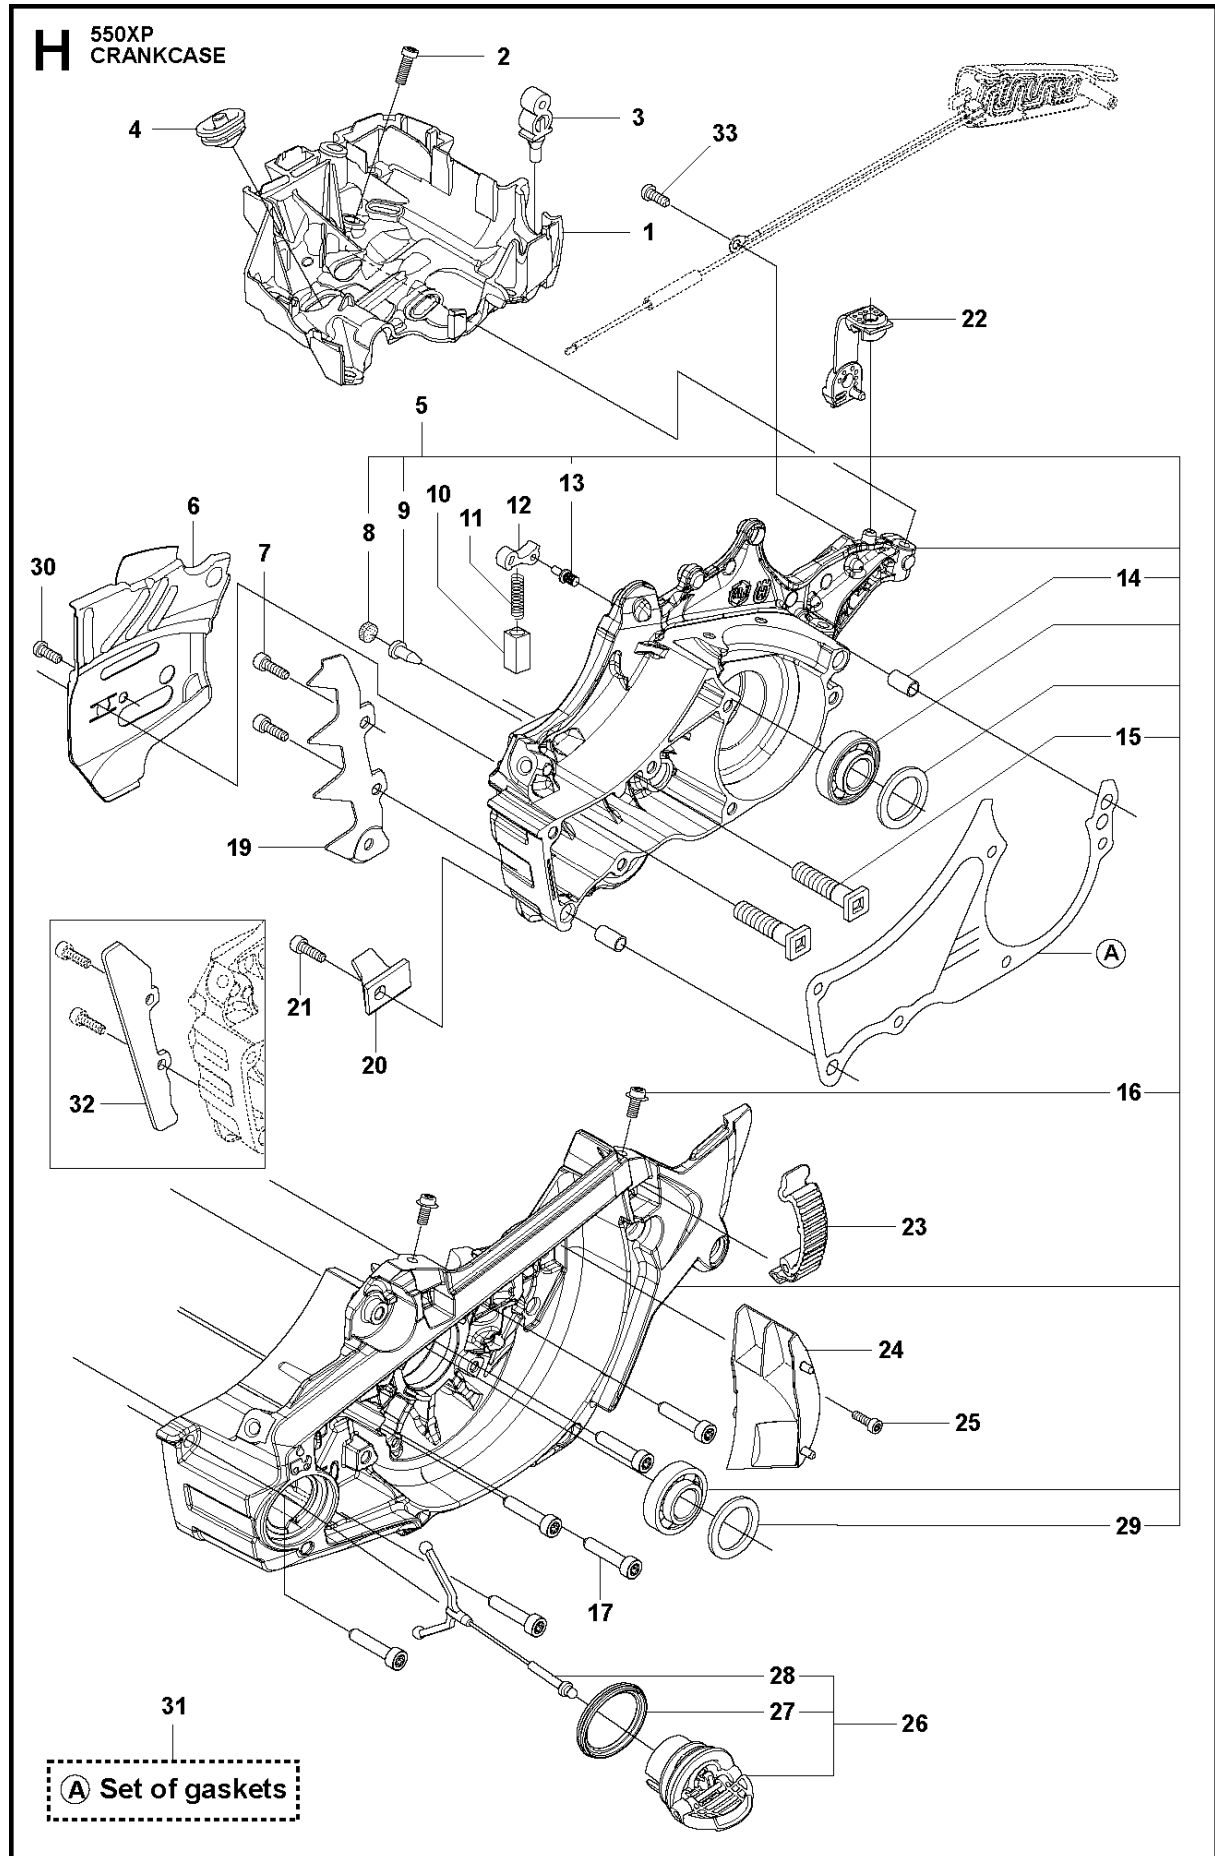

CRANKCASE

550 XP/XPG

Ref	Part No	Description	Remark	QTY	KIT
1	525 40 32-01	CARBURETTOR		1	
2	525 75 52-02	SCREW ITXSCFM		4	
3	503 86 93-01	SUPPORT		2	
4	581 55 92-01	BELLOWS		1	
5	577 83 47-13	CRANKCASE ASSY		1	
6	522 74 28-01	CHAIN GUIDE PLATE		1	
7	575 79 35-01	SCREW ITXPANM		2	
8	537 40 35-01	FILTER		1	5
9	530 02 61-19	CHECK VALVE		1	5
10	537 21 07-01	SPRING GUIDE		1	
11	503 43 65-01	POSITION SPRING		1	
12	505 20 12-01	CATCH		1	
13	503 75 18-01	PIN		1	5
14	501 27 08-01	GUIDE BUSHING		2	5
15	505 21 73-01	BAR BOLT		2	5
16	525 82 44-01	SCREW ITXSCM		2	5
17	575 84 11-04	SCREW ITXSCM		6	
19	578 40 05-01	SPIKE		1	
20	537 37 79-02	CHAIN CATCHER		1	
21	525 79 81-03	SCREW ITXSFT		1	
22	505 12 58-01	DEFLECTION LIMITER		1	
23	503 89 47-03	SNAP LOCKING		3	
24	588 05 92-01	AIR NOZZLE		1	
25	526 81 81-01	SCREW ITXSCM		1	
26	577 87 86-03	TANK CAP ASSY		1	
27	589 24 13-01	GASKET		1	26
28	503 57 89-01	HOLDER		1	26
29	525 39 12-01	RADIAL SEAL		1	5
30	525 88 74-01	SCREW CITXPANT		1	
31	577 76 66-03	GASKET KIT	A=Set of gaskets - Up to s/n 20181900169	1	
31	577 76 66-04	GASKET KIT	A=Set of gaskets From s/n 20181900170	1	
32	577 88 72-01	ENCLOSED KIT		1	
33	526 22 18-01	SCREW CITXPANT		1