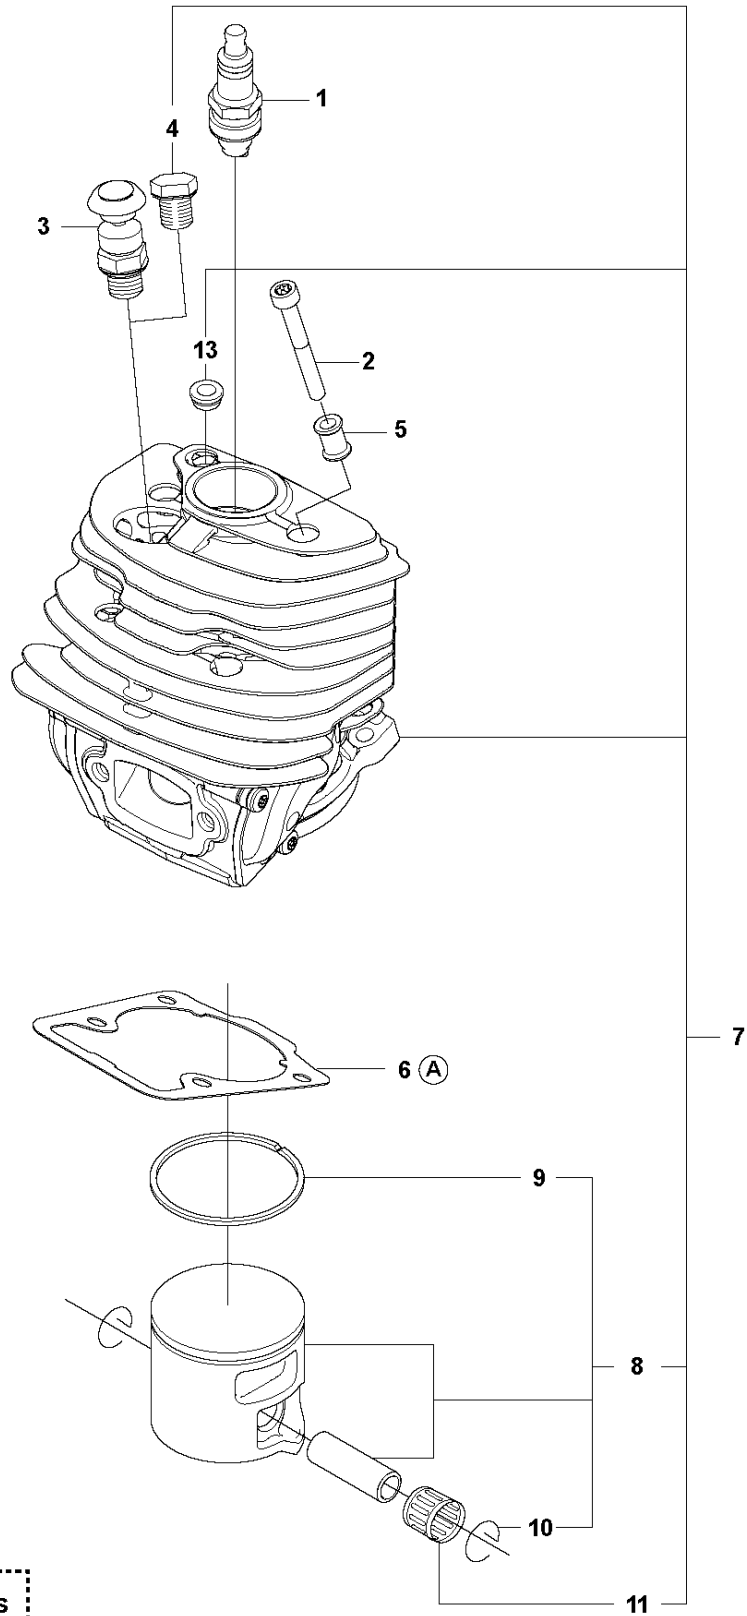

B 550XP
CLUTCH & OIL PUMP

CLUTCH & OIL PUMP

550 XP/XPG

Ref	Part No	Description	Remark	QTY	KIT
1	577 51 82-01	CLUTCH ASSY		1	
2	537 35 91-01	CLUTCH SPRING		2	1
3	575 26 10-05	CLUTCH DRUM ASSY	".325""x7"	1	
4	501 45 74-02	RIM	".325""x7"	1	3
5	503 25 34-01	NEEDLE BEARING		1	3
6	505 20 08-01	WORM WHEEL		1	
7	505 19 99-04	OIL PUMP ASSY		1	
8	505 20 02-01	PUMP PISTON		1	7
9	505 20 03-01	CASING		1	7
10	503 23 00-60	WASHER		2	7
11	503 89 16-01	SPRING		1	7
12	505 15 70-01	ADJUSTMENT SCREW		1	7
13	721 11 64-30	GROOVED PIN		1	7
14	526 81 81-01	SCREW ITXSCM		2	
15	505 20 04-01	OIL HOSE		1	
16	504 71 00-03	OIL PLUMMET		1	
17	720 12 33-00	PARALLEL PIN		2	7
18	503 89 15-01	SPRING		1	7
19	505 20 01-01	PUMP CYLINDER		1	7
20	503 62 49-01	SEALING PLUG		1	7

C 550XP
CYLINDER COVER

CYLINDER COVER

550 XP/XPG

Ref	Part No	Description	Remark	QTY	KIT
1	587 24 86-03	CYLINDER COVER ASSY		1	
2	587 14 95-01	LABEL		1	1

D 550XP
CYLINDER PISTON

CYLINDER PISTON

550 XP/XPG

Ref	Part No	Description	Remark	QTY	KIT
1	574 51 96-01	SPARK PLUG		1	
2	582 39 27-01	SCREW		4	
3	575 27 69-01	DECOMPRESSION VALVE		1	
4	503 55 22-01	PLUG		1	
5	576 71 76-02	SLEEVE		4	
6	525 31 58-01	GASKET		1	12
7	577 76 47-07	CYLINDER ASSY		1	
8	577 04 70-08	PISTON ASSY		1	7
9	577 95 83-01	PISTON RING		1	8, 7
10	737 44 10-00	SNAP RING		2	8, 7
11	503 25 63-02	NEEDLE BEARING		1	7
12	577 76 66-03	GASKET KIT	A=Set of gaskets - Up to s/n 20181900169	1	
12	577 76 66-04	GASKET KIT	A=Set of gaskets From s/n 20181900170	1	
13	520 29 11-01	BUSHING			7