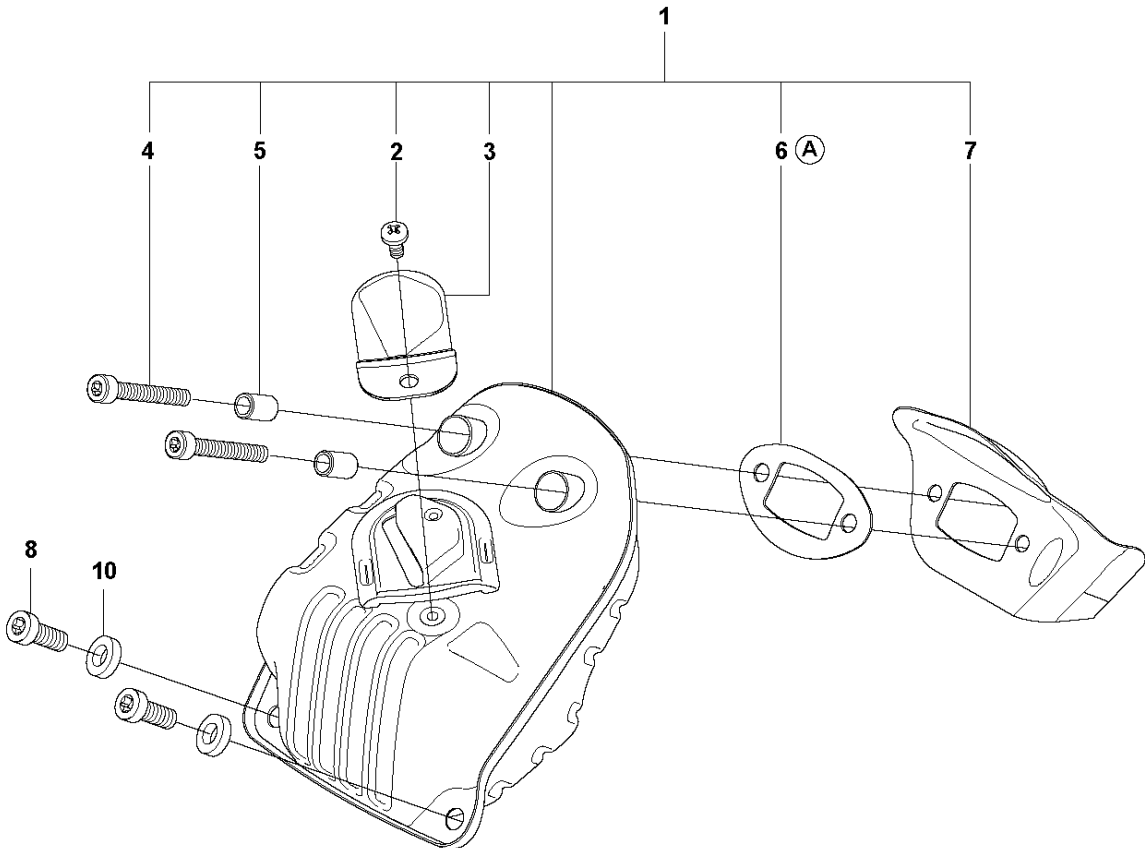

F 550XP
MUFFLER

9
(A) Set of gaskets

MUFFLER

550 XP/XPG

Ref	Part No	Description	Remark	QTY	KIT
1	523 05 26-04	MUFFLER KIT		1	
2	724 12 87-59	SCREW CRPANM		1	1
3	576 89 02-01	SPARK ARRESTER		1	1
4	525 82 51-04	SCREW ITXSCM		2	1
5	577 65 63-01	SLEEVE		2	1
6	523 05 24-01	GASKET		1	1, 9
7	523 05 25-01	HEAT DEFLECTOR		1	1
8	525 76 25-01	SCREW ITXSCM		2	
9	577 76 66-03	GASKET KIT	A=Set of gaskets - Up to s/n 20181900169	1	
9	577 76 66-04	GASKET KIT	A=Set of gaskets From s/n 20181900170	1	
10	577 90 22-01	WASHER		1