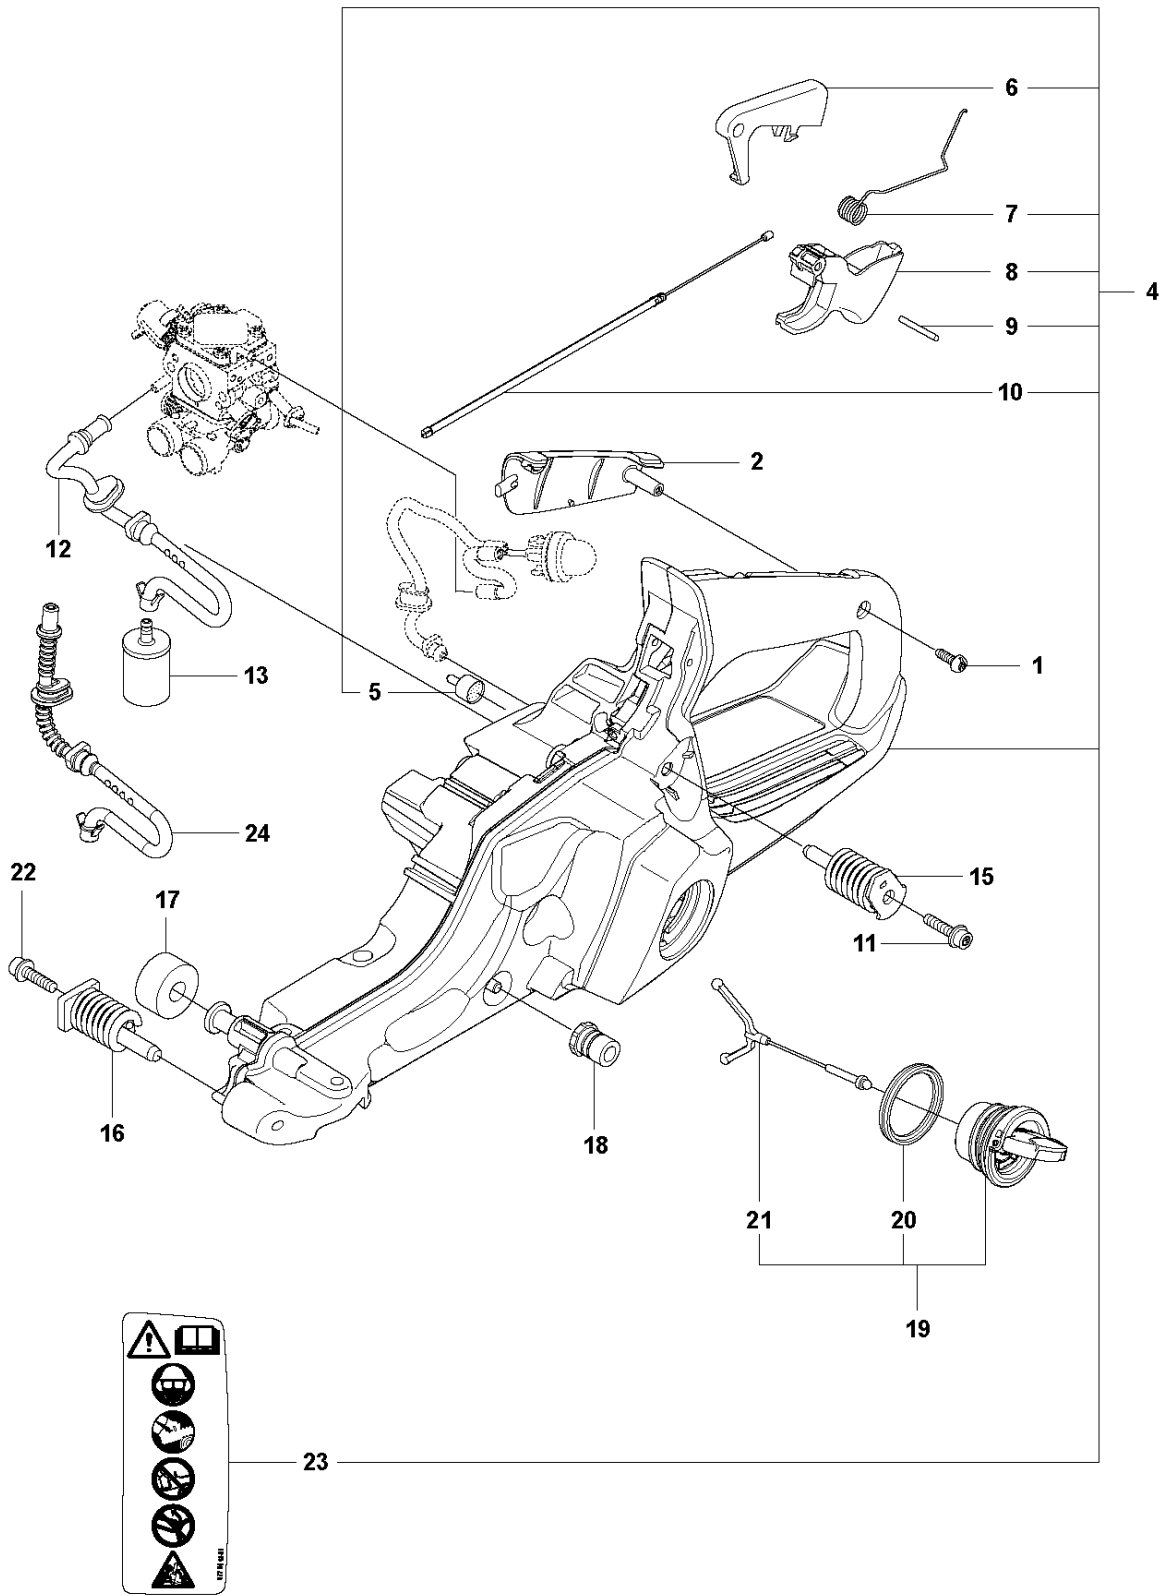

J 550XP
FUEL TANK

FUEL TANK

550 XP/XPG

Ref	Part No	Description	Remark	QTY	KIT
1	525 88 74-01	SCREW CITXPANT		1	
2	504 10 63-01	HANDLE INSERT		1	
4	577 79 02-03	FUEL TANK ASSY		1	
5	501 15 29-01	TANK VENT ASSY		1	4
6	544 09 98-01	THROTTLE LOCKOUT		1	4
7	544 09 99-01	SPRING		1	4
8	505 15 77-01	THROTTLE		1	4
9	720 18 25-20	PARALLEL PIN		1	4
10	579 48 24-01	THROTTLE CABLE ASSY		1	4
11	525 79 81-02	SCREW ITXSCFT		1	
12	573 99 35-03	FUEL HOSE	Up to AT-7A	1	
13	503 44 32-01	FUEL FILTER		1	
15	578 22 74-03	ANTIVIBRATION ELEMENT		1	
16	505 12 87-02	ANTIVIBRATION ELEMENT		1	
17	523 08 55-01	DEFLECTION LIMITER		1	
18	501 00 76-01	LATERAL SUPPORT		1	
19	522 62 00-03	TANK CAP ASSY		1	
20	589 24 11-01	GASKET		1	19
21	503 57 89-01	HOLDER		1	19
22	525 79 81-03	SCREW ITXSCFT		1	
23	577 84 43-01	DECAL		1	4
24	577 50 41-01	FUEL HOSE	From AT-12	1