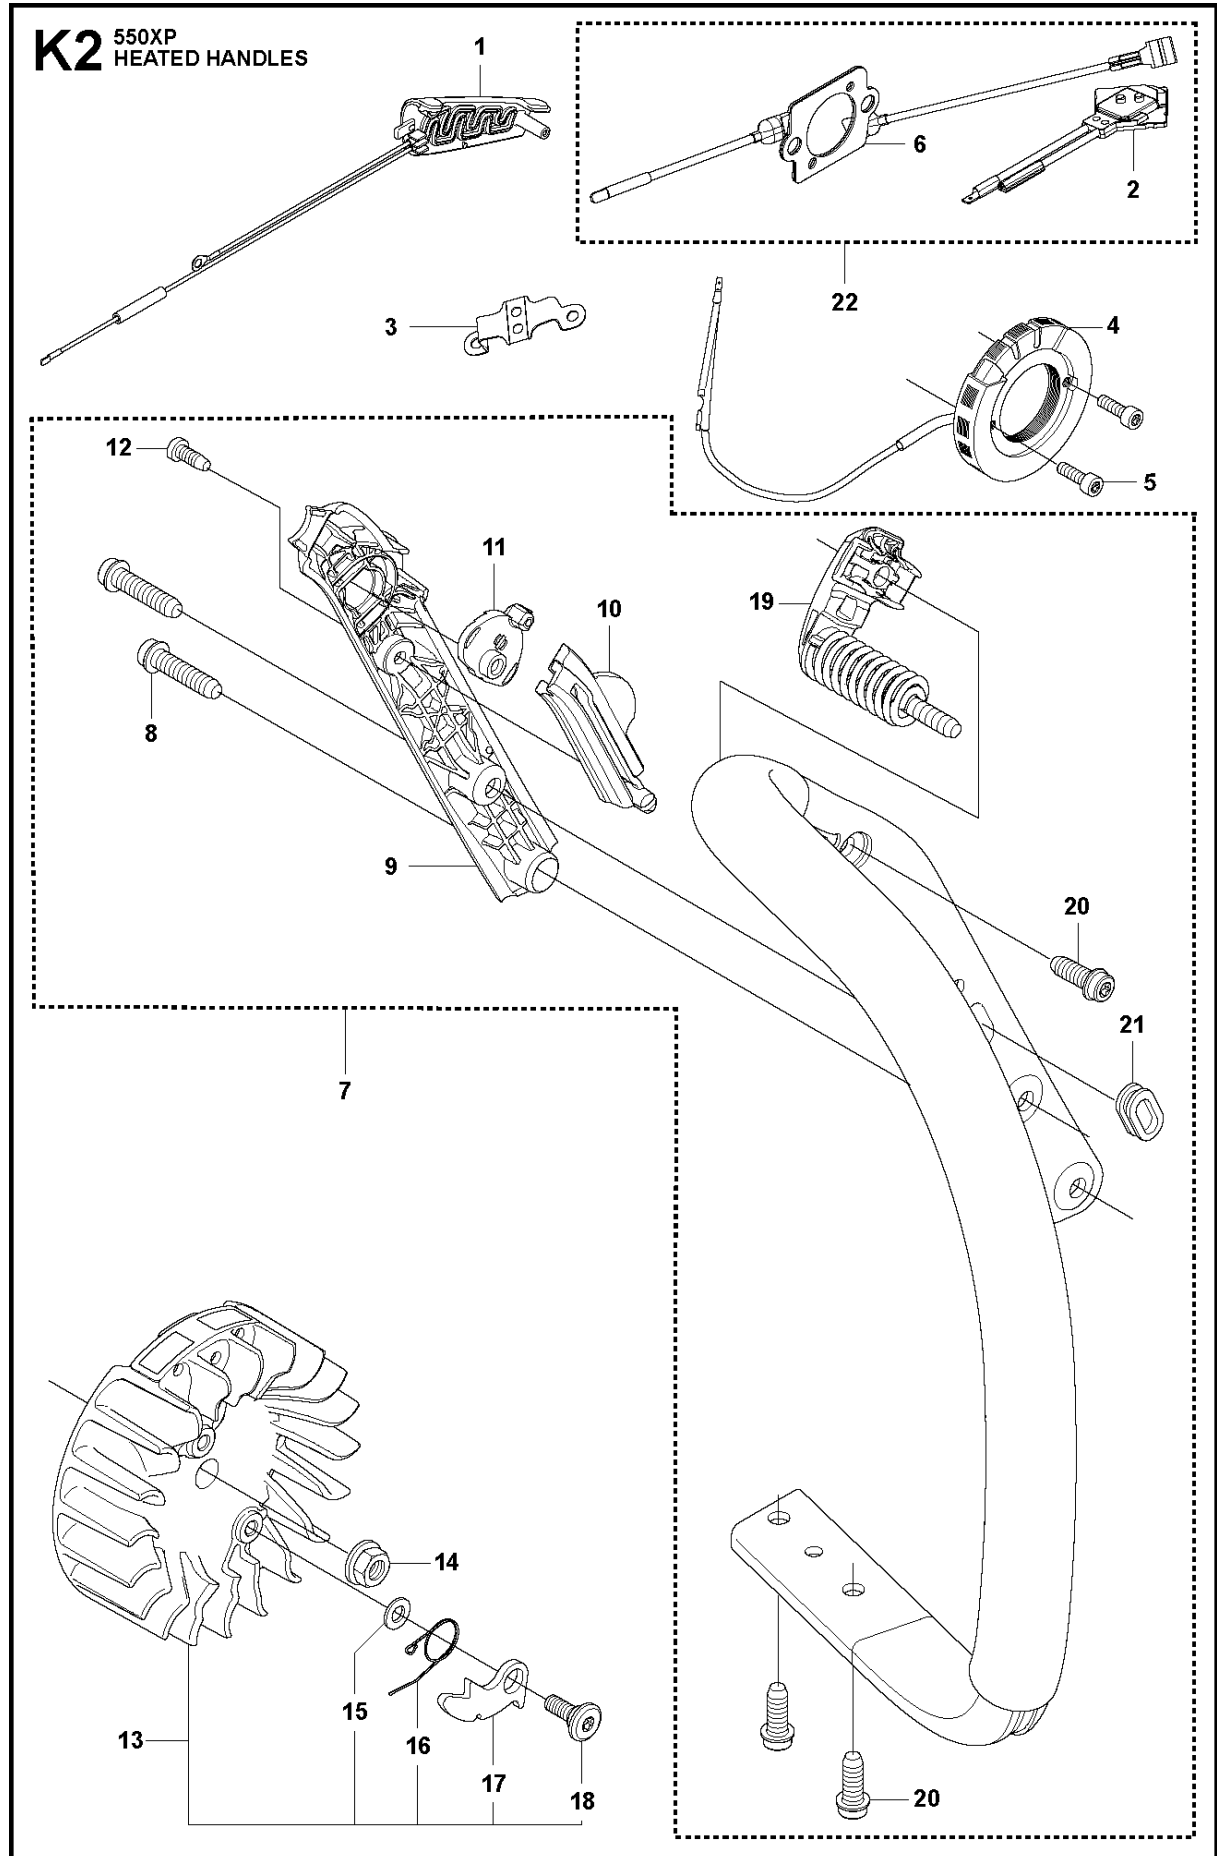

HANDLE HEATED

550 XP/XPG

Ref	Part No	Description	Remark	QTY	KIT
1	522 74 19-02	HANDLE INSERT		1	
2	522 66 58-01	THERMOSTAT ASSY		1	22
3	537 21 08-01	RETAINER		1	
4	522 61 14-02	GENERATOR STATOR		1	
5	526 81 81-02	SCREW ITXSCM		2	
6	588 16 86-02	FOIL ELEMENT		1	22
7	577 79 82-04	FRONT HANDLE		1	
8	525 79 81-03	SCREW ITXSCFT		2	7
9	523 34 85-03	COVER		1	7
10	523 34 84-01	CONTACT PLATE		1	7
11	537 25 25-01	CONTACT PLATE		1	7
12	525 88 74-01	SCREW CITXPANT		1	7
13	522 93 78-04	FLYWHEEL ASSY		1	
14	503 22 04-01	NUT		1	
15	503 23 00-42	WASHER		2	13
16	501 67 35-01	SPRING		2	13
17	501 67 32-01	PAWL		2	13
18	506 00 69-01	SCREW		2	13
19	522 95 15-07	ANTIVIBRATION ELEMENT		1	7
20	525 79 81-01	SCREW ITXSCFT		4	7
21	537 08 83-01	GROMMET		1	7
22	582 82 96-01	THERMOSTAT ASSY	Up to s/n 20164200001	1