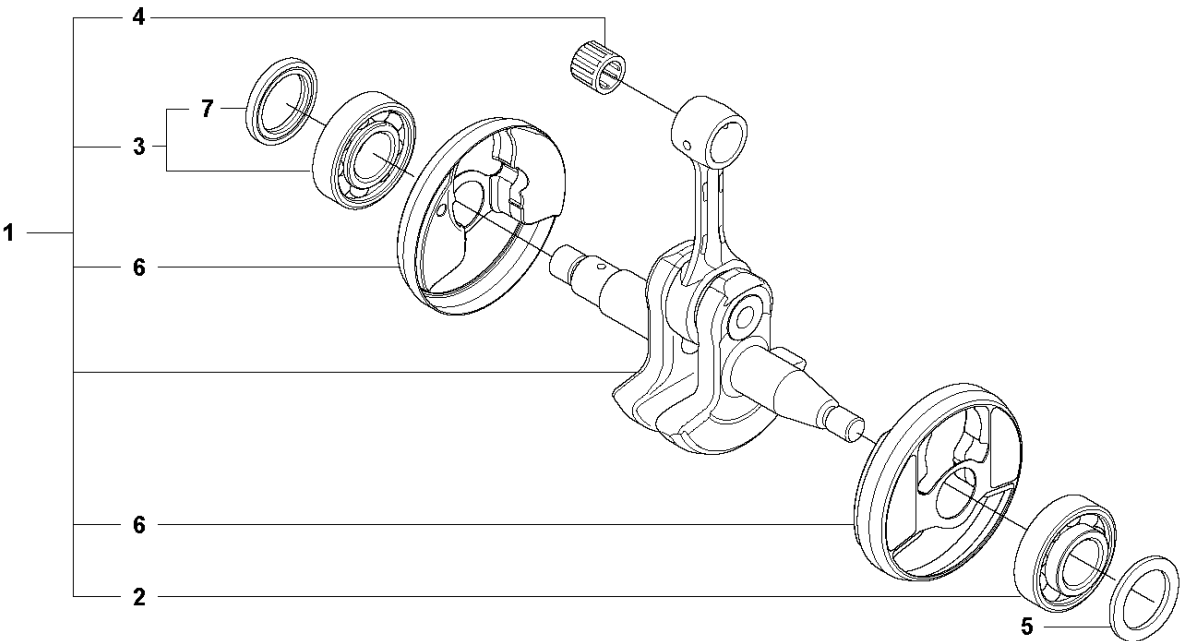

E 550XP
CRANKSHAFT

CRANKSHAFT

550 XP/XPG

Ref	Part No	Description	Remark	QTY KIT	
1	577 76 73-09	CRANKSHAFT ASSY		1	
2	505 13 35-03	BALL BEARING		1	1
3	525 43 42-03	BALL BEARING		1	1
4	503 25 63-02	NEEDLE BEARING		1	1
5	525 39 12-01	RADIAL SEAL		1	
6	522 73 77-01	CUP		2	1
7	505 41 61-01	RADIAL SEAL		1	1, 3