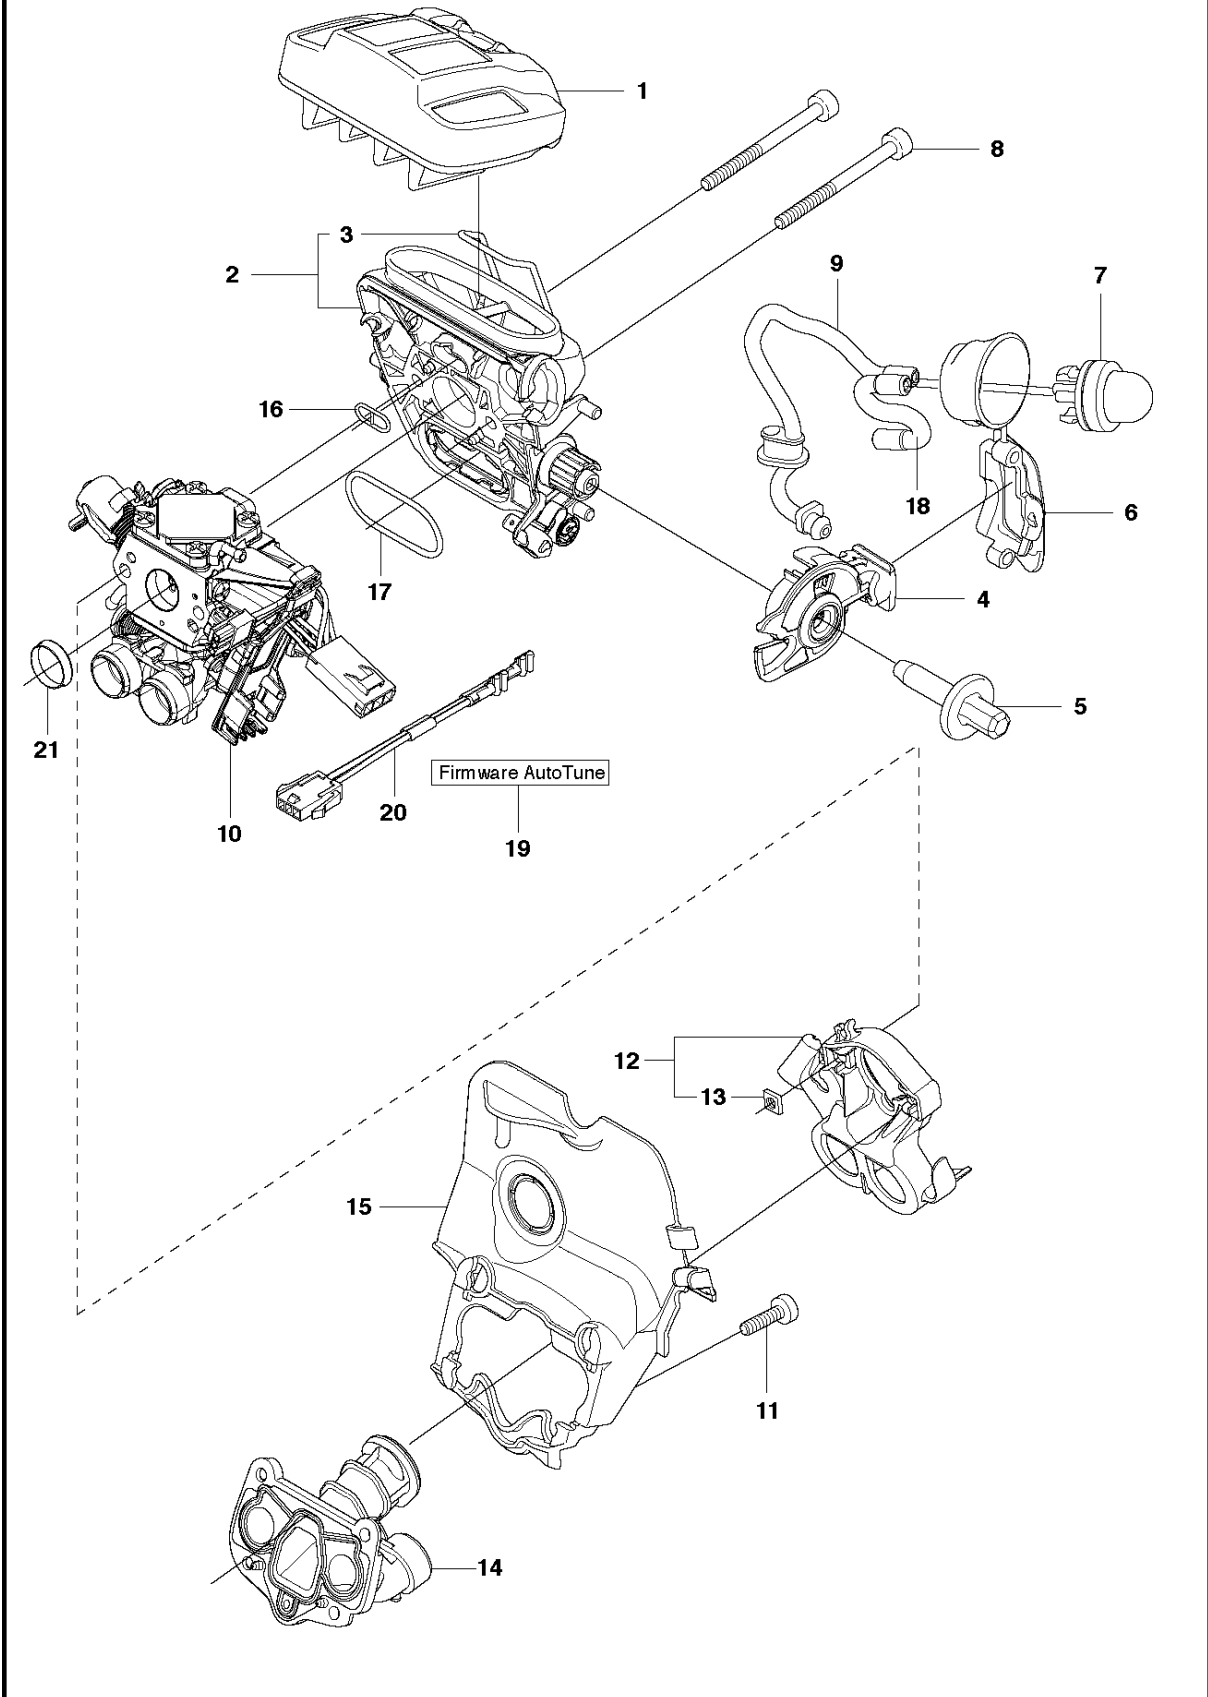

G 550XP
CARBURETOR & AIR FILTER

CARBURETOR & AIR FILTER

550 XP/XPG

Ref	Part No	Description	Remark	QTY	KIT
1	522 67 54-04	AIR FILTER ASSY	NYLON 80 µm black	1	
1	522 67 54-05	AIR FILTER ASSY	NYLON 44 µm yellow	1	
1	522 67 54-06	AIR FILTER ASSY	FELT white	1	
1	522 67 54-07	AIR FILTER ASSY	NYLON 25 µm orange	1	
2	574 19 89-03	FILTER HOLDER ASSY	XP	1	
2	574 19 89-04	FILTER HOLDER ASSY	XPG	1	
3	522 90 73-01	SHACKLE		1	2
4	510 01 72-02	CHOKE CONTROL ASSY		1	
5	505 15 62-01	SCREW		1	
6	525 58 81-01	SEALING		1	
7	503 93 66-01	PURGE		1	
8	574 35 35-03	SCREW ITXSCM		2	
9	587 64 54-04	VENTILATING HOSE	From s/n 20153900097	1	9
9	589 35 71-01	VENTILATING HOSE	Up to s/n 20153900096	1	
10	587 08 48-06	CARBURETTOR KIT	AT-12	1	
11	526 81 81-01	SCREW ITXSCM		4	
12	523 06 40-02	FLANGE		1	
13	503 22 65-03	SQUARE NUT		2	12
14	525 50 00-03	INLET PIPE ASSY		1	
15	522 95 10-01	INTERMEDIATE WALL		1	
16	525 61 92-01	SEALING		1	
17	525 61 90-01	SEALING		1	
18	523 05 68-01	FUEL HOSE		1	
19	.	TBD	Download from your local supportsite	1	
20	577 53 64-01	WIRING ASSY		1	
21	585 19 50-01	SUPPORT SLEEVE		1	10