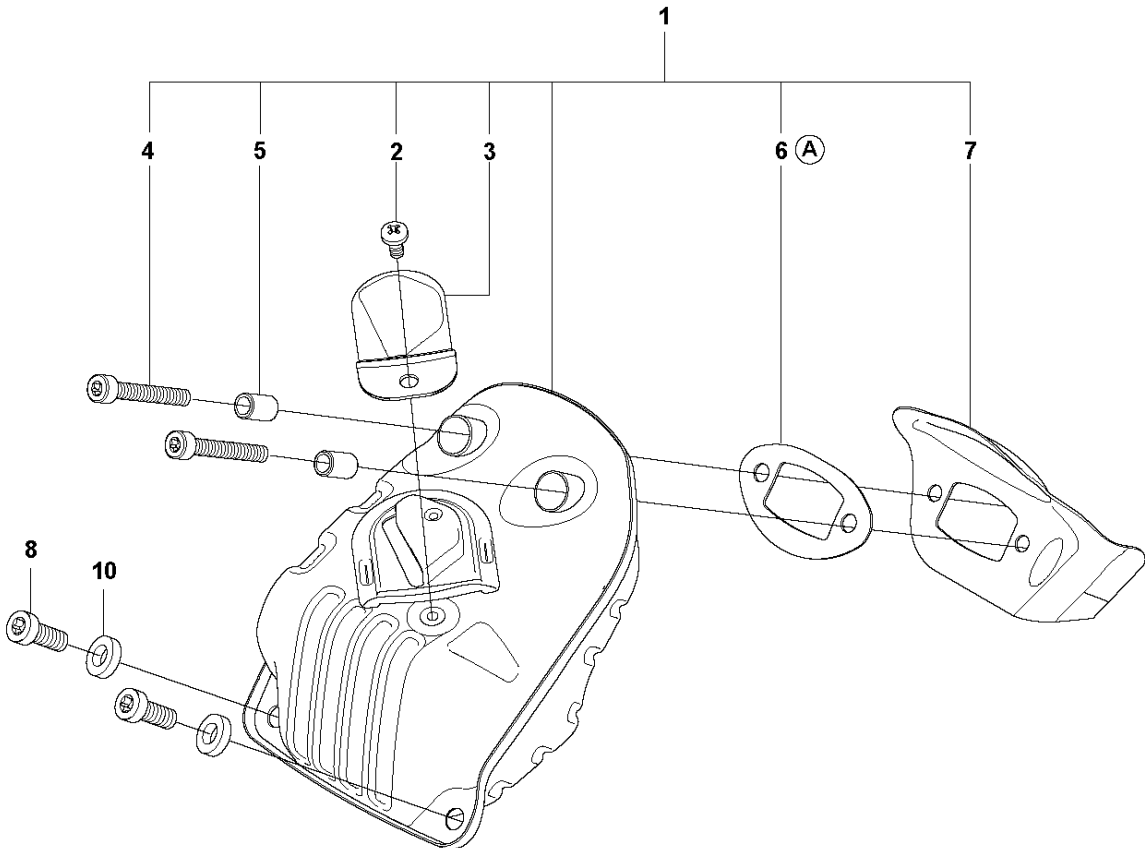

F 550XP
MUFFLER

9
(A) Set of gaskets

MUFFLER

550 XP/XPG

Ref	Part No	Description	Remark	QTY KIT	
1	523 05 26-04	MUFFLER KIT		1	
2	724 12 87-59	SCREW CRPANM		1	1
3	576 89 02-01	SPARK ARRESTER		1	1
4	525 82 51-04	SCREW ITXSCM		2	1
5	577 65 63-01	SLEEVE		2	1
6	523 05 24-01	GASKET		1	1, 9
7	523 05 25-01	HEAT DEFLECTOR		1	1
8	525 76 25-01	SCREW ITXSCM		2	
9	577 76 66-03	GASKET KIT	A=Set of gaskets - Up to s/n 20181900169	1	
9	577 76 66-04	GASKET KIT	A=Set of gaskets From s/n 20181900170	1	
10	577 90 22-01	WASHER		1