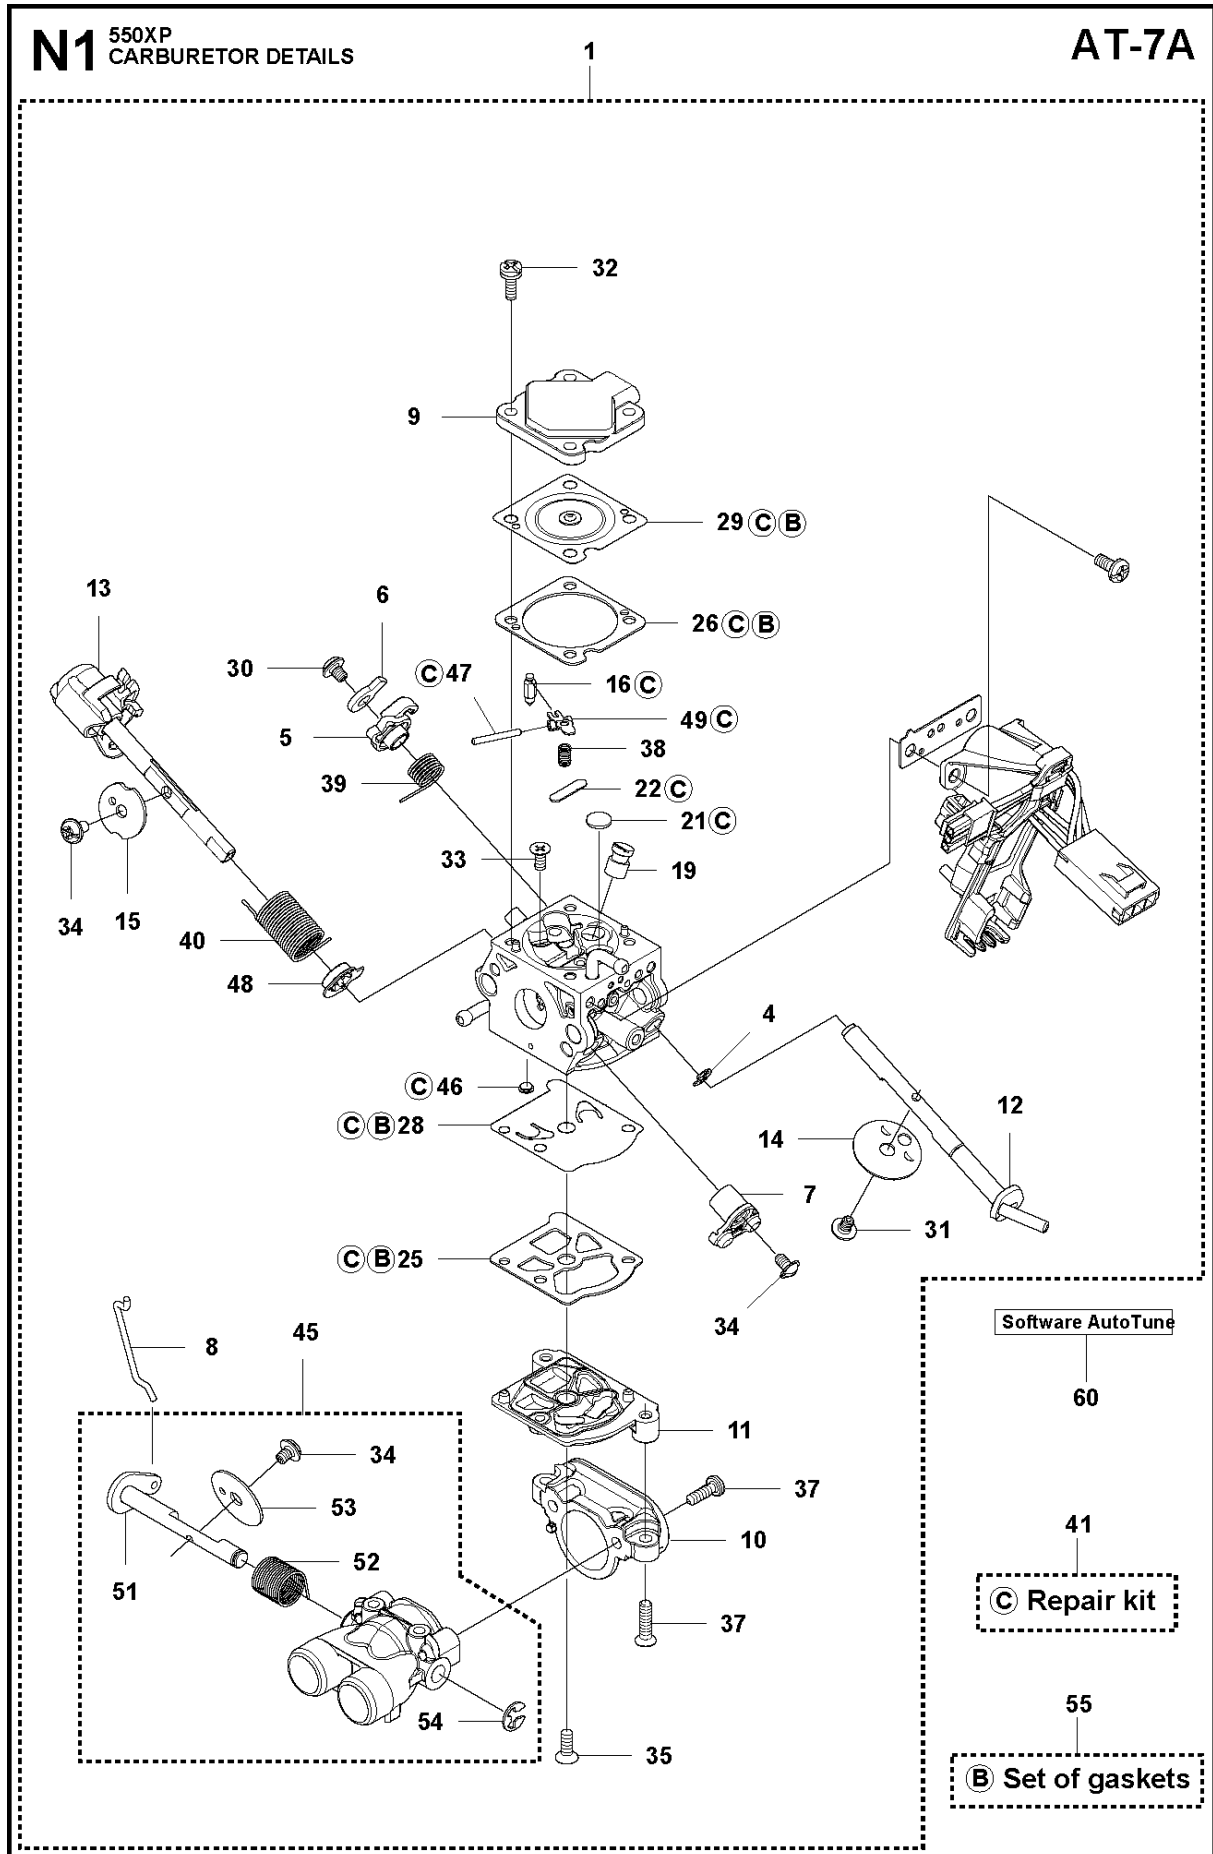

CARBURETOR DETAILS

550 XP/XPG

Ref	Part No	Description	Remark	QTY	KIT
4	577 26 29-01	RETAINER		1	1
5	574 35 77-01	LEVER		1	1
6	576 61 85-01	LEVER		1	1
7	577 21 92-01	THROTTLE LEVER ASSY		1	1
8	574 35 79-01	LINK		1	1
9	574 35 81-01	COVER		1	1
10	575 79 48-01	INLET		1	1
11	575 79 47-01	COVER		1	1
12	574 35 84-01	SHAFT ASSY		1	1
13	574 35 82-01	SHAFT		1	1
14	574 35 85-01	VALVE		1	1
15	574 35 75-01	VALVE		1	1
16	503 56 34-01	NEEDLE VALVE		1	1
19	576 61 88-01	NOZZLE ASSY		1	1
21	504 79 08-01	PLUG		1	1
22	502 84 69-01	PLUG		1	1
25	504 13 09-06	GASKET		1	1
26	574 35 86-01	GASKET		1	1
28	577 01 66-01	DIAPHRAGM		1	1
29	574 35 88-01	DIAPHRAGM ASSY		1	1
30	501 46 87-01	SCREW		1	1
31	537 00 34-01	SCREW		1	1
32	537 00 31-01	SCREW		4	1
33	502 84 71-01	SCREW		1	1
34	544 11 15-01	SCREW		2	1
35	574 35 90-01	SCREW		1	1
37	576 61 89-01	SCREW		4	1
38	503 56 24-01	SPRING		1	1
39	574 35 93-01	SPRING		1	1
40	574 35 94-01	SPRING		1	1
41	577 66 61-01	REPAIR KIT		1	
45	579 32 31-01	THROTTLE VALVE ASSY		1	1
46	501 66 61-01	SCREEN		1	1
47	505 52 01-25	PIN		1	1
48	574 35 96-01	BUSHING		1	1
49	502 84 74-01	LEVER		1	1
51	574 35 74-01	SHAFT ASSY		1	1
52	574 35 76-01	SPRING		1	1
53	576 61 90-01	VALVE		1	1
54	505 31 67-36	RING		1	1
55	576 66 65-01	GASKET KIT		1	
60	.	TBD	Download from your local supportsite