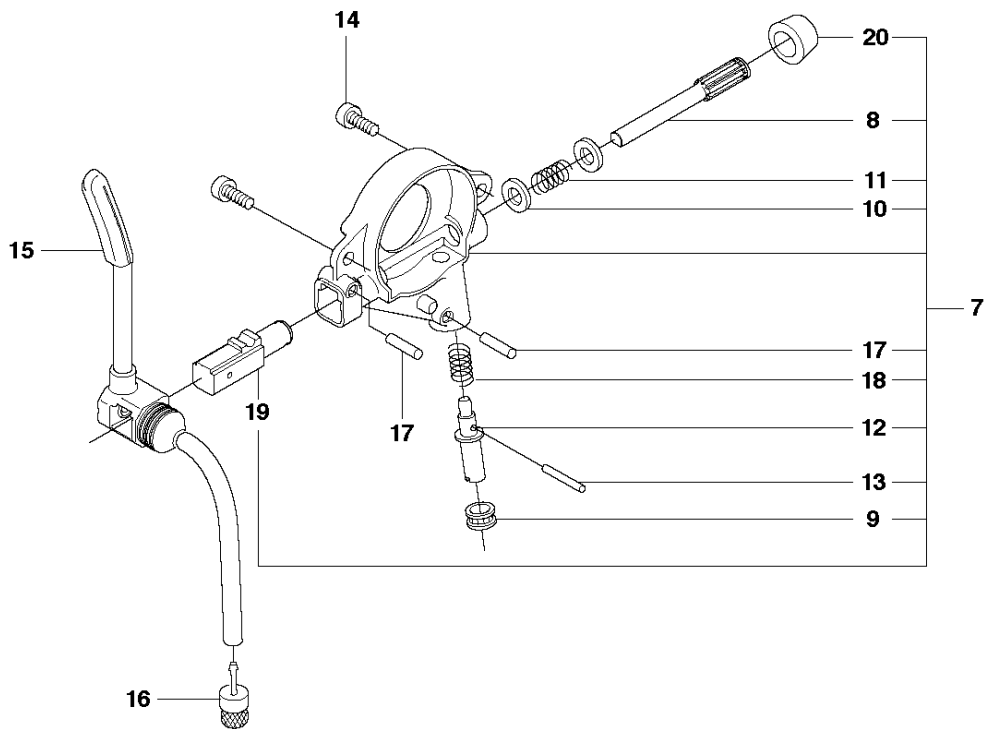

# SPARE PARTS LIST

CHAIN SAWS

550 XP/XPG

**A** 550XP  
CHAIN BRAKE & CLUTCH COVER

## CHAIN BRAKE &amp; CLUTCH COVER

550 XP/XPG

Ref	Part No	Description	Remark	QTY	KIT
1	522 67 75-01	HAND GUARD		1	
2	526 83 45-01	SCREW		2	
3	577 78 02-01	BUSHING		2	
4	505 19 73-01	NUT		2	
5	505 19 90-05	CLUTCH COVER ASSY		1	
6	503 75 18-01	PIN KNEE-JOINT		1	5
7	526 22 18-01	SCREW CITXPANT		5	5
8	505 19 93-01	KNEE JOINT ASSY		1	5
9	503 90 83-01	BRAKE SPRING		1	5
10	505 19 95-02	BRAKE BAND ASSY		1	5
11	505 20 16-01	GUARD		1	5
12	505 19 97-01	COVER		1	5
14	523 05 80-01	LABEL		1	5
15	575 26 04-03	CHAIN TENSIONER KIT		1	5
16	740 48 07-02	O-RING		1	15, 5
17	503 23 00-63	WASHER		1	15, 5
20	537 01 74-01	BEARING SLEEVE		1	15, 5
22	505 19 98-01	CHAIN GUIDE		1	5

## CLUTCH &amp; OIL PUMP

550 XP/XPG

Ref	Part No	Description	Remark	QTY	KIT
1	577 51 82-01	CLUTCH ASSY		1	
2	537 35 91-01	CLUTCH SPRING		2	1
3	575 26 10-05	CLUTCH DRUM ASSY	".325""x7"	1	
4	501 45 74-02	RIM	".325""x7"	1	3
5	503 25 34-01	NEEDLE BEARING		1	3
6	505 20 08-01	WORM WHEEL		1	
7	505 19 99-04	OIL PUMP ASSY		1	
8	505 20 02-01	PUMP PISTON		1	7
9	505 20 03-01	CASING		1	7
10	503 23 00-60	WASHER		2	7
11	503 89 16-01	SPRING		1	7
12	505 15 70-01	ADJUSTMENT SCREW		1	7
13	721 11 64-30	GROOVED PIN		1	7
14	526 81 81-01	SCREW ITXSCM		2	
15	505 20 04-01	OIL HOSE		1	
16	504 71 00-03	OIL PLUMMET		1	
17	720 12 33-00	PARALLEL PIN		2	7
18	503 89 15-01	SPRING		1	7
19	505 20 01-01	PUMP CYLINDER		1	7
20	503 62 49-01	SEALING PLUG		1	7