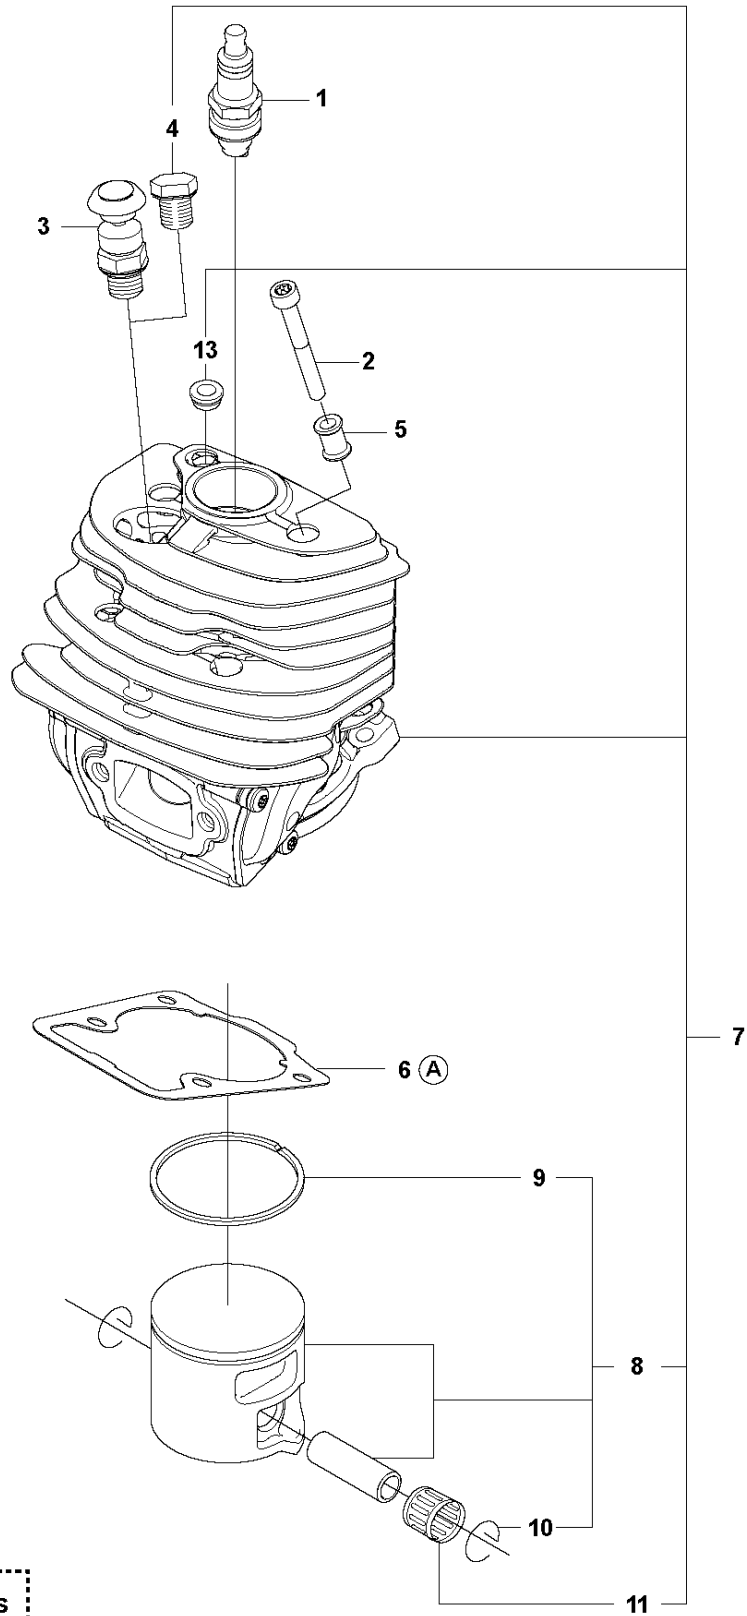

## CLUTCH &amp; OIL PUMP

550 XP/XPG

Ref	Part No	Description	Remark	QTY	KIT
1	577 51 82-01	CLUTCH ASSY		1	
2	537 35 91-01	CLUTCH SPRING		2	1
3	575 26 10-05	CLUTCH DRUM ASSY	".325""x7"	1	
4	501 45 74-02	RIM	".325""x7"	1	3
5	503 25 34-01	NEEDLE BEARING		1	3
6	505 20 08-01	WORM WHEEL		1	
7	505 19 99-04	OIL PUMP ASSY		1	
8	505 20 02-01	PUMP PISTON		1	7
9	505 20 03-01	CASING		1	7
10	503 23 00-60	WASHER		2	7
11	503 89 16-01	SPRING		1	7
12	505 15 70-01	ADJUSTMENT SCREW		1	7
13	721 11 64-30	GROOVED PIN		1	7
14	526 81 81-01	SCREW ITXSCM		2	
15	505 20 04-01	OIL HOSE		1	
16	504 71 00-03	OIL PLUMMET		1	
17	720 12 33-00	PARALLEL PIN		2	7
18	503 89 15-01	SPRING		1	7
19	505 20 01-01	PUMP CYLINDER		1	7
20	503 62 49-01	SEALING PLUG		1	7

**C** 550XP  
CYLINDER COVER

CYLINDER COVER

550 XP/XPG

Ref	Part No	Description	Remark	QTY	KIT
1	587 24 86-03	CYLINDER COVER ASSY		1	
2	587 14 95-01	LABEL		1	1

**D** 550XP  
CYLINDER PISTON

## CYLINDER PISTON

550 XP/XPG

Ref	Part No	Description	Remark	QTY	KIT
1	574 51 96-01	SPARK PLUG		1	
2	582 39 27-01	SCREW		4	
3	575 27 69-01	DECOMPRESSION VALVE		1	
4	503 55 22-01	PLUG		1	
5	576 71 76-02	SLEEVE		4	
6	525 31 58-01	GASKET		1	12
7	577 76 47-07	CYLINDER ASSY		1	
8	577 04 70-08	PISTON ASSY		1	7
9	577 95 83-01	PISTON RING		1	8, 7
10	737 44 10-00	SNAP RING		2	8, 7
11	503 25 63-02	NEEDLE BEARING		1	7
12	577 76 66-03	GASKET KIT	A=Set of gaskets - Up to s/n 20181900169	1	
12	577 76 66-04	GASKET KIT	A=Set of gaskets From s/n 20181900170	1	
13	520 29 11-01	BUSHING			7