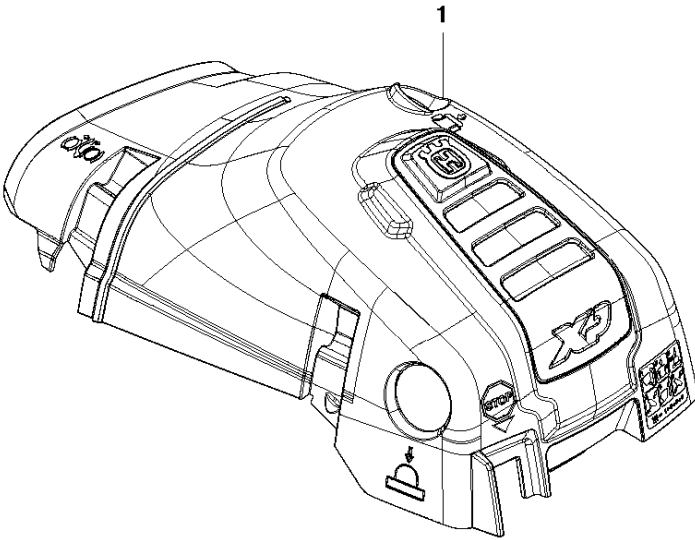

C 550XP
CYLINDER COVER

CYLINDER COVER

550 XP/XPG

Ref	Part No	Description	Remark	QTY	KIT
1	587 24 86-03	CYLINDER COVER ASSY		1	
2	587 14 95-01	LABEL		1	1