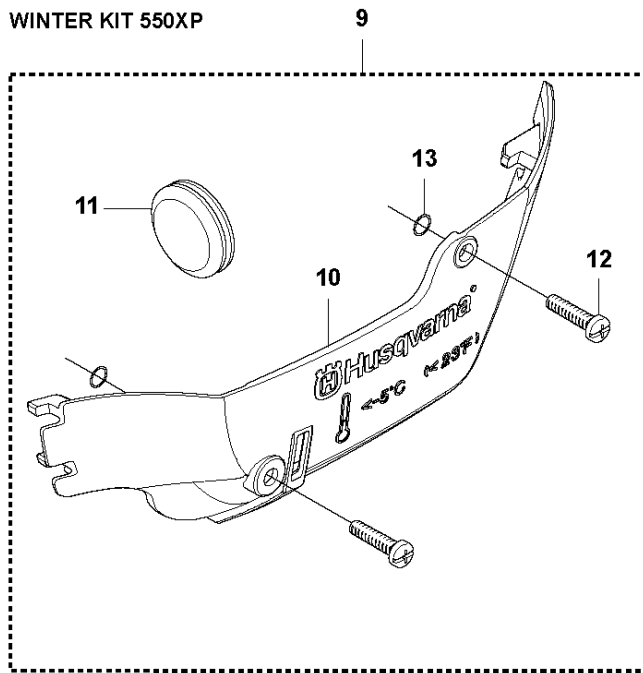

WINTER KIT 550XP