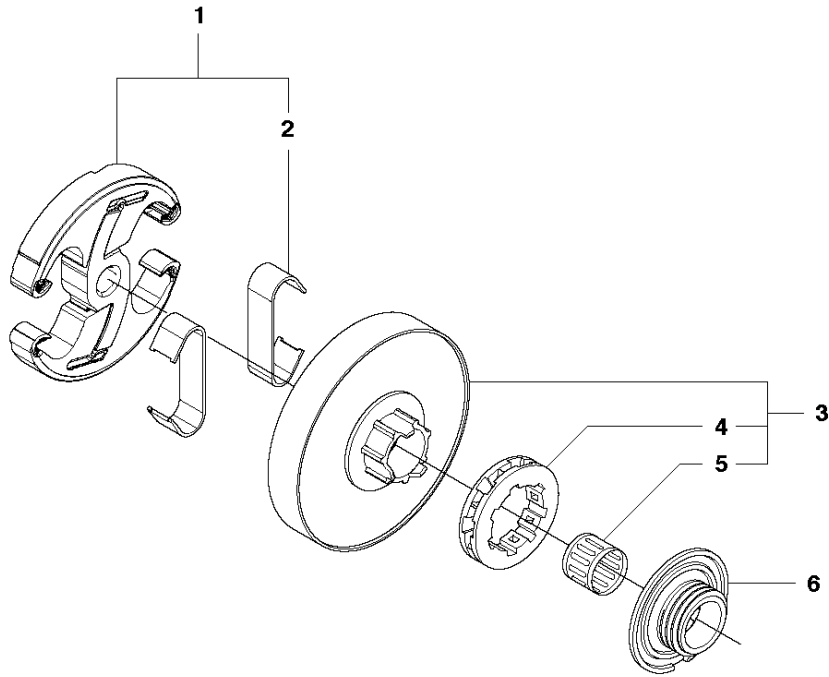

# SPARE PARTS LIST

CHAIN SAWS

550 XP/XPG

**A** 550XP  
CHAIN BRAKE & CLUTCH COVER

## CHAIN BRAKE &amp; CLUTCH COVER

550 XP/XPG

Ref	Part No	Description	Remark	QTY	KIT
1	522 67 75-01	HAND GUARD		1	
2	526 83 45-01	SCREW		2	
3	577 78 02-01	BUSHING		2	
4	505 19 73-01	NUT		2	
5	505 19 90-05	CLUTCH COVER ASSY		1	
6	503 75 18-01	PIN KNEE-JOINT		1	5
7	526 22 18-01	SCREW CITXPANT		5	5
8	505 19 93-01	KNEE JOINT ASSY		1	5
9	503 90 83-01	BRAKE SPRING		1	5
10	505 19 95-02	BRAKE BAND ASSY		1	5
11	505 20 16-01	GUARD		1	5
12	505 19 97-01	COVER		1	5
14	523 05 80-01	LABEL		1	5
15	575 26 04-03	CHAIN TENSIONER KIT		1	5
16	740 48 07-02	O-RING		1	15, 5
17	503 23 00-63	WASHER		1	15, 5
20	537 01 74-01	BEARING SLEEVE		1	15, 5
22	505 19 98-01	CHAIN GUIDE		1	5

## CLUTCH &amp; OIL PUMP

550 XP/XPG

Ref	Part No	Description	Remark	QTY	KIT
1	577 51 82-01	CLUTCH ASSY		1	
2	537 35 91-01	CLUTCH SPRING		2	1
3	575 26 10-05	CLUTCH DRUM ASSY	".325""x7"	1	
4	501 45 74-02	RIM	".325""x7"	1	3
5	503 25 34-01	NEEDLE BEARING		1	3
6	505 20 08-01	WORM WHEEL		1	
7	505 19 99-04	OIL PUMP ASSY		1	
8	505 20 02-01	PUMP PISTON		1	7
9	505 20 03-01	CASING		1	7
10	503 23 00-60	WASHER		2	7
11	503 89 16-01	SPRING		1	7
12	505 15 70-01	ADJUSTMENT SCREW		1	7
13	721 11 64-30	GROOVED PIN		1	7
14	526 81 81-01	SCREW ITXSCM		2	
15	505 20 04-01	OIL HOSE		1	
16	504 71 00-03	OIL PLUMMET		1	
17	720 12 33-00	PARALLEL PIN		2	7
18	503 89 15-01	SPRING		1	7
19	505 20 01-01	PUMP CYLINDER		1	7
20	503 62 49-01	SEALING PLUG		1	7