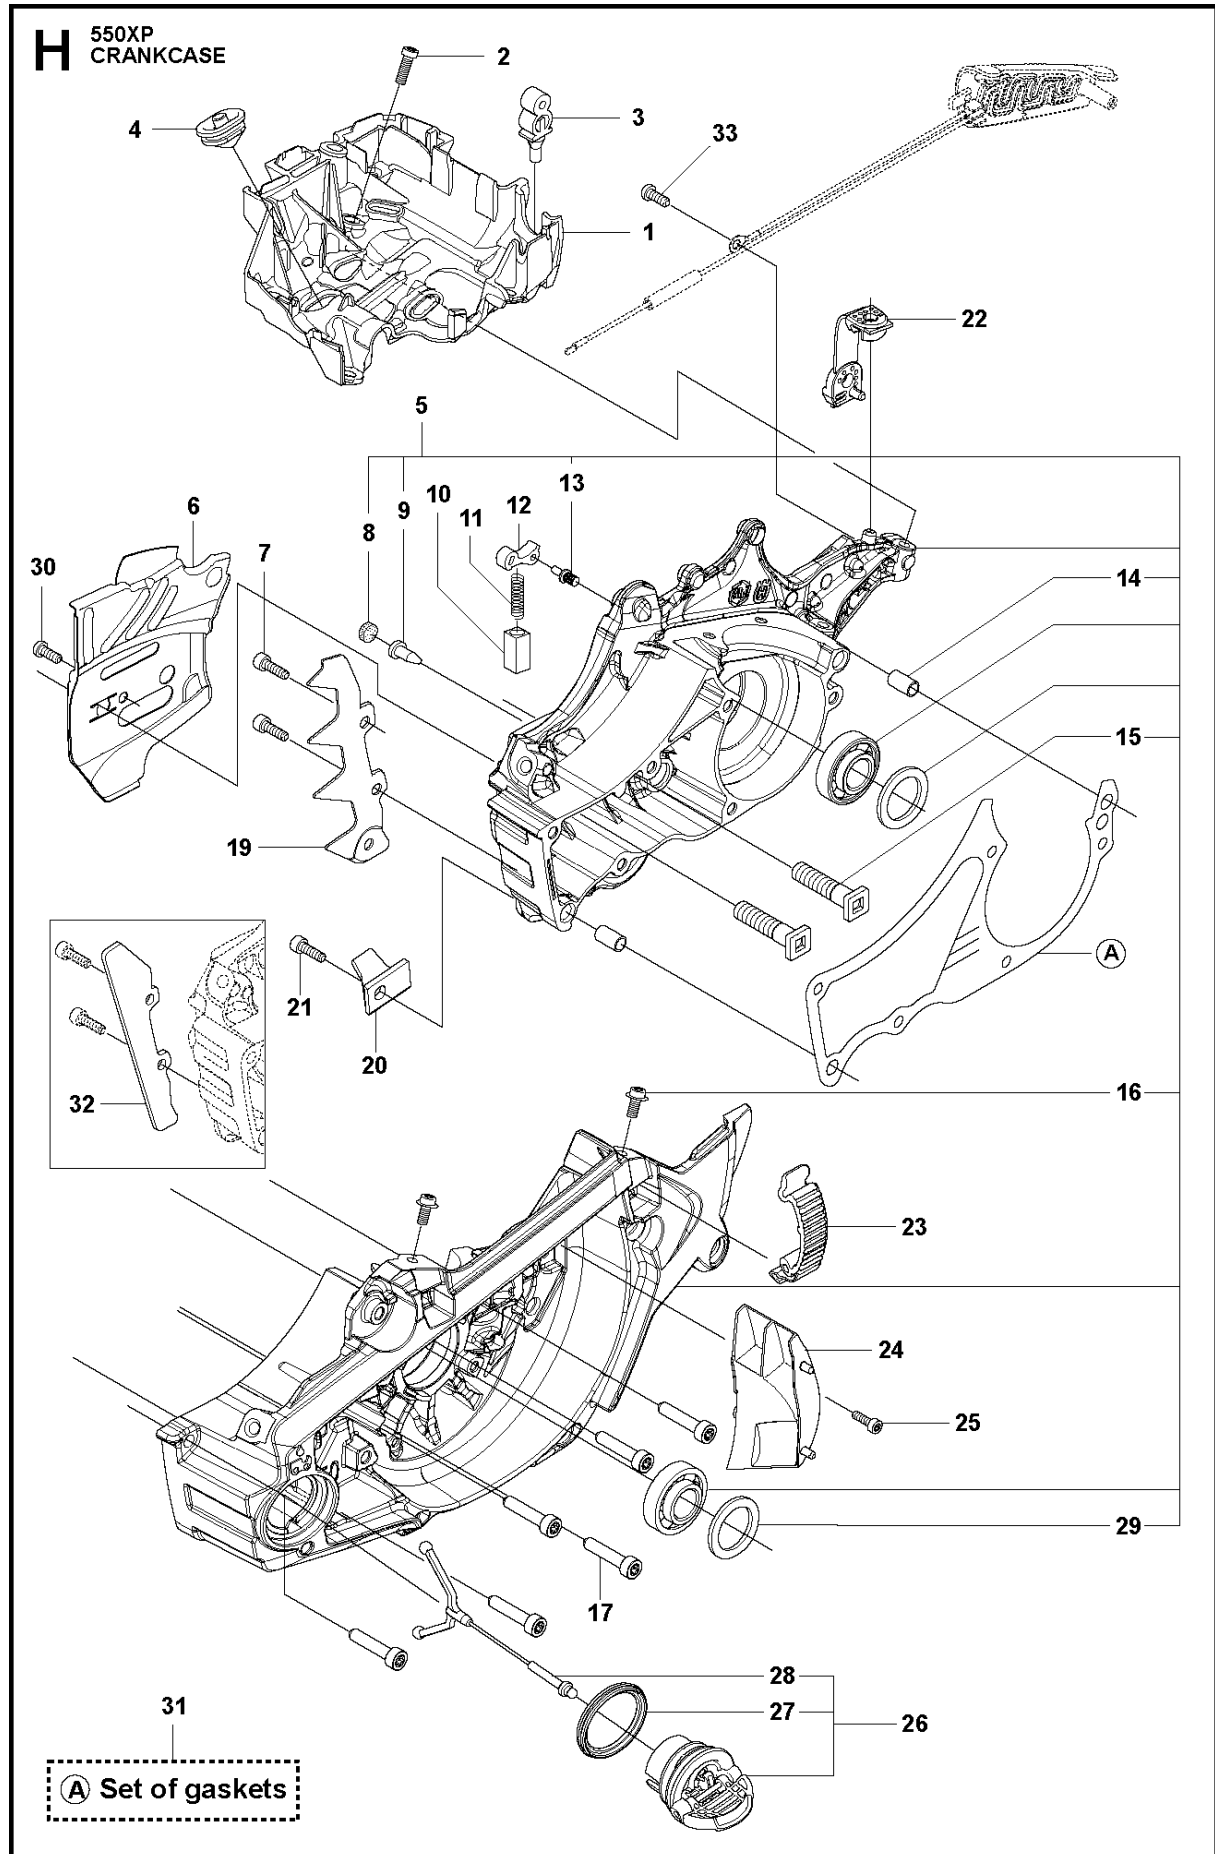

CRANKCASE

550 XP/XPG

Ref	Part No	Description	Remark	QTY	KIT
1	525 40 32-01	CARBURETTOR		1	
2	525 75 52-02	SCREW ITXSCFM		4	
3	503 86 93-01	SUPPORT		2	
4	581 55 92-01	BELLOWS		1	
5	577 83 47-13	CRANKCASE ASSY		1	
6	522 74 28-01	CHAIN GUIDE PLATE		1	
7	575 79 35-01	SCREW ITXPANM		2	
8	537 40 35-01	FILTER		1	5
9	530 02 61-19	CHECK VALVE		1	5
10	537 21 07-01	SPRING GUIDE		1	
11	503 43 65-01	POSITION SPRING		1	
12	505 20 12-01	CATCH		1	
13	503 75 18-01	PIN KNEE-JOINT		1	5
14	501 27 08-01	GUIDE BUSHING		2	5
15	505 21 73-01	BAR BOLT		2	5
16	525 82 44-01	SCREW ITXSCM		2	5
17	575 84 11-04	SCREW ITXSCM		6	
19	578 40 05-01	SPIKE		1	
20	537 37 79-02	CHAIN CATCHER		1	
21	525 79 81-03	SCREW ITXSCT		1	
22	505 12 58-01	DEFLECTION LIMITER		1	
23	503 89 47-03	SNAP LOCKING		3	
24	588 05 92-01	AIR NOZZLE		1	
25	526 81 81-01	SCREW ITXSCM		1	
26	577 87 86-03	TANK CAP ASSY		1	
27	589 24 13-01	GASKET		1	26
28	503 57 89-01	HOLDER		1	26
29	525 39 12-01	RADIAL SEAL		1	5
30	525 88 74-01	SCREW CITXPANT		1	
31	577 76 66-03	GASKET KIT	A=Set of gaskets - Up to s/n 20181900169	1	
31	577 76 66-04	GASKET KIT	A=Set of gaskets From s/n 20181900170	1	
32	577 88 72-01	ENCLOSED KIT		1	
33	526 22 18-01	SCREW CITXPANT		1