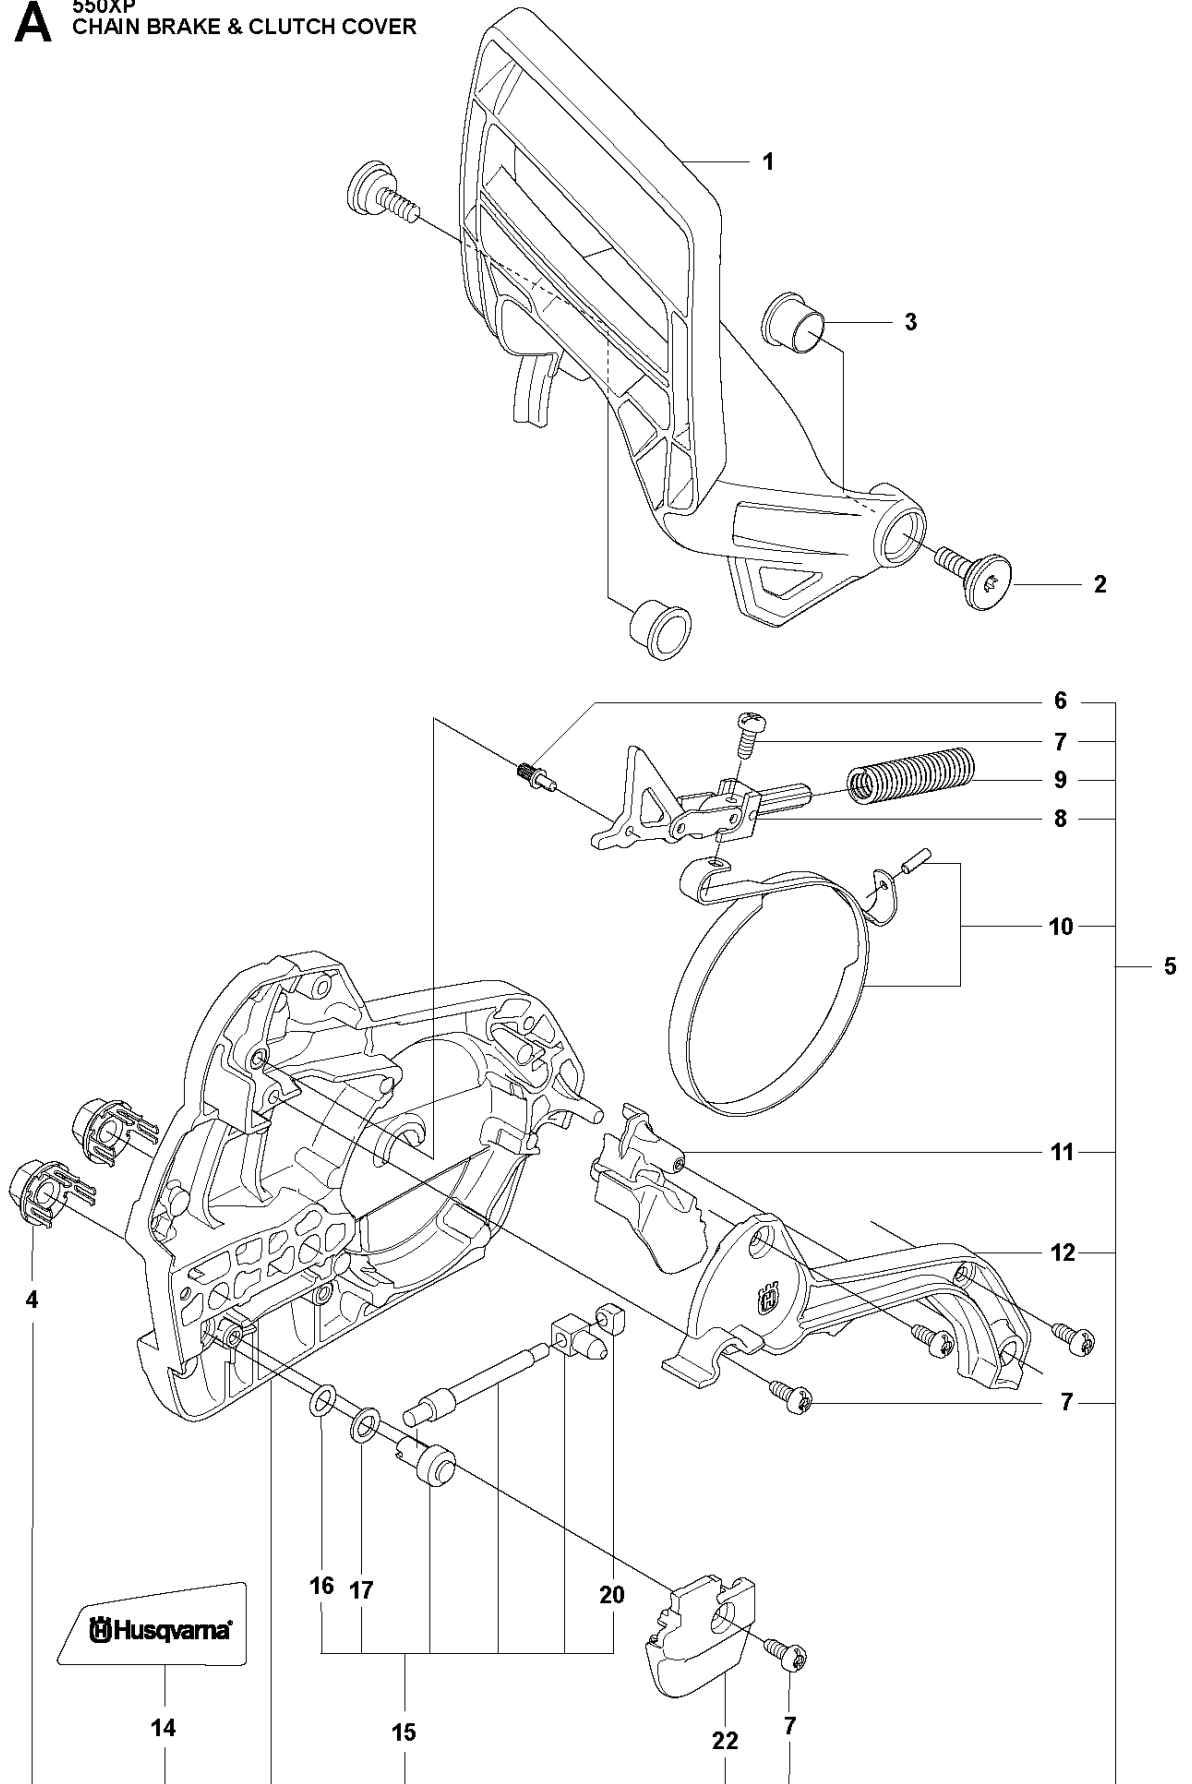

# SPARE PARTS LIST

CHAIN SAWS

550 XP/XPG

**A** 550XP  
CHAIN BRAKE & CLUTCH COVER

## CHAIN BRAKE &amp; CLUTCH COVER

550 XP/XPG

Ref	Part No	Description	Remark	QTY	KIT
1	522 67 75-01	HAND GUARD		1	
2	526 83 45-01	SCREW		2	
3	577 78 02-01	BUSHING		2	
4	505 19 73-01	NUT		2	
5	505 19 90-05	CLUTCH COVER ASSY		1	
6	503 75 18-01	PIN KNEE-JOINT		1	5
7	526 22 18-01	SCREW CITXPANT		5	5
8	505 19 93-01	KNEE JOINT ASSY		1	5
9	503 90 83-01	BRAKE SPRING		1	5
10	505 19 95-02	BRAKE BAND ASSY		1	5
11	505 20 16-01	GUARD		1	5
12	505 19 97-01	COVER		1	5
14	523 05 80-01	LABEL		1	5
15	575 26 04-03	CHAIN TENSIONER KIT		1	5
16	740 48 07-02	O-RING		1	15, 5
17	503 23 00-63	WASHER		1	15, 5
20	537 01 74-01	BEARING SLEEVE		1	15, 5
22	505 19 98-01	CHAIN GUIDE		1	5

## CLUTCH &amp; OIL PUMP

550 XP/XPG

Ref	Part No	Description	Remark	QTY	KIT
1	577 51 82-01	CLUTCH ASSY		1	
2	537 35 91-01	CLUTCH SPRING		2	1
3	575 26 10-05	CLUTCH DRUM ASSY	".325""x7"	1	
4	501 45 74-02	RIM	".325""x7"	1	3
5	503 25 34-01	NEEDLE BEARING		1	3
6	505 20 08-01	WORM WHEEL		1	
7	505 19 99-04	OIL PUMP ASSY		1	
8	505 20 02-01	PUMP PISTON		1	7
9	505 20 03-01	CASING		1	7
10	503 23 00-60	WASHER		2	7
11	503 89 16-01	SPRING		1	7
12	505 15 70-01	ADJUSTMENT SCREW		1	7
13	721 11 64-30	GROOVED PIN		1	7
14	526 81 81-01	SCREW ITXSCM		2	
15	505 20 04-01	OIL HOSE		1	
16	504 71 00-03	OIL PLUMMET		1	
17	720 12 33-00	PARALLEL PIN		2	7
18	503 89 15-01	SPRING		1	7
19	505 20 01-01	PUMP CYLINDER		1	7
20	503 62 49-01	SEALING PLUG		1	7