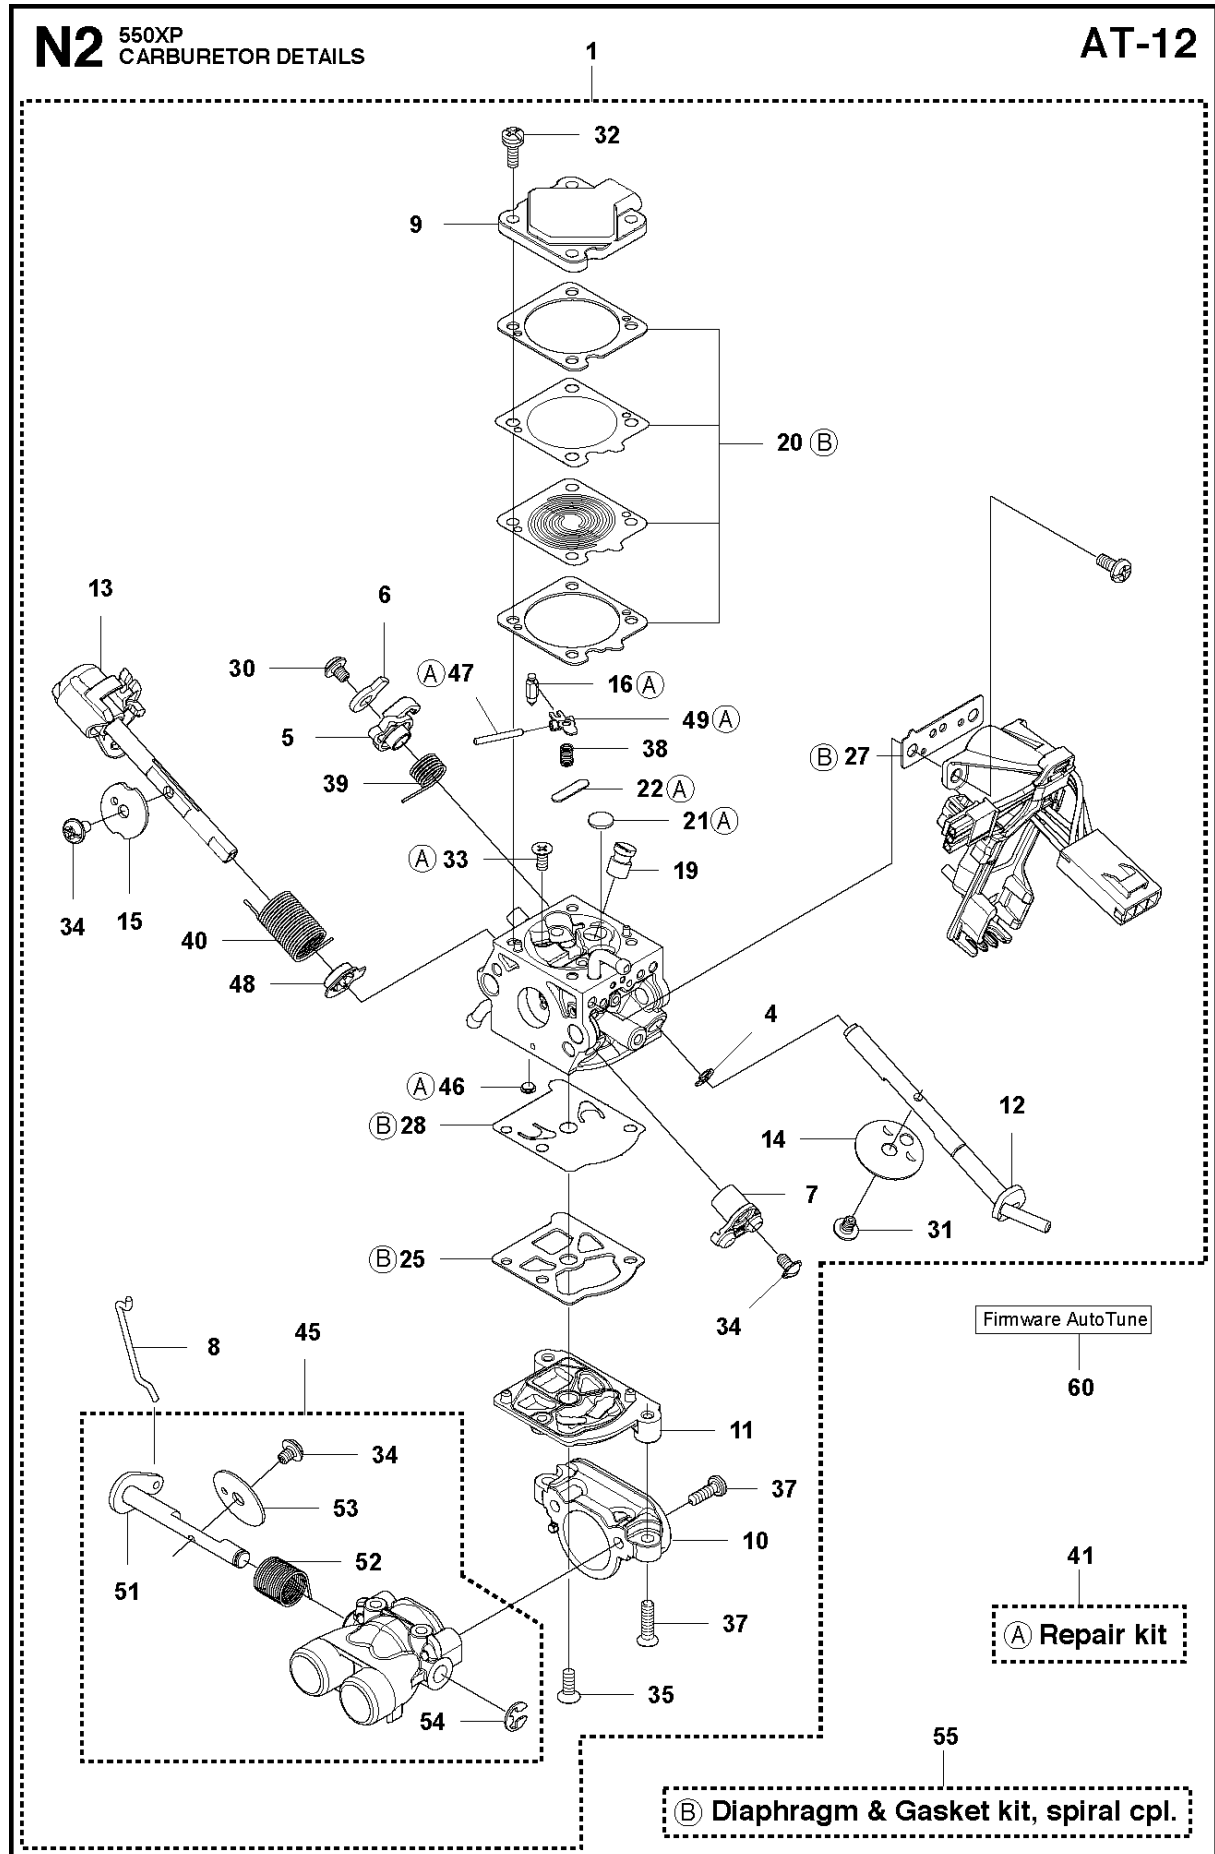

CARBURETOR DETAILS

550 XP/XPG

Ref	Part No	Description	Remark	QTY	KIT
1	587 08 48-06	CARBURETTOR KIT	AT-12	1	
4	577 26 29-01	RETAINER		1	1
5	574 35 77-01	LEVER		1	1
6	576 61 85-01	LEVER		1	1
7	577 21 92-01	THROTTLE LEVER ASSY		1	1
8	574 35 79-01	LINK		1	1
9	574 35 81-01	COVER		1	1
10	575 79 48-01	INLET		1	1
11	575 79 47-01	COVER		1	1
12	574 35 84-01	SHAFT ASSY		1	1
13	574 35 82-01	SHAFT		1	1
14	574 35 85-01	VALVE		1	1
15	501 64 95-01	THROTTLE VALVE		1	1
16	503 56 34-01	NEEDLE VALVE		1	1
21	504 79 08-01	PLUG		1	1
22	586 49 71-01	PLUG		1	1
25	504 13 09-06	GASKET		1	1
19	576 61 88-01	NOZZLE ASSY		1	1
20	582 36 64-01	DIAPHRAGM & GASKET KIT		1	1
27	574 35 87-01	GASKET		1	1
28	577 01 66-01	DIAPHRAGM		1	1
30	501 46 87-01	SCREW		1	1
31	537 00 34-01	SCREW		1	1
32	537 00 31-01	SCREW		4	1
33	502 84 71-01	SCREW		1	1
34	544 11 15-01	SCREW		2	1
35	574 35 90-01	SCREW		1	1
37	576 61 89-01	SCREW		4	1
38	503 56 24-01	SPRING		5	1
39	574 35 93-01	SPRING		1	1
40	574 35 94-01	SPRING		1	1
41	582 36 62-01	REPAIR KIT		1	
45	579 32 31-01	THROTTLE VALVE ASSY		1	1
46	501 66 61-01	SCREEN		1	1
47	505 52 01-25	PIN		1	1
48	574 35 96-01	BUSHING		1	1
49	501 64 96-01	LEVER		1	1
51	586 76 74-01	SHAFT ASSY		1	1
52	574 35 76-01	SPRING		1	1
53	576 61 90-01	VALVE		1	1
54	505 31 67-36	RING		1	1
55	582 36 65-01	DIAPHRAGM & GASKET KIT		1	
60	.	TBD	Download from your local supportsite