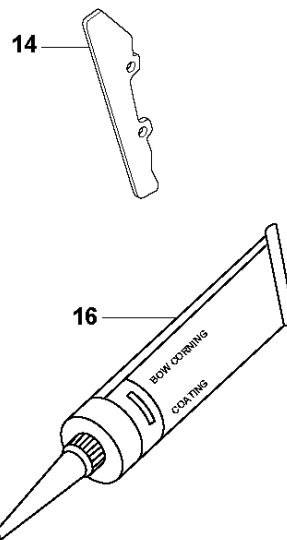

WINTER KIT 550XP