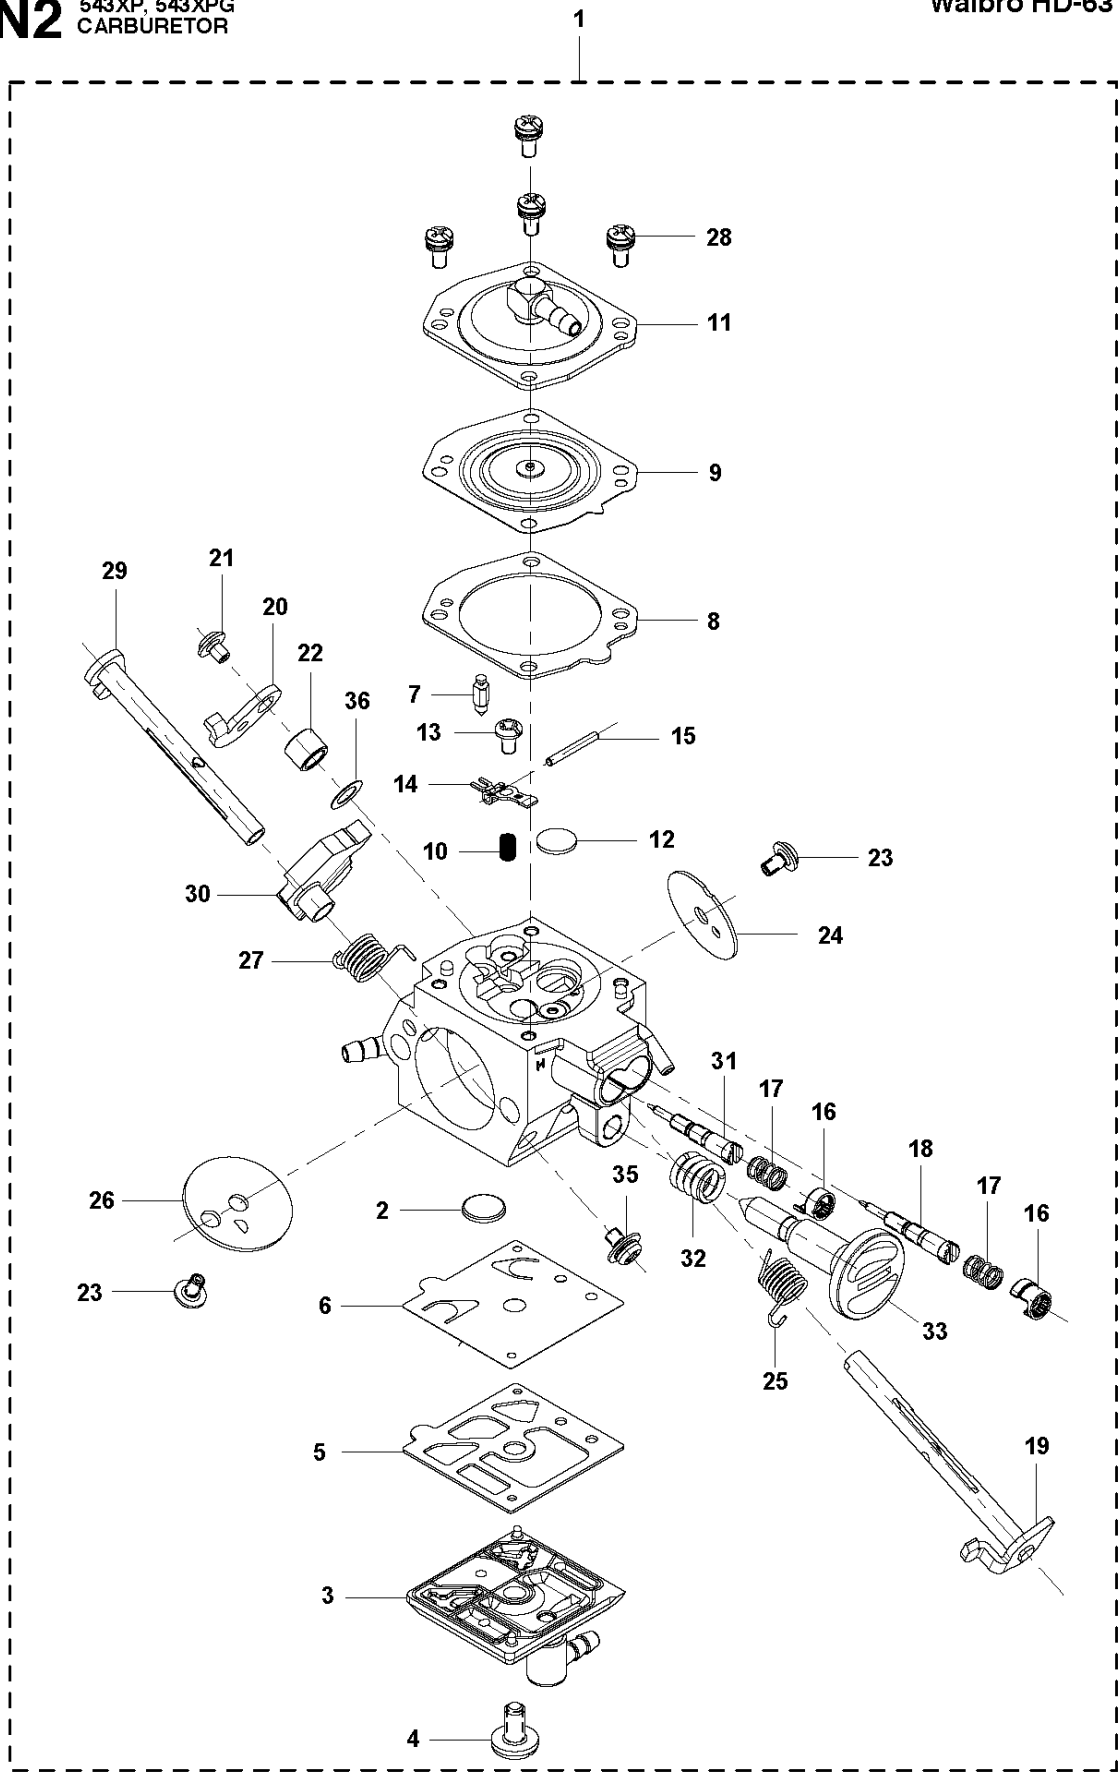

## CARBURETOR DETAILS

543 XPG, 2017-08

Ref	Part No	Description	Remark	QTY KIT	
1	580 79 84-01	CARBURETTOR	s/n up to – 20171915387 (HD–54B EU, US)	1	
1	590 41 34-01	CARBURETTOR	s/n from 20172200001 (HD–63 EU, US)	1	
2	520 95 70-01	SCREEN		1	1
3	579 49 21-01	COVER		1	1
4	513 30 13-01	SCREW		1	1
5	514 24 27-01	GASKET		1	1
6	585 39 98-01	DIAPHRAGM PUMP		1	1
7	521 08 54-01	VALVE.INLET		1	1
8	514 24 28-01	GASKET		1	1
9	579 49 22-01	DIAPHRAGM		1	1
10	516 98 00-01	SPRING		1	1
11	501 40 57-01	COVER		1	1
12	516 34 29-01	PLUG		1	1
13	520 97 73-01	SCREW		1	1
14	514 24 29-01	LEVER		1	1
15	520 97 74-01	PIN		1	1
16	578 91 30-01	CAP		2	1
17	578 91 28-01	SPRING		2	1
18	580 24 21-01	NEEDLE		1	1
19	579 49 25-01	SHAFT ASSY		1	1
20	579 49 26-01	LEVER		1	1
21	520 75 98-01	SCREW		1	1
22	579 49 27-01	SPACER		1	1
23	579 49 28-01	SCREW		2	1
24	579 49 29-01	VALVE		1	1
25	579 49 30-01	SPRING		1	1
26	579 49 31-01	VALVE		1	1
27	581 29 80-01	SPRING		1	1
28	520 97 88-01	SCREW ASSY		4	1
29	581 29 81-01	SHAFT ASSY		1	1
30	581 29 82-01	LEVER		1	1
31	580 24 26-01	NEEDLE HIGH SPEED		1	1
32	521 06 63-01	SPRING		1	1
33	513 79 28-01	SCREW		1	1
35	581 29 83-01	SCREW		1	1
36	506 74 61-01	WASHER		1	1

## CLUTCH &amp; OIL PUMP

543 XPG, 2017-08

Ref	Part No	Description	Remark	QTY	KIT
1	521 57 99-01	OILPIPE COMP		1	
2	521 58 00-01	FILTER		1	1
3	513 61 88-01	PIPE		1	
4	576 98 53-01	BAR MOUNT PLATE		1	
5	576 98 54-01	SCREW	M4x10-T27	1	
8	585 00 60-01	CLUTCH ASSY		1	
9	514 19 74-01	SHOE		3	8
10	585 00 61-01	CLUTCH SPRING		1	8
11	521 57 94-01	BOSS		1	8
12	513 62 57-01	PLATE		1	
13	513 95 61-01	DRUM	325P	1	
14	514 23 94-01	RIM		1	
15	513 70 12-01	BEARING		1	
16	521 58 65-01	OIL PUMP	325P	1	
17	511 19 45-01	WORM		1	16
18	506 74 57-01	BOLT	M4x16-T27	2	
19	576 98 31-01	PUMP COVER		1	
20	521 51 57-01	BOLT	M4x12-T27	2	