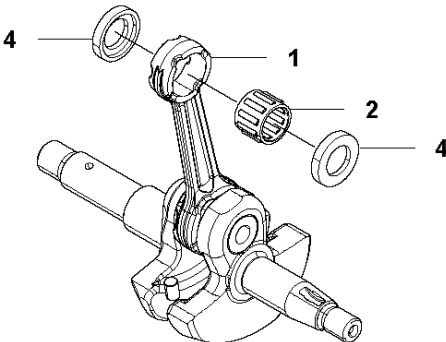

E 543XP, 543XPG
CRANKSHAFT

CRANKSHAFT

543 XPG, 2017-08

Ref	Part No	Description	Remark	QTY KIT
1	576 97 20-01	CRANKSHAFT ASSY		1
2	579 02 98-01	NEEDLE BEARING		1
4	513 75 24-01	WASHER		2