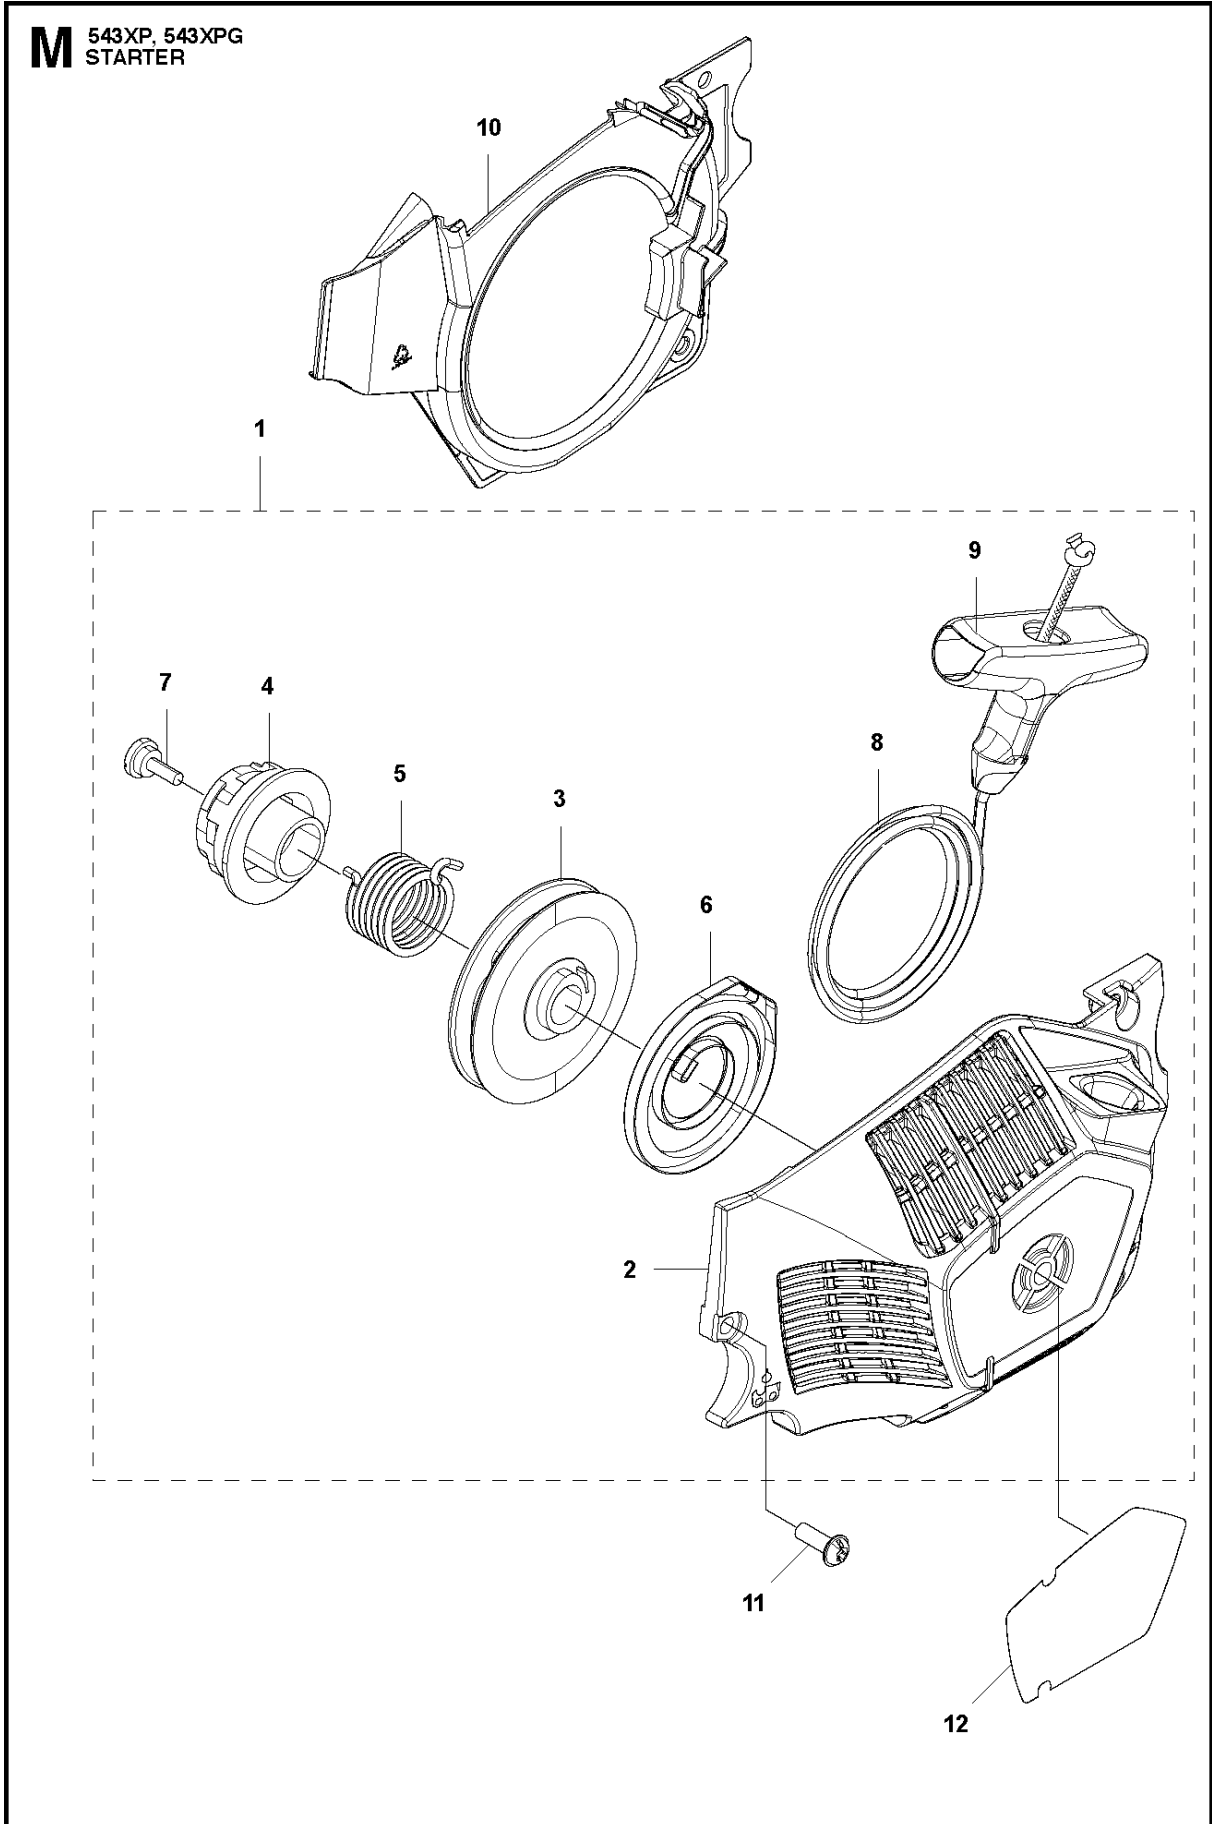

M 543XP, 543XPG
STARTER

STARTER

543 XPG, 2017-08

Ref	Part No	Description	Remark	QTY	KIT
1	577 43 41-01	STARTER ASSY	s/n up to – 20171915387	1	
1	586 69 31-02	STARTER ASSY	s/n from 20172200001	1	
2	577 43 44-01	CASE	s/n up to – 20171915387	1	1
2	586 69 32-02	STARTER HOUSING	s/n from 20172200001	1	1
3	527 75 60-01	REEL	s/n up to – 20171915387	1	1
3	586 69 35-01	REEL	s/n from 20172200001	1	1
4	576 98 56-01	STARTER PULLEY		1	1
5	527 75 62-01	SPRING		1	1
6	576 38 33-01	SPRING CASSETTE ASSY		1	1
7	515 36 71-01	SCREW		1	1
8	527 75 61-01	ROPE		1	1
9	537 23 25-01	STARTER HANDLE		1	1
10	576 98 59-01	AIR BAFFLE	s/n up to – 20171915387	1	
10	586 68 90-01	AIR CONDUCTOR	s/n from 20172200001	1	
11	579 19 13-01	SCREW	M5x14-T27	3	
12	579 52 87-01	DECAL	543XPG	1