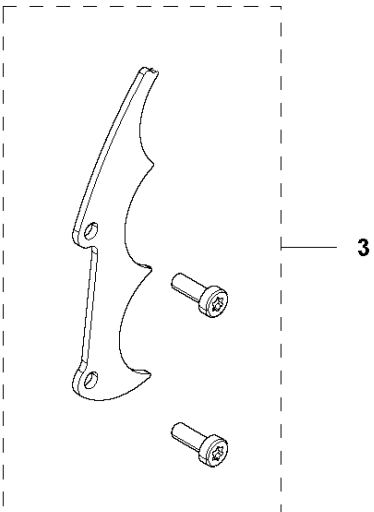

# SPARE PARTS LIST

CHAIN SAWS

543 XPG, 2017-08

**P** 543XP, 543XPG  
ACCESSORIES

## ACCESSORIES

543 XPG, 2017-08

Ref	Part No	Description	Remark	QTY KIT
1	521 53 29-01	WRENCH		1
2	580 65 98-01	WINTER COVER		1
3	579 49 73-01	SPIKE		1
4	513 63 56-01	DRIVER		1
5	584 40 91-01	HEX KEY	T27	1

## CARBURETOR DETAILS

543 XPG, 2017-08

Ref	Part No	Description	Remark	QTY KIT	
1	580 79 84-01	CARBURETTOR	s/n up to – 20171915387 (HD–54B EU, US)	1	
1	590 41 34-01	CARBURETTOR	s/n from 20172200001 (HD–63 EU, US)	1	
2	520 95 70-01	SCREEN		1	1
3	579 49 21-01	COVER		1	1
4	513 30 13-01	SCREW		1	1
5	514 24 27-01	GASKET		1	1
6	585 39 98-01	DIAPHRAGM PUMP		1	1
7	521 08 54-01	VALVE.INLET		1	1
8	514 24 28-01	GASKET		1	1
9	579 49 22-01	DIAPHRAGM		1	1
10	516 98 00-01	SPRING		1	1
11	501 40 57-01	COVER		1	1
12	516 34 29-01	PLUG		1	1
13	520 97 73-01	SCREW		1	1
14	514 24 29-01	LEVER		1	1
15	520 97 74-01	PIN		1	1
16	578 91 30-01	CAP		2	1
17	578 91 28-01	SPRING		2	1
18	580 24 21-01	NEEDLE		1	1
19	579 49 25-01	SHAFT ASSY		1	1
20	579 49 26-01	LEVER		1	1
21	520 75 98-01	SCREW		1	1
22	579 49 27-01	SPACER		1	1
23	579 49 28-01	SCREW		2	1
24	579 49 29-01	VALVE		1	1
25	579 49 30-01	SPRING		1	1
26	579 49 31-01	VALVE		1	1
27	581 29 80-01	SPRING		1	1
28	520 97 88-01	SCREW ASSY		4	1
29	581 29 81-01	SHAFT ASSY		1	1
30	581 29 82-01	LEVER		1	1
31	580 24 26-01	NEEDLE HIGH SPEED		1	1
32	521 06 63-01	SPRING		1	1
33	513 79 28-01	SCREW		1	1
35	581 29 83-01	SCREW		1	1
36	506 74 61-01	WASHER		1	1