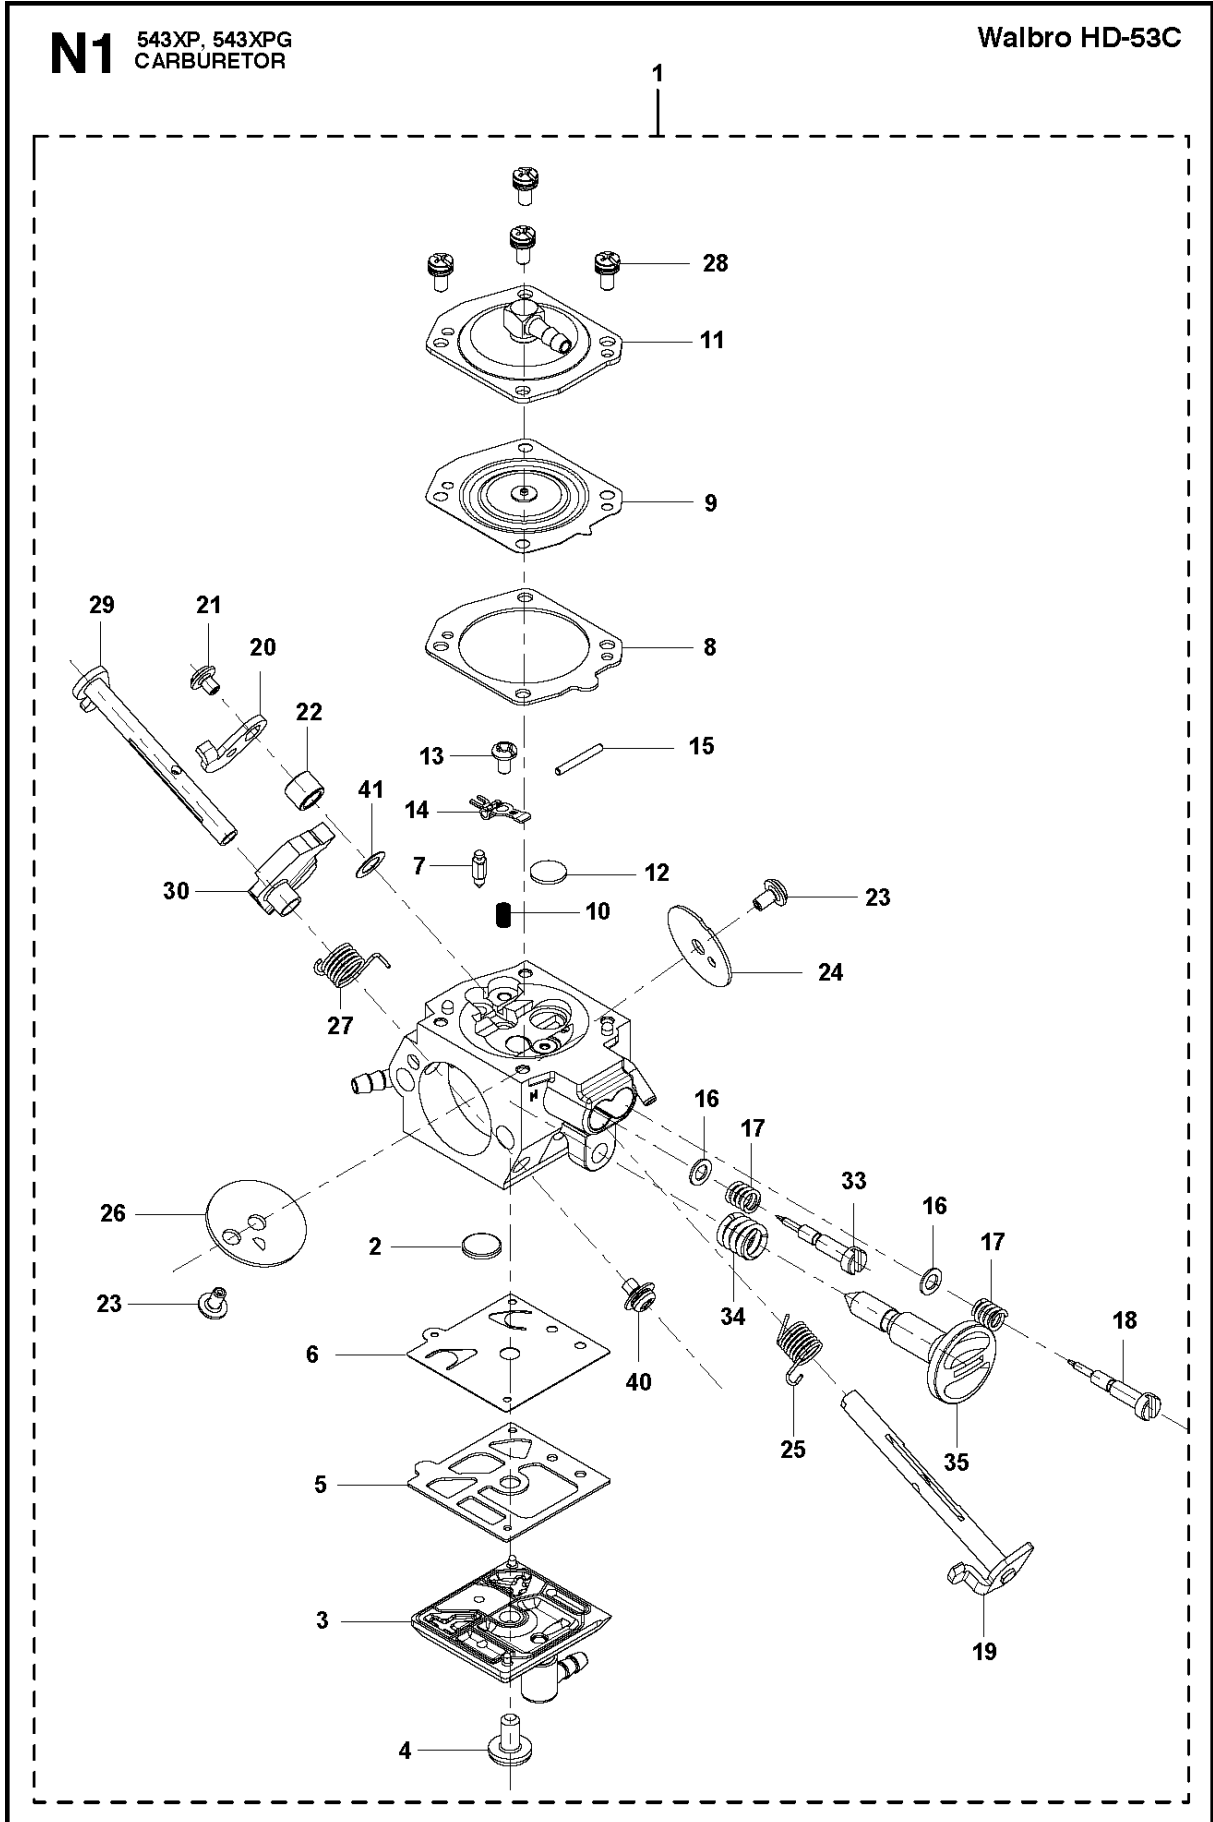

N1 543XP, 543XPG
CARBURETOR

Walbro HD-53C

CARBURETOR DETAILS

543 XPG, 2017-08

Ref	Part No	Description	Remark	QTY KIT	
1	588 84 89-01	CARBURETTOR	JAPAN	1	
2	520 95 70-01	SCREEN		1	1
3	579 49 21-01	COVER		1	1
4	513 30 13-01	SCREW		1	1
5	514 24 27-01	GASKET		1	1
6	514 24 30-01	95-75 DIAPHRAGM		1	1
7	521 08 54-01	VALVE.INLET		1	1
8	514 24 28-01	GASKET		1	1
9	579 49 22-01	DIAPHRAGM		1	1
10	516 98 00-01	SPRING		1	1
11	501 40 57-01	COVER		1	1
12	516 34 29-01	PLUG		1	1
13	520 97 73-01	SCREW		1	1
14	514 24 29-01	LEVER		1	1
15	520 97 74-01	PIN		2	1
16	521 57 60-01	WASHER		2	1
17	514 18 82-01	SPRING		1	1
18	579 49 24-01	NEEDLE		1	1
19	579 49 25-01	SHAFT ASSY		1	1
20	579 49 26-01	LEVER		1	1
21	520 75 98-01	SCREW		1	1
22	579 49 27-01	SPACER		1	1
23	579 49 28-01	SCREW		2	1
24	579 49 29-01	VALVE		1	1
25	579 49 30-01	SPRING		1	1
26	579 49 31-01	VALVE		1	1
27	581 29 80-01	SPRING		1	1
28	520 97 88-01	SCREW ASSY		4	1
29	581 29 81-01	SHAFT ASSY		1	1
30	581 29 82-01	LEVER		1	1
33	579 49 35-01	NEEDLE		1	1
34	579 49 30-01	SPRING		1	1
35	513 79 28-01	SCREW		1	1
40	581 29 83-01	SCREW		1	1
41	506 74 61-01	WASHER		1	1