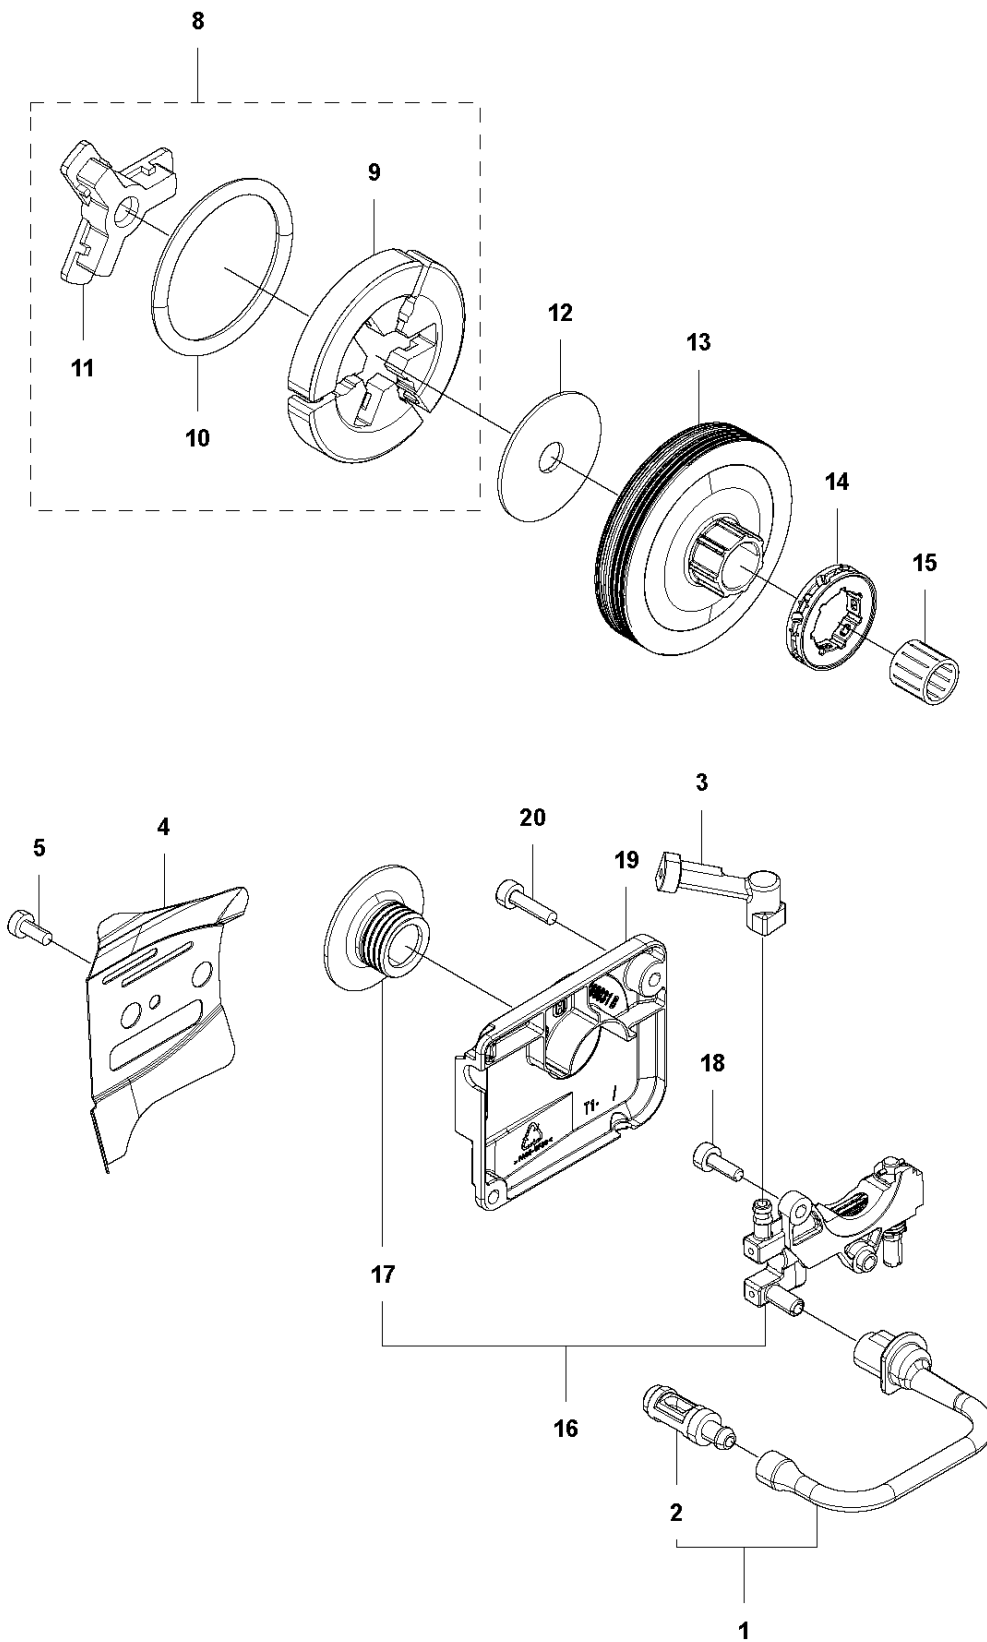

B 543XP, 543XPG
CLUTCH & OIL PUMP

CLUTCH & OIL PUMP

543 XPG, 2017-08

Ref	Part No	Description	Remark	QTY	KIT
1	521 57 99-01	OILPIPE COMP		1	
2	521 58 00-01	FILTER		1	1
3	513 61 88-01	PIPE		1	
4	576 98 53-01	BAR MOUNT PLATE		1	
5	576 98 54-01	SCREW	M4x10-T27	1	
8	585 00 60-01	CLUTCH ASSY		1	
9	514 19 74-01	SHOE		3	8
10	585 00 61-01	CLUTCH SPRING		1	8
11	521 57 94-01	BOSS		1	8
12	513 62 57-01	PLATE		1	
13	513 95 61-01	DRUM	325P	1	
14	514 23 94-01	RIM		1	
15	513 70 12-01	BEARING		1	
16	521 58 65-01	OIL PUMP	325P	1	
17	511 19 45-01	WORM		1	16
18	506 74 57-01	BOLT	M4x16-T27	2	
19	576 98 31-01	PUMP COVER		1	
20	521 51 57-01	BOLT	M4x12-T27	2