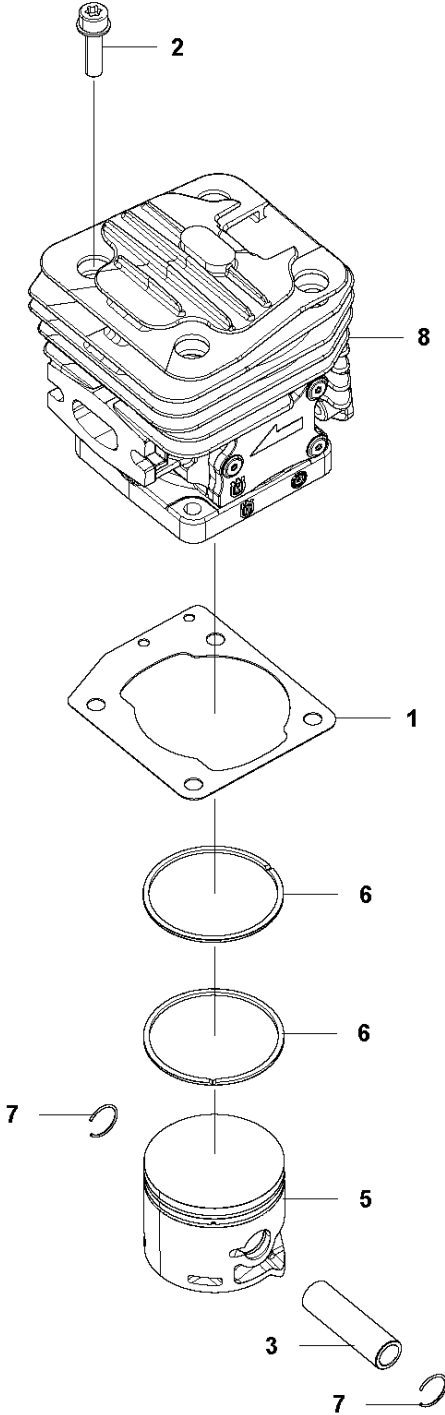

D 543XP, 543XPG
CYLINDER PISTON

CYLINDER PISTON

543 XPG, 2017-08

Ref	Part No	Description	Remark	QTY KIT
1	576 97 70-01	GASKET		1
2	510 90 46-01	BOLT	M5x20-T27/P	4
3	512 48 49-01	PIN		1
5	581 75 59-01	PISTON		1
6	579 02 97-01	PISTON RING		2
7	516 28 30-01	RING		2
8	577 40 50-01	CYLINDER ASSY		1