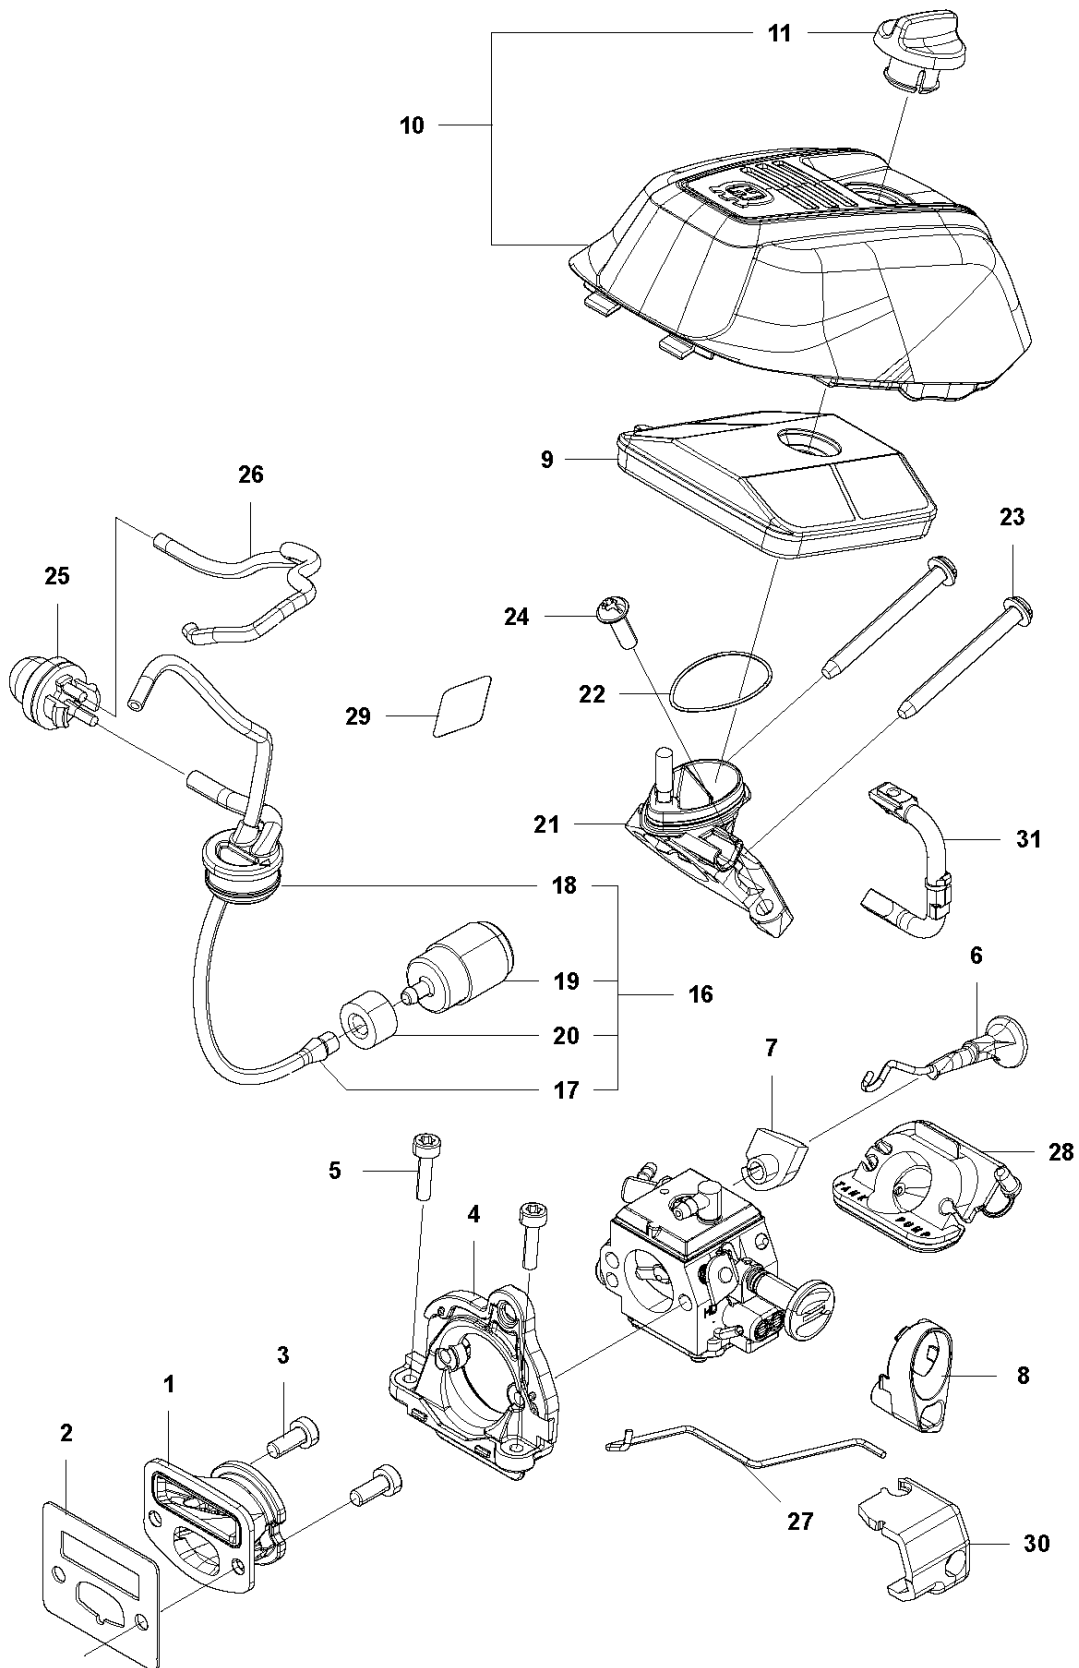

G 543XP, 543XPG
CARBURETOR & AIR FILTER

CARBURETOR & AIR FILTER

543 XPG, 2017-08

Ref	Part No	Description	Remark	QTY	KIT
1	576 98 01-01	PIPE ASSY		1	
2	579 18 71-01	GASKET		1	
3	522 63 85-01	BOLT	M5x12-T27	2	
4	579 18 10-01	FLANGE		1	
5	506 74 57-01	BOLT	M4x16-T27	2	
6	577 43 32-01	ROD		1	
7	577 43 33-01	GROMMET		1	
8	582 33 92-01	GROMMET	For EU/US only	1	
8	501 30 51-01	GROMMET	For JAPAN only	1	
9	513 79 46-01	AIR FILTER	s/n up to – 20171915387	1	
9	588 84 91-01	CLEANER	s/n from 20172200001	1	
10	577 43 35-01	AIR FILTER COVER		1	
11	577 43 37-01	KNOB		1	10
16	588 41 23-01	FUEL HOSE ASSY	For EU/JAPAN only	1	
16	579 20 40-01	FUEL HOSE ASSY	For US/CAN only	1	
17	510 92 09-01	PIPE	For EU/JAPAN only	1	16
17	579 51 84-01	FUEL HOSE	For US/CAN only	1	16
18	578 77 81-01	GROMMET		1	16
19	506 74 26-01	FILTER		1	16
20	513 75 08-01	COLLAR		1	
21	576 98 07-01	MANIFOLD	s/n up to – 20171915387	1	
21	588 81 79-01	MANIFOLD	s/n from 20172200001	1	
22	581 35 62-01	SEAL	s/n up to – 20171915387	1	
22	588 84 88-01	O-RING	s/n from 20172200001	1	
23	580 37 01-01	BOLT		2	
24	579 19 13-01	SCREW		1	
25	513 78 93-01	PUMP		1	
26	580 60 72-01	FUEL HOSE		1	
27	576 98 06-01	THROTTLE ROD		1	
28	512 46 31-01	GROMMET		1	
29	580 69 55-01	DECAL		1	
30	584 98 25-01	GROMMET		1	
31	588 90 31-01	PIPE	s/n from 20172200001	1