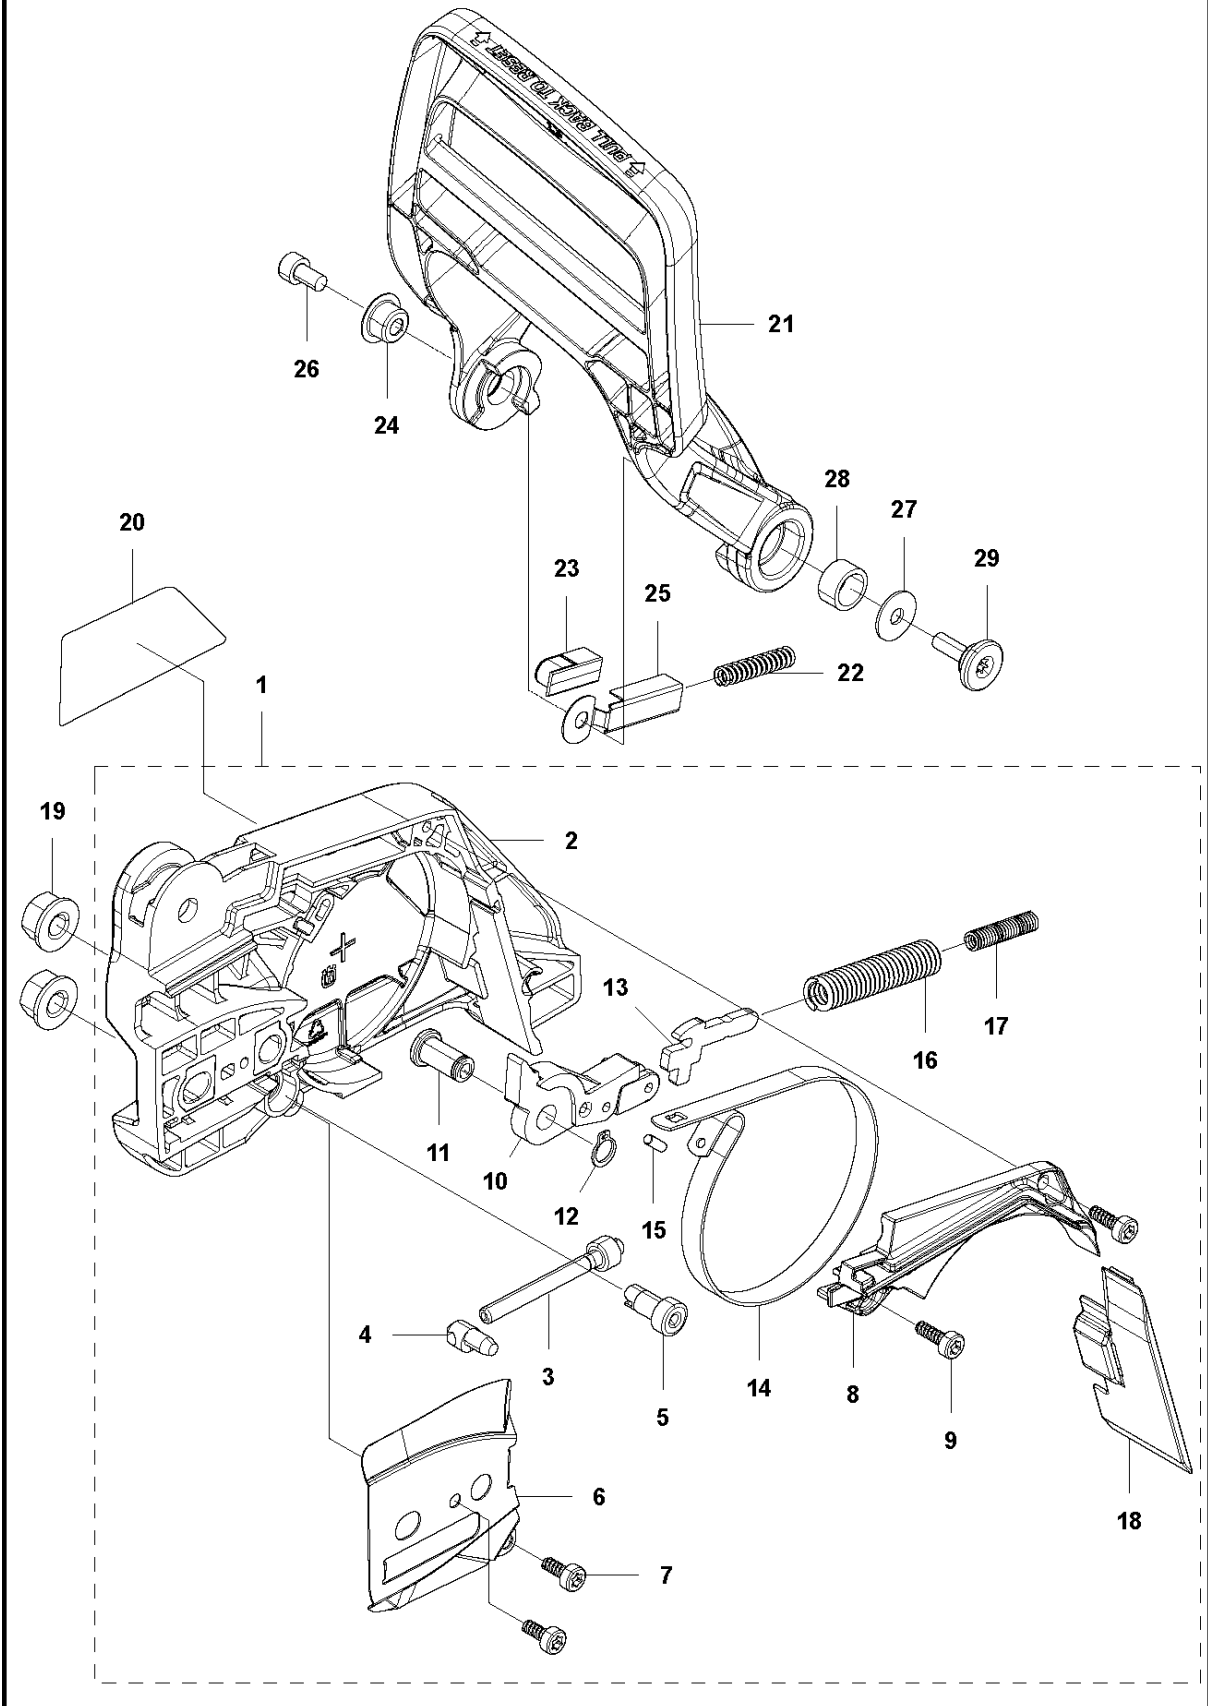

A 543XP, 543XPG
CHAIN BRAKE & CLUTCH COVER

CHAIN BRAKE & CLUTCH COVER

543 XPG, 2017-08

Ref	Part No	Description	Remark	QTY KIT	
1	577 43 38-01	CLUTCH COVER ASSY		1	
2	577 43 39-01	CLUTCH COVER		1	1
3	513 63 77-01	SCREW		1	1
4	513 70 14-01	NUT		1	1
5	513 63 79-01	GEAR		1	1
6	576 98 39-01	PLATE		1	1
7	576 98 41-01	SCREW	T4x10-T27	2	1
8	576 98 38-01	COVER LID		1	1
9	576 98 40-01	SCREW	T4x12-T27	2	1
10	576 98 35-01	BRAKE LEVER		1	1
11	577 00 82-01	PEN		1	1
12	579 19 02-01	RING		1	1
13	516 82 56-01	ARM		1	1
14	580 49 08-01	BRAKE BAND		1	1
15	521 07 54-01	ROLLER		1	1
16	516 82 66-01	BRAKE SPRING		1	1
17	513 96 59-01	SPRING		1	1
18	576 98 42-01	WEAR PROTECTION		1	1
19	575 96 08-01	NUT	M8xP1.25	2	
20	577 43 64-01	DECAL		1	
21	581 64 73-02	HAND GUARD		1	
22	576 98 45-01	SPRING		1	
23	576 98 46-01	CATCH		1	
24	576 98 49-01	SPACER		1	
25	576 98 50-01	WEAR PROTECTION		1	
26	529 26 81-01	BOLT	M5x9-T27	1	
27	513 28 71-01	WASHER		1	
28	576 98 52-01	SPACER		1	
29	526 83 45-01	SCREW		1