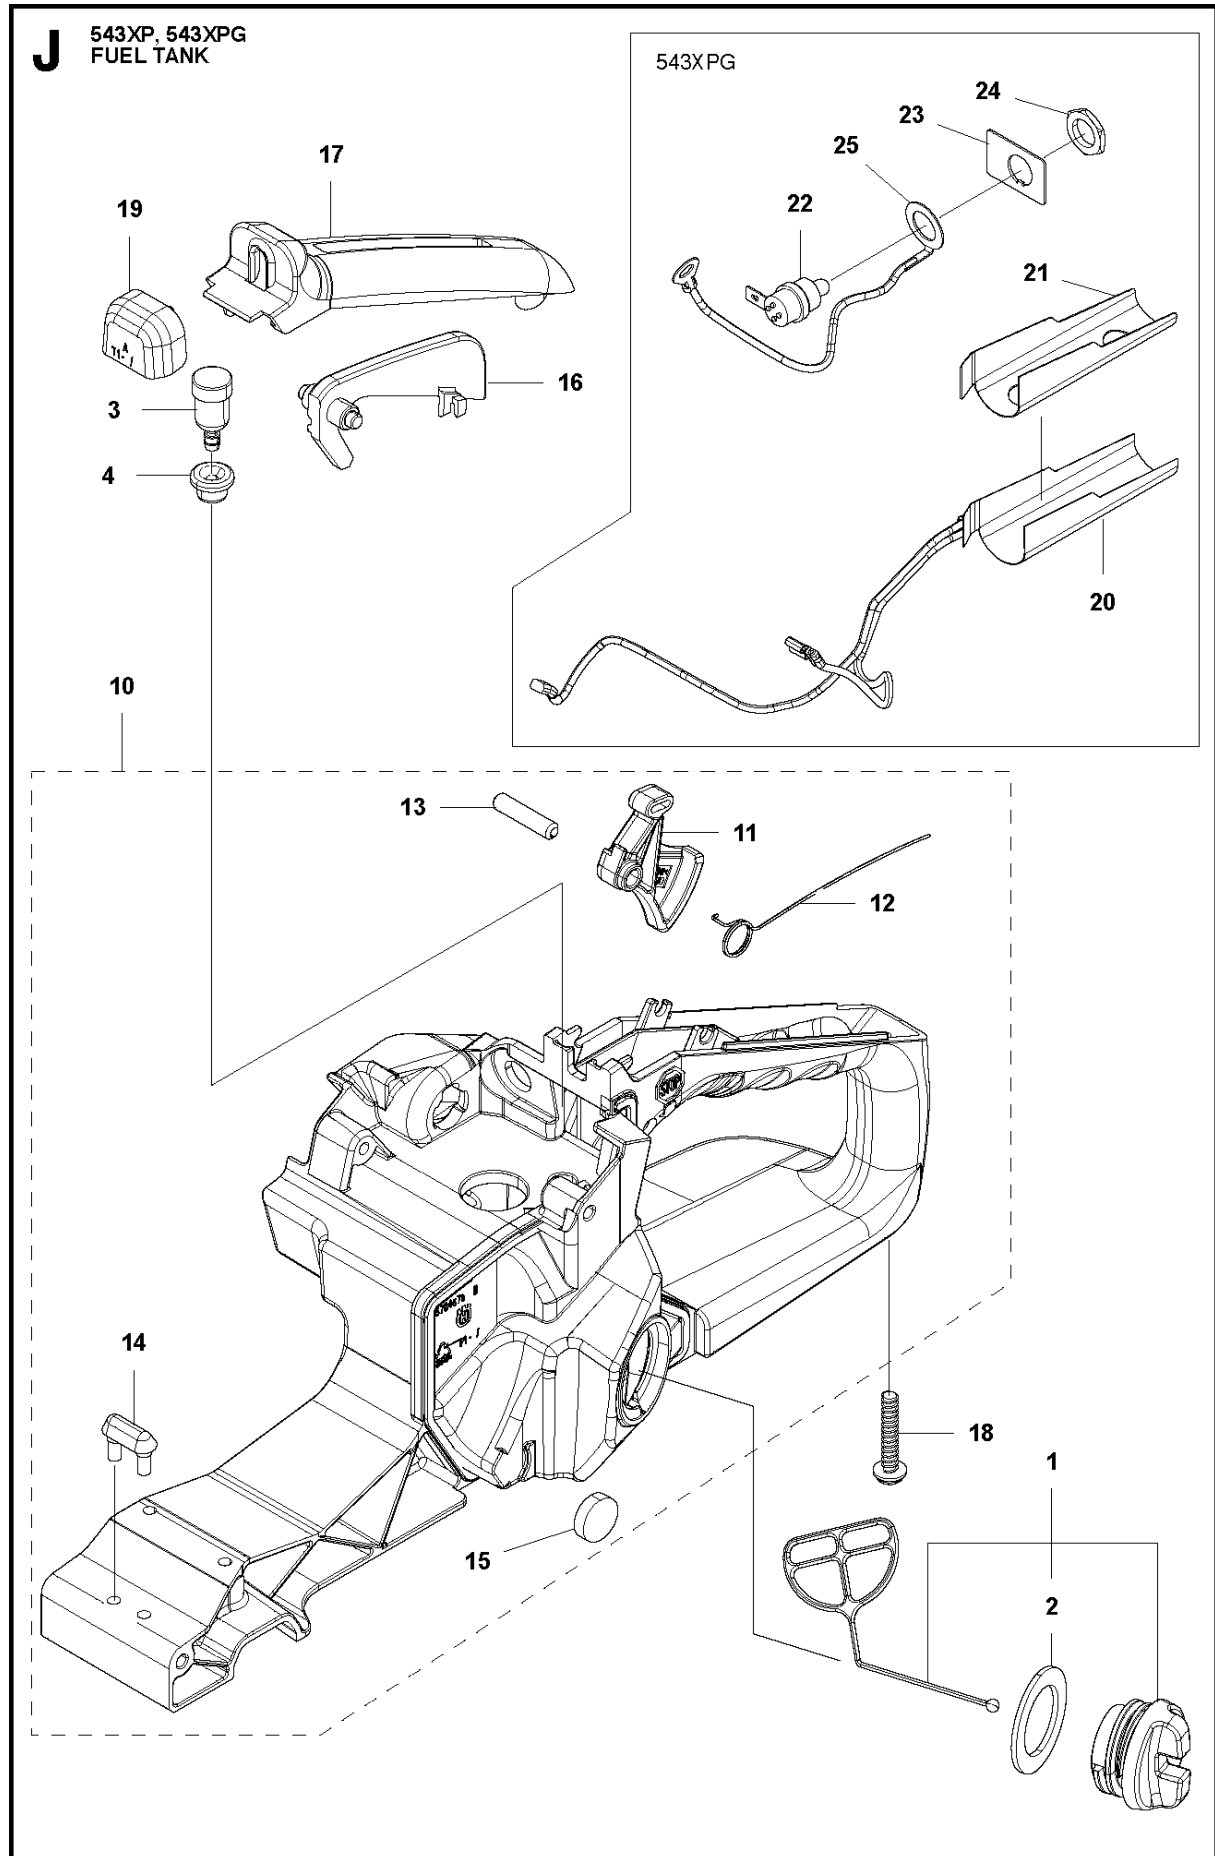

FUEL TANK

543 XPG, 2017-08

Ref	Part No	Description	Remark	QTY	KIT
1	580 75 91-01	TANK CAP ASSY		1	
2	579 51 80-01	GASKET		1	1
3	513 75 15-01	BREATHER		1	
4	514 20 14-01	GROMMET		1	
10	579 52 84-01	HANDLE ASSY	543XPG	1	
11	580 69 47-02	THROTTLE LEVER		1	10
12	505 04 80-01	SPRING		1	10
13	505 04 81-01	SPRING PIN		1	10
14	513 62 02-01	DAMPER		1	10
15	513 75 02-01	HELPER(M)		1	10
16	577 43 54-01	ARM		1	
17	583 95 08-01	COVER		1	
18	521 51 83-01	SCREW		1	
19	580 73 30-01	SUPPORT		1	
20	512 41 21-01	HEATER	543XPG	1	
21	512 41 22-01	PLATE	543XPG	1	
22	579 41 40-01	SWITCH	543XPG	1	
23	513 61 25-01	PLATE	543XPG	1	
24	513 61 26-01	NUT	543XPG	1	
25	512 41 19-01	CORD	543XPG	1