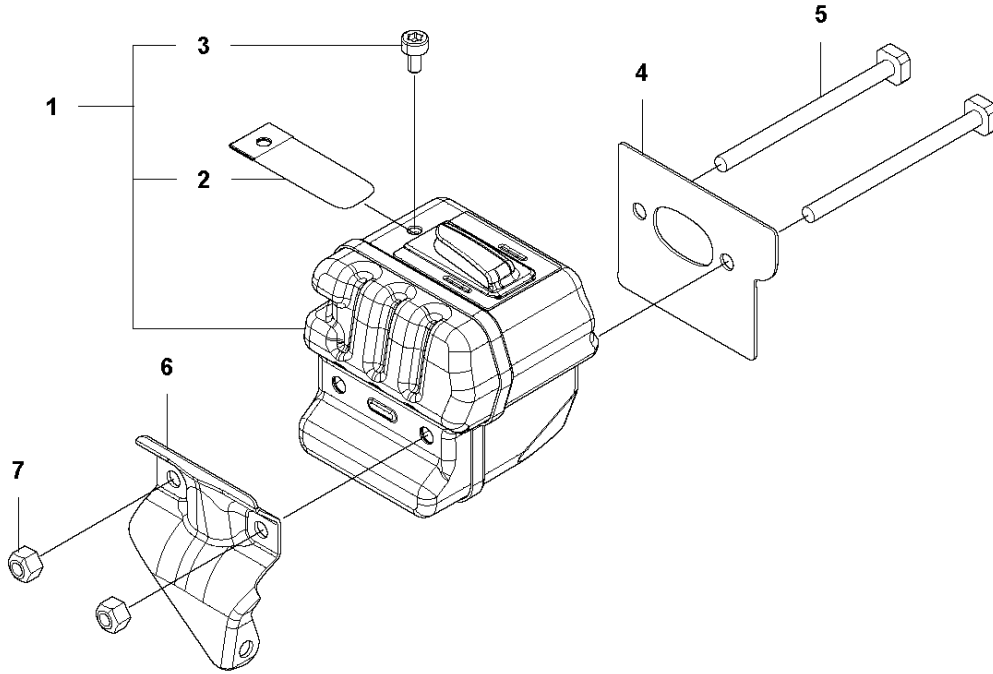

F 543XP, 543XPG
MUFFLER

FOR US/CAN ONLY