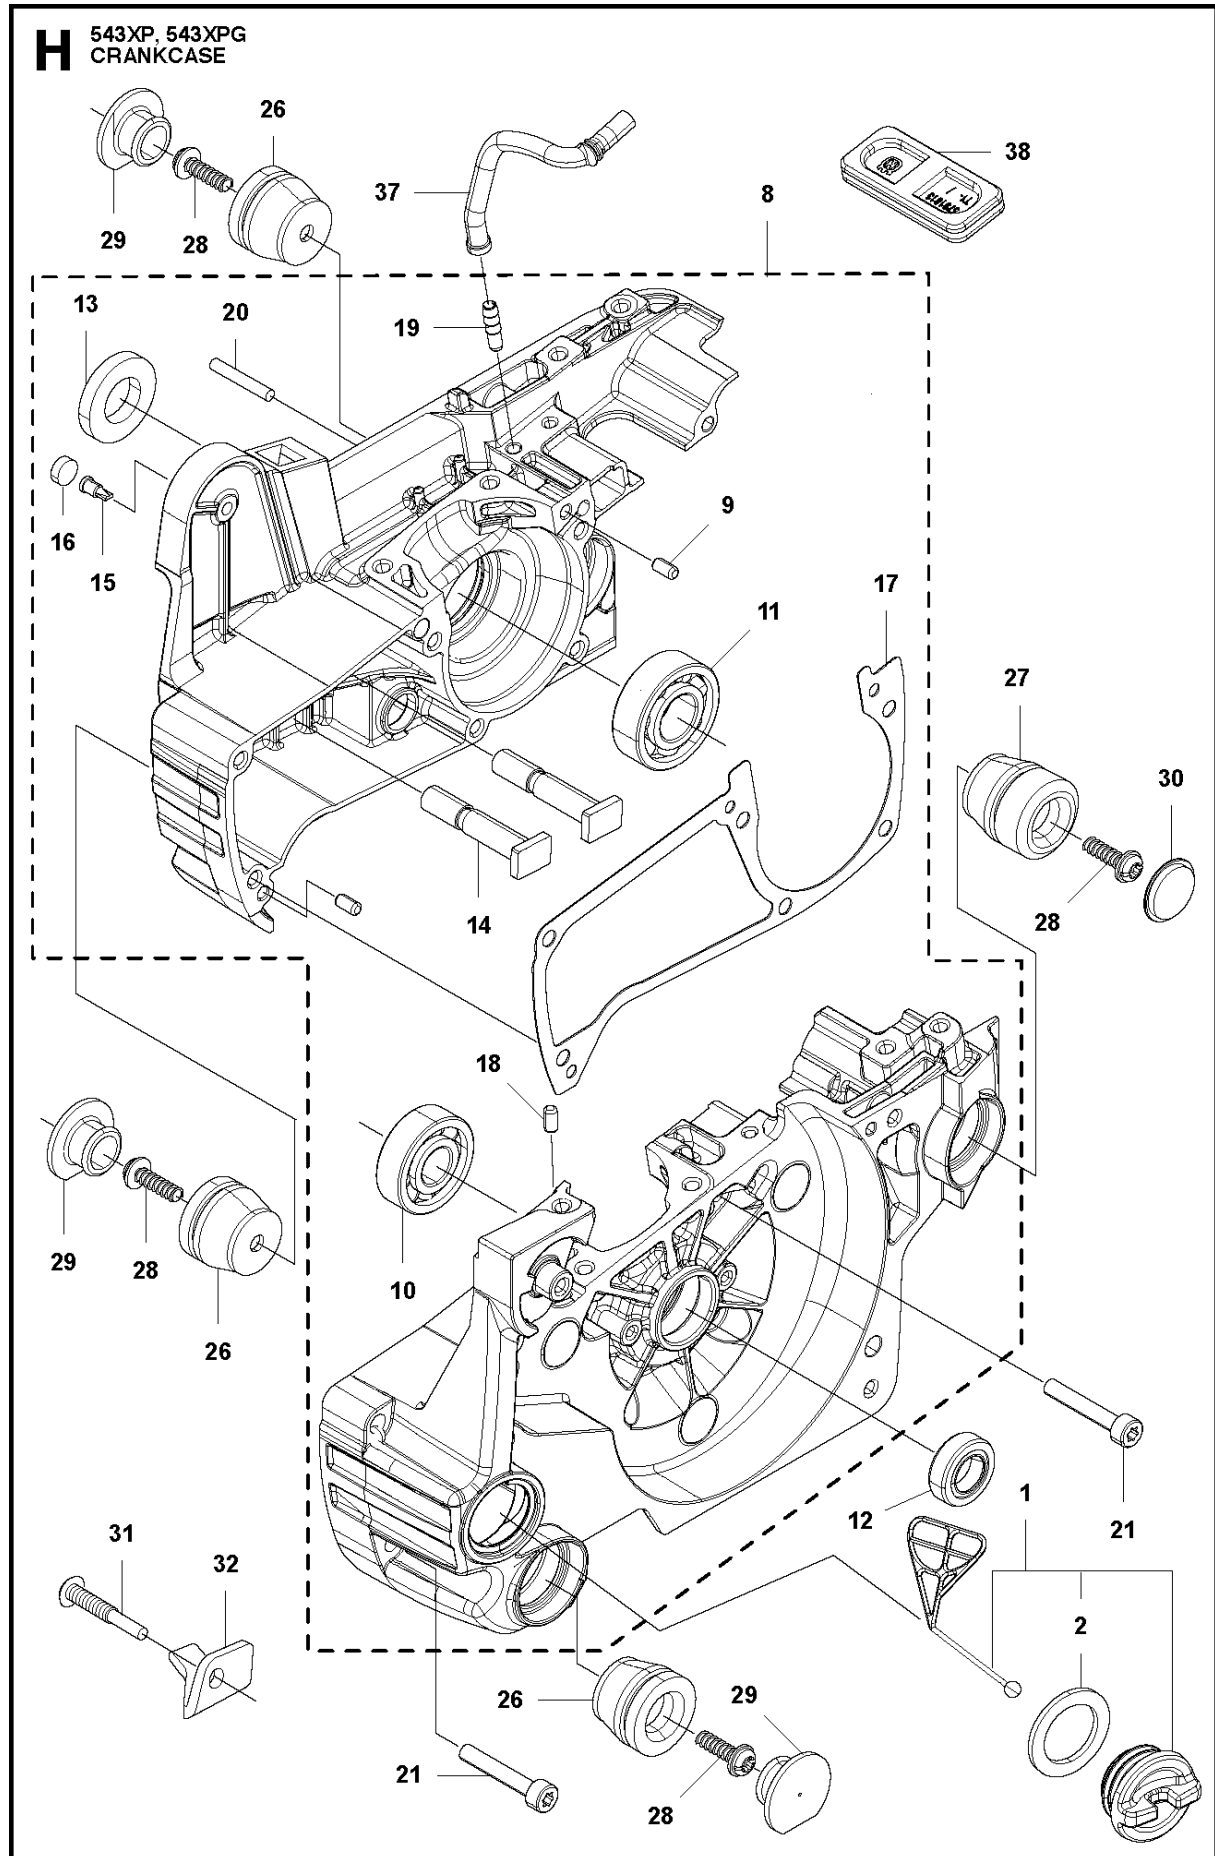

## CHAIN BRAKE &amp; CLUTCH COVER

543 XPG, 2017-08

Ref	Part No	Description	Remark	QTY KIT	
1	577 43 38-01	CLUTCH COVER ASSY		1	
2	577 43 39-01	CLUTCH COVER		1	1
3	513 63 77-01	SCREW		1	1
4	513 70 14-01	NUT		1	1
5	513 63 79-01	GEAR		1	1
6	576 98 39-01	PLATE		1	1
7	576 98 41-01	SCREW	T4x10-T27	2	1
8	576 98 38-01	COVER LID		1	1
9	576 98 40-01	SCREW	T4x12-T27	2	1
10	576 98 35-01	BRAKE LEVER		1	1
11	577 00 82-01	PEN		1	1
12	579 19 02-01	RING		1	1
13	516 82 56-01	ARM		1	1
14	580 49 08-01	BRAKE BAND		1	1
15	521 07 54-01	ROLLER		1	1
16	516 82 66-01	BRAKE SPRING		1	1
17	513 96 59-01	SPRING		1	1
18	576 98 42-01	WEAR PROTECTION		1	1
19	575 96 08-01	NUT	M8xP1.25	2	
20	577 43 64-01	DECAL		1	
21	581 64 73-02	HAND GUARD		1	
22	576 98 45-01	SPRING		1	
23	576 98 46-01	CATCH		1	
24	576 98 49-01	SPACER		1	
25	576 98 50-01	WEAR PROTECTION		1	
26	529 26 81-01	BOLT	M5x9-T27	1	
27	513 28 71-01	WASHER		1	
28	576 98 52-01	SPACER		1	
29	526 83 45-01	SCREW		1	

## CLUTCH &amp; OIL PUMP

543 XPG, 2017-08

Ref	Part No	Description	Remark	QTY	KIT
1	521 57 99-01	OILPIPE COMP		1	
2	521 58 00-01	FILTER		1	1
3	513 61 88-01	PIPE		1	
4	576 98 53-01	BAR MOUNT PLATE		1	
5	576 98 54-01	SCREW	M4x10-T27	1	
8	585 00 60-01	CLUTCH ASSY		1	
9	514 19 74-01	SHOE		3	8
10	585 00 61-01	CLUTCH SPRING		1	8
11	521 57 94-01	BOSS		1	8
12	513 62 57-01	PLATE		1	
13	513 95 61-01	DRUM	325P	1	
14	514 23 94-01	RIM		1	
15	513 70 12-01	BEARING		1	
16	521 58 65-01	OIL PUMP	325P	1	
17	511 19 45-01	WORM		1	16
18	506 74 57-01	BOLT	M4x16-T27	2	
19	576 98 31-01	PUMP COVER		1	
20	521 51 57-01	BOLT	M4x12-T27	2	