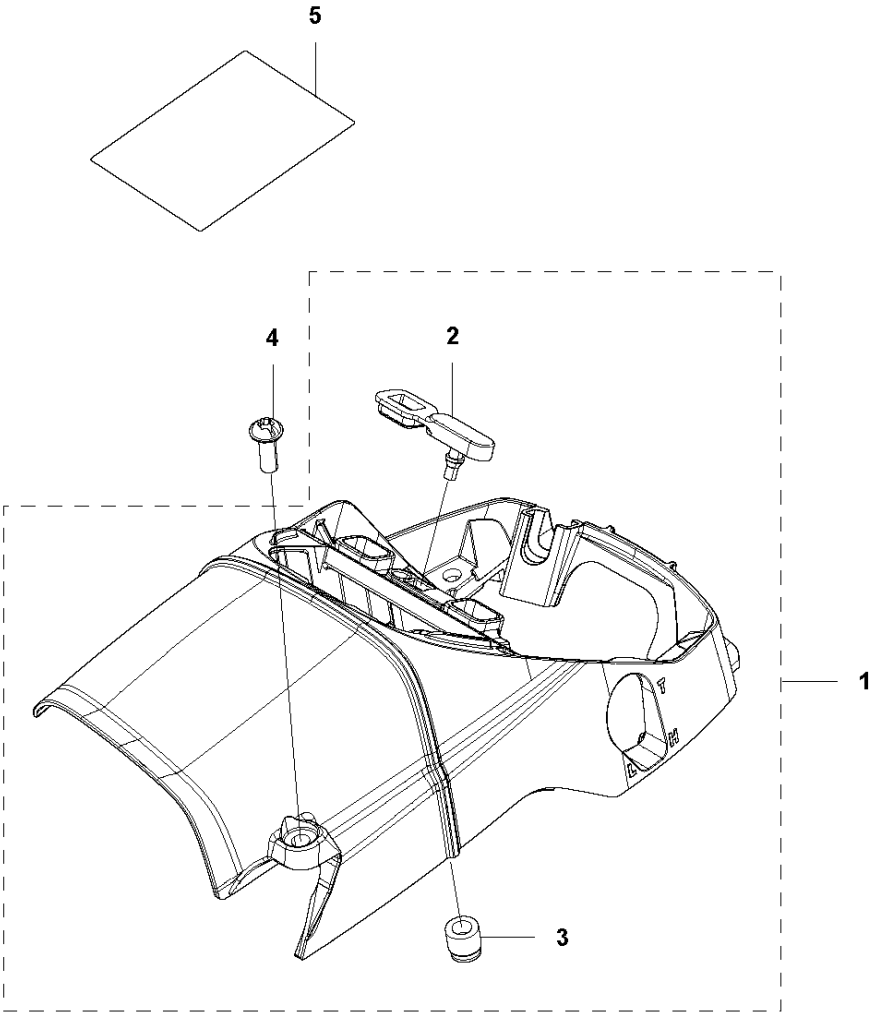

**E** 543XP, 543XPG  
CRANKSHAFT

CRANKSHAFT

543 XPG, 2017-08

Ref	Part No	Description	Remark	QTY KIT
1	576 97 20-01	CRANKSHAFT ASSY		1
2	579 02 98-01	NEEDLE BEARING		1
4	513 75 24-01	WASHER		2

**C** 543XP, 543XPG  
CYLINDER COVER