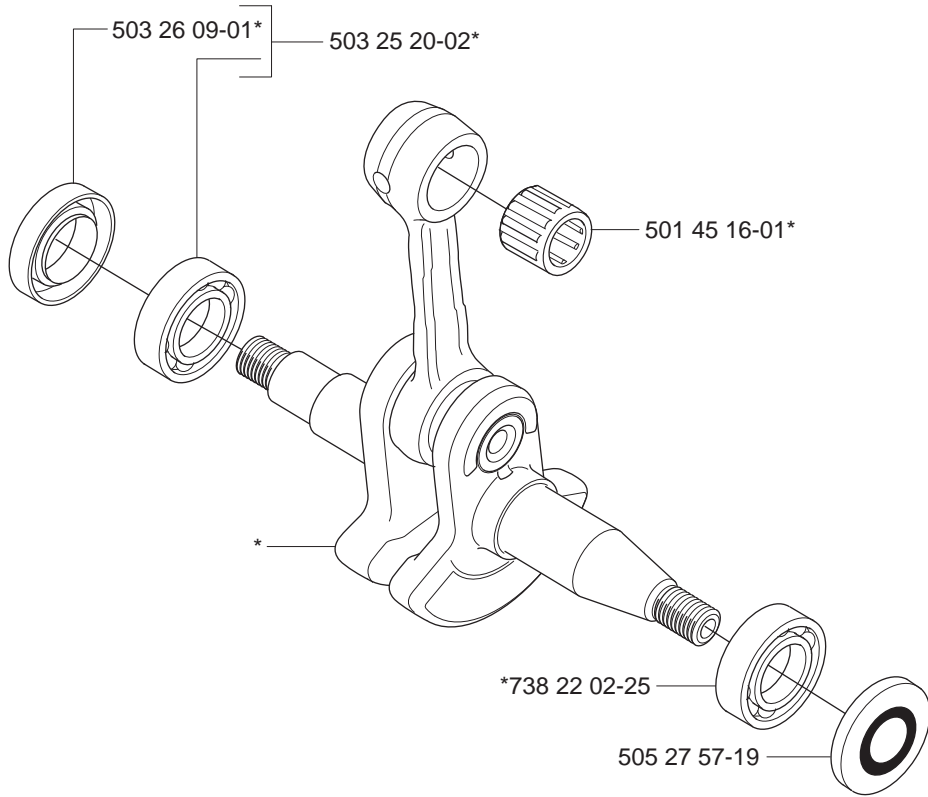

**compl 537 15 28-01

*compl 537 10 78-01

B

***compl 544 18 01-01**

*503 98 74-01

D

*compl 537 25 31-02 (353)
**compl 503 86 98-71 (346XP)

① 503 94 28-02
Set of gaskets
Dichtungssatz
Jeu de joints
Juego de juntas
Packningssats

F

*compl 503 86 27-03 (EU)

**compl 503 86 28-03 (DF)

**compl 537 07 54-02 (E-tech)

G

- 537 26 49-01 NYLON 80 μ Black
 - 537 26 49-02 NYLON 44 μ Yellow
 - 537 26 49-03 FELT White
- 

H

*compl 537 17 19-03

J

*compl 503 86 37-03

K

*compl 537 30 17-01

**compl 537 30 17-02 XPG

L

**Heated carburettor
Heated handles**

- (346XP) 537 37 05-04
- (346XPG) 537 37 05-06
- (346XPG Heated carburettor) 537 37 05-07
- (346XP E-tech) 537 37 05-05
- (346XPG E-tech) 537 37 05-08
- (346XPG Heated carburettor E-tech) 537 37 05-09
- (353) 537 37 05-10
- (353G) 537 37 05-12
- (353G Heated carburettor) 537 37 05-13
- (353 E-tech) 537 37 05-11
- (353G E-tech) 537 37 05-14
- (353G Heated carburettor E-tech) 537 37 05-15