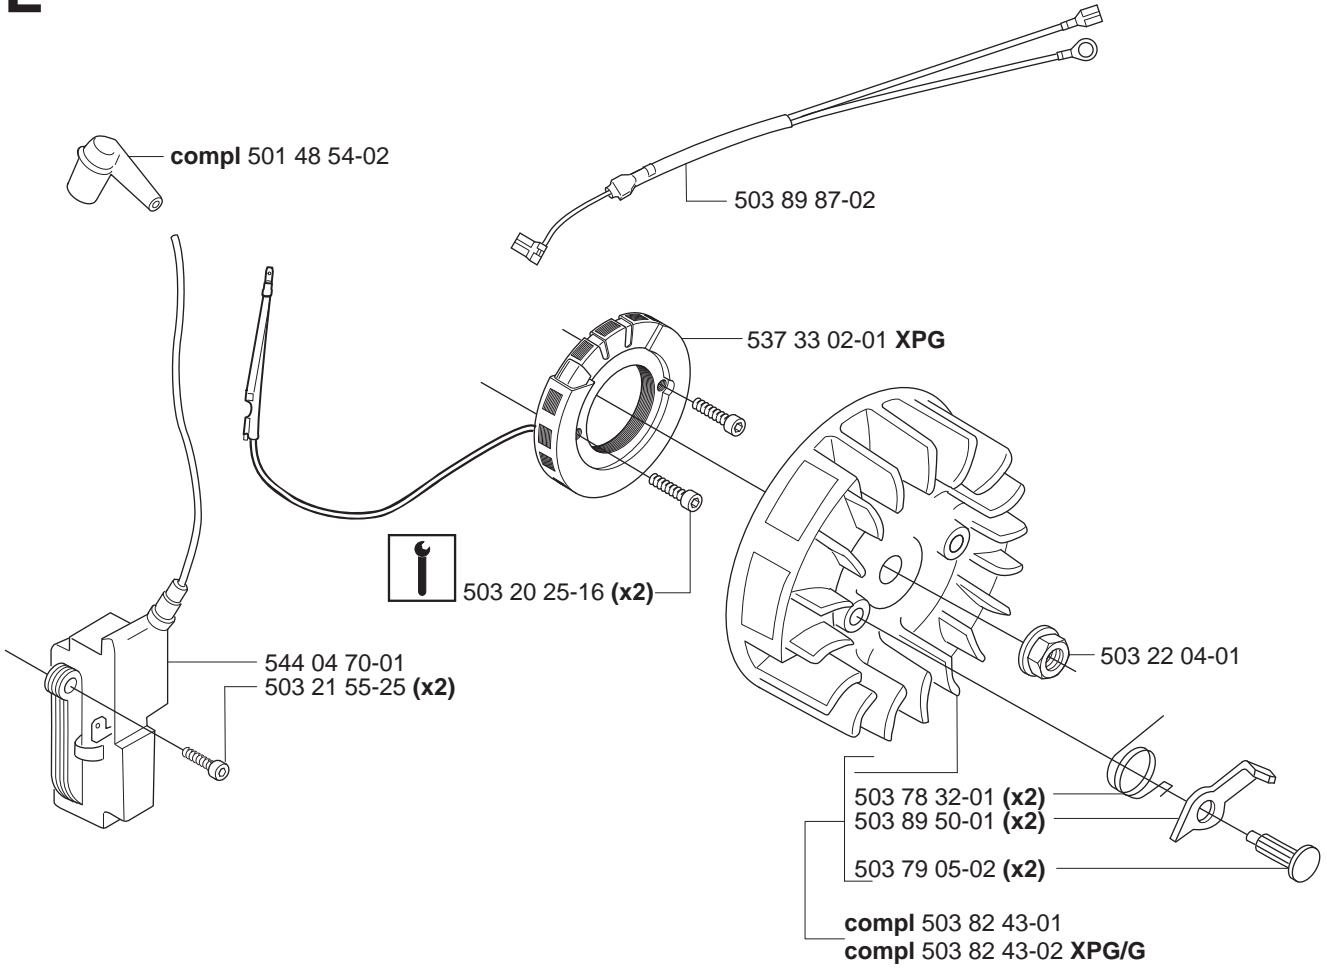

F

*compl 503 86 27-03 (EU)

**compl 503 86 28-03 (DF)

**compl 537 07 54-02 (E-tech)

G

- 537 26 49-01 NYLON 80 μ Black
 - 537 26 49-02 NYLON 44 μ Yellow
 - 537 26 49-03 FELT White
- 

H

*compl 537 17 19-03

J

*compl 503 86 37-03

K

*compl 537 30 17-01

**compl 537 30 17-02 XPG

L

**Heated carburettor
Heated handles**

- (346XP) 537 37 05-04
- (346XPG) 537 37 05-06
- (346XPG Heated carburettor) 537 37 05-07
- (346XP E-tech) 537 37 05-05
- (346XPG E-tech) 537 37 05-08
- (346XPG Heated carburettor E-tech) 537 37 05-09
- (353) 537 37 05-10
- (353G) 537 37 05-12
- (353G Heated carburettor) 537 37 05-13
- (353 E-tech) 537 37 05-11
- (353G E-tech) 537 37 05-14
- (353G Heated carburettor E-tech) 537 37 05-15

N

*compl 503 28 32-08 ZAMA C3-EL18B

ZAMA C3-EL18B

(2) 537 38 03-01
Set of gaskets
Dichtungssatz
Jeu de joints
Juego de juntas
Packningssats

P

Tillbehör
Accessories
Zubehöre
Accessoires
Accesorios
*compl 503 55 85-04