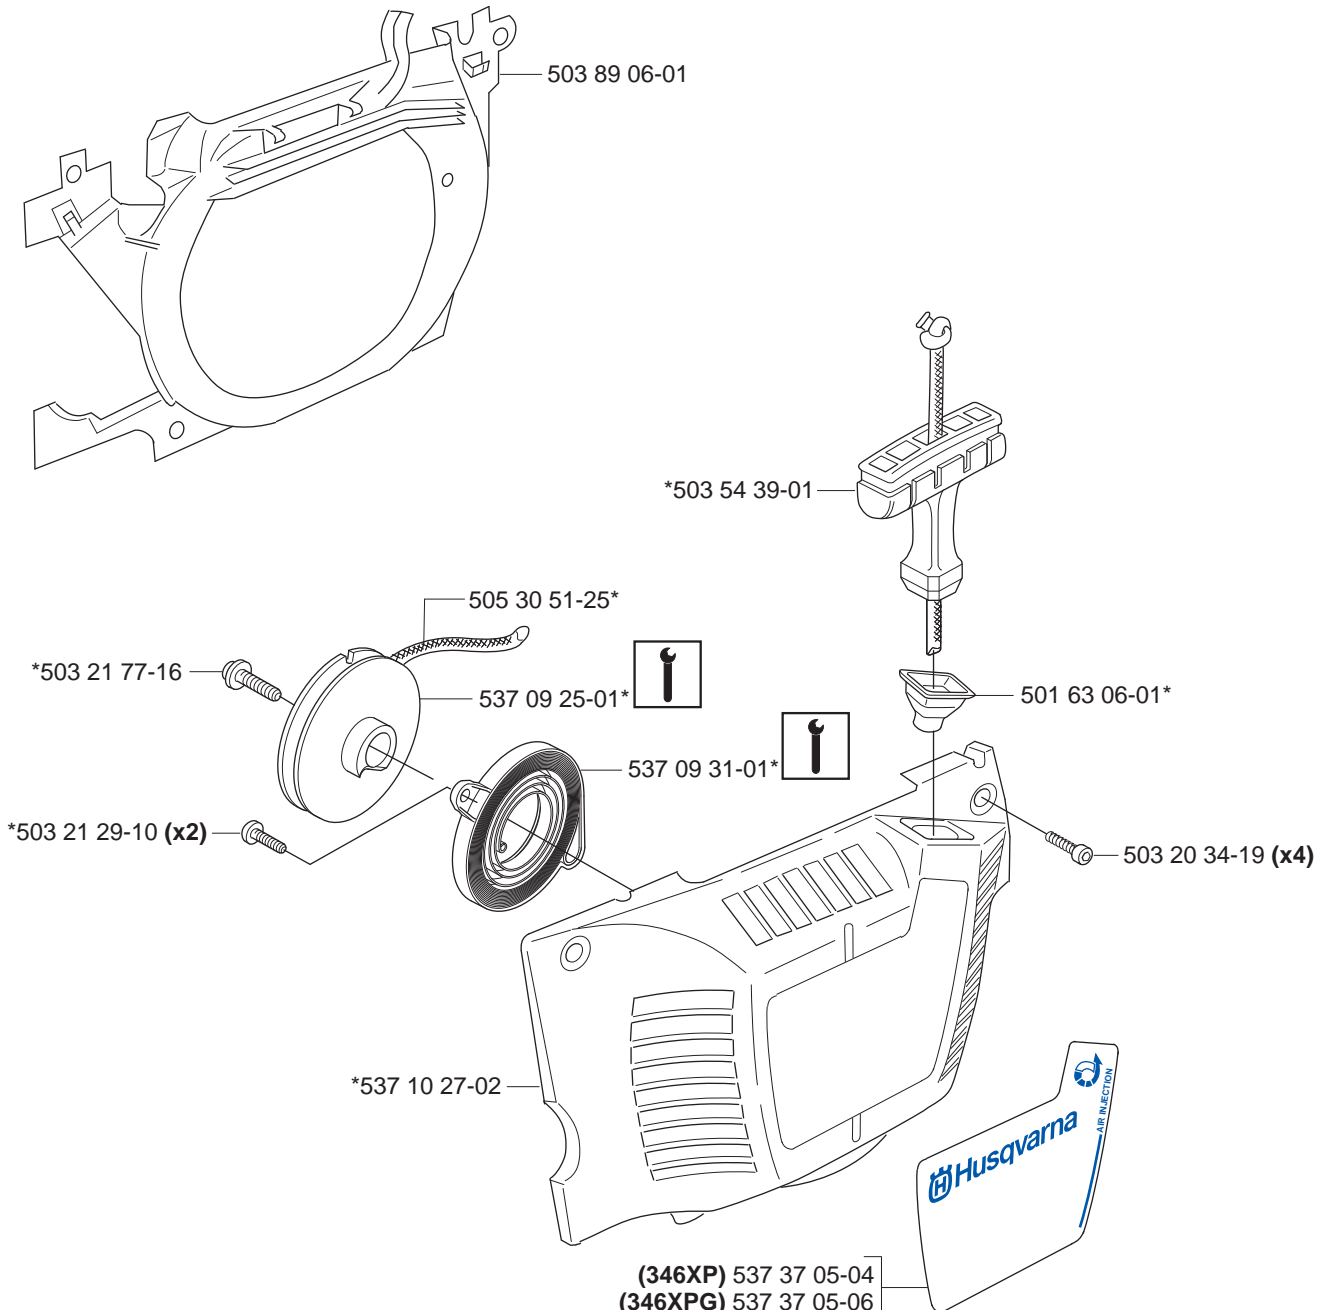

F

*compl 503 86 27-03 (EU)

**compl 503 86 28-03 (DF)

**compl 537 07 54-02 (E-tech)

G

- 537 26 49-01 NYLON 80 μ Black
 - 537 26 49-02 NYLON 44 μ Yellow
 - 537 26 49-03 FELT White
- 

H

*compl 537 17 19-03

J

*compl 503 86 37-03

K

*compl 537 30 17-01

**compl 537 30 17-02 XPG

L

**Heated carburettor
Heated handles**

- (346XP) 537 37 05-04
- (346XPG) 537 37 05-06
- (346XPG Heated carburettor) 537 37 05-07
- (346XP E-tech) 537 37 05-05
- (346XPG E-tech) 537 37 05-08
- (346XPG Heated carburettor E-tech) 537 37 05-09
- (353) 537 37 05-10
- (353G) 537 37 05-12
- (353G Heated carburettor) 537 37 05-13
- (353 E-tech) 537 37 05-11
- (353G E-tech) 537 37 05-14
- (353G Heated carburettor E-tech) 537 37 05-15

N

*compl 503 28 32-08 ZAMA C3-EL18B

ZAMA C3-EL18B

(2) 537 38 03-01
Set of gaskets
Dichtungssatz
Jeu de joints
Juego de juntas
Packningssats

P

Tillbehör
Accessories
Zubehöre
Accessoires
Accesorios
*compl 503 55 85-04