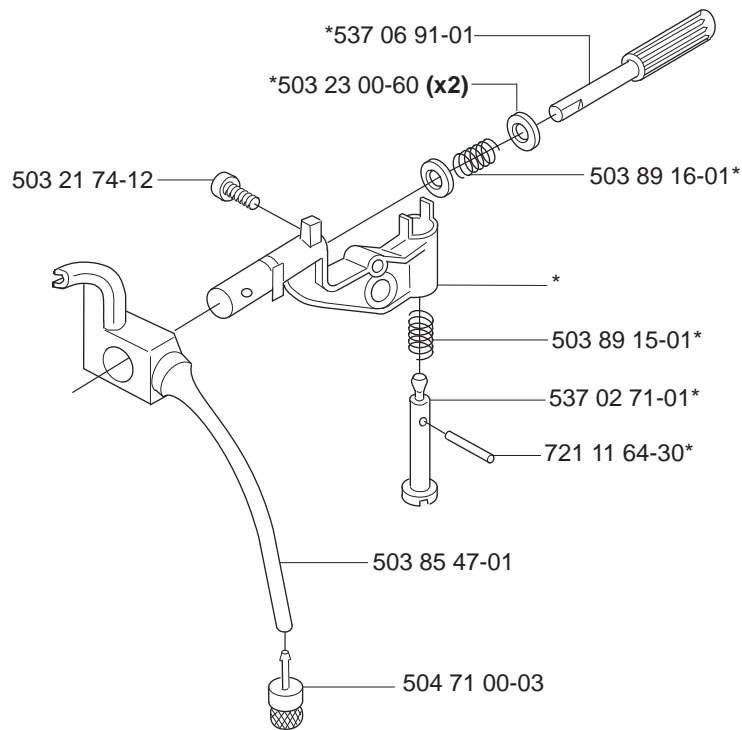

**compl 537 15 28-01

*compl 537 10 78-01

B

***compl 544 18 01-01**

*503 98 74-01

D

*compl 537 25 31-02 (353)
**compl 503 86 98-71 (346XP)

① 503 94 28-02
Set of gaskets
Dichtungssatz
Jeu de joints
Juego de juntas
Packningssats

F

*compl 503 86 27-03 (EU)

**compl 503 86 28-03 (DF)

**compl 537 07 54-02 (E-tech)

G

- 537 26 49-01 NYLON 80 μ Black
 - 537 26 49-02 NYLON 44 μ Yellow
 - 537 26 49-03 FELT White
- 

H

*compl 537 17 19-03

J

*compl 503 86 37-03

K

*compl 537 30 17-01

**compl 537 30 17-02 XPG

L

**Heated carburettor
Heated handles**

- (346XP) 537 37 05-04
- (346XPG) 537 37 05-06
- (346XPG Heated carburettor) 537 37 05-07
- (346XP E-tech) 537 37 05-05
- (346XPG E-tech) 537 37 05-08
- (346XPG Heated carburettor E-tech) 537 37 05-09
- (353) 537 37 05-10
- (353G) 537 37 05-12
- (353G Heated carburettor) 537 37 05-13
- (353 E-tech) 537 37 05-11
- (353G E-tech) 537 37 05-14
- (353G Heated carburettor E-tech) 537 37 05-15