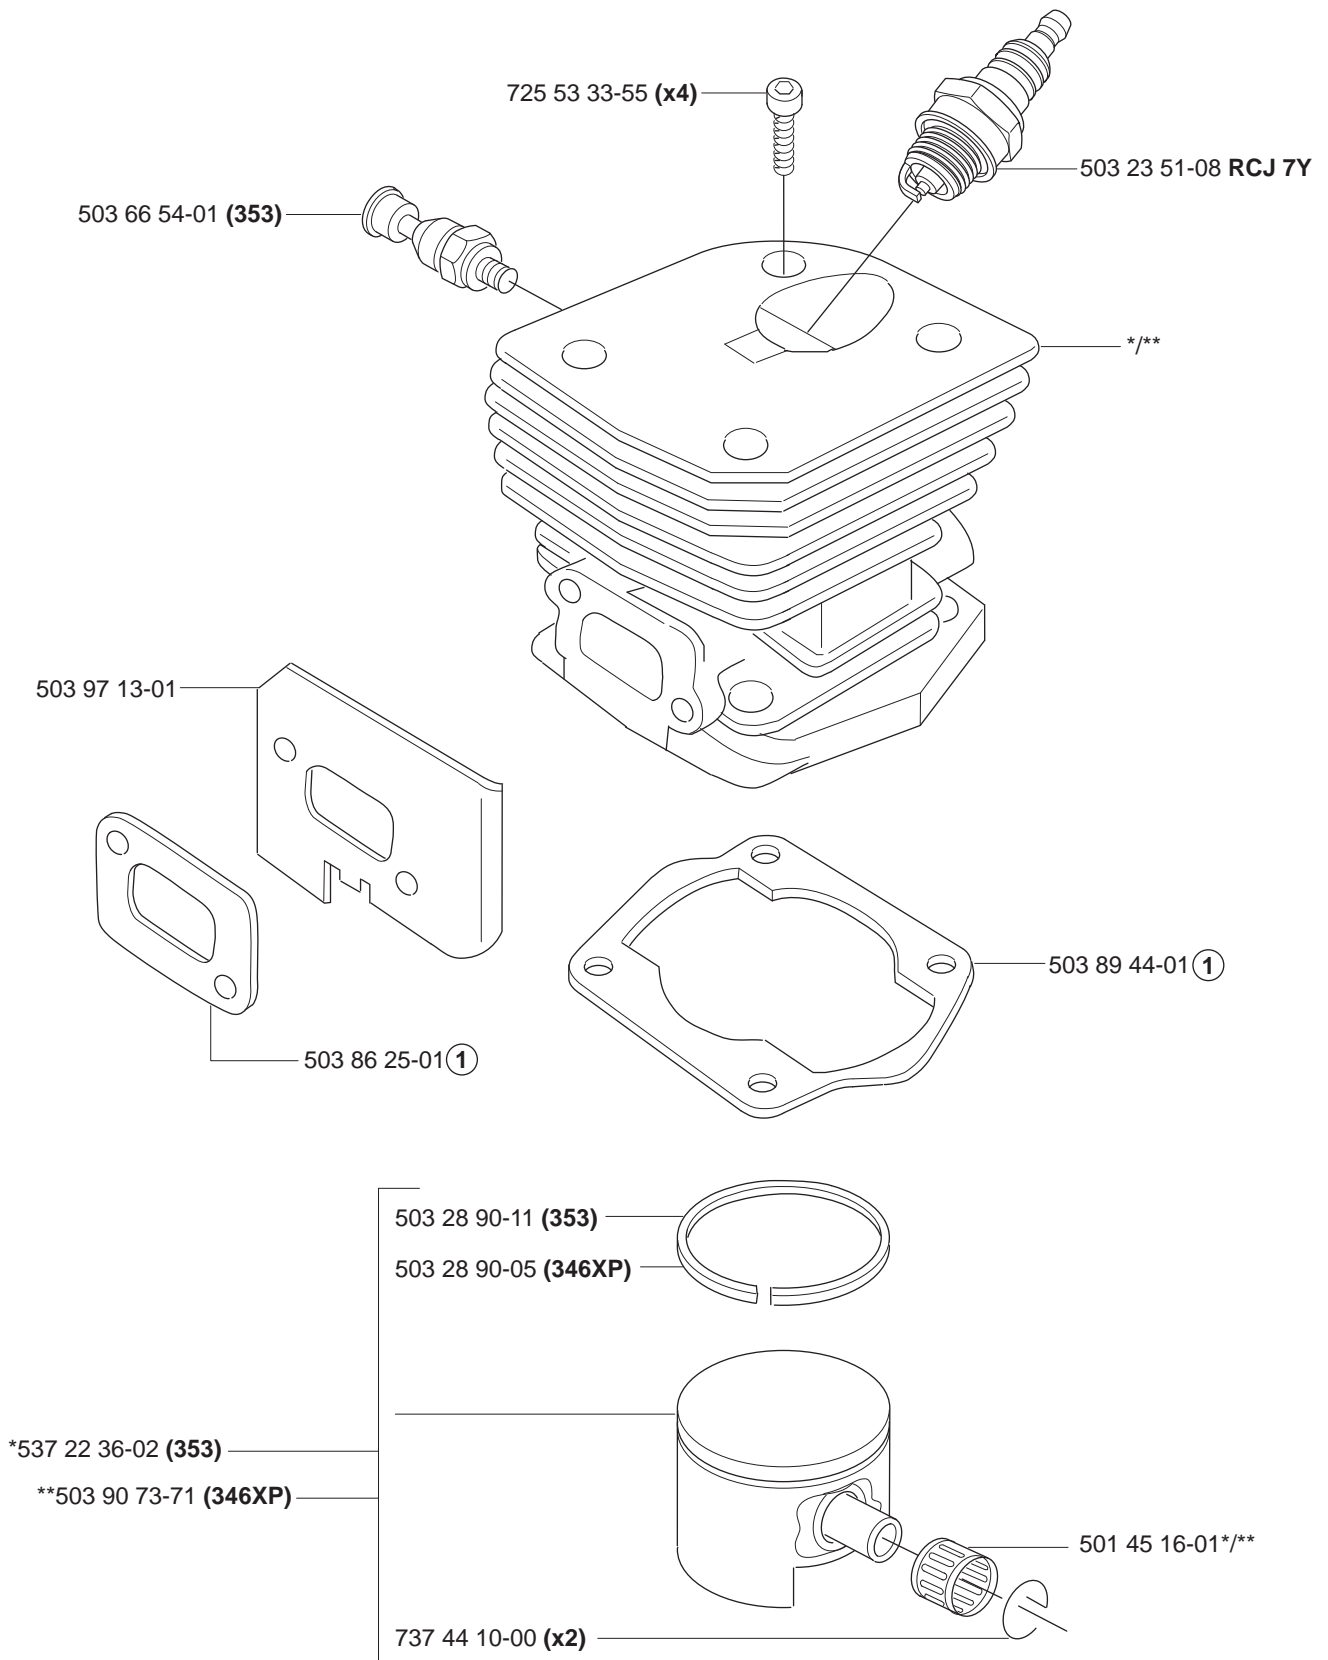

**compl 537 15 28-01

*compl 537 10 78-01

B

***compl 544 18 01-01**

*503 98 74-01

D

*compl 537 25 31-02 (353)
**compl 503 86 98-71 (346XP)

① 503 94 28-02
Set of gaskets
Dichtungssatz
Jeu de joints
Juego de juntas
Packningssats

F

*compl 503 86 27-03 (EU)

**compl 503 86 28-03 (DF)

**compl 537 07 54-02 (E-tech)

G

- 537 26 49-01 NYLON 80 μ Black
 - 537 26 49-02 NYLON 44 μ Yellow
 - 537 26 49-03 FELT White
- 

H

*compl 537 17 19-03

J

*compl 503 86 37-03

K

*compl 537 30 17-01

**compl 537 30 17-02 XPG

L

**Heated carburettor
Heated handles**

- (346XP) 537 37 05-04
- (346XPG) 537 37 05-06
- (346XPG Heated carburettor) 537 37 05-07
- (346XP E-tech) 537 37 05-05
- (346XPG E-tech) 537 37 05-08
- (346XPG Heated carburettor E-tech) 537 37 05-09
- (353) 537 37 05-10
- (353G) 537 37 05-12
- (353G Heated carburettor) 537 37 05-13
- (353 E-tech) 537 37 05-11
- (353G E-tech) 537 37 05-14
- (353G Heated carburettor E-tech) 537 37 05-15