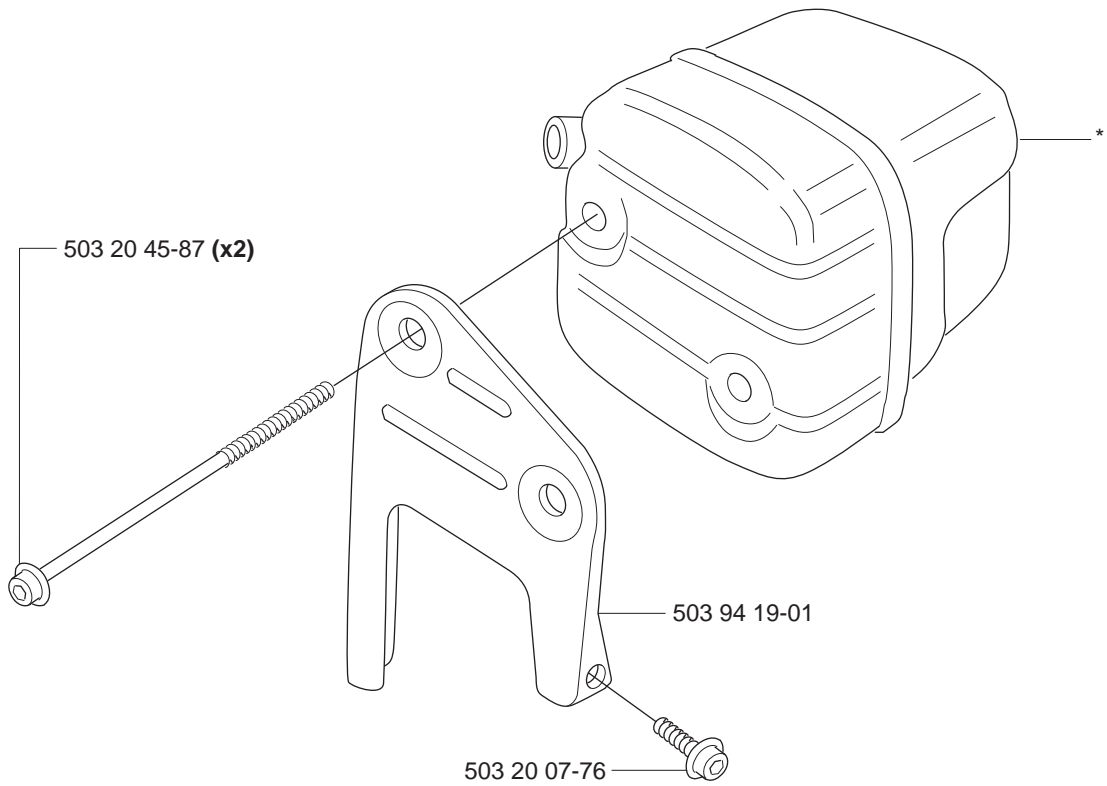

**compl 537 15 28-01

*compl 537 10 78-01

B

***compl 544 18 01-01**

*503 98 74-01

D

*compl 537 25 31-02 (353)
**compl 503 86 98-71 (346XP)

① 503 94 28-02
Set of gaskets
Dichtungssatz
Jeu de joints
Juego de juntas
Packningssats

F

*compl 503 86 27-03 (EU)

**compl 503 86 28-03 (DF)

**compl 537 07 54-02 (E-tech)

G

- 537 26 49-01 NYLON 80 μ Black
 - 537 26 49-02 NYLON 44 μ Yellow
 - 537 26 49-03 FELT White
- 

H

*compl 537 17 19-03

J

*compl 503 86 37-03

K

*compl 537 30 17-01

**compl 537 30 17-02 XPG

L

**Heated carburettor
Heated handles**

- (346XP) 537 37 05-04
- (346XPG) 537 37 05-06
- (346XPG Heated carburettor) 537 37 05-07
- (346XP E-tech) 537 37 05-05
- (346XPG E-tech) 537 37 05-08
- (346XPG Heated carburettor E-tech) 537 37 05-09
- (353) 537 37 05-10
- (353G) 537 37 05-12
- (353G Heated carburettor) 537 37 05-13
- (353 E-tech) 537 37 05-11
- (353G E-tech) 537 37 05-14
- (353G Heated carburettor E-tech) 537 37 05-15