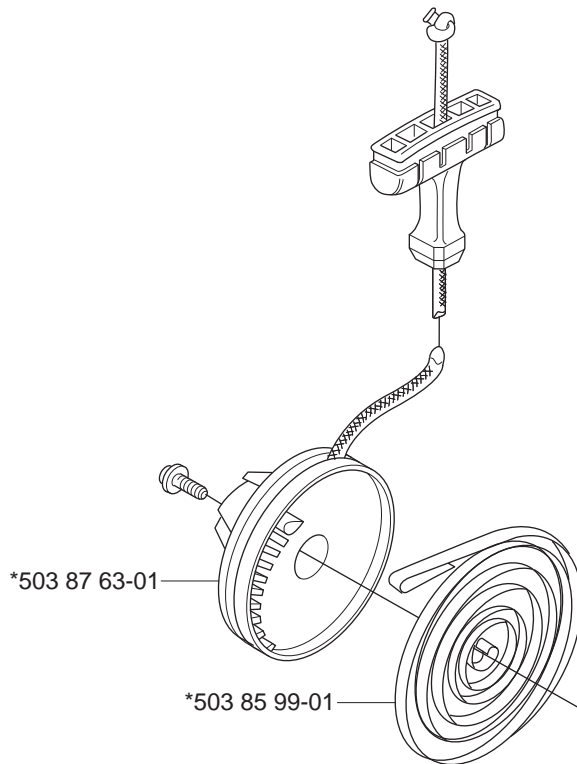

F

*compl 503 86 27-03 (EU)

**compl 503 86 28-03 (DF)

**compl 537 07 54-02 (E-tech)

G

- 537 26 49-01 NYLON 80 μ Black
 - 537 26 49-02 NYLON 44 μ Yellow
 - 537 26 49-03 FELT White
- 

H

*compl 537 17 19-03

J

*compl 503 86 37-03

K

*compl 537 30 17-01

**compl 537 30 17-02 XPG

L

**Heated carburettor
Heated handles**

- (346XP) 537 37 05-04
- (346XPG) 537 37 05-06
- (346XPG Heated carburettor) 537 37 05-07
- (346XP E-tech) 537 37 05-05
- (346XPG E-tech) 537 37 05-08
- (346XPG Heated carburettor E-tech) 537 37 05-09
- (353) 537 37 05-10
- (353G) 537 37 05-12
- (353G Heated carburettor) 537 37 05-13
- (353 E-tech) 537 37 05-11
- (353G E-tech) 537 37 05-14
- (353G Heated carburettor E-tech) 537 37 05-15

N

*compl 503 28 32-08 ZAMA C3-EL18B

ZAMA C3-EL18B

(2) 537 38 03-01
Set of gaskets
Dichtungssatz
Jeu de joints
Juego de juntas
Packningssats

P

Tillbehör
Accessories
Zubehöre
Accessoires
Accesorios
*compl 503 55 85-04

WINTER KIT
*compl 537 04 28-02

Q 

Up to 004100041 (346XP)

Up to 010700001 (346XP)

Q

Up to 030500001 (346XP)

Up to 034200001 (346XP) Up to 034200001 (353)