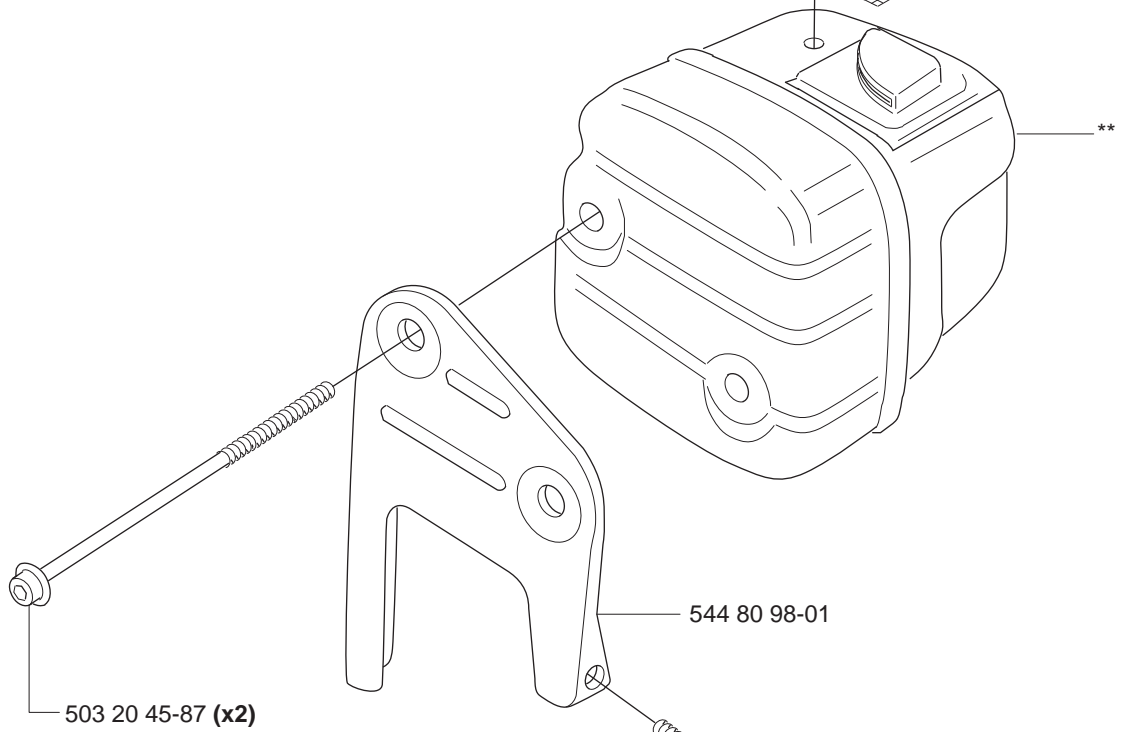

**compl 537 15 28-01

*compl 537 10 78-01

B

***compl 544 18 01-01**

*503 98 74-01

D

*compl 537 25 31-02 (353)
**compl 503 86 98-71 (346XP)

① 503 94 28-02
Set of gaskets
Dichtungssatz
Jeu de joints
Juego de juntas
Packningssats

F

*compl 503 86 27-03 (EU)

**compl 503 86 28-03 (DF)

**compl 537 07 54-02 (E-tech)

G

- 537 26 49-01 NYLON 80 μ Black
 - 537 26 49-02 NYLON 44 μ Yellow
 - 537 26 49-03 FELT White
- 

H

*compl 537 17 19-03

J

*compl 503 86 37-03

K

*compl 537 30 17-01

**compl 537 30 17-02 XPG

L

**Heated carburettor
Heated handles**

- (346XP) 537 37 05-04
- (346XPG) 537 37 05-06
- (346XPG Heated carburettor) 537 37 05-07
- (346XP E-tech) 537 37 05-05
- (346XPG E-tech) 537 37 05-08
- (346XPG Heated carburettor E-tech) 537 37 05-09
- (353) 537 37 05-10
- (353G) 537 37 05-12
- (353G Heated carburettor) 537 37 05-13
- (353 E-tech) 537 37 05-11
- (353G E-tech) 537 37 05-14
- (353G Heated carburettor E-tech) 537 37 05-15