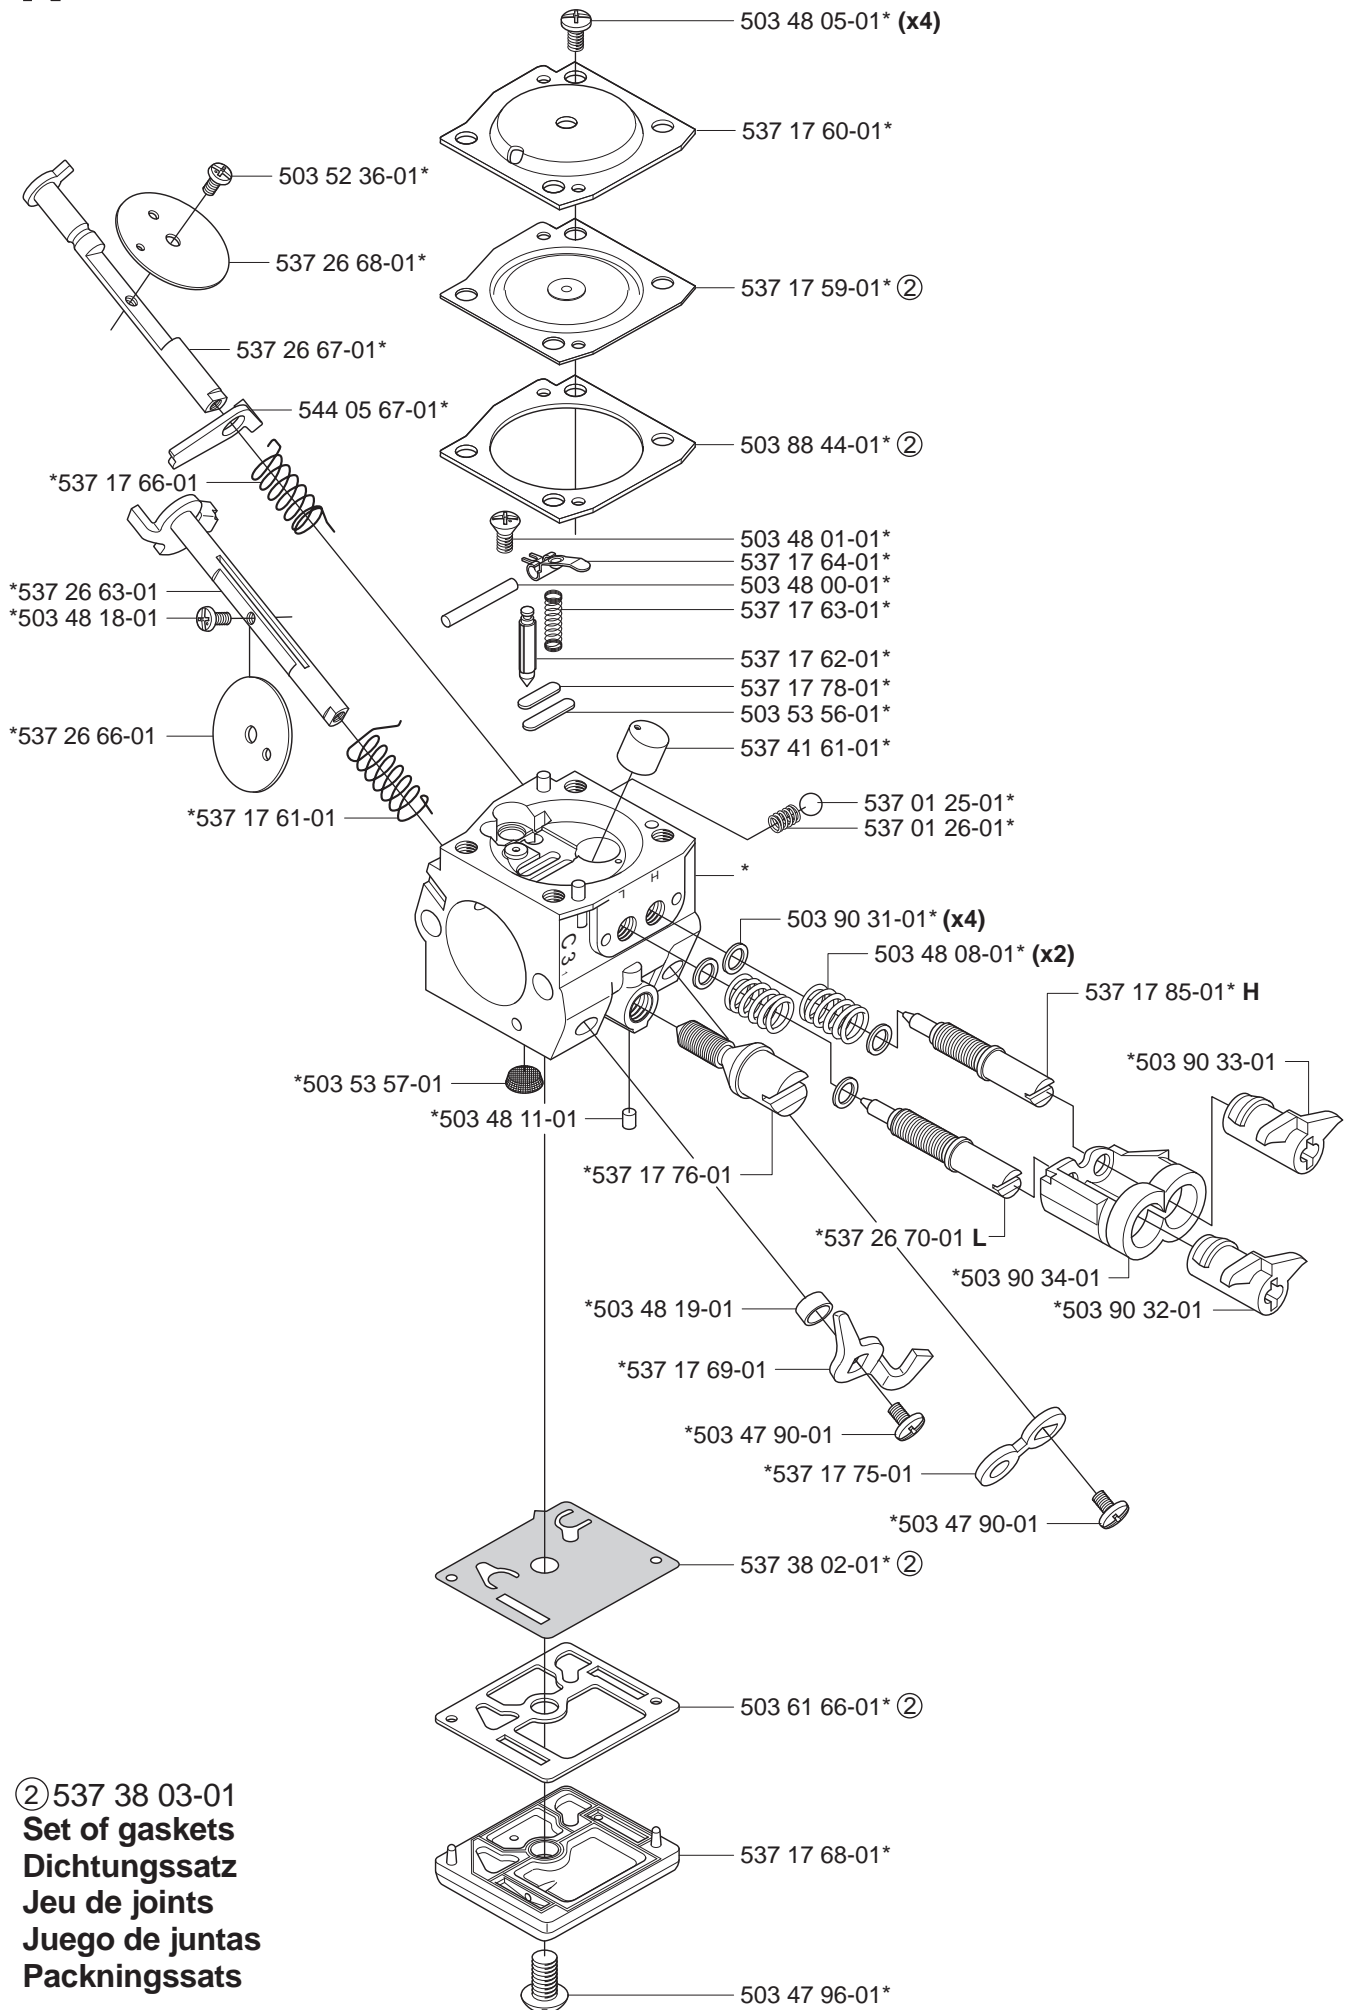

F

*compl 503 86 27-03 (EU)

**compl 503 86 28-03 (DF)

**compl 537 07 54-02 (E-tech)

G

- 537 26 49-01 NYLON 80 μ Black
 - 537 26 49-02 NYLON 44 μ Yellow
 - 537 26 49-03 FELT White
- 

H

*compl 537 17 19-03

J

*compl 503 86 37-03

K

*compl 537 30 17-01

**compl 537 30 17-02 XPG

L

**Heated carburettor
Heated handles**

- (346XP) 537 37 05-04
- (346XPG) 537 37 05-06
- (346XPG Heated carburettor) 537 37 05-07
- (346XP E-tech) 537 37 05-05
- (346XPG E-tech) 537 37 05-08
- (346XPG Heated carburettor E-tech) 537 37 05-09
- (353) 537 37 05-10
- (353G) 537 37 05-12
- (353G Heated carburettor) 537 37 05-13
- (353 E-tech) 537 37 05-11
- (353G E-tech) 537 37 05-14
- (353G Heated carburettor E-tech) 537 37 05-15

N

*compl 503 28 32-08 ZAMA C3-EL18B

ZAMA C3-EL18B

(2) 537 38 03-01
Set of gaskets
Dichtungssatz
Jeu de joints
Juego de juntas
Packningssats

P

Tillbehör
Accessories
Zubehöre
Accessoires
Accesorios
*compl 503 55 85-04

WINTER KIT
*compl 537 04 28-02

Q 

Up to 004100041 (346XP)

Up to 010700001 (346XP)

Q

Up to 030500001 (346XP)

Up to 034200001 (346XP) Up to 034200001 (353)