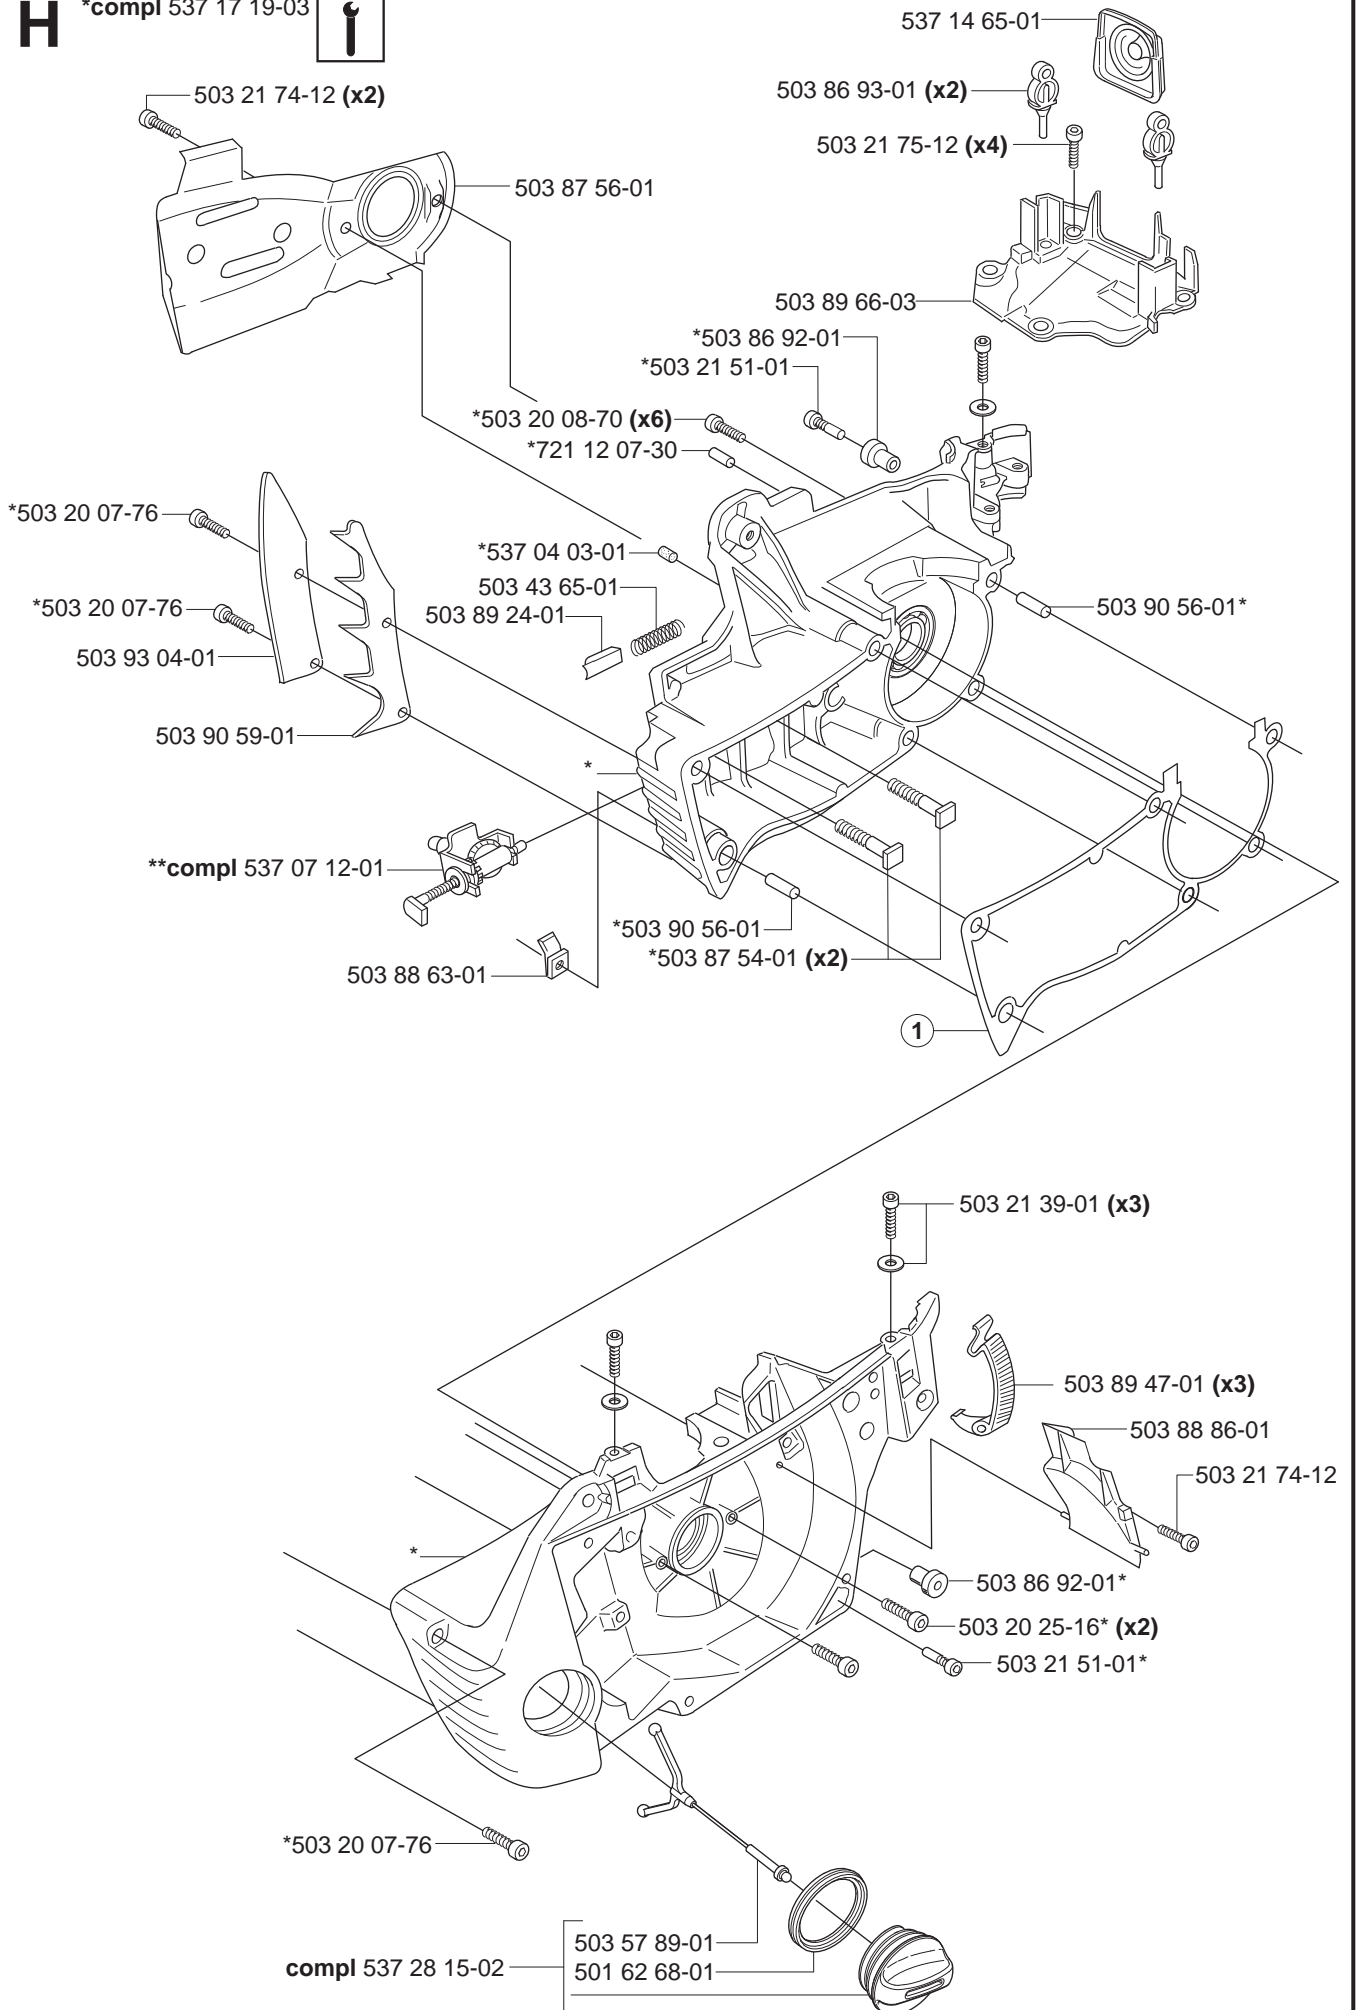

F

*compl 503 86 27-03 (EU)

**compl 503 86 28-03 (DF)

**compl 537 07 54-02 (E-tech)

G

- 537 26 49-01 NYLON 80 μ Black
 - 537 26 49-02 NYLON 44 μ Yellow
 - 537 26 49-03 FELT White
- 

H

*compl 537 17 19-03

J

*compl 503 86 37-03

K

*compl 537 30 17-01

**compl 537 30 17-02 XPG

L

**Heated carburettor
Heated handles**

- (346XP) 537 37 05-04
- (346XPG) 537 37 05-06
- (346XPG Heated carburettor) 537 37 05-07
- (346XP E-tech) 537 37 05-05
- (346XPG E-tech) 537 37 05-08
- (346XPG Heated carburettor E-tech) 537 37 05-09
- (353) 537 37 05-10
- (353G) 537 37 05-12
- (353G Heated carburettor) 537 37 05-13
- (353 E-tech) 537 37 05-11
- (353G E-tech) 537 37 05-14
- (353G Heated carburettor E-tech) 537 37 05-15