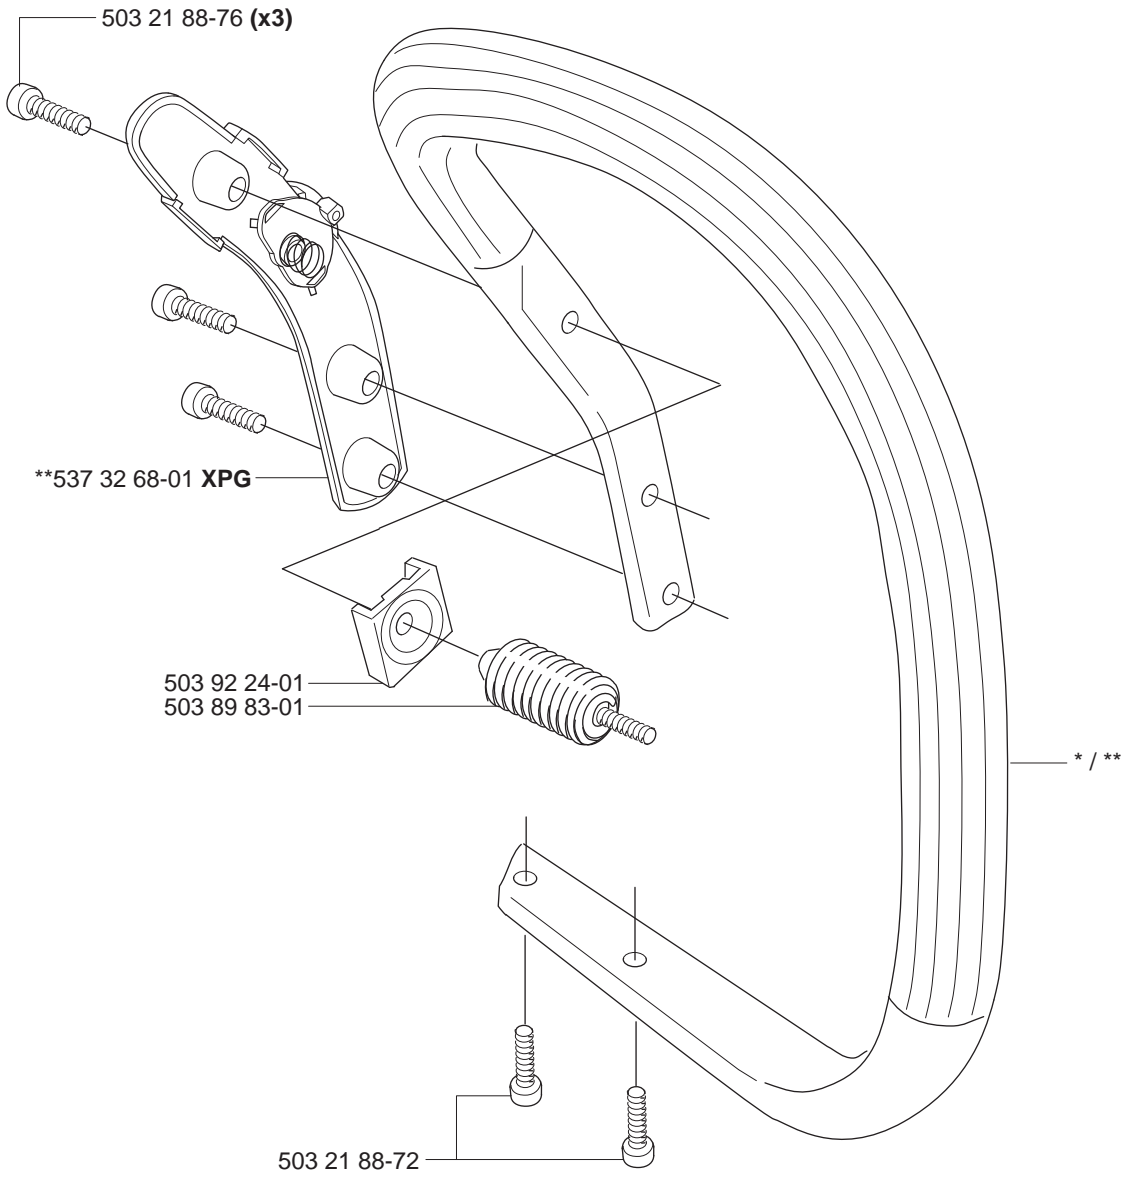

F

*compl 503 86 27-03 (EU)

**compl 503 86 28-03 (DF)

**compl 537 07 54-02 (E-tech)

G

- 537 26 49-01 NYLON 80 μ Black
 - 537 26 49-02 NYLON 44 μ Yellow
 - 537 26 49-03 FELT White
- 

H

*compl 537 17 19-03

J

*compl 503 86 37-03

K

*compl 537 30 17-01

**compl 537 30 17-02 XPG

L

**Heated carburettor
Heated handles**

- (346XP) 537 37 05-04
- (346XPG) 537 37 05-06
- (346XPG Heated carburettor) 537 37 05-07
- (346XP E-tech) 537 37 05-05
- (346XPG E-tech) 537 37 05-08
- (346XPG Heated carburettor E-tech) 537 37 05-09
- (353) 537 37 05-10
- (353G) 537 37 05-12
- (353G Heated carburettor) 537 37 05-13
- (353 E-tech) 537 37 05-11
- (353G E-tech) 537 37 05-14
- (353G Heated carburettor E-tech) 537 37 05-15

N

*compl 503 28 32-08 ZAMA C3-EL18B

ZAMA C3-EL18B

(2) 537 38 03-01
Set of gaskets
Dichtungssatz
Jeu de joints
Juego de juntas
Packningssats

P

Tillbehör
Accessories
Zubehöre
Accessoires
Accesorios
*compl 503 55 85-04