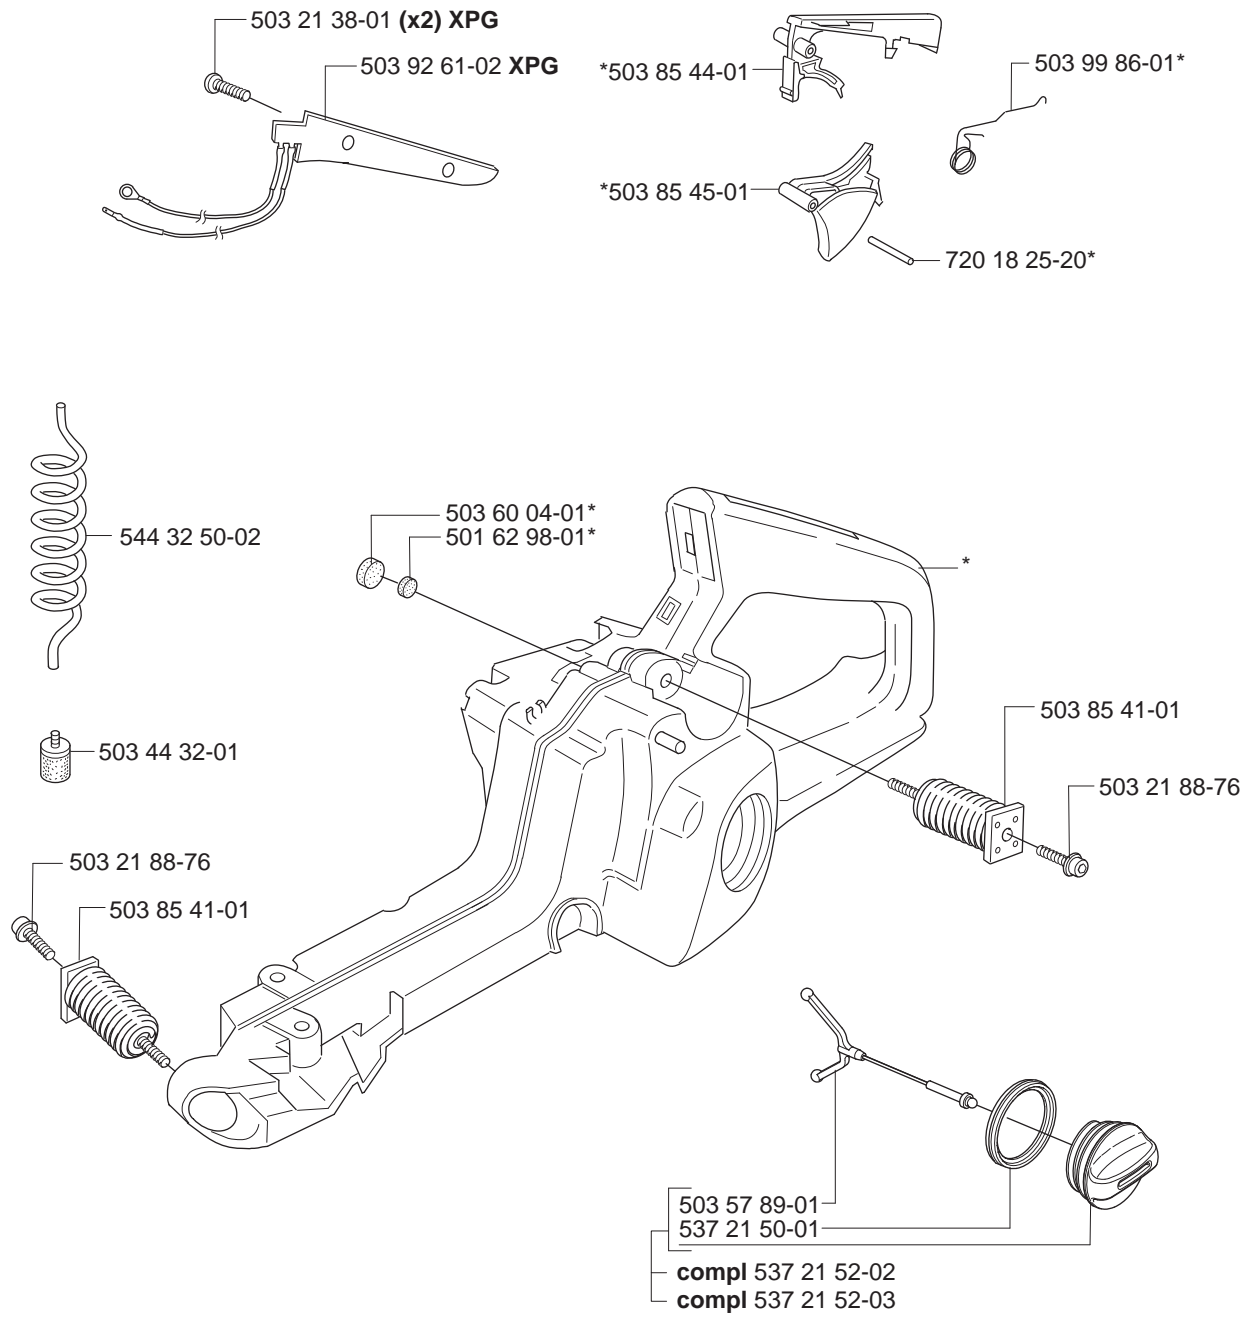

F

*compl 503 86 27-03 (EU)

**compl 503 86 28-03 (DF)

**compl 537 07 54-02 (E-tech)

G

- 537 26 49-01 NYLON 80 μ Black
 - 537 26 49-02 NYLON 44 μ Yellow
 - 537 26 49-03 FELT White
- 

H

*compl 537 17 19-03

J

*compl 503 86 37-03

K

*compl 537 30 17-01

**compl 537 30 17-02 XPG

L

**Heated carburettor
Heated handles**

- (346XP) 537 37 05-04
- (346XPG) 537 37 05-06
- (346XPG Heated carburettor) 537 37 05-07
- (346XP E-tech) 537 37 05-05
- (346XPG E-tech) 537 37 05-08
- (346XPG Heated carburettor E-tech) 537 37 05-09
- (353) 537 37 05-10
- (353G) 537 37 05-12
- (353G Heated carburettor) 537 37 05-13
- (353 E-tech) 537 37 05-11
- (353G E-tech) 537 37 05-14
- (353G Heated carburettor E-tech) 537 37 05-15

N

*compl 503 28 32-08 ZAMA C3-EL18B

ZAMA C3-EL18B

(2) 537 38 03-01
Set of gaskets
Dichtungssatz
Jeu de joints
Juego de juntas
Packningssats

P

Tillbehör
Accessories
Zubehöre
Accessoires
Accesorios
*compl 503 55 85-04