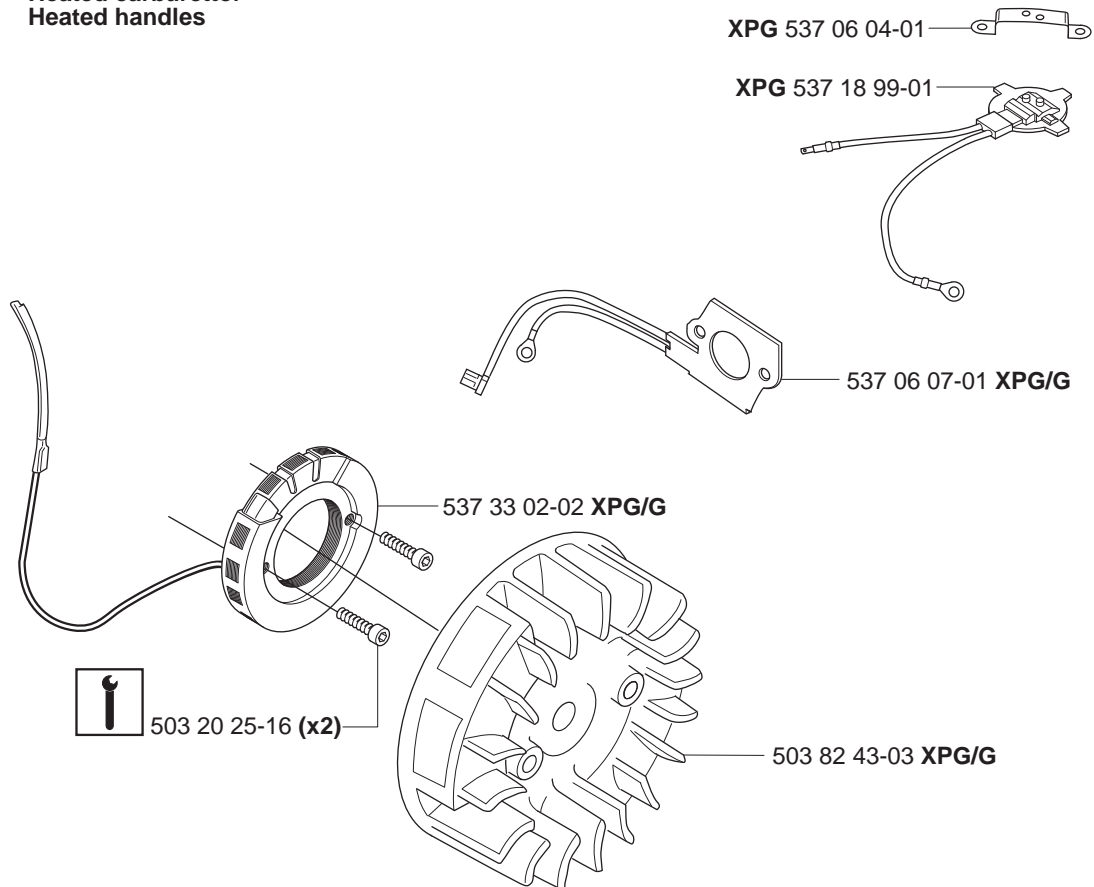

F

*compl 503 86 27-03 (EU)

**compl 503 86 28-03 (DF)

**compl 537 07 54-02 (E-tech)

G

- 537 26 49-01 NYLON 80 μ Black
 - 537 26 49-02 NYLON 44 μ Yellow
 - 537 26 49-03 FELT White
- 

H

*compl 537 17 19-03

J

*compl 503 86 37-03

K

*compl 537 30 17-01

**compl 537 30 17-02 XPG

L

**Heated carburettor
Heated handles**

- (346XP) 537 37 05-04
- (346XPG) 537 37 05-06
- (346XPG Heated carburettor) 537 37 05-07
- (346XP E-tech) 537 37 05-05
- (346XPG E-tech) 537 37 05-08
- (346XPG Heated carburettor E-tech) 537 37 05-09
- (353) 537 37 05-10
- (353G) 537 37 05-12
- (353G Heated carburettor) 537 37 05-13
- (353 E-tech) 537 37 05-11
- (353G E-tech) 537 37 05-14
- (353G Heated carburettor E-tech) 537 37 05-15

N

*compl 503 28 32-08 ZAMA C3-EL18B

ZAMA C3-EL18B

(2) 537 38 03-01
Set of gaskets
Dichtungssatz
Jeu de joints
Juego de juntas
Packningssats

P

Tillbehör
Accessories
Zubehöre
Accessoires
Accesorios
*compl 503 55 85-04