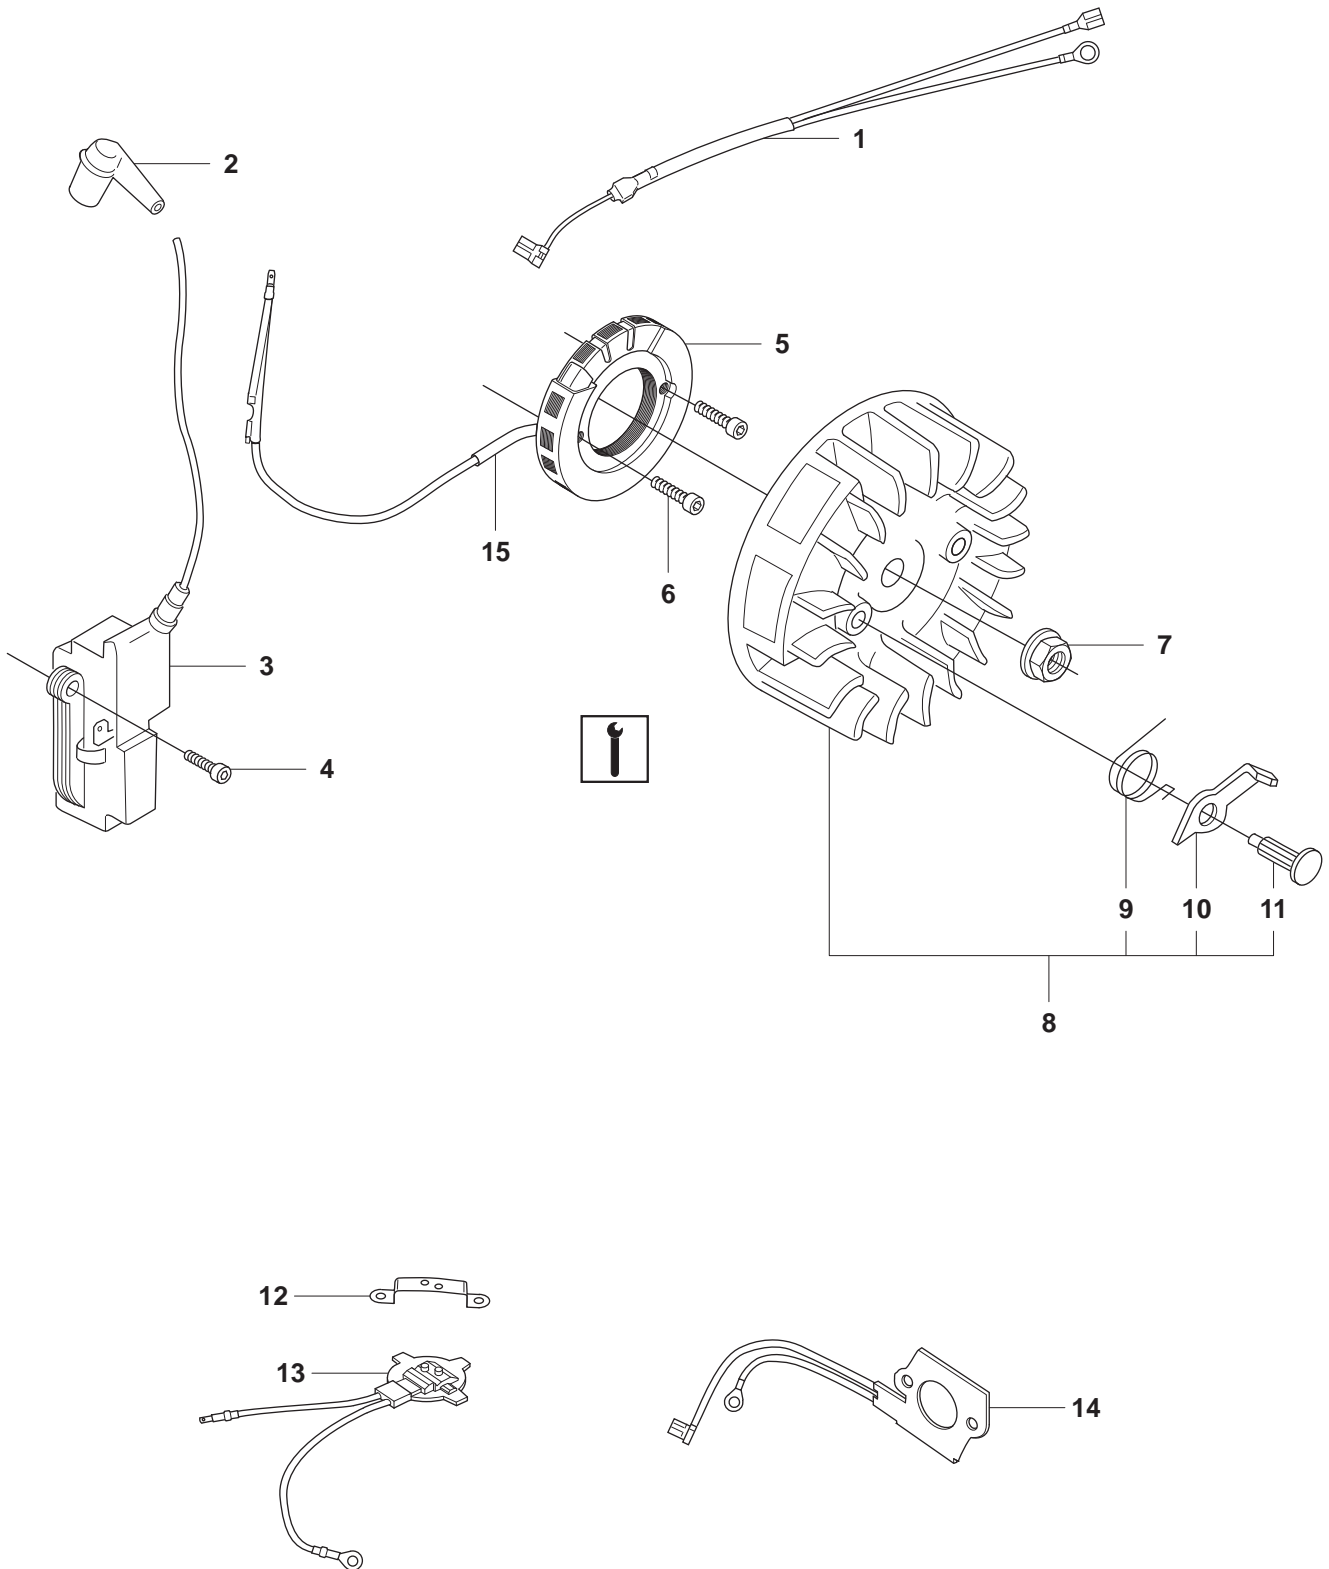

L 346XP(New edition)/353
ELECTRICAL

Position	Article	Quantity	Notes	Kit
1	503 89 87-06	1	XPG/G, Heated carb	
1	503 89 87-04	1	XPG/G	
2	501 48 54-02	1	compl	2
3	510 04 70-01	1	353/346XP Japan	
3	510 11 55-01	1	346XP New Edition	
4	503 21 55-25	2		
5	537 33 02-01	1	XPG/G	
5	502 60 96-01	1	XPG/G, Heated carb	
6	503 20 25-16	2		
7	503 22 04-01	1		
8	503 82 43-01	1		
8	503 82 43-02	1	XPG/G	
8	503 82 43-03	1	XPG/G, Heated carb	
9	503 78 32-01	2		8
9	503 78 32-01	2	XPG/G	8
9	503 78 32-01	2	XPG/G, Heated carb	8
10	503 89 50-01	2		8
10	503 89 50-01	2	XPG/G	8
10	503 89 50-01	2	XPG/G, Heated carb	8
11	503 79 05-02	2		8
11	503 79 05-02	2	XPG/G	8
11	503 79 05-02	2	XPG/G, Heated carb	8
12	537 06 04-02	1	XPG/G, Heated carb	
13	501 98 63-01	1	XPG/G, Heated carb	
14	504 04 32-01	1	XPG/G, Heated carb	
15	504 04 35-01	1	XPG/G, Heated carb