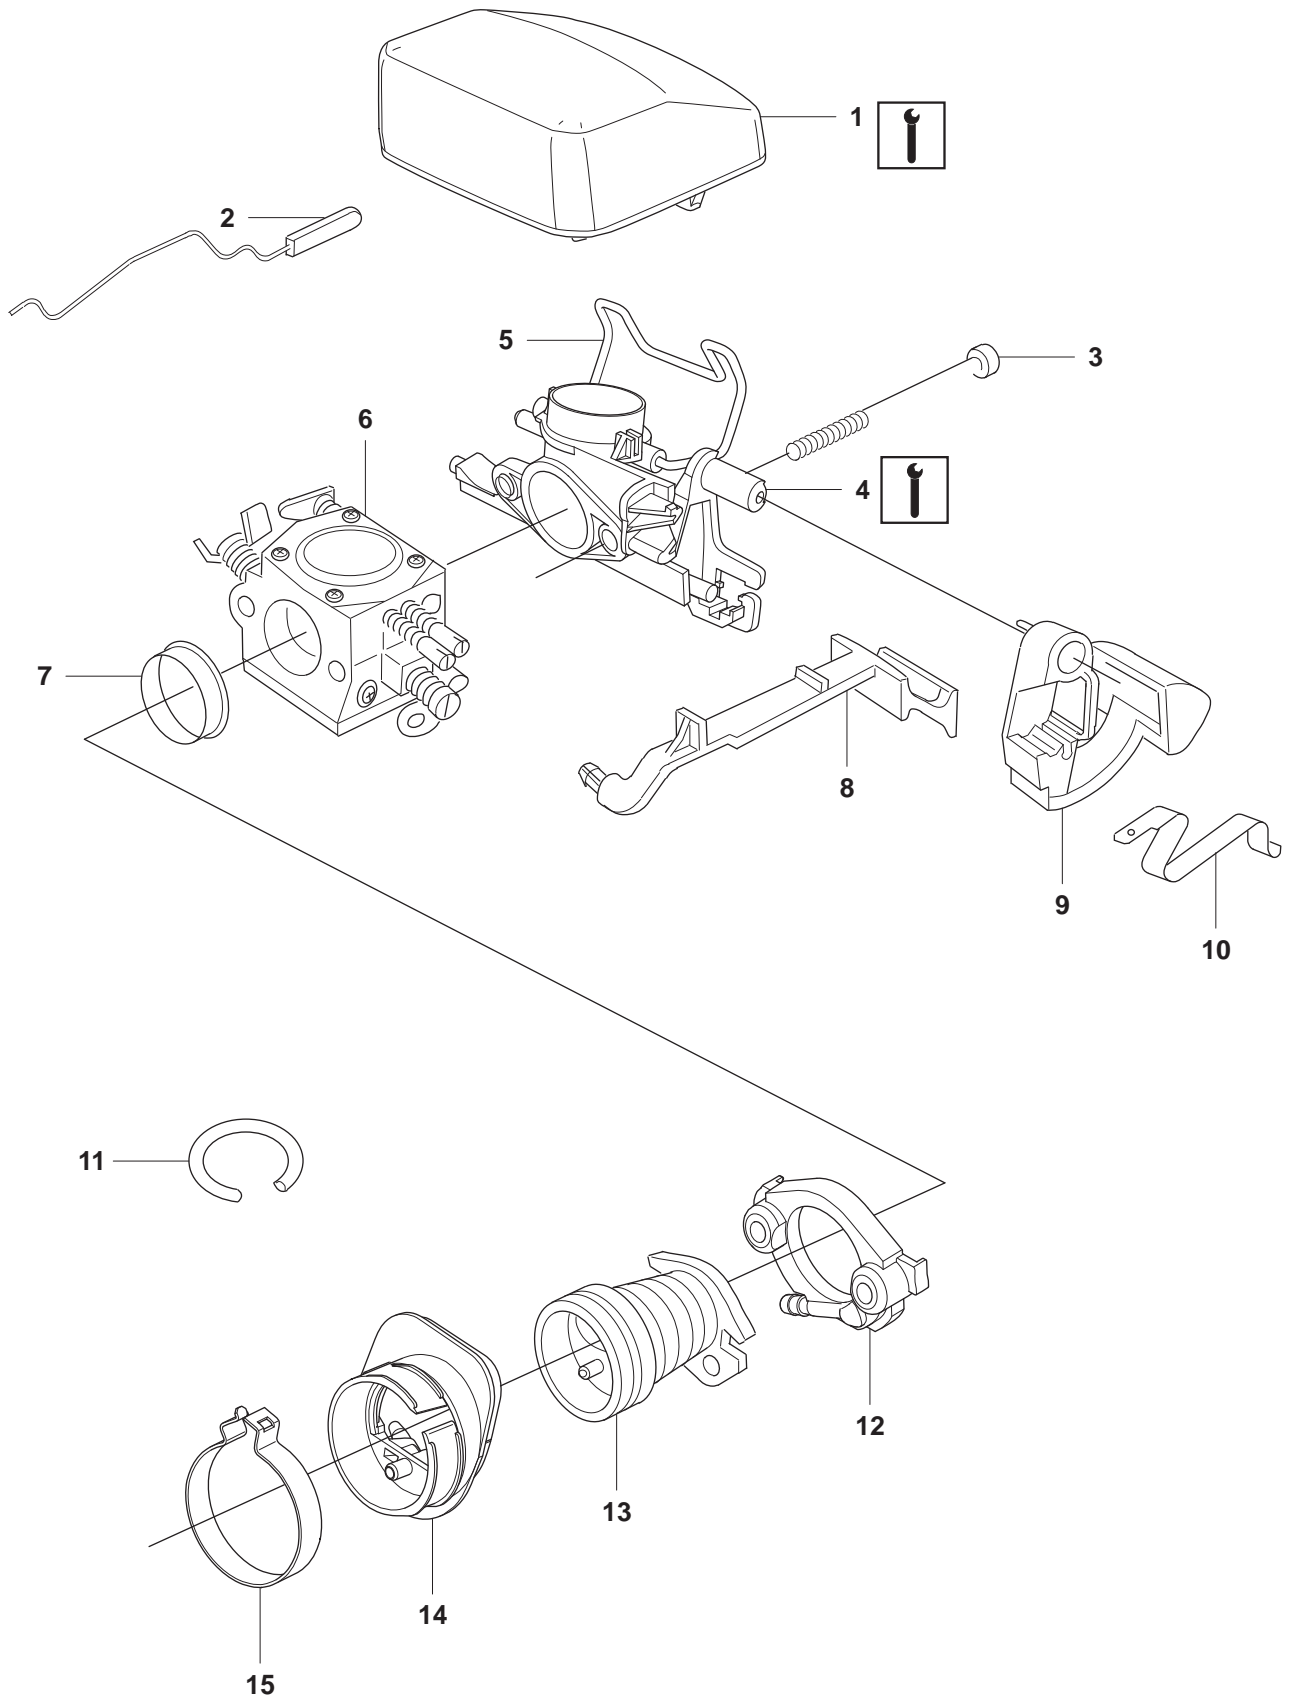

G 346XP(New edition)/353
CARBURETOR & AIR FILTER

Position	Article	Quantity	Notes	Kit
1	537 26 49-01	1	NYLON 80my Black	
1	537 26 49-02	1	NYLON 44my Yellow	
1	537 26 49-03	1	FELT White	
2	503 88 92-01	1		
3	503 21 74-50	2		
4	544 36 05-01	1		
5	537 39 31-02	1		
6	503 28 32-10	1	C3-EL32 B	
7	537 02 90-01	1		
8	503 86 96-01	1		
9	503 86 95-02	1		
10	503 86 97-02	1		
11	544 32 51-01	1		
12	544 45 29-01	1		
13	503 86 63-02	1		
14	537 42 28-01	1		
15	537 43 88-01	1