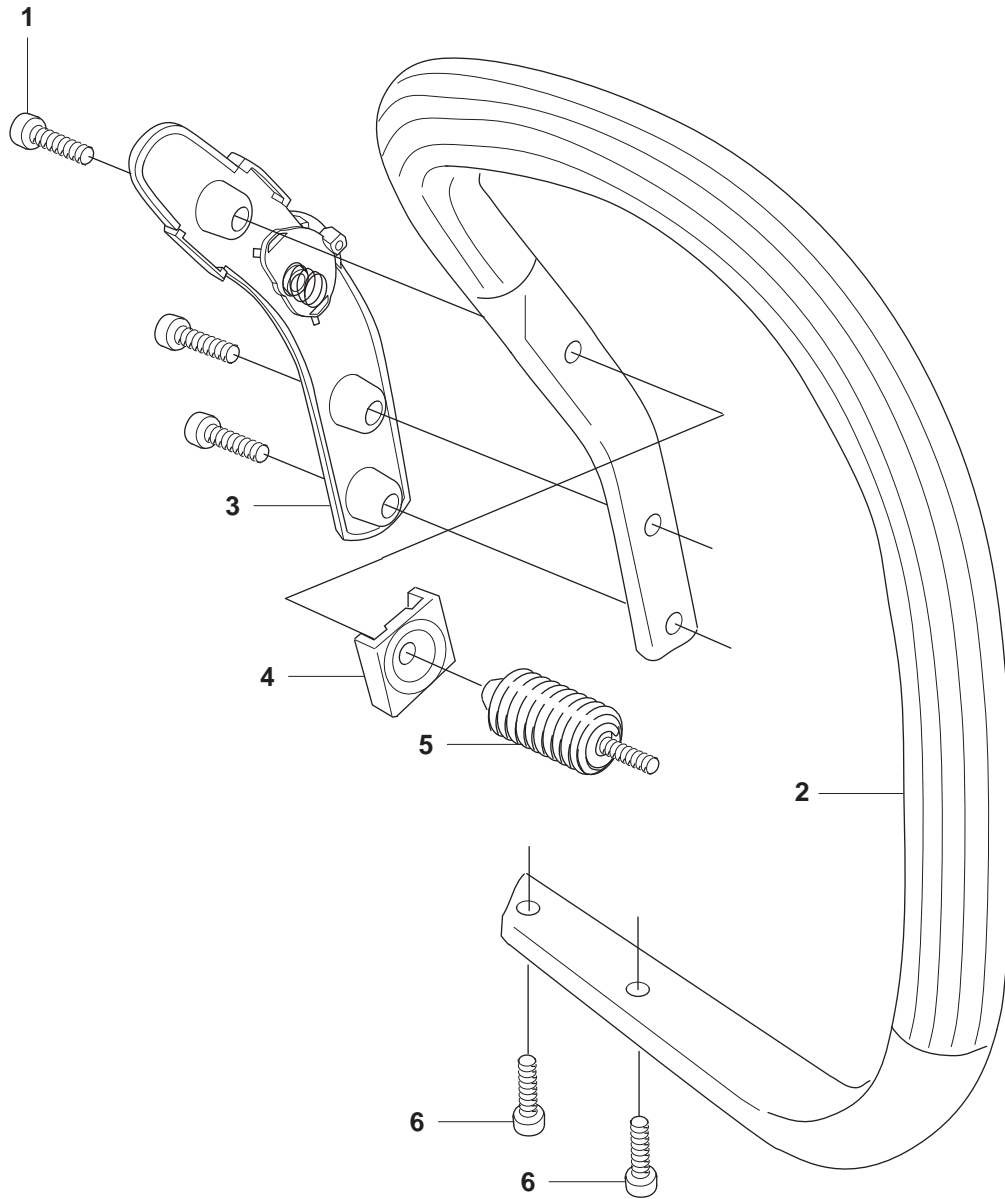

346XP(New edition)/353
HANDLE

Position	Article	Quantity	Notes	Kit
1	503 21 88-76	3		
2	537 30 17-01	1		
2	537 30 17-02	1	XPG	
3	537 32 68-01	1	XPG	
4	503 92 24-01	1		
5	503 89 83-01	1		
6	503 21 88-72	2