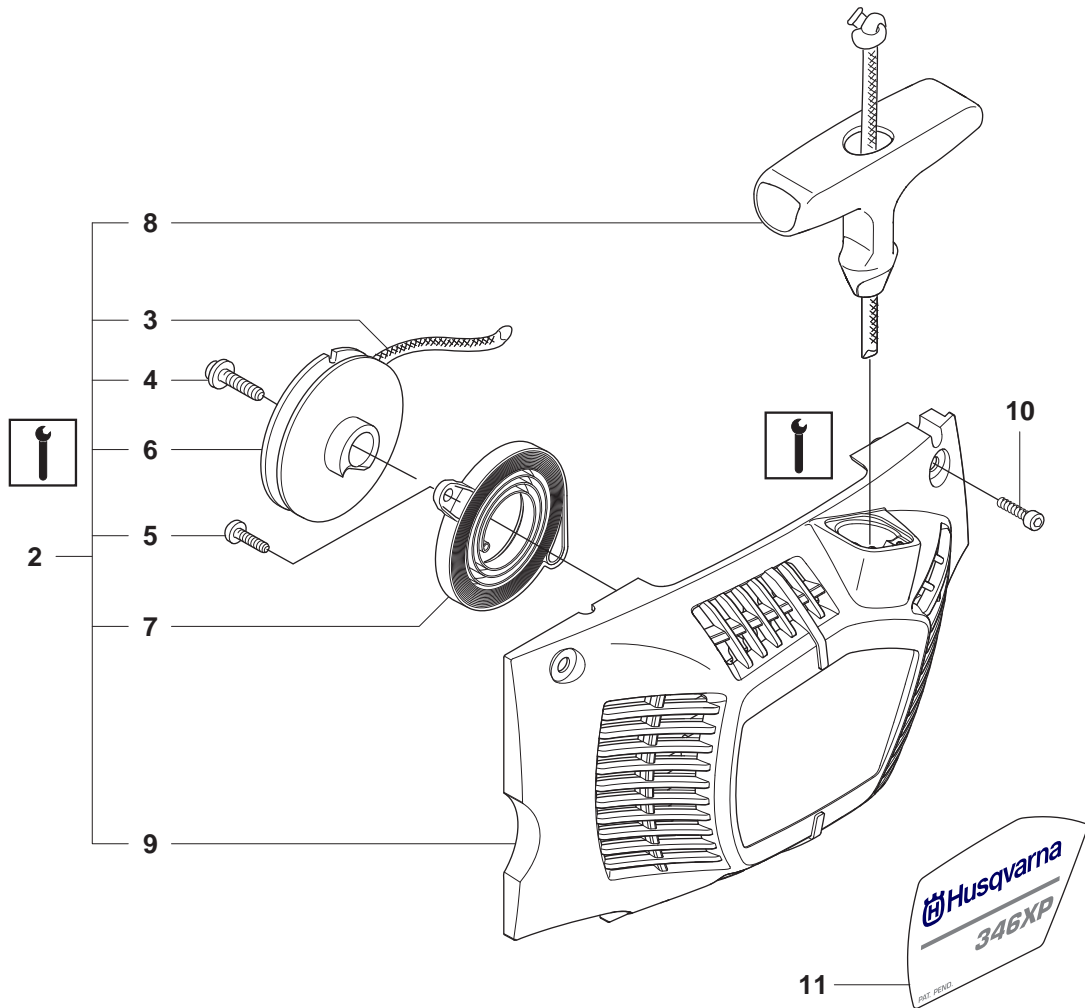

M2 346XP(New edition)
STARTER

Position	Article	Quantity	Notes	Kit
1	503 89 06-01	1		
2	544 97 34-01	1		
3	505 30 51-25	1		2
4	503 21 77-16	1		2
5	503 21 28-10	2		2
6	537 09 25-01	1		2
7	537 09 31-01	1		2
8	537 23 25-01	1		2
9	544 97 35-01	1		2
10	544 08 03-01	4		
11	544 97 36-01	1	346XP	
11	544 97 36-03	1	346XPG	
11	544 97 36-04	1	346XPG Heated carb	
11	544 97 36-02	1	346XP E-tech	
11	544 97 36-05	1	346XPG E-tech	
11	544 97 36-06	1	346XPG Heated carb E-tech