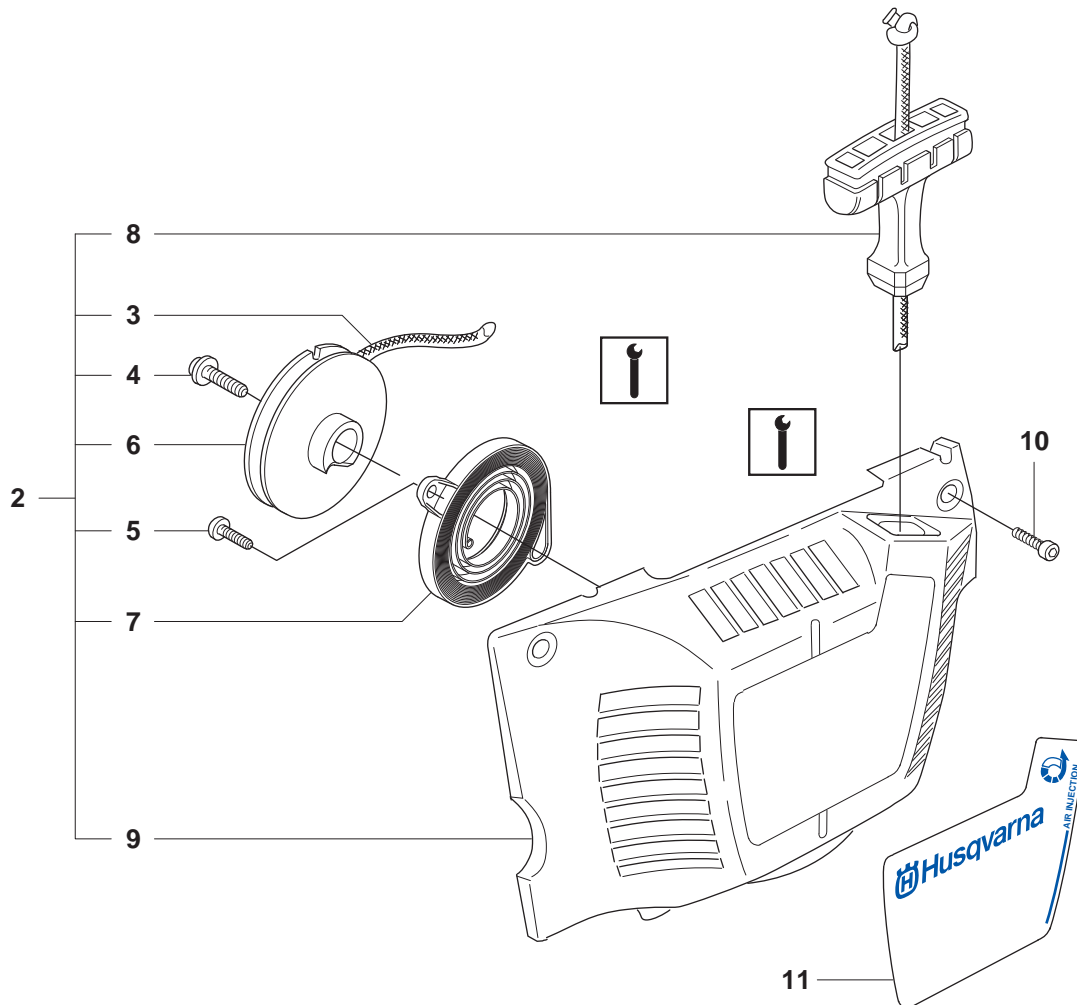

M1 346XP/353
STARTER

Position	Article	Quantity	Notes	Kit
1	503 89 06-01	1		
2	537 10 47-02	1		
3	505 30 51-25	1		2
4	503 21 77-16	1		2
5	503 21 29-10	2		2
6	537 09 25-01	1		2
7	537 09 31-01	1		2
8	503 54 39-01	1		2
9	537 10 27-02	1		2
10	544 08 03-01	4		
11	537 37 05-10	1	353	
11	537 37 05-12	1	353G	
11	537 37 05-13	1	353G Heated carb	
11	537 37 05-11	1	353 E-tech	
11	537 37 05-14	1	353G E-tech	
11	537 37 05-15	1	353G Heated carb E-tech	
11	537 37 05-04	1	346XP (old)	
11	537 37 05-06	1	346XPG (old)