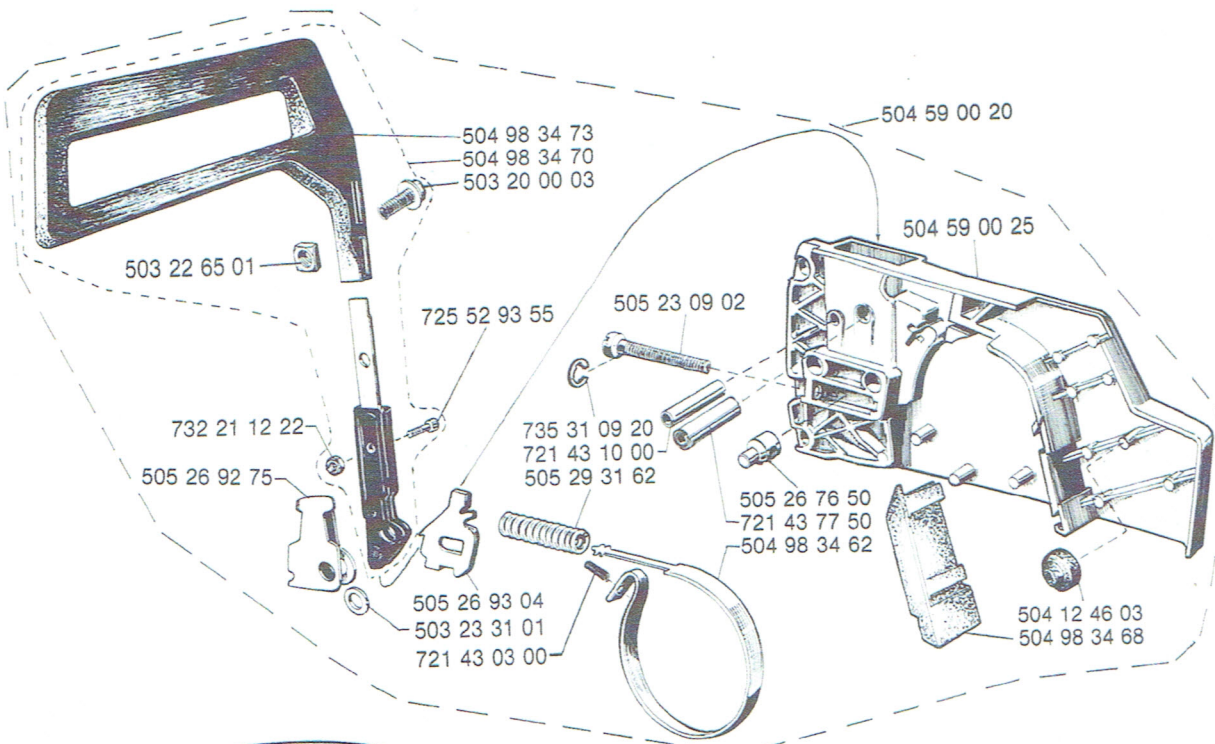

Jonsered

Reservdelar
Spare parts
Ersatzteile
Pièces de rechange

920

SUPER

1984.09.25

10 90 09 L06
10 22 10 07
501 22 10 04
001 48 52
10 22 11 01

Jonsered SUPER 920

Jonsered 920

- 504 88 99 73
- 501 81 50 01
- 501 77 48 01
- 503 10 85 01

WARNING! ATTENTION:
 Clear area of all bystanders!
 Les personnes devant être évacuées!
 For safe operation, please read the
 full instructions in Swedish and
 English. Do not drink alcohol
 before or after using the chainsaw.
 Always use proper technique.
 Always use eye protection.
 Always use ear protection.
 Always use proper technique.
 Always use eye protection.
 Always use ear protection.