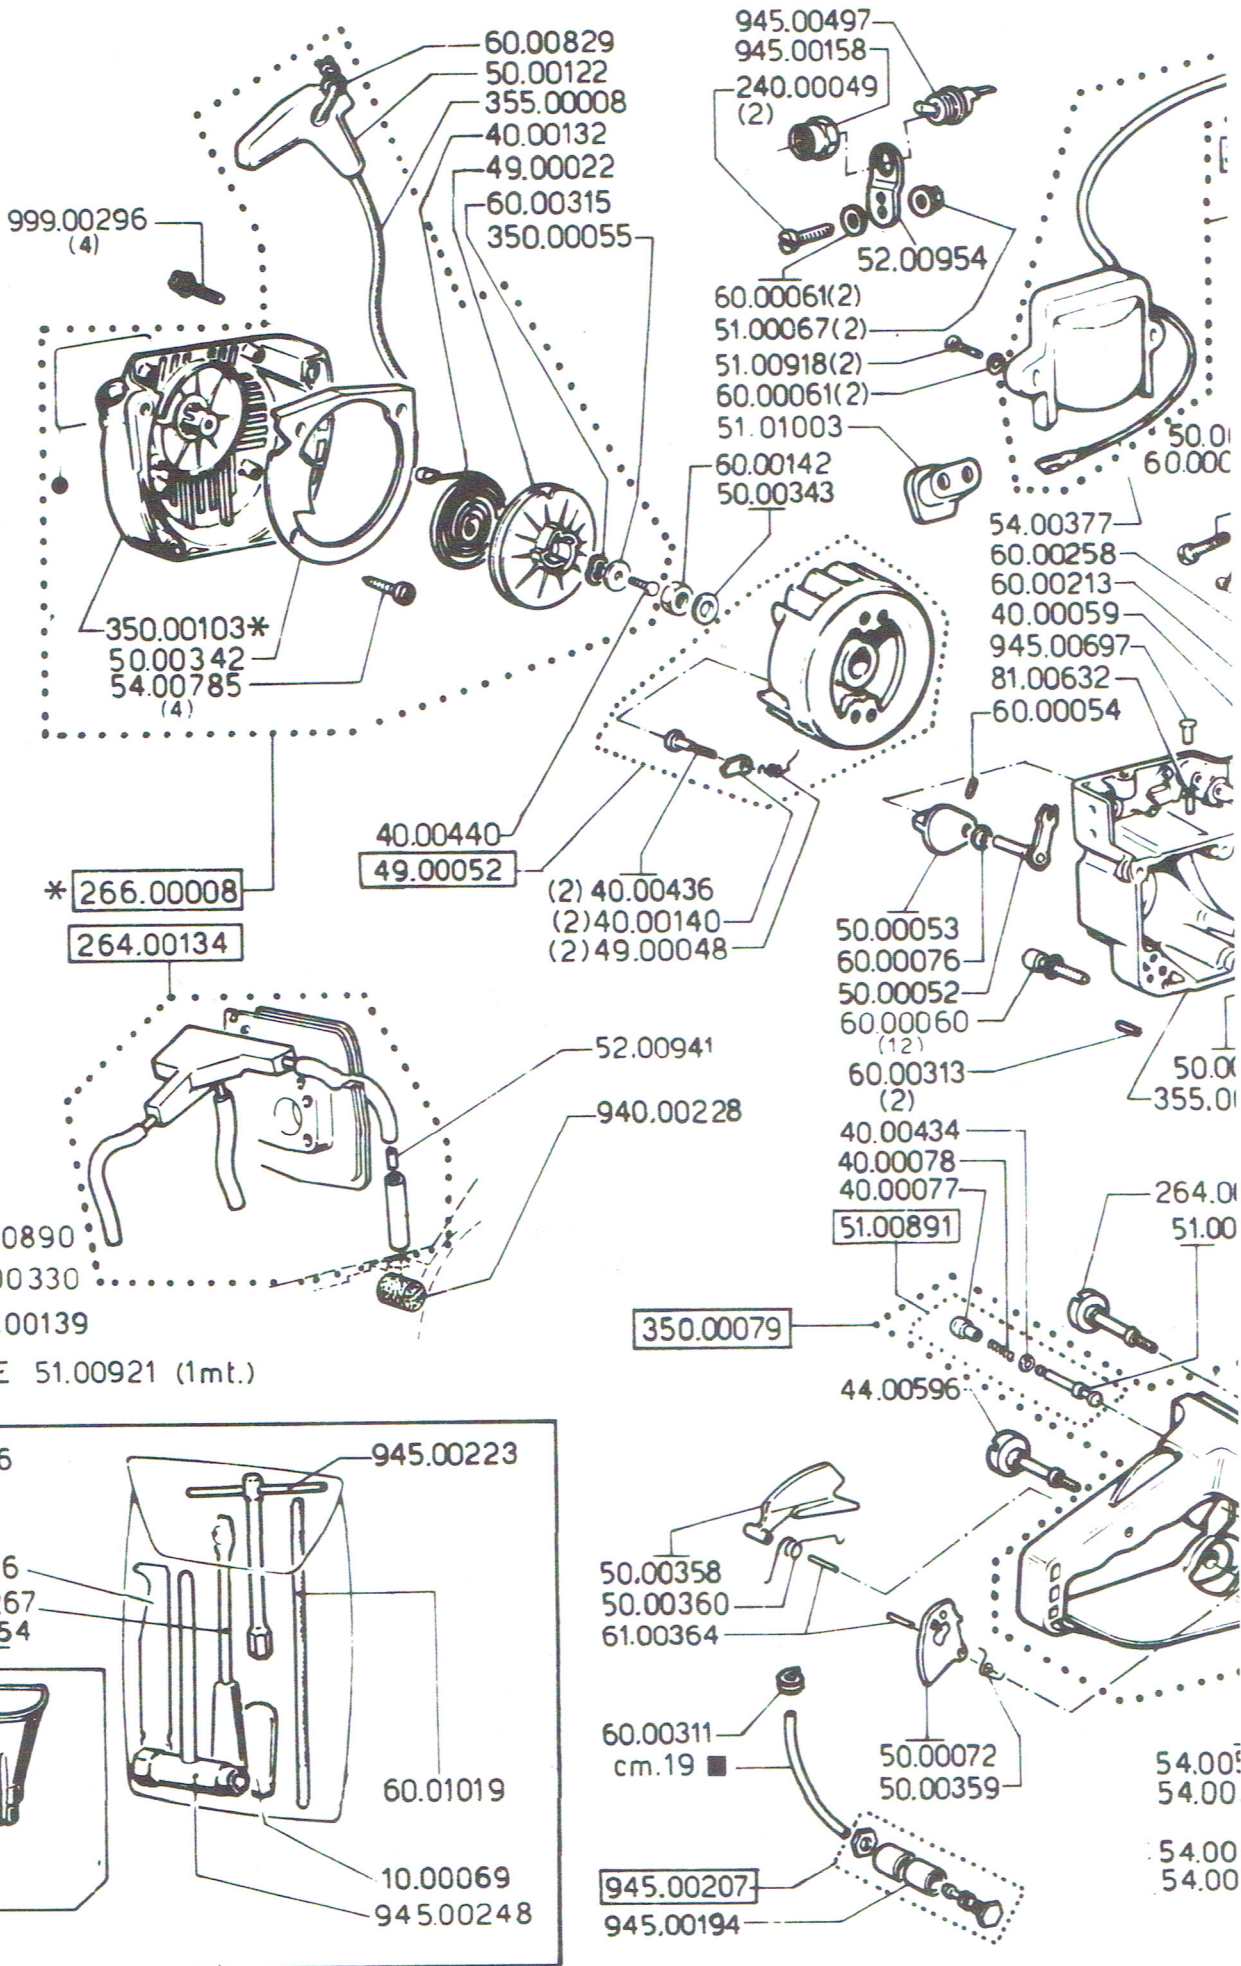

**Exploded Views  
For  
Spare Parts**

**Model  
264 Deluxe**  
3.7 Cubic Inches  
59cc

This parts list refers to units distributed by Tilton Equipment Co. after October 1986, a serial number with "58" as the first two digits and equipped with a nylon starter and top cover.  
For prior units see parts list #OLY2641

# 264 F Deluxe (UL)

- ◆ 51.00890
- ▲ 50.00330
- 264.00139
- TUBE 51.00921 (1mt.)

945.00049  
999.00296 (3)

✱ WHEN ORDERING  
ASTERISK, PLEASE

725-2345  
54.00303(2)  
60.00312

0032

00071  
(2)  
00020  
4.00073  
00025  
00143

\*

THE PARTS MARKED WITH THE  
E SPECIFY THE COLOR

00135

2)  
2)

60 00061  
60 00033

350.00131  
61.00303  
60.00061

355.00199

52.00968