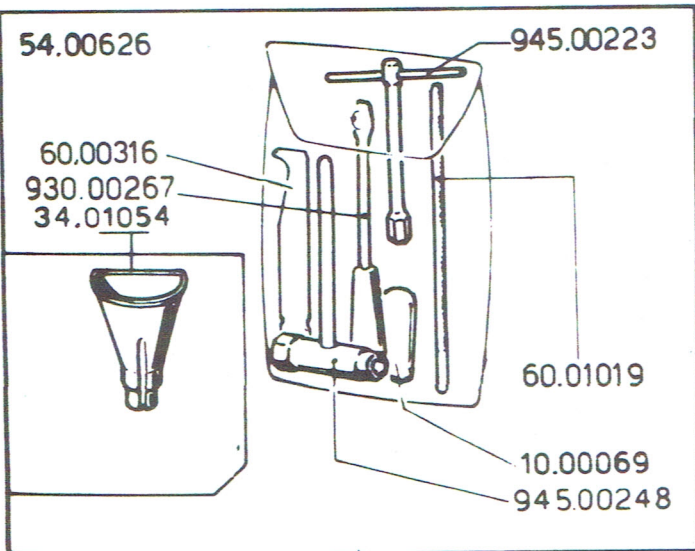

264 F Deluxe (UL)

- 51.00890
- ▲ 50.00330
- 264.00139
- TUBE 51.00921 (1mt.)