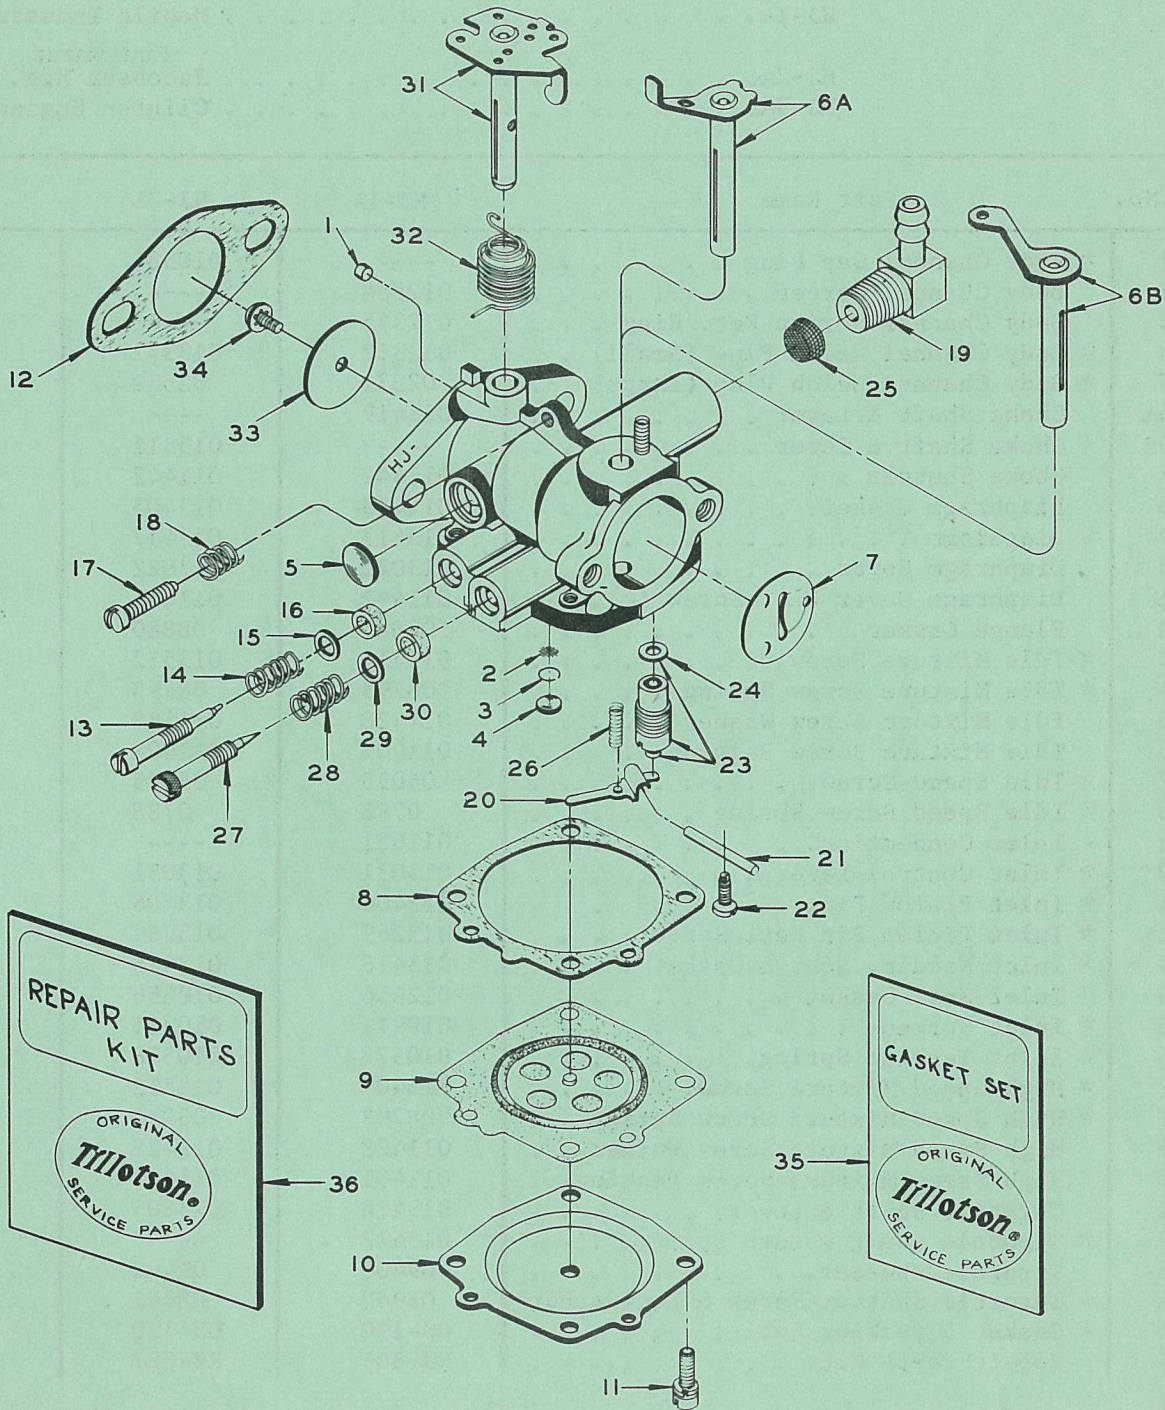

HJ Series PARTS LIST SECTION

Illustrations of Basic Parts standard throughout HJ Series Carburetor. For individual model listings see following pages.

Parts illustrated are typical in appearance, and may not look exactly like the part required.

Carburetor Model	Superseding Model	Equipment
HJ-1A		Mobile Industrial
		Equipment
HJ-2A		Jacobsen Mfg. Co.
HJ-3A		Clinton Engine Corp.

Ref.No.	Part Name	HJ-1A	HJ-2A	HJ-3A
1	* Body Channel Cup Plug	----	010588	010588
2	Body Channel Screen	012884	----	----
3	Body Channel Screen Ret. Ring	012345	----	----
4	* Body Channel Welch Plug (Small)	013372	013372	013372
5	* Body Channel Welch Plug (Large)	02531	02531	02531
6A	Choke Shaft & Lever	013419	----	013809
6B	Choke Shaft & Lever	----	013511	----
7	Choke Shutter	011442	011442	011442
8	Diaphragm Gasket	013403	013403	013403
9	* Diaphragm	013417	013417	013417
10	Diaphragm Cover	013022	013022	013022
11	Diaphragm Cover Ret. Screw (4)	011441	011441	011441
12	Flange Gasket	08880	08880	08880
13	* Idle Mixture Screw	013411	013512	013512
14	* Idle Mixture Screw Spring	08793	08793	08793
15	Idle Mixture Screw Washer	011428	011428	011428
16	Idle Mixture Screw Packing	011401	011401	011401
17	* Idle Speed Screw	05095	05095	05095
18	* Idle Speed Screw Spring	0788	0788	0788
19	Inlet Connection	011621	----	----
20	* Inlet Control Lever	013031	013031	013031
21	* Inlet Pinion Pin	013406	013406	013406
22	* Inlet Pinion Pin Ret. Screw	013269	013269	013269
23	* Inlet Needle, Seat & Gasket	013416	013416	013812
24	Inlet Seat Gasket	012656	012656	010165
25	* Inlet Screen	010911	010911	010911
26	* Inlet Tension Spring	010578	010578	013434
27	* High Speed Mixture Screw	013409	013512	013512
28	* High Speed Mixture Screw Spring	08793	08793	08793
29	High Speed Mixture Screw Washer	011428	011428	011428
30	High Speed Mixture Screw Packing	011401	011401	011401
31	Throttle Shaft & Lever	013418	013509	013807
32	* Throttle Shaft Return Spring	013412	----	013412
33	Throttle Shutter	09408	09408	09408
34	* Throttle Shutter Screw & Lockwasher	08942	08942	08942
35	* Gasket & Packing Set	GS-190	GS-190	GS-179
36	Repair Parts Kit	RK-609	RK-627	RK-647

(* Indicates contents of Repair Parts Kit