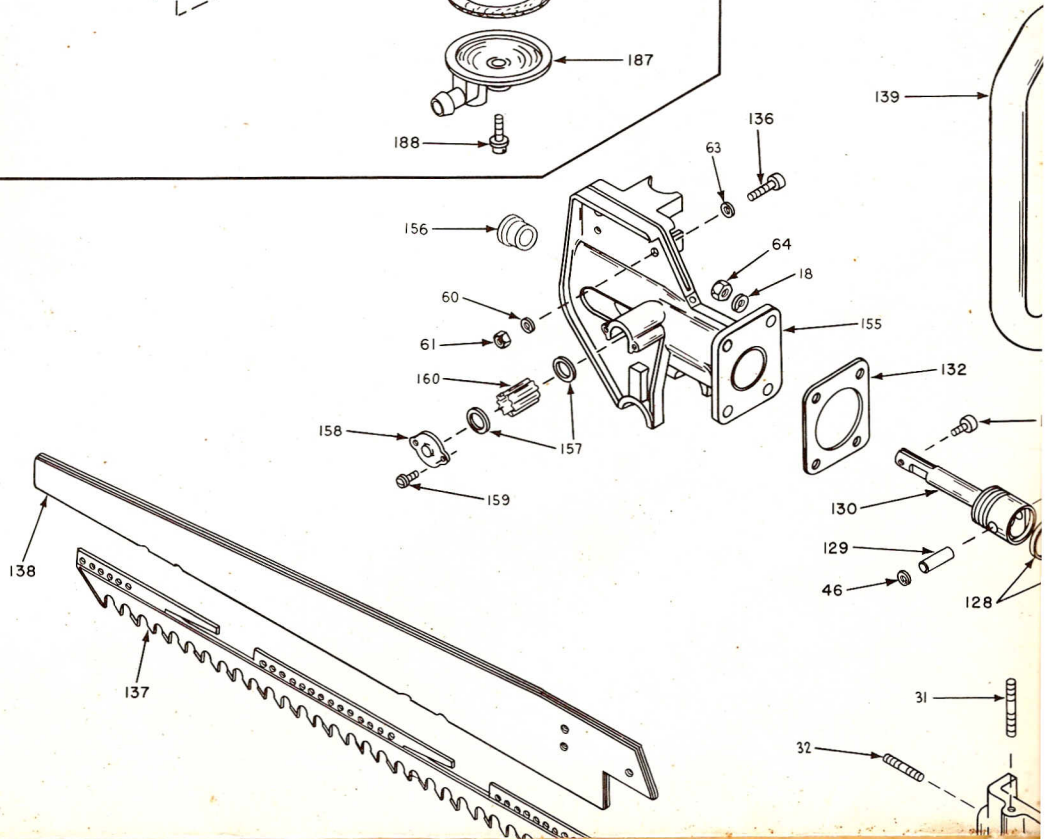

To Remove For Wall Chart Cut Along Dotted Line

MAGNETO PARTS

STARTER PARTS

2/15/62

PARTS IDENTIFICATION

Key No.	Part No.	Description	No. Req.
*	610589	Tank and Shroud Assembly (Inc. Items 1 through 17)	1
1	621570	Cap Assembly, Fuel tank (Inc. Item 2)	1
2	633511	Gasket, Fuel tank cap	1
3	610599	Tank, Fuel and Instruction Plate	1
4	625019	Screw, 1/4-20 x 5/8 Hex. HD.	4
5	626510	Washer, plain 9/16 OD x .265 ID x .050	2
6	631538	Plate, Instruction	1
7	624521	Fitting, Screen	1
8	615505	Line, Internal fuel	1
9	624505	Fitting, Outlet adapter	1
10	626557	Clamp, Hose	2
11	615524	Line, Fuel	1
12	610526	Shroud, Tank	1
13	615525	Line, Fuel	1
14	633591	Valve assembly, Fuel shutoff	1
15	626507	Lockwasher, For 1/4-20 Screw	4
16	626505	Nut Hex., 1/4-20	2
17	626558	Lockwasher, 3/8 internal tooth	1
18	626035	Lockwasher, For 5/16 screw	12
19	625565	Screw, 5/16-18 x 1-1/2 Hex. HD.	2
*	641572	Air Filter Housing Assembly (Inc. Items 20 through 24)	1
20	616506	Housing, Air filter	1
21	633607	Filter, Air	1
22	625568	Screw, 10-32 RD. HD Sems	2
23	627524	Spring, Air filter housing	1
24	614515	Cover, Air filter housing	1
25	610594	Crankcase Assembly (Inc. Items 25 through 33)	1
26	625003	Screw and Lockwasher, 1/4 - 20 x 1 Fil. HD.	2
27	627505	Spring, Crankshaft seal retainer	2
28	626519	Retainer, Crankshaft seal	2
29	633512	Seal, Crankshaft	2
30	625010	Screw and Lockwasher, 1/4-20 x 3/4 Fil. HD.	3
31	625601	Stud, Crankcase, 1/4-20	2
32	625602	Stud, Crankcase, 5/16-18	8
33	646501	Bearing, Ball	2
34	625019	Screw, 1/4-20 x 5/8	1
35	627500	Spring, Governor lever	1
36	629516	Lever, governor	1
37	621515	Bracket, governor lever	1
38	625002	Screw and Lockwasher 1/4-20 x 1/2 Fil. HD.	3