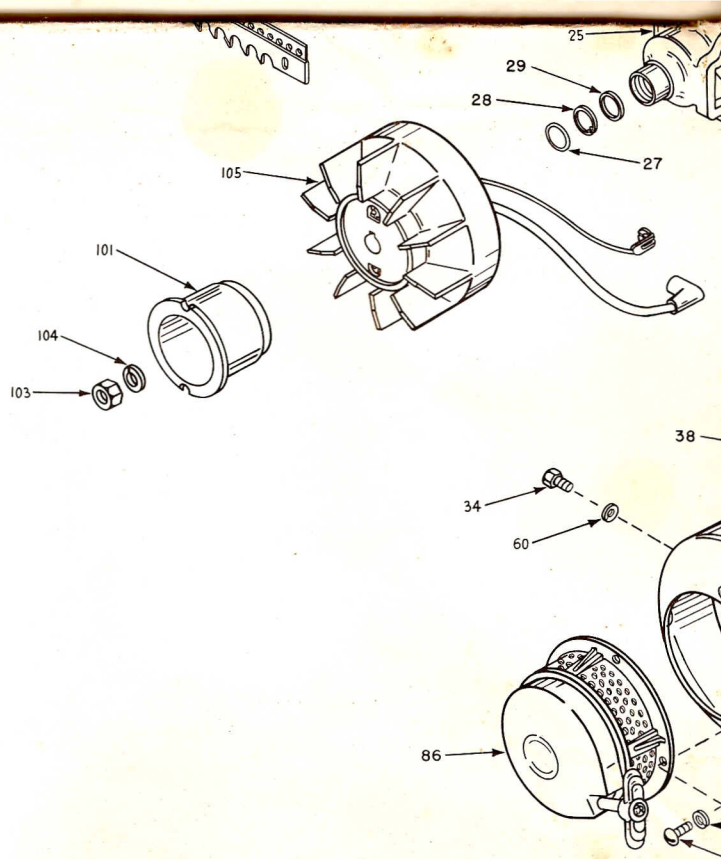

To Remove For Wall Chart Cut Along Dotted Line

MAGNETO PARTS

STARTER PARTS

2/15/62

PARTS IDENTIFICATION

Key No.	Part No.	Description	No. Req.
*	610589	Tank and Shroud Assembly (Inc. Items 1 through 17)	1
1	621570	Cap Assembly, Fuel tank (Inc. Item 2)	1
2	633511	Gasket, Fuel tank cap	1
3	610599	Tank, Fuel and Instruction Plate	1
4	625019	Screw, 1/4-20 x 5/8 Hex. HD.	4
5	626510	Washer, plain 9/16 OD x .265 ID x .050	2
6	631538	Plate, Instruction	1
7	624521	Fitting, Screen	1
8	615505	Line, Internal fuel	1
9	624505	Fitting, Outlet adapter	1
10	626557	Clamp, Hose	2
11	615524	Line, Fuel	1
12	610526	Shroud, Tank	1
13	615525	Line, Fuel	1
14	633591	Valve assembly, Fuel shutoff	1
15	626507	Lockwasher, For 1/4-20 Screw	4
16	626505	Nut Hex., 1/4-20	2
17	626558	Lockwasher, 3/8 internal tooth	1
18	626035	Lockwasher, For 5/16 screw	12
19	625565	Screw, 5/16-18 x 1-1/2 Hex. HD.	2
*	641572	Air Filter Housing Assembly (Inc. Items 20 through 24)	1
20	616506	Housing, Air filter	1
21	633607	Filter, Air	1
22	625568	Screw, 10-32 RD. HD Sems	2
23	627524	Spring, Air filter housing	1
24	614515	Cover, Air filter housing	1
25	610594	Crankcase Assembly (Inc. Items 25 through 33)	1
26	625003	Screw and Lockwasher, 1/4 - 20 x 1 Fil. HD.	2
27	627505	Spring, Crankshaft seal retainer	2
28	626519	Retainer, Crankshaft seal	2
29	633512	Seal, Crankshaft	2
30	625010	Screw and Lockwasher, 1/4-20 x 3/4 Fil. HD.	3
31	625601	Stud, Crankcase, 1/4-20	2
32	625602	Stud, Crankcase, 5/16-18	8
33	646501	Bearing, Ball	2
34	625019	Screw, 1/4-20 x 5/8	1
35	627500	Spring, Governor lever	1
36	629516	Lever, governor	1
37	621515	Bracket, governor lever	1
38	625002	Screw and Lockwasher 1/4-20 x 1/2 Fil. HD.	3