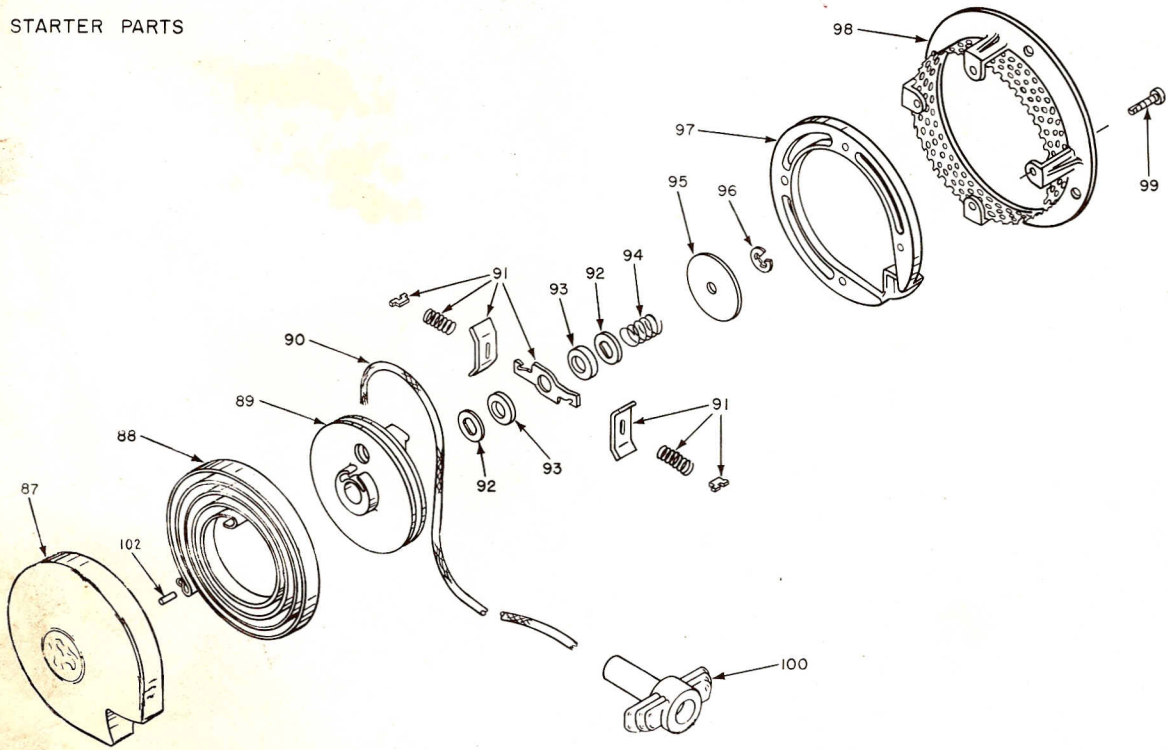

To Remove For Wall Chart Cut Along Dotted Line

MAGNETO PARTS

STARTER PARTS

2/15/62

PARTS IDENTIFICATION

Key No.	Part No.	Description	No. Req.
*	610589	Tank and Shroud Assembly (Inc. Items 1 through 17)	1
1	621570	Cap Assembly, Fuel tank (Inc. Item 2)	1
2	633511	Gasket, Fuel tank cap	1
3	610599	Tank, Fuel and Instruction Plate	1
4	625019	Screw, 1/4-20 x 5/8 Hex. HD.	4
5	626510	Washer, plain 9/16 OD x .265 ID x .050	2
6	631538	Plate, Instruction	1
7	624521	Fitting, Screen	1
8	615505	Line, Internal fuel	1
9	624505	Fitting, Outlet adapter	1
10	626557	Clamp, Hose	2
11	615524	Line, Fuel	1
12	610526	Shroud, Tank	1
13	615525	Line, Fuel	1
14	633591	Valve assembly, Fuel shutoff	1
15	626507	Lockwasher, For 1/4-20 Screw	4
16	626505	Nut Hex., 1/4-20	2
17	626558	Lockwasher, 3/8 internal tooth	1
18	626035	Lockwasher, For 5/16 screw	12
19	625565	Screw, 5/16-18 x 1-1/2 Hex. HD.	2
*	641572	Air Filter Housing Assembly (Inc. Items 20 through 24)	1
20	616506	Housing, Air filter	1
21	633607	Filter, Air	1
22	625568	Screw, 10-32 RD. HD Sems	2
23	627524	Spring, Air filter housing	1
24	614515	Cover, Air filter housing	1
25	610594	Crankcase Assembly (Inc. Items 25 through 33)	1
26	625003	Screw and Lockwasher, 1/4 - 20 x 1 Fil. HD.	2
27	627505	Spring, Crankshaft seal retainer	2
28	626519	Retainer, Crankshaft seal	2
29	633512	Seal, Crankshaft	2
30	625010	Screw and Lockwasher, 1/4-20 x 3/4 Fil. HD.	3
31	625601	Stud, Crankcase, 1/4-20	2
32	625602	Stud, Crankcase, 5/16-18	8
33	646501	Bearing, Ball	2
34	625019	Screw, 1/4-20 x 5/8	1
35	627500	Spring, Governor lever	1
36	629516	Lever, governor	1
37	621515	Bracket, governor lever	1
38	625002	Screw and Lockwasher 1/4-20 x 1/2 Fil. HD.	3