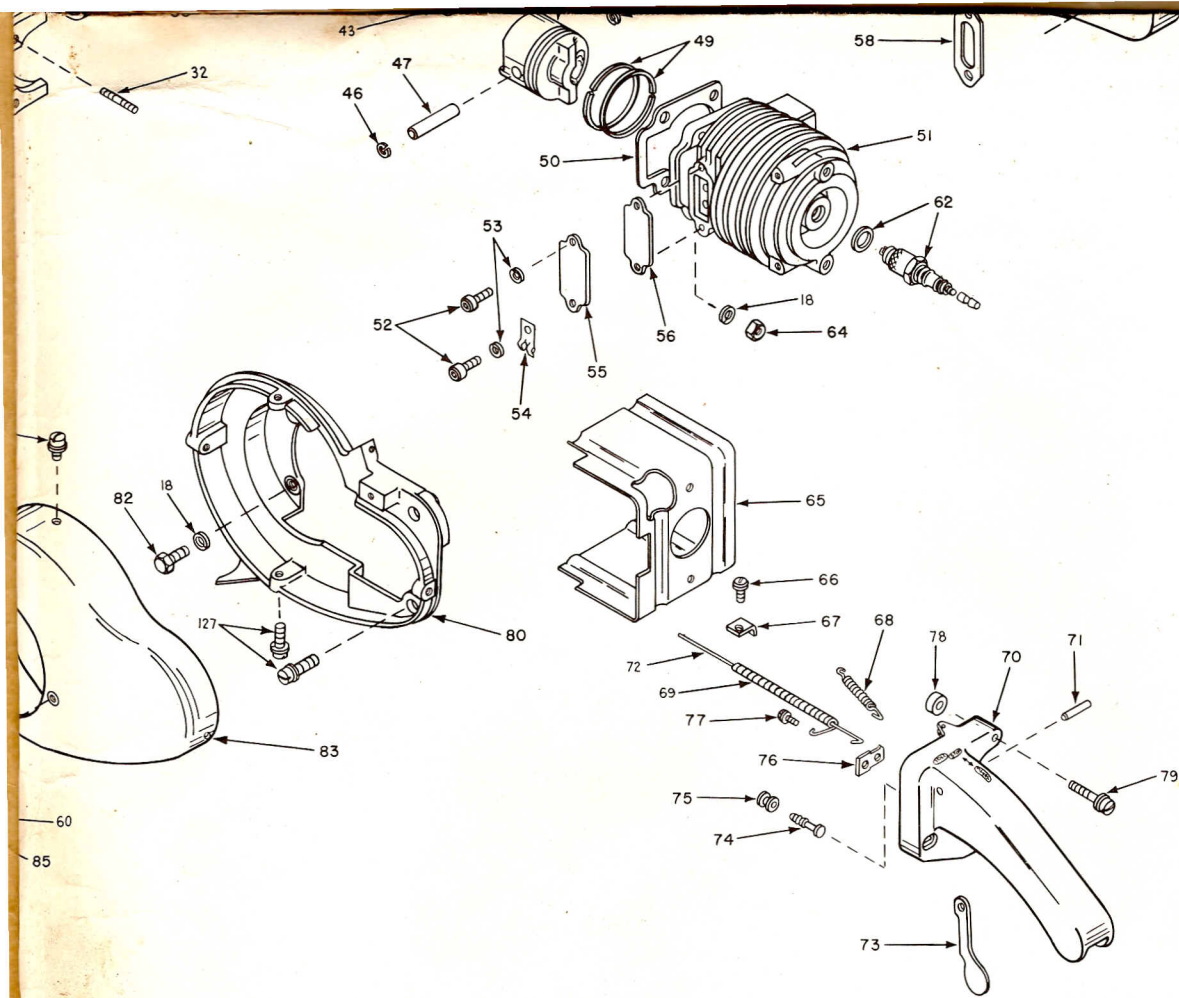

To Remove For Wall Chart Cut Along Dotted Line

MAGNETO PARTS

STARTER PARTS

2/15/62

PARTS IDENTIFICATION

Key No.	Part No.	Description	No. Req.
*	610589	Tank and Shroud Assembly (Inc. Items 1 through 17)	1
1	621570	Cap Assembly, Fuel tank (Inc. Item 2)	1
2	633511	Gasket, Fuel tank cap	1
3	610599	Tank, Fuel and Instruction Plate	1
4	625019	Screw, 1/4-20 x 5/8 Hex. HD.	4
5	626510	Washer, plain 9/16 OD x .265 ID x .050	2
6	631538	Plate, Instruction	1
7	624521	Fitting, Screen	1
8	615505	Line, Internal fuel	1
9	624505	Fitting, Outlet adapter	1
10	626557	Clamp, Hose	2
11	615524	Line, Fuel	1
12	610526	Shroud, Tank	1
13	615525	Line, Fuel	1
14	633591	Valve assembly, Fuel shutoff	1
15	626507	Lockwasher, For 1/4-20 Screw	4
16	626505	Nut Hex., 1/4-20	2
17	626558	Lockwasher, 3/8 internal tooth	1
18	626035	Lockwasher, For 5/16 screw	12
19	625565	Screw, 5/16-18 x 1-1/2 Hex. HD.	2
*	641572	Air Filter Housing Assembly (Inc. Items 20 through 24)	1
20	616506	Housing, Air filter	1
21	633607	Filter, Air	1
22	625568	Screw, 10-32 RD. HD Sems	2
23	627524	Spring, Air filter housing	1
24	614515	Cover, Air filter housing	1
25	610594	Crankcase Assembly (Inc. Items 25 through 33)	1
26	625003	Screw and Lockwasher, 1/4 - 20 x 1 Fil. HD.	2
27	627505	Spring, Crankshaft seal retainer	2
28	626519	Retainer, Crankshaft seal	2
29	633512	Seal, Crankshaft	2
30	625010	Screw and Lockwasher, 1/4-20 x 3/4 Fil. HD.	3
31	625601	Stud, Crankcase, 1/4-20	2
32	625602	Stud, Crankcase, 5/16-18	8
33	646501	Bearing, Ball	2
34	625019	Screw, 1/4-20 x 5/8	1
35	627500	Spring, Governor lever	1
36	629516	Lever, governor	1
37	621515	Bracket, governor lever	1
38	625002	Screw and Lockwasher 1/4-20 x 1/2 Fil. HD.	3