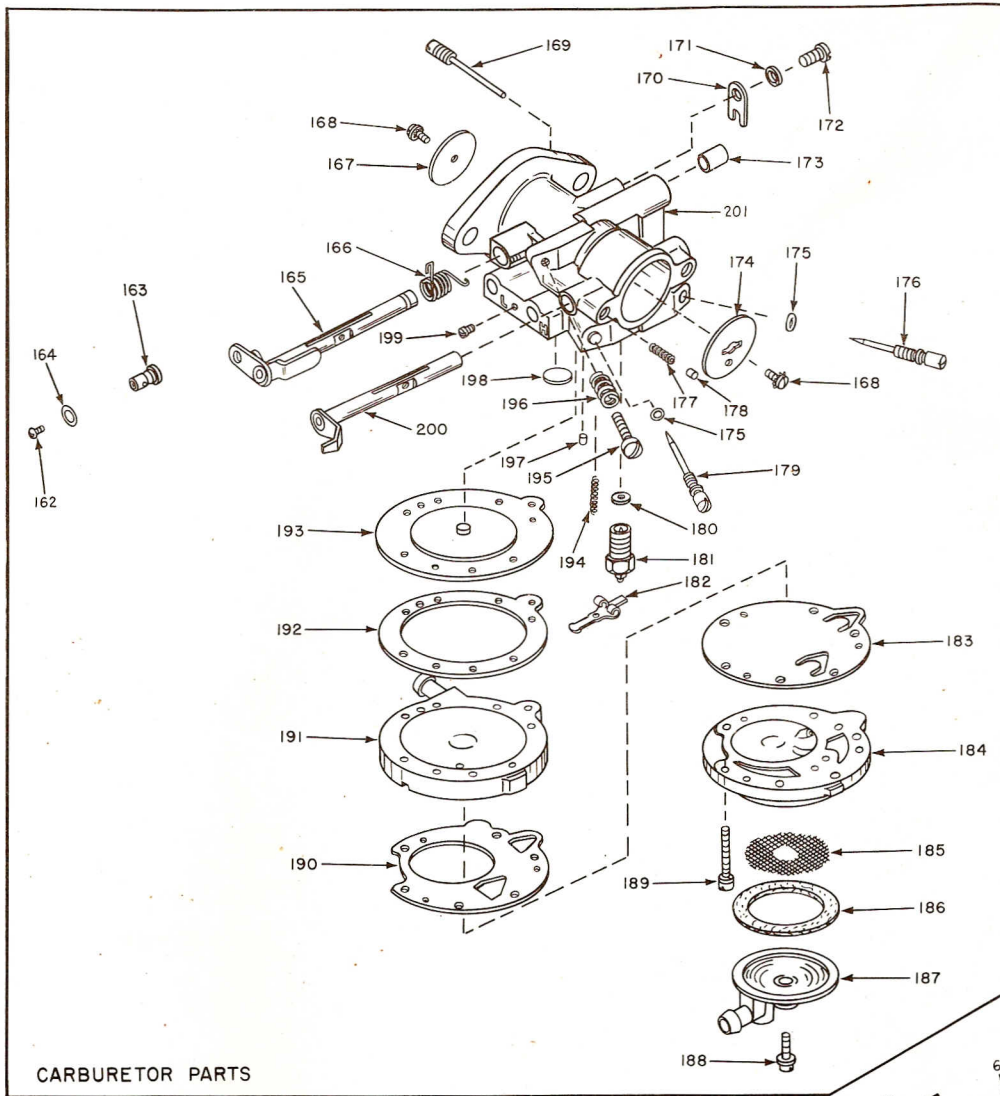

To Remove For Wall Chart Cut Along Dotted Line

MAGNETO PARTS

STARTER PARTS

2/15/62

PARTS IDENTIFICATION

Key No.	Part No.	Description	No. Req.
*	610589	Tank and Shroud Assembly (Inc. Items 1 through 17)	1
1	621570	Cap Assembly, Fuel tank (Inc. Item 2)	1
2	633511	Gasket, Fuel tank cap	1
3	610599	Tank, Fuel and Instruction Plate	1
4	625019	Screw, 1/4-20 x 5/8 Hex. HD.	4
5	626510	Washer, plain 9/16 OD x .265 ID x .050	2
6	631538	Plate, Instruction	1
7	624521	Fitting, Screen	1
8	615505	Line, Internal fuel	1
9	624505	Fitting, Outlet adapter	1
10	626557	Clamp, Hose	2
11	615524	Line, Fuel	1
12	610526	Shroud, Tank	1
13	615525	Line, Fuel	1
14	633591	Valve assembly, Fuel shutoff	1
15	626507	Lockwasher, For 1/4-20 Screw	4
16	626505	Nut Hex., 1/4-20	2
17	626558	Lockwasher, 3/8 internal tooth	1
18	626035	Lockwasher, For 5/16 screw	12
19	625565	Screw, 5/16-18 x 1-1/2 Hex. HD.	2
*	641572	Air Filter Housing Assembly (Inc. Items 20 through 24)	1
20	616506	Housing, Air filter	1
21	633607	Filter, Air	1
22	625568	Screw, 10-32 RD. HD Sems	2
23	627524	Spring, Air filter housing	1
24	614515	Cover, Air filter housing	1
25	610594	Crankcase Assembly (Inc. Items 25 through 33)	1
26	625003	Screw and Lockwasher, 1/4 - 20 x 1 Fil. HD.	2
27	627505	Spring, Crankshaft seal retainer	2
28	626519	Retainer, Crankshaft seal	2
29	633512	Seal, Crankshaft	2
30	625010	Screw and Lockwasher, 1/4-20 x 3/4 Fil. HD.	3
31	625601	Stud, Crankcase, 1/4-20	2
32	625602	Stud, Crankcase, 5/16-18	8
33	646501	Bearing, Ball	2
34	625019	Screw, 1/4-20 x 5/8	1
35	627500	Spring, Governor lever	1
36	629516	Lever, governor	1
37	621515	Bracket, governor lever	1
38	625002	Screw and Lockwasher 1/4-20 x 1/2 Fil. HD.	3