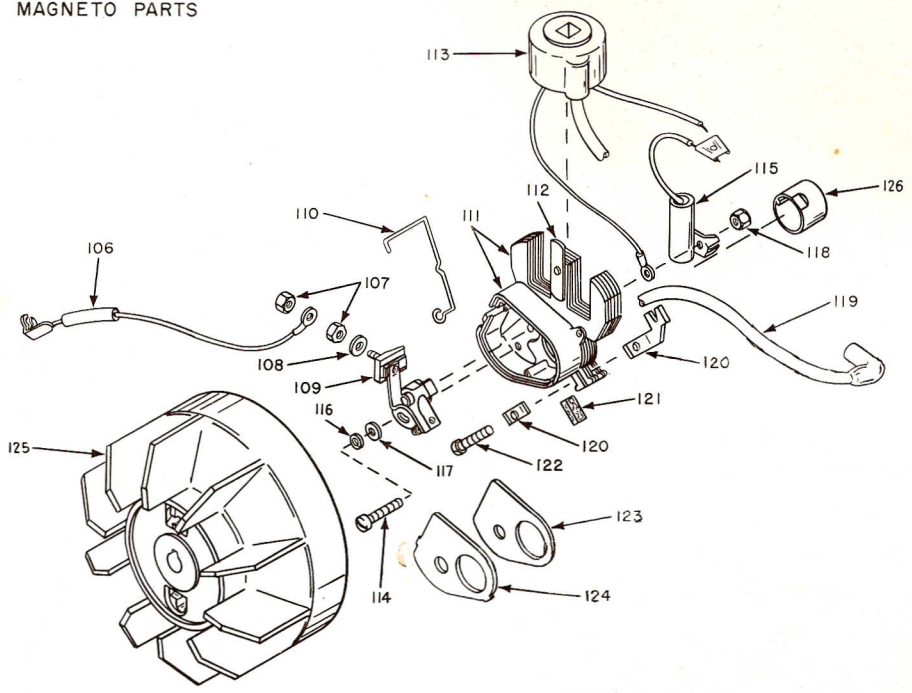

To Remove For Wall Chart Cut Along Dotted Line

MAGNETO PARTS

STARTER PARTS

2/15/62

PARTS IDENTIFICATION

Key No.	Part No.	Description	No. Req.
*	610589	Tank and Shroud Assembly (Inc. Items 1 through 17)	1
1	621570	Cap Assembly, Fuel tank (Inc. Item 2)	1
2	633511	Gasket, Fuel tank cap	1
3	610599	Tank, Fuel and Instruction Plate	1
4	625019	Screw, 1/4-20 x 5/8 Hex. HD.	4
5	626510	Washer, plain 9/16 OD x .265 ID x .050	2
6	631538	Plate, Instruction	1
7	624521	Fitting, Screen	1
8	615505	Line, Internal fuel	1
9	624505	Fitting, Outlet adapter	1
10	626557	Clamp, Hose	2
11	615524	Line, Fuel	1
12	610526	Shroud, Tank	1
13	615525	Line, Fuel	1
14	633591	Valve assembly, Fuel shutoff	1
15	626507	Lockwasher, For 1/4-20 Screw	4
16	626505	Nut Hex., 1/4-20	2
17	626558	Lockwasher, 3/8 internal tooth	1
18	626035	Lockwasher, For 5/16 screw	12
19	625565	Screw, 5/16-18 x 1-1/2 Hex. HD.	2
*	641572	Air Filter Housing Assembly (Inc. Items 20 through 24)	1
20	616506	Housing, Air filter	1
21	633607	Filter, Air	1
22	625568	Screw, 10-32 RD. HD Sems	2
23	627524	Spring, Air filter housing	1
24	614515	Cover, Air filter housing	1
25	610594	Crankcase Assembly (Inc. Items 25 through 33)	1
26	625003	Screw and Lockwasher, 1/4 - 20 x 1 Fil. HD.	2
27	627505	Spring, Crankshaft seal retainer	2
28	626519	Retainer, Crankshaft seal	2
29	633512	Seal, Crankshaft	2
30	625010	Screw and Lockwasher, 1/4-20 x 3/4 Fil. HD.	3
31	625601	Stud, Crankcase, 1/4-20	2
32	625602	Stud, Crankcase, 5/16-18	8
33	646501	Bearing, Ball	2
34	625019	Screw, 1/4-20 x 5/8	1
35	627500	Spring, Governor lever	1
36	629516	Lever, governor	1
37	621515	Bracket, governor lever	1
38	625002	Screw and Lockwasher 1/4-20 x 1/2 Fil. HD.	3