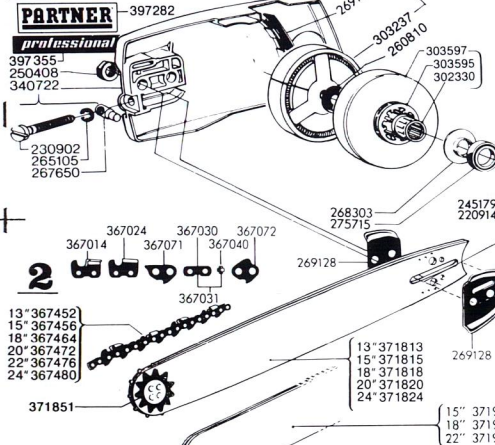

NEW TYPE - OIL PUMP, P-55 AFTER SERIAL NO. 2862501
 P-70 AFTER SERIAL NO. 2925941

PARTNER

P55
P70

GASKET SET
Walbro

USA
SAE J335 b

PARTNER® A

P55 P70

1

2

3

4

B

C

D

E