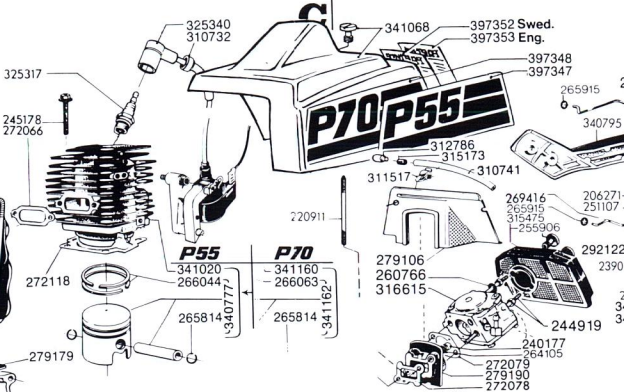

NEW TYPE - OIL PUMP, P-55 AFTER SERIAL NO. 2862501
 P-70 AFTER SERIAL NO. 2925941

PARTNER

P55
P70

GASKET SET
Walbro

USA
SAE J335 b

PARTNER® A

P55 P70

1

2

3

4

B

C

D

E