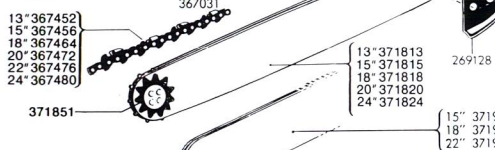

NEW TYPE - OIL PUMP, P-55 AFTER SERIAL NO. 2862501
 P-70 AFTER SERIAL NO. 2925941

PARTNER

P55
P70

GASKET SET
Walbro

USA
SAE J335 b

PARTNER® A

P55 P70

1

2

3

4

B

C

D

E