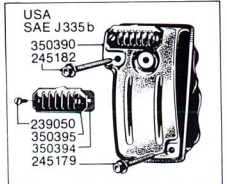

NEW TYPE - OIL PUMP, P-55 AFTER SERIAL NO. 2862501
 P-70 AFTER SERIAL NO. 2925941

PARTNER

P55
P70

GASKET SET
Walbro

USA
SAE J335 b

PARTNER® A

P55 P70

1

2

3

4

B

C

D

E