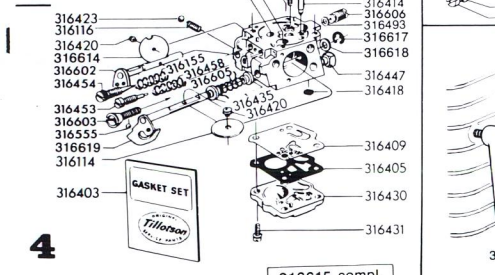

NEW TYPE - OIL PUMP, P-55 AFTER SERIAL NO. 2862501
 P-70 AFTER SERIAL NO. 2925941

PARTNER

P55
P70

GASKET SET
Walbro

USA
SAE J335 b

PARTNER® A

P55 P70

1

2

3

4

B

C

D

E