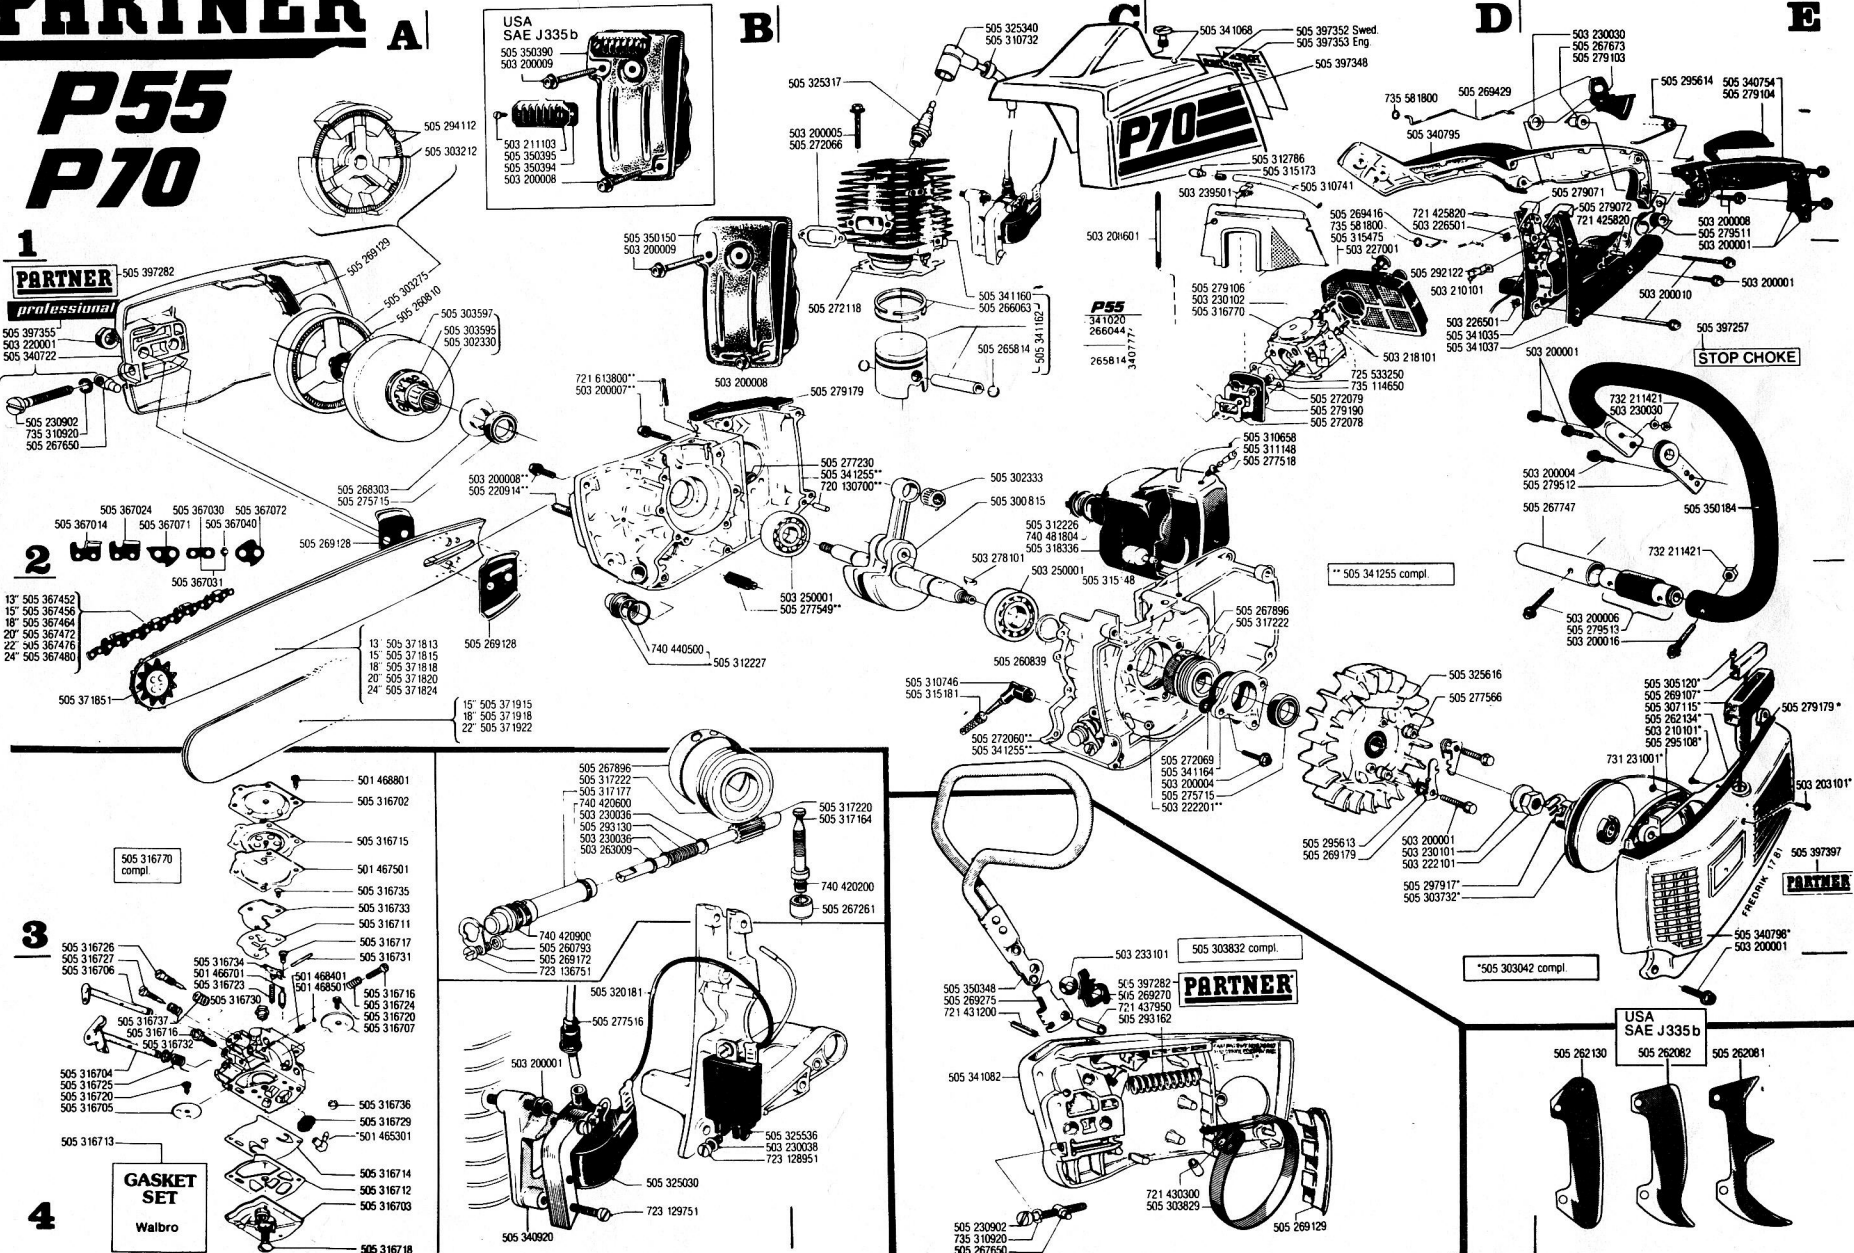

NEW TYPE - OIL PUMP, P-55 AFTER SERIAL NO. 2862501
 P-70 AFTER SERIAL NO. 2925941

PARTNER

P55
P70

GASKET SET
Walbro

USA
SAE J335 b

PARTNER® A

P55 P70

1

2

3

4

B

C

D

E