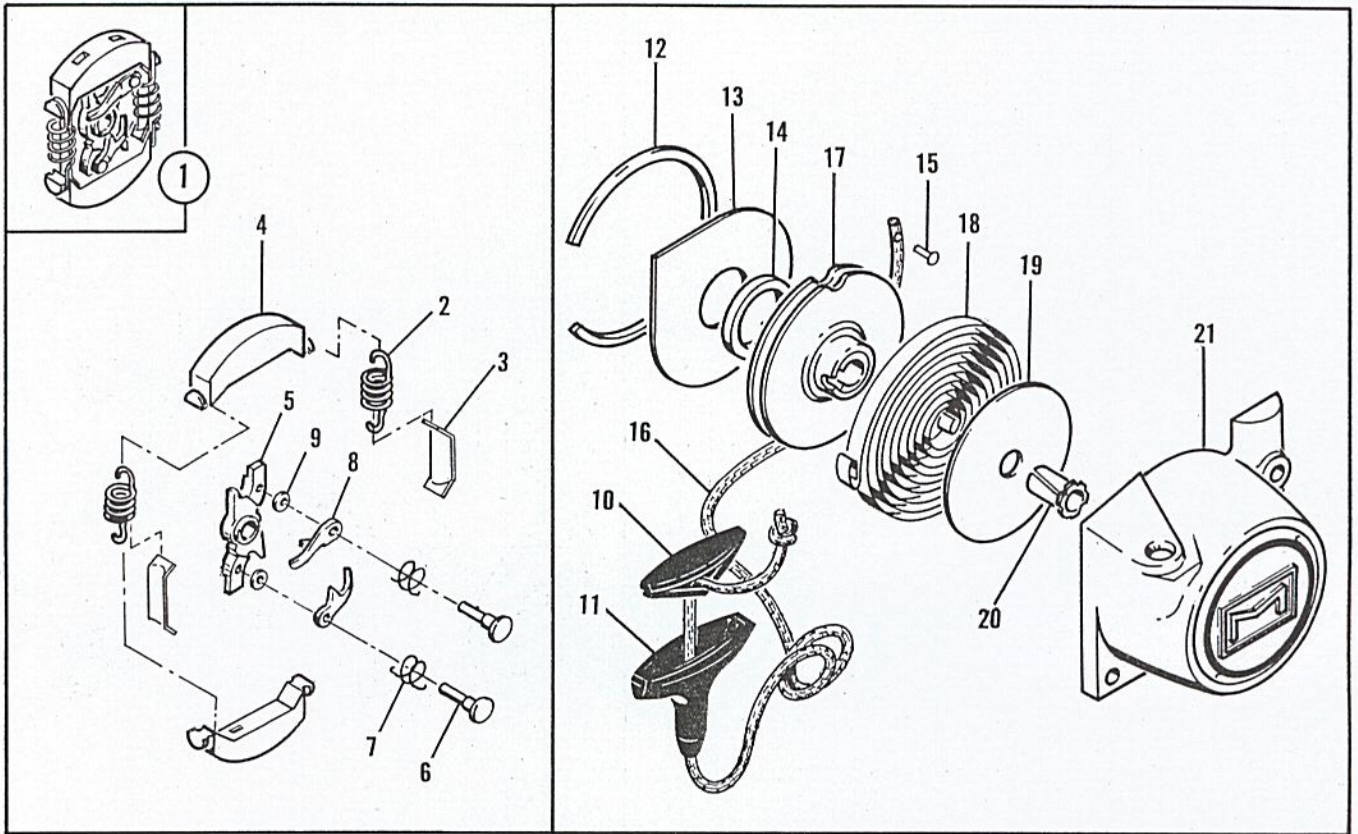

McCULLOCH

Figure 1. Engine Exploded View-General

FIGURE 1. ENGINE EXPLODED VIEW-GENERAL

Item No.	Part Number	Description	Units Per Assy
1		Bar & Chain Assy (See Figure 5)	1
2	102761	Screw - Hex hd 10-24 x 7/8	2
3	100352	Washer - #10	2
4	61678	Plug - Nut retainer	1
5	101326	Nut - Hex 10-24	2
6	110448	Screw - Skt hd 10-24 x 3-1/4	1
7	103174	Lockwasher - #10	1
8	100003	Washer - #10	1
9	-67531	Bracket - Frame	1
10	102130	Screw - Hex hd 1/4-20 x 1-1/2	1
11	100153	Lockwasher - 1/4	1
12	63484	Clamp - Frame	1
13	66341	Frame & Grip Assy	1
14	62271	. Plug - Frame	1
15	110403	Screw - Oval hd 8-32 x 5/8	1
16		Starter Assy (See Figure 2)	1
17	103746	Nut - 3/8-24	1
18		Clutch Assy (See Figure 2)	1
19	103879	Key - Woodruff	1
20	-63493	Drum, Gear & Seal Assy	1
21	-63476	. Seal	1
22	102765	Screw - Hex hd 10-24 x 1-3/4	2
23	100003	Washer - #10	2
24		Transmission Assy (See Figure 5)	1
25	106104	"O" Ring	1
26	-66597	Cover Assy - Air cleaner	1
27	-66290	. Nut - Cover	1
28	-66665	. Spacer - Nut	1
29	-67459	Nameplate	1
30	-66652	Filter - Air	1
	-67266	Fuel Cap Assy	1
31	-110510	. Rivet	2
32	-67267	. Cover	1
33	63040	. Spring	1
34	62316	. Guide	1
35	63041	. Valve	1
36	-64761	. Body	1
37	65671	. Gasket	1
38	110402	Screw - Oval hd 12-24 x 2-3/8	1
39	63288	Cover - Fuel tank	1
40	63270	Spacer - Cover	1

Part numbers which have changed since the previous printing of the illustrated parts list covering this model, are indicated by a dash (-) preceding the new part number. The dash precedes part numbers changed by a letter suffix as well as those changed to an entirely new number.