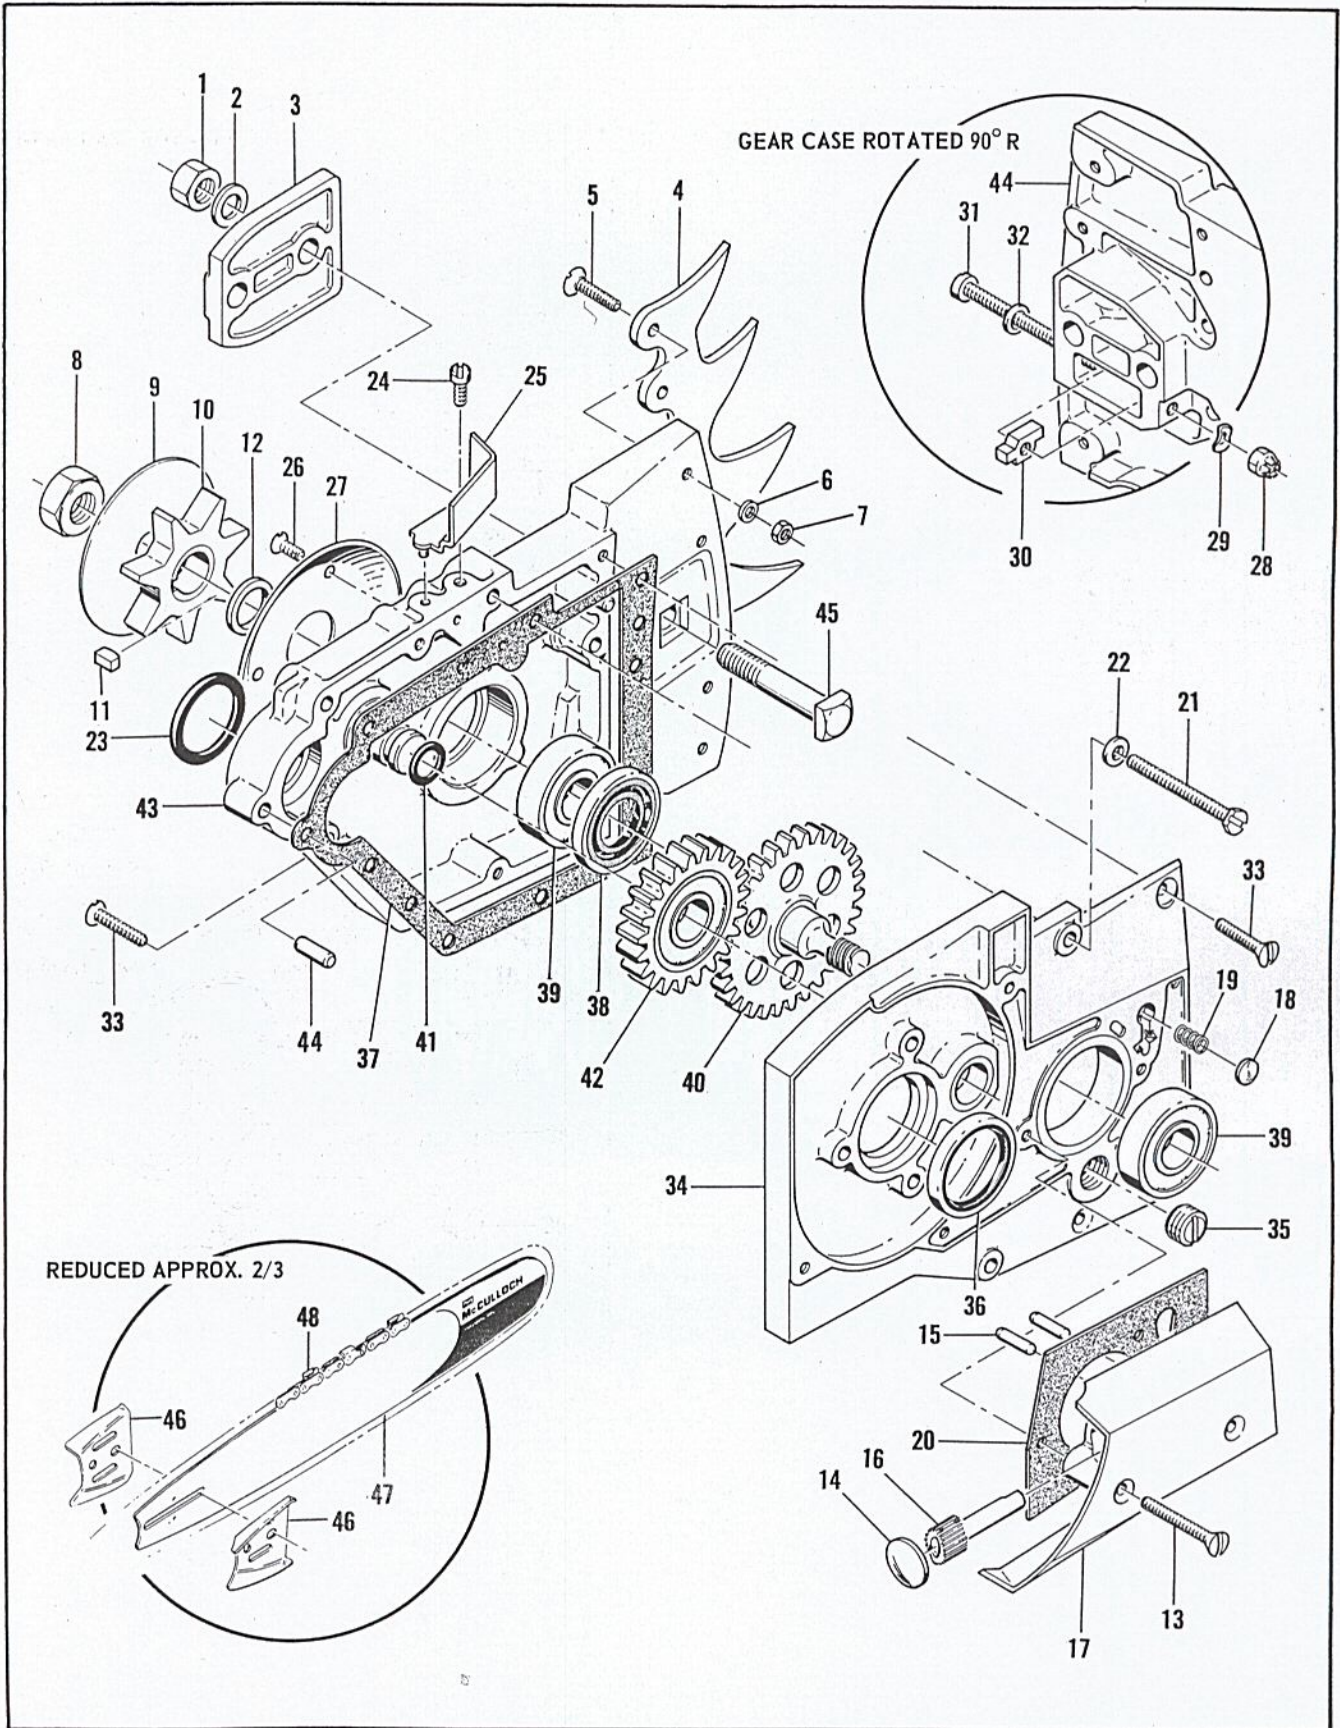

*Indicates parts included in Repair Kit, P/N 67481

Figure 5. Transmission Assembly

FIGURE 5. TRANSMISSION ASSEMBLY

Item No.	Part Number	Description	Units Per Assy
1	103729	Nut - Hex 3/8-24	2
2	100006	Washer - 3/8	2
3	63417	Plate - Bar clamp	1
4	63994	Kit - Spike	1
5	110245	. Screw - Fl hd 10-24 x 3/4	4
6	101174	. Washer - #10	4
7	101191	. Nut - Hex 10-24	4
8	60972	Nut - Hex 7/16-20	1
9	63997A	Plate - Sprocket	1
10	36644A	Sprocket	1
11	63808	Key - Sprocket	1
12	64754	Spacer - Sprocket	1
13	110406	Screw - Oval hd 8-32 x 1-1/4	2
	65882	Pump Assy - Oil	1
14	105559	. Plug - Welch	1
15	110392	. Pin - Plunger	2
16	63428	. Plunger - Pump	1
17	65881	. Body - Pump	1
18	62909	Valve - Oiler	1
19	63692	Spring - Valve	1
20	63474	Gasket - Pump	1
21	102765	Screw - Hex hd 10-24 x 1-3/4	2
22	100003	Washer - #10	2
	66208	Transmission Assy	1
23	104360	. "O" Ring	1