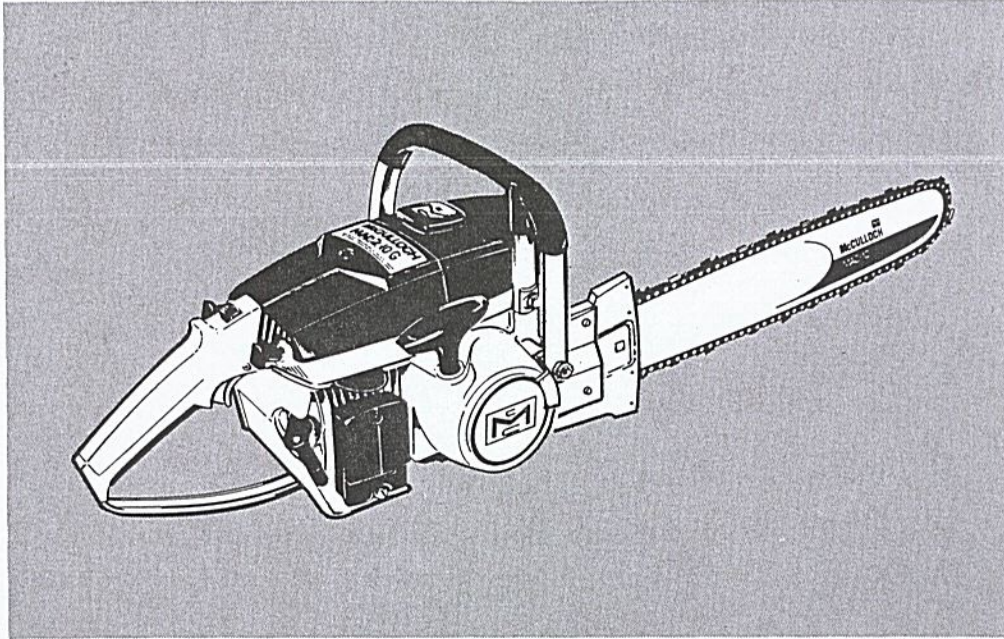

MAC 2-10G Chain Saw

Serial Numbers Prefixed 11-

ILLUSTRATED PARTS LIST

AUGUST 1967

This parts list is number 3 of the lists issued for this model. If you are missing any of these lists, order them from your distributor.

McCULLOCH

Figure 1. Engine Exploded View-General

FIGURE 1. ENGINE EXPLODED VIEW-GENERAL

Item No.	Part Number	Description	Units Per Assy
1		Bar & Chain Assy (See Figure 5)	1
2	102761	Screw - Hex hd 10-24 x 7/8	2
3	100352	Washer - #10	2
4	61678	Plug - Nut retainer	1
5	101326	Nut - Hex 10-24	2
6	110448	Screw - Skt hd 10-24 x 3-1/4	1
7	103174	Lockwasher - #10	1
8	100003	Washer - #10	1
9	-67531	Bracket - Frame	1
10	102130	Screw - Hex hd 1/4-20 x 1-1/2	1
11	100153	Lockwasher - 1/4	1
12	63484	Clamp - Frame	1
13	66341	Frame & Grip Assy	1
14	62271	. Plug - Frame	1
15	110403	Screw - Oval hd 8-32 x 5/8	1
16		Starter Assy (See Figure 2)	1
17	103746	Nut - 3/8-24	1
18		Clutch Assy (See Figure 2)	1
19	103879	Key - Woodruff	1
20	-63493	Drum, Gear & Seal Assy	1
21	-63476	. Seal	1
22	102765	Screw - Hex hd 10-24 x 1-3/4	2
23	100003	Washer - #10	2
24		Transmission Assy (See Figure 5)	1
25	106104	"O" Ring	1
26	-66597	Cover Assy - Air cleaner	1
27	-66290	. Nut - Cover	1
28	-66665	. Spacer - Nut	1
29	-67459	Nameplate	1
30	-66652	Filter - Air	1
	-67266	Fuel Cap Assy	1
31	-110510	. Rivet	2
32	-67267	. Cover	1
33	63040	. Spring	1
34	62316	. Guide	1
35	63041	. Valve	1
36	-64761	. Body	1
37	65671	. Gasket	1
38	110402	Screw - Oval hd 12-24 x 2-3/8	1
39	63288	Cover - Fuel tank	1
40	63270	Spacer - Cover	1