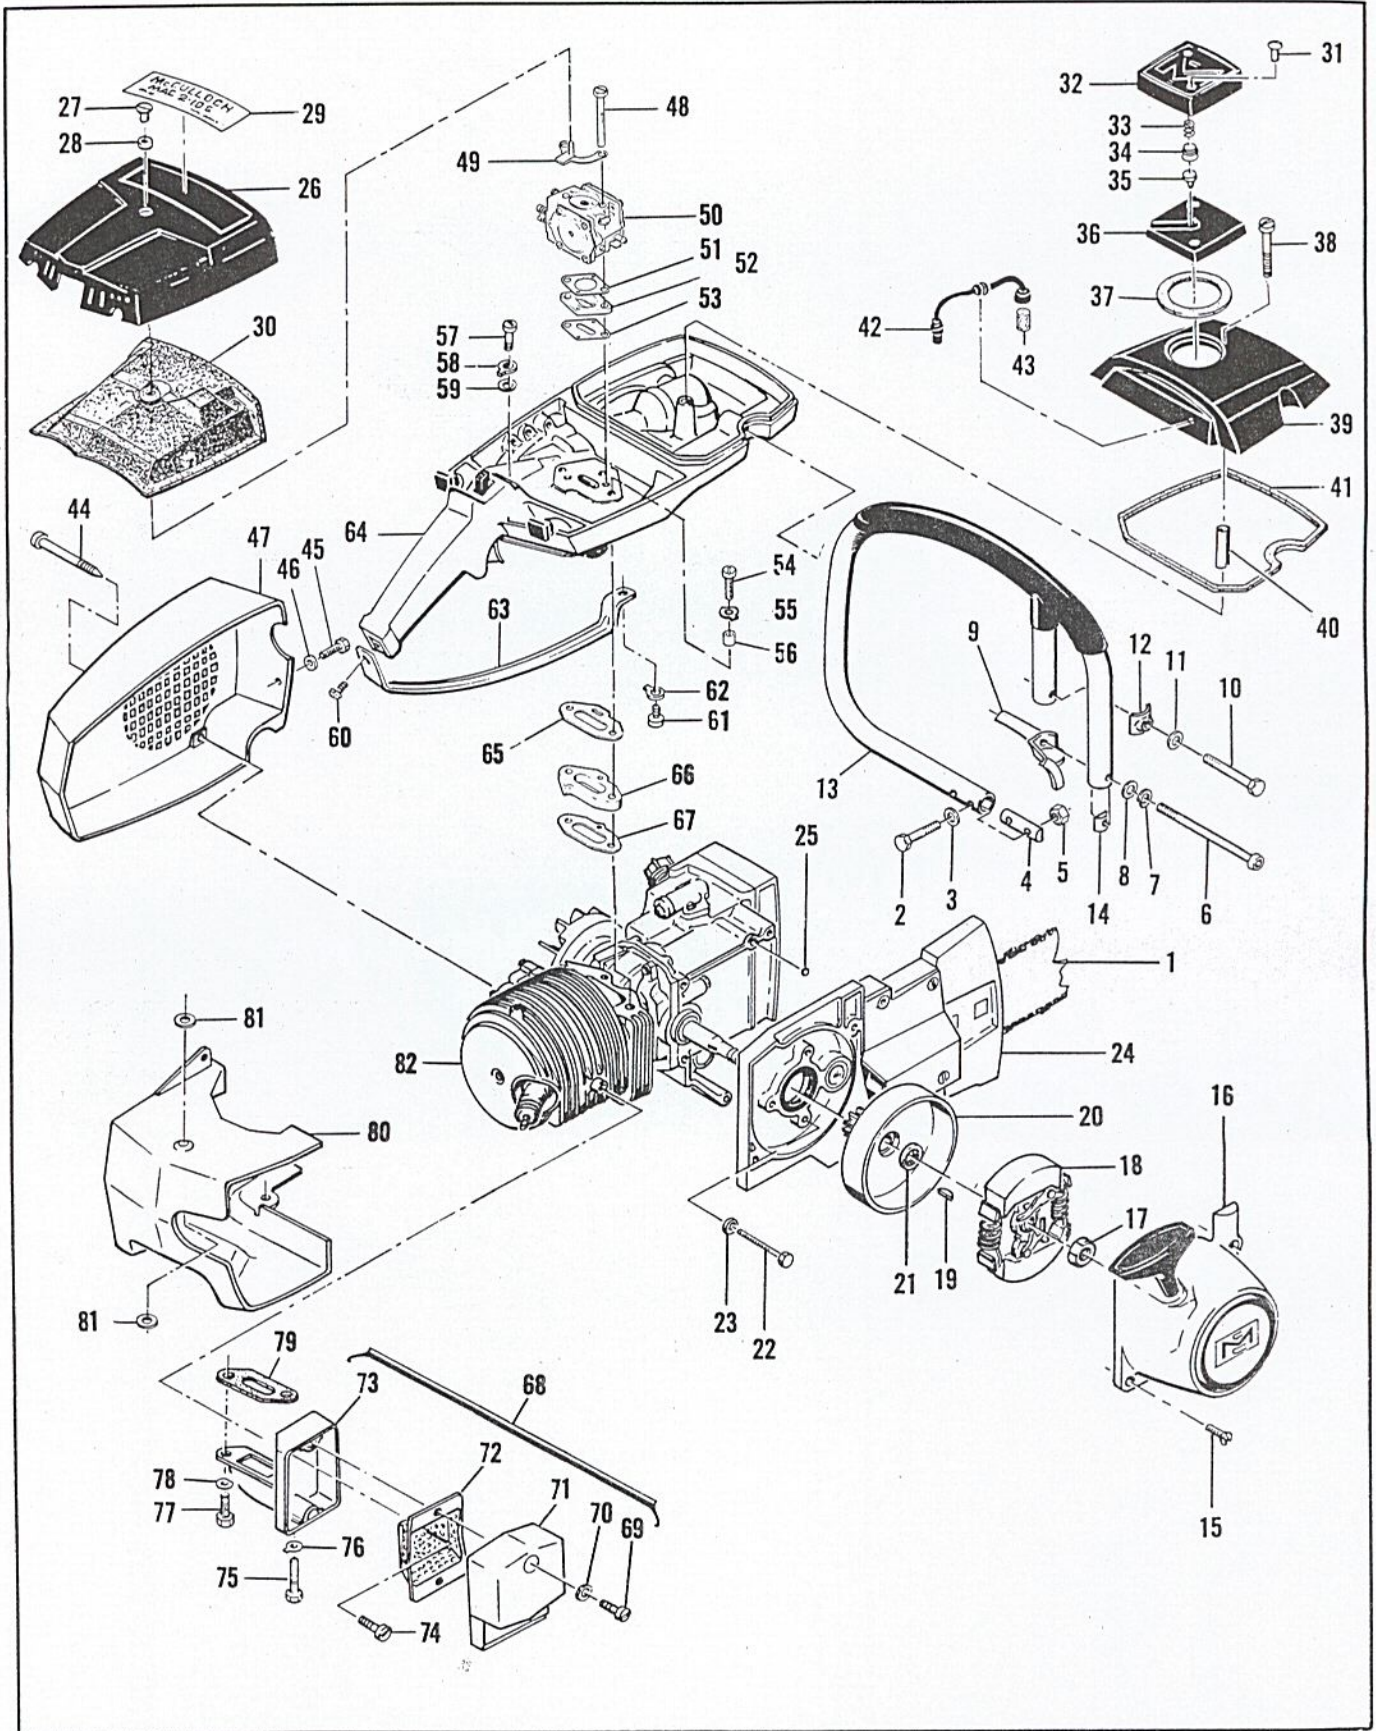

McCULLOCH

Figure 1. Engine Exploded View-General

FIGURE 1. ENGINE EXPLODED VIEW-GENERAL

Item No.	Part Number	Description	Units Per Assy
1		Bar & Chain Assy (See Figure 5)	1
2	102761	Screw - Hex hd 10-24 x 7/8	2
3	100352	Washer - #10	2
4	61678	Plug - Nut retainer	1
5	101326	Nut - Hex 10-24	2
6	110448	Screw - Skt hd 10-24 x 3-1/4	1
7	103174	Lockwasher - #10	1
8	100003	Washer - #10	1
9	-67531	Bracket - Frame	1
10	102130	Screw - Hex hd 1/4-20 x 1-1/2	1
11	100153	Lockwasher - 1/4	1
12	63484	Clamp - Frame	1
13	66341	Frame & Grip Assy	1
14	62271	. Plug - Frame	1
15	110403	Screw - Oval hd 8-32 x 5/8	1
16		Starter Assy (See Figure 2)	1
17	103746	Nut - 3/8-24	1
18		Clutch Assy (See Figure 2)	1
19	103879	Key - Woodruff	1
20	-63493	Drum, Gear & Seal Assy	1
21	-63476	. Seal	1
22	102765	Screw - Hex hd 10-24 x 1-3/4	2
23	100003	Washer - #10	2
24		Transmission Assy (See Figure 5)	1
25	106104	"O" Ring	1
26	-66597	Cover Assy - Air cleaner	1
27	-66290	. Nut - Cover	1
28	-66665	. Spacer - Nut	1
29	-67459	Nameplate	1
30	-66652	Filter - Air	1
	-67266	Fuel Cap Assy	1
31	-110510	. Rivet	2
32	-67267	. Cover	1
33	63040	. Spring	1
34	62316	. Guide	1
35	63041	. Valve	1
36	-64761	. Body	1
37	65671	. Gasket	1
38	110402	Screw - Oval hd 12-24 x 2-3/8	1
39	63288	Cover - Fuel tank	1
40	63270	Spacer - Cover	1