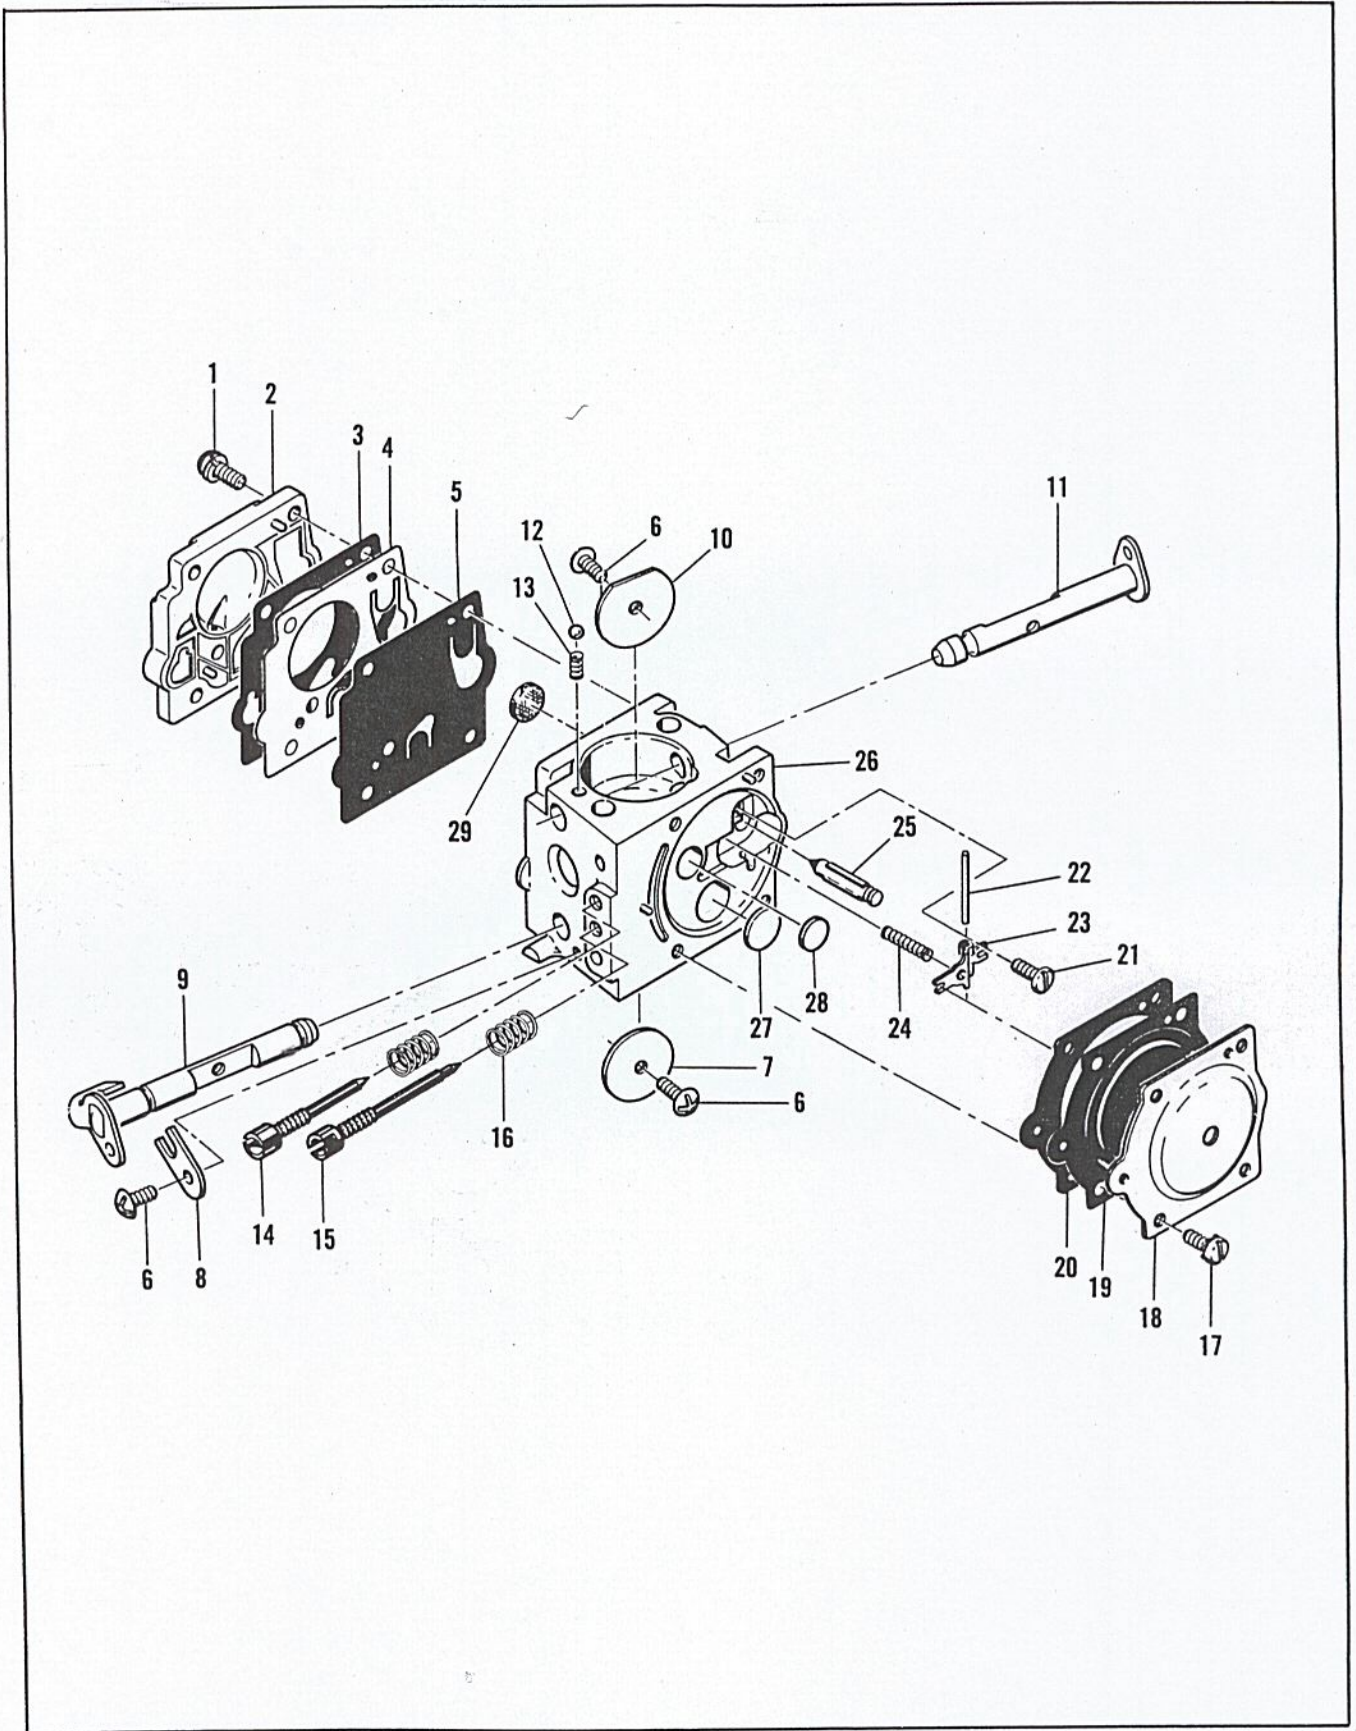

McCULLOCH

Figure 1. Engine Exploded View-General

FIGURE 1. ENGINE EXPLODED VIEW-GENERAL

Item No.	Part Number	Description	Units Per Assy
1		Bar & Chain Assy (See Figure 5)	1
2	102761	Screw - Hex hd 10-24 x 7/8	2
3	100352	Washer - #10	2
4	61678	Plug - Nut retainer	1
5	101326	Nut - Hex 10-24	2
6	110448	Screw - Skt hd 10-24 x 3-1/4	1
7	103174	Lockwasher - #10	1
8	100003	Washer - #10	1
9	-67531	Bracket - Frame	1
10	102130	Screw - Hex hd 1/4-20 x 1-1/2	1
11	100153	Lockwasher - 1/4	1
12	63484	Clamp - Frame	1
13	66341	Frame & Grip Assy	1
14	62271	. Plug - Frame	1
15	110403	Screw - Oval hd 8-32 x 5/8	1
16		Starter Assy (See Figure 2)	1
17	103746	Nut - 3/8-24	1
18		Clutch Assy (See Figure 2)	1
19	103879	Key - Woodruff	1
20	-63493	Drum, Gear & Seal Assy	1
21	-63476	. Seal	1
22	102765	Screw - Hex hd 10-24 x 1-3/4	2
23	100003	Washer - #10	2
24		Transmission Assy (See Figure 5)	1
25	106104	"O" Ring	1
26	-66597	Cover Assy - Air cleaner	1
27	-66290	. Nut - Cover	1
28	-66665	. Spacer - Nut	1
29	-67459	Nameplate	1
30	-66652	Filter - Air	1
	-67266	Fuel Cap Assy	1
31	-110510	. Rivet	2
32	-67267	. Cover	1
33	63040	. Spring	1
34	62316	. Guide	1
35	63041	. Valve	1
36	-64761	. Body	1
37	65671	. Gasket	1
38	110402	Screw - Oval hd 12-24 x 2-3/8	1
39	63288	Cover - Fuel tank	1
40	63270	Spacer - Cover	1

Item No.	Part Number	Description	Units Per Assy
14	62451	Contact - Switch	1
15	62950A	Base - Switch	1
16	62951	Button - Switch	1
17	-66676	Rod - Throttle	1
18	-67355	Rod - Choke	1
19	-67369	Extension Assy - High speed	1
20	-110509	. Pin - Groove	1
21	-67368	Extension Assy - Idle	1
22	-110509	. Pin - Groove	1
23	-110512	Ring - Retaining	2
24	-67363	Spring	2
25	-67292	Washer	2
26	-67271	Screw - Idle adjustment	1