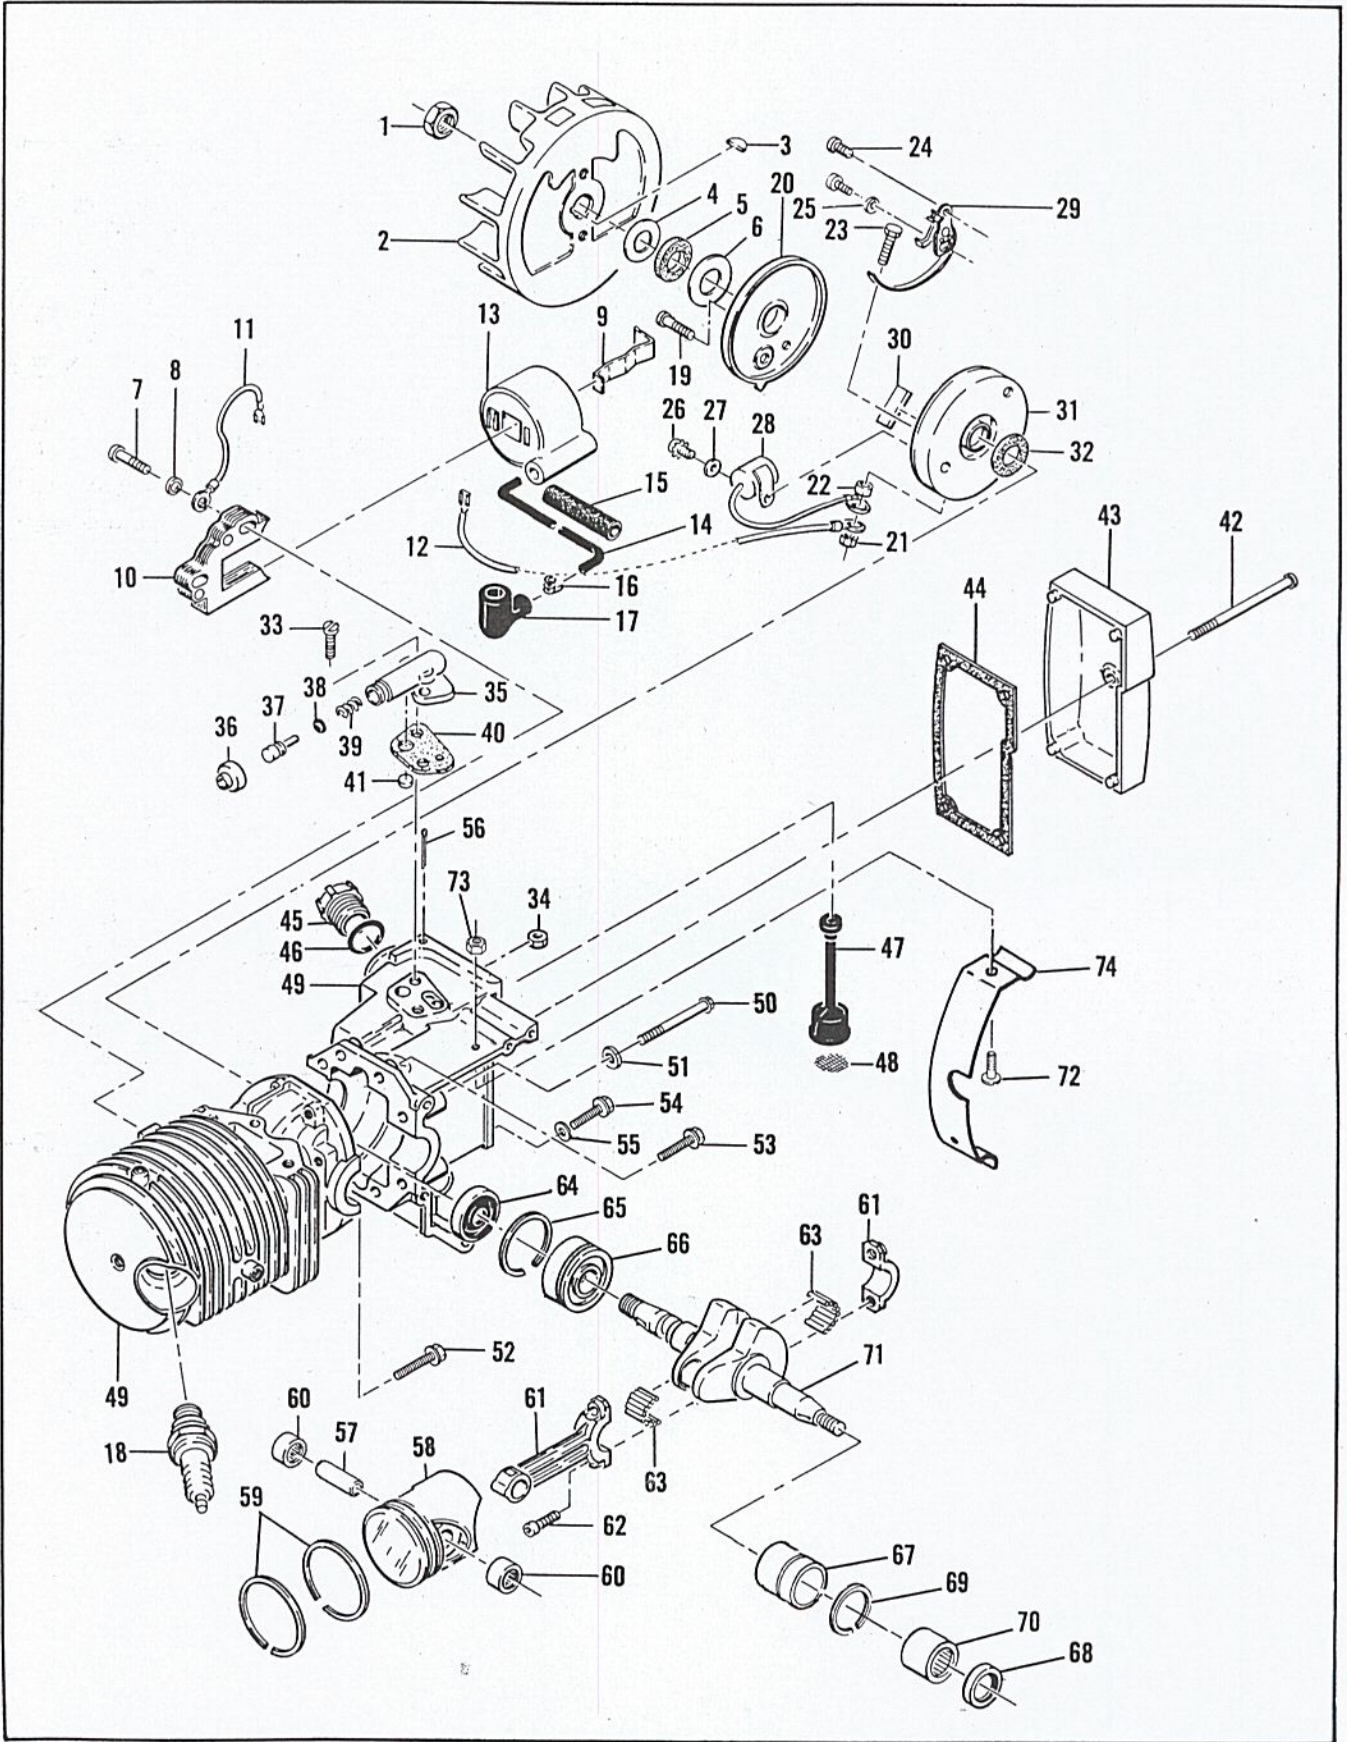

*Indicates parts included in Repair Kit, P/N 67481

Figure 5. Transmission Assembly

FIGURE 5. TRANSMISSION ASSEMBLY

Item No.	Part Number	Description	Units Per Assy
1	103729	Nut - Hex 3/8-24	2
2	100006	Washer - 3/8	2
3	63417	Plate - Bar clamp	1
4	63994	Kit - Spike	1
5	110245	. Screw - Fl hd 10-24 x 3/4	4
6	101174	. Washer - #10	4
7	101191	. Nut - Hex 10-24	4
8	60972	Nut - Hex 7/16-20	1
9	63997A	Plate - Sprocket	1
10	36644A	Sprocket	1
11	63808	Key - Sprocket	1
12	64754	Spacer - Sprocket	1
13	110406	Screw - Oval hd 8-32 x 1-1/4	2
	65882	Pump Assy - Oil	1
14	105559	. Plug - Welch	1
15	110392	. Pin - Plunger	2
16	63428	. Plunger - Pump	1
17	65881	. Body - Pump	1
18	62909	Valve - Oiler	1
19	63692	Spring - Valve	1
20	63474	Gasket - Pump	1
21	102765	Screw - Hex hd 10-24 x 1-3/4	2
22	100003	Washer - #10	2
	66208	Transmission Assy	1
23	104360	. "O" Ring	1

Item No.	Part Number	Description	Units Per Assy
24	110055	. Screw - Fil hd 8-32 x 3/8	1
25	63491	. Filler	1
26	110417	. Screw - Fl hd 6-32 x 3/8	3
27	63416	. Plate - Sprocket	1
28	102067	. Nut - Hex #10	1
29	110387	. Washer - Wave	1
30	63824A	. Nut - Bar adjustment	1
31	102144	. Screw - Bar adjustment	1
32	101174	. Washer - #10	1
33	110405	. Screw - Oval hd 8-32 x 7/8	6
34	64779	. Cover Assy - Gearcase	1
35	101775	. . Plug - Filler	1
36	63477	. . Seal - Pinion gear	1
37	63433	. Gasket - Cover	1
38	63478	. Seal - Gearcase	1
39	110348	. Bearing - Sprocket shaft	2
40	64775	. Gear - Sprocket	1
41	110452	. "O" Ring	1
42	66616	. Gear Assy - Idler	1
43	64770	. Gearcase	1
44	101770	. . Pin - Dowel	2
45	64584	. . Bolt - Bar	2
46	64935	Plate - Bar protector	2
47		Bar	1
48		Chain Assy	1