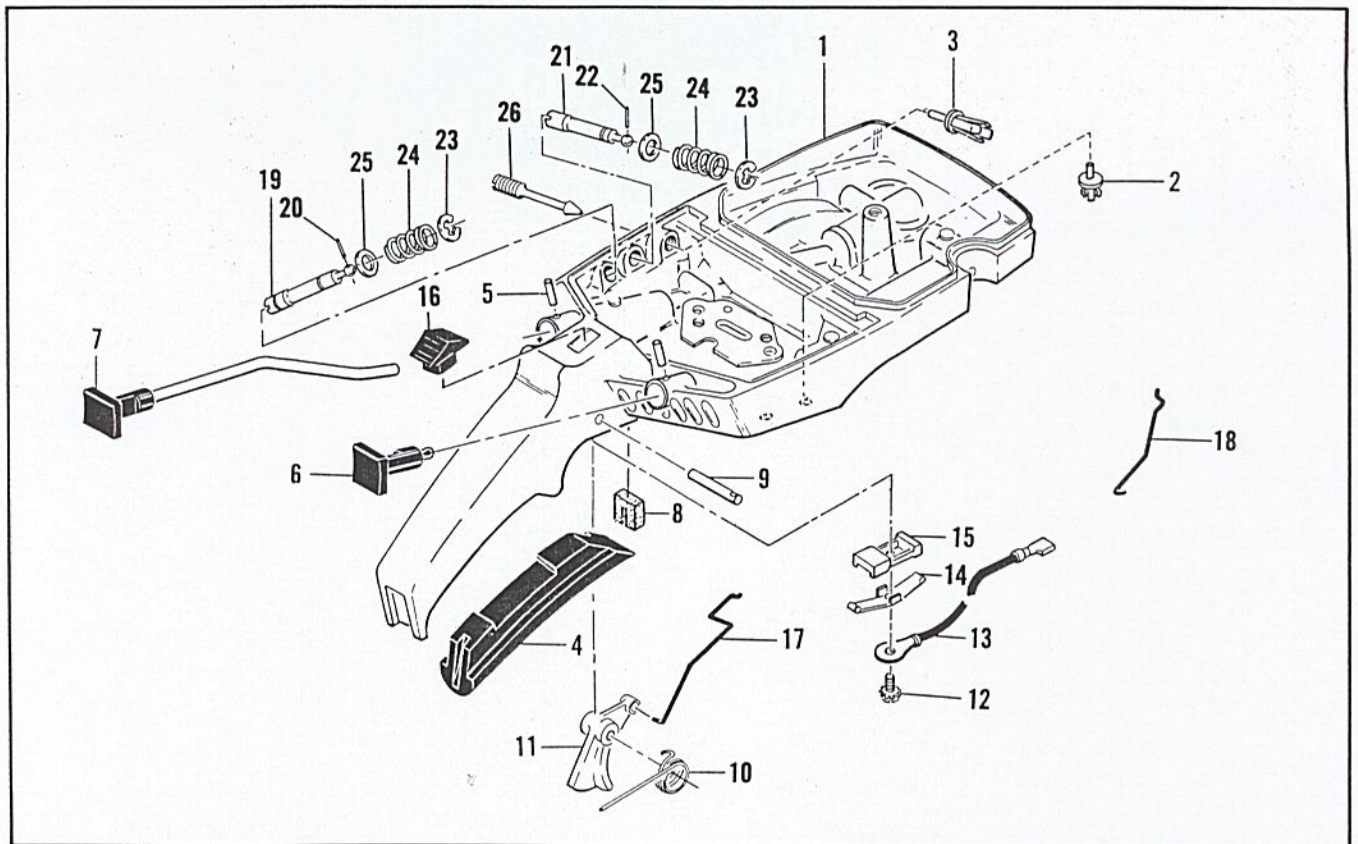

McCULLOCH

Figure 1. Engine Exploded View-General

FIGURE 1. ENGINE EXPLODED VIEW-GENERAL

Item No.	Part Number	Description	Units Per Assy
1		Bar & Chain Assy (See Figure 5)	1
2	102761	Screw - Hex hd 10-24 x 7/8	2
3	100352	Washer - #10	2
4	61678	Plug - Nut retainer	1
5	101326	Nut - Hex 10-24	2
6	110448	Screw - Skt hd 10-24 x 3-1/4	1
7	103174	Lockwasher - #10	1
8	100003	Washer - #10	1
9	-67531	Bracket - Frame	1
10	102130	Screw - Hex hd 1/4-20 x 1-1/2	1
11	100153	Lockwasher - 1/4	1
12	63484	Clamp - Frame	1
13	66341	Frame & Grip Assy	1
14	62271	. Plug - Frame	1
15	110403	Screw - Oval hd 8-32 x 5/8	1
16		Starter Assy (See Figure 2)	1
17	103746	Nut - 3/8-24	1
18		Clutch Assy (See Figure 2)	1
19	103879	Key - Woodruff	1
20	-63493	Drum, Gear & Seal Assy	1
21	-63476	. Seal	1
22	102765	Screw - Hex hd 10-24 x 1-3/4	2
23	100003	Washer - #10	2
24		Transmission Assy (See Figure 5)	1
25	106104	"O" Ring	1
26	-66597	Cover Assy - Air cleaner	1
27	-66290	. Nut - Cover	1
28	-66665	. Spacer - Nut	1
29	-67459	Nameplate	1
30	-66652	Filter - Air	1
	-67266	Fuel Cap Assy	1
31	-110510	. Rivet	2
32	-67267	. Cover	1
33	63040	. Spring	1
34	62316	. Guide	1
35	63041	. Valve	1
36	-64761	. Body	1
37	65671	. Gasket	1
38	110402	Screw - Oval hd 12-24 x 2-3/8	1
39	63288	Cover - Fuel tank	1
40	63270	Spacer - Cover	1

Figure 2. Clutch and Starter Assemblies

Figure 3. Fuel Tank Assembly

FIGURE 2. CLUTCH AND STARTER ASSEMBLIES

Item No.	Part Number	Description	Units Per Assy
1	-67148	Clutch Assy	1
2	-66384	. Spring - Clutch	2
3	64583	. Retainer - Spring	2
4	-67233	. Shoe - Clutch	2
5	-67149	. Rotor Assy	1
6	-67112	. . Rivet	2
7	-67111	. . Spring	2
8	64857	. . Pawl	2
9	65473	. . Washer	2
	-67058	Starter Assy	1
10	62191A	. Insert	1