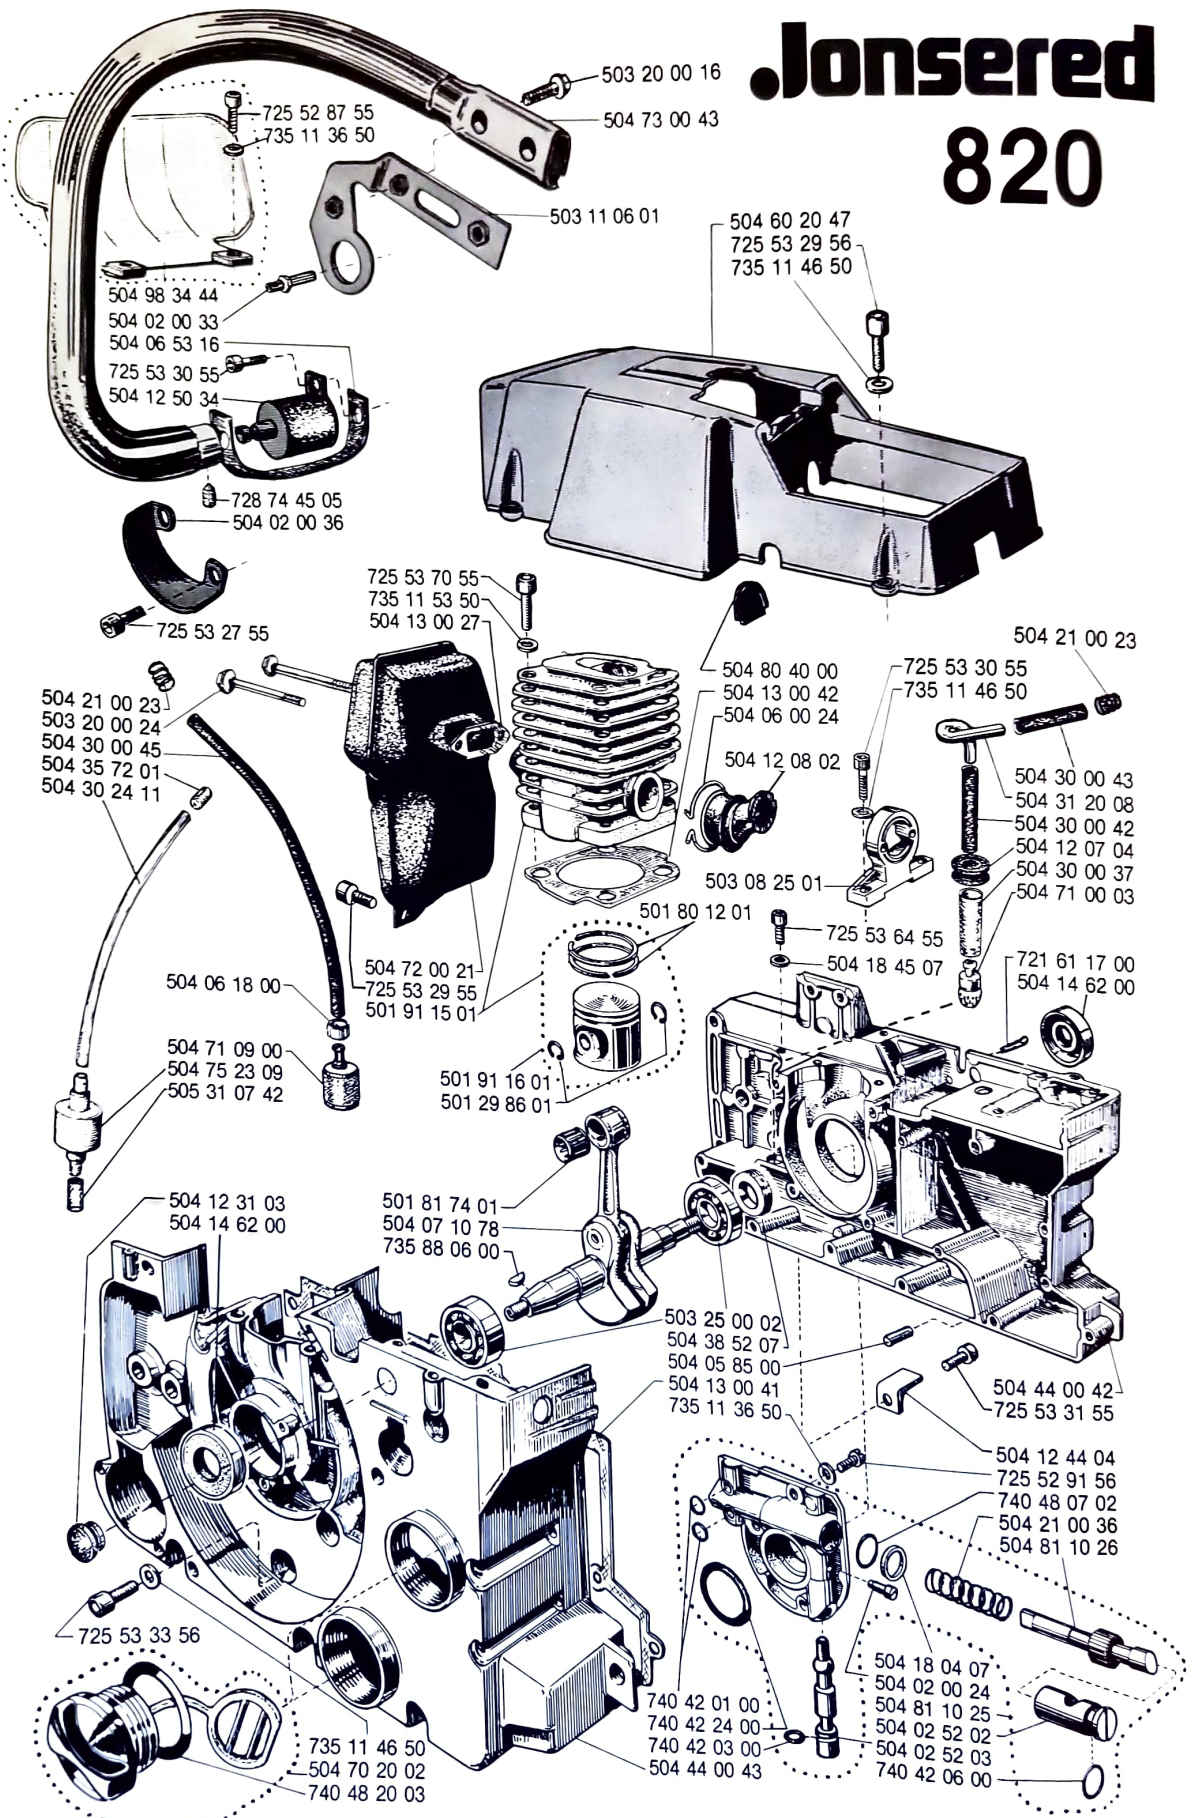

Jonsered

Reservdelar
Spare parts
Ersatzteile
Pièces de rechange

820

1984.09.25

Jonsered 820

Jonsered 820

- 503 08 37 01
- 501 81 50 01
- 501 77 48 01
- 503 10 85 01

WARNING ATTENTION
 Read the instructions
 before using the chainsaw
 to avoid accidents and
 injuries.