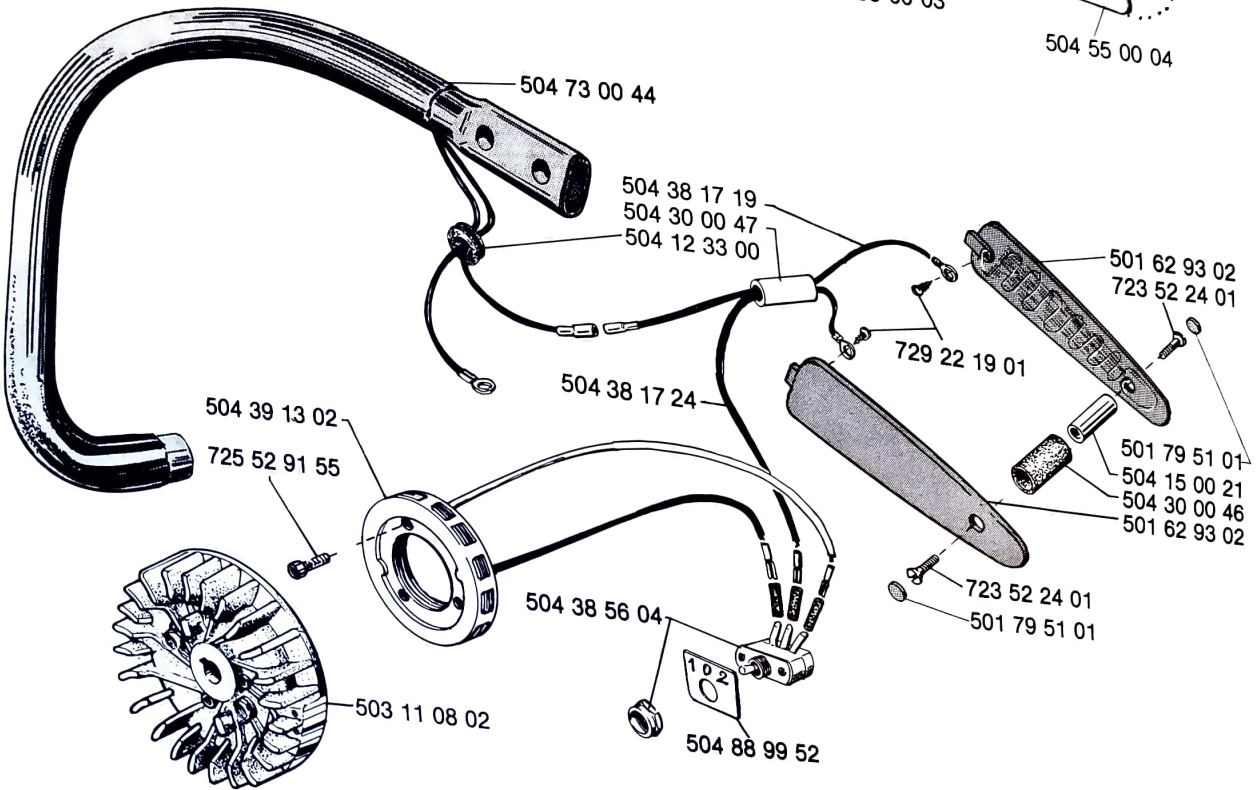

18"-22" 501 83 44 05
24"-28" 501 83 45 02