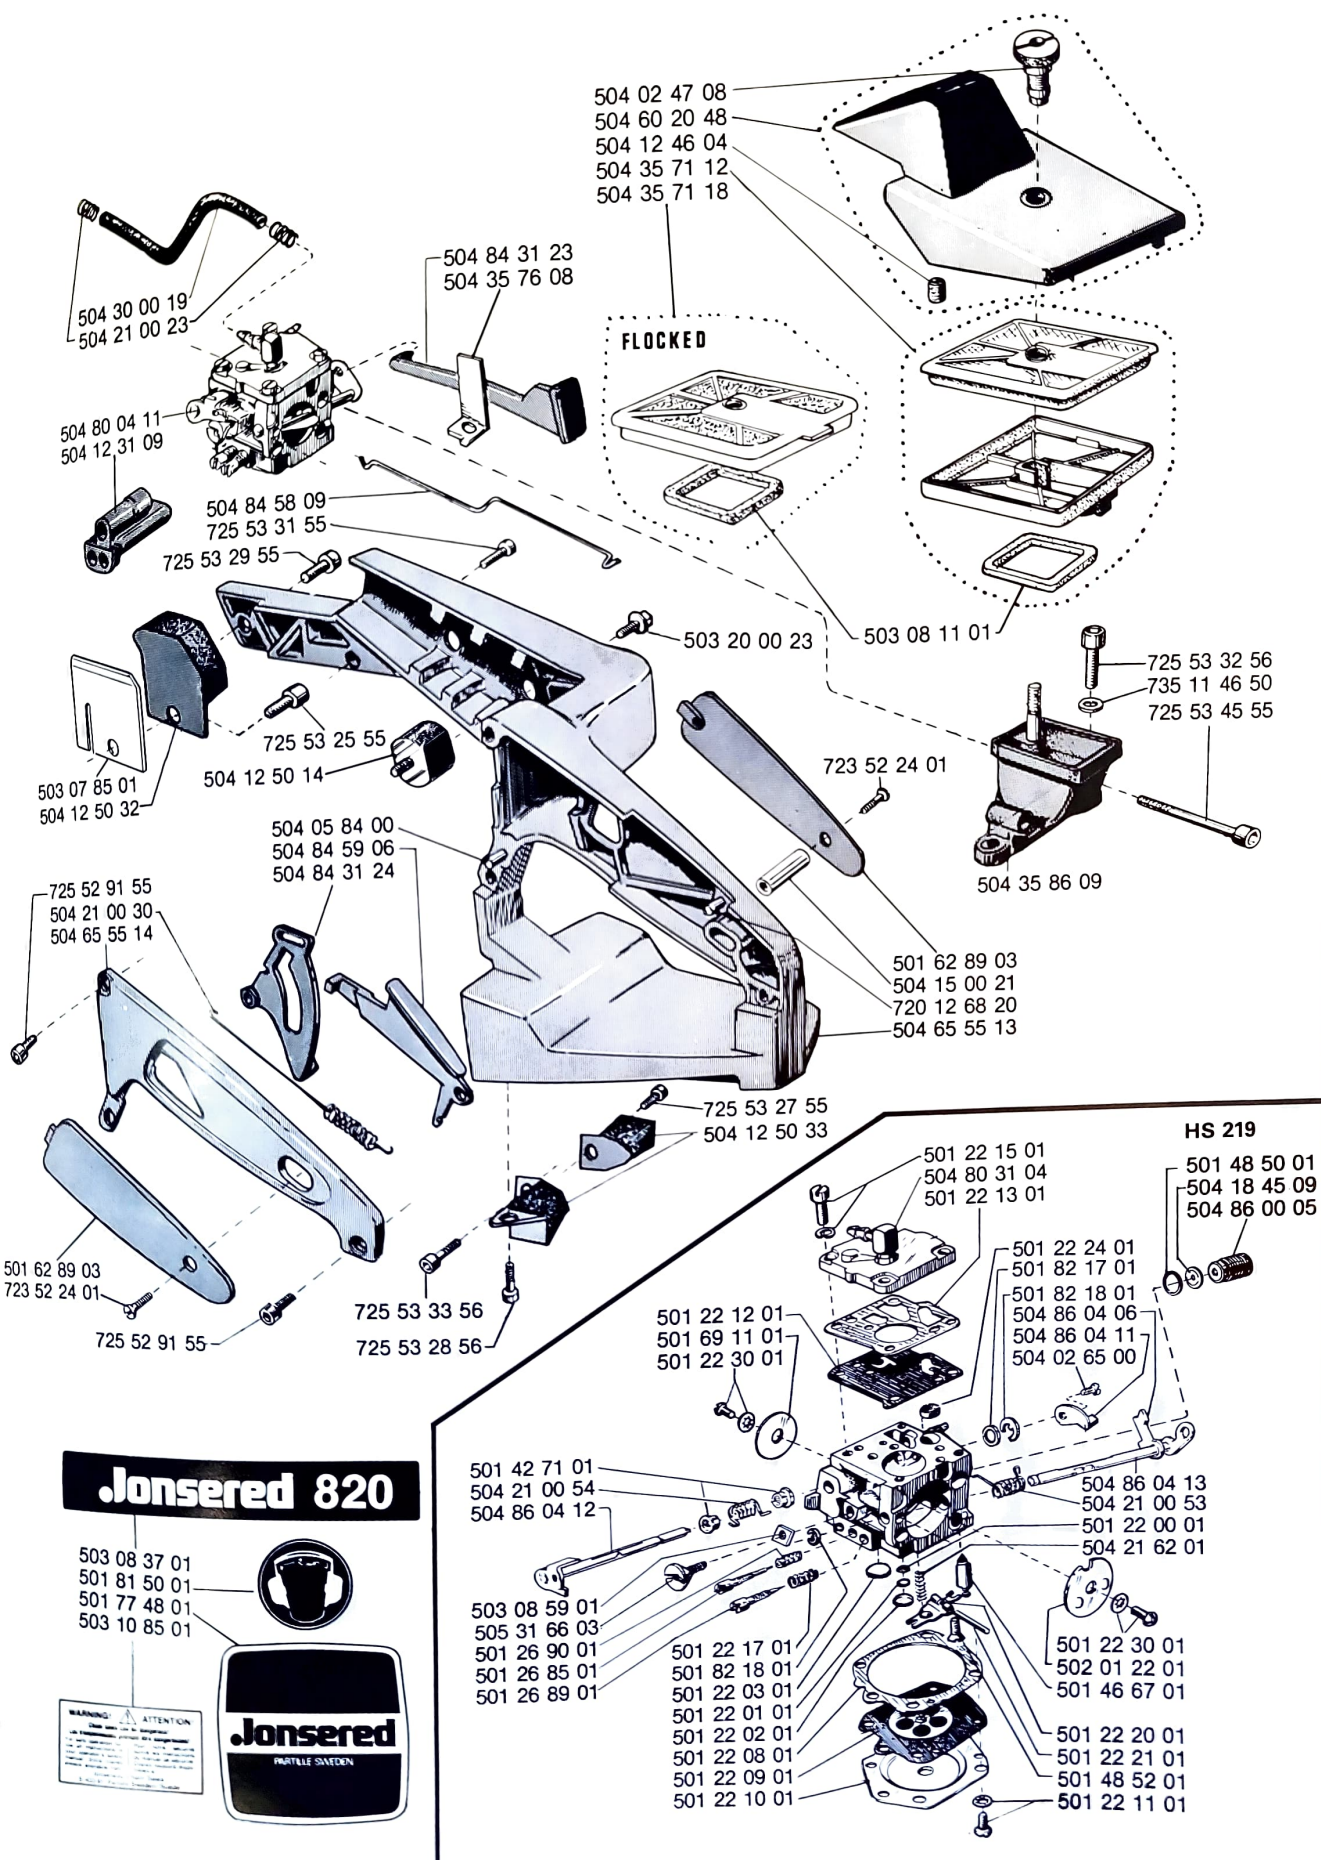

Jonsered

Reservdelar
Spare parts
Ersatzteile
Pièces de rechange

820

1984.09.25

Jonsered 820

Jonsered 820

- 503 08 37 01
- 501 81 50 01
- 501 77 48 01
- 503 10 85 01

WARNING ATTENTION
 Read the instructions
 before using the chainsaw
 to avoid accidents and
 injuries.