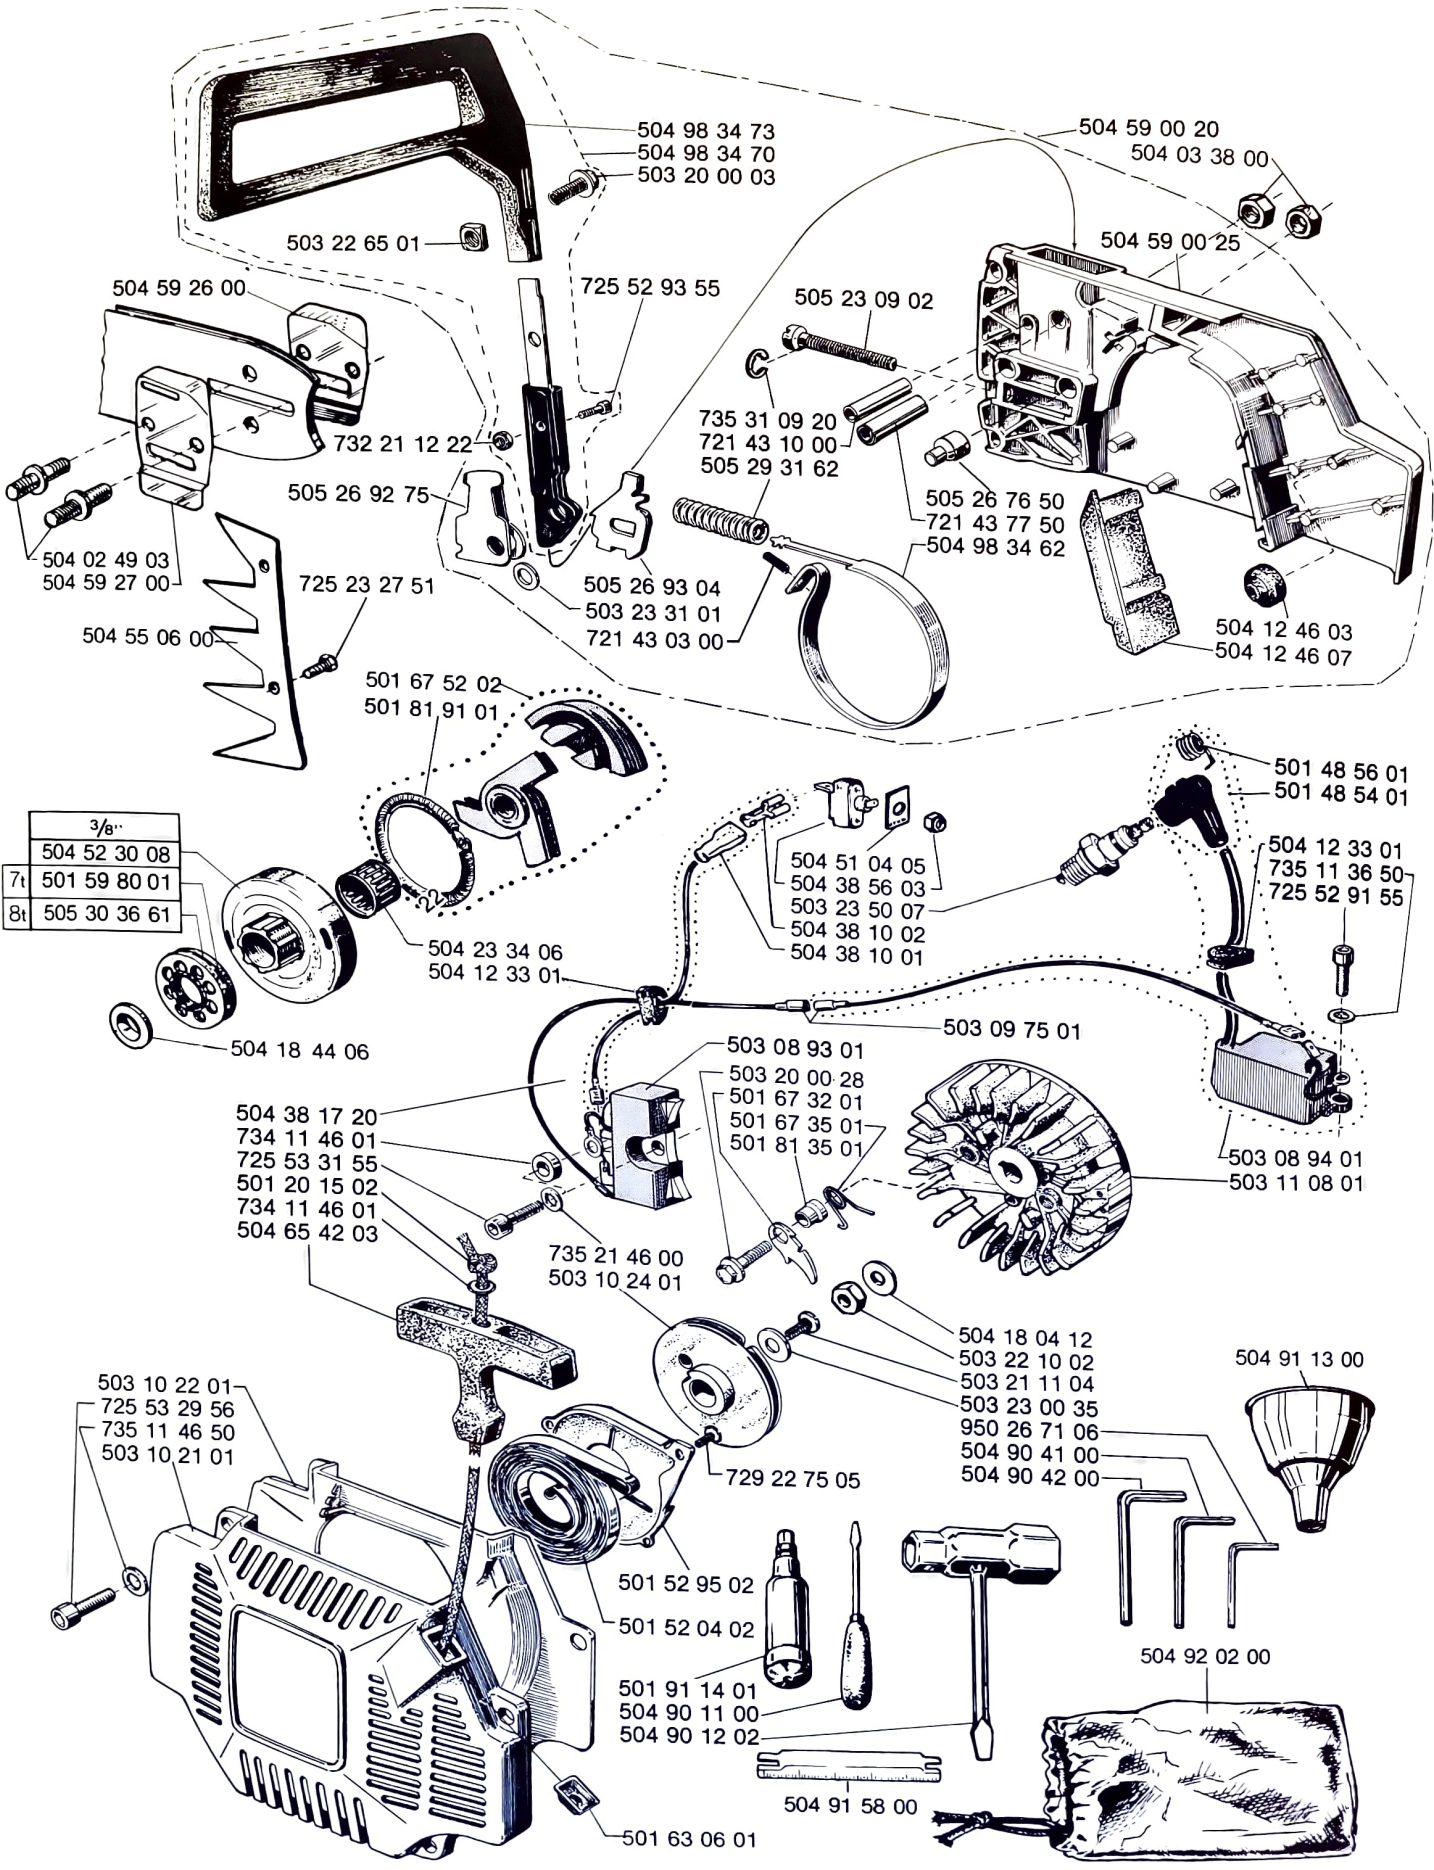

Jonsered

Reservdelar
Spare parts
Ersatzteile
Pièces de rechange

820

1984.09.25

Jonsered 820

Jonsered 820

- 503 08 37 01
- 501 81 50 01
- 501 77 48 01
- 503 10 85 01

WARNING ATTENTION
 Read the instructions
 before using the chainsaw
 to avoid accidents and
 injuries.