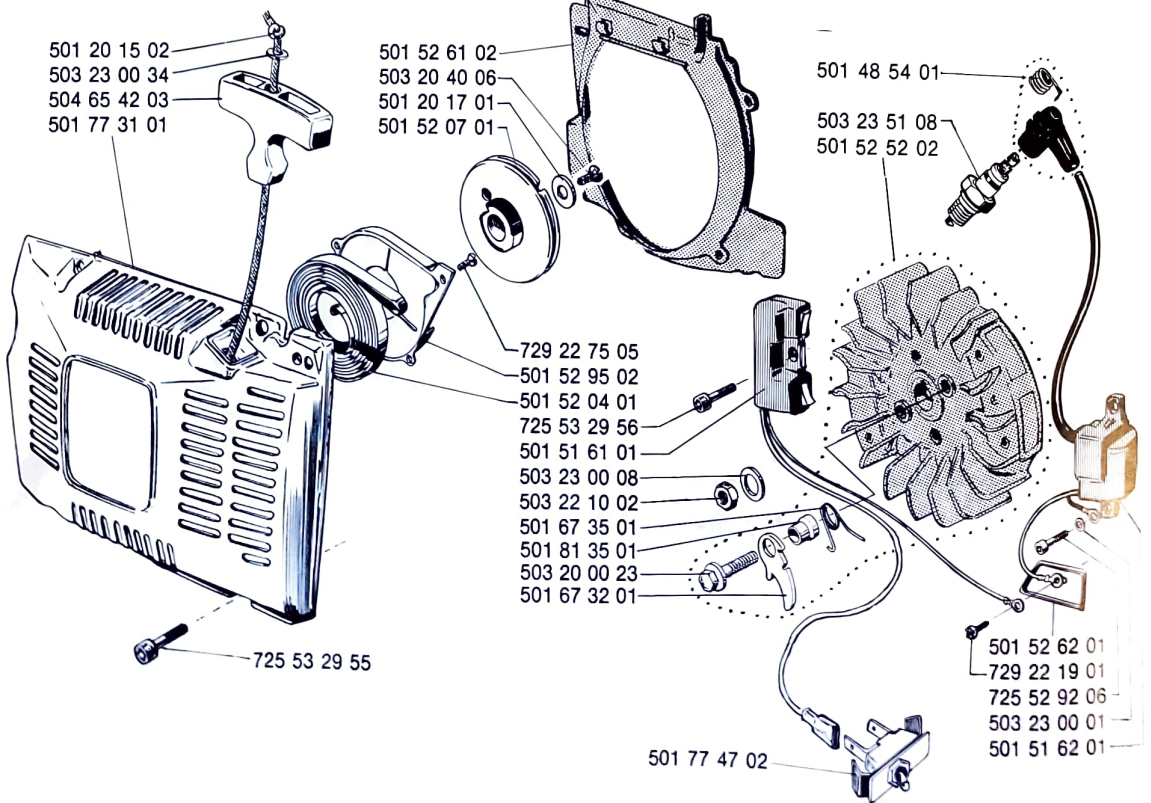

Jonsereds 630

15"	504 57 43 56	501 23 25 03
18"	504 57 43 68	501 43 79 03
20"	504 57 43 72	501 24 60 03
22"	504 57 43 76	501 69 19 03

WARNING! ATTENTION!
Chain saws can be dangerous!
Les tronçonneuses peuvent être dangereuses!
For safe operation follow all instructions in your operator's safety manual. Extra copies always available from:
Jonsereds Chain Saws
S-433 81 Partille Sweden/Suede