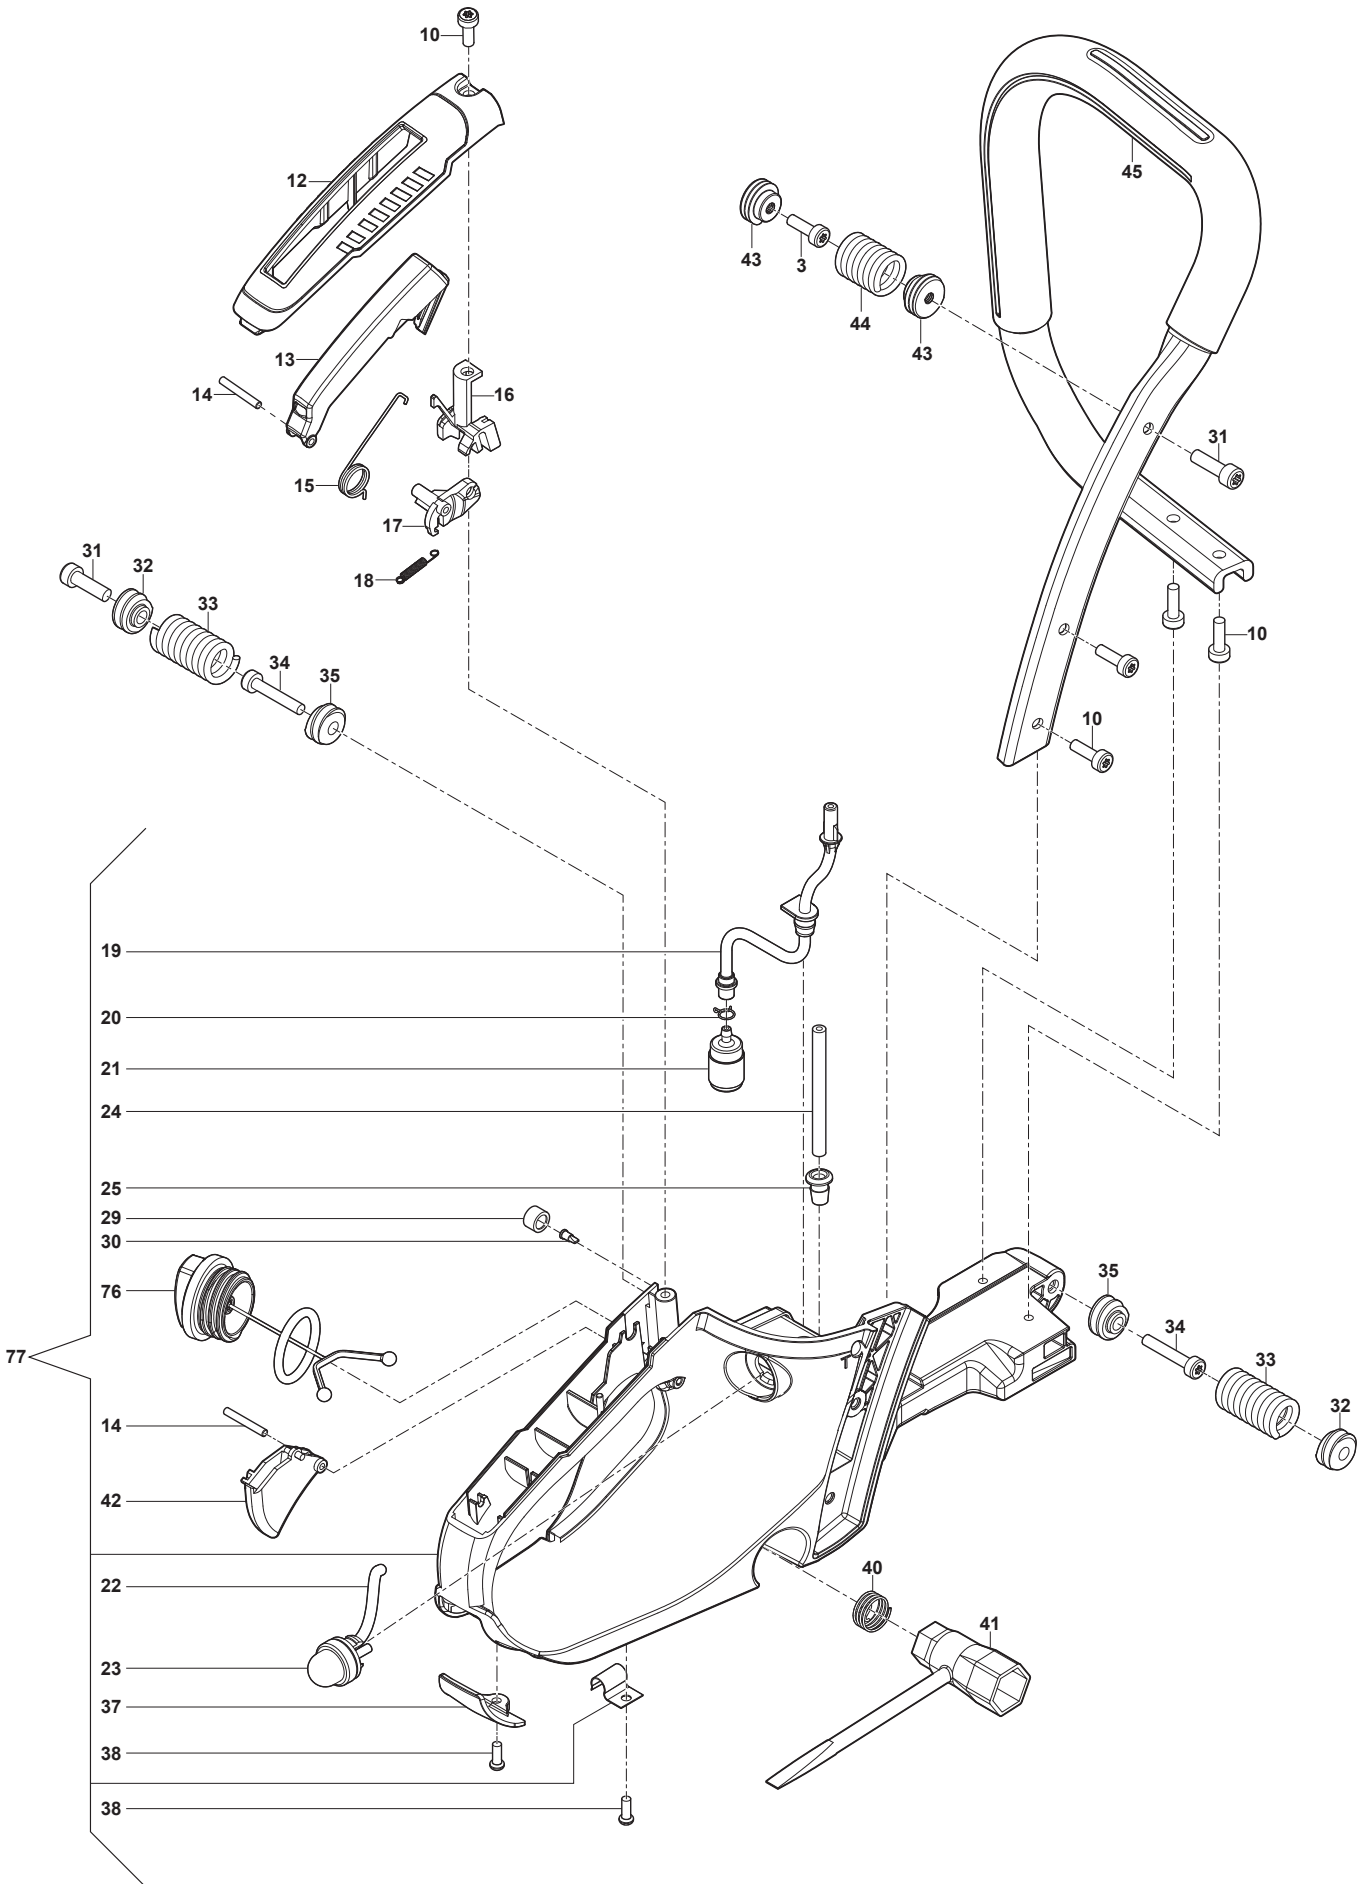

Fig.	Q.ty	Part No	Description	Notes
5	2	2132550	Screw	
6	4	2135040	Screw	
9	6	2132550	Screw	
21	1	118804388/0	Ignition Assy	
22	2	118804369/0	Washer	
23	1	118804368/0	Switch	
24	1	118804360/0	Ground Cable	
25	1	123120004/0	Nut	
26	1	118804356/0	Flywheel	
27	1	118804350/0	Oil Seal	
31	1	118804341/0	Heat Insulator Gasket	
32	1	118804334/0	Left Crankcase	
33	2	118801158/0	Pin	
35	1	118800059/0	Bearing	
36	1	118804324/0	Bearing	
37	1	118804319/0	Oil Seal	
38	2	118804309/0	Shock Absorber	
40	1	118804587/0	Nozzle	
44	1	118804302/0	Chain Guard	
45	1	2132180	Screw	
46	1	118801158/0	Pin	
47	1	118804301/0	Oil Pump Cover	
48	1	2135020	Screw	
52	1	118804300/0	Oil Pump	
53	1	118804299/0	Oil Tube Outlet	
54	2	2135180	Screw	
55	1	118804298/0	Spike	
56	1	118804297/0	Worm	
57	1	118804296/0	Washer	
58	1	118804295/0	Clutch	
59	1	118804293/0	Washer	
60	1	118804292/0	Clutch Drum	
61	1	118804291/0	Gear	
62	1	118550591/0	Needle Bearing	
63	1	118804290/0	Washer	
64	1	112000955/0	Benzing Ring	
65	1	118804410/0	O-Ring	
66	1	118804289/0	Tensioner Screw	
67	1	118804288/0	Chain Tensioner	
68	1	118804287/0	Gear Cover	
69	1	118804286/0	Chain Tightener Block	
70	1	118804285/0	Plate	
71	2	118804284/0	Bolt	
95	1	118804522/0	Spark Plug Cover Assy	
96	2	118804523/0	Starter Pawl Assy	
103	1	118804252/0	Oil Tank Cap Assy	
104	1	118804251/0	Right Crankcase Assy	
105	1	118804250/0	Pickup Oil Assy	

Fig.	Q.ty	Part No	Description	Notes
1	1	118804563/0	Starter Assy	
2	1	118804559/0	Starter Handle	
3	4	2132550	Screw	
8	1	118804243/0	Starter Pulley	
9	1	112521330/0	Washer	
10	3	112728519/0	Screw	
11	1	118804242/0	Air Guide	
14	2	118804406/0	Dowel Pin	
38	2	112728523/0	Screw	
46	1	118804216/0	Hook	
47	1	118804215/0	Lever	
48	1	118804214/0	Flange	
50	1	323059043/0	Cylinder Cover	
51	1	118804392/0	Flange	
52	1	118804391/0	Heat shield	
53	1	118804390/0	Air Conveyor	
54	2	118804389/0	Shock Absorber	
75	1	118804385/0	Starter Spring Assy	
78	1	118804566/0	Air Filter Cover Assy	