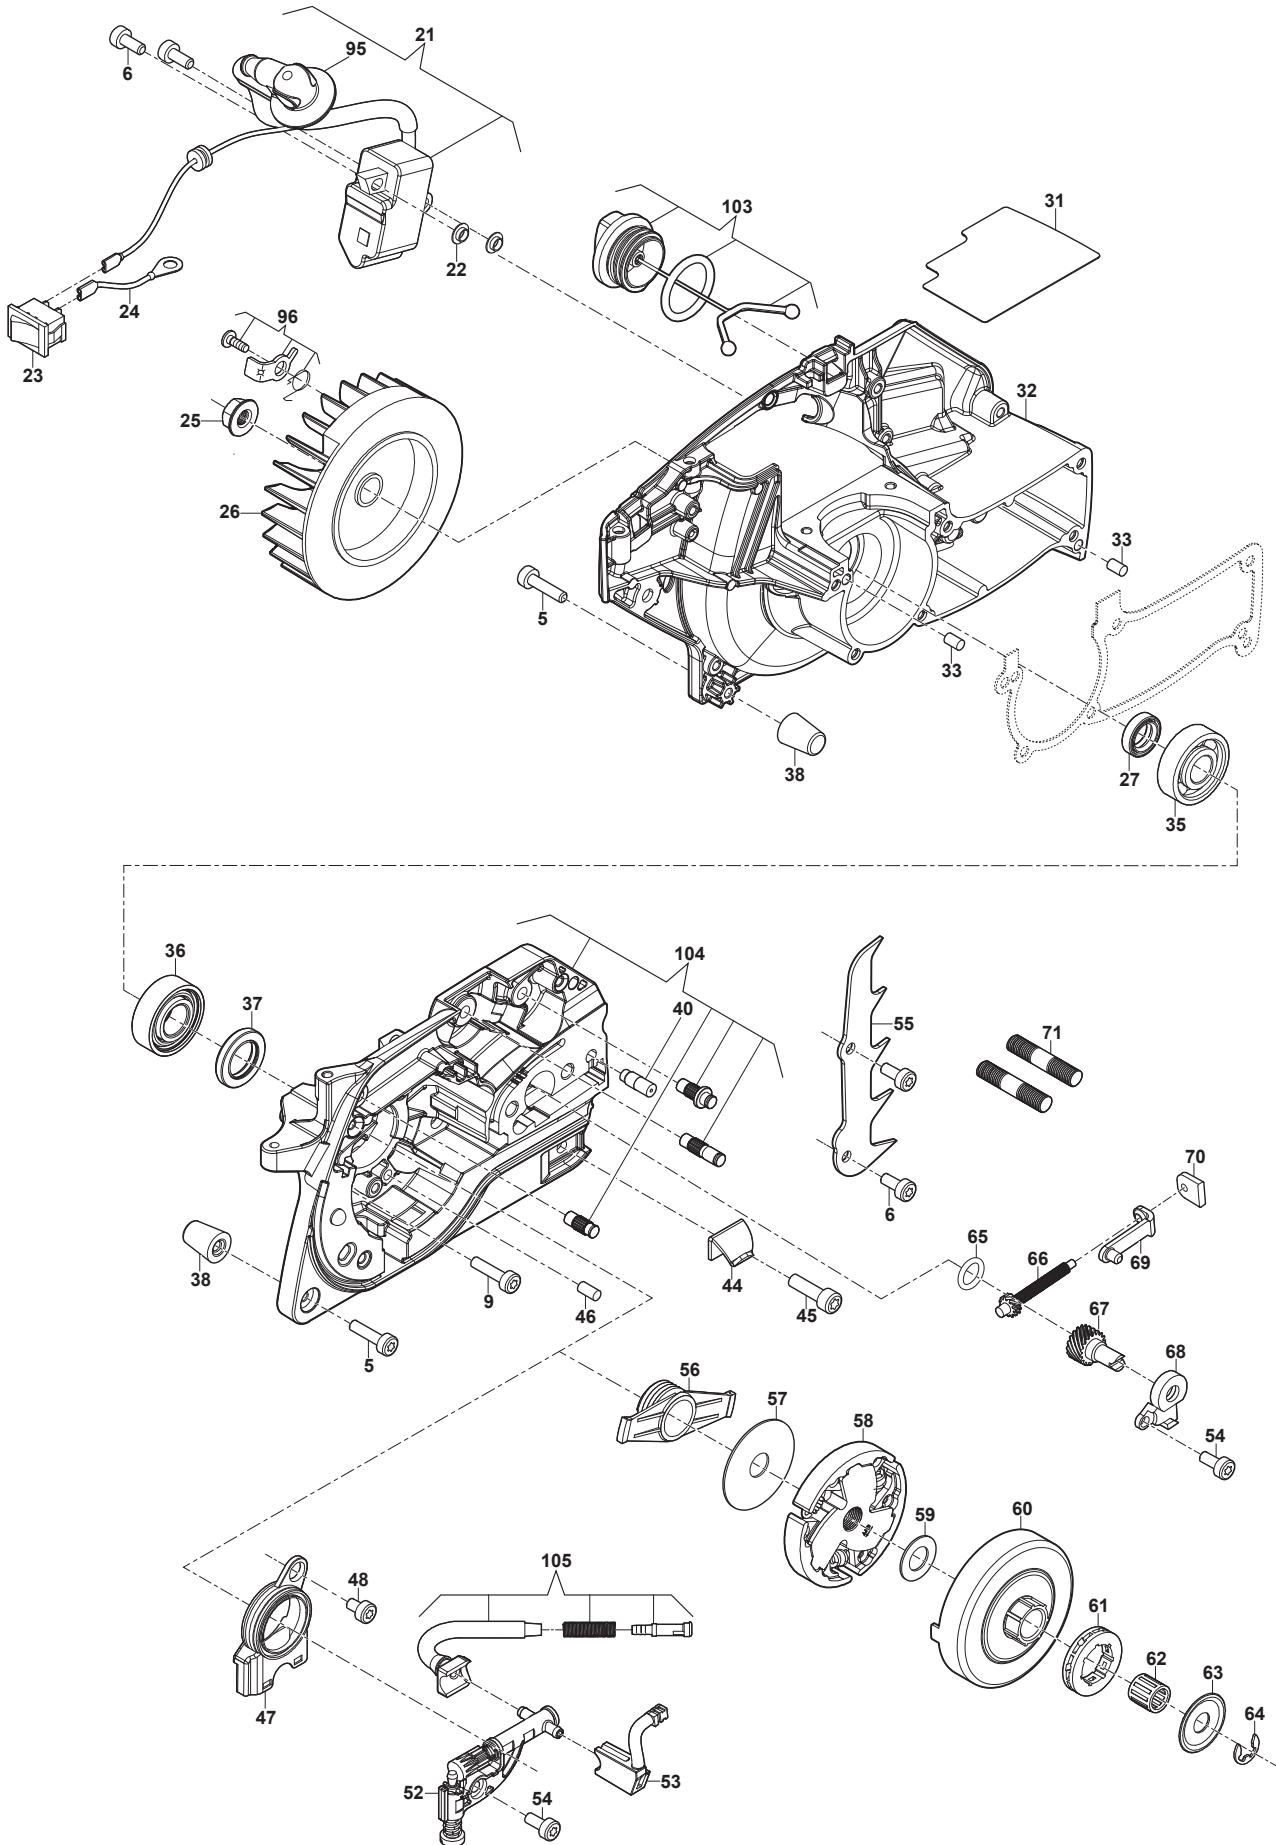

Fig.	Q.ty	Part No	Description	Notes
5	2	2132550	Screw	
6	4	2135040	Screw	
9	6	2132550	Screw	
21	1	118804388/0	Ignition Assy	
22	2	118804369/0	Washer	
23	1	118804368/0	Switch	
24	1	118804360/0	Ground Cable	
25	1	123120004/0	Nut	
26	1	118804356/0	Flywheel	
27	1	118804350/0	Oil Seal	
31	1	118804341/0	Heat Insulator Gasket	
32	1	118804334/0	Left Crankcase	
33	2	118801158/0	Pin	
35	1	118800059/0	Bearing	
36	1	118804324/0	Bearing	
37	1	118804319/0	Oil Seal	
38	2	118804309/0	Shock Absorber	
40	1	118804587/0	Nozzle	
44	1	118804302/0	Chain Guard	
45	1	2132180	Screw	
46	1	118801158/0	Pin	
47	1	118804301/0	Oil Pump Cover	
48	1	2135020	Screw	
52	1	118804300/0	Oil Pump	
53	1	118804299/0	Oil Tube Outlet	
54	2	2135180	Screw	
55	1	118804298/0	Spike	
56	1	118804297/0	Worm	
57	1	118804296/0	Washer	
58	1	118804295/0	Clutch	
59	1	118804293/0	Washer	
60	1	118804292/0	Clutch Drum	
61	1	118804291/0	Gear	
62	1	118550591/0	Needle Bearing	
63	1	118804290/0	Washer	
64	1	112000955/0	Benzing Ring	
65	1	118804410/0	O-Ring	
66	1	118804289/0	Tensioner Screw	
67	1	118804288/0	Chain Tensioner	
68	1	118804287/0	Gear Cover	
69	1	118804286/0	Chain Tightener Block	
70	1	118804285/0	Plate	
71	2	118804284/0	Bolt	
95	1	118804522/0	Spark Plug Cover Assy	
96	2	118804523/0	Starter Pawl Assy	
103	1	118804252/0	Oil Tank Cap Assy	
104	1	118804251/0	Right Crankcase Assy	
105	1	118804250/0	Pickup Oil Assy	