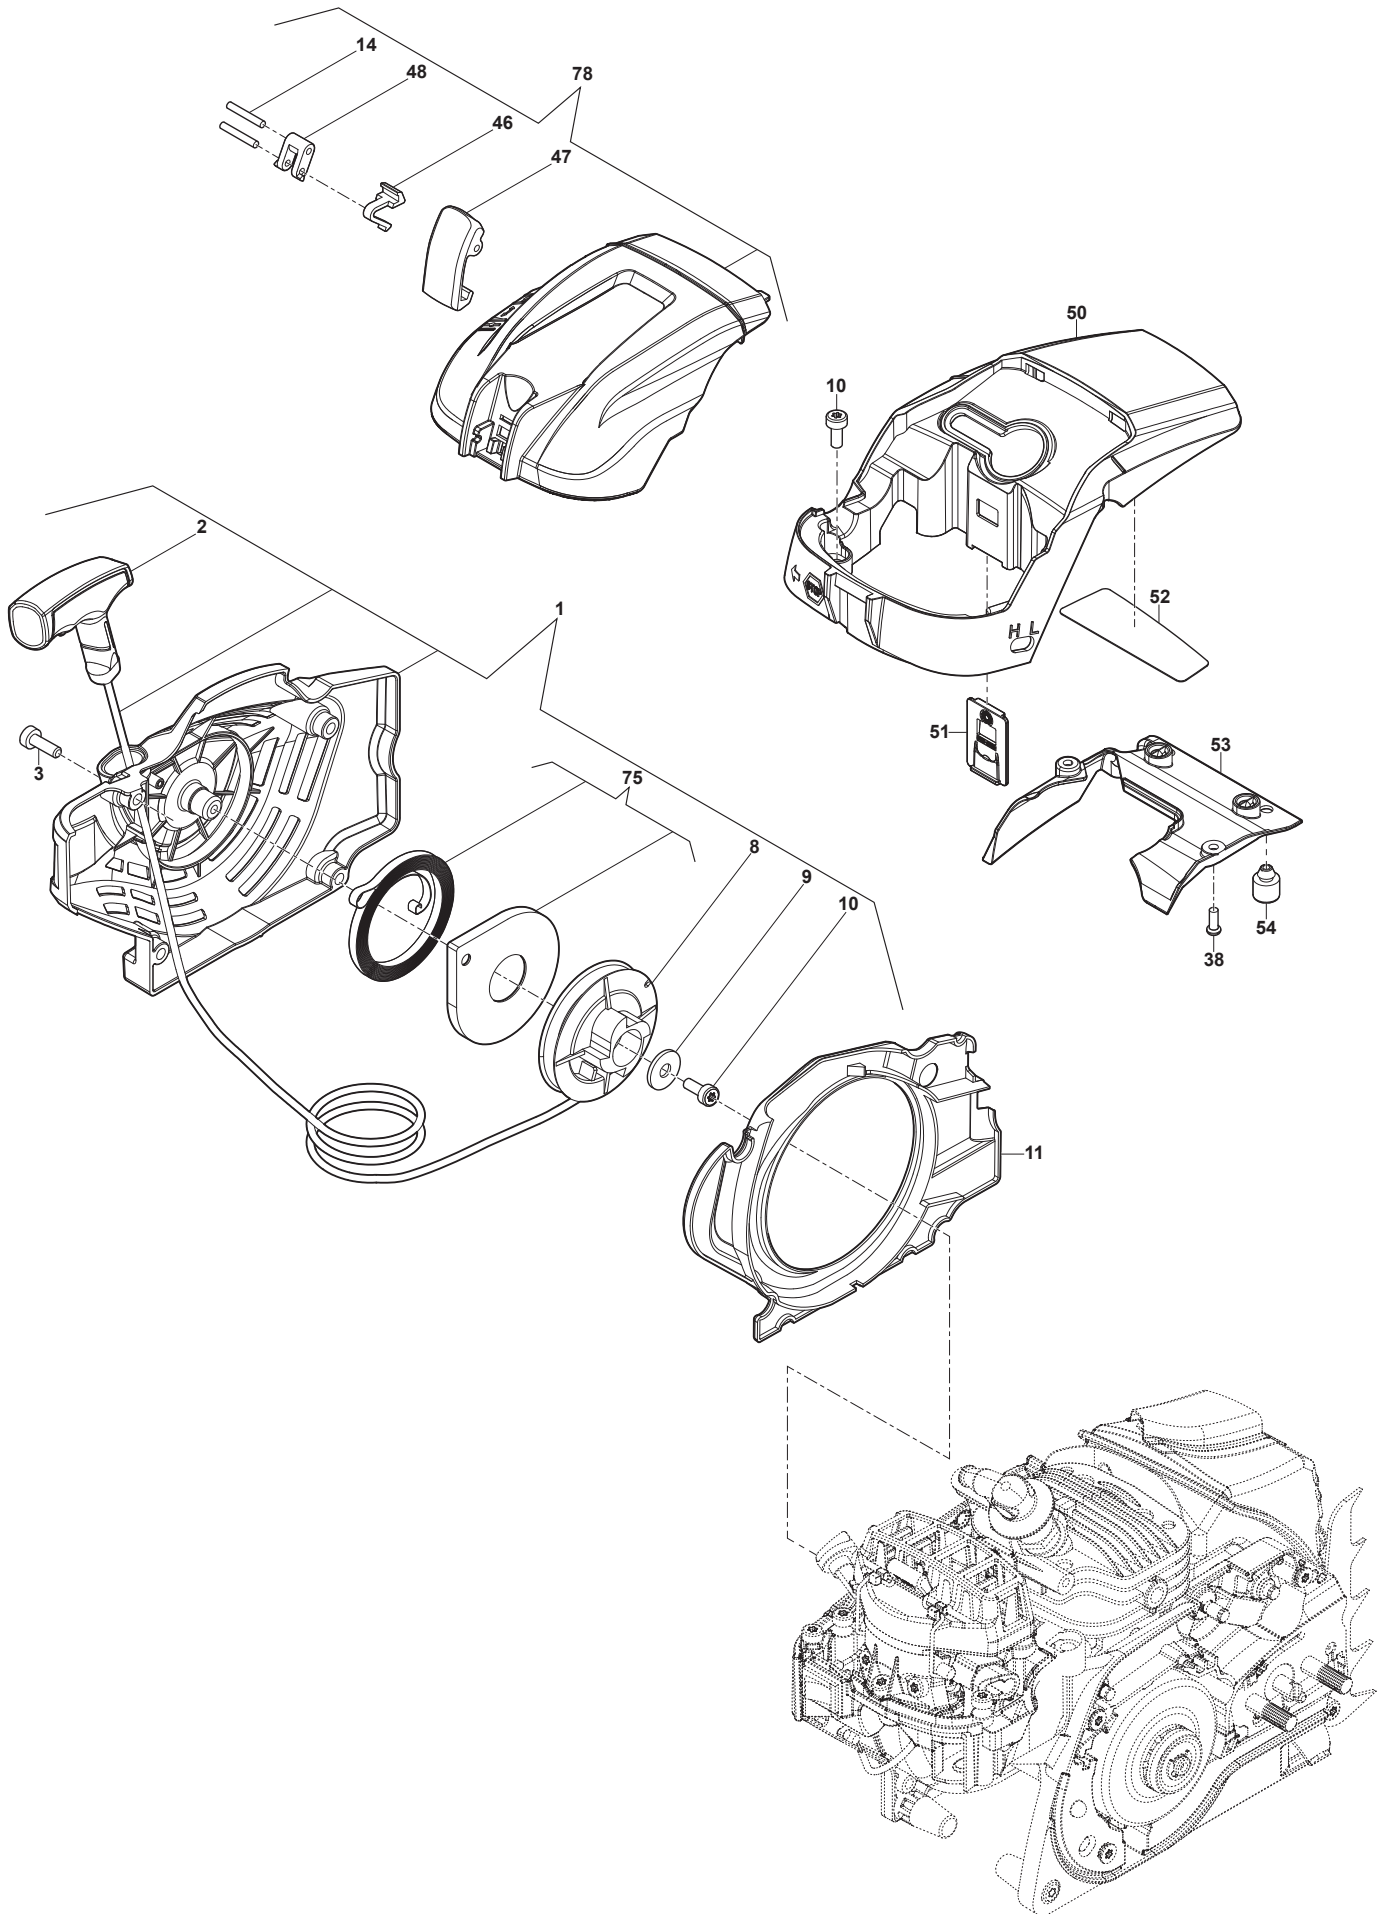

Fig.	Q.ty	Part No	Description	Notes
6	4	2135040	Screw	
72	1	118804282/0	Knob	
73	1	118804281/0	Air Filter Lock	
74	1	118804280/0	Air Filter	
75	1	118804279/0	Shock Absorber	
76	1	323315115/0	Choke Knob	
77	1	118804278/0	Choke Bushing	
78	1	118804277/0	Carburetor	
79	1	118804276/0	Vacumm Tube	
80	1	118804275/0	Copper Tube	
81	3	112728519/0	Screw	
82	1	323784017/0	Carburettor Support	
83	1	118804274/0	Pressure Tube	
84	1	118804273/0	Gasket	
85	1	118804271/0	Air Intake Manifold	
86	1	118804264/0	Spring Ring	
87	2	2135250	Screw	
88	1	118804263/0	Air Filter Base	
89	1	118804262/0	Throttle Cable	
90	1	118804261/0	Cable Reel	
91	1	118804260/0	Guide	
92	1	118804259/0	Carter	
93	1	118804258/0	Grommet	
94	2	118804257/0	Bushing	
97	1	118804526/0	Carburetor Repair Kit	
98	1	118804527/0	Carburetor Gasket Kit	