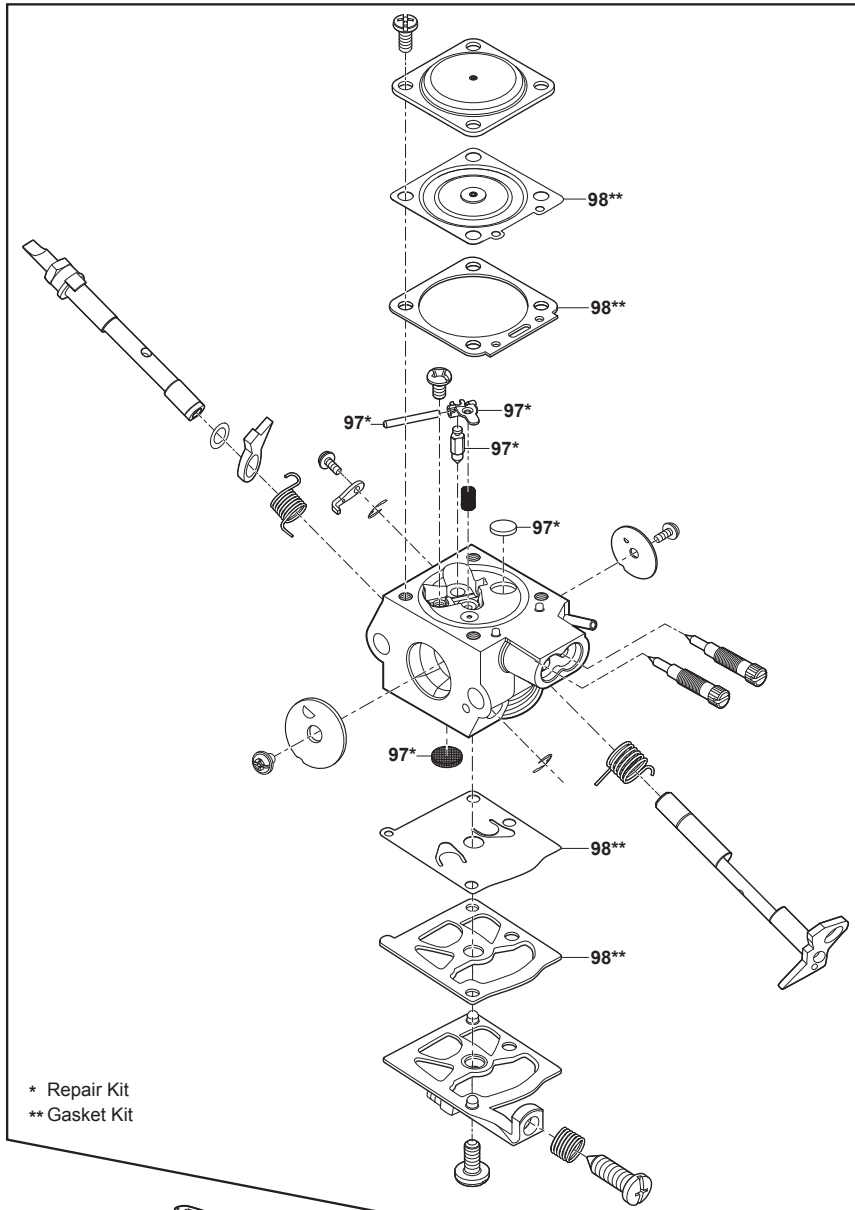

Fig.	Q.ty	Part No	Description	Notes
5	2	2132550	Screw	
6	4	2135040	Screw	
9	6	2132550	Screw	
21	1	118804388/0	Ignition Assy	
22	2	118804369/0	Washer	
23	1	118804368/0	Switch	
24	1	118804360/0	Ground Cable	
25	1	123120004/0	Nut	
26	1	118804356/0	Flywheel	
27	1	118804350/0	Oil Seal	
31	1	118804341/0	Heat Insulator Gasket	
32	1	118804334/0	Left Crankcase	
33	2	118801158/0	Pin	
35	1	118800059/0	Bearing	
36	1	118804324/0	Bearing	
37	1	118804319/0	Oil Seal	
38	2	118804309/0	Shock Absorber	
40	1	118804587/0	Nozzle	
44	1	118804302/0	Chain Guard	
45	1	2132180	Screw	
46	1	118801158/0	Pin	
47	1	118804301/0	Oil Pump Cover	
48	1	2135020	Screw	
52	1	118804300/0	Oil Pump	
53	1	118804299/0	Oil Tube Outlet	
54	2	2135180	Screw	
55	1	118804298/0	Spike	
56	1	118804297/0	Worm	
57	1	118804296/0	Washer	
58	1	118804295/0	Clutch	
59	1	118804293/0	Washer	
60	1	118804292/0	Clutch Drum	
61	1	118804291/0	Gear	
62	1	118550591/0	Needle Bearing	
63	1	118804290/0	Washer	
64	1	112000955/0	Benzing Ring	
65	1	118804410/0	O-Ring	
66	1	118804289/0	Tensioner Screw	
67	1	118804288/0	Chain Tensioner	
68	1	118804287/0	Gear Cover	
69	1	118804286/0	Chain Tightener Block	
70	1	118804285/0	Plate	
71	2	118804284/0	Bolt	
95	1	118804522/0	Spark Plug Cover Assy	
96	2	118804523/0	Starter Pawl Assy	
103	1	118804252/0	Oil Tank Cap Assy	
104	1	118804251/0	Right Crankcase Assy	
105	1	118804250/0	Pickup Oil Assy	