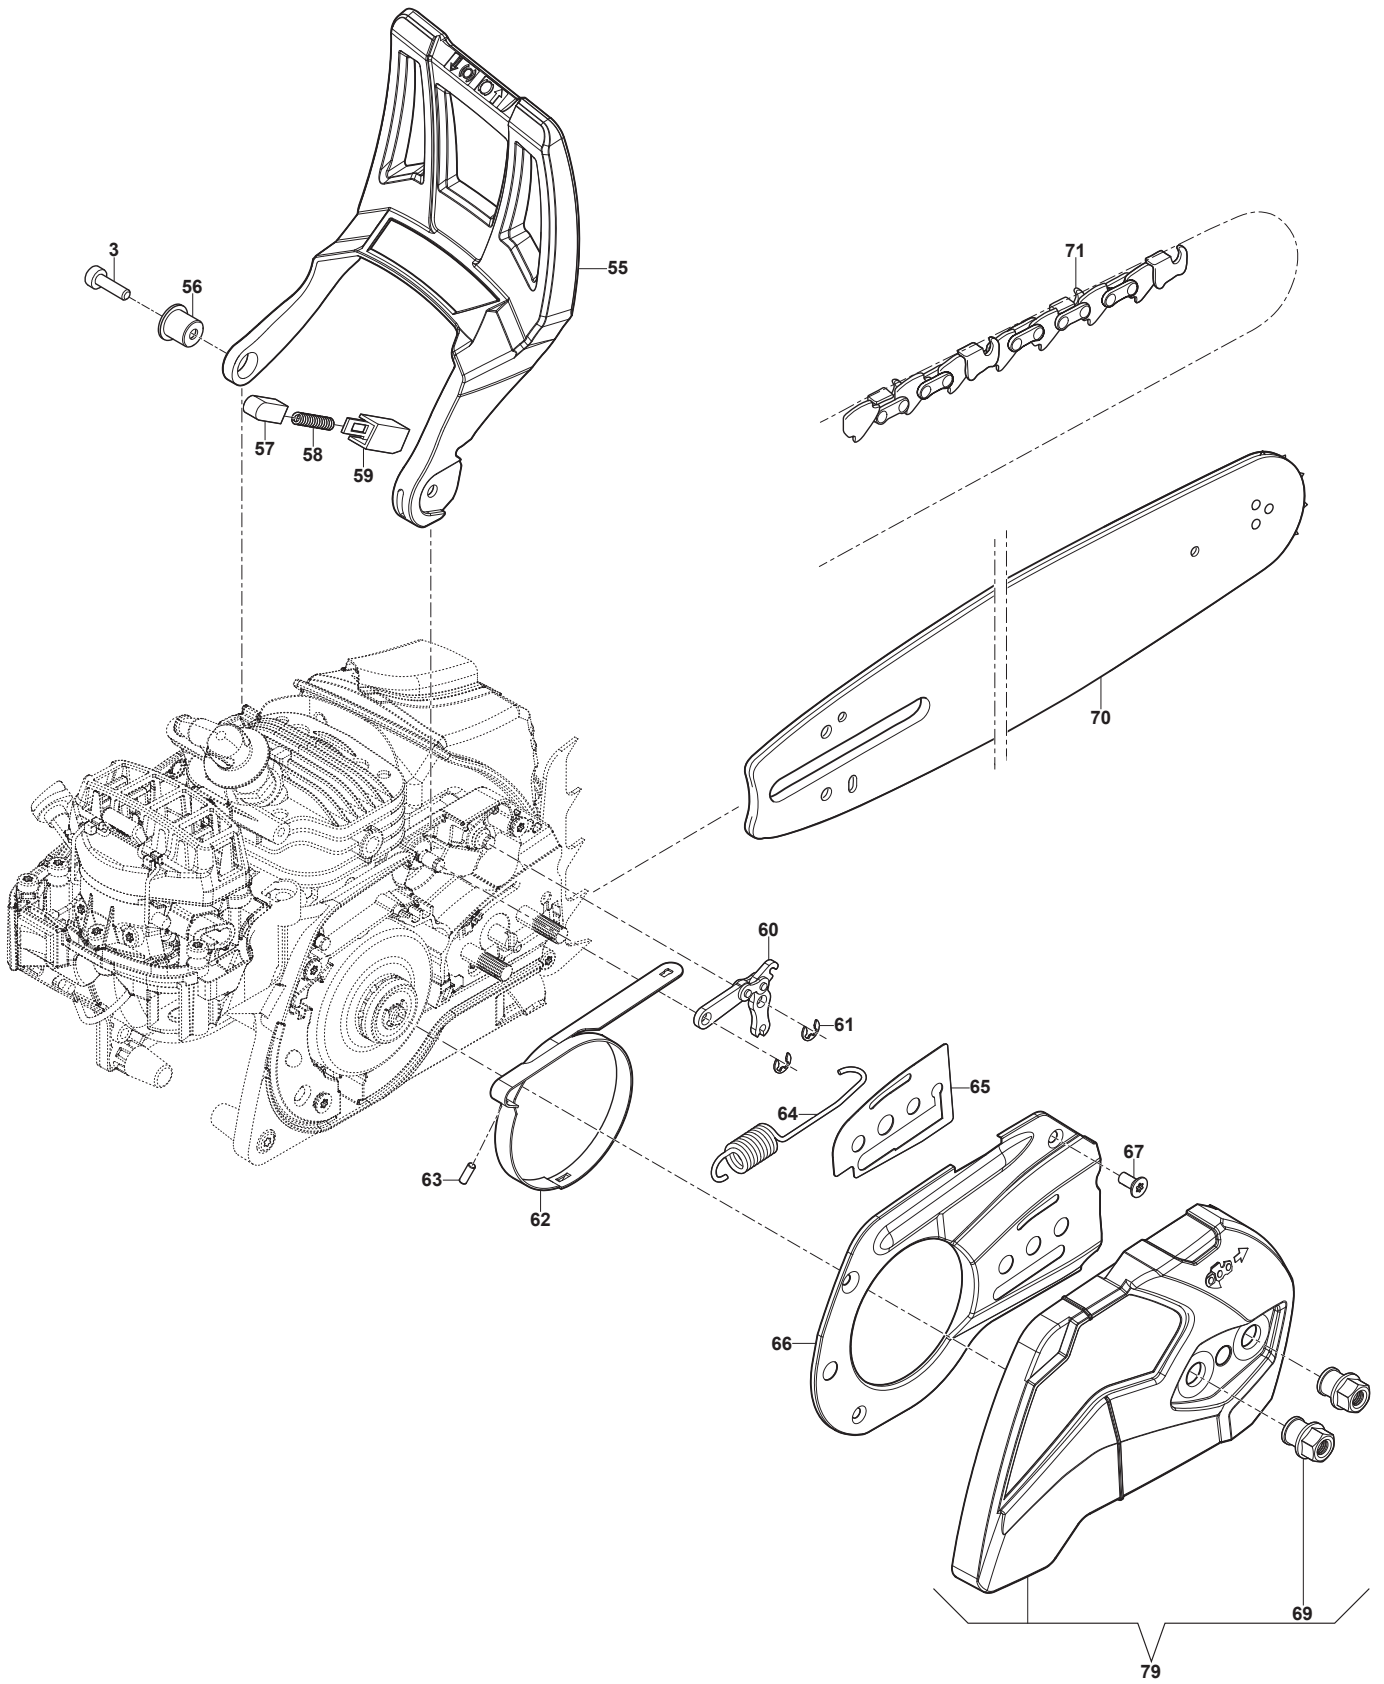

Fig.	Q.ty	Part No	Description	Notes
3	1	2132550	Screw	
10	5	112728519/0	Screw	
12	1	118804565/0	Handle Cover	
13	1	118804240/0	Safety Lever	
14	2	118804406/0	Dowel Pin	
15	1	118804239/0	Spring	
16	1	118804238/0	Bracket	
17	1	118804237/0	Bracket	
18	1	118804236/0	Spring	
19	1	118804235/0	Fuel Tube Assy	
20	1	118804234/0	Clip	
21	1	118804233/0	Fuel Filter	
22	1	118804232/0	Pipe	
23	1	118804231/0	Primer	
24	1	118804230/0	Fuel Pipe	
25	1	118804229/0	Grommet	
29	1	118804228/0	Valve cap	
30	1	118804227/0	Breather valve	
31	2	2132180	Screw	
32	2	118804226/0	Shock Absorber	
33	2	118804225/0	Spring	
34	2	118804411/0	Screw	
35	2	118804224/0	Shock Absorber	
37	1	323059046/0	Plate	
38	2	112728523/0	Screw	
40	1	118804222/0	Spring	
41	1	118804221/0	Spark Plug Wrench	
42	1	118804220/0	Throttle Lever	
43	2	118804219/0	Shock Absorber	
44	1	118804218/0	Spring	
45	1	118804383/0	Front Handle	
76	1	118804307/0	Tank Cap Assy	
77	1	118804270/0	Rear Handle Assy	