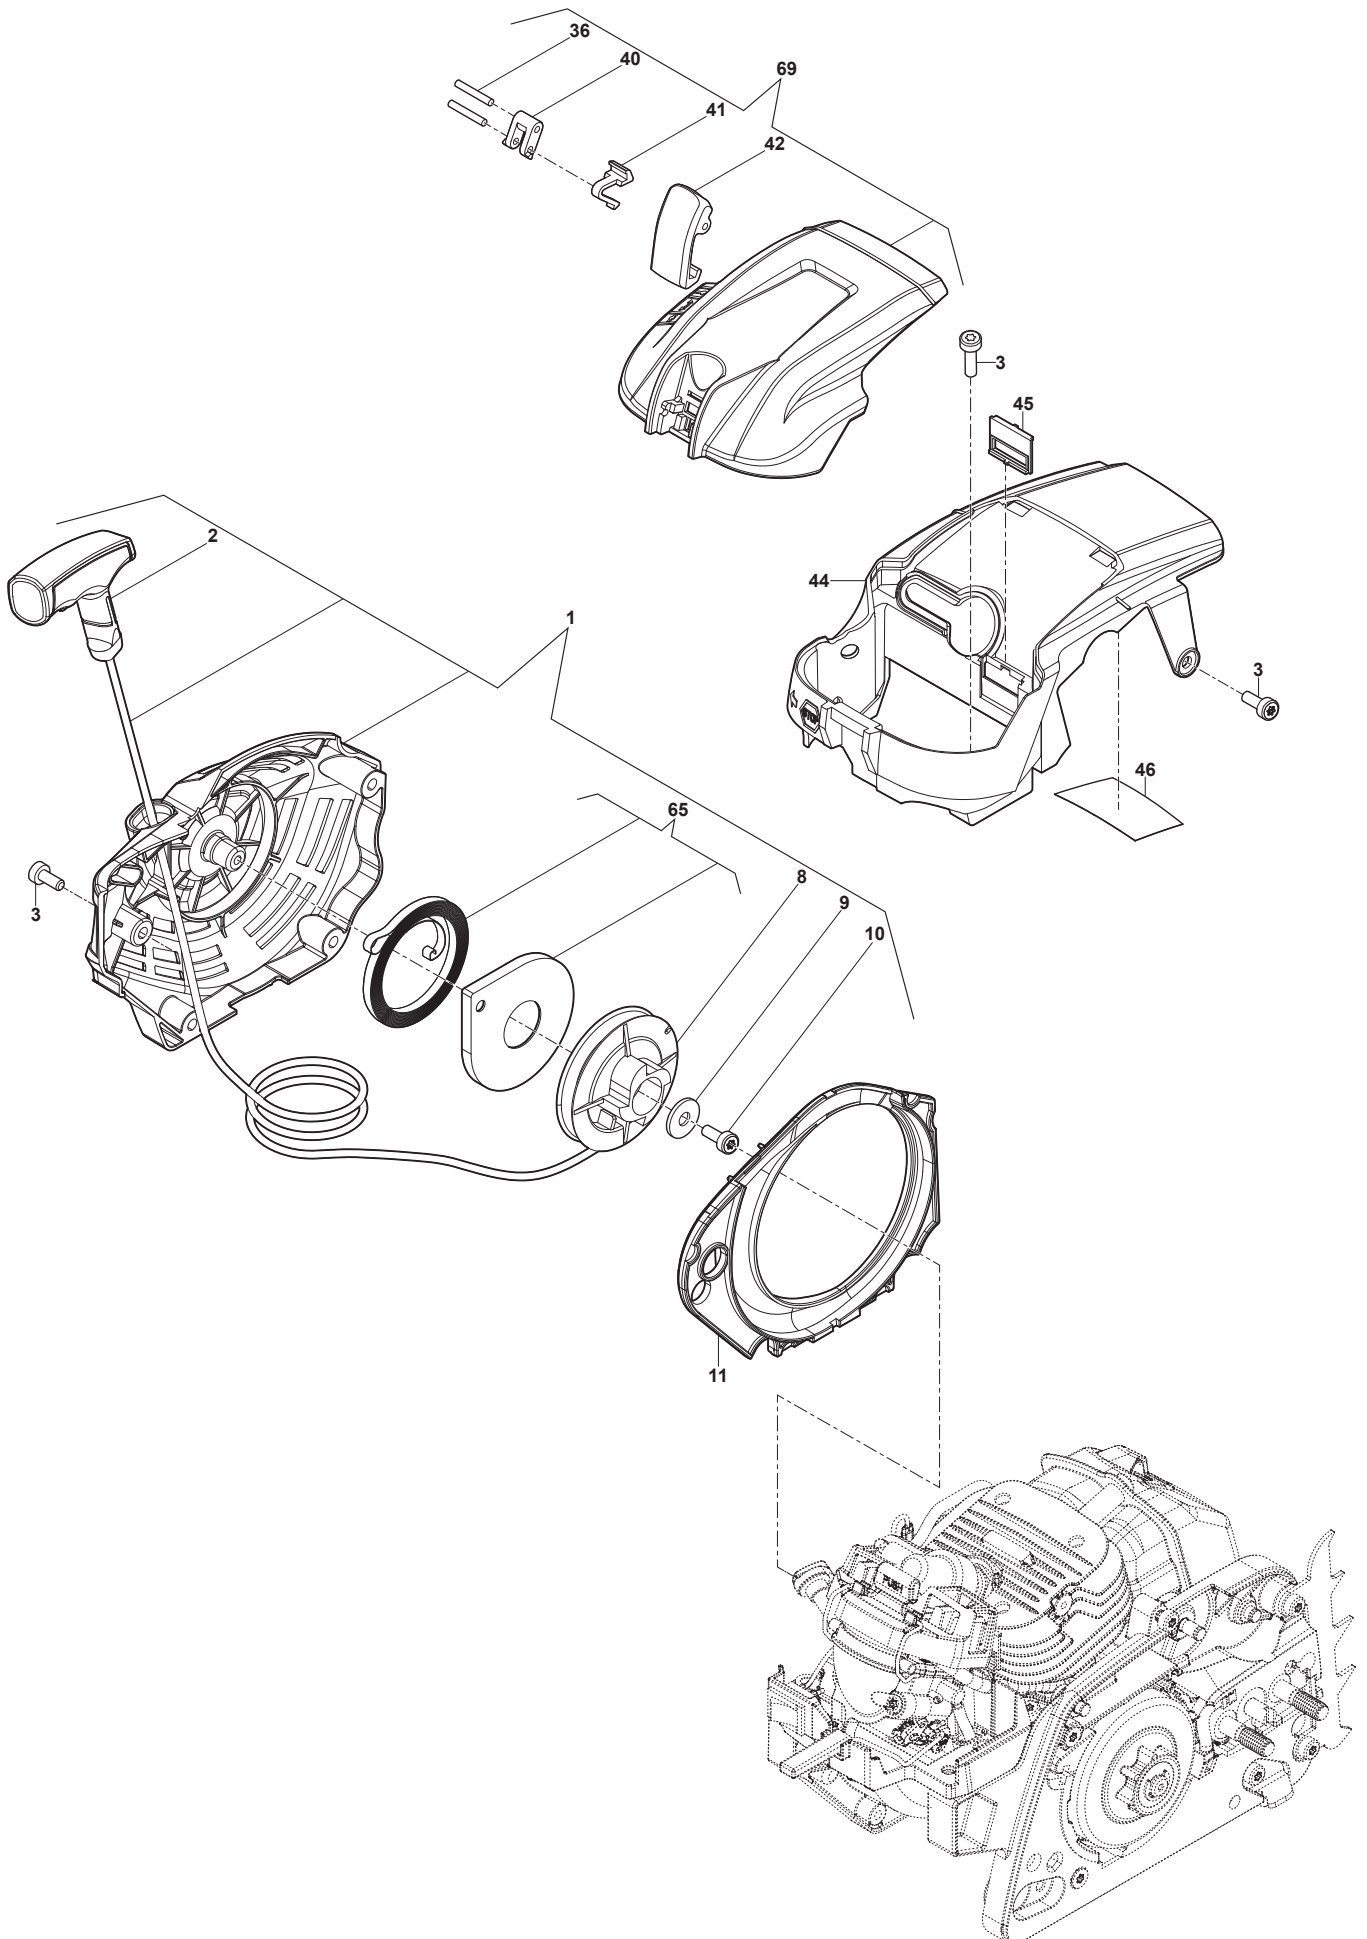

Fig.	Q.ty	Part No	Description	Notes
6	1	2135180	Screw	
10	6	2132550	Screw	
20	5	2135040	Screw	
21	1	118804370/0	Ignition Assy	
22	2	118804369/0	Washer	
23	1	118804367/0	Switch	
24	1	123120004/0	Nut	
26	1	118804356/0	Flywheel	
30	1	118804366/0	Heat Insulator	
31	1	118804365/0	Left Crankcase	
32	2	123753000/0	Needle	
34	2	118804364/0	Oil Seal	
35	2	118804363/0	Ball Bearing	
37	1	118804587/0	Nozzle	
41	1	118801158/0	Pin	
42	1	118804362/0	Spike	
43	1	323059044/0	Chain Guard	
44	1	118804410/0	O-Ring	
45	1	118804288/0	Chain Tensioner	
46	1	118804361/0	Gear Cover	
47	1	112726389/0	Screw	
48	1	118804289/0	Tensioner Screw	
49	1	118804359/0	Chain Tightener Block	
50	1	118804285/0	Plate	
51	2	118804358/0	Bolt	
52	1	118804301/0	Oil Pump Cover	
53	1	2135020	Screw	
54	1	118804300/0	Oil Pump	
55	1	118804299/0	Oil Tube Outlet	
59	1	118804357/0	Bushing	
60	1	118804297/0	Worm	
61	1	118804296/0	Washer	
62	1	118804295/0	Clutch	
63	1	118804265/0	Clutch Drum	
64	1	118804511/0	Needle bearing	
65	1	118804290/0	Washer	
66	1	112000955/0	Benzing Ring	
85	1	118804522/0	Spark Plug Cover Assy	
86	2	118804523/0	Starter Pawl Assy	
92	1	118804307/0	Tank Cap Assy	
93	1	118804250/0	Pickup Oil Assy	
95	1	118804339/0	Right Crankcase Assy	

Fig.	Q.ty	Part No	Description	Notes
20	2	2135040	Screw	
67	1	118804346/0	Air Intake Manifold	
68	1	323784016/0	Carburetor Support	
69	1	118804273/0	Gasket	
70	2	118804354/0	Tube Clamp	
71	1	118804353/0	Fuel tube	
72	1	118804352/0	Tube	
73	1	118804351/0	Carburetor	
74	1	118804278/0	Choke Bushing	
75	1	323315115/0	Choke Knob	
76	1	118804349/0	Guide	
77	1	118804348/0	Throttle Rod	
78	1	118804347/0	Knob	
79	1	118804409/0	Air Filter Base	
80	2	112760471/0	Screw	
81	1	118804345/0	Air Filter	
82	1	118804282/0	Knob	
83	1	118804344/0	Air Filter Lock	
84	1	112728519/0	Screw	
87	1	118804524/0	Carburetor Repair Kit	
88	1	118804525/0	Carburetor Gasket Kit	