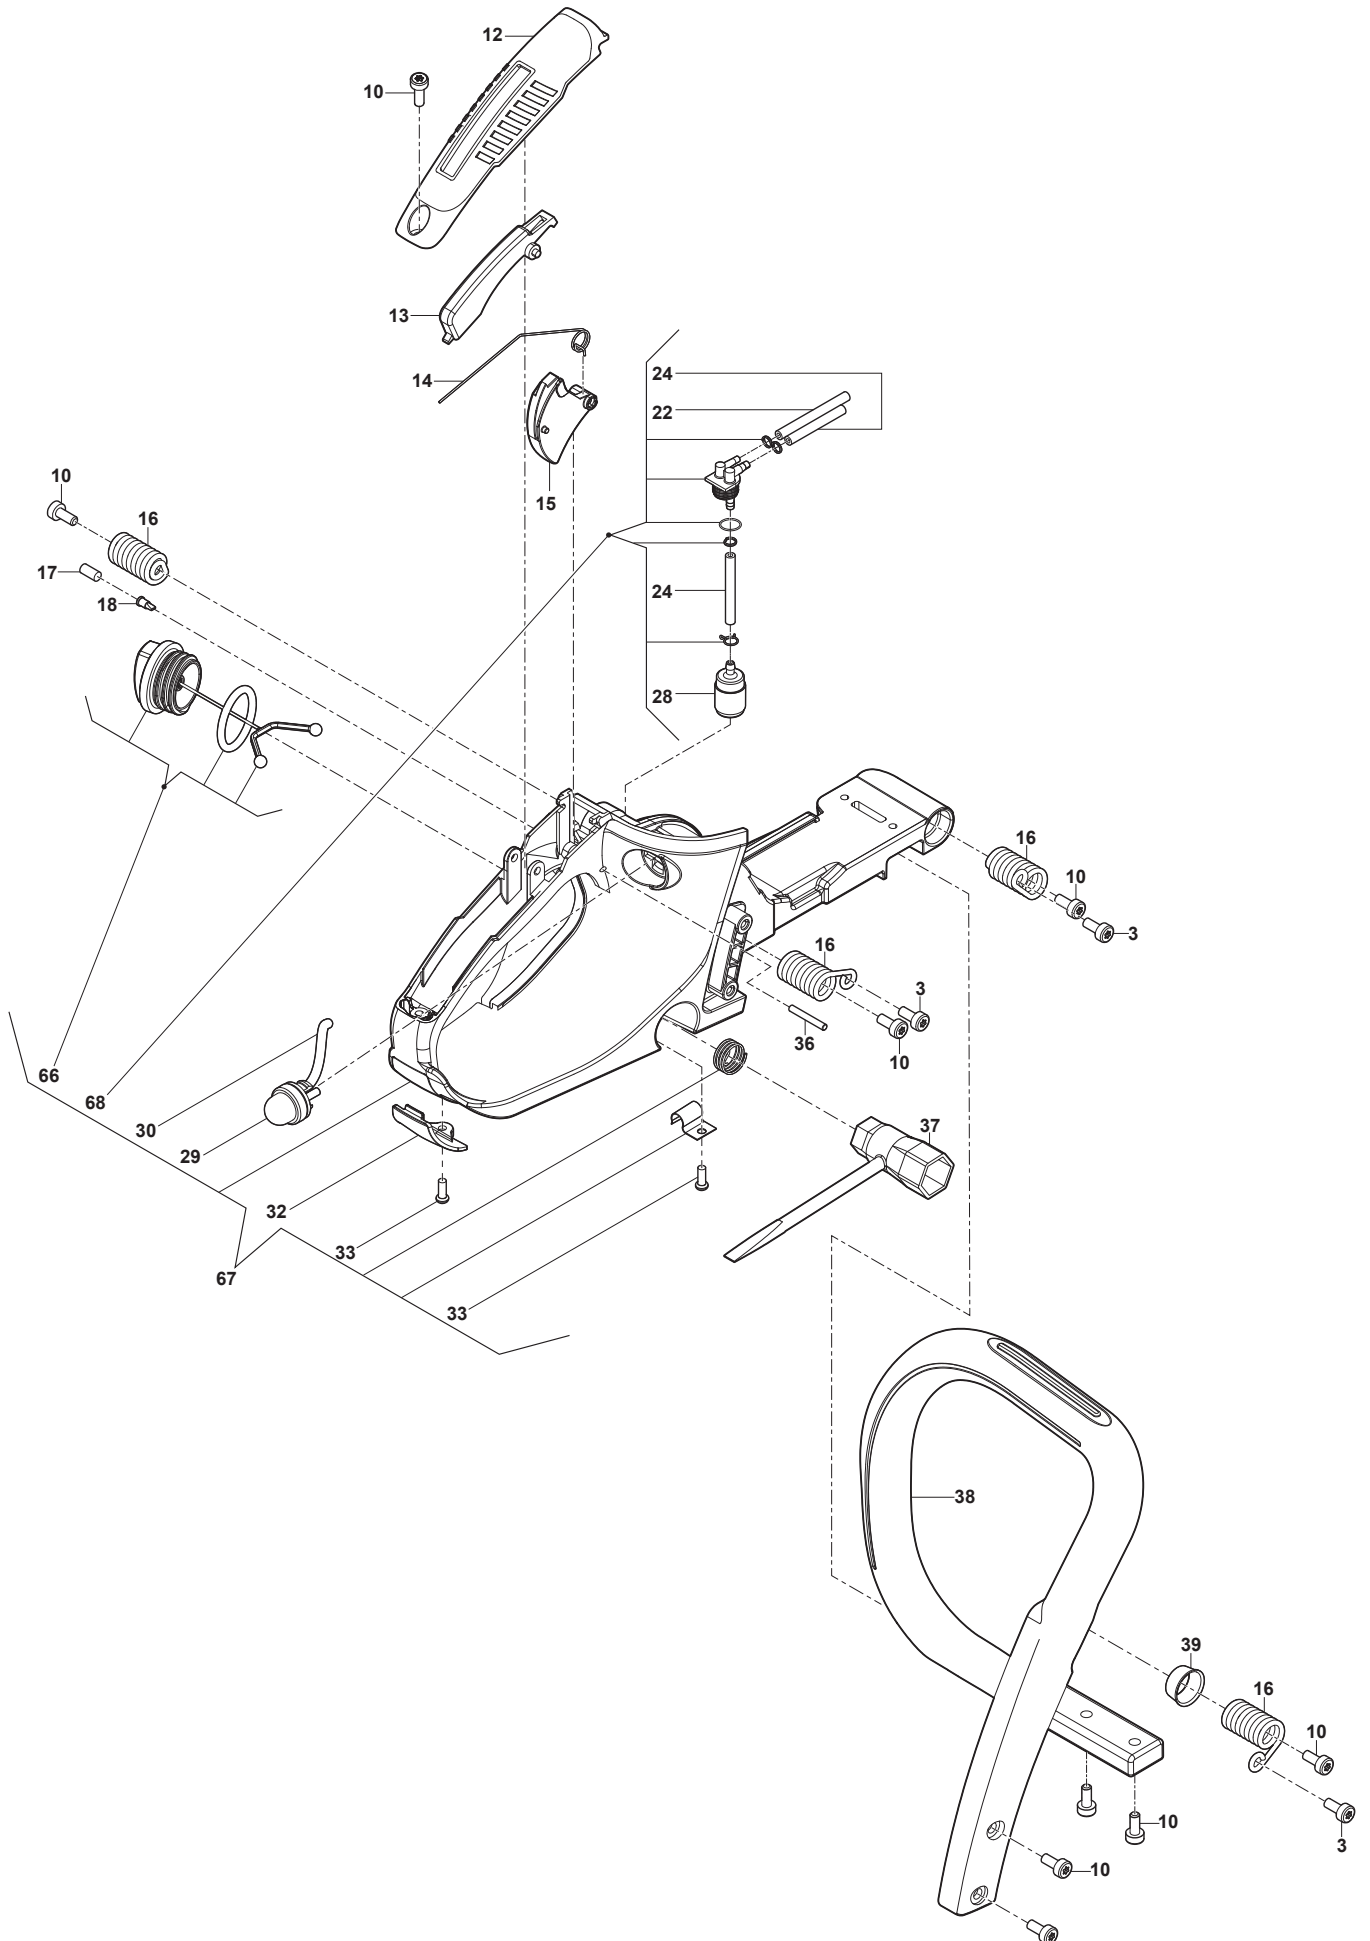

Fig.	Q.ty	Part No	Description	Notes
6	1	2135180	Screw	
10	6	2132550	Screw	
20	5	2135040	Screw	
21	1	118804370/0	Ignition Assy	
22	2	118804369/0	Washer	
23	1	118804367/0	Switch	
24	1	123120004/0	Nut	
26	1	118804356/0	Flywheel	
30	1	118804366/0	Heat Insulator	
31	1	118804365/0	Left Crankcase	
32	2	123753000/0	Needle	
34	2	118804364/0	Oil Seal	
35	2	118804363/0	Ball Bearing	
37	1	118804587/0	Nozzle	
41	1	118801158/0	Pin	
42	1	118804362/0	Spike	
43	1	323059044/0	Chain Guard	
44	1	118804410/0	O-Ring	
45	1	118804288/0	Chain Tensioner	
46	1	118804361/0	Gear Cover	
47	1	112726389/0	Screw	
48	1	118804289/0	Tensioner Screw	
49	1	118804359/0	Chain Tightener Block	
50	1	118804285/0	Plate	
51	2	118804358/0	Bolt	
52	1	118804301/0	Oil Pump Cover	
53	1	2135020	Screw	
54	1	118804300/0	Oil Pump	
55	1	118804299/0	Oil Tube Outlet	
59	1	118804357/0	Bushing	
60	1	118804297/0	Worm	
61	1	118804296/0	Washer	
62	1	118804295/0	Clutch	
63	1	118804265/0	Clutch Drum	
64	1	118804511/0	Needle bearing	
65	1	118804290/0	Washer	
66	1	112000955/0	Benzing Ring	
85	1	118804522/0	Spark Plug Cover Assy	
86	2	118804523/0	Starter Pawl Assy	
92	1	118804307/0	Tank Cap Assy	
93	1	118804250/0	Pickup Oil Assy	
95	1	118804339/0	Right Crankcase Assy	

Fig.	Q.ty	Part No	Description	Notes
1	1	118804558/0	Starter Assy	
2	1	118804559/0	Starter Handle	
3	7	2135040	Screw	
8	1	118804243/0	Starter Pulley	
9	1	112521330/0	Washer	
10	1	112728519/0	Screw	
11	1	118804333/0	Air Guide	
36	2	118804406/0	Dowel Pin	
40	1	118804214/0	Flange	
41	1	118804216/0	Hook	
42	1	118804215/0	Lever	
44	1	323059042/0	Cylinder Cover	
45	1	118804321/0	Flange	
46	1	118804304/0	Heat shield	
65	1	118804308/0	Starter Spring Assy	
69	1	118804561/0	Air Filter Cover Assy	