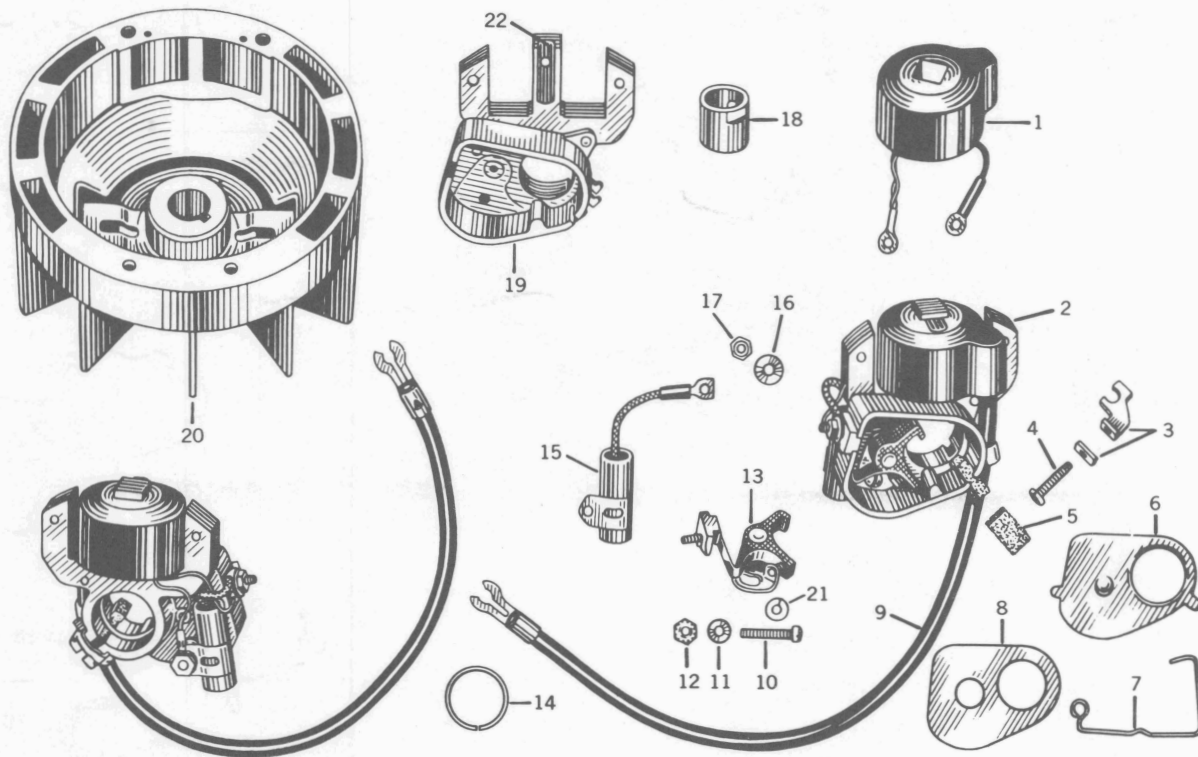

F-2120 m

MAGNETO

Part No. 610537

Ref. No.	Part No.	Description
1	610371	Coil Assembly
2	610538	Complete Stator Assembly
3	610460	Core Clamp Assembly
4	610380	Core Clamp Screw
5	610311	Cam Wiper Felt
6	610393	Breaker Box Cover
7	610392	Breaker Box Cover Clamp Spring
8	610391	Breaker Box Cover Gasket
9	610539	Lead Wire
10	610361	Breaker & Condenser Fastening Screw
11	610274	Breaker Fastening Screw Washer

Ref. No.	Part No.	Description
12	610408	Breaker & Condenser Fastening Screw Nut
13	610387	Breaker Assembly
14	610376	Spacing Ring
15	610370	Condenser
16	610385	Terminal Nut Washer
17	610408	Terminal Nut
18	610403	Breaker Cam
19	610401	Core & Breaker Box Assembly
20	610540	Flywheel
21	610251	Breaker Fastening Screw Lockwasher
22	610461	Core Clip