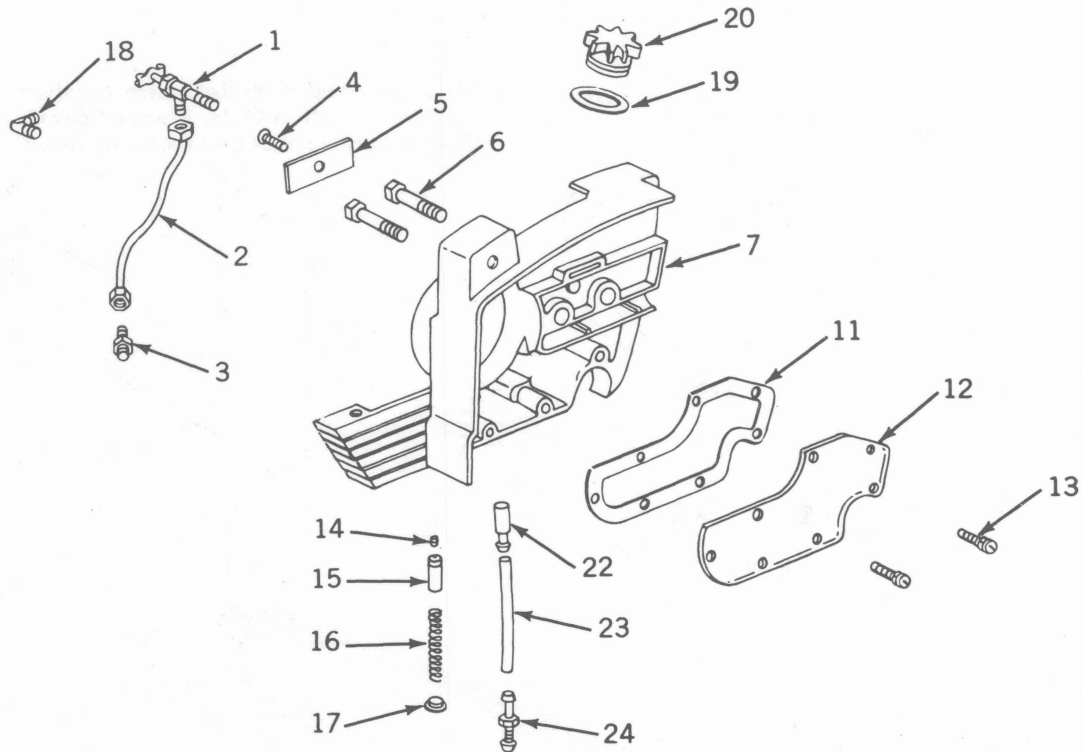

Ref. No.	Part No.	Part Name
13	590178	Friction Shoe Spring
14	590167	Spring Retainer Plate
15	590140	Handle
16	590259	Cord
17	590260	Rotor
18	590261	Rewind Spring
19	590184	Centering Pin
20	590262	Cover
21	590141	Bushing

# MAIN ASSEMBLY

DIRECT DRIVE CHAIN SAW • Models 81 & 65

Parts Illustrated With Reference Numbers for Identification Only. Please Specify Correct Part Number and Name as Listed.

AVAILABLE SPROCKETS

Part Number	Pitch	Number of Teeth
10450	1/2"	6
10450A	7/16"	7

AVAILABLE GUIDE BARS

Part Number	Groove Width	Cutting Capacity
10682	.058"	18"
10683	.058"	22"
10684	.058"	30"

AVAILABLE CHAINS

For Guide Bar Number	Chain Type 61C3 3/16" Pitch	Chain Type 9C 1/2" Pitch	Chain Type 41C3 1/2" Pitch
	Chain Number		
10682 (18")	10656	10658	10660
10683 (22")	10657	10659	10661
10684 (30")	10679	10680	10681

# BAR HOUSING ASSEMBLY

Parts Illustrated With Reference Numbers for Identification Only. Please Specify Correct Part Number and Name as Listed.

Ref. No.	Part No.	Description	No. Req'd	Ref. No.	Part No.	Description	No. Req'd
1	10473	Shut-off Valve	1	14	10441	Set Screw	1
2	10554	Oil Line	1	15	10439	Piston	1
3	10474	Check Valve	1	16	10549	Spring	1
4	10433	Screw	1	17	10471	Plug	1
5	10431	Retainer	1	18	10511	Elbow	1
6	10432	Screw	2	19	10047	Gasket	1
7	10421	Bar Housing	1	20	10488	Oil Cap	1
11	10481	Gasket	1	22	10156	Oil Filter	1
12	10435	Cover	1	23	10490	Oil Hose	1
13	10433	Screws	9	24	10528	Fitting	1