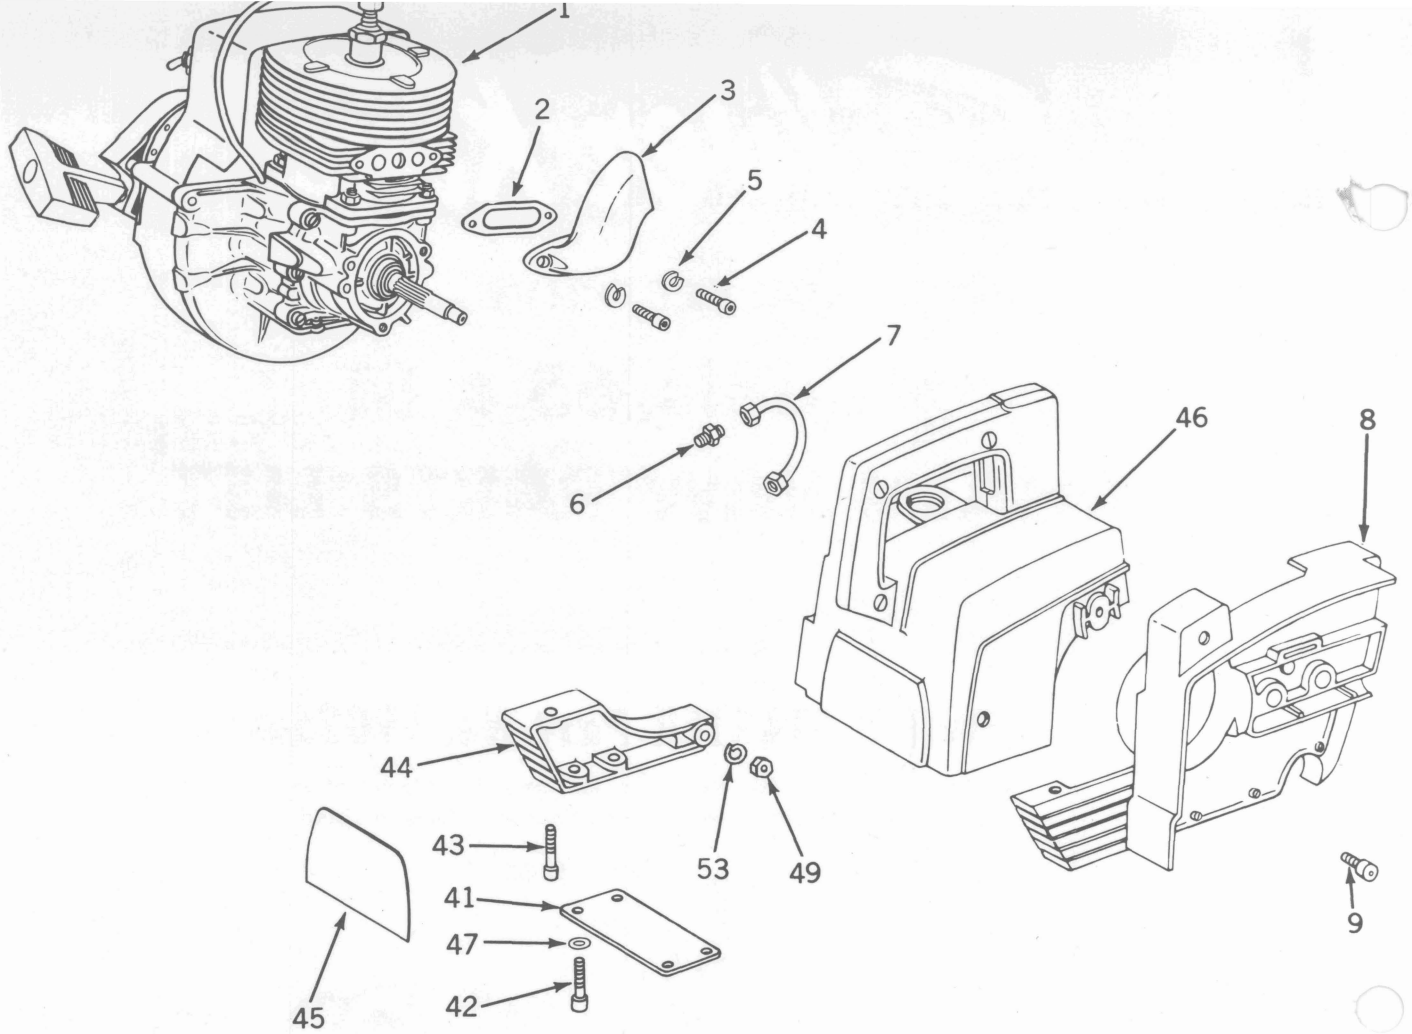

Ref. No.	Part No.	Description	No. Req'd	Ref. No.	Part No.	Description	No. Req'd
1	10577	Engine Assembly Model 81	1	19	10540	Adjusting Nut	1
1A	10667	Engine Assembly Model 65	1	20	10438	Adjusting Screw Assembly	1
2	510163	Exhaust Gasket	1	21	10572	Handle Assembly	1
3	10578	Muffler	1	22	10568	Screw	2
4	650272	Screw	2	23	2556	Washer, Lock	2
5	650269	Washer	2	28	10561	Guard	1
6	10474	Check Valve	1	29	1223	Washer	2
7	10512	Pressure Line	1	30	10045	Keps Nut	2
8	10552	Bar Housing Assembly	1	31	10585	Decal, Model 81	1
9	10503	Screw, Socket Head	3	31	10671	Decal, Model 65	1
10	5167	Screw	1	41	10565	Bottom Plate	1
11	2556	Washer, Split	1	42	1265	Screw	4
12	2555	Washer, Plain	1	43	4923	Screw	2
13	10587	Clutch Assembly	1	44	10425	Mounting	1
14	10038	Shim	As Required	45	10551	Instruction Decal	1
16	10580	Needle Bearing	1	46	10557	Fuel Tank Assembly	1
17	10501	Washer	1	47	2556	Lockwasher	1
18	10063	Nut	1