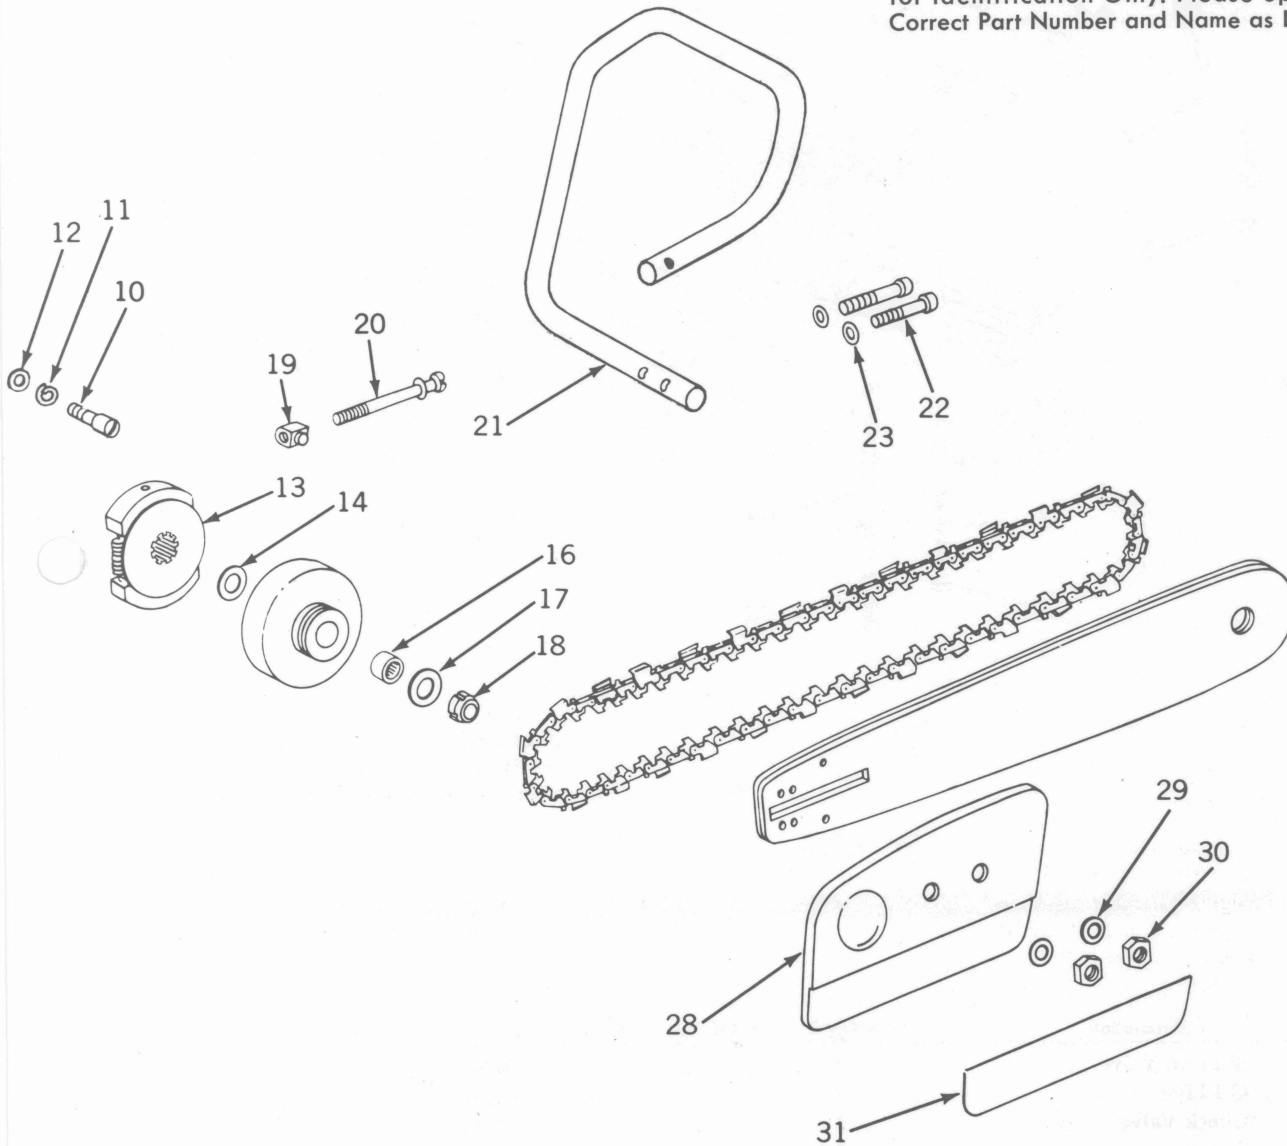

Ref. No.	Part No.	Part Name
13	590178	Friction Shoe Spring
14	590167	Spring Retainer Plate
15	590140	Handle
16	590259	Cord
17	590260	Rotor
18	590261	Rewind Spring
19	590184	Centering Pin
20	590262	Cover
21	590141	Bushing

Courtesy of ParkinLube.com

Ref. No.	Part No.	Description	No. Req'd	Ref. No.	Part No.	Description	No. Req'd
1	10577	Engine Assembly Model 81	1	19	10540	Adjusting Nut	1
1A	10667	Engine Assembly Model 65	1	20	10438	Adjusting Screw Assembly	1
2	510163	Exhaust Gasket	1	21	10572	Handle Assembly	1
3	10578	Muffler	1	22	10568	Screw	2
4	650272	Screw	2	23	2556	Washer, Lock	2
5	650269	Washer	2	28	10561	Guard	1
6	10474	Check Valve	1	29	1223	Washer	2
7	10512	Pressure Line	1	30	10045	Keps Nut	2
8	10552	Bar Housing Assembly	1	31	10585	Decal, Model 81	1
9	10503	Screw, Socket Head	3	31	10671	Decal, Model 65	1
10	5167	Screw	1	41	10565	Bottom Plate	1
11	2556	Washer, Split	1	42	1265	Screw	4
12	2555	Washer, Plain	1	43	4923	Screw	2
13	10587	Clutch Assembly	1	44	10425	Mounting	1
14	10038	Shim	As Required	45	10551	Instruction Decal	1
16	10580	Needle Bearing	1	46	10557	Fuel Tank Assembly	1
17	10501	Washer	1	47	2556	Lockwasher	1
18	10063	Nut	1				

# MAIN ASSEMBLY

DIRECT DRIVE CHAIN SAW • Models 81 & 65

Parts Illustrated With Reference Numbers for Identification Only. Please Specify Correct Part Number and Name as Listed.

AVAILABLE SPROCKETS

Part Number	Pitch	Number of Teeth
10450	1/2"	6
10450A	7/16"	7

AVAILABLE GUIDE BARS

Part Number	Groove Width	Cutting Capacity
10682	.058"	18"
10683	.058"	22"
10684	.058"	30"

AVAILABLE CHAINS

For Guide Bar Number	Chain Type 61C3 3/16" Pitch	Chain Type 9C 1/2" Pitch	Chain Type 41C3 1/2" Pitch
	Chain Number		
10682 (18")	10656	10658	10660
10683 (22")	10657	10659	10661
10684 (30")	10679	10680	10681