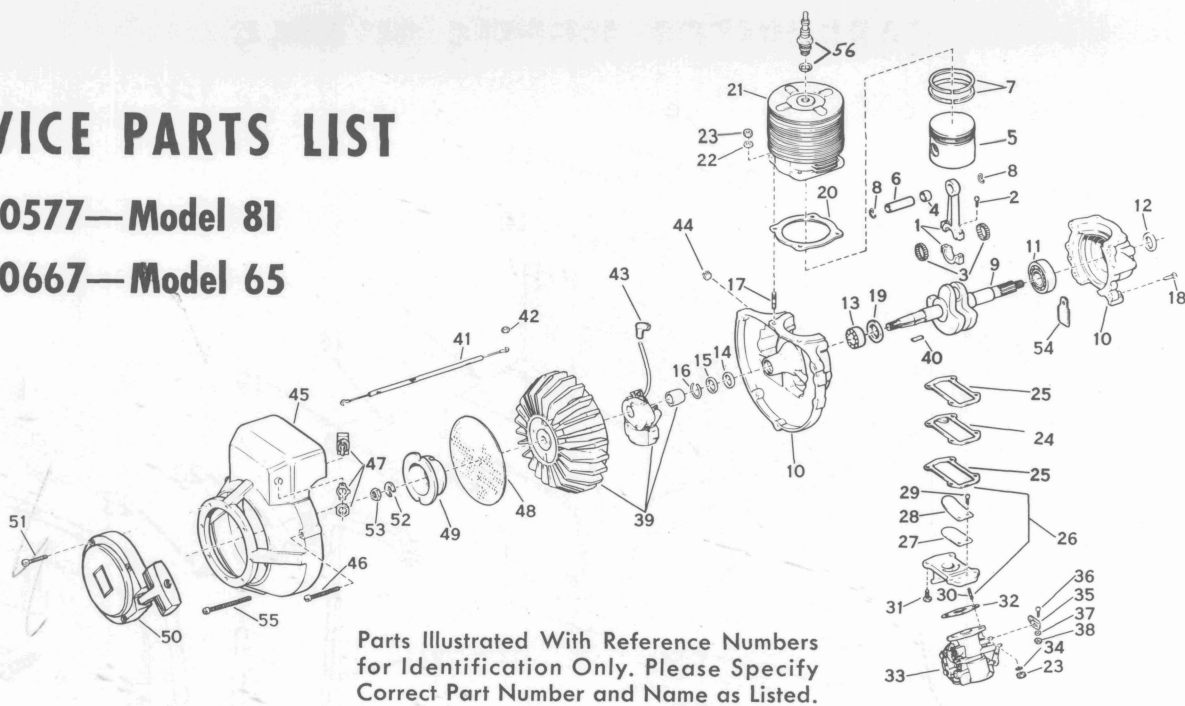

SERVICE PARTS LIST

Type 10577—Model 81

Type 10667—Model 65

Parts Illustrated With Reference Numbers for Identification Only. Please Specify Correct Part Number and Name as Listed.

Ref. No.	Part No.	Description	Ref. No.	Part No.	Description
1	310163	Connecting Rod	28	470106	Reed Stop
2	650350	Connecting Rod Screw	29	650352	8-32x7/16 Fil. Hd. Sems w/inter. Shakeproof
3	530124	Needle Bearing Set	30	650331	Stud
4	530125	Cartridge Bearing	31	650336	10-24x3/4 Screw
5	310164	Piston, Model 81	32	510155	Carburetor Gasket
5A	310168	Piston, Model 65	33	630560	Carburetor, Model 81
6	310165	Piston Pin, Model 81	33 A	630583	Carburetor, Model 65
6A	310169	Piston Pin, Model 65	34	650313	1/4 Lockwasher
7	310166	Piston Ring Set, Model 81	35	570177	Clamp-on Throttle Lever
7A	310170	Piston Ring Set, Model 65	36	650163	10-32x3/4 Screws
8	310167	Piston Pin Retaining Ring	37	650147	#10 Flatwasher
9	290216	Crankshaft, Model 81	38	650124	10-32 Hex Nut
9A	290218	Crankshaft, Model 65	39	610537	Magneto
	270201	Crankcase Assembly less bearings	40	650113	Flywheel Key
10	270200	Crankcase Assembly	41	610479	Ignition Cut-off Wire
11	530122	Bearing	42	650146	8-32 Hex Nut
12	510160	Seal	43	610118	Spark Plug Cover
13	530123	Needle Bearing	44	650233	1/8x1/4 Pipe Plug
14	510105	Seal	45	350252	Air Shroud
15	510106	Seal Retainer	46	650202	1/4-20x2 Screw
16	510109	Seal Retainer Spring	47	610165	Toggle Switch
17	650107	Cylinder Stud	48	570225	Air Screen
18	650150	10-24x3/4 Screw	49	590266	Starter Cup
19	650351	Thrust Washer	50	590265	Rewind Starter (Incl. Ref. #49)
20	510161	Cylinder Gasket	51	650353	1/4-20x1-1/4 Screw
21	250136	Cylinder, Model 81	52	650201	7/16 Lockwasher
21A	250137	Cylinder, Model 65	53	650354	7/16-20 Hex Nut
22	650131	1/4 Lockwasher	54	550145	Serial Tag
23	650129	1/4-20 Hex Nut	55	650327	1/4-20x2-1/2 Screw
24	470107	Baffle	56	610138	Spark Plug 14MM (J6J or AC 44M)
25	510162	Reed Plate Gasket	*	510163	Cylinder Exhaust Gasket
26	470104	Reed Plate Assembly			
27	470105	Reed			

*Not Illustrated

Timing .110 to .135 B.T.D.C.

Courtesy of ParkinLube.com