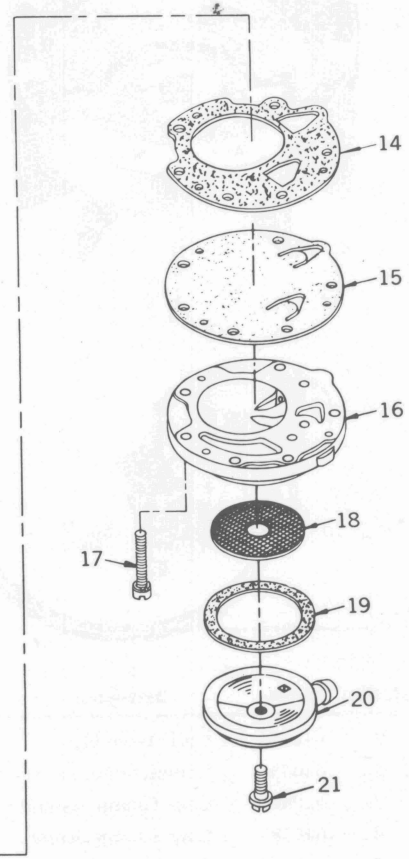

CARBURETOR MODELS 81 & 65

Model 81 — Part No. 630560

Model 65 — Part No. 630583

HL-32A

HL-34A

Ref. No.	Part No.	Part Name	Price Each	Ref. No.	Part No.	Part Name	Price Each
2	630144	*Body Channel Cup Plug	.05	23	630410	Idle Adjustment Screw Seal Ring	.15
3	630172	Body Channel Welch Plug	.02	24	630186	*Idle Speed Regulating Screw	.08
4	630580	Choke Shaft & Lever	.60	25	630161	*Idle Speed Regulating Screw Spring	.08
5	630266	Choke Shutter	.15	26	630408	*Inlet Needle, Seat & Gasket	1.25
6	630269	Choke Shutter Screw	.08	27	630368	Inlet Seat Gasket	.02
7	630189	Choke Friction Pin	.08	28	630391	*Inlet Control Lever	.20
8	630255	Choke Friction Spring	.02	29	630409	*Inlet Control Lever Pinion Screw	.35
9	630167	Diaphragm Chamber Drain Screw	.08	30	630406	*Inlet Tension Spring	.08
10	630398	Diaphragm Gasket	.15	31	630581	*Main Adjustment Screw (Incl. Ref. 32)	.65
11	630407	*Diaphragm	1.20	32	630410	Main Adjustment Screw Seal Ring	.15
12	630239	Diaphragm Cover	1.00	33	630413	Throttle Shaft & Lever	.90
14	630122	Fuel Pump Gasket	.15	34	630332	Throttle Shaft Bearings (2)	.15
15	630396	*Fuel Pump Diaphragm	.35	35	630318	Throttle Shaft Clip	.15
16	630392	Fuel Pump Body	1.40	36	630162	Throttle Shaft Clip Lockwasher	.02
17	630361	Fuel Pump Body Screw & Lockwasher (6)	.08	37	630166	Throttle Shaft Clip Retaining Screw	.05
18	630395	*Fuel Strainer Screen	.25	38	630412	*Throttle Shaft Return Spring	.15
19	630394	Fuel Strainer Cover Gasket	.08	39	630242	Throttle Shutter	.15
20	630393	Fuel Strainer Cover	.40	40	630269	Throttle Shutter Screw	.08
21	630145	*Fuel Strainer Cover Retaining Screw	.25	41	630143	*GASKET & PACKING SET	.55
22	630527	*Idle Adjustment Screw (Incl. Ref. 23)	.65	42	630582	REPAIR PARTS KIT	5.40

*Contents of Repair Kit