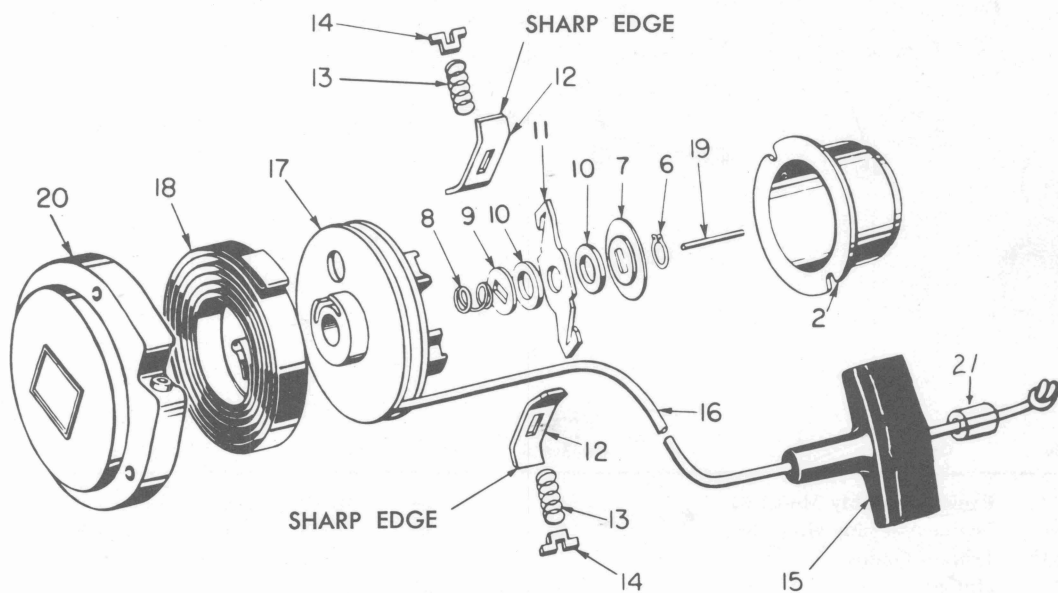

### REWIND STARTER *Part No. 590256*<sup>65</sup>

Parts Illustrated With Reference Numbers for Identification Only. Please Specify Correct Part Number and Name as Listed.

Ref. No.	Part No.	Part Name
2	590257	Cup
6	590292	Retainer Ring
7	590258	Brake Retainer Washer
8	590179	Brake Spring
9	590192	Brake Washer
10	590191	Fibre Washer
-	590222	Friction Shoe Assembly
11	590176	Brake Lever
12	590168	Friction Shoe Plate

# MAIN ASSEMBLY

DIRECT DRIVE CHAIN SAW • Models 81 & 65

Parts Illustrated With Reference Numbers for Identification Only. Please Specify Correct Part Number and Name as Listed.

AVAILABLE SPROCKETS

Part Number	Pitch	Number of Teeth
10450	1/2"	6
10450A	7/16"	7

# CLUTCH

Ref. No.	Part No.	Description	No. Req'd
1	10676	Plate Assembly	1
2	10525	Shoe Assembly	2
3	10335	Spring	2
4	10334	Plunger	2
5	10526	Spring	2

Parts Illustrated With Reference Numbers for Identification Only. Please Specify Correct Part Number and Name as Listed.