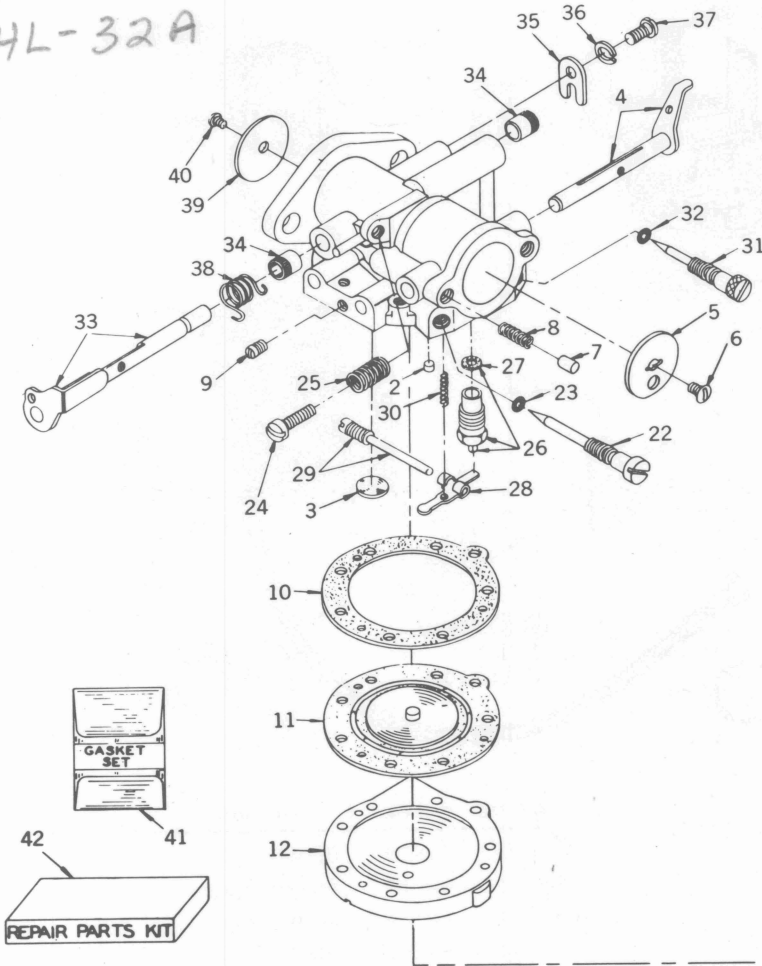

CARBURETOR MODELS 81 & 65

Model 81 — Part No. 630560

Model 65 — Part No. 630583

HL-32A

HL-34A

Ref. No.	Part No.	Part Name	Price Each	Ref. No.	Part No.	Part Name	Price Each
2	630144	*Body Channel Cup Plug	.05	23	630410	Idle Adjustment Screw Seal Ring	.15
3	630172	Body Channel Welch Plug	.02	24	630186	*Idle Speed Regulating Screw	.08
4	630580	Choke Shaft & Lever	.60	25	630161	*Idle Speed Regulating Screw Spring	.08
5	630266	Choke Shutter	.15	26	630408	*Inlet Needle, Seat & Gasket	1.25
6	630269	Choke Shutter Screw	.08	27	630368	Inlet Seat Gasket	.02
7	630189	Choke Friction Pin	.08	28	630391	*Inlet Control Lever	.20
8	630255	Choke Friction Spring	.02	29	630409	*Inlet Control Lever Pinion Screw	.35
9	630167	Diaphragm Chamber Drain Screw	.08	30	630406	*Inlet Tension Spring	.08
10	630398	Diaphragm Gasket	.15	31	630581	*Main Adjustment Screw (Incl. Ref. 32)	.65
11	630407	*Diaphragm	1.20	32	630410	Main Adjustment Screw Seal Ring	.15
12	630239	Diaphragm Cover	1.00	33	630413	Throttle Shaft & Lever	.90
14	630122	Fuel Pump Gasket	.15	34	630332	Throttle Shaft Bearings (2)	.15
15	630396	*Fuel Pump Diaphragm	.35	35	630318	Throttle Shaft Clip	.15
16	630392	Fuel Pump Body	1.40	36	630162	Throttle Shaft Clip Lockwasher	.02
17	630361	Fuel Pump Body Screw & Lockwasher (6)	.08	37	630166	Throttle Shaft Clip Retaining Screw	.05
18	630395	*Fuel Strainer Screen	.25	38	630412	*Throttle Shaft Return Spring	.15
19	630394	Fuel Strainer Cover Gasket	.08	39	630242	Throttle Shutter	.15
20	630393	Fuel Strainer Cover	.40	40	630269	Throttle Shutter Screw	.08
21	630145	*Fuel Strainer Cover Retaining Screw	.25	41	630143	*GASKET & PACKING SET	.55
22	630527	*Idle Adjustment Screw (Incl. Ref. 23)	.65	42	630582	REPAIR PARTS KIT	5.40

*Contents of Repair Kit