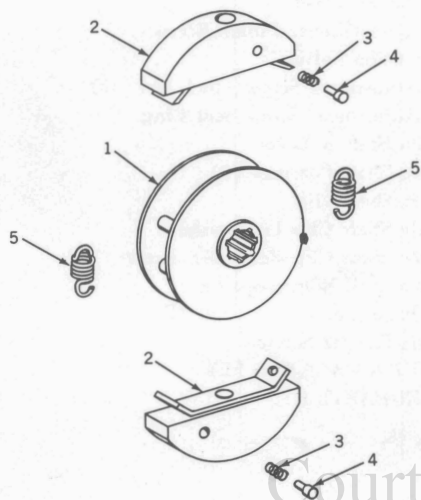

CLUTCH

Ref. No.	Part No.	Description	No. Req'd
1	10676	Plate Assembly	1
2	10525	Shoe Assembly	2
3	10335	Spring	2
4	10334	Plunger	2
5	10526	Spring	2

Parts Illustrated With Reference Numbers for Identification Only. Please Specify Correct Part Number and Name as Listed.

Courtesy of ParkinLube.com