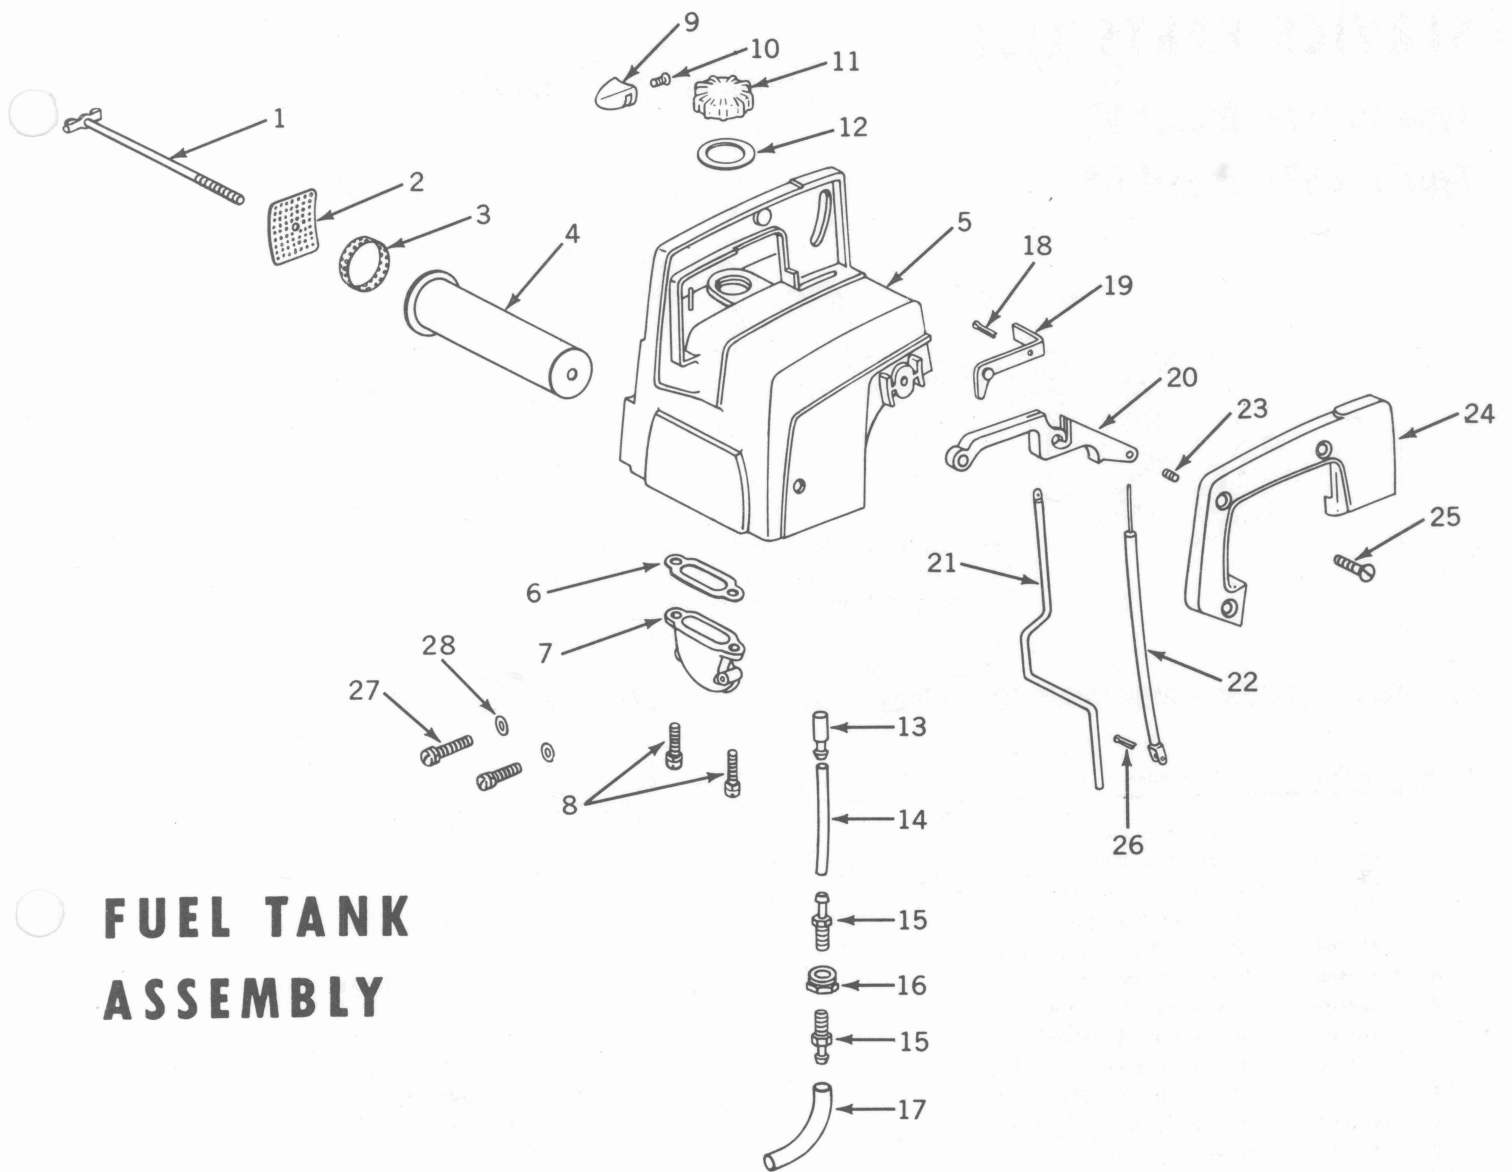

AVAILABLE GUIDE BARS

Part Number	Groove Width	Cutting Capacity
10682	.058"	18"
10683	.058"	22"
10684	.058"	30"

AVAILABLE CHAINS

For Guide Bar Number	Chain Type 61C3 3/16" Pitch	Chain Type 9C 1/2" Pitch	Chain Type 41C3 1/2" Pitch
	Chain Number		
10682 (18")	10656	10658	10660
10683 (22")	10657	10659	10661
10684 (30")	10679	10680	10681

# BAR HOUSING ASSEMBLY

Parts Illustrated With Reference Numbers for Identification Only. Please Specify Correct Part Number and Name as Listed.

Ref. No.	Part No.	Description	No. Req'd	Ref. No.	Part No.	Description	No. Req'd
1	10473	Shut-off Valve	1	14	10441	Set Screw	1
2	10554	Oil Line	1	15	10439	Piston	1
3	10474	Check Valve	1	16	10549	Spring	1
4	10433	Screw	1	17	10471	Plug	1
5	10431	Retainer	1	18	10511	Elbow	1
6	10432	Screw	2	19	10047	Gasket	1
7	10421	Bar Housing	1	20	10488	Oil Cap	1
11	10481	Gasket	1	22	10156	Oil Filter	1
12	10435	Cover	1	23	10490	Oil Hose	1
13	10433	Screws	9	24	10528	Fitting	1