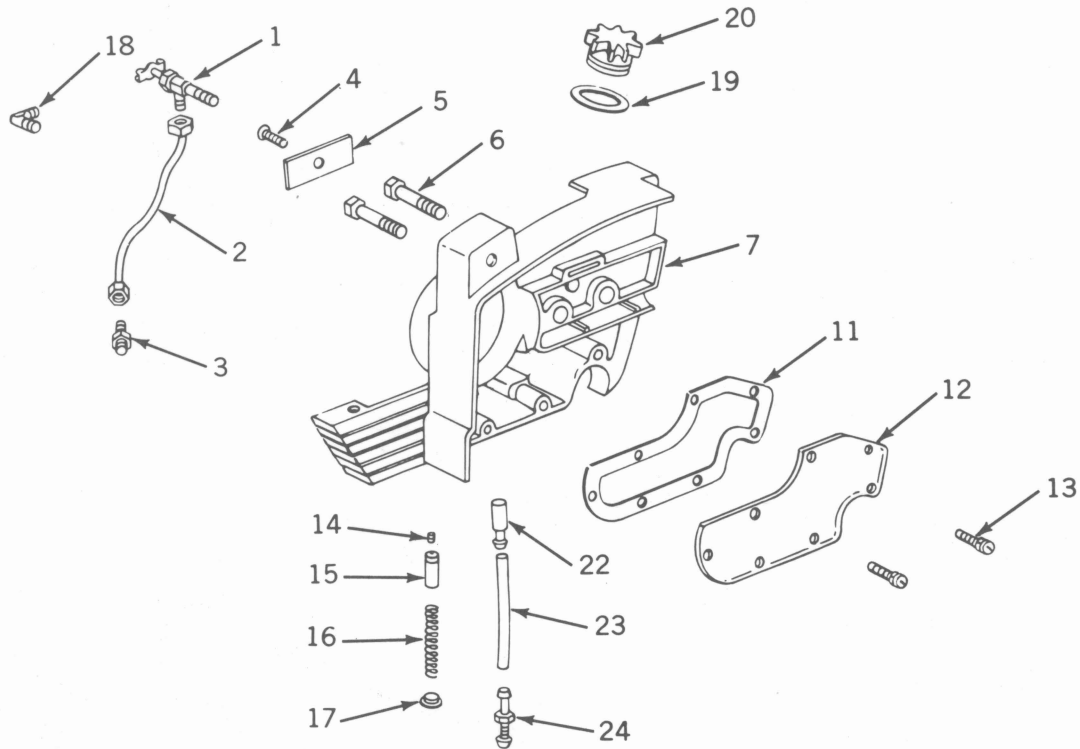

Ref. No.	Part No.	Description	No. Req'd
21	10547	Handle Assembly (Wrap Around)	1
22	10568	Screw	2
23	2556	Washer, Lock	2
26	10170	Chain 1/2" Pitch Ore. 20C2 18" Cap.	1
	10180	Chain 1/2" Pitch Ore. 202C 22" Cap.	1
27	10071A	Bar-18" Cap.	1
	10075A	Bar-22" Cap.	1
28	10561	Guard	1
29	1223	Washer	2
30	10045	Keps Nut	2
31	10496	Decal	1
32	510155	Gasket	2
33	10455	Carburetor Adapter	1
34	650331	Adapter Stud	2
35	2556	Lock Washer	2
36	650129	Nut	2

Courtesy of ParkinLube.com

MAIN ASSEMBLY

DIRECT DRIVE CHAIN SAW • Model 47

Ref. No.	Part No.	Description	No. Req'd
37	630526	Carburetor	1
38	510137	Air Horn Gasket	1
39	2902	Screw, Sems	2
40	1998	Flat Washer	2
41	10565	Bottom Plate	1
42	1265	Screw	4
43	4923	Screw	2
44	10495	Mounting	1
45	10551	Instruction Decal	1
46	10557	Fuel Tank Assembly	1
47	2556	Lockwasher	4
48	10550	Throttle Return Spring	1

Ref. No.	Part No.	Description	No. Req'd
49	2569	Hex Nut	1
50	2555	Flat Washer	1
51	2556	Lock Washer	1
52	10572	Flush Cut Handle	1
53	2556	Lock Washer	1

Parts Illustrated With Reference Numbers for Identification Only. Please Specify Correct Part Number and Name as Listed.

BAR HOUSING ASSEMBLY

Parts Illustrated With Reference Numbers for Identification Only. Please Specify Correct Part Number and Name as Listed.

Ref. No.	Part No.	Description	No. Req'd	Ref. No.	Part No.	Description	No. Req'd
1	10473	Shut-off Valve	1	14	10441	Set Screw	1
2	10554	Oil Line	1	15	10439	Piston	1
3	10474	Check Valve	1	16	10549	Spring	1
4	10433	Screw	1	17	10471	Plug	1
5	10431	Retainer	1	18	10511	Elbow	1
6	10432	Screw	2	19	10047	Gasket	1
7	10421	Bar Housing	1	20	10488	Oil Cap	1
11	10481	Gasket	1	22	10156	Oil Filter	1
12	10435	Cover	1	23	10490	Oil Hose	1
13	10433	Screws	9	24	10528	Fitting	1