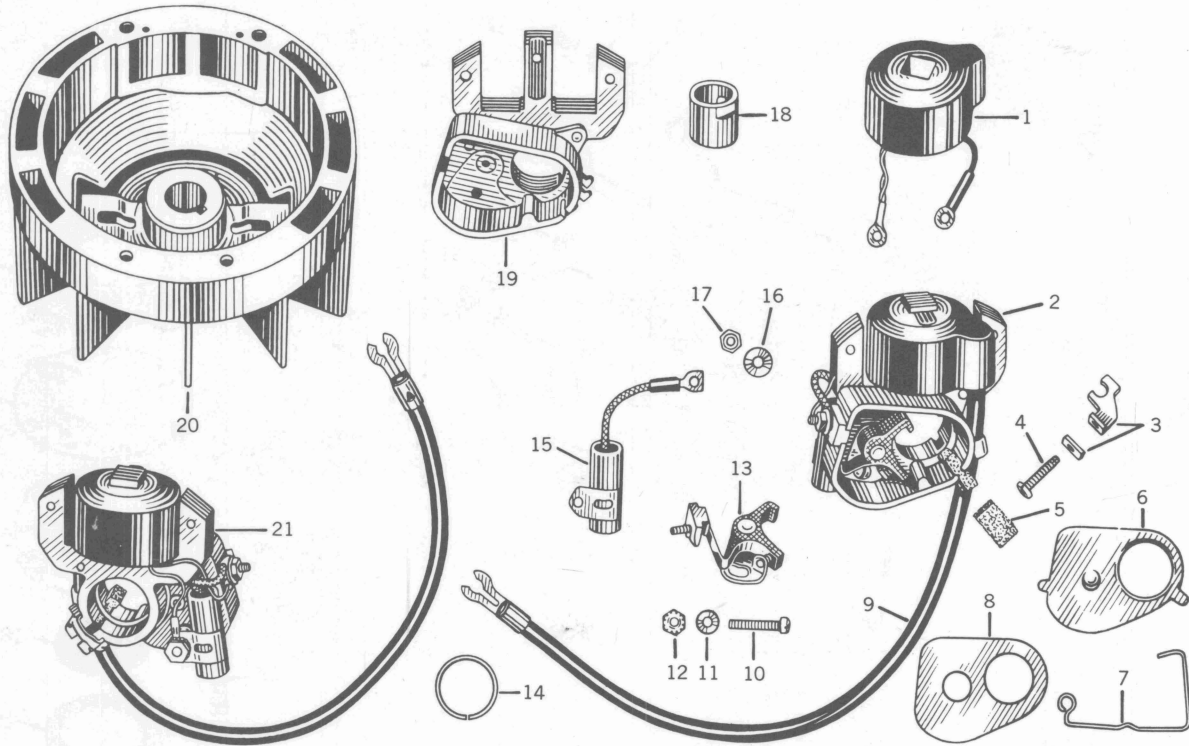

MAGNETO

Model F-2120-G Part No. 610453

Ref. No.	Part No.	Description
1	610371	Coil
2	610388	Complete Stator Assembly
3	610460	Core Clamp (2 pcs.)
4	610380	Screw
5	610311	Felt
6	610393	Dust Cover
7	610392	Cover Spring
8	610391	Cover Gasket
9	610379	Lead Wire
10	610361	Screw
11	610274	Washer

Ref. No.	Part No.	Description
12	610408	Nut
	610251	Lockwasher
13	610387	Breaker Assembly
14	610376	Spacing Ring
15	610370	Condenser
16	610385	Washer
17	610372	6-32 Terminal Nut
	610408	8-32 Terminal Nut
18	610403	Cam
19	610401	Core & Box
20	610404	Flywheel
21		Bottom View of Complete Stator Assembly (Reference)