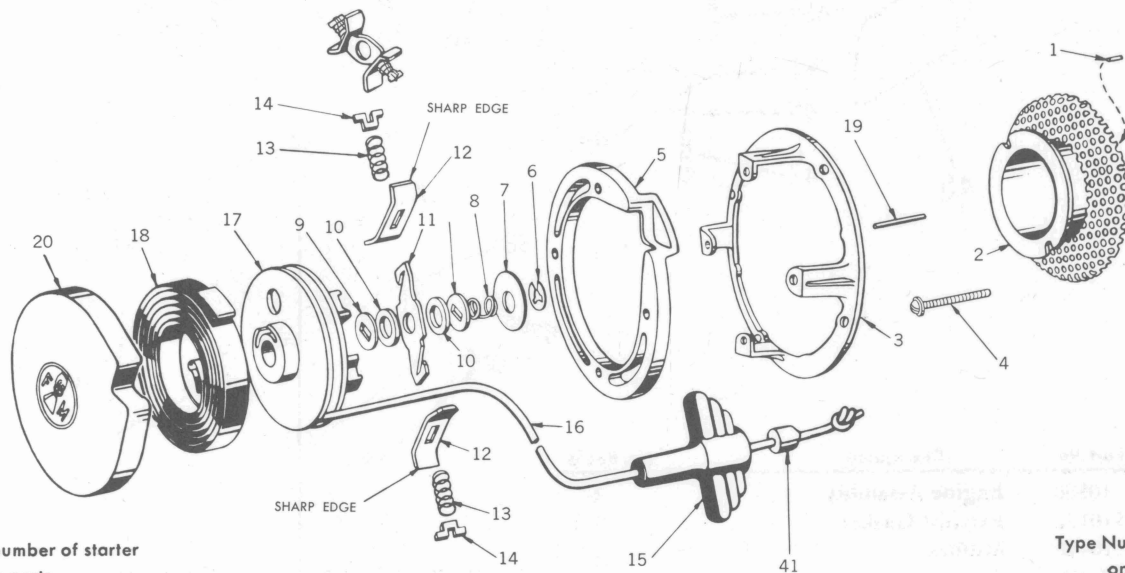

Silver King[®]

DIRECT DRIVE

Model 47

CHAIN SAW PARTS LIST

REWIND STARTER Part No. 590136

Parts Illustrated With Reference Numbers for Identification Only. Please Specify Correct Part Number and Name as Listed.

Specify type number of starter when ordering parts.

Type Number Is Located on Item #7.

Ref. No.	Part No.	Part Name
2	590227	Cup & Screen Assembly
3	590123	Bracket
4	650150	Screw
5	590203	Flange
6	590200	Retainer Ring
7	590193	Brake Retainer Washer
8	590179	Brake Spring
9	590192	Brake Washer
10	590191	Fibre Washer

Courtesy of ParkinLube.com

MAIN ASSEMBLY

DIRECT DRIVE CHAIN SAW • Model 47

Ref. No.	Part No.	Description	No. Req'd
37	630526	Carburetor	1
38	510137	Air Horn Gasket	1
39	2902	Screw, Sems	2
40	1998	Flat Washer	2
41	10565	Bottom Plate	1
42	1265	Screw	4
43	4923	Screw	2
44	10495	Mounting	1
45	10551	Instruction Decal	1
46	10557	Fuel Tank Assembly	1
47	2556	Lockwasher	4
48	10550	Throttle Return Spring	1

CLUTCH

Ref. No.	Part No.	Description	No. Req'd
1	10524	Plate Assembly	1
2	10525	Shoe Assembly	2
3	10335	Spring	2
4	10334	Plunger	2
5	10526	Spring	2

Parts Illustrated With Reference Numbers for Identification Only. Please Specify Correct Part Number and Name as Listed.