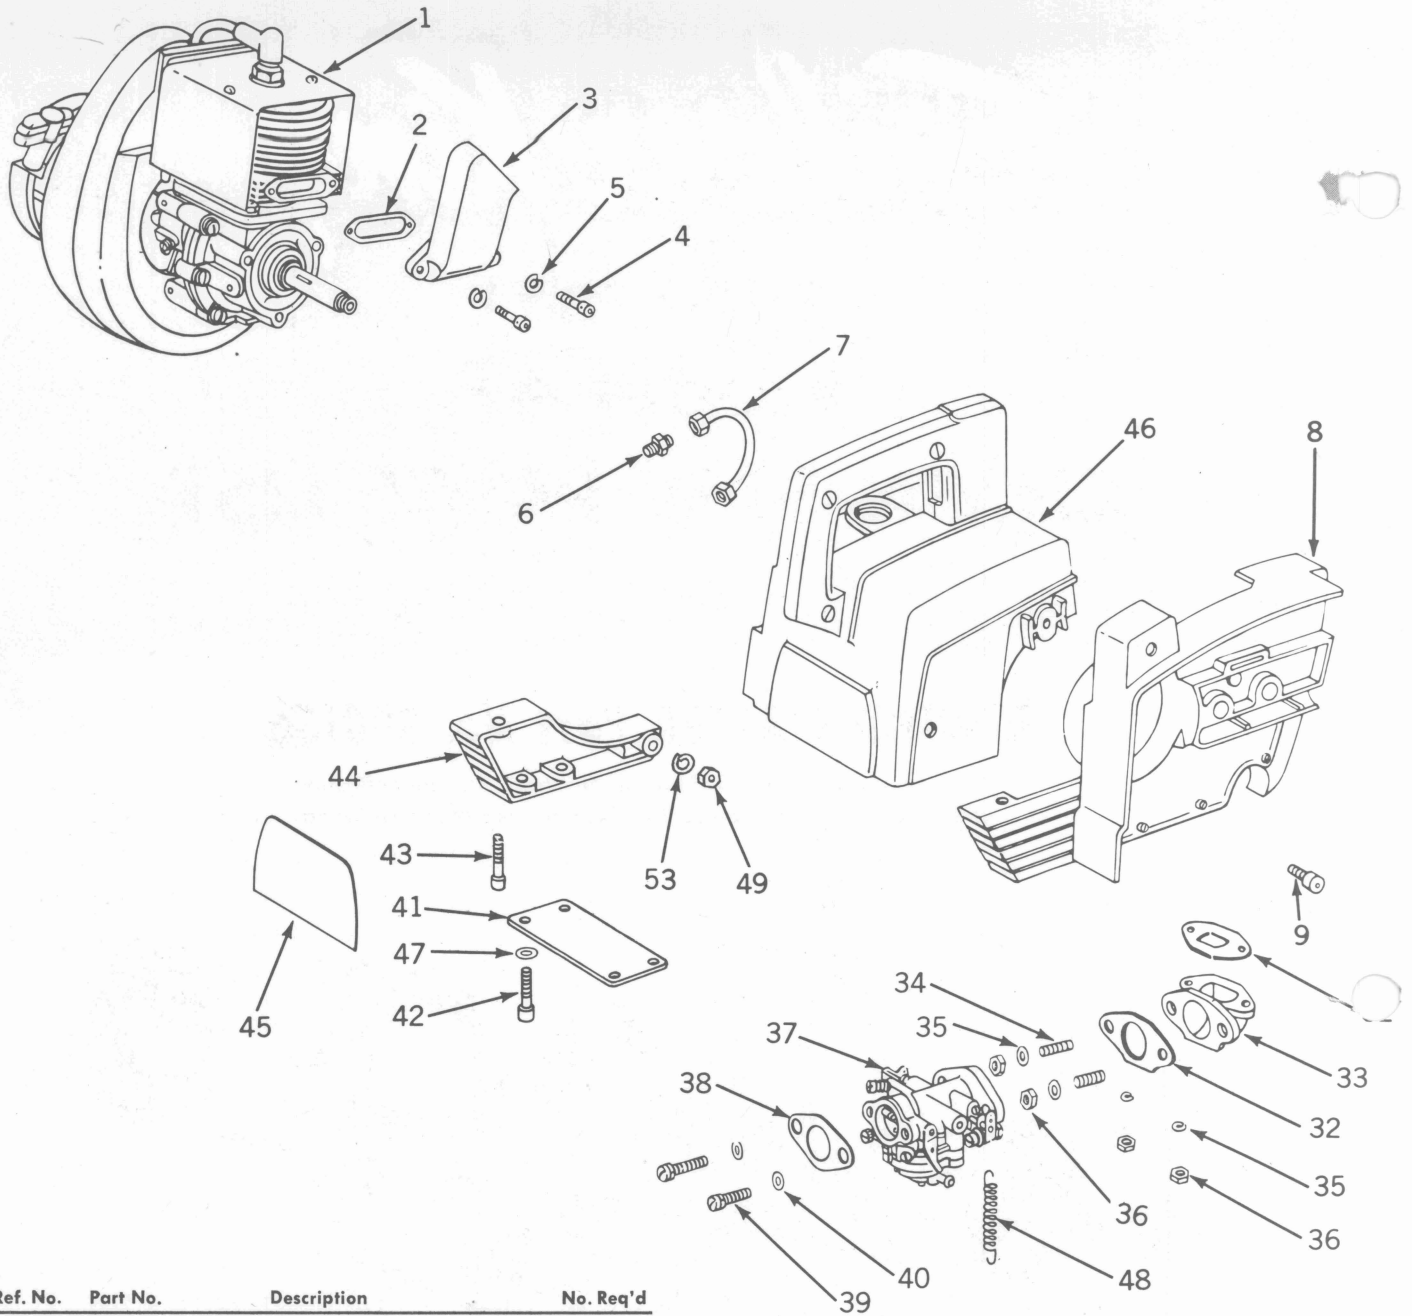

Ref. No.	Part No.	Description	No. Req'd
1	10500	Engine Assembly	1
2	510152	Exhaust Gasket	1
3	10458	Muffler	1
4	650272	Screw	2
5	650269	Washer	2
6	10474	Check Valve	1
7	10512	Pressure Line	1
8	10552	Bar Housing Assembly	1
9	10503	Screw	3
10	5167	Filister Head Screw	1
11	10482	Spacer	1
12	10056	Woodruff Key	1
13	10429	Clutch Assembly (PAGE 8)	1
14	10038	Shim	As Required
15	10450	Sprocket & Drum Assembly	1
16	10502	Needle Bearing	1
17	10501	Washer	1
18	10063	Nut	1
19	10540	Adjusting Nut	1
20	10438	Adjusting Screw Assembly	1

Ref. No.	Part No.	Description	No. Req'd
21	10547	Handle Assembly (Wrap Around)	1
22	10568	Screw	2
23	2556	Washer, Lock	2
26	10170	Chain 1/2" Pitch Ore. 20C2 18" Cap.	1
	10180	Chain 1/2" Pitch Ore. 202C 22" Cap.	1
27	10071A	Bar-18" Cap.	1
	10075A	Bar-22" Cap.	1
28	10561	Guard	1
29	1223	Washer	2
30	10045	Keps Nut	2
31	10496	Decal	1
32	510155	Gasket	2
33	10455	Carburetor Adapter	1
34	650331	Adapter Stud	2
35	2556	Lock Washer	2
36	650129	Nut	2

Courtesy of ParkinLube.com