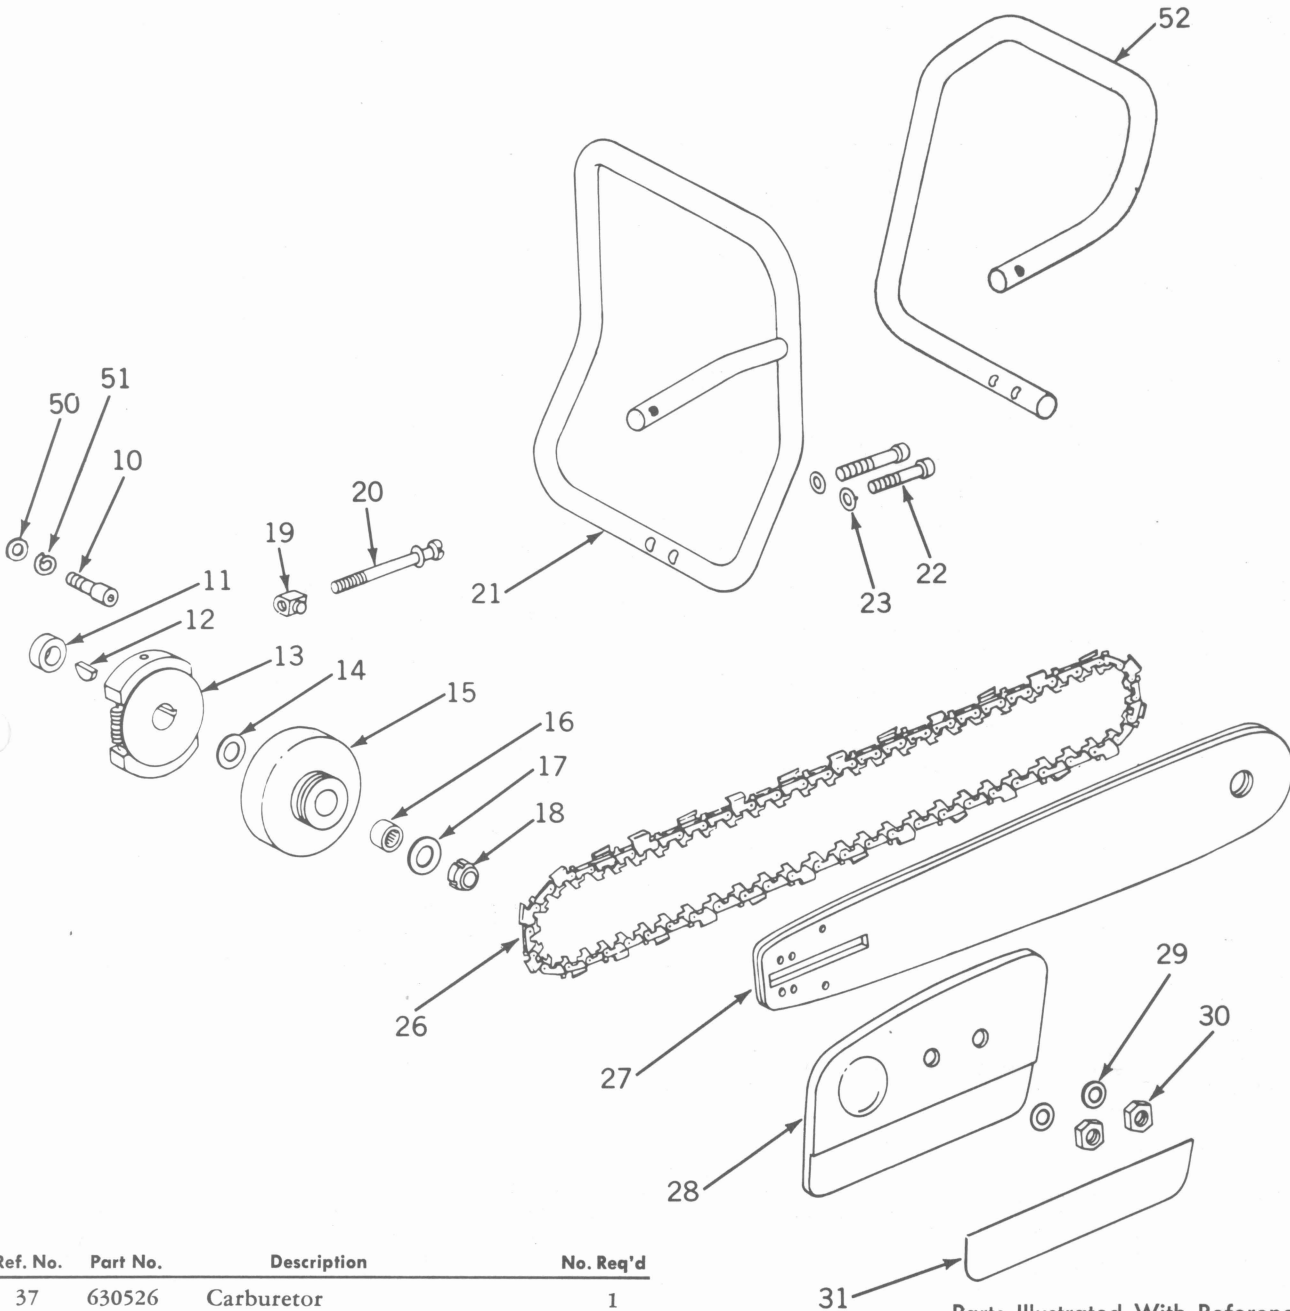

Ref. No.	Part No.	Part Name
-	590222	Friction Shoe Assembly
11	590176	Brake Lever
12	590168	Friction Shoe Plate
13	590178	Friction Shoe Spring
14	590167	Spring Retainer Plate
15	590214	Handle Assembly
16	590211	Cord
17	590171	Rotor
18	590177	Rewind Spring
19	590184	Centering Pin
20	590216	Cover
41	590196	Handle Washer

Ref. No.	Part No.	Description	No. Req'd
21	10547	Handle Assembly (Wrap Around)	1
22	10568	Screw	2
23	2556	Washer, Lock	2
26	10170	Chain 1/2" Pitch Ore. 20C2 18" Cap.	1
	10180	Chain 1/2" Pitch Ore. 202C 22" Cap.	1
27	10071A	Bar-18" Cap.	1
	10075A	Bar-22" Cap.	1
28	10561	Guard	1
29	1223	Washer	2
30	10045	Keps Nut	2
31	10496	Decal	1
32	510155	Gasket	2
33	10455	Carburetor Adapter	1
34	650331	Adapter Stud	2
35	2556	Lock Washer	2
36	650129	Nut	2

Courtesy of ParkinLube.com

MAIN ASSEMBLY

DIRECT DRIVE CHAIN SAW • Model 47

Ref. No.	Part No.	Description	No. Req'd
37	630526	Carburetor	1
38	510137	Air Horn Gasket	1
39	2902	Screw, Sems	2
40	1998	Flat Washer	2
41	10565	Bottom Plate	1
42	1265	Screw	4
43	4923	Screw	2
44	10495	Mounting	1
45	10551	Instruction Decal	1
46	10557	Fuel Tank Assembly	1
47	2556	Lockwasher	4
48	10550	Throttle Return Spring	1

Ref. No.	Part No.	Description	No. Req'd
49	2569	Hex Nut	1
50	2555	Flat Washer	1
51	2556	Lock Washer	1
52	10572	Flush Cut Handle	1
53	2556	Lock Washer	1

Parts Illustrated With Reference Numbers for Identification Only. Please Specify Correct Part Number and Name as Listed.