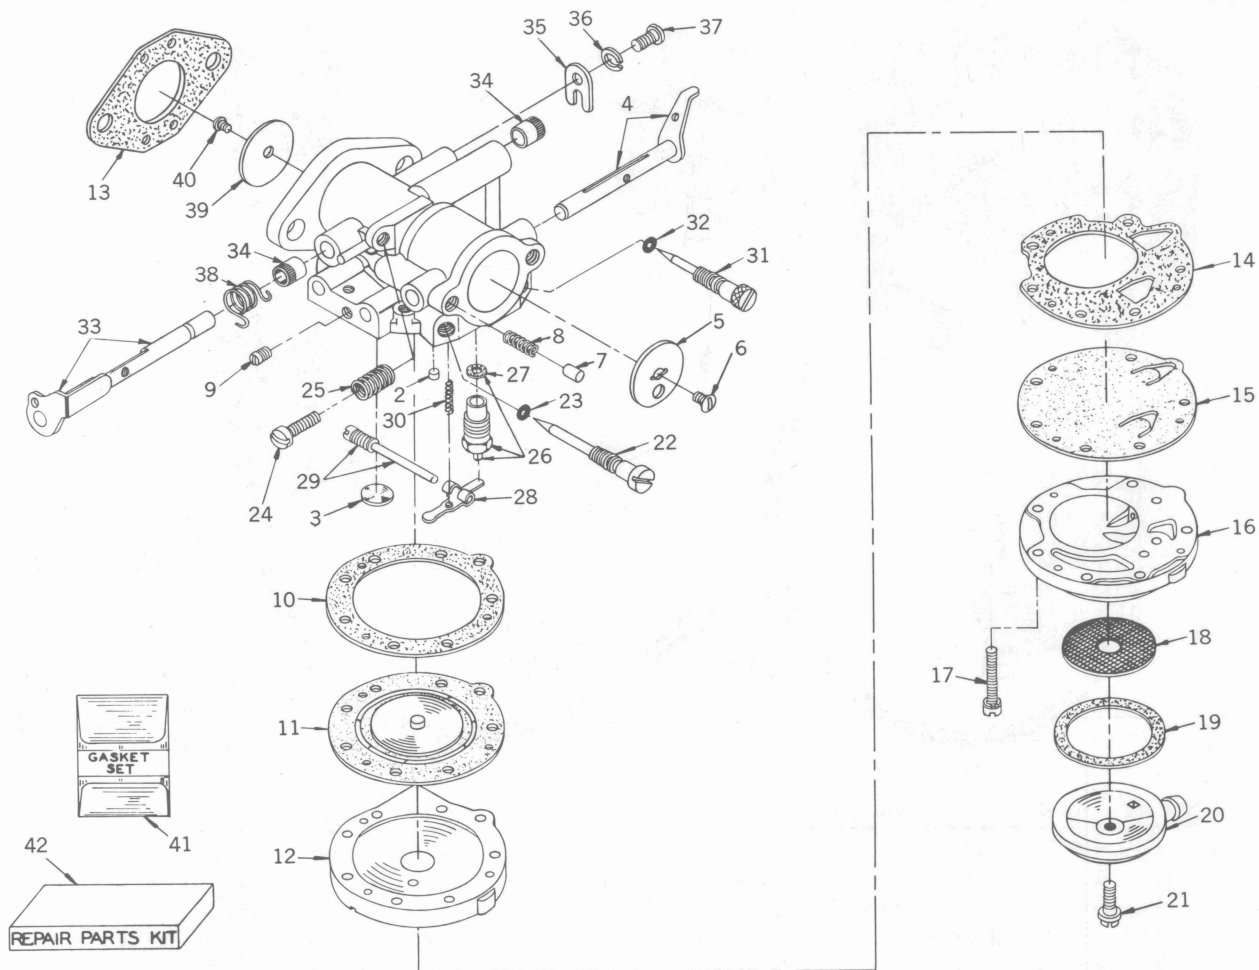

CARBURETOR MODEL

HL-24A Part No. 630526

Ref. No.	Part No.	Part Name
2	630144	*Body Channel Cup Plug
3	630172	*Body Channel Welch Plug
4	630529	Choke Shaft & Lever
5	630266	Choke Shutter
6	630269	Choke Shutter Screw
7	630189	Choke Friction Pin
8	630255	Choke Friction Spring
9	630167	Diaphragm Chamber Drain Screw
10	630398	Diaphragm Cover Gasket
11	630407	*Diaphragm
12	630239	Diaphragm Cover
13	630411	Flange Gasket
14	630122	Fuel Pump Gasket
15	630396	*Fuel Pump Diaphragm
16	630392	Fuel Pump Body
17	630361	Fuel Pump Body Screw & Lockwasher (6)
18	630395	*Fuel Strainer Screen
19	630394	Fuel Strainer Cover Gasket
20	630393	Fuel Strainer Cover
21	630145	*Fuel Strainer Cover Retaining Screw

*Indicates contents of Repair Parts Kit.

Ref. No.	Part No.	Part Name
22	630527	*Idle Adj. Screw (Inc. Ref. 23)
23	630410	Idle Adj. Screw Seal Ring
24	630186	*Idle Speed Regulating Screw
25	630161	*Idle Speed Regulating Screw Spring
26	630408	*Inlet Needle, Seat & Gasket
27	630368	Inlet Seat Gasket
28	630391	*Inlet Control Lever
29	630409	*Inlet Control Lever Pinion Screw
30	630406	*Inlet Tension Spring
31	630528	*Main Adjustment Screw (Incl. Ref. 32)
32	630410	Main Adjustment Screw Seal Ring
33	630413	Throttle Shaft & Lever
34	630332	Throttle Shaft Bushings (2)
35	630318	Throttle Shaft Clip
36	630162	Throttle Shaft Clip Lockwasher
37	630166	Throttle Shaft Clip Retaining Screw
38	630412	*Throttle Shaft Return Spring
39	630242	Throttle Shutter
40	630269	*Throttle Shutter Screw
41	630143	*GASKET & PACKING SET
42	630530	REPAIR PARTS KIT