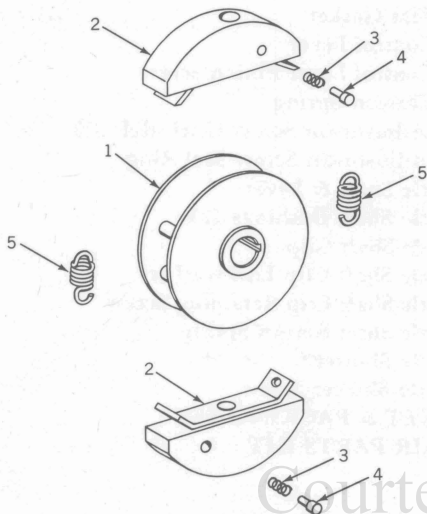

CLUTCH

Ref. No.	Part No.	Description	No. Req'd
1	10524	Plate Assembly	1
2	10525	Shoe Assembly	2
3	10335	Spring	2
4	10334	Plunger	2
5	10526	Spring	2

Parts Illustrated With Reference Numbers for Identification Only. Please Specify Correct Part Number and Name as Listed.

Courtesy of ParkinLube.com