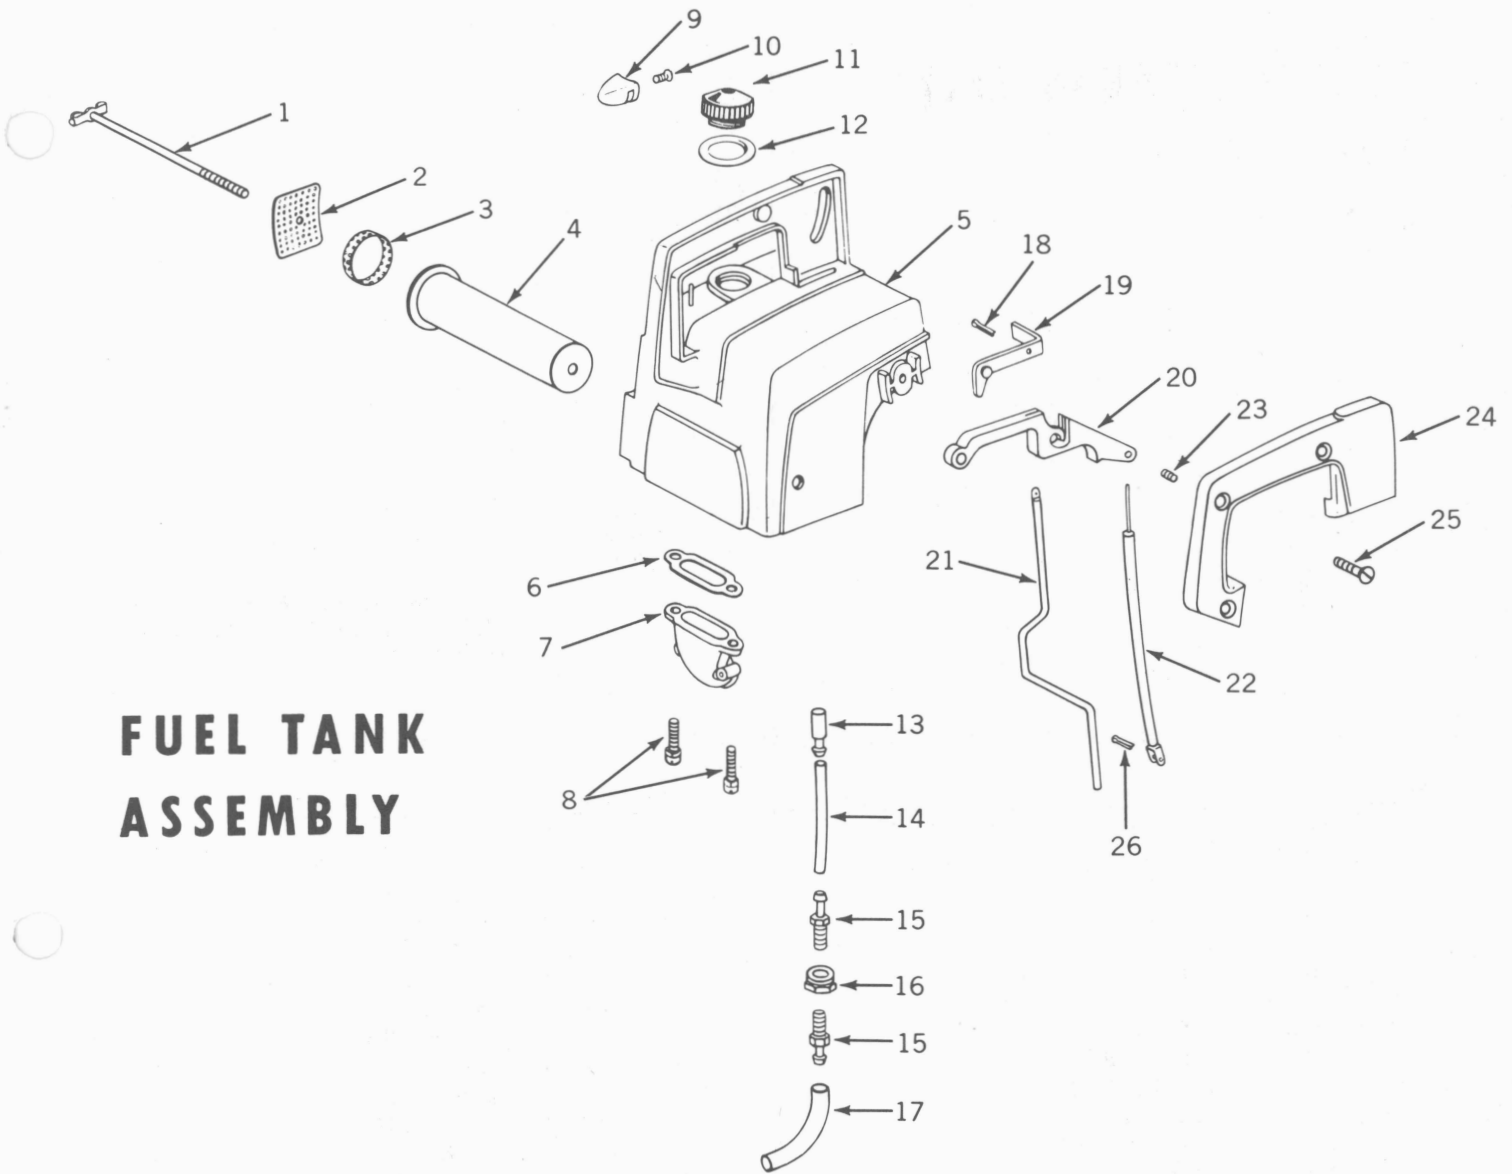

FUEL TANK ASSEMBLY

Ref. No.	Part No.	Description	No. Req'd	Ref. No.	Part No.	Description	No. Req'd
1	10541	Wing Screw	1	14	10155	Fuel Hose	1
2	10542	Screen	1	15	10528	Fitting	2
3	10494	Spacer Screen	1	16	10527	Plug	1
4	10493	Filter Assembly	1	17	10564	Fuel Line	1
5	10423	Fuel Tank	1	18	4547	Cotter Pin	1
6	10506	Gasket	1	19	10479	Oiler Lever Assembly	1
7	10457	Air Horn	1	20	10472	Throttle Trigger	1
8	10507	Sems Screws	2	21	10428	Pump Rod	1
9	10523	Oiler Knob	1	22	10522	Throttle Cable Assembly	1
10	10567	Screw	1	23	10510	Set Screw	1
11	10440	Fuel Cap	1	24	10426	Handle	1
12	10443	Fuel Cap Gasket	1	25	10566	Handle Screws	3
13	10156	Fuel Filter	1	26	10084	Cotter Pin	1